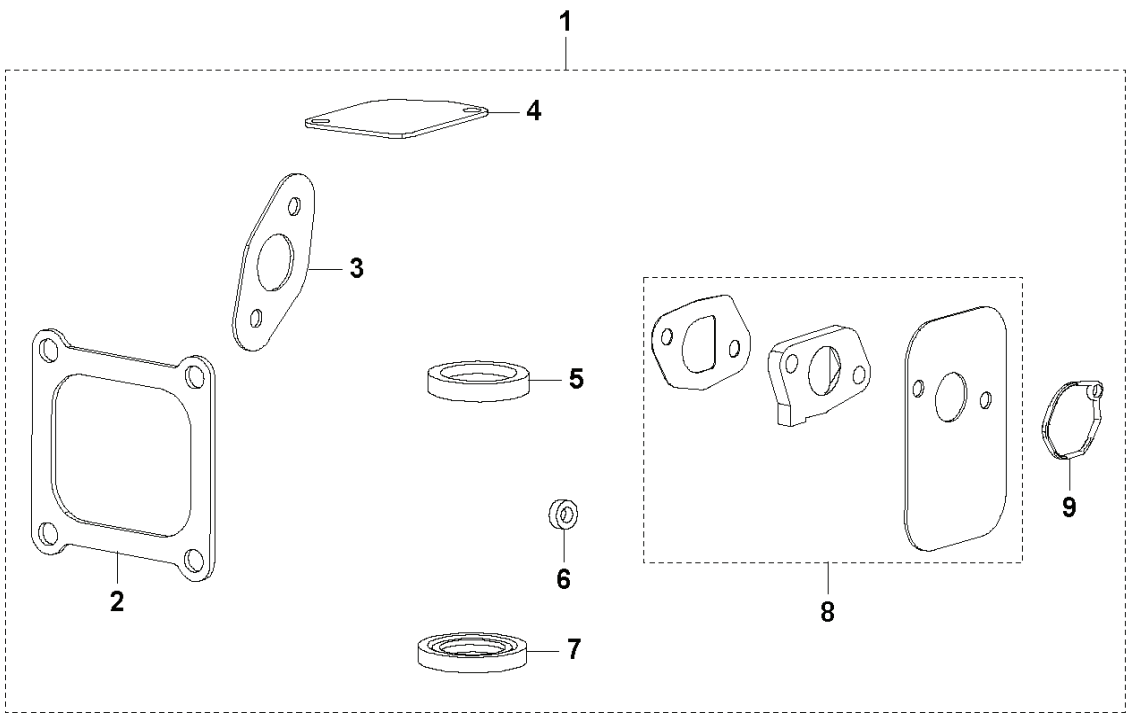

SPARE PARTS CATALOGUE
: HUSQVARNA

Spare Parts List

SPARE PARTS LIST

F HS 166A / HS 166AE
ENGINE COVER

REF.	PART NO.	DESCRIPTION	REMARK	QTY.	KIT
1	598684550	STARTER ASSY	FOR ENGINE: 599912301, 599912501, 599912502, 531450901	1	
1	531147249	STARTER ASSY	FOR ENGINE: 531451001	1	
2	599712401	COVER	DECORATION COVER	1	
3	599349345	NUT	GB/T 6177.1: M6	1	
4	598684551	COVER	FAN COVER	1	
5	598684552	STUD	T323: M6 L=72 & T321: M6 L=78	1	

G HS 166A / HS 166AE
FUEL TANK

REF.	PART NO.	DESCRIPTION	REMARK	QTY.	KIT
1	598684564	FUEL TANK ASSY	FOR ENGINE: 599912301, 599912501, 531450901	1	
1	529868801	FUEL TANK ASSY	FOR ENGINE: 599912502	1	
1	531147252	FUEL TANK ASSY	FOR ENGINE: 531451001	1	
2	598684565	FUEL CAP	FOR ENGINE: 599912301, 599912501, 531450901, 531451001	1	
2	529868901	FUEL CAP	FOR ENGINE: 599912502	1	
3	598684567	BOLT	GB/T 5789: M6 L=20	1	
4	599348565	FUEL FILTER		1	
5	599349348	TUBE	FOR ENGINE: 599912301, 599912501, 531450901, 531451001	1	
5	529869001	TUBE	FOR ENGINE: 599912502	1	
6	599349356	CLIP	HOSE CLIP - FOR ENGINE: 599912301, 599912501, 531450901, 531451001 - MULTIPACK: 20	1	
6	529869101	CLIP	HOSE CLIP - FOR ENGINE: 599912502 - MULTIPACK: 20	1	

J HS 166A / HS 166AE
GASKET KIT

REF.	PART NO.	DESCRIPTION	REMARK	QTY.	KIT
1	599712701	GASKET KIT		1	
2	599712801	GASKET	CYLINDER HEAD COVER GASKET	1	
3	599712301	GASKET	MUFFLER GASKET - MULTIPACK: 10	1	
4	900000002	DUMMY PART		1	
5	598684532	SEAL	OIL SEAL	1	
6	900000002	DUMMY PART		1	
7	598684558	SEAL	OIL SEAL	1	
8	598684544	GASKET KIT	CARBURETTOR GASKET KIT	1	
9	599349174	GASKET	CARBURETTOR GASKET - MULTIPACK: 10	1	

A HS 166A / HS 166AE
CYLINDER HEAD ASSY

REF.	PART NO.	DESCRIPTION	REMARK	QTY.	KIT
1	598684527	CYLINDER COVER	CYLINDER HEAD COVER KIT	1	
2	900000002	DUMMY PART	T370: M6 L=16.5	1	
3	599712801	GASKET	CYLINDER HEAD COVER GASKET	1	
4	599349042	VALVE KIT		1	
5	599349043	VALVE KIT	ROCKER ARM KIT	1	
6	598684529	PUSH ROD	PUSH ROD SET	1	
7	529458401	PLATE	PUSH ROD GUIDE PLATE	1	
8	590844201	SPARK PLUG	HQT-7	1	