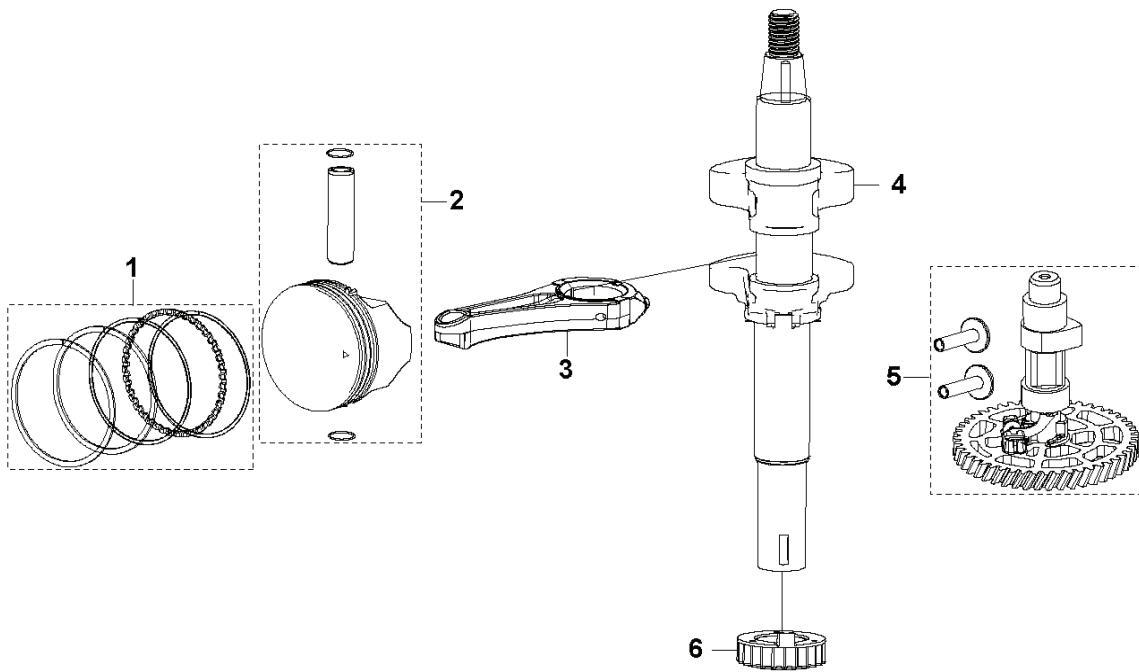

B HS 166A / HS 166AE
PISTON & CRANKSHAFT

REF.	PART NO.	DESCRIPTION	REMARK	QTY.	KIT
1	598684542	PISTON RING	SET	1	
2	599712601	PISTON ASSY		1	
3	598684541	CONNECTING ROD		1	
4	598684538	CRANKSHAFT	FOR ENGINE: 599912301, 531450901, 531451001	1	
4	529353001	CRANKSHAFT	FOR ENGINE: 599912501, 599912502	1	
5	598684539	CAMSHAFT	KIT	1	
6	598684540	WHEEL	TIMING DRIVING WHEEL	1