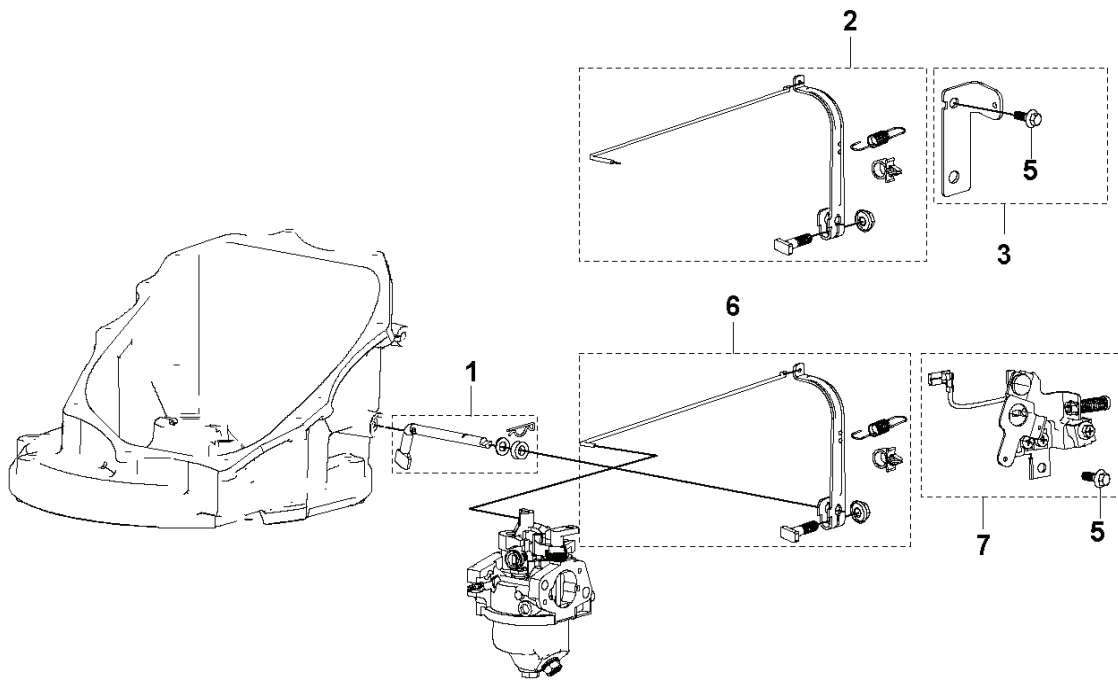

E HS 166A / HS 166AE
GOVERNOR

REF.	PART NO.	DESCRIPTION	REMARK	QTY.	KIT
1	598684553	ARM	SPEED REGULATING ARM KIT	1	
2	529353101	THROTTLE ASSY	FOR ENGINE: 599912501, 599912502, 531450901, 531451001	1	
3	529353201	THROTTLE HANDLE	FOR ENGINE: 599912501, 599912502, 531450901, 531451001	1	
5	900000002	DUMMY PART		1	
6	598684554	THROTTLE ASSY	FOR ENGINE: 599912301	1	
7	598684555	THROTTLE HANDLE	FOR ENGINE: 599912301	1