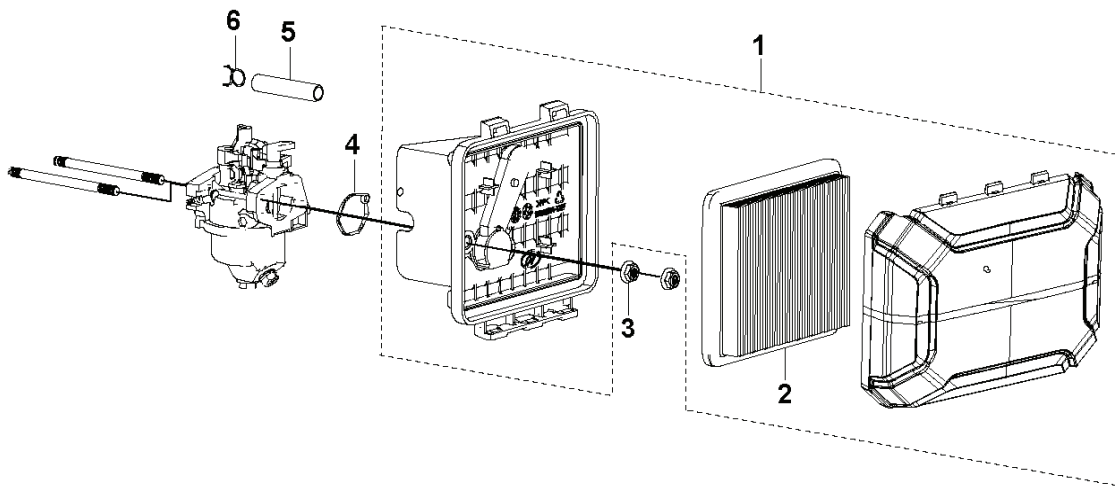

C HS 166A / HS 166AE
AIR FILTER

REF.	PART NO.	DESCRIPTION	REMARK	QTY.	KIT
1	598684546	AIR FILTER ASSY		1	
2	598684548	AIR FILTER	ELEMENT	1	
3	599349345	NUT	GB/T 6177.1: M6	1	
4	599349174	GASKET	CARBURETTOR GASKET - MULTIPACK: 10	1	
5	598684547	TUBE		1	
6	599349356	CLIP	HOSE CLIP - MULTIPACK: 20	1