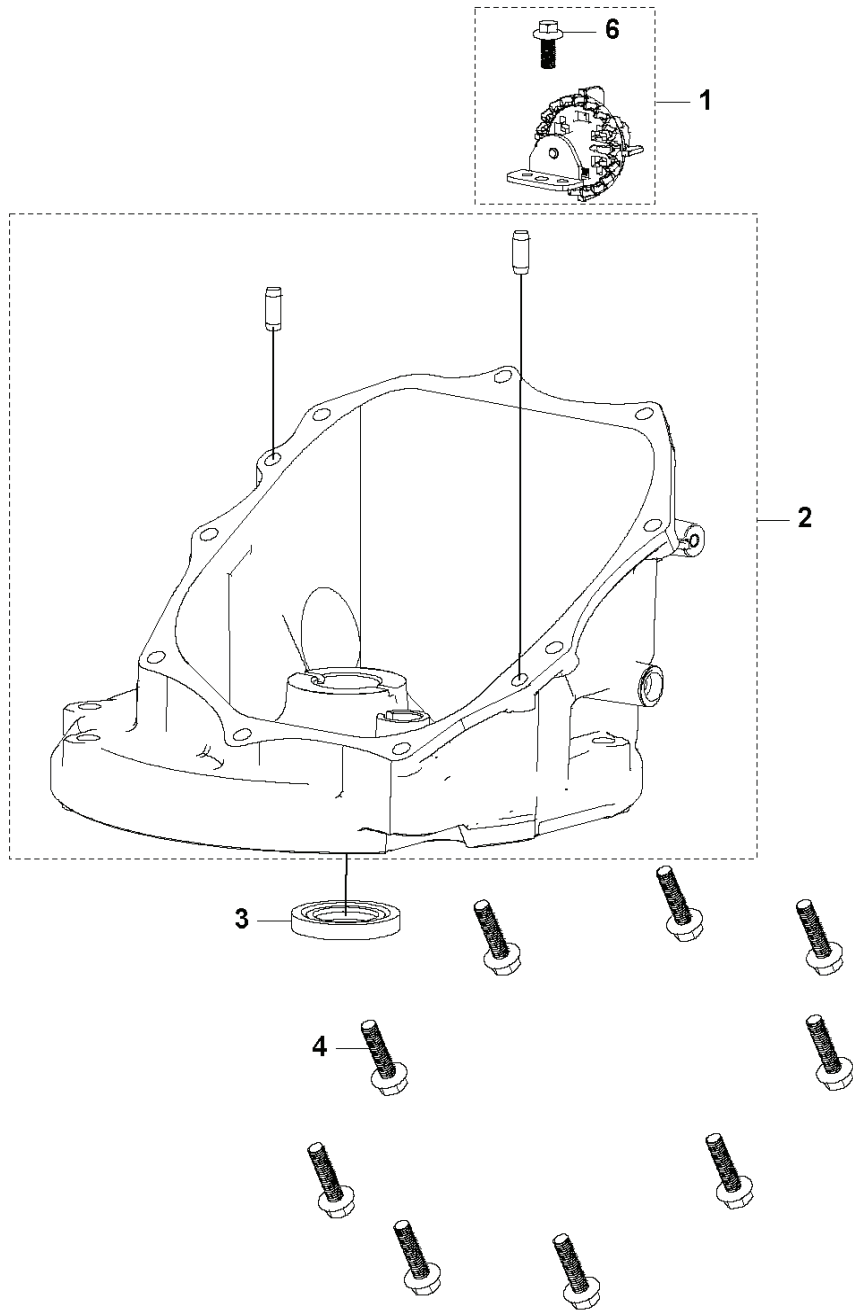

E HS 166A / HS 166AE
CRANKCASE COVER

REF.	PART NO.	DESCRIPTION	REMARK	QTY.	KIT
1	598684557	GEAR	GOVERNOR GEAR	1	
2	598684556	CRANKCASE		1	
3	598684558	SEAL	OIL SEAL	1	
4	598684559	BOLT	GB/T 5789: M6 L=25	1	
6	900000002	DUMMY PART	GB/T 16674.1: M5 L=12	1