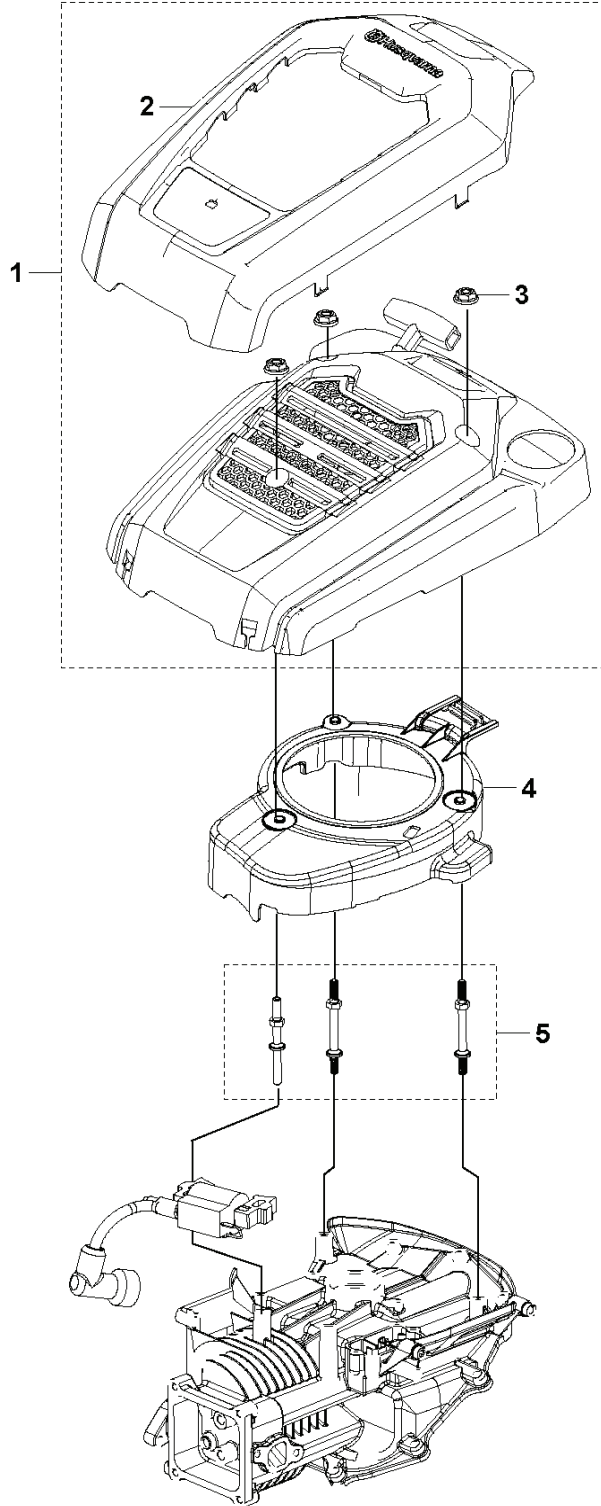

SPARE PARTS CATALOGUE
: HUSQVARNA

Spare Parts List

SPARE PARTS LIST

F HS 166A / HS 166AE
ENGINE COVER

REF.	PART NO.	DESCRIPTION	REMARK	QTY.	KIT
1	598684550	STARTER ASSY	FOR ENGINE: 599912301, 599912501, 599912502, 531450901	1	
1	531147249	STARTER ASSY	FOR ENGINE: 531451001	1	
2	599712401	COVER	DECORATION COVER	1	
3	599349345	NUT	GB/T 6177.1: M6	1	
4	598684551	COVER	FAN COVER	1	
5	598684552	STUD	T323: M6 L=72 & T321: M6 L=78	1	

G HS 166A / HS 166AE
FUEL TANK

REF.	PART NO.	DESCRIPTION	REMARK	QTY.	KIT
1	598684564	FUEL TANK ASSY	FOR ENGINE: 599912301, 599912501, 531450901	1	
1	529868801	FUEL TANK ASSY	FOR ENGINE: 599912502	1	
1	531147252	FUEL TANK ASSY	FOR ENGINE: 531451001	1	
2	598684565	FUEL CAP	FOR ENGINE: 599912301, 599912501, 531450901, 531451001	1	
2	529868901	FUEL CAP	FOR ENGINE: 599912502	1	
3	598684567	BOLT	GB/T 5789: M6 L=20	1	
4	599348565	FUEL FILTER		1	
5	599349348	TUBE	FOR ENGINE: 599912301, 599912501, 531450901, 531451001	1	
5	529869001	TUBE	FOR ENGINE: 599912502	1	
6	599349356	CLIP	HOSE CLIP - FOR ENGINE: 599912301, 599912501, 531450901, 531451001 - MULTIPACK: 20	1	
6	529869101	CLIP	HOSE CLIP - FOR ENGINE: 599912502 - MULTIPACK: 20	1	

J HS 166A / HS 166AE
GASKET KIT

REF.	PART NO.	DESCRIPTION	REMARK	QTY.	KIT
1	599712701	GASKET KIT		1	
2	599712801	GASKET	CYLINDER HEAD COVER GASKET	1	
3	599712301	GASKET	MUFFLER GASKET - MULTIPACK: 10	1	
4	900000002	DUMMY PART		1	
5	598684532	SEAL	OIL SEAL	1	
6	900000002	DUMMY PART		1	
7	598684558	SEAL	OIL SEAL	1	
8	598684544	GASKET KIT	CARBURETTOR GASKET KIT	1	
9	599349174	GASKET	CARBURETTOR GASKET - MULTIPACK: 10	1	

A HS 166A / HS 166AE
CYLINDER HEAD ASSY

REF.	PART NO.	DESCRIPTION	REMARK	QTY.	KIT
1	598684527	CYLINDER COVER	CYLINDER HEAD COVER KIT	1	
2	900000002	DUMMY PART	T370: M6 L=16.5	1	
3	599712801	GASKET	CYLINDER HEAD COVER GASKET	1	
4	599349042	VALVE KIT		1	
5	599349043	VALVE KIT	ROCKER ARM KIT	1	
6	598684529	PUSH ROD	PUSH ROD SET	1	
7	529458401	PLATE	PUSH ROD GUIDE PLATE	1	
8	590844201	SPARK PLUG	HQT-7	1	