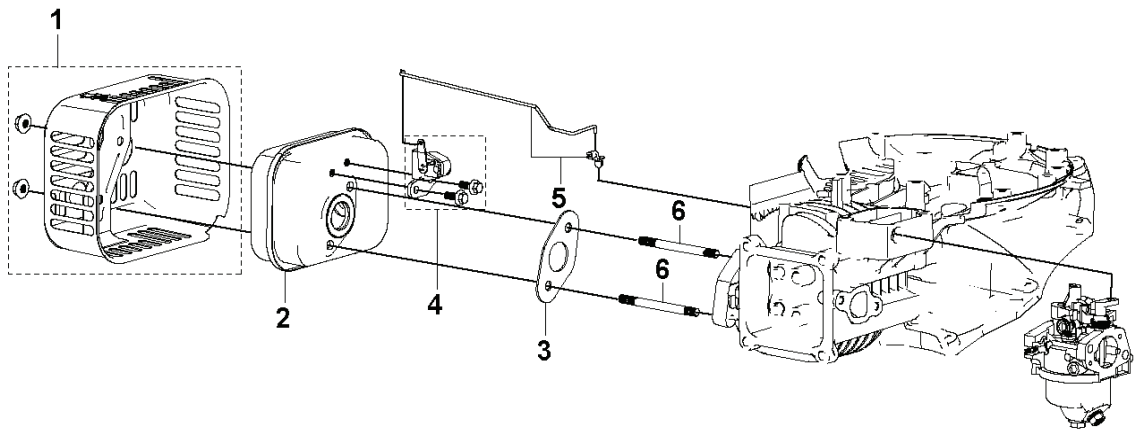

H HS 166A / HS 166AE
EXHAUST

REF.	PART NO.	DESCRIPTION	REMARK	QTY.	KIT
1	598684560	GUARD	MUFFLER GUARD	1	
2	599712201	MUFFLER		1	
3	599712301	GASKET	MUFFLER GASKET - MULTIPACK: 10	1	
4	598684561	CONTROL	CHOKE VALVE CONTROL	1	
5	598684562	CHOKE ROD		1	
6	598684563	STUD	T302: M6 L=70.5 - MULTIPACK: 2	1