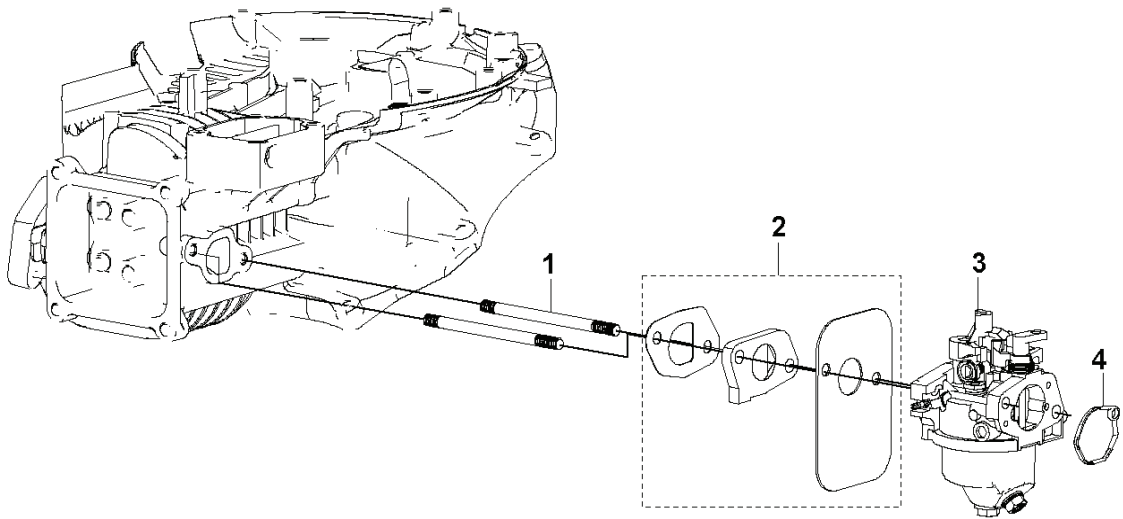

C HS 166A / HS 166AE
CARBURETTOR

REF.	PART NO.	DESCRIPTION	REMARK	QTY.	KIT
1	598684543	STUD	T327: M6 L=87 - MULTIPACK: 2	1	
2	598684544	GASKET KIT	CARBURETTOR GASKET KIT	1	
3	598684545	CARBURETTOR		1	
3	538968201	CARBURETTOR	FOR BR/PY	1	
4	599349174	GASKET	CARBURETTOR GASKET - MULTIPACK: 10	1