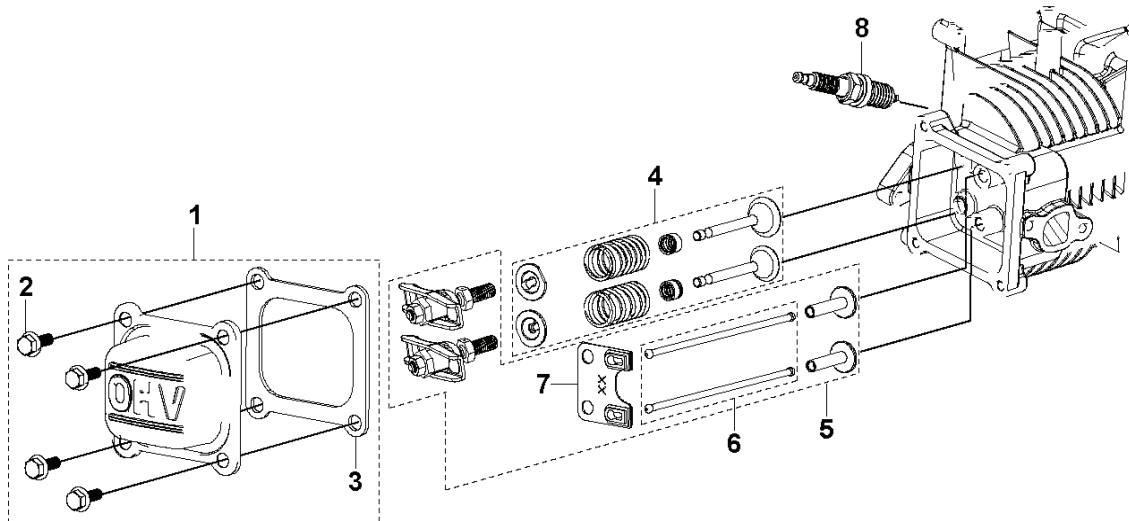

J HS 166A / HS 166AE
GASKET KIT

REF.	PART NO.	DESCRIPTION	REMARK	QTY.	KIT
1	599712701	GASKET KIT		1	
2	599712801	GASKET	CYLINDER HEAD COVER GASKET	1	
3	599712301	GASKET	MUFFLER GASKET - MULTIPACK: 10	1	
4	900000002	DUMMY PART		1	
5	598684532	SEAL	OIL SEAL	1	
6	900000002	DUMMY PART		1	
7	598684558	SEAL	OIL SEAL	1	
8	598684544	GASKET KIT	CARBURETTOR GASKET KIT	1	
9	599349174	GASKET	CARBURETTOR GASKET - MULTIPACK: 10	1	

A HS 166A / HS 166AE
CYLINDER HEAD ASSY

REF.	PART NO.	DESCRIPTION	REMARK	QTY.	KIT
1	598684527	CYLINDER COVER	CYLINDER HEAD COVER KIT	1	
2	900000002	DUMMY PART	T370: M6 L=16.5	1	
3	599712801	GASKET	CYLINDER HEAD COVER GASKET	1	
4	599349042	VALVE KIT		1	
5	599349043	VALVE KIT	ROCKER ARM KIT	1	
6	598684529	PUSH ROD	PUSH ROD SET	1	
7	529458401	PLATE	PUSH ROD GUIDE PLATE	1	
8	590844201	SPARK PLUG	HQT-7	1	