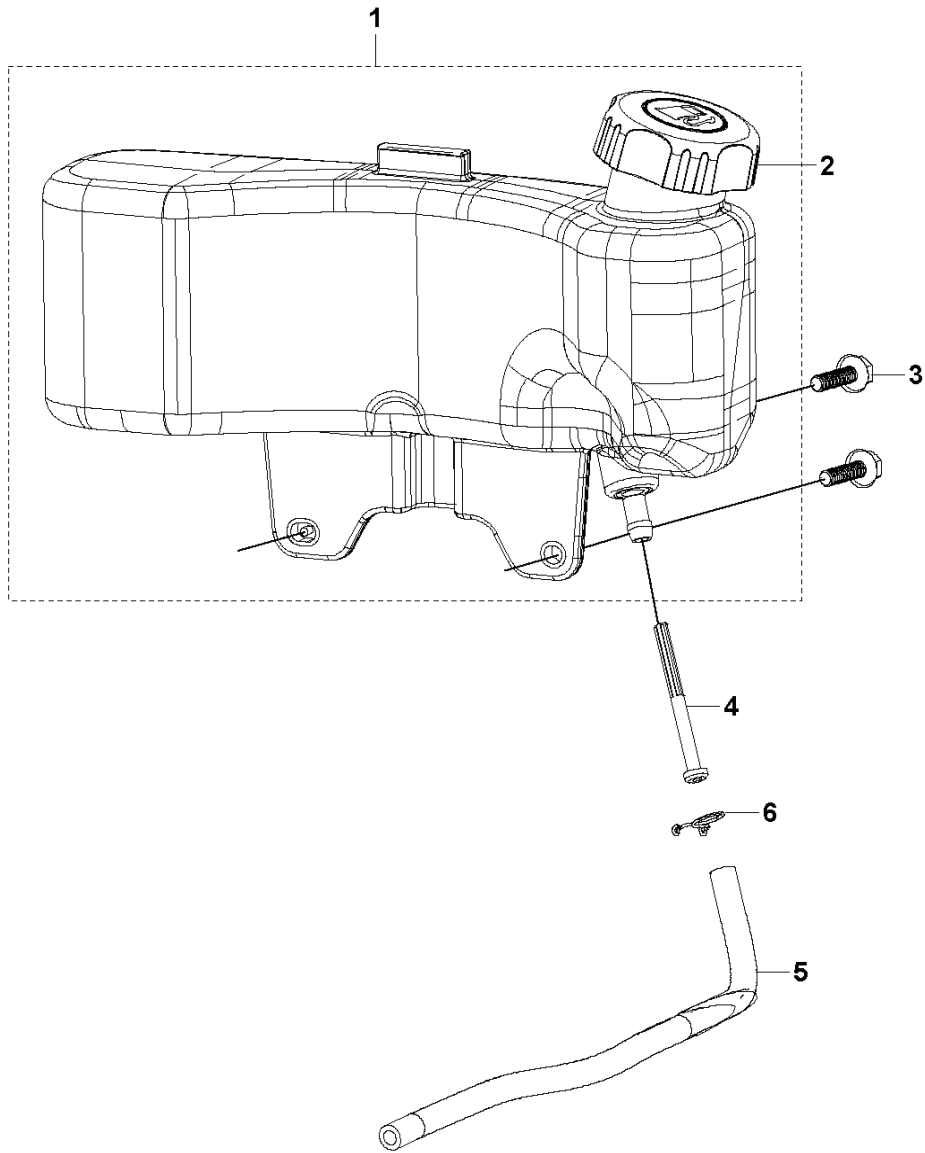

SPARE PARTS CATALOGUE
: HUSQVARNA

Spare Parts List

SPARE PARTS LIST

F HS 166A / HS 166AE
ENGINE COVER

REF.	PART NO.	DESCRIPTION	REMARK	QTY.	KIT
1	598684550	STARTER ASSY	FOR ENGINE: 599912301, 599912501, 599912502, 531450901	1	
1	531147249	STARTER ASSY	FOR ENGINE: 531451001	1	
2	599712401	COVER	DECORATION COVER	1	
3	599349345	NUT	GB/T 6177.1: M6	1	
4	598684551	COVER	FAN COVER	1	
5	598684552	STUD	T323: M6 L=72 & T321: M6 L=78	1	

G HS 166A / HS 166AE
FUEL TANK

REF.	PART NO.	DESCRIPTION	REMARK	QTY.	KIT
1	598684564	FUEL TANK ASSY	FOR ENGINE: 599912301, 599912501, 531450901	1	
1	529868801	FUEL TANK ASSY	FOR ENGINE: 599912502	1	
1	531147252	FUEL TANK ASSY	FOR ENGINE: 531451001	1	
2	598684565	FUEL CAP	FOR ENGINE: 599912301, 599912501, 531450901, 531451001	1	
2	529868901	FUEL CAP	FOR ENGINE: 599912502	1	
3	598684567	BOLT	GB/T 5789: M6 L=20	1	
4	599348565	FUEL FILTER		1	
5	599349348	TUBE	FOR ENGINE: 599912301, 599912501, 531450901, 531451001	1	
5	529869001	TUBE	FOR ENGINE: 599912502	1	
6	599349356	CLIP	HOSE CLIP - FOR ENGINE: 599912301, 599912501, 531450901, 531451001 - MULTIPACK: 20	1	
6	529869101	CLIP	HOSE CLIP - FOR ENGINE: 599912502 - MULTIPACK: 20	1	

J HS 166A / HS 166AE
GASKET KIT

REF.	PART NO.	DESCRIPTION	REMARK	QTY.	KIT
1	599712701	GASKET KIT		1	
2	599712801	GASKET	CYLINDER HEAD COVER GASKET	1	
3	599712301	GASKET	MUFFLER GASKET - MULTIPACK: 10	1	
4	900000002	DUMMY PART		1	
5	598684532	SEAL	OIL SEAL	1	
6	900000002	DUMMY PART		1	
7	598684558	SEAL	OIL SEAL	1	
8	598684544	GASKET KIT	CARBURETTOR GASKET KIT	1	
9	599349174	GASKET	CARBURETTOR GASKET - MULTIPACK: 10	1	

A HS 166A / HS 166AE
CYLINDER HEAD ASSY

REF.	PART NO.	DESCRIPTION	REMARK	QTY.	KIT
1	598684527	CYLINDER COVER	CYLINDER HEAD COVER KIT	1	
2	900000002	DUMMY PART	T370: M6 L=16.5	1	
3	599712801	GASKET	CYLINDER HEAD COVER GASKET	1	
4	599349042	VALVE KIT		1	
5	599349043	VALVE KIT	ROCKER ARM KIT	1	
6	598684529	PUSH ROD	PUSH ROD SET	1	
7	529458401	PLATE	PUSH ROD GUIDE PLATE	1	
8	590844201	SPARK PLUG	HQT-7	1	