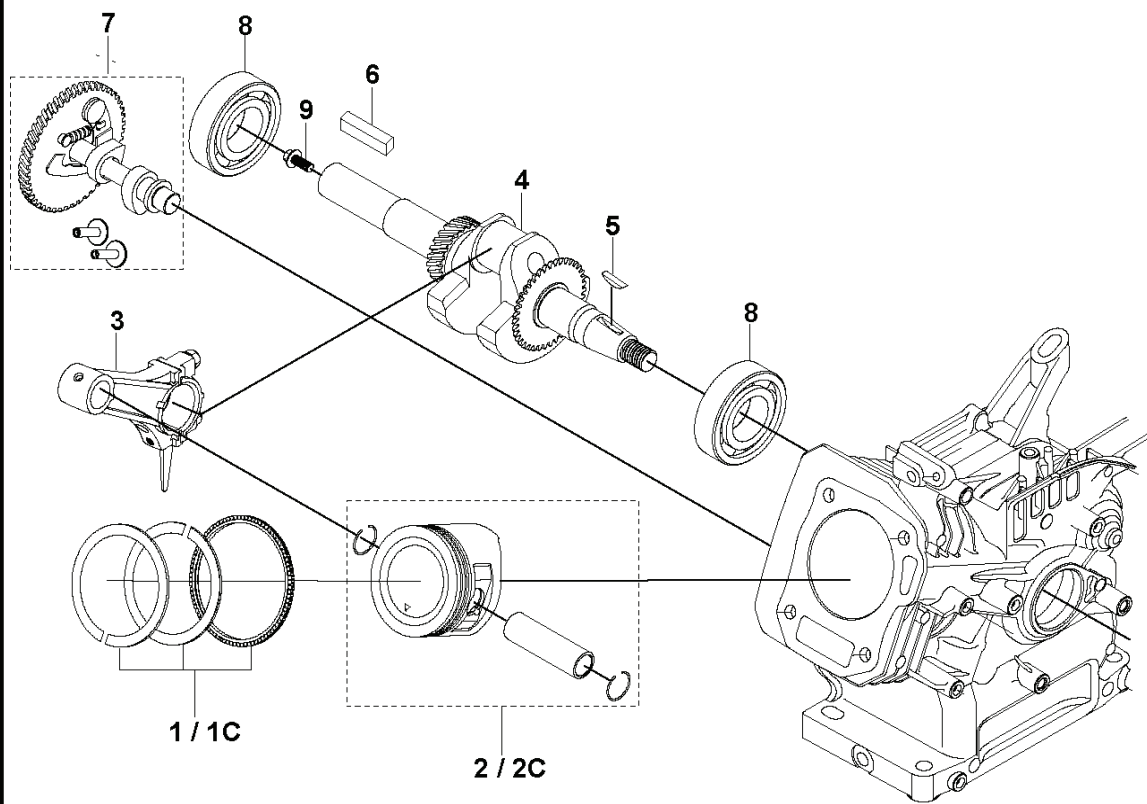

A HH 196MP / HH 196OB / HH 196
CYLINDER HEAD ASSY

REF.	PART NO.	DESCRIPTION	REMARK	QTY.	KIT
1	599349135	CYLINDER COVER	CYLINDER HEAD COVER KIT	1	
2	900000002	DUMMY PART	GB/T 16674.1: M6 L=14	1	
3	599349162	GASKET	CYLINDER HEAD COVER GASKET	1	
4	599349139	CYLINDER HEAD KIT		1	
5	900000002	DUMMY PART	GB/T 16674.1: M6 L=14	1	
6	599349163	GASKET	CYLINDER HEAD GASKET - FOR ENGINE: 529830901	1	
6	599349166	GASKET	CYLINDER HEAD GASKET	1	
7	599349138	PIN	LOCATION PIN - MULTIPACK: 20	1	
8	590844201	SPARK PLUG	HQT-7	1	
9	599349245	VALVE KIT		1	
10	599349247	VALVE KIT	ROCKER ARM KIT	1	
11	529458501	PLATE	PUSH ROD GUIDE PLATE	1	
12	599349215	PUSH ROD	PUSH ROD SET	1	
13	599349231	STUD	T040: M8 L=34 - MULTIPACK: 2	1	
14	599349230	STUD	T040: M6 L=113 - MULTIPACK: 2	1	
15	599349144	DEFLECTOR	AIR DEFLECTOR KIT	1	
16	900000002	DUMMY PART	GB/T 16674.1: M6 L=14	1	

B HH 196MP / HH 196OB / HH 196
PISTON & CRANKSHAFT

REF.	PART NO.	DESCRIPTION	REMARK	QTY.	KIT
1	599349207	PISTON RING	SET	1	
1	529834201	PISTON RING	FOR ENGINE: 529830901	1	
2	599349203	PISTON ASSY		1	
2	529834301	PISTON ASSY	FOR ENGINE: 529830901	1	
3	599349114	CONNECTING ROD		1	
4	599349131	CRANKSHAFT		1	
5	599349190	KEY	MULTIPACK: 10	1	
6	599349189	KEY	MULTIPACK: 10	1	
7	599349099	CAMSHAFT	KIT	1	
8	599349090	BALL BEARING		1	
9	599349344	BOLT	T549: 5/16-24UNF L=25	1	

E HH 196MP / HH 196OB / HH 196
GOVERNOR

REF.	PART NO.	DESCRIPTION	REMARK	QTY.	KIT
1	599349123	CRANKCASE	FOR ENGINE: 970505401	1	
2	598684558	SEAL	OIL SEAL	1	
2	599349124	CRANKCASE	FOR ENGINE: 970505301, 529830901	1	
3	599349196	OIL PLUG		1	
4	599349179	GEAR	GOVERNOR GEAR	1	
5	599349087	ARM	SPEED REGULATING ARM KIT	1	
6	599349241	THROTTLE HANDLE		1	
6	529834601	THROTTLE HANDLE	FOR ENGINE: 529830901	1	
7	599349342	BOLT	GB/T 16674.1: M6 L=10	1	
8	599349237	THROTTLE ASSY		1	
9	599349345	NUT	GB/T 6177.1: M6	1	