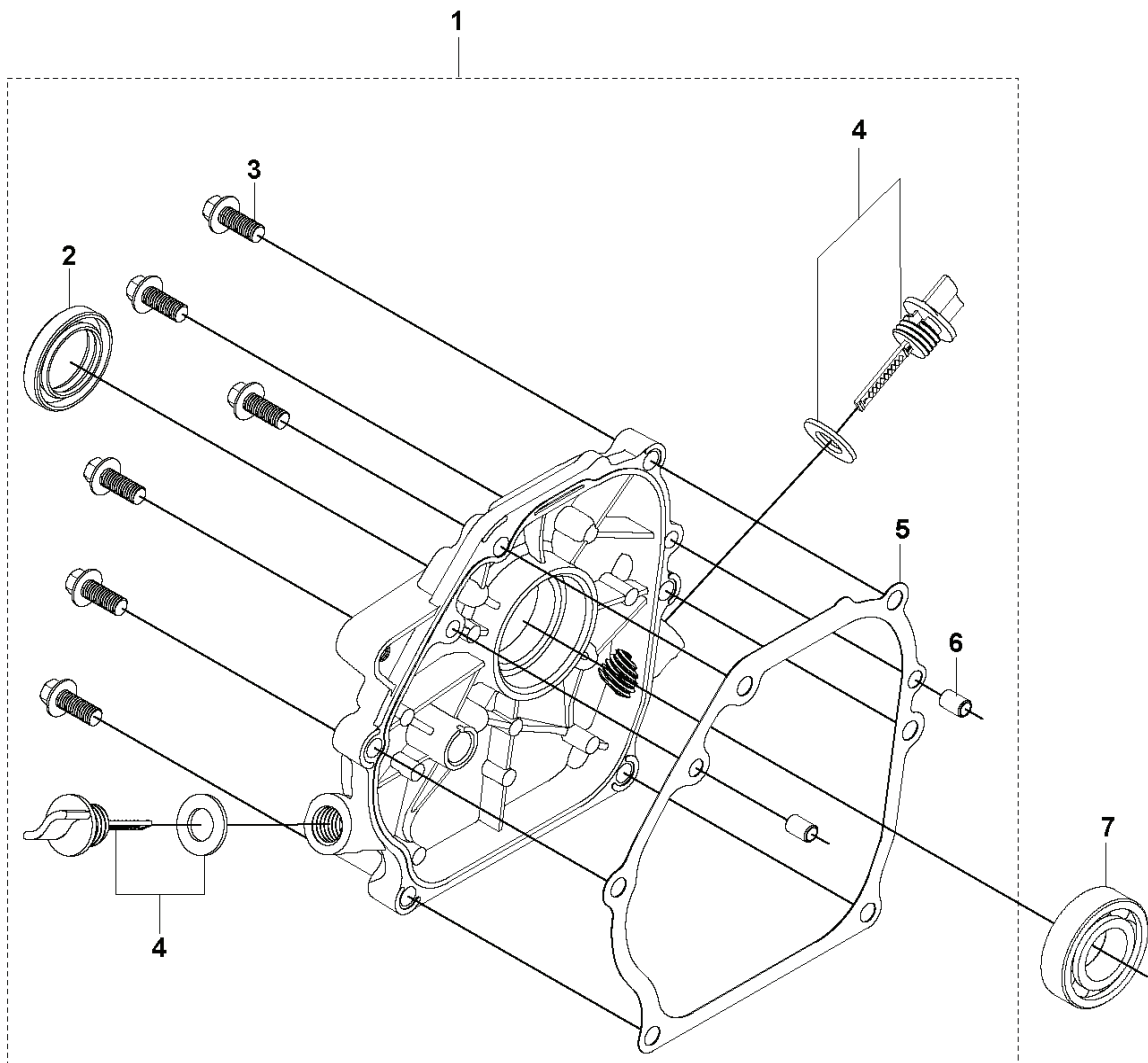

F HH 196MP / HH 196OB / HH 196
CRANKCASE COVER

REF.	PART NO.	DESCRIPTION	REMARK	QTY.	KIT
1	599349118	COVER KIT	CRANKCASE COVER	1	
2	598684558	SEAL	OIL SEAL	1	
3	900000002	DUMMY PART	GB/T 16674.1: M8 L=32	1	
4	599349147	DIPSTICK		1	
5	599349164	GASKET	CRANKCASE COVER GASKET	1	
6	900000002	DUMMY PART	GB/T 16674.1: M8 L=32	1	
7	599349090	BALL BEARING		1