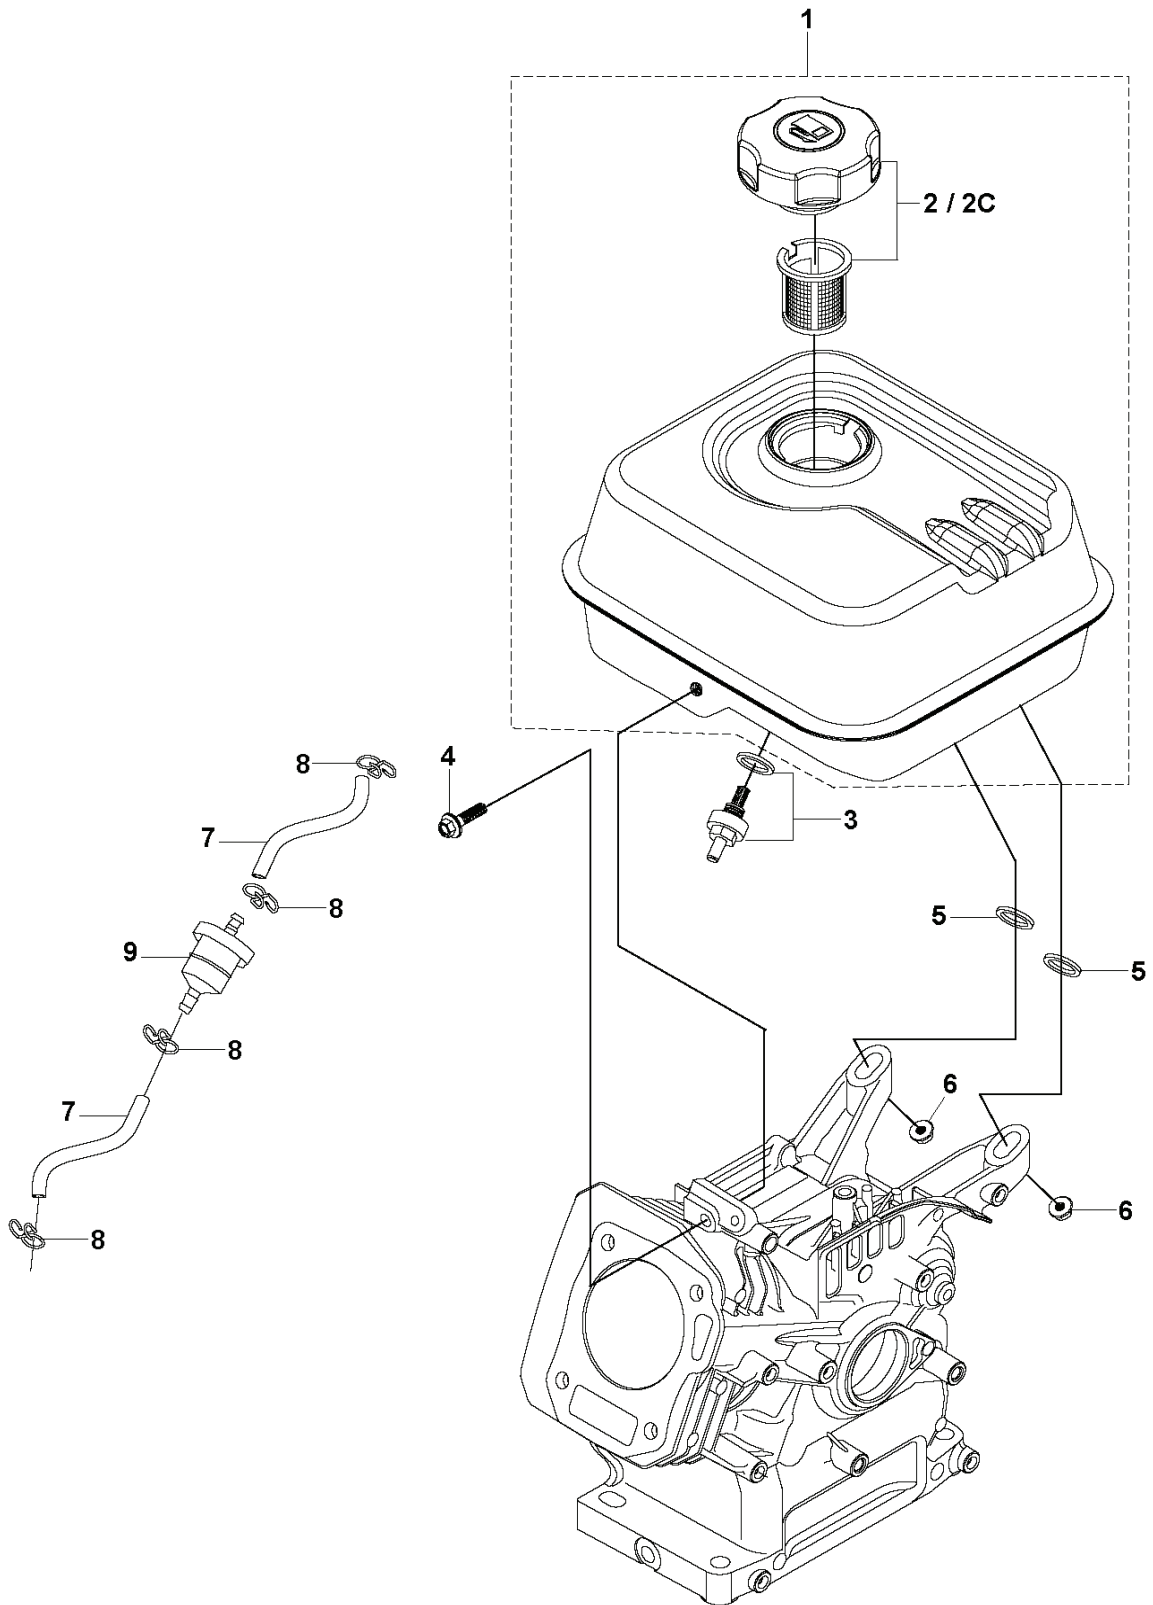

G HH 196MP / HH 196OB / HH 196
FUEL TANK

REF.	PART NO.	DESCRIPTION	REMARK	QTY.	KIT
1	599349160	FUEL TANK ASSY		1	
2	599349153	FUEL CAP		1	
2	529832501	FUEL CAP	FOR ENGINE: 529830901	1	
3	599349157	FUEL SPOUT	FOR ENGINE: 970505401	1	
4	599349343	BOLT	GB/T 16674.1: M6 L=28	1	
5	599349358	GASKET	MULTIPACK: 10	1	
6	599349346	NUT	GB/T 6177.1: M6	1	
7	599349352	TUBE		1	
8	599349357	CLIP	HOSE CLIP - MULTIPACK: 20	1	
9	599349155	FUEL FILTER	FOR ENGINE: 970505301	1