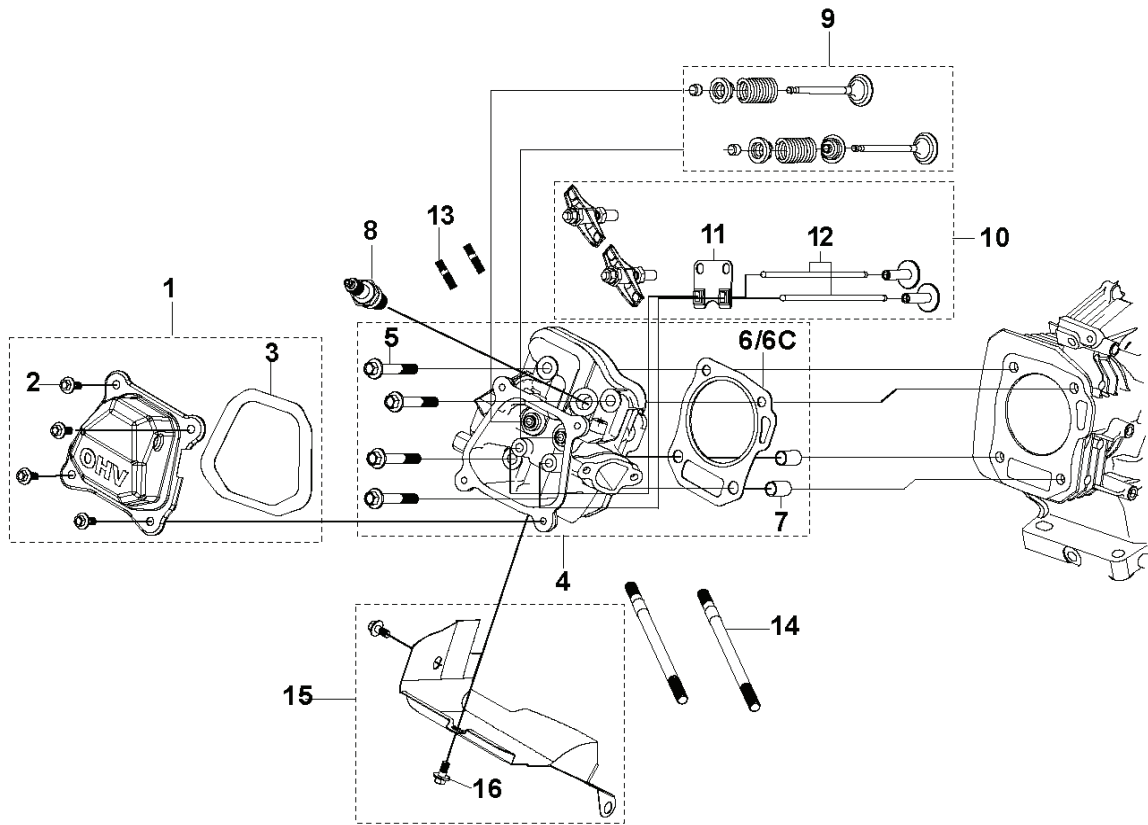

A HH 196MP / HH 196OB / HH 196
CYLINDER HEAD ASSY

REF.	PART NO.	DESCRIPTION	REMARK	QTY.	KIT
1	599349135	CYLINDER COVER	CYLINDER HEAD COVER KIT	1	
2	900000002	DUMMY PART	GB/T 16674.1: M6 L=14	1	
3	599349162	GASKET	CYLINDER HEAD COVER GASKET	1	
4	599349139	CYLINDER HEAD KIT		1	
5	900000002	DUMMY PART	GB/T 16674.1: M6 L=14	1	
6	599349163	GASKET	CYLINDER HEAD GASKET - FOR ENGINE: 529830901	1	
6	599349166	GASKET	CYLINDER HEAD GASKET	1	
7	599349138	PIN	LOCATION PIN - MULTIPACK: 20	1	
8	590844201	SPARK PLUG	HQT-7	1	
9	599349245	VALVE KIT		1	
10	599349247	VALVE KIT	ROCKER ARM KIT	1	
11	529458501	PLATE	PUSH ROD GUIDE PLATE	1	
12	599349215	PUSH ROD	PUSH ROD SET	1	
13	599349231	STUD	T040: M8 L=34 - MULTIPACK: 2	1	
14	599349230	STUD	T040: M6 L=113 - MULTIPACK: 2	1	
15	599349144	DEFLECTOR	AIR DEFLECTOR KIT	1	
16	900000002	DUMMY PART	GB/T 16674.1: M6 L=14	1	

B HH 196MP / HH 196OB / HH 196
PISTON & CRANKSHAFT

REF.	PART NO.	DESCRIPTION	REMARK	QTY.	KIT
1	599349207	PISTON RING	SET	1	
1	529834201	PISTON RING	FOR ENGINE: 529830901	1	
2	599349203	PISTON ASSY		1	
2	529834301	PISTON ASSY	FOR ENGINE: 529830901	1	
3	599349114	CONNECTING ROD		1	
4	599349131	CRANKSHAFT		1	
5	599349190	KEY	MULTIPACK: 10	1	
6	599349189	KEY	MULTIPACK: 10	1	
7	599349099	CAMSHAFT	KIT	1	
8	599349090	BALL BEARING		1	
9	599349344	BOLT	T549: 5/16-24UNF L=25	1	

E HH 196MP / HH 196OB / HH 196
GOVERNOR

REF.	PART NO.	DESCRIPTION	REMARK	QTY.	KIT
1	599349123	CRANKCASE	FOR ENGINE: 970505401	1	
2	598684558	SEAL	OIL SEAL	1	
2	599349124	CRANKCASE	FOR ENGINE: 970505301, 529830901	1	
3	599349196	OIL PLUG		1	
4	599349179	GEAR	GOVERNOR GEAR	1	
5	599349087	ARM	SPEED REGULATING ARM KIT	1	
6	599349241	THROTTLE HANDLE		1	
6	529834601	THROTTLE HANDLE	FOR ENGINE: 529830901	1	
7	599349342	BOLT	GB/T 16674.1: M6 L=10	1	
8	599349237	THROTTLE ASSY		1	
9	599349345	NUT	GB/T 6177.1: M6	1	