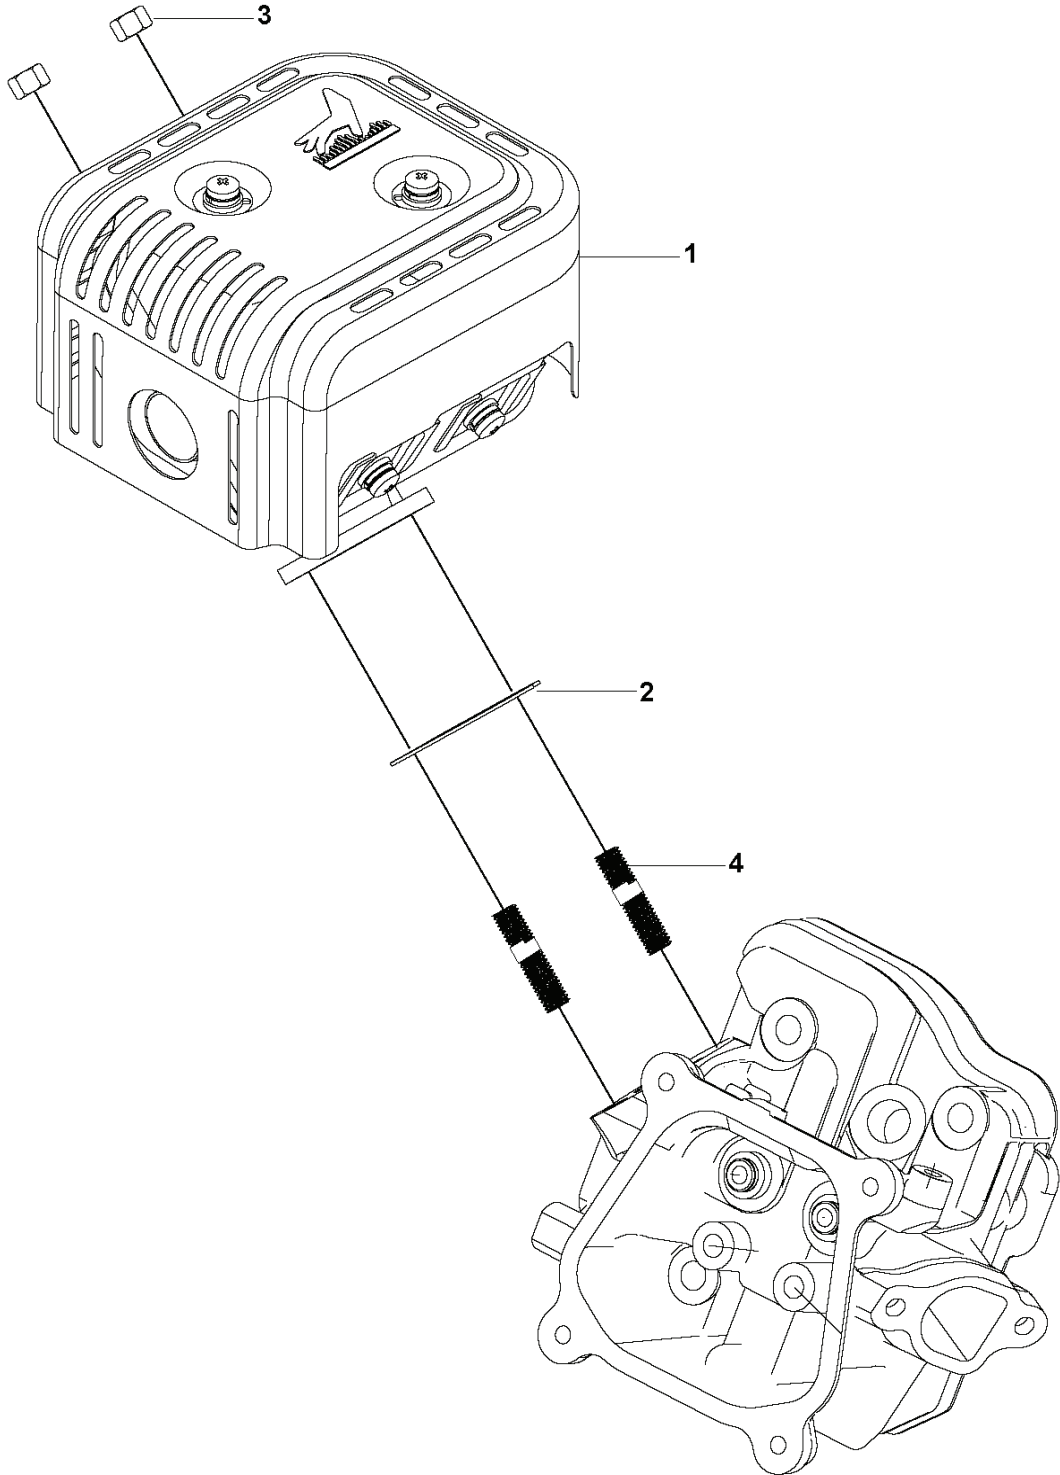

H HH 196MP / HH 196OB / HH 196
EXHAUST

REF.	PART NO.	DESCRIPTION	REMARK	QTY.	KIT
1	599349191	MUFFLER		1	
2	599349165	GASKET	MUFFLER GASKET - MULTIPACK: 10	1	
3	599349195	NUT	GB/T 6170: M8	1	
4	599349230	STUD	T040: M6 L=113 - MULTIPACK: 2	1