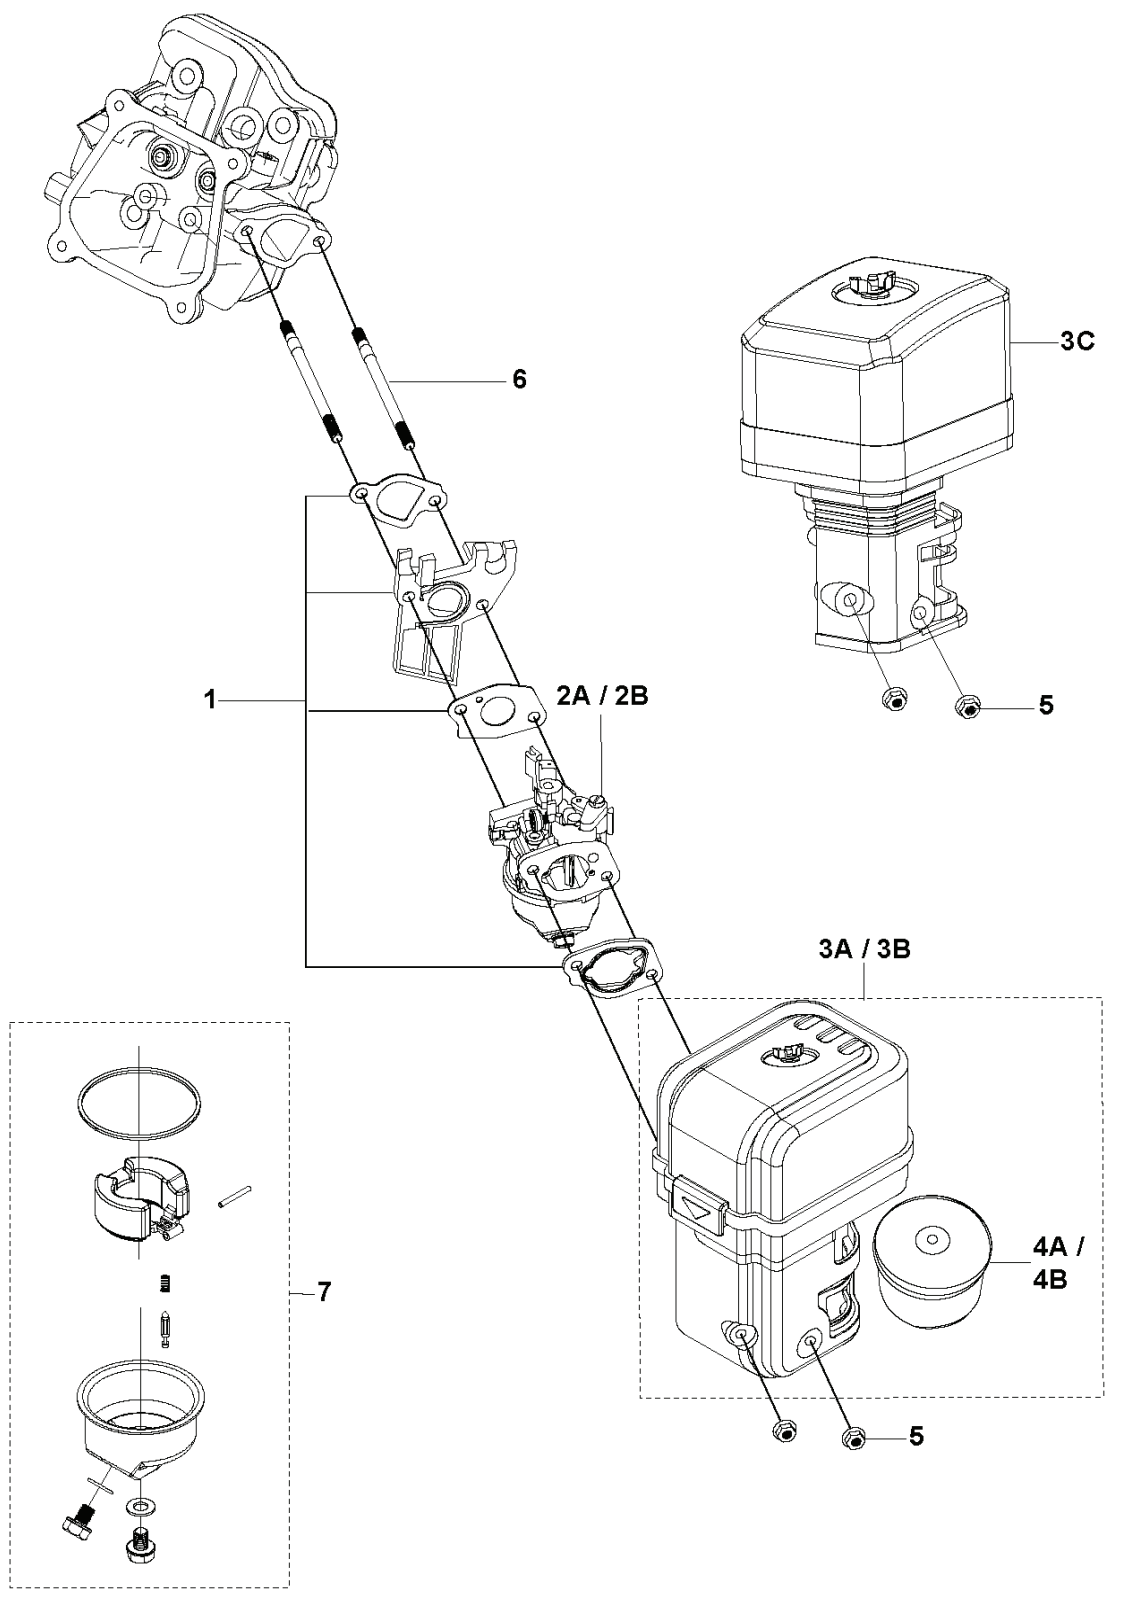

C HH 196MP / HH 196OB / HH 196
CARBURETTOR & AIR FILTER

REF.	PART NO.	DESCRIPTION	REMARK	QTY.	KIT
1	599349177	GASKET KIT	CARBURETTOR GASKET KIT		
2	599349105	CARBURETTOR	FOR ENGINE: 970505401	1	
2	599349106	CARBURETTOR	FOR ENGINE: 970505301	1	
3	599349082	AIR FILTER ASSY	FOR ENGINE: 970505301	1	
3	599349083	AIR FILTER ASSY	FOR ENGINE: 970505401	1	
3	529834501	AIR FILTER ASSY	FOR ENGINE: 529830901	1	
4	599349079	AIR FILTER	ELEMENT - FOR ENGINE: 970505301	1	
4	599349080	AIR FILTER	ELEMENT - FOR ENGINE: 970505401	1	
5	599349346	NUT	GB/T 6177.1: M6	1	
6	599349230	STUD	T040: M6 L=113 - MULTIPACK: 2	1	
7	529878501	REPAIR KIT	CARBURETTOR REPAIR KIT	1