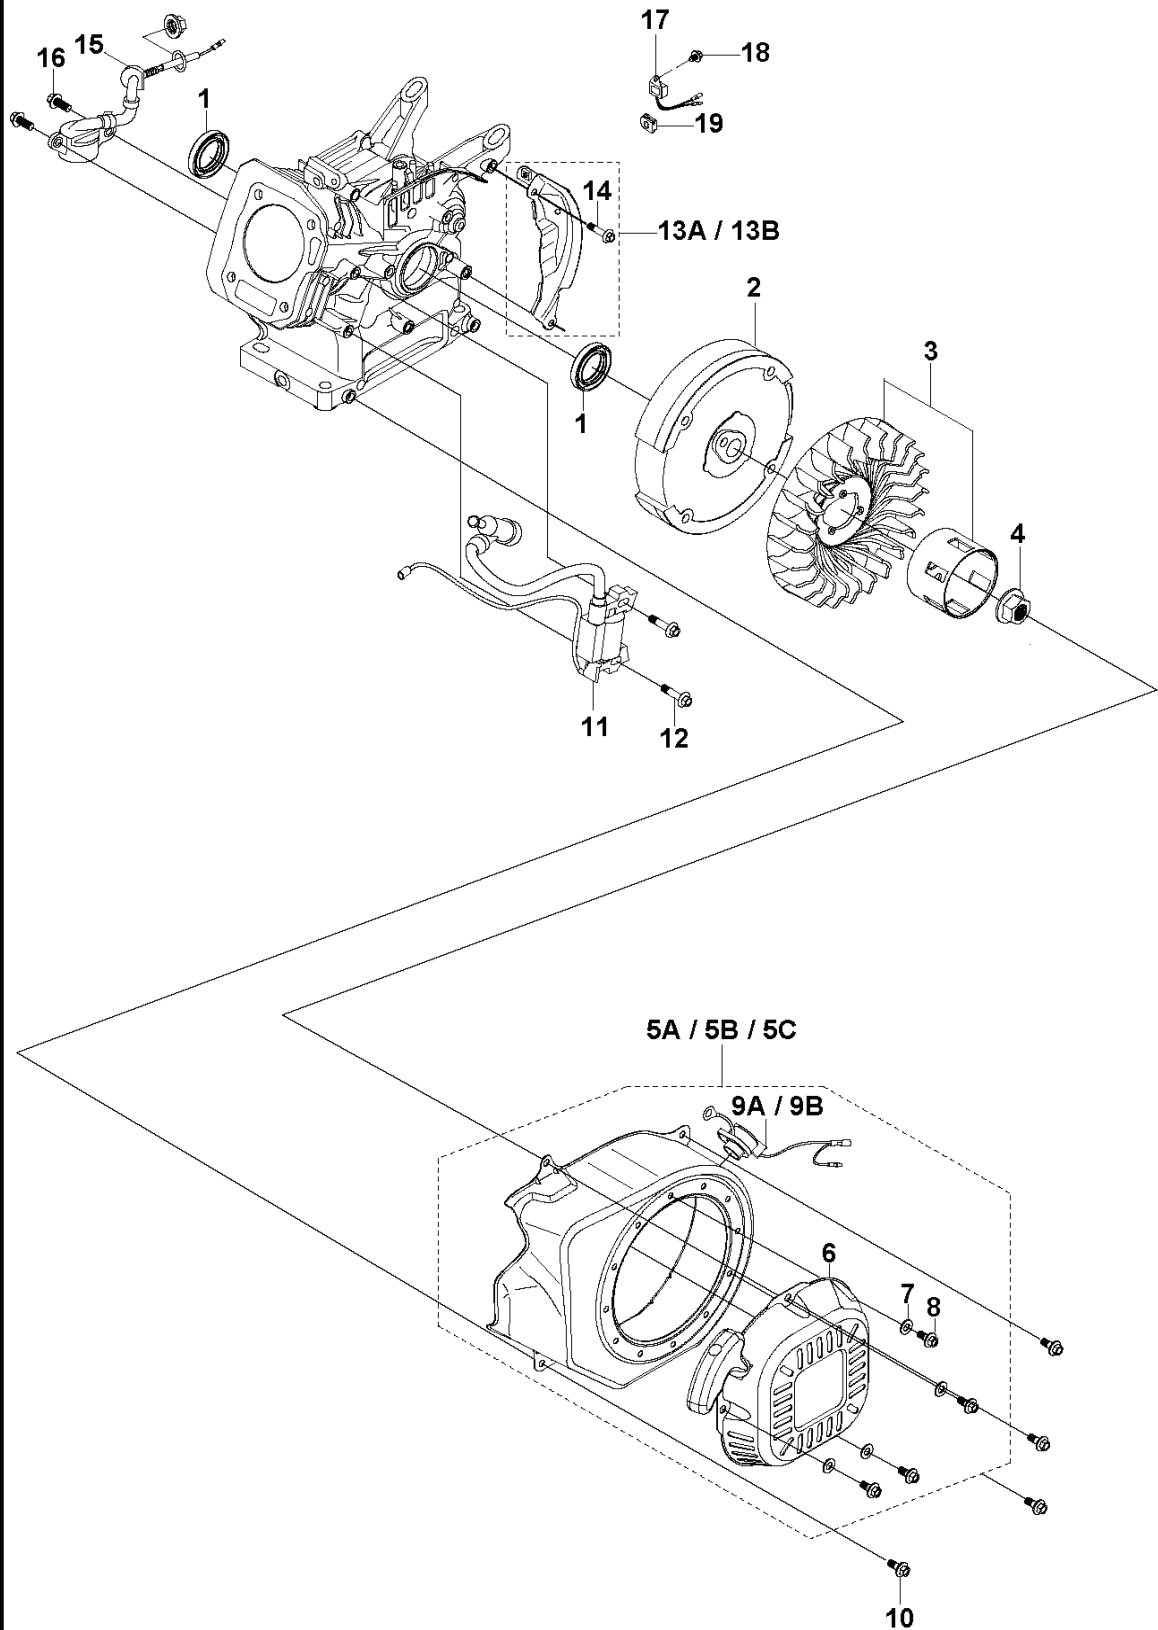

D HH 196MP / HH 196OB / HH 196
FLYWHEEL & IGNITION MODULE

REF.	PART NO.	DESCRIPTION	REMARK	QTY.	KIT
1	598684558	SEAL	OIL SEAL	1	
2	599349150	FLYWHEEL		1	
3	599349186	IMPELLER		1	
4	599349194	NUT	T040: M14×1.5	1	
5	599349225	STARTER ASSY	FOR ENGINE: 970505401	1	
6	599349228	STARTER HANDLE ASSY		1	
6	599349226	STARTER ASSY	FOR ENGINE: 970505301, 529830901	1	
7	900000002	DUMMY PART	GB/T 16674.1: M6 L=12	1	
8	900000002	DUMMY PART	GB/T 16674.1: M6 L=12	1	
9	599349234	SWITCH	STOP SWITCH - FOR ENGINE: 970505401	1	
10	599349342	BOLT	GB/T 16674.1: M6 L=10	1	
11	599349182	IGNITION COIL		1	
11	599349235	SWITCH	STOP SWITCH - FOR ENGINE: 970505301, 529830901	1	
12	599349094	BOLT	GB/T 16674.1: M6 L=25	1	
13	599349211	PLATE	SIDE PLATE - FOR ENGINE: 970505401	1	
13	599349212	PLATE	SIDE PLATE - FOR ENGINE: 970505301, 529830901	1	
14	900000002	DUMMY PART	GB/T 16674.1: M6 L=12	1	
15	599349220	SENSOR	OIL LEVEL SENSOR - FOR ENGINE: 970505301	1	
16	900000002	DUMMY PART	GB/T 16674.1: M6 L=12	1	
17	599349219	SENSOR	OIL LEVEL SENSOR - FOR ENGINE: 970505301	1	
18	900000002	DUMMY PART	GB/T 16674.1: M6 L=12	1	
19	599349213	PLATE	LEAF VALVE LIMIT PLATE - FOR ENGINE: 970505301	1