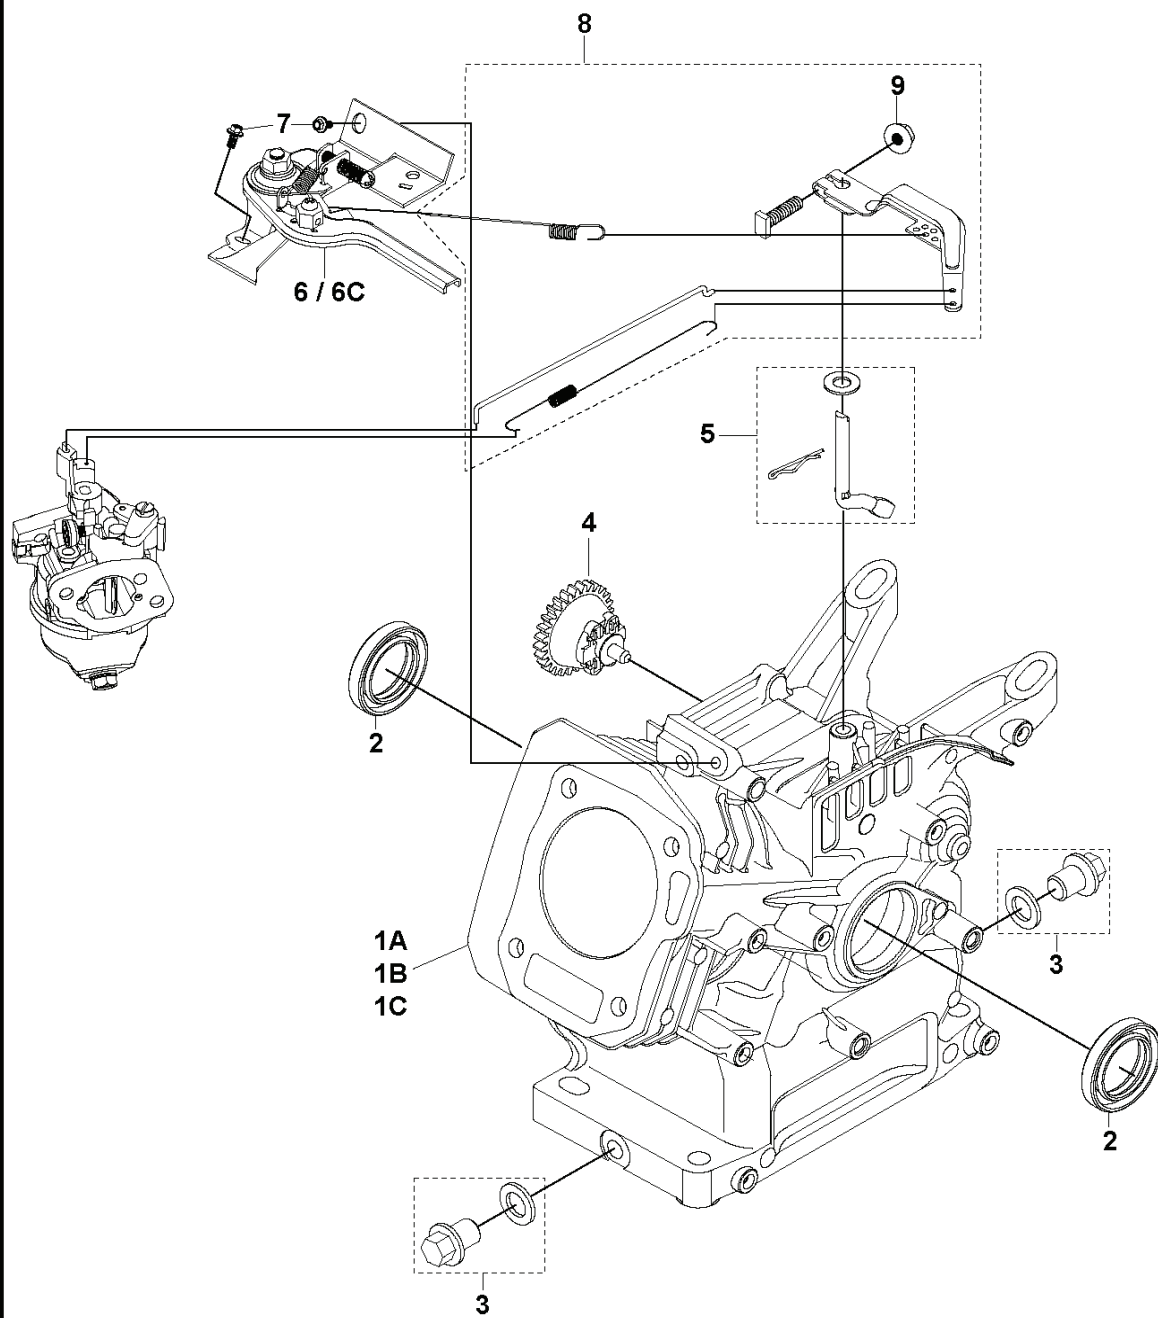

D HH 196MP / HH 196OB / HH 196
FLYWHEEL & IGNITION MODULE

REF.	PART NO.	DESCRIPTION	REMARK	QTY.	KIT
1	598684558	SEAL	OIL SEAL	1	
2	599349150	FLYWHEEL		1	
3	599349186	IMPELLER		1	
4	599349194	NUT	T040: M14×1.5	1	
5	599349225	STARTER ASSY	FOR ENGINE: 970505401	1	
6	599349228	STARTER HANDLE ASSY		1	
6	599349226	STARTER ASSY	FOR ENGINE: 970505301, 529830901	1	
7	900000002	DUMMY PART	GB/T 16674.1: M6 L=12	1	
8	900000002	DUMMY PART	GB/T 16674.1: M6 L=12	1	
9	599349234	SWITCH	STOP SWITCH - FOR ENGINE: 970505401	1	
10	599349342	BOLT	GB/T 16674.1: M6 L=10	1	
11	599349182	IGNITION COIL		1	
11	599349235	SWITCH	STOP SWITCH - FOR ENGINE: 970505301, 529830901	1	
12	599349094	BOLT	GB/T 16674.1: M6 L=25	1	
13	599349211	PLATE	SIDE PLATE - FOR ENGINE: 970505401	1	
13	599349212	PLATE	SIDE PLATE - FOR ENGINE: 970505301, 529830901	1	
14	900000002	DUMMY PART	GB/T 16674.1: M6 L=12	1	
15	599349220	SENSOR	OIL LEVEL SENSOR - FOR ENGINE: 970505301	1	
16	900000002	DUMMY PART	GB/T 16674.1: M6 L=12	1	
17	599349219	SENSOR	OIL LEVEL SENSOR - FOR ENGINE: 970505301	1	
18	900000002	DUMMY PART	GB/T 16674.1: M6 L=12	1	
19	599349213	PLATE	LEAF VALVE LIMIT PLATE - FOR ENGINE: 970505301	1	

E HH 196MP / HH 196OB / HH 196
GOVERNOR

REF.	PART NO.	DESCRIPTION	REMARK	QTY.	KIT
1	599349123	CRANKCASE	FOR ENGINE: 970505401	1	
2	598684558	SEAL	OIL SEAL	1	
2	599349124	CRANKCASE	FOR ENGINE: 970505301, 529830901	1	
3	599349196	OIL PLUG		1	
4	599349179	GEAR	GOVERNOR GEAR	1	
5	599349087	ARM	SPEED REGULATING ARM KIT	1	
6	599349241	THROTTLE HANDLE		1	
6	529834601	THROTTLE HANDLE	FOR ENGINE: 529830901	1	
7	599349342	BOLT	GB/T 16674.1: M6 L=10	1	
8	599349237	THROTTLE ASSY		1	
9	599349345	NUT	GB/T 6177.1: M6	1	