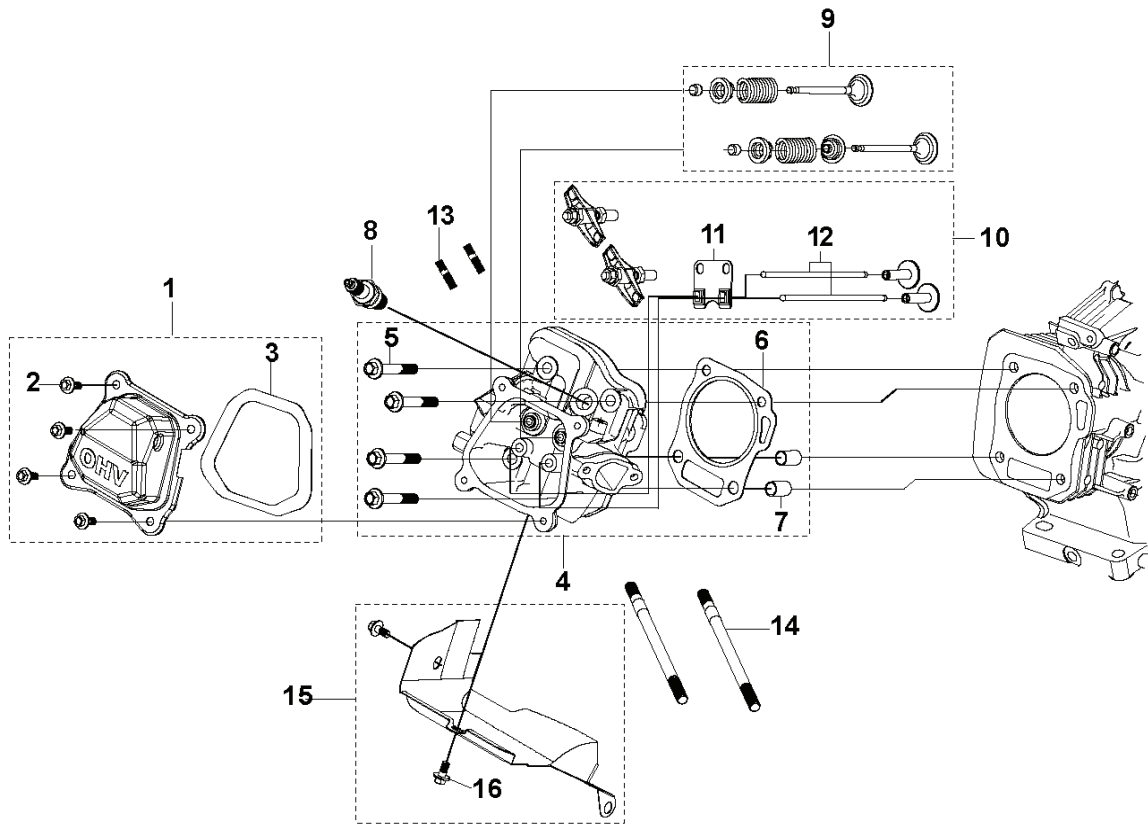

D HH 163MP
FLYWHEEL & IGNITION MODULE

REF.	PART NO.	DESCRIPTION	REMARK	QTY.	KIT
1	598684558	SEAL	OIL SEAL	1	
2	599349150	FLYWHEEL		1	
3	599349186	IMPELLER		1	
4	599349194	NUT	T040: M14×1.5	1	
5	599349225	STARTER ASSY		1	
6	599349228	STARTER HANDLE ASSY		1	
7	900000002	DUMMY PART	GB/T 16674.1: M6 L=20	1	
8	900000002	DUMMY PART	GB/T 16674.1: M6 L=20	1	
9	599349234	SWITCH	STOP SWITCH	1	
10	599349342	BOLT	GB/T 16674.1: M6 L=10	1	
11	599349181	IGNITION COIL		1	
12	599349094	BOLT	GB/T 16674.1: M6 L=25	1	
13	599349211	PLATE	SIDE PLATE	1	
14	900000002	DUMMY PART	GB/T 16674.1: M6 L=20	1	

E HH 163MP
GOVERNOR

REF.	PART NO.	DESCRIPTION	REMARK	QTY.	KIT
1	599349122	CRANKCASE		1	
2	598684558	SEAL	OIL SEAL	1	
3	599349196	OIL PLUG		1	
4	599349179	GEAR	GOVERNOR GEAR	1	
5	599349087	ARM	SPEED REGULATING ARM KIT	1	
6	599349241	THROTTLE HANDLE		1	
7	599349342	BOLT	GB/T 16674.1:M6 L=10	1	
8	599349237	THROTTLE ASSY		1	
9	599349345	NUT	GB/T 6177.1:M6	1	

A HH 163MP
CYLINDER HEAD ASSY

REF.	PART NO.	DESCRIPTION	REMARK	QTY.	KIT
1	599349135	CYLINDER COVER	CYLINDER HEAD COVER KIT	1	
2	900000002	DUMMY PART	GB/T 16674.1: M6 L=14	1	
3	599349162	GASKET	CYLINDER HEAD COVER GASKET	1	
4	599349137	CYLINDER HEAD KIT		1	
5	900000002	DUMMY PART	GB/T 16674.1: M6 L=14	1	
6	599349163	GASKET	CYLINDER HEAD GASKET	1	
7	599349138	PIN	LOCATION PIN - MULTIPACK: 20	1	
8	590844201	SPARK PLUG	HQT-7	1	
9	599349245	VALVE KIT		1	
10	599349246	VALVE KIT	ROCKER ARM KIT	1	
11	529458501	PLATE	PUSH ROD GUIDE PLATE	1	
12	599349215	PUSH ROD	PUSH ROD SET	1	
13	599349231	STUD	T040: M8 L=34 - MULTIPACK: 2	1	
14	599349230	STUD	T040: M6 L=113 - MULTIPACK: 2	1	
15	599349143	DEFLECTOR	AIR DEFLECTOR KIT	1	
16	900000002	DUMMY PART	GB/T 16674.1: M6 L=14	1	