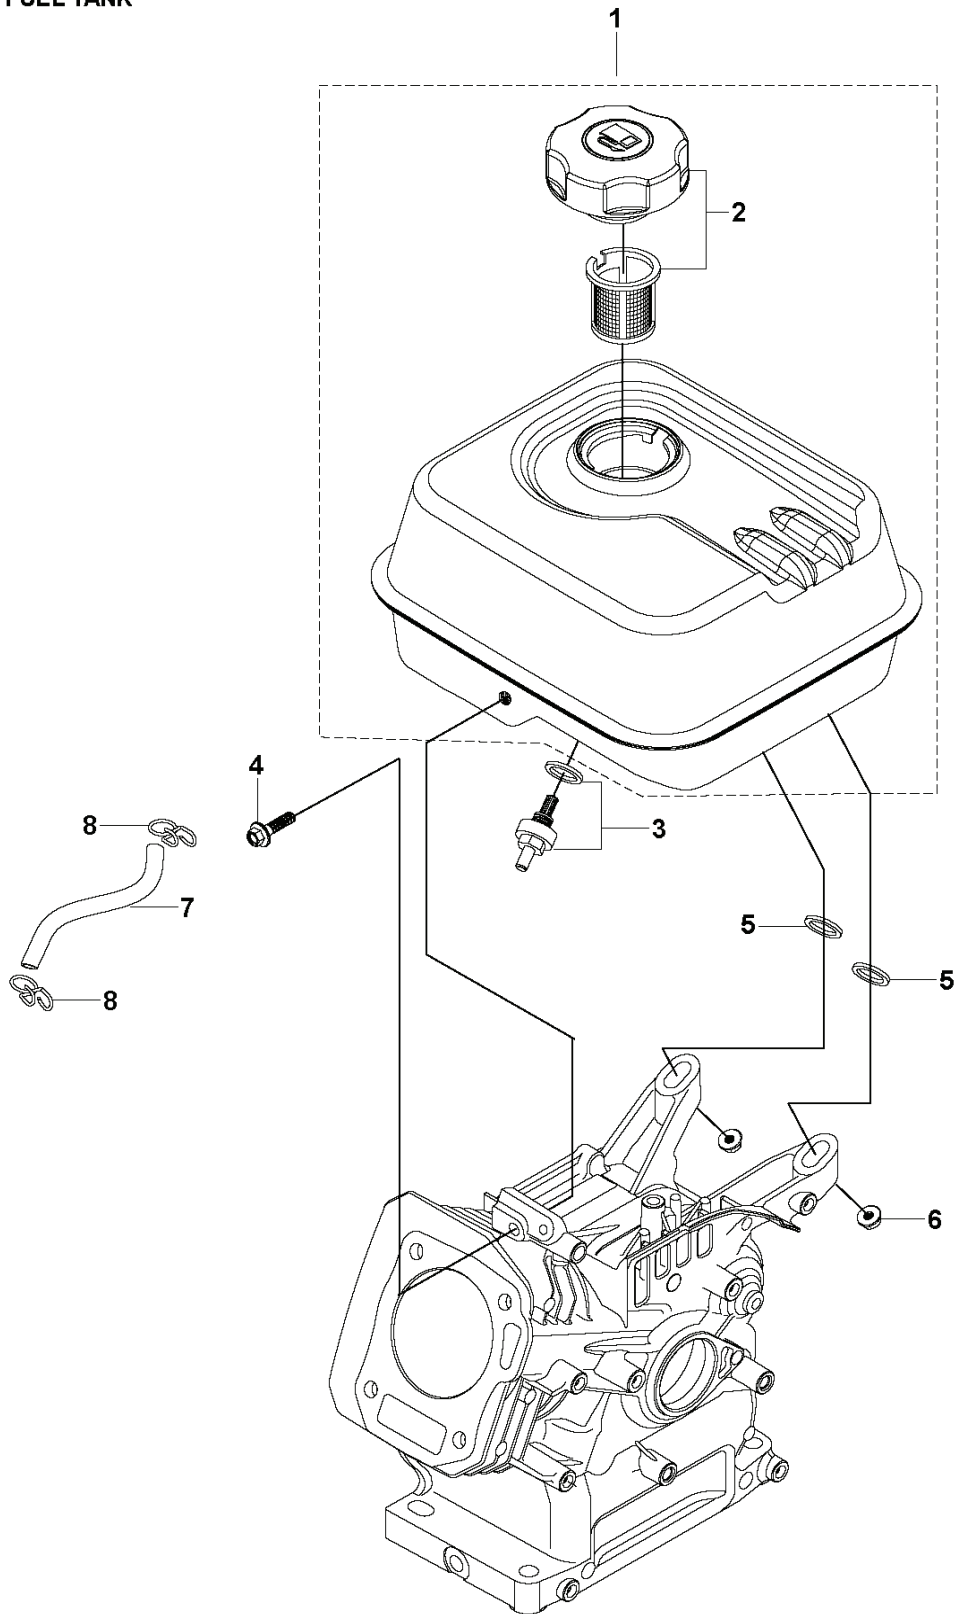

G HH 163MP
FUEL TANK

REF.	PART NO.	DESCRIPTION	REMARK	QTY.	KIT
1	599349160	FUEL TANK ASSY		1	
2	599349153	FUEL CAP		1	
3	599349157	FUEL SPOUT		1	
4	599349343	BOLT	GB/T 16674.1: M6 L=28	1	
5	599349358	GASKET	MULTIPACK: 10	1	
6	599349346	NUT	GB/T 6177.1: M6	1	
7	599349352	TUBE		1	
8	599349357	CLIP	HOSE CLIP - MULTIPACK: 20	1