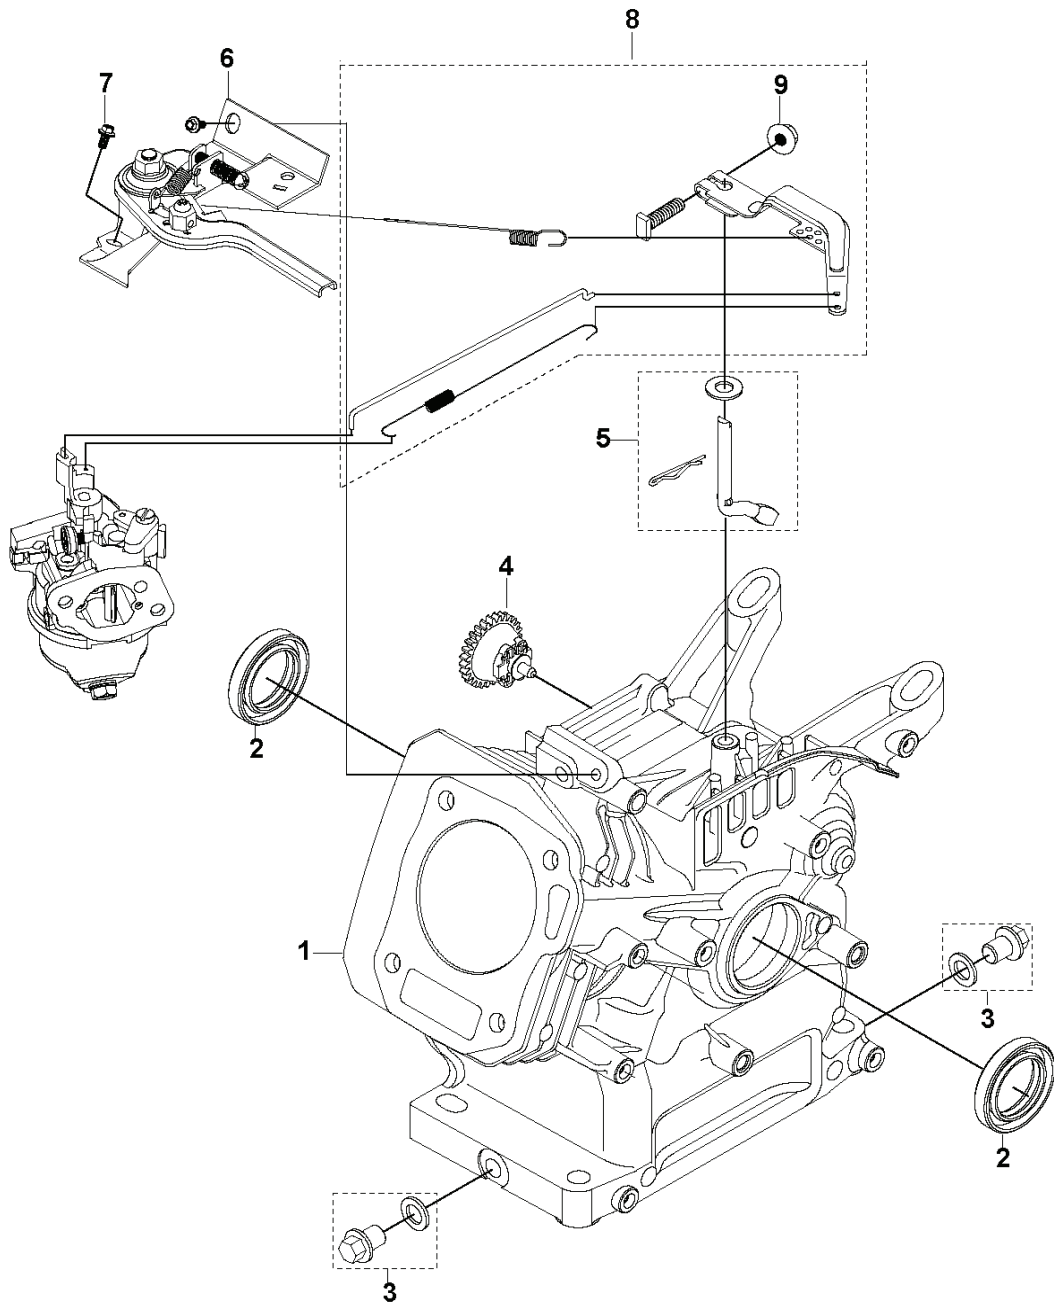

SPARE PARTS CATALOGUE
: HUSQVARNA HH 163MP

Spare Parts List

SPARE PARTS LIST

B HH 163MP
PISTON & CRANKSHAFT

REF.	PART NO.	DESCRIPTION	REMARK	QTY.	KIT
1	599349207	PISTON RING	SET	1	
2	599349202	PISTON ASSY		1	
3	599349114	CONNECTING ROD		1	
4	599349130	CRANKSHAFT		1	
5	599349190	KEY	MULTIPACK: 10	1	
6	599349189	KEY	MULTIPACK: 10	1	
7	599349098	CAMSHAFT	KIT	1	
8	599349090	BALL BEARING		1	

C HH 163MP
CARBURETTOR & AIR FILTER

REF.	PART NO.	DESCRIPTION	REMARK	QTY.	KIT
1	599349176	GASKET KIT	CARBURETTOR GASKET KIT	1	
2	599349104	CARBURETTOR		1	
3	599349082	AIR FILTER ASSY		1	
4	599349079	AIR FILTER	ELEMENT	1	
5	599349346	NUT	GB/T 6177.1: M6	1	
6	599349230	STUD	T040: M6 L=113 - MULTIPACK: 2	1	
7	529878501	REPAIR KIT	CARBURETTOR REPAIR KIT	1	

D HH 163MP
FLYWHEEL & IGNITION MODULE

REF.	PART NO.	DESCRIPTION	REMARK	QTY.	KIT
1	598684558	SEAL	OIL SEAL	1	
2	599349150	FLYWHEEL		1	
3	599349186	IMPELLER		1	
4	599349194	NUT	T040: M14×1.5	1	
5	599349225	STARTER ASSY		1	
6	599349228	STARTER HANDLE ASSY		1	
7	900000002	DUMMY PART	GB/T 16674.1: M6 L=20	1	
8	900000002	DUMMY PART	GB/T 16674.1: M6 L=20	1	
9	599349234	SWITCH	STOP SWITCH	1	
10	599349342	BOLT	GB/T 16674.1: M6 L=10	1	
11	599349181	IGNITION COIL		1	
12	599349094	BOLT	GB/T 16674.1: M6 L=25	1	
13	599349211	PLATE	SIDE PLATE	1	
14	900000002	DUMMY PART	GB/T 16674.1: M6 L=20	1	

E HH 163MP
GOVERNOR

REF.	PART NO.	DESCRIPTION	REMARK	QTY.	KIT
1	599349122	CRANKCASE		1	
2	598684558	SEAL	OIL SEAL	1	
3	599349196	OIL PLUG		1	
4	599349179	GEAR	GOVERNOR GEAR	1	
5	599349087	ARM	SPEED REGULATING ARM KIT	1	
6	599349241	THROTTLE HANDLE		1	
7	599349342	BOLT	GB/T 16674.1:M6 L=10	1	
8	599349237	THROTTLE ASSY		1	
9	599349345	NUT	GB/T 6177.1:M6	1	