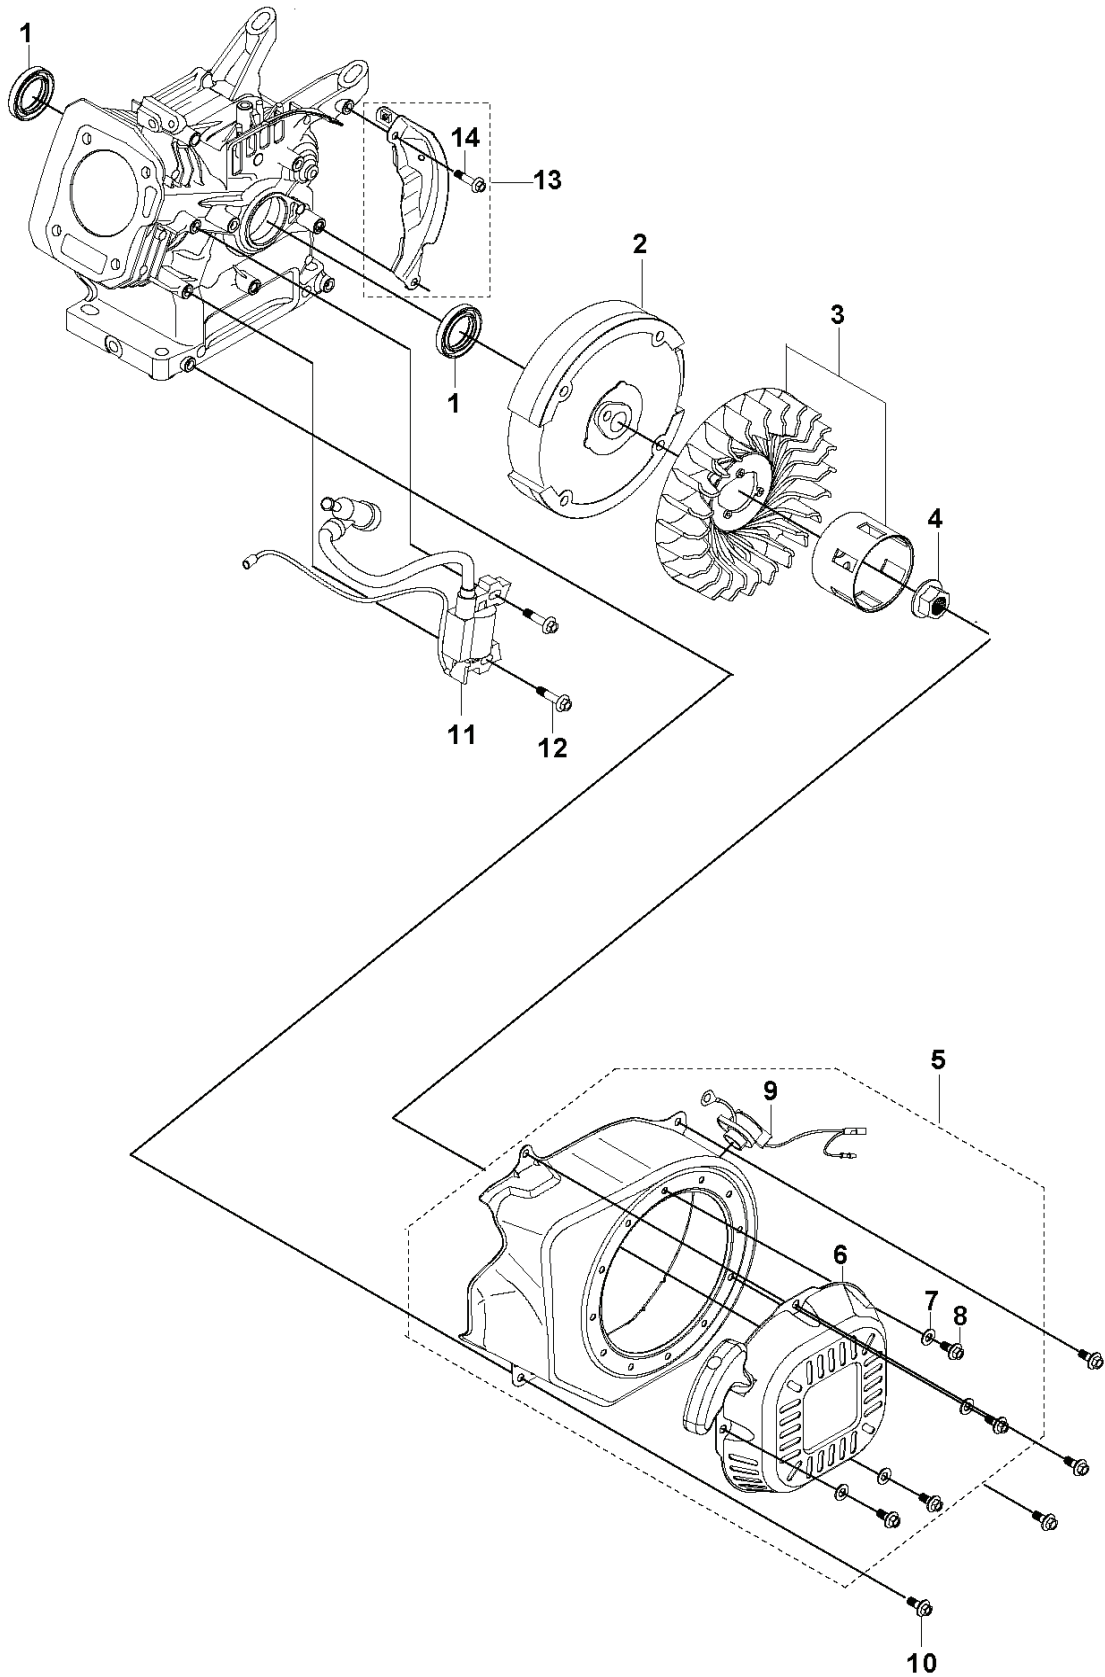

SPARE PARTS CATALOGUE
: HUSQVARNA HH 163MP

Spare Parts List

SPARE PARTS LIST

B HH 163MP
PISTON & CRANKSHAFT

REF.	PART NO.	DESCRIPTION	REMARK	QTY.	KIT
1	599349207	PISTON RING	SET	1	
2	599349202	PISTON ASSY		1	
3	599349114	CONNECTING ROD		1	
4	599349130	CRANKSHAFT		1	
5	599349190	KEY	MULTIPACK: 10	1	
6	599349189	KEY	MULTIPACK: 10	1	
7	599349098	CAMSHAFT	KIT	1	
8	599349090	BALL BEARING		1	

C HH 163MP
CARBURETTOR & AIR FILTER

REF.	PART NO.	DESCRIPTION	REMARK	QTY.	KIT
1	599349176	GASKET KIT	CARBURETTOR GASKET KIT	1	
2	599349104	CARBURETTOR		1	
3	599349082	AIR FILTER ASSY		1	
4	599349079	AIR FILTER	ELEMENT	1	
5	599349346	NUT	GB/T 6177.1: M6	1	
6	599349230	STUD	T040: M6 L=113 - MULTIPACK: 2	1	
7	529878501	REPAIR KIT	CARBURETTOR REPAIR KIT	1	

D HH 163MP
FLYWHEEL & IGNITION MODULE

REF.	PART NO.	DESCRIPTION	REMARK	QTY.	KIT
1	598684558	SEAL	OIL SEAL	1	
2	599349150	FLYWHEEL		1	
3	599349186	IMPELLER		1	
4	599349194	NUT	T040: M14×1.5	1	
5	599349225	STARTER ASSY		1	
6	599349228	STARTER HANDLE ASSY		1	
7	900000002	DUMMY PART	GB/T 16674.1: M6 L=20	1	
8	900000002	DUMMY PART	GB/T 16674.1: M6 L=20	1	
9	599349234	SWITCH	STOP SWITCH	1	
10	599349342	BOLT	GB/T 16674.1: M6 L=10	1	
11	599349181	IGNITION COIL		1	
12	599349094	BOLT	GB/T 16674.1: M6 L=25	1	
13	599349211	PLATE	SIDE PLATE	1	
14	900000002	DUMMY PART	GB/T 16674.1: M6 L=20	1	

E HH 163MP
GOVERNOR

REF.	PART NO.	DESCRIPTION	REMARK	QTY.	KIT
1	599349122	CRANKCASE		1	
2	598684558	SEAL	OIL SEAL	1	
3	599349196	OIL PLUG		1	
4	599349179	GEAR	GOVERNOR GEAR	1	
5	599349087	ARM	SPEED REGULATING ARM KIT	1	
6	599349241	THROTTLE HANDLE		1	
7	599349342	BOLT	GB/T 16674.1:M6 L=10	1	
8	599349237	THROTTLE ASSY		1	
9	599349345	NUT	GB/T 6177.1:M6	1	