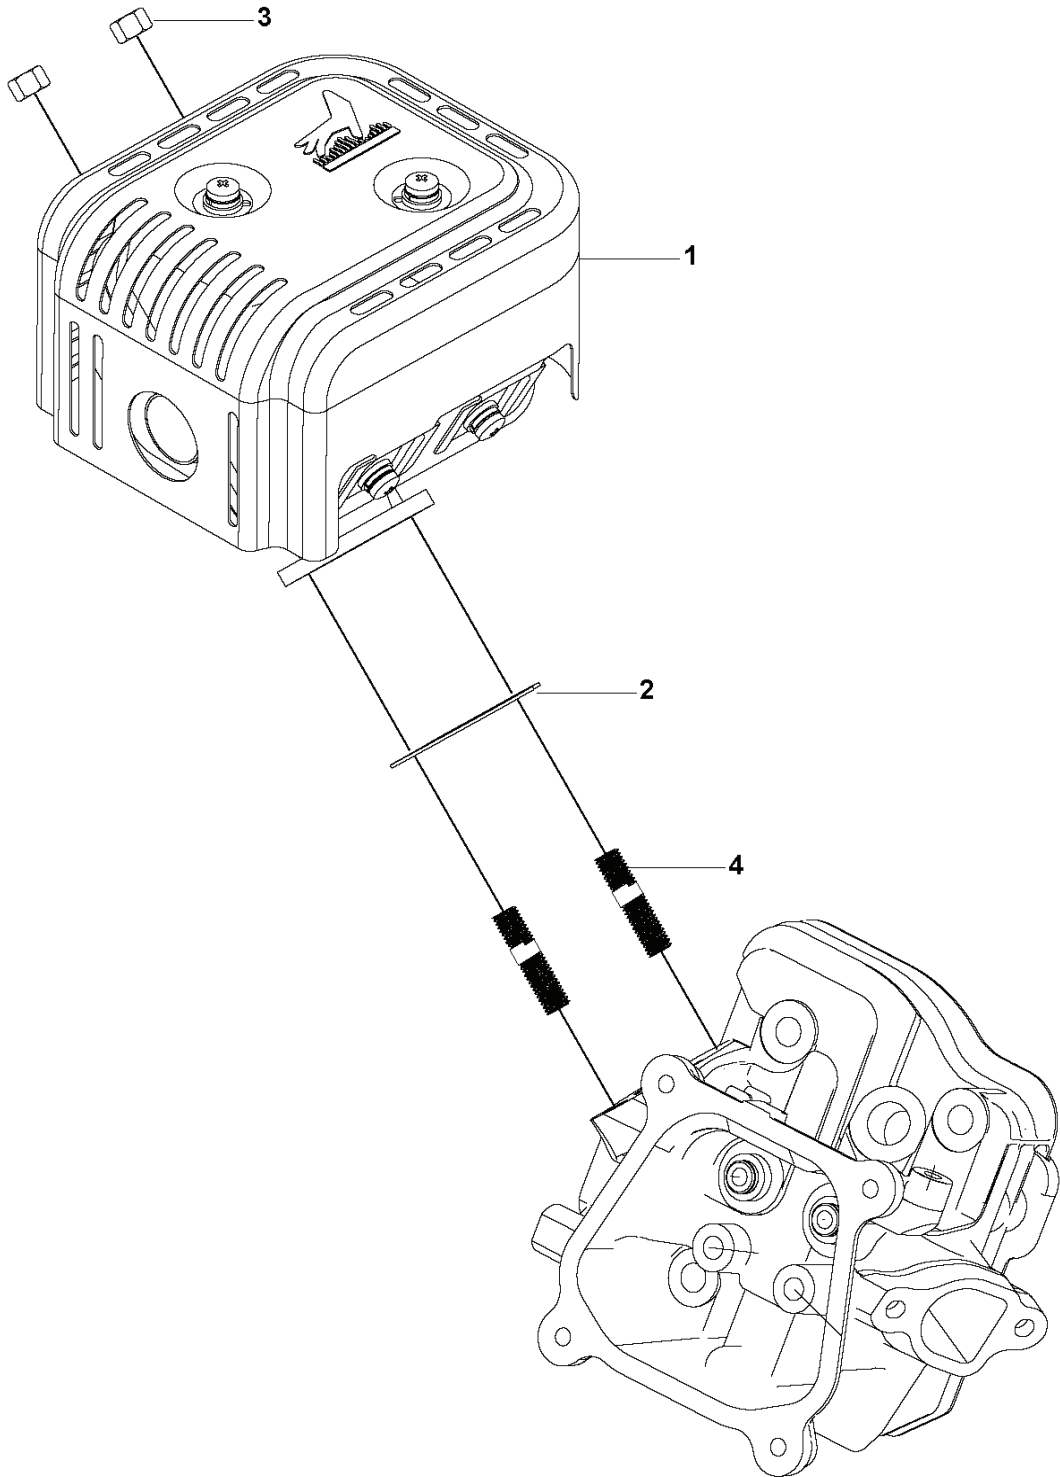

H HH 163MP
EXHAUST

REF.	PART NO.	DESCRIPTION	REMARK	QTY.	KIT
1	599349191	MUFFLER		1	
2	599349165	GASKET	MUFFLER GASKET - MULTIPACK: 10	1	
3	599349195	NUT	GB/T 6170: M8	1	
4	599349230	STUD	T040: M6 L=113 - MULTIPACK: 2	1