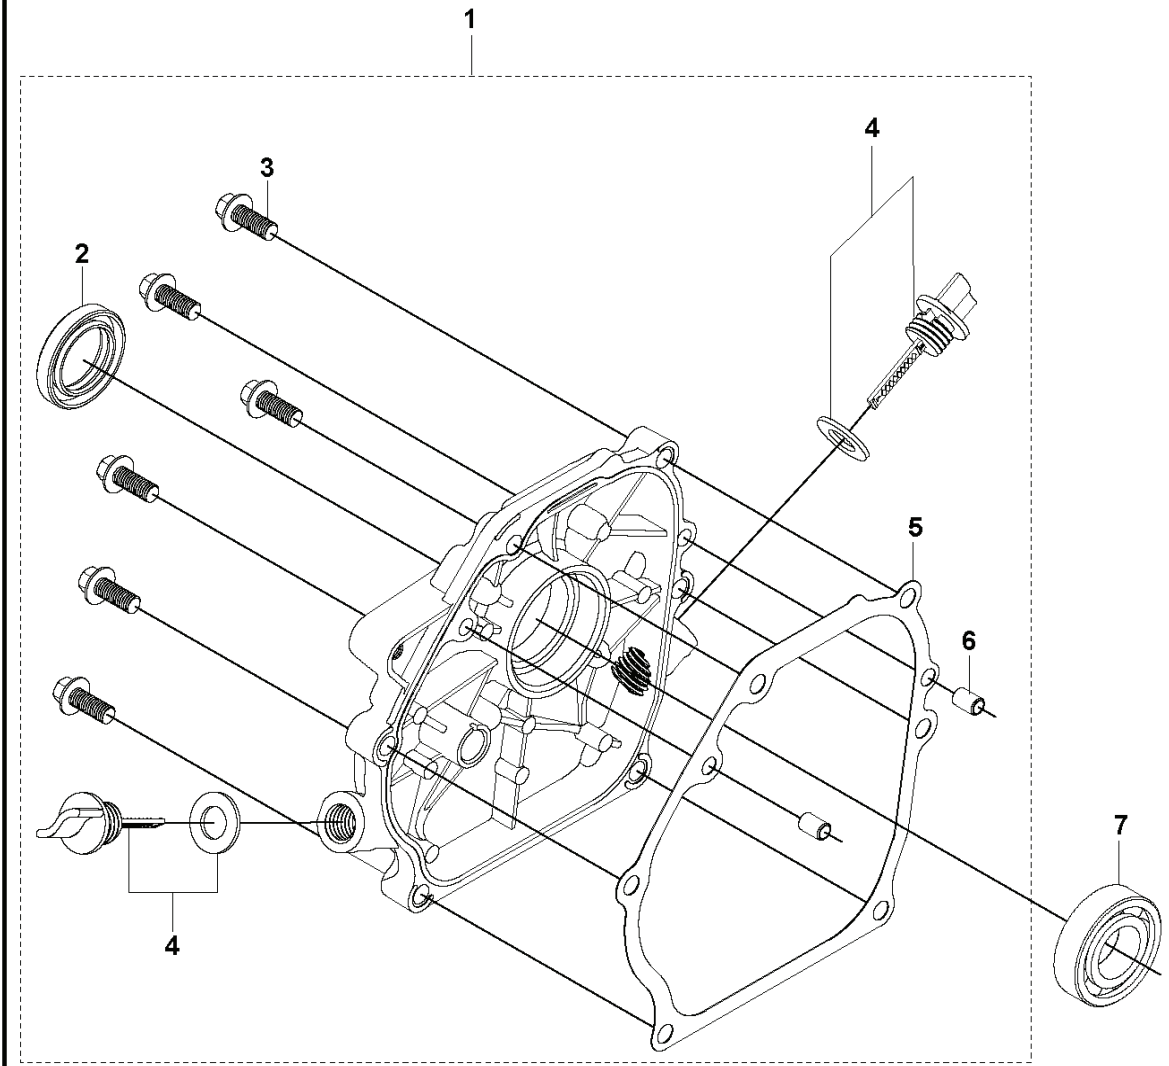

F HH 163MP
CRANKCASE COVER

REF.	PART NO.	DESCRIPTION	REMARK	QTY.	KIT
1	599349118	COVER KIT	CRANKCASE COVER	1	
2	598684558	SEAL	OIL SEAL	1	
3	900000002	DUMMY PART	GB/T 16674.1: M8 L=32	1	
4	599349147	DIPSTICK		1	
5	599349164	GASKET	CRANKCASE COVER GASKET	1	
6	900000002	DUMMY PART	GB/T 16674.1: M8 L=32	1	
7	599349090	BALL BEARING		1