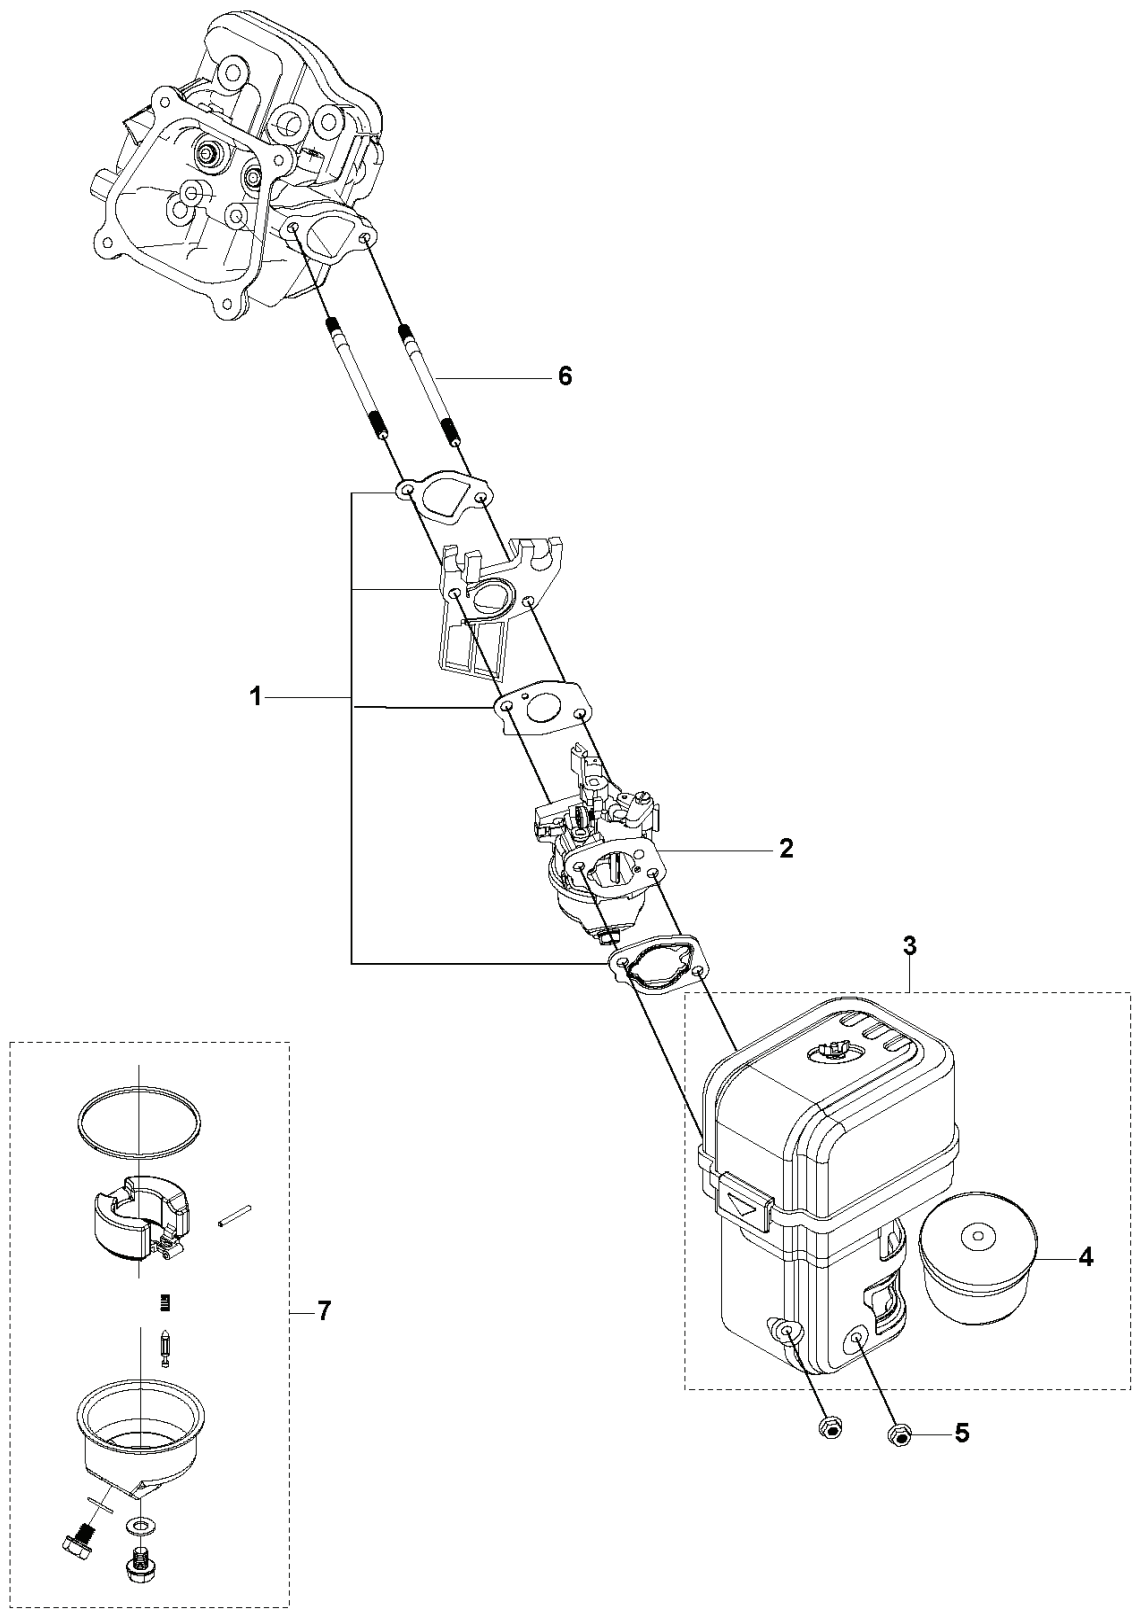

SPARE PARTS CATALOGUE
: HUSQVARNA HH 163MP

Spare Parts List

SPARE PARTS LIST

B HH 163MP
PISTON & CRANKSHAFT

REF.	PART NO.	DESCRIPTION	REMARK	QTY.	KIT
1	599349207	PISTON RING	SET	1	
2	599349202	PISTON ASSY		1	
3	599349114	CONNECTING ROD		1	
4	599349130	CRANKSHAFT		1	
5	599349190	KEY	MULTIPACK: 10	1	
6	599349189	KEY	MULTIPACK: 10	1	
7	599349098	CAMSHAFT	KIT	1	
8	599349090	BALL BEARING		1	

C HH 163MP
CARBURETTOR & AIR FILTER

REF.	PART NO.	DESCRIPTION	REMARK	QTY.	KIT
1	599349176	GASKET KIT	CARBURETTOR GASKET KIT	1	
2	599349104	CARBURETTOR		1	
3	599349082	AIR FILTER ASSY		1	
4	599349079	AIR FILTER	ELEMENT	1	
5	599349346	NUT	GB/T 6177.1: M6	1	
6	599349230	STUD	T040: M6 L=113 - MULTIPACK: 2	1	
7	529878501	REPAIR KIT	CARBURETTOR REPAIR KIT	1	

D HH 163MP
FLYWHEEL & IGNITION MODULE

REF.	PART NO.	DESCRIPTION	REMARK	QTY.	KIT
1	598684558	SEAL	OIL SEAL	1	
2	599349150	FLYWHEEL		1	
3	599349186	IMPELLER		1	
4	599349194	NUT	T040: M14×1.5	1	
5	599349225	STARTER ASSY		1	
6	599349228	STARTER HANDLE ASSY		1	
7	900000002	DUMMY PART	GB/T 16674.1: M6 L=20	1	
8	900000002	DUMMY PART	GB/T 16674.1: M6 L=20	1	
9	599349234	SWITCH	STOP SWITCH	1	
10	599349342	BOLT	GB/T 16674.1: M6 L=10	1	
11	599349181	IGNITION COIL		1	
12	599349094	BOLT	GB/T 16674.1: M6 L=25	1	
13	599349211	PLATE	SIDE PLATE	1	
14	900000002	DUMMY PART	GB/T 16674.1: M6 L=20	1	

E HH 163MP
GOVERNOR

REF.	PART NO.	DESCRIPTION	REMARK	QTY.	KIT
1	599349122	CRANKCASE		1	
2	598684558	SEAL	OIL SEAL	1	
3	599349196	OIL PLUG		1	
4	599349179	GEAR	GOVERNOR GEAR	1	
5	599349087	ARM	SPEED REGULATING ARM KIT	1	
6	599349241	THROTTLE HANDLE		1	
7	599349342	BOLT	GB/T 16674.1:M6 L=10	1	
8	599349237	THROTTLE ASSY		1	
9	599349345	NUT	GB/T 6177.1:M6	1	