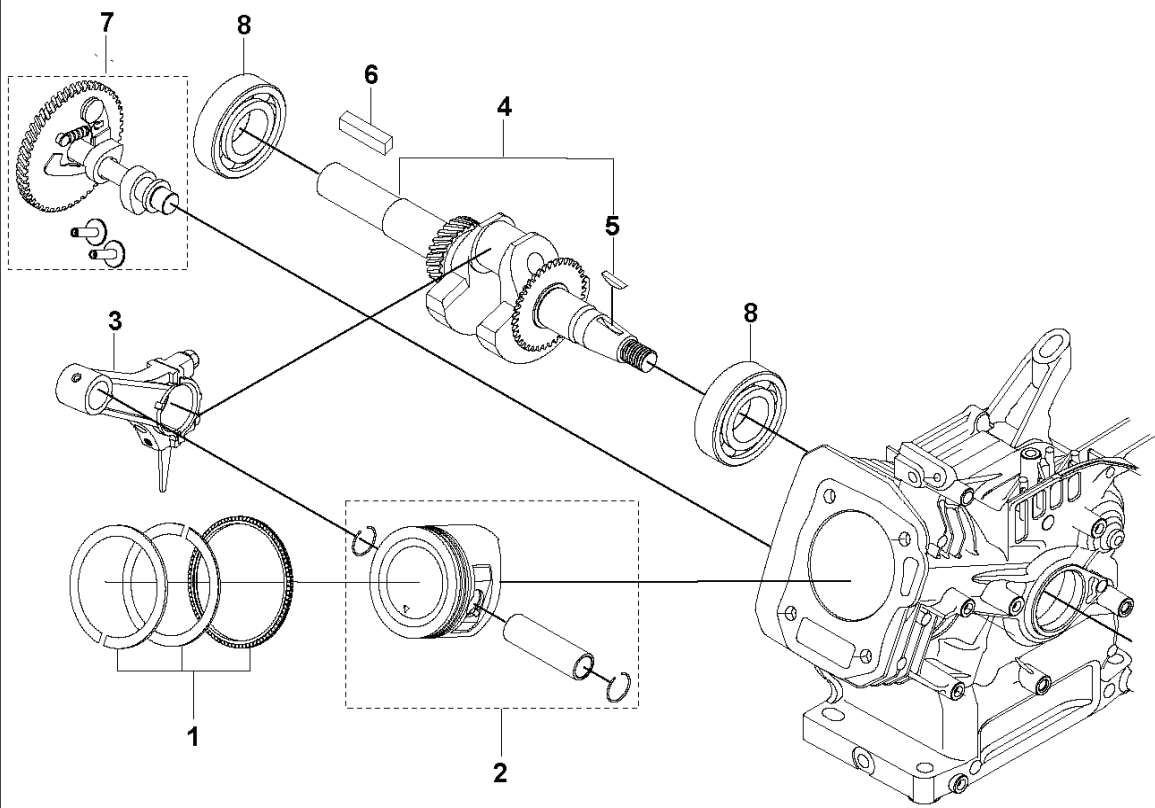

SPARE PARTS CATALOGUE
: HUSQVARNA HH 163MP

Spare Parts List

SPARE PARTS LIST

B HH 163MP
PISTON & CRANKSHAFT

REF.	PART NO.	DESCRIPTION	REMARK	QTY.	KIT
1	599349207	PISTON RING	SET	1	
2	599349202	PISTON ASSY		1	
3	599349114	CONNECTING ROD		1	
4	599349130	CRANKSHAFT		1	
5	599349190	KEY	MULTIPACK: 10	1	
6	599349189	KEY	MULTIPACK: 10	1	
7	599349098	CAMSHAFT	KIT	1	
8	599349090	BALL BEARING		1	

C HH 163MP
CARBURETTOR & AIR FILTER

REF.	PART NO.	DESCRIPTION	REMARK	QTY.	KIT
1	599349176	GASKET KIT	CARBURETTOR GASKET KIT	1	
2	599349104	CARBURETTOR		1	
3	599349082	AIR FILTER ASSY		1	
4	599349079	AIR FILTER	ELEMENT	1	
5	599349346	NUT	GB/T 6177.1: M6	1	
6	599349230	STUD	T040: M6 L=113 - MULTIPACK: 2	1	
7	529878501	REPAIR KIT	CARBURETTOR REPAIR KIT	1	

D HH 163MP
FLYWHEEL & IGNITION MODULE

REF.	PART NO.	DESCRIPTION	REMARK	QTY.	KIT
1	598684558	SEAL	OIL SEAL	1	
2	599349150	FLYWHEEL		1	
3	599349186	IMPELLER		1	
4	599349194	NUT	T040: M14×1.5	1	
5	599349225	STARTER ASSY		1	
6	599349228	STARTER HANDLE ASSY		1	
7	900000002	DUMMY PART	GB/T 16674.1: M6 L=20	1	
8	900000002	DUMMY PART	GB/T 16674.1: M6 L=20	1	
9	599349234	SWITCH	STOP SWITCH	1	
10	599349342	BOLT	GB/T 16674.1: M6 L=10	1	
11	599349181	IGNITION COIL		1	
12	599349094	BOLT	GB/T 16674.1: M6 L=25	1	
13	599349211	PLATE	SIDE PLATE	1	
14	900000002	DUMMY PART	GB/T 16674.1: M6 L=20	1	

E HH 163MP
GOVERNOR

REF.	PART NO.	DESCRIPTION	REMARK	QTY.	KIT
1	599349122	CRANKCASE		1	
2	598684558	SEAL	OIL SEAL	1	
3	599349196	OIL PLUG		1	
4	599349179	GEAR	GOVERNOR GEAR	1	
5	599349087	ARM	SPEED REGULATING ARM KIT	1	
6	599349241	THROTTLE HANDLE		1	
7	599349342	BOLT	GB/T 16674.1:M6 L=10	1	
8	599349237	THROTTLE ASSY		1	
9	599349345	NUT	GB/T 6177.1:M6	1	