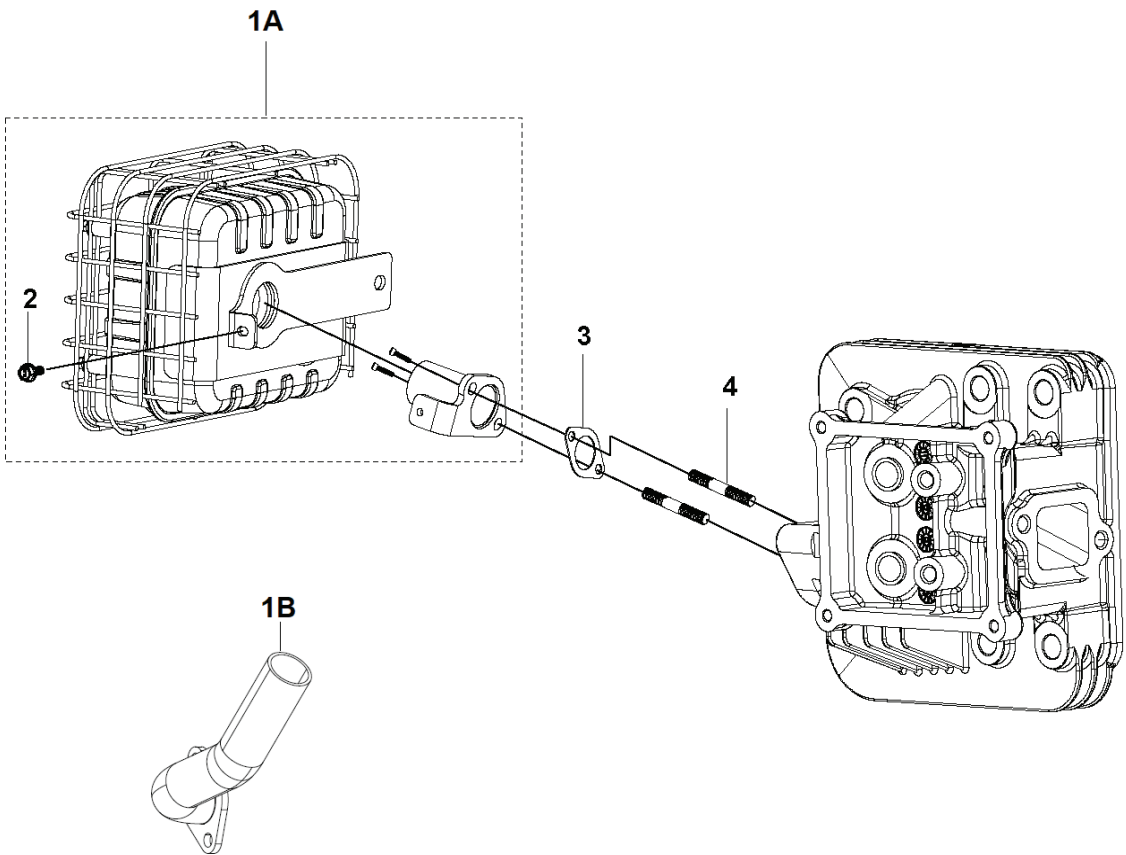

H HS 608
EXHAUST

REF.	PART NO.	DESCRIPTION	REMARK	QTY.	KIT
1	590864801	TUBE		1	
1	599349193	MUFFLER	FOR ENGINE: 593230101, 598693901	1	
2	900000002	DUMMY PART	GB/T 5789: M6 L=16	1	
3	599349172	GASKET	MUFFLER GASKET - MULTIPACK: 10	1	
4	599349233	STUD	T381: 5/16-18/M8 L=34 - MULTIPACK: 2	1