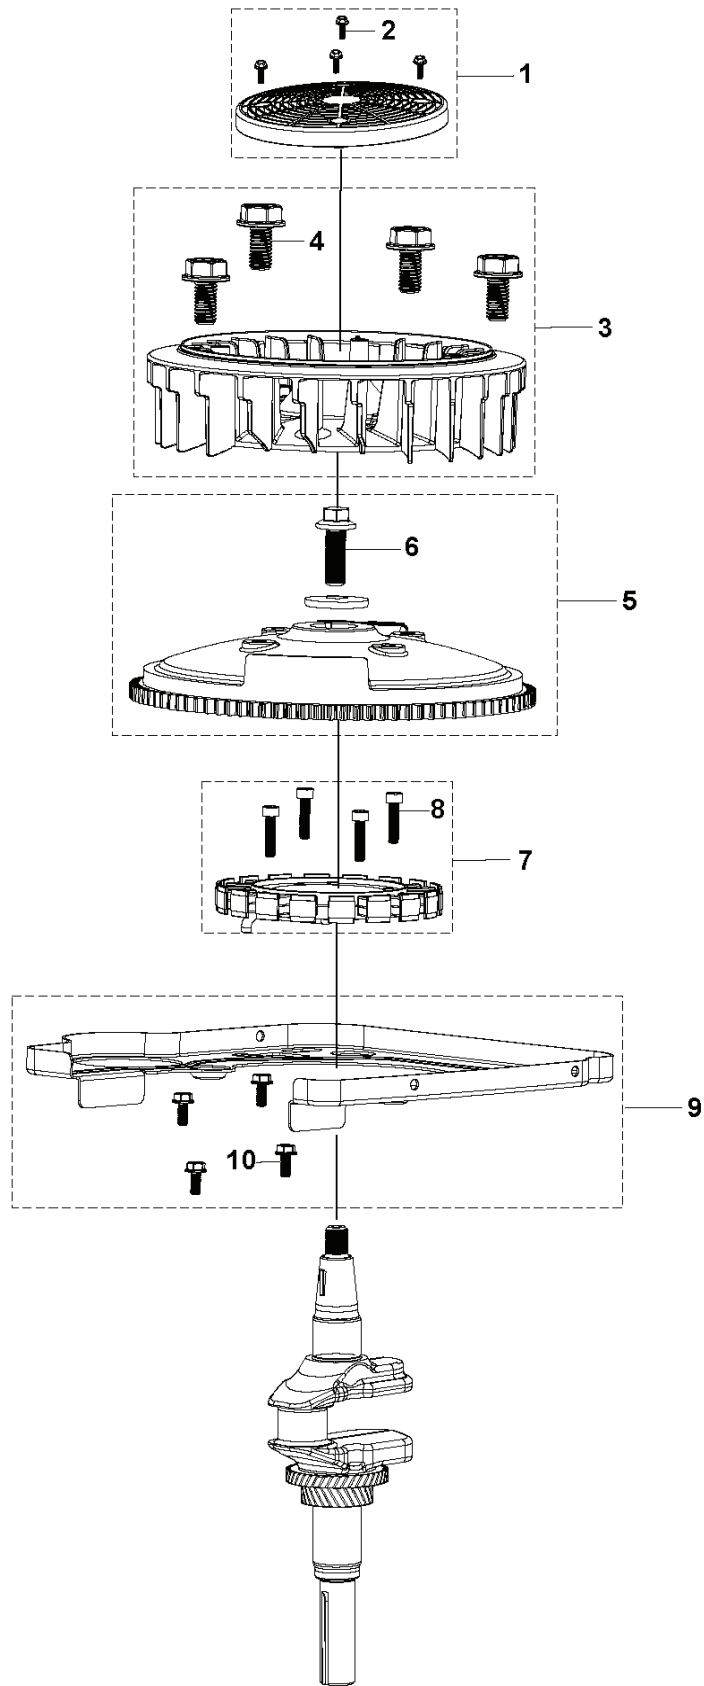

# **SPARE PARTS LIST**

**B** HS 608  
PISTON & CRANKSHAFT

---

REF.	PART NO.	DESCRIPTION	REMARK	QTY.	KIT
1	599349209	PISTON RING	SET	1	
2	599349205	PISTON ASSY		1	
3	599349116	CONNECTING ROD		1	
4	599349133	CRANKSHAFT		1	
5	599349102	CAMSHAFT	KIT	1	
6	599349222	SHAFT	BALANCING SHAFT	1	
7	599349221	SHAFT	BALANCING SHAFT	1	
8	599349065	WASHER	T430: 20.2 x 34 x 1	1	

**C** HS 608  
CARBURETTOR

REF.	PART NO.	DESCRIPTION	REMARK	QTY.	KIT
1	599349038	STUD	T430: M8/6 L=147 - MULTIPACK: 2	1	
2	599349178	GASKET KIT	CARBURETTOR GASKET KIT	1	
3	599349108	CARBURETTOR	FOR ENGINE: 598693901	1	
3	599349109	CARBURETTOR	FOR ENGINE: 596717001, 593230101	1	
4	900000002	DUMMY PART	GB/T 5789: M6 L=16	1	
5	529458201	SOLENOID	SOLENOID VALVE	1	
6	599349078	GASKET	CARBURETTOR GASKET - MULTIPACK: 10	1	
7	599349112	CHOKE ROD		1	
8	599349096	BRACKET	FUEL PUMP BRACKET - FOR ENGINE: 596717001, 593230101	1	
9	599349093	BOLT	GB/T 5789: M6 L=12	1	
10	598599901	FUEL PUMP	FOR ENGINE: 596717001, 593230101	1	
11	900000002	DUMMY PART	GB/T 5789: M6 L=16	1	
12	591165801	FUEL FILTER		1	
13	599349353	TUBE	FOR ENGINE: 596717001, 593230101	1	
14	599349359	TUBE	FOR ENGINE: 596717001, 593230101	1	
15	599595401	CLIP	HOSE CLIP - MULTIPACK: 20	1	
16	599349347	CLIP	HOSE CLIP - MULTIPACK: 20	1	

**C** HS 608  
AIR FILTER

---

REF.	PART NO.	DESCRIPTION	REMARK	QTY.	KIT
1	599349085	AIR FILTER ASSY		1	
2	599349081	AIR FILTER	ELEMENT	1	
3	599349078	GASKET	CARBURETTOR GASKET	1	
4	900000002	DUMMY PART		1	
5	599349345	NUT	GB/T 6177.1: M6	1	
7	599349353	TUBE		1	

**D** HS 608  
FLYWHEEL

---

REF.	PART NO.	DESCRIPTION	REMARK	QTY.	KIT
1	599349119	COVER KIT	COVER IMPELLER	1	
2	900000002	DUMMY PART	GB/T 5789: M5 L=16	1	
3	599349188	IMPELLER		1	
4	900000002	DUMMY PART	GB/T 5789: M5 L=16	1	
5	599349152	FLYWHEEL		1	
6	900000002	DUMMY PART	GB/T 5789: M5 L=16	1	
7	599349088	ARMATURE	ARMATURE	1	
8	900000002	DUMMY PART	GB/T 5789: M5 L=16	1	
9	599349214	PLATE	SIDE PLATE	1	
10	900000002	DUMMY PART	GB/T 5789: M5 L=16	1	