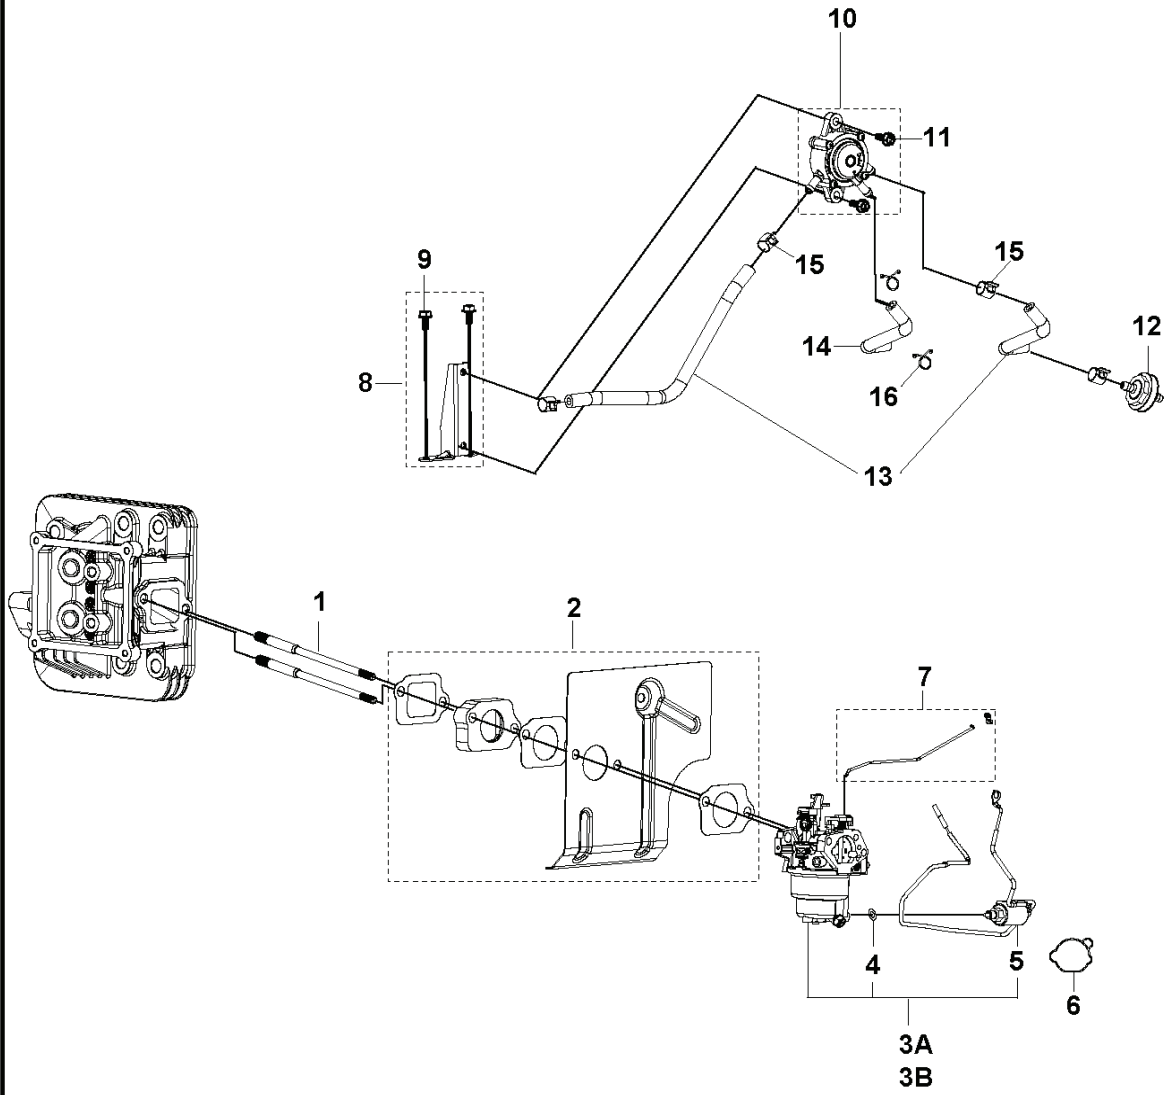

# **SPARE PARTS LIST**

**B** HS 608  
PISTON & CRANKSHAFT

---

REF.	PART NO.	DESCRIPTION	REMARK	QTY.	KIT
1	599349209	PISTON RING	SET	1	
2	599349205	PISTON ASSY		1	
3	599349116	CONNECTING ROD		1	
4	599349133	CRANKSHAFT		1	
5	599349102	CAMSHAFT	KIT	1	
6	599349222	SHAFT	BALANCING SHAFT	1	
7	599349221	SHAFT	BALANCING SHAFT	1	
8	599349065	WASHER	T430: 20.2 x 34 x 1	1	

**C** HS 608  
CARBURETTOR

REF.	PART NO.	DESCRIPTION	REMARK	QTY.	KIT
1	599349038	STUD	T430: M8/6 L=147 - MULTIPACK: 2	1	
2	599349178	GASKET KIT	CARBURETTOR GASKET KIT	1	
3	599349108	CARBURETTOR	FOR ENGINE: 598693901	1	
3	599349109	CARBURETTOR	FOR ENGINE: 596717001, 593230101	1	
4	900000002	DUMMY PART	GB/T 5789: M6 L=16	1	
5	529458201	SOLENOID	SOLENOID VALVE	1	
6	599349078	GASKET	CARBURETTOR GASKET - MULTIPACK: 10	1	
7	599349112	CHOKE ROD		1	
8	599349096	BRACKET	FUEL PUMP BRACKET - FOR ENGINE: 596717001, 593230101	1	
9	599349093	BOLT	GB/T 5789: M6 L=12	1	
10	598599901	FUEL PUMP	FOR ENGINE: 596717001, 593230101	1	
11	900000002	DUMMY PART	GB/T 5789: M6 L=16	1	
12	591165801	FUEL FILTER		1	
13	599349353	TUBE	FOR ENGINE: 596717001, 593230101	1	
14	599349359	TUBE	FOR ENGINE: 596717001, 593230101	1	
15	599595401	CLIP	HOSE CLIP - MULTIPACK: 20	1	
16	599349347	CLIP	HOSE CLIP - MULTIPACK: 20	1	

**D** HS 608  
FLYWHEEL

---

REF.	PART NO.	DESCRIPTION	REMARK	QTY.	KIT
1	599349119	COVER KIT	COVER IMPELLER	1	
2	900000002	DUMMY PART	GB/T 5789: M5 L=16	1	
3	599349188	IMPELLER		1	
4	900000002	DUMMY PART	GB/T 5789: M5 L=16	1	
5	599349152	FLYWHEEL		1	
6	900000002	DUMMY PART	GB/T 5789: M5 L=16	1	
7	599349088	ARMATURE	ARMATURE	1	
8	900000002	DUMMY PART	GB/T 5789: M5 L=16	1	
9	599349214	PLATE	SIDE PLATE	1	
10	900000002	DUMMY PART	GB/T 5789: M5 L=16	1	