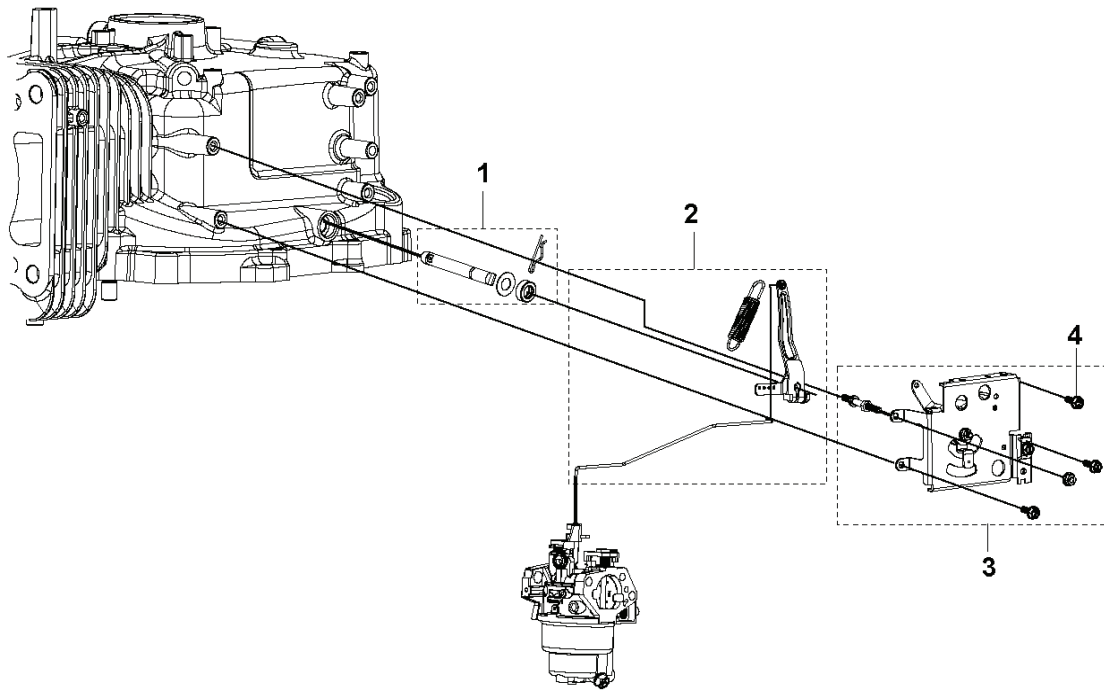

**D** HS 608  
FLYWHEEL

---

REF.	PART NO.	DESCRIPTION	REMARK	QTY.	KIT
1	599349119	COVER KIT	COVER IMPELLER	1	
2	900000002	DUMMY PART	GB/T 5789: M5 L=16	1	
3	599349188	IMPELLER		1	
4	900000002	DUMMY PART	GB/T 5789: M5 L=16	1	
5	599349152	FLYWHEEL		1	
6	900000002	DUMMY PART	GB/T 5789: M5 L=16	1	
7	599349088	ARMATURE	ARMATURE	1	
8	900000002	DUMMY PART	GB/T 5789: M5 L=16	1	
9	599349214	PLATE	SIDE PLATE	1	
10	900000002	DUMMY PART	GB/T 5789: M5 L=16	1	

**E** HS 608  
CRANKCASE COVER

---

REF.	PART NO.	DESCRIPTION	REMARK	QTY.	KIT
1	599349128	CRANKCASE KIT	CRANKCASE COVER KIT	1	
2	591165901	OIL FILTER		1	
3	599349218	SEAT BRACKET	OIL FILTER SEAT BRACKET	1	
4	900000002	DUMMY PART	GB/T 5789: M6 L=16	1	
5	599595801	BLOCK	OIL RETURN BLOCK - MULTIPACK: 5	1	
6	599349138	PIN	LOCATION PIN - MULTIPACK: 20	1	
7	599349171	GASKET	CRANKCASE COVER GASKET	1	
8	598600101	OIL PLUG		1	
9	599596801	SEAL	OIL SEAL	1	
10	599349229	STRAINER	OIL STRAINER	1	
11	900000002	DUMMY PART	GB/T 5789: M6 L=16	1	
12	599349180	GEAR	GOVERNOR GEAR	1	
13	599349198	OIL PUMP ASSY		1	
14	599349092	BOLT	T320: M8 L=50	1	

**E** HS 608  
GOVERNOR

---

REF.	PART NO.	DESCRIPTION	REMARK	QTY.	KIT
1	590972901	ARM	SPEED REGULATING ARM KIT	1	
2	599349238	THROTTLE ASSY		1	
3	599349244	THROTTLE HANDLE		1	
4	900000002	DUMMY PART	GB/T 5789: M6 L=16	1	