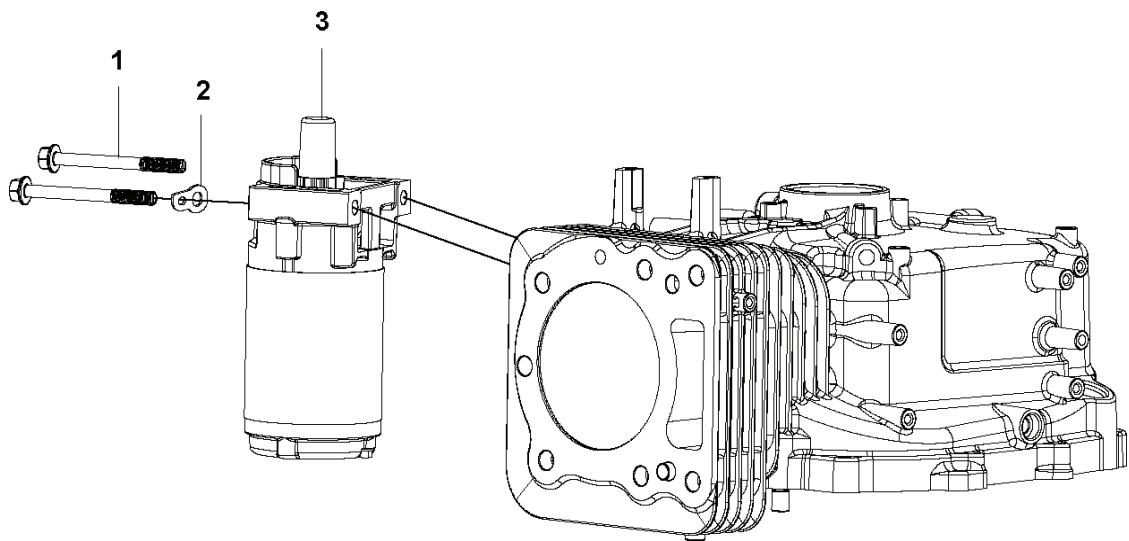

**HS 608
STARTING MOTOR**

REF.	PART NO.	DESCRIPTION	REMARK	QTY.	KIT
1	598607401	BOLT	GB/T 5789.M8 L=80 S=12	1	
2	599349097	BRACKET		1	
3	599349075	STARTER MOTOR		1