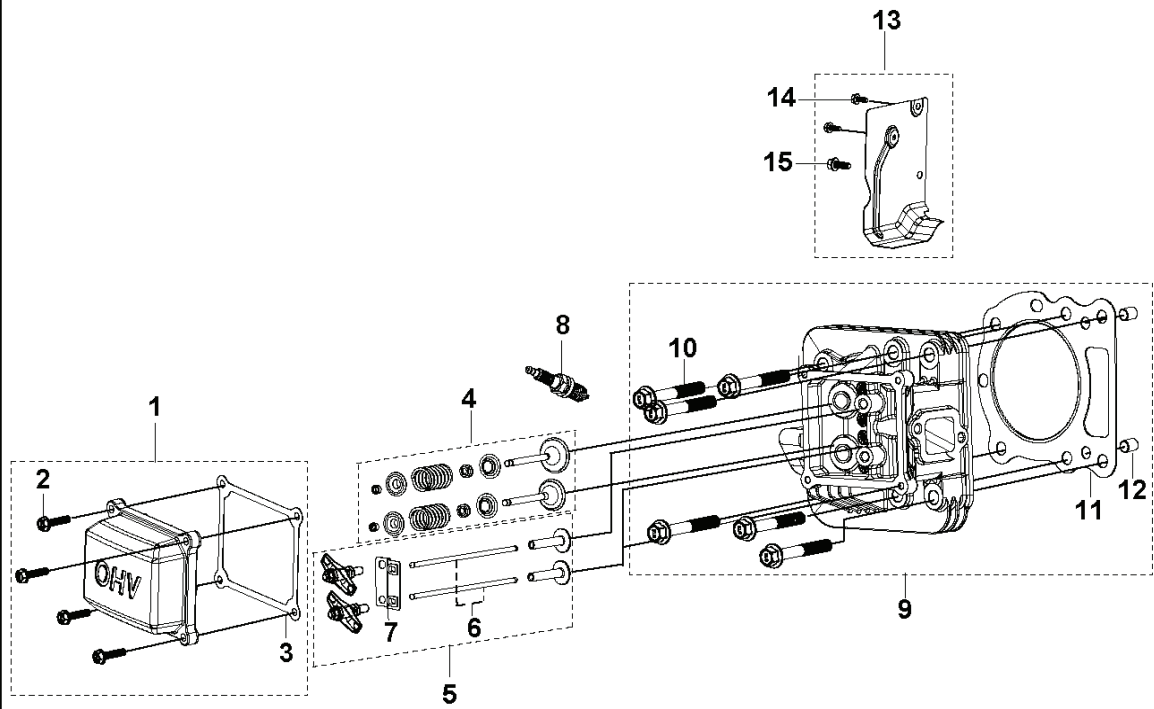

**E** HS 608  
GOVERNOR

---

REF.	PART NO.	DESCRIPTION	REMARK	QTY.	KIT
1	590972901	ARM	SPEED REGULATING ARM KIT	1	
2	599349238	THROTTLE ASSY		1	
3	599349244	THROTTLE HANDLE		1	
4	900000002	DUMMY PART	GB/T 5789: M6 L=16	1	

**HS 608  
STARTING MOTOR**

---

REF.	PART NO.	DESCRIPTION	REMARK	QTY.	KIT
1	598607401	BOLT	GB/T 5789.M8 L=80 S=12	1	
2	599349097	BRACKET		1	
3	599349075	STARTER MOTOR		1	

HS 608  
PRODUCT COMPLETE

---

REF.	PART NO.	DESCRIPTION	REMARK	QTY.	KIT
1	593230101	ENGINE	FOR: US/AU	1	
2	596717001	ENGINE	FOR: US	1	
3	598693901	ENGINE	FOREMM/US/AU/CAD	1	

**A** HS 608  
CYLINDER HEAD ASSY

REF.	PART NO.	DESCRIPTION	REMARK	QTY.	KIT
1	599349136	CYLINDER COVER	CYLINDER HEAD COVER KIT	1	
2	598684559	BOLT	GB/T 5789: M6 L=25	1	
3	599349169	GASKET	CYLINDER HEAD COVER GASKET	1	
4	599349250	VALVE KIT		1	
5	599349251	VALVE KIT	ROCKER ARM KIT	1	
6	599349216	PUSH ROD	PUSH ROD SET	1	
7	529458801	PLATE	PUSH ROD GUIDE PLATE	1	
8	590844201	SPARK PLUG	HQT-7	1	
9	599349141	CYLINDER HEAD KIT		1	
10	900000002	DUMMY PART	GB/T 16674.1: M8 L=20	1	
11	599349170	GASKET	CYLINDER HEAD GASKET	1	
12	599349138	PIN	LOCATION PIN - MULTIPACK: 20	1	
13	599349146	DEFLECTOR	AIR DEFLECTOR KIT	1	
14	900000002	DUMMY PART	GB/T 16674.1: M8 L=20	1	
15	900000002	DUMMY PART	GB/T 16674.1: M8 L=20	1	