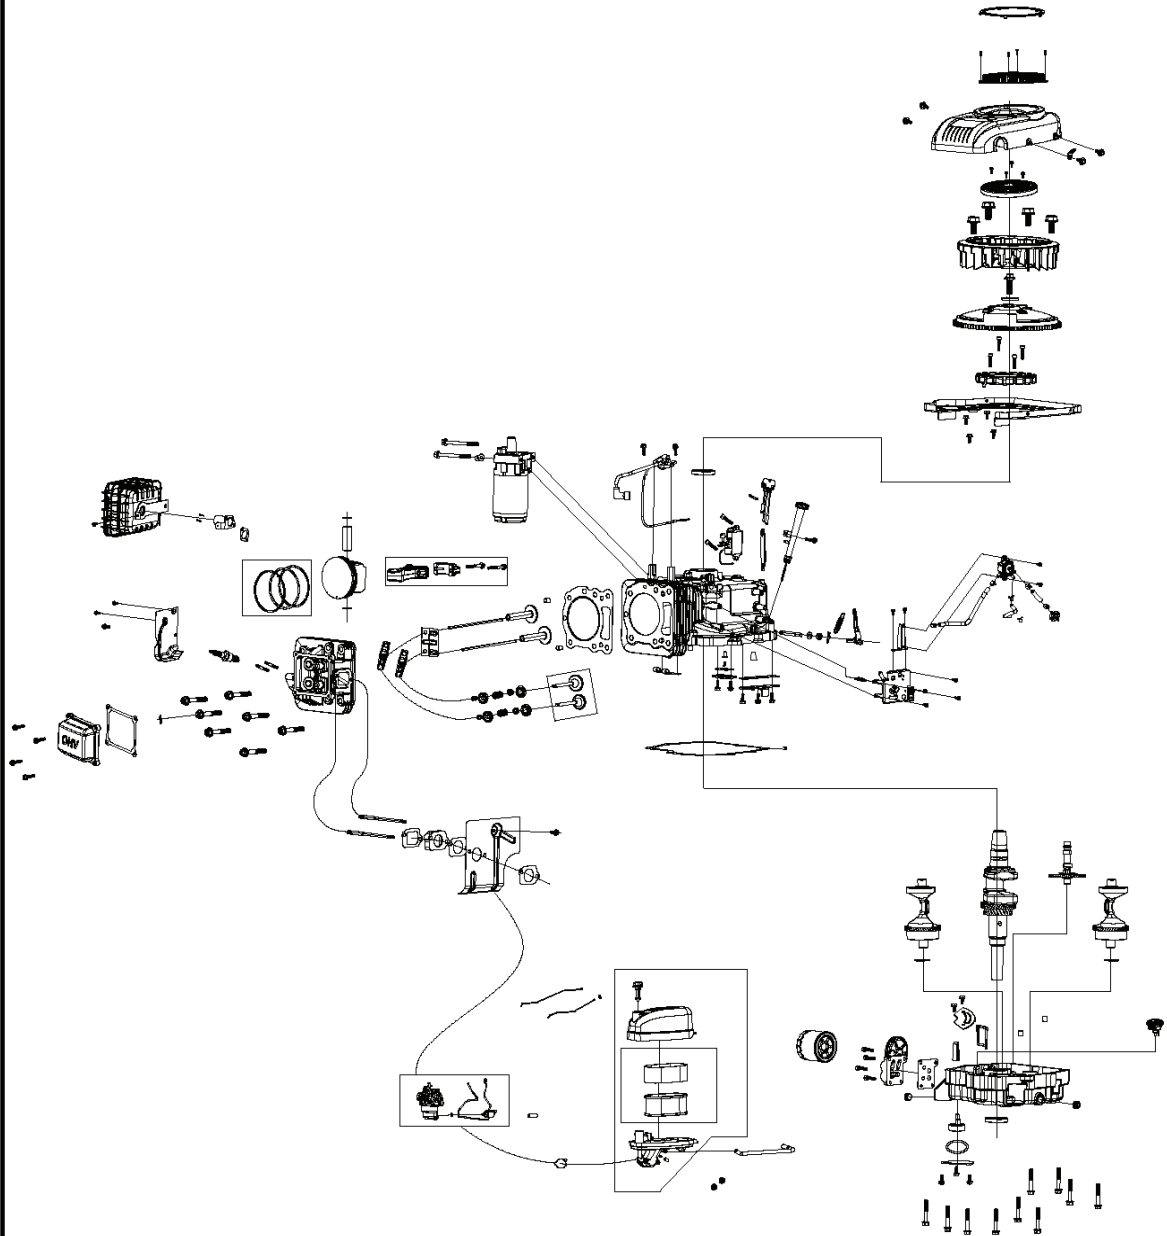

HS 608
PRODUCT COMPLETE

REF.	PART NO.	DESCRIPTION	REMARK	QTY.	KIT
1	593230101	ENGINE	FOR: US/AU	1	
2	596717001	ENGINE	FOR: US	1	
3	598693901	ENGINE	FOREMM/US/AU/CAD	1