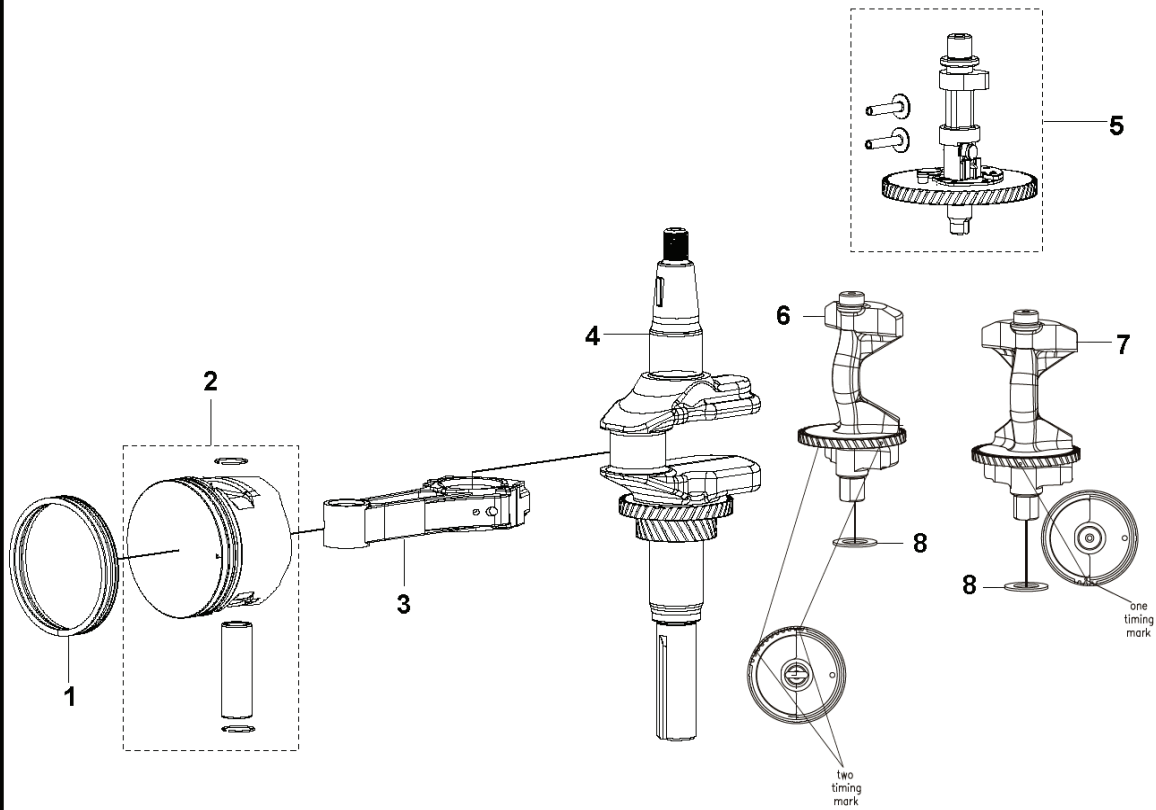

# **SPARE PARTS LIST**

**B** HS 608  
PISTON & CRANKSHAFT

---

REF.	PART NO.	DESCRIPTION	REMARK	QTY.	KIT
1	599349209	PISTON RING	SET	1	
2	599349205	PISTON ASSY		1	
3	599349116	CONNECTING ROD		1	
4	599349133	CRANKSHAFT		1	
5	599349102	CAMSHAFT	KIT	1	
6	599349222	SHAFT	BALANCING SHAFT	1	
7	599349221	SHAFT	BALANCING SHAFT	1	
8	599349065	WASHER	T430: 20.2 x 34 x 1	1	

**C** HS 608  
CARBURETTOR

REF.	PART NO.	DESCRIPTION	REMARK	QTY.	KIT
1	599349038	STUD	T430: M8/6 L=147 - MULTIPACK: 2	1	
2	599349178	GASKET KIT	CARBURETTOR GASKET KIT	1	
3	599349108	CARBURETTOR	FOR ENGINE: 598693901	1	
3	599349109	CARBURETTOR	FOR ENGINE: 596717001, 593230101	1	
4	900000002	DUMMY PART	GB/T 5789: M6 L=16	1	
5	529458201	SOLENOID	SOLENOID VALVE	1	
6	599349078	GASKET	CARBURETTOR GASKET - MULTIPACK: 10	1	
7	599349112	CHOKE ROD		1	
8	599349096	BRACKET	FUEL PUMP BRACKET - FOR ENGINE: 596717001, 593230101	1	
9	599349093	BOLT	GB/T 5789: M6 L=12	1	
10	598599901	FUEL PUMP	FOR ENGINE: 596717001, 593230101	1	
11	900000002	DUMMY PART	GB/T 5789: M6 L=16	1	
12	591165801	FUEL FILTER		1	
13	599349353	TUBE	FOR ENGINE: 596717001, 593230101	1	
14	599349359	TUBE	FOR ENGINE: 596717001, 593230101	1	
15	599595401	CLIP	HOSE CLIP - MULTIPACK: 20	1	
16	599349347	CLIP	HOSE CLIP - MULTIPACK: 20	1	

**E** HS 608  
CRANKCASE COVER

---

REF.	PART NO.	DESCRIPTION	REMARK	QTY.	KIT
1	599349128	CRANKCASE KIT	CRANKCASE COVER KIT	1	
2	591165901	OIL FILTER		1	
3	599349218	SEAT BRACKET	OIL FILTER SEAT BRACKET	1	
4	900000002	DUMMY PART	GB/T 5789: M6 L=16	1	
5	599595801	BLOCK	OIL RETURN BLOCK - MULTIPACK: 5	1	
6	599349138	PIN	LOCATION PIN - MULTIPACK: 20	1	
7	599349171	GASKET	CRANKCASE COVER GASKET	1	
8	598600101	OIL PLUG		1	
9	599596801	SEAL	OIL SEAL	1	
10	599349229	STRAINER	OIL STRAINER	1	
11	900000002	DUMMY PART	GB/T 5789: M6 L=16	1	
12	599349180	GEAR	GOVERNOR GEAR	1	
13	599349198	OIL PUMP ASSY		1	
14	599349092	BOLT	T320: M8 L=50	1	