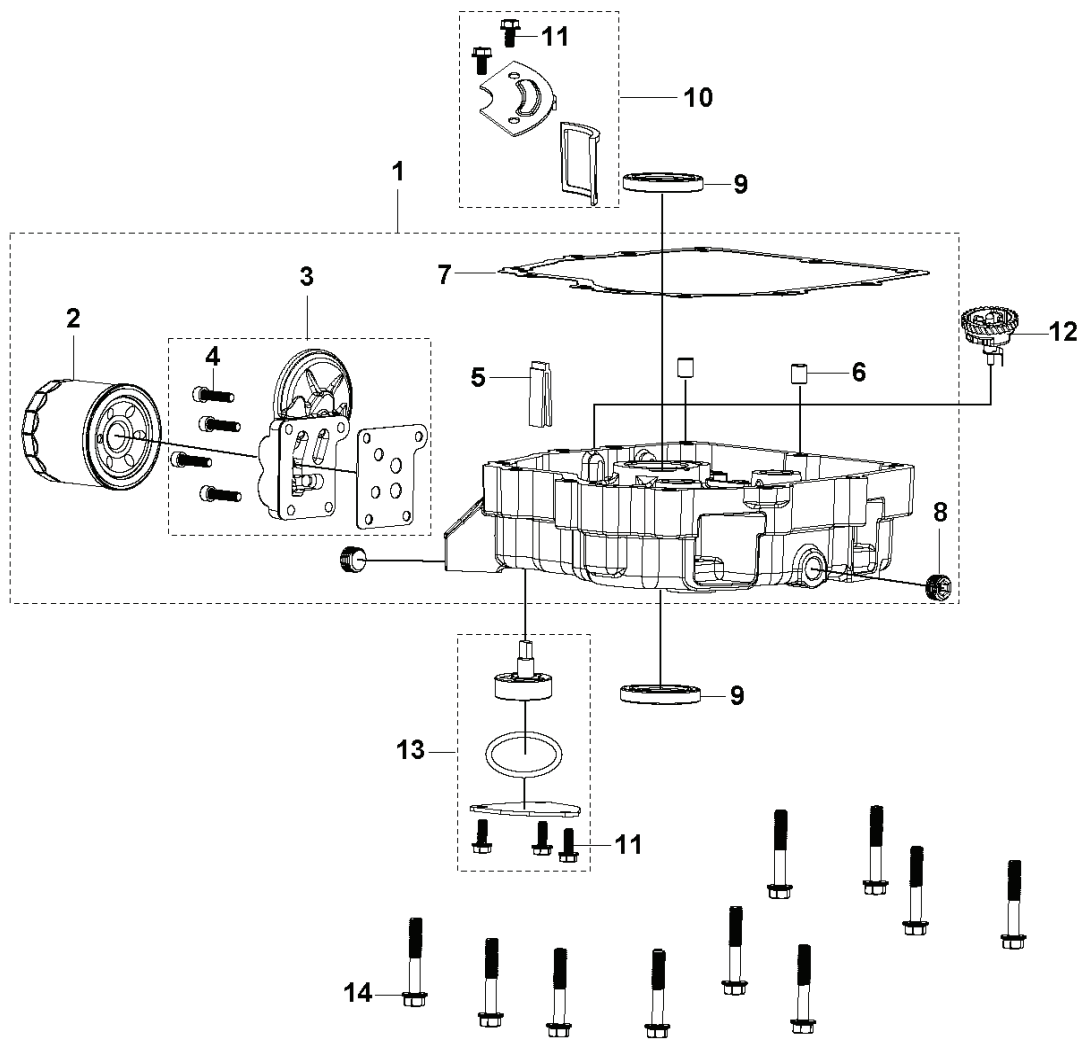

**D** HS 608  
CRANKCASE & ELECTRICAL

REF.	PART NO.	DESCRIPTION	REMARK	QTY.	KIT
1	599349126	CRANKCASE		1	
2	599596801	SEAL	OIL SEAL	1	
3	599349184	IGNITION COIL		1	
4	598684567	BOLT	GB/T 5789: M6 L=20	1	
5	599349047	VARIATOR	VOLTAGE RECTIFIER KIT	1	
6	599349091	BOLT	GB/T 70.1: M6 L=20	1	
7	599349117	CONNECTOR	CONNECTING WIRE	1	
8	599349175	GASKET	INSULATION GASKET	1	
9	599349148	DIPSTICK	FOR ENGINE: 598693901	1	
9	599349149	DIPSTICK	FOR ENGINE: 596717001, 593230101	1	
10	529458301	CABLE GUARD	KIT	1	
11	599349217	REGULATOR	REGULATOR VALVE AND COVER	1	
12	900000002	DUMMY PART	GB/T 5789: M6 L=16	1	
13	599349252	VALVE KIT	LEAF VALVE	1	

**D** HS 608  
FLYWHEEL

---

REF.	PART NO.	DESCRIPTION	REMARK	QTY.	KIT
1	599349119	COVER KIT	COVER IMPELLER	1	
2	900000002	DUMMY PART	GB/T 5789: M5 L=16	1	
3	599349188	IMPELLER		1	
4	900000002	DUMMY PART	GB/T 5789: M5 L=16	1	
5	599349152	FLYWHEEL		1	
6	900000002	DUMMY PART	GB/T 5789: M5 L=16	1	
7	599349088	ARMATURE	ARMATURE	1	
8	900000002	DUMMY PART	GB/T 5789: M5 L=16	1	
9	599349214	PLATE	SIDE PLATE	1	
10	900000002	DUMMY PART	GB/T 5789: M5 L=16	1	

**E** HS 608  
CRANKCASE COVER

---

REF.	PART NO.	DESCRIPTION	REMARK	QTY.	KIT
1	599349128	CRANKCASE KIT	CRANKCASE COVER KIT	1	
2	591165901	OIL FILTER		1	
3	599349218	SEAT BRACKET	OIL FILTER SEAT BRACKET	1	
4	900000002	DUMMY PART	GB/T 5789: M6 L=16	1	
5	599595801	BLOCK	OIL RETURN BLOCK - MULTIPACK: 5	1	
6	599349138	PIN	LOCATION PIN - MULTIPACK: 20	1	
7	599349171	GASKET	CRANKCASE COVER GASKET	1	
8	598600101	OIL PLUG		1	
9	599596801	SEAL	OIL SEAL	1	
10	599349229	STRAINER	OIL STRAINER	1	
11	900000002	DUMMY PART	GB/T 5789: M6 L=16	1	
12	599349180	GEAR	GOVERNOR GEAR	1	
13	599349198	OIL PUMP ASSY		1	
14	599349092	BOLT	T320: M8 L=50	1	

**E** HS 608  
GOVERNOR

---

REF.	PART NO.	DESCRIPTION	REMARK	QTY.	KIT
1	590972901	ARM	SPEED REGULATING ARM KIT	1	
2	599349238	THROTTLE ASSY		1	
3	599349244	THROTTLE HANDLE		1	
4	900000002	DUMMY PART	GB/T 5789: M6 L=16	1	