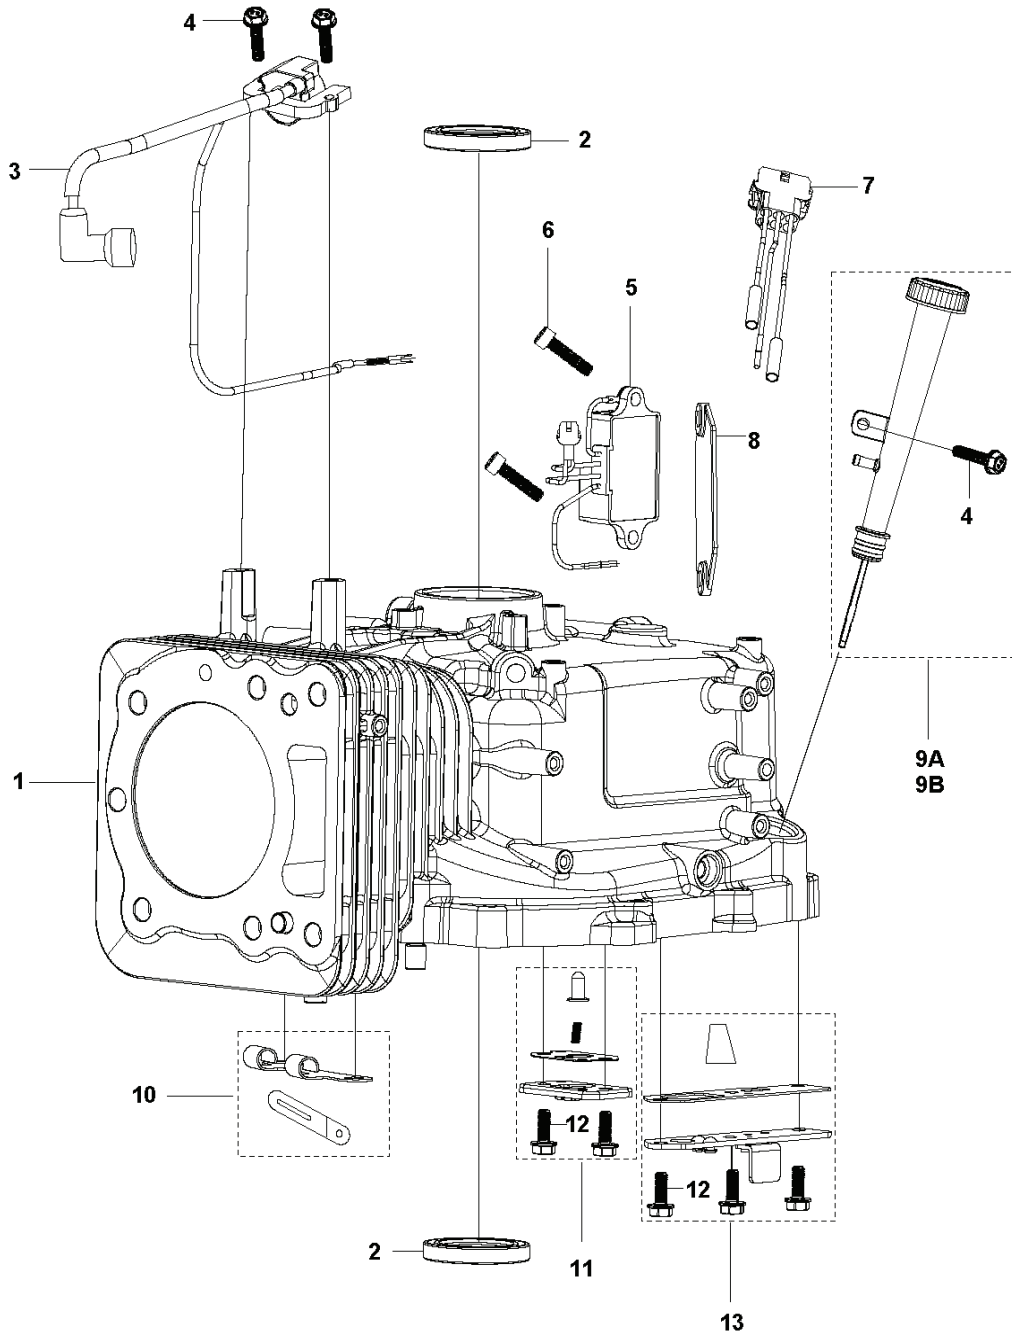

D HS 608
CRANKCASE & ELECTRICAL

REF.	PART NO.	DESCRIPTION	REMARK	QTY.	KIT
1	599349126	CRANKCASE		1	
2	599596801	SEAL	OIL SEAL	1	
3	599349184	IGNITION COIL		1	
4	598684567	BOLT	GB/T 5789: M6 L=20	1	
5	599349047	VARIATOR	VOLTAGE RECTIFIER KIT	1	
6	599349091	BOLT	GB/T 70.1: M6 L=20	1	
7	599349117	CONNECTOR	CONNECTING WIRE	1	
8	599349175	GASKET	INSULATION GASKET	1	
9	599349148	DIPSTICK	FOR ENGINE: 598693901	1	
9	599349149	DIPSTICK	FOR ENGINE: 596717001, 593230101	1	
10	529458301	CABLE GUARD	KIT	1	
11	599349217	REGULATOR	REGULATOR VALVE AND COVER	1	
12	900000002	DUMMY PART	GB/T 5789: M6 L=16	1	
13	599349252	VALVE KIT	LEAF VALVE	1