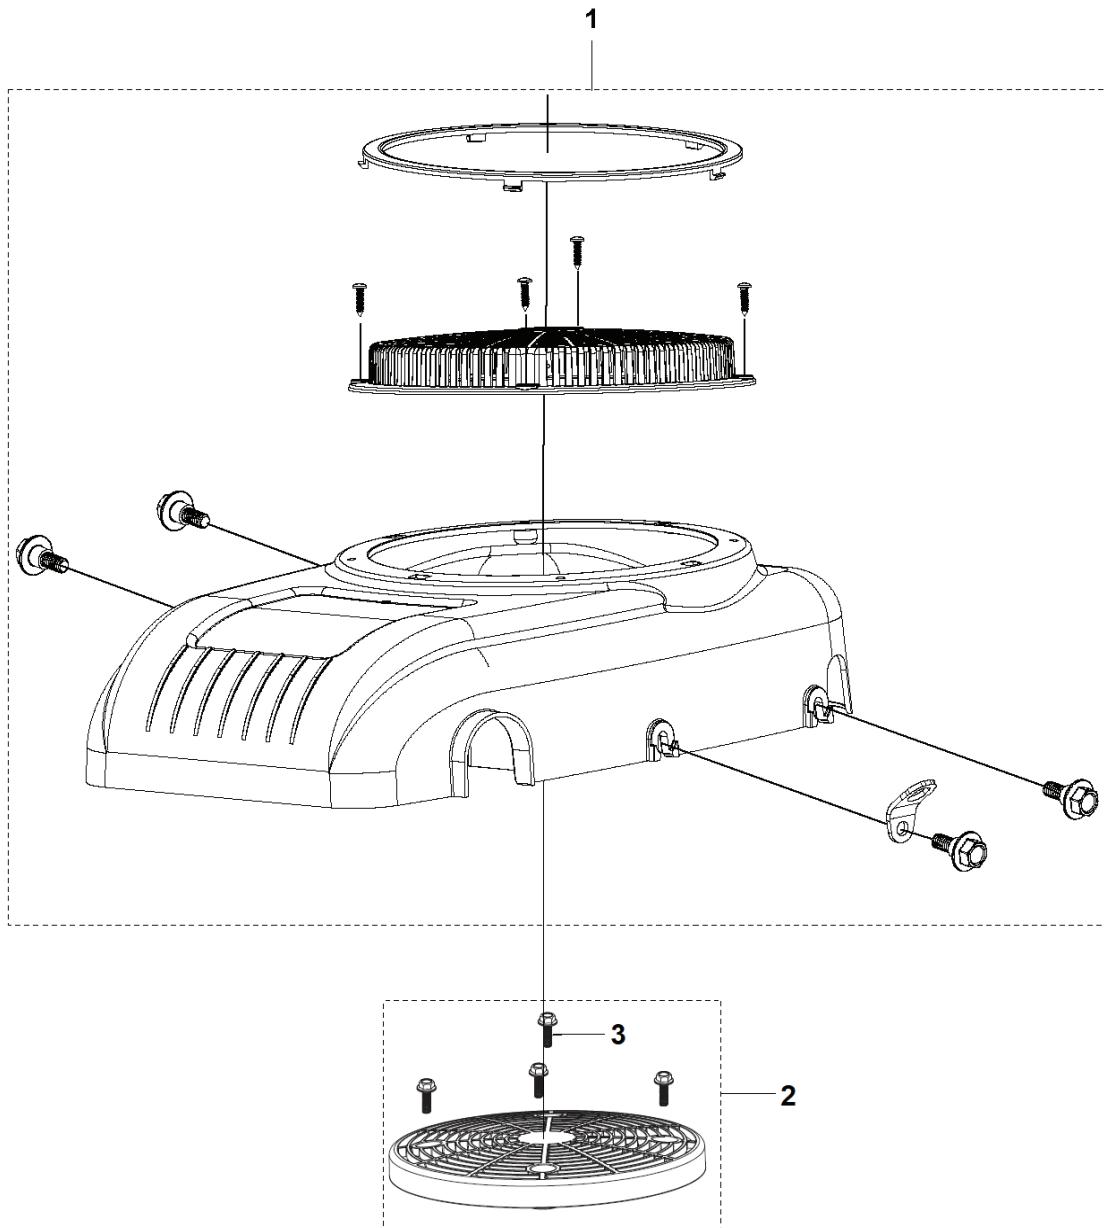

F HS 608
ENGINE COVER

REF.	PART NO.	DESCRIPTION	REMARK	QTY.	KIT
1	599349120	COVER	FAN COVER	1	
2	599349119	COVER KIT		1