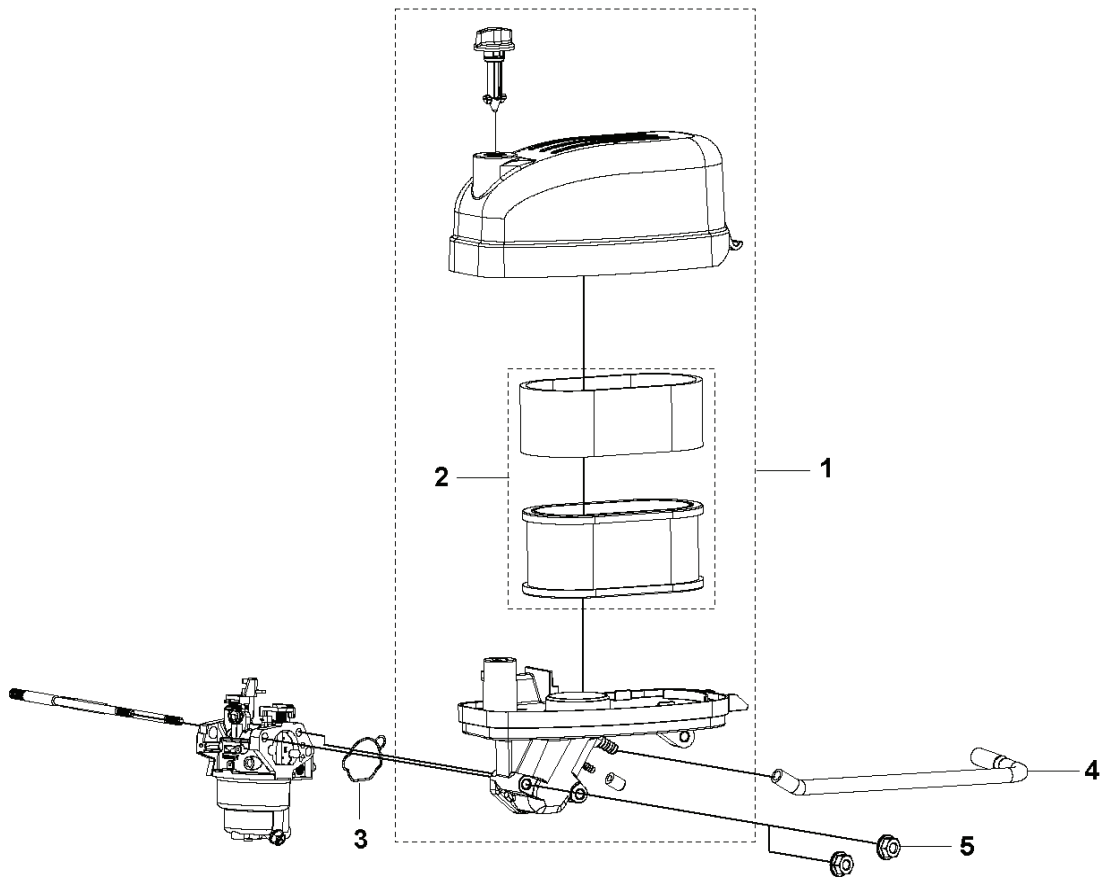

# **SPARE PARTS LIST**

**B** HS 608  
PISTON & CRANKSHAFT

---

REF.	PART NO.	DESCRIPTION	REMARK	QTY.	KIT
1	599349209	PISTON RING	SET	1	
2	599349205	PISTON ASSY		1	
3	599349116	CONNECTING ROD		1	
4	599349133	CRANKSHAFT		1	
5	599349102	CAMSHAFT	KIT	1	
6	599349222	SHAFT	BALANCING SHAFT	1	
7	599349221	SHAFT	BALANCING SHAFT	1	
8	599349065	WASHER	T430: 20.2 x 34 x 1	1	

**C** HS 608  
CARBURETTOR

REF.	PART NO.	DESCRIPTION	REMARK	QTY.	KIT
1	599349038	STUD	T430: M8/6 L=147 - MULTIPACK: 2	1	
2	599349178	GASKET KIT	CARBURETTOR GASKET KIT	1	
3	599349108	CARBURETTOR	FOR ENGINE: 598693901	1	
3	599349109	CARBURETTOR	FOR ENGINE: 596717001, 593230101	1	
4	900000002	DUMMY PART	GB/T 5789: M6 L=16	1	
5	529458201	SOLENOID	SOLENOID VALVE	1	
6	599349078	GASKET	CARBURETTOR GASKET - MULTIPACK: 10	1	
7	599349112	CHOKE ROD		1	
8	599349096	BRACKET	FUEL PUMP BRACKET - FOR ENGINE: 596717001, 593230101	1	
9	599349093	BOLT	GB/T 5789: M6 L=12	1	
10	598599901	FUEL PUMP	FOR ENGINE: 596717001, 593230101	1	
11	900000002	DUMMY PART	GB/T 5789: M6 L=16	1	
12	591165801	FUEL FILTER		1	
13	599349353	TUBE	FOR ENGINE: 596717001, 593230101	1	
14	599349359	TUBE	FOR ENGINE: 596717001, 593230101	1	
15	599595401	CLIP	HOSE CLIP - MULTIPACK: 20	1	
16	599349347	CLIP	HOSE CLIP - MULTIPACK: 20	1	

**C** HS 608  
AIR FILTER

---

REF.	PART NO.	DESCRIPTION	REMARK	QTY.	KIT
1	599349085	AIR FILTER ASSY		1	
2	599349081	AIR FILTER	ELEMENT	1	
3	599349078	GASKET	CARBURETTOR GASKET	1	
4	900000002	DUMMY PART		1	
5	599349345	NUT	GB/T 6177.1: M6	1	
7	599349353	TUBE		1	

**D** HS 608  
FLYWHEEL

---

REF.	PART NO.	DESCRIPTION	REMARK	QTY.	KIT
1	599349119	COVER KIT	COVER IMPELLER	1	
2	900000002	DUMMY PART	GB/T 5789: M5 L=16	1	
3	599349188	IMPELLER		1	
4	900000002	DUMMY PART	GB/T 5789: M5 L=16	1	
5	599349152	FLYWHEEL		1	
6	900000002	DUMMY PART	GB/T 5789: M5 L=16	1	
7	599349088	ARMATURE	ARMATURE	1	
8	900000002	DUMMY PART	GB/T 5789: M5 L=16	1	
9	599349214	PLATE	SIDE PLATE	1	
10	900000002	DUMMY PART	GB/T 5789: M5 L=16	1	