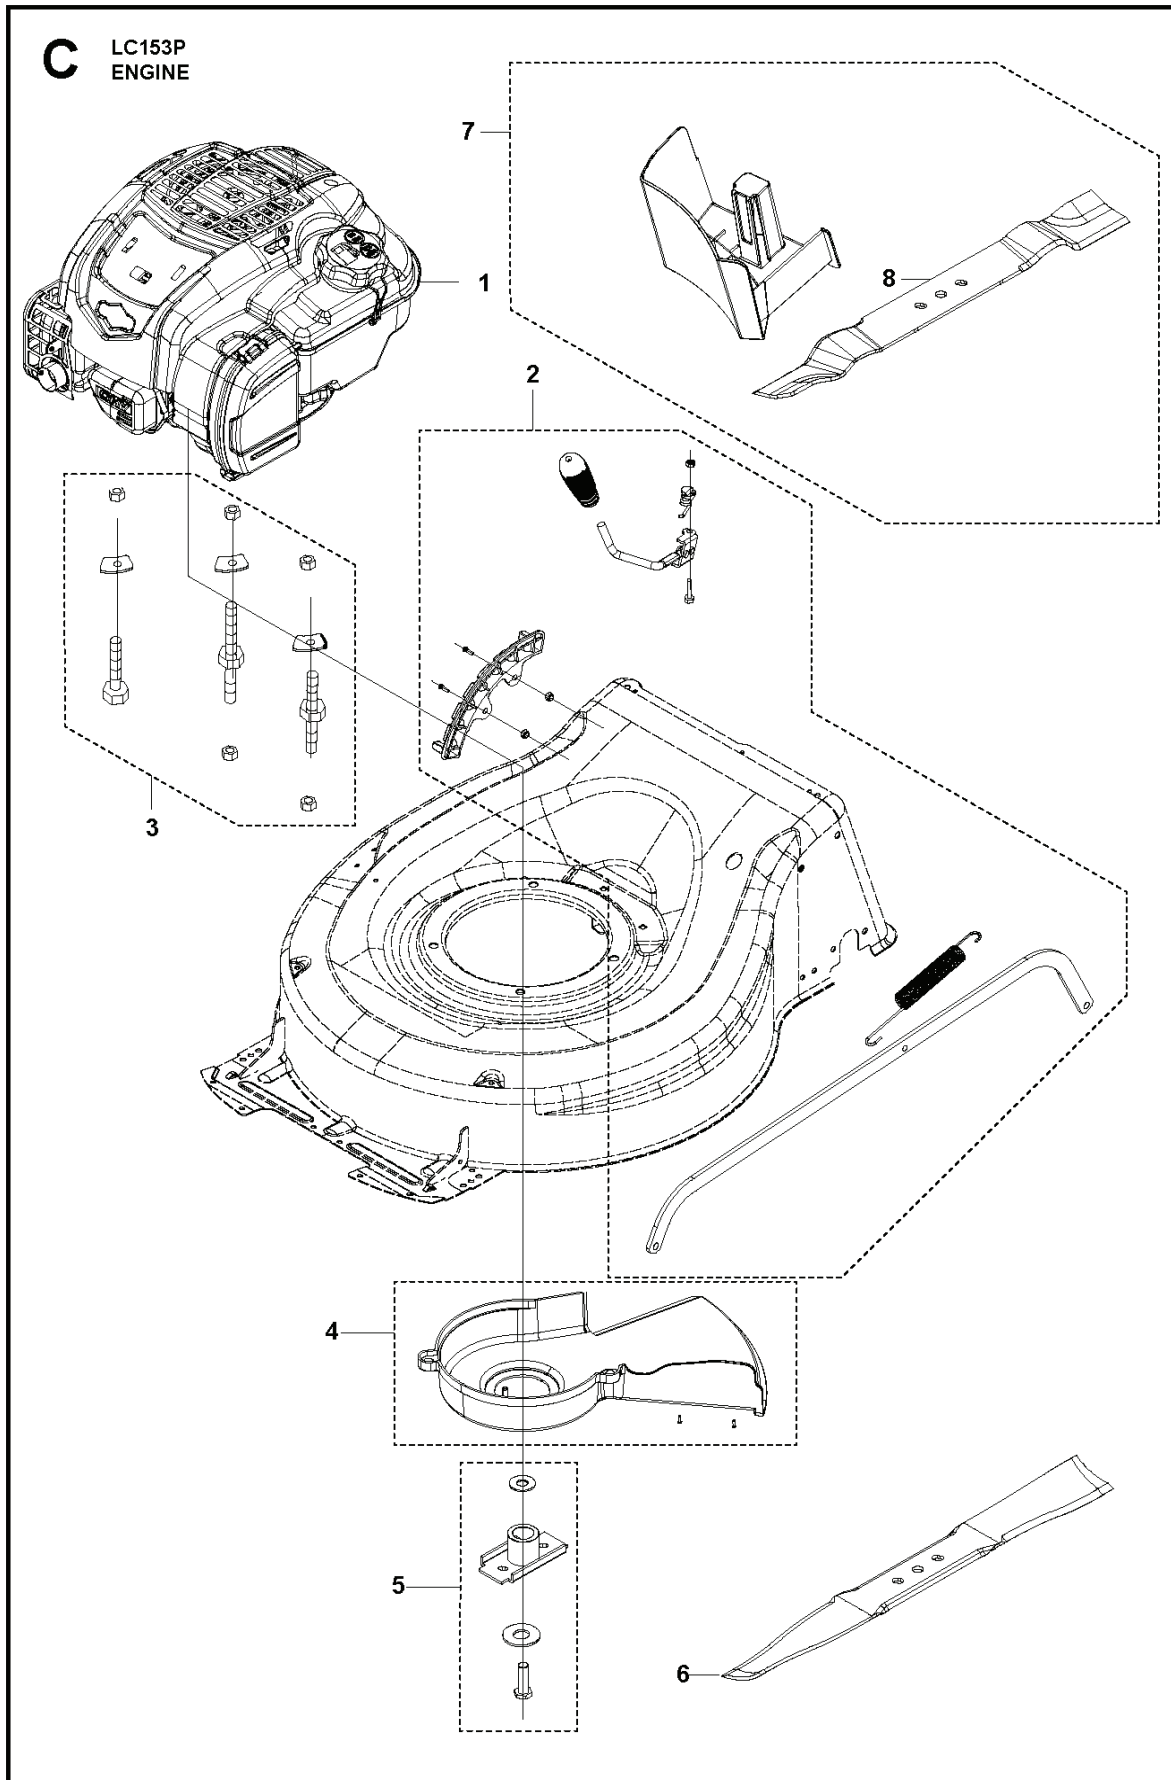

SPARE PARTS CATALOGUE

**LAWN MOWERS: CONSUMER WALK-BEHINDS: HUSQVARNA LC
153P**

Spare Parts List

SPARE PARTS LIST

LAWN MOWERS: CONSUMER WALK-
BEHINDS

HUSQVARNA LC 153P

LAWN MOWERS: CONSUMER WALK-BEHINDS

PXM_REF	PXM_PARTNO	DESCRIPTION	PXM_REMARK	QTY.
1	598684111	PLATE KIT	SIDE DISCHARGE PLATE	1
2	598684119	FLAP	REAR DOOR	1
3	598684128	SEALING PLATE	SEALING PLATE	1
4	598861201	CHASSIS	chassis	1
5	598684122	COVER KIT	FRONT COVER	1
6	598818701	AXLE	WHEEL AXLE	1
7	598512901	WHEEL	FRONT WHEEL	2
8	598721701	DUST SEAL	DUST-PROOF RING	1
9	598513301	AXLE	REAR SHAFT	1
10	598684109	AXLE	WHEEL AXLE	1
11	598684103	WHEEL	FRONT WHEEL	2
12	599138801	ROD	connecting rod	1
13	599138901	SPRING	tension spring of connecting rod	1
14	598819001	COVER	SIDE DISCHARGE PROTECTIVE COVER	1
15	599139101	HANDLE KIT	HEIGHT ADJUSTMENT HANDLE	1
16	599139001	PLATE KIT	HEIGHT ADJUSTMENT PLATE	1

D LC153P
GRASS HANDLING

LAWN MOWERS: CONSUMER WALK-BEHINDS

PXM_REF	PXM_PARTNO	DESCRIPTION	PXM_REMARK	QTY.
1	598684121	GRASS BAG ASSY	GRASS BAG KIT	1

LAWN MOWERS: CONSUMER WALK-BEHINDS

PXM_REF	PXM_PARTNO	DESCRIPTION	PXM_REMARK	QTY.
2	598684107	HEIGHT ADJUSTER	HEIGHT ADJUSTER	1
3	598742601	INSTALLATION KIT	BOLTS AND NUTS	1
4	598513501	COVER	BELT COVER	1
5	598684105	BLADE SUPPORT	BLADE ADAPTER	1
6	598562601	BLADE	Collect blade	1
7	598018001	MULCH KIT	MULCHING KIT	1
8	597683901	BLADE	Mulch blade	1

B LC153P
HANDLE

LAWN MOWERS: CONSUMER WALK-BEHINDS

PXM_REF	PXM_PARTNO	DESCRIPTION	PXM_REMARK	QTY.
1	598818201	BAIL ARM ASSY	BAIL ARM	1
2	598722001	HANDLE KIT	HANDLE AND SHEATH	1
3	598684129	BAIL ARM ASSY	BAIL ARM	1
4	598825601	HANDLE KIT	HANDLE	1
5	598861501	CABLE ASSY	choke cable assy	1
6	598861401	CLIP	cable clamp	1
7	598684125	KNOB ASSY	KNOB	1
8	598684113	SUPPORT KIT	HANDLE BRACKET	1