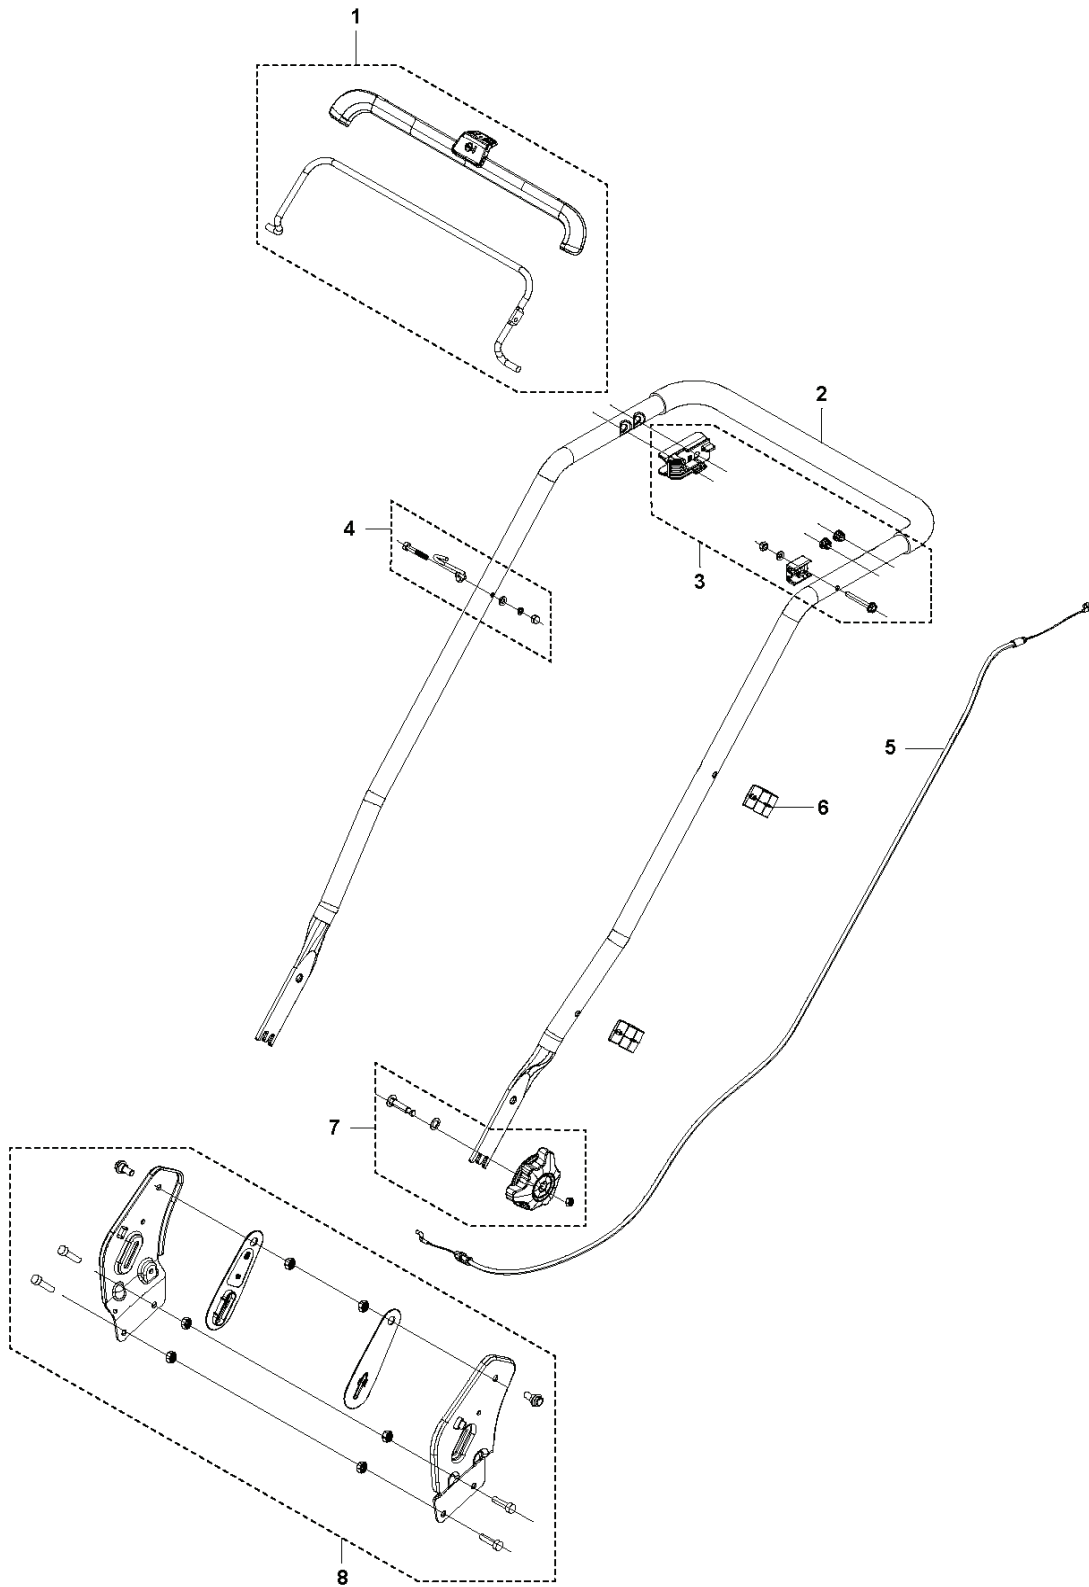

SPARE PARTS CATALOGUE

**LAWN MOWERS: CONSUMER WALK-BEHINDS: HUSQVARNA LC
153P**

Spare Parts List

SPARE PARTS LIST

LAWN MOWERS: CONSUMER WALK-
BEHINDS

HUSQVARNA LC 153P

LAWN MOWERS: CONSUMER WALK-BEHINDS

PXM_REF	PXM_PARTNO	DESCRIPTION	PXM_REMARK	QTY.
1	598684111	PLATE KIT	SIDE DISCHARGE PLATE	1
2	598684119	FLAP	REAR DOOR	1
3	598684128	SEALING PLATE	SEALING PLATE	1
4	598861201	CHASSIS	chassis	1
5	598684122	COVER KIT	FRONT COVER	1
6	598818701	AXLE	WHEEL AXLE	1
7	598512901	WHEEL	FRONT WHEEL	2
8	598721701	DUST SEAL	DUST-PROOF RING	1
9	598513301	AXLE	REAR SHAFT	1
10	598684109	AXLE	WHEEL AXLE	1
11	598684103	WHEEL	FRONT WHEEL	2
12	599138801	ROD	connecting rod	1
13	599138901	SPRING	tension spring of connecting rod	1
14	598819001	COVER	SIDE DISCHARGE PROTECTIVE COVER	1
15	599139101	HANDLE KIT	HEIGHT ADJUSTMENT HANDLE	1
16	599139001	PLATE KIT	HEIGHT ADJUSTMENT PLATE	1

D LC153P
GRASS HANDLING

LAWN MOWERS: CONSUMER WALK-BEHINDS

PXM_REF	PXM_PARTNO	DESCRIPTION	PXM_REMARK	QTY.
1	598684121	GRASS BAG ASSY	GRASS BAG KIT	1

LAWN MOWERS: CONSUMER WALK-BEHINDS

PXM_REF	PXM_PARTNO	DESCRIPTION	PXM_REMARK	QTY.
2	598684107	HEIGHT ADJUSTER	HEIGHT ADJUSTER	1
3	598742601	INSTALLATION KIT	BOLTS AND NUTS	1
4	598513501	COVER	BELT COVER	1
5	598684105	BLADE SUPPORT	BLADE ADAPTER	1
6	598562601	BLADE	Collect blade	1
7	598018001	MULCH KIT	MULCHING KIT	1
8	597683901	BLADE	Mulch blade	1

B LC153P
HANDLE

LAWN MOWERS: CONSUMER WALK-BEHINDS

PXM_REF	PXM_PARTNO	DESCRIPTION	PXM_REMARK	QTY.
1	598818201	BAIL ARM ASSY	BAIL ARM	1
2	598722001	HANDLE KIT	HANDLE AND SHEATH	1
3	598684129	BAIL ARM ASSY	BAIL ARM	1
4	598825601	HANDLE KIT	HANDLE	1
5	598861501	CABLE ASSY	choke cable assy	1
6	598861401	CLIP	cable clamp	1
7	598684125	KNOB ASSY	KNOB	1
8	598684113	SUPPORT KIT	HANDLE BRACKET	1