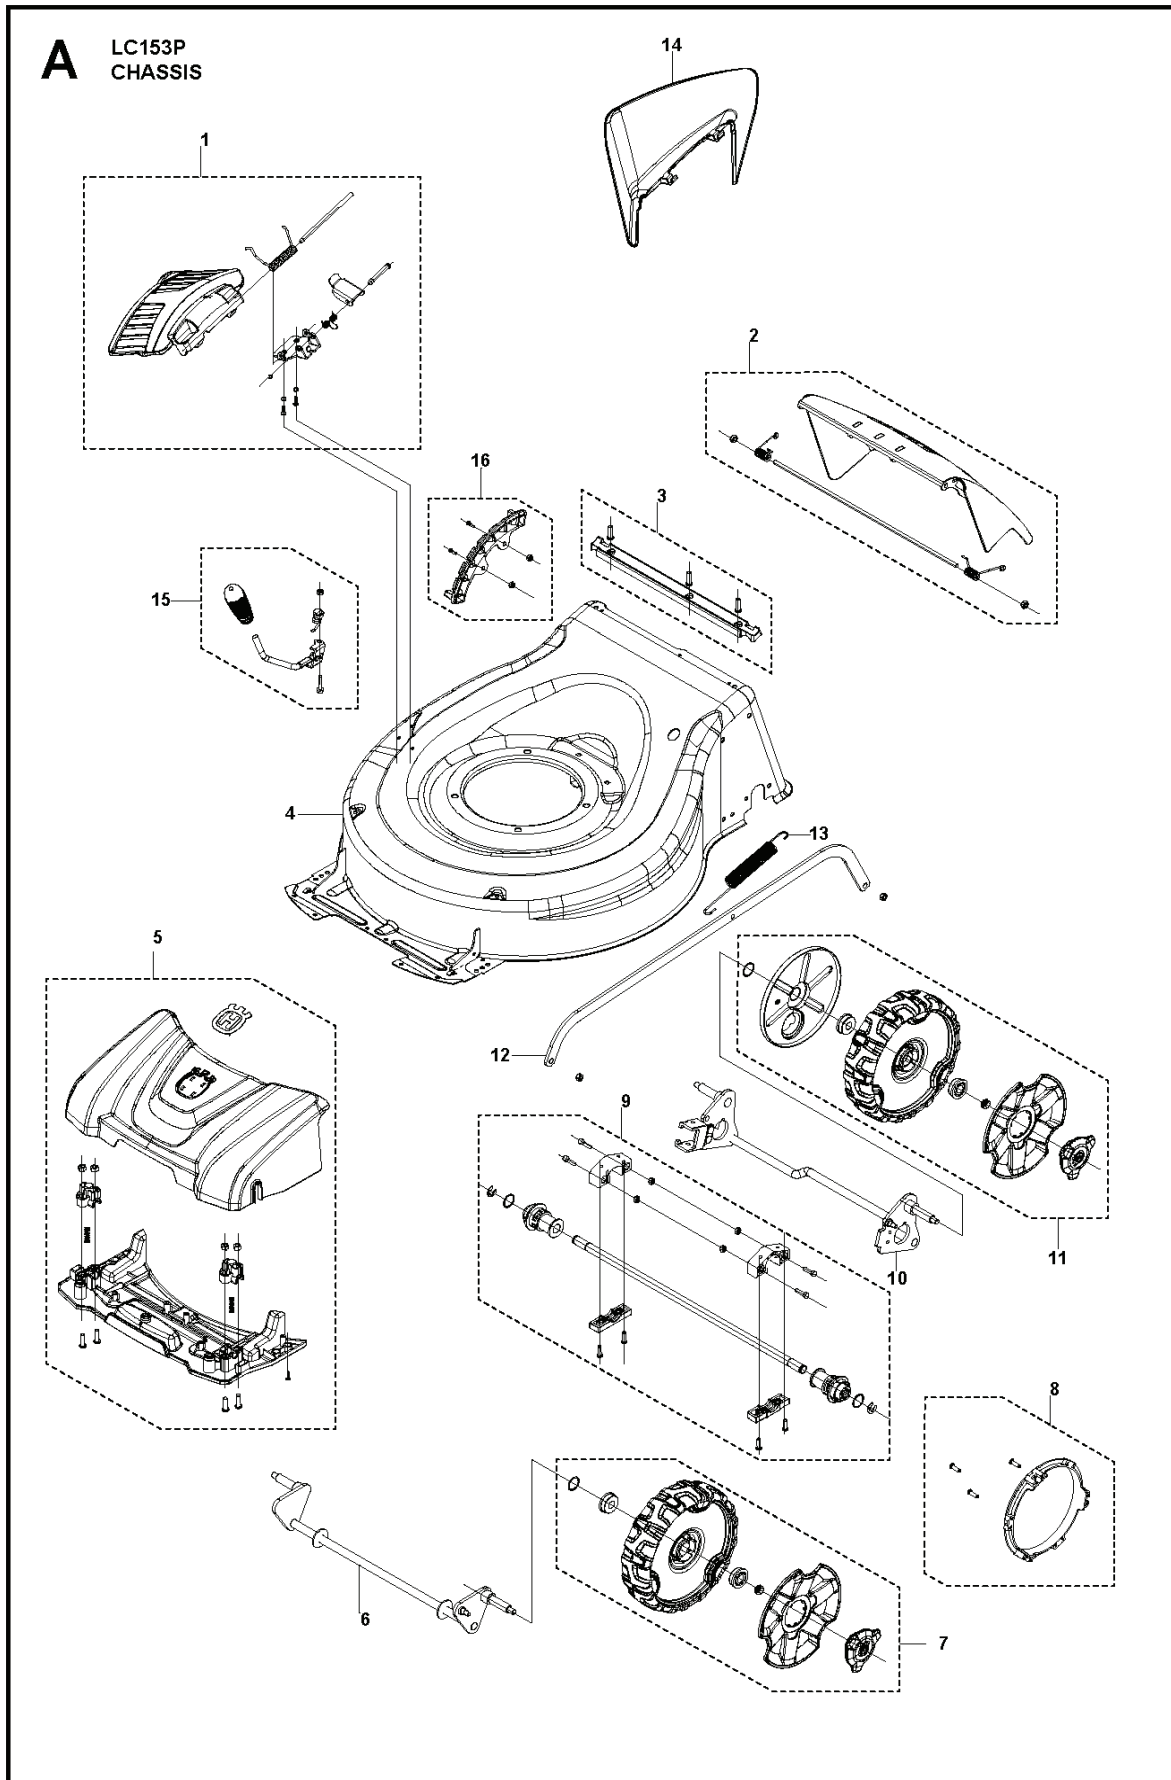

SPARE PARTS CATALOGUE

**LAWN MOWERS: CONSUMER WALK-BEHINDS: HUSQVARNA LC
153P**

Spare Parts List

SPARE PARTS LIST

LAWN MOWERS: CONSUMER WALK-
BEHINDS

HUSQVARNA LC 153P

LAWN MOWERS: CONSUMER WALK-BEHINDS

PXM_REF	PXM_PARTNO	DESCRIPTION	PXM_REMARK	QTY.
1	598684111	PLATE KIT	SIDE DISCHARGE PLATE	1
2	598684119	FLAP	REAR DOOR	1
3	598684128	SEALING PLATE	SEALING PLATE	1
4	598861201	CHASSIS	chassis	1
5	598684122	COVER KIT	FRONT COVER	1
6	598818701	AXLE	WHEEL AXLE	1
7	598512901	WHEEL	FRONT WHEEL	2
8	598721701	DUST SEAL	DUST-PROOF RING	1
9	598513301	AXLE	REAR SHAFT	1
10	598684109	AXLE	WHEEL AXLE	1
11	598684103	WHEEL	FRONT WHEEL	2
12	599138801	ROD	connecting rod	1
13	599138901	SPRING	tension spring of connecting rod	1
14	598819001	COVER	SIDE DISCHARGE PROTECTIVE COVER	1
15	599139101	HANDLE KIT	HEIGHT ADJUSTMENT HANDLE	1
16	599139001	PLATE KIT	HEIGHT ADJUSTMENT PLATE	1

B LC153P
HANDLE

LAWN MOWERS: CONSUMER WALK-BEHINDS

PXM_REF	PXM_PARTNO	DESCRIPTION	PXM_REMARK	QTY.
1	598818201	BAIL ARM ASSY	BAIL ARM	1
2	598722001	HANDLE KIT	HANDLE AND SHEATH	1
3	598684129	BAIL ARM ASSY	BAIL ARM	1
4	598825601	HANDLE KIT	HANDLE	1
5	598861501	CABLE ASSY	choke cable assy	1
6	598861401	CLIP	cable clamp	1
7	598684125	KNOB ASSY	KNOB	1
8	598684113	SUPPORT KIT	HANDLE BRACKET	1