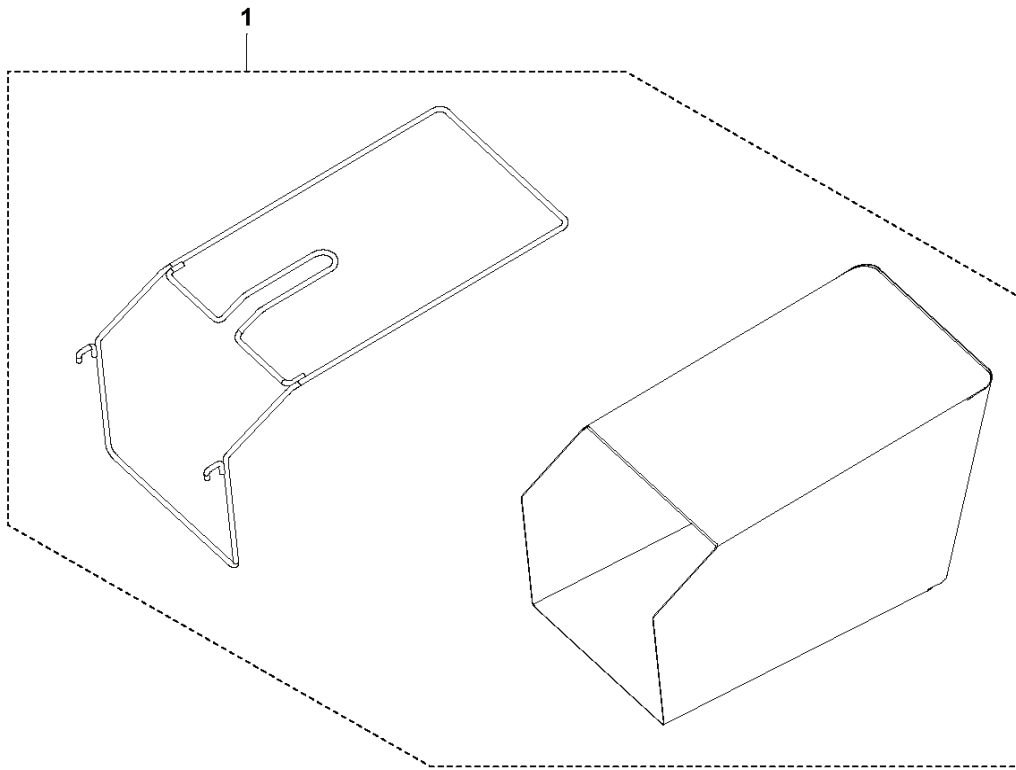

SPARE PARTS CATALOGUE

**LAWN MOWERS: CONSUMER WALK-BEHINDS: HUSQVARNA LC
153P**

Spare Parts List

SPARE PARTS LIST

LAWN MOWERS: CONSUMER WALK-
BEHINDS

HUSQVARNA LC 153P

LAWN MOWERS: CONSUMER WALK-BEHINDS

PXM_REF	PXM_PARTNO	DESCRIPTION	PXM_REMARK	QTY.
1	598684111	PLATE KIT	SIDE DISCHARGE PLATE	1
2	598684119	FLAP	REAR DOOR	1
3	598684128	SEALING PLATE	SEALING PLATE	1
4	598861201	CHASSIS	chassis	1
5	598684122	COVER KIT	FRONT COVER	1
6	598818701	AXLE	WHEEL AXLE	1
7	598512901	WHEEL	FRONT WHEEL	2
8	598721701	DUST SEAL	DUST-PROOF RING	1
9	598513301	AXLE	REAR SHAFT	1
10	598684109	AXLE	WHEEL AXLE	1
11	598684103	WHEEL	FRONT WHEEL	2
12	599138801	ROD	connecting rod	1
13	599138901	SPRING	tension spring of connecting rod	1
14	598819001	COVER	SIDE DISCHARGE PROTECTIVE COVER	1
15	599139101	HANDLE KIT	HEIGHT ADJUSTMENT HANDLE	1
16	599139001	PLATE KIT	HEIGHT ADJUSTMENT PLATE	1

D LC153P
GRASS HANDLING

LAWN MOWERS: CONSUMER WALK-BEHINDS

PXM_REF	PXM_PARTNO	DESCRIPTION	PXM_REMARK	QTY.
1	598684121	GRASS BAG ASSY	GRASS BAG KIT	1

LAWN MOWERS: CONSUMER WALK-BEHINDS

PXM_REF	PXM_PARTNO	DESCRIPTION	PXM_REMARK	QTY.
2	598684107	HEIGHT ADJUSTER	HEIGHT ADJUSTER	1
3	598742601	INSTALLATION KIT	BOLTS AND NUTS	1
4	598513501	COVER	BELT COVER	1
5	598684105	BLADE SUPPORT	BLADE ADAPTER	1
6	598562601	BLADE	Collect blade	1
7	598018001	MULCH KIT	MULCHING KIT	1
8	597683901	BLADE	Mulch blade	1