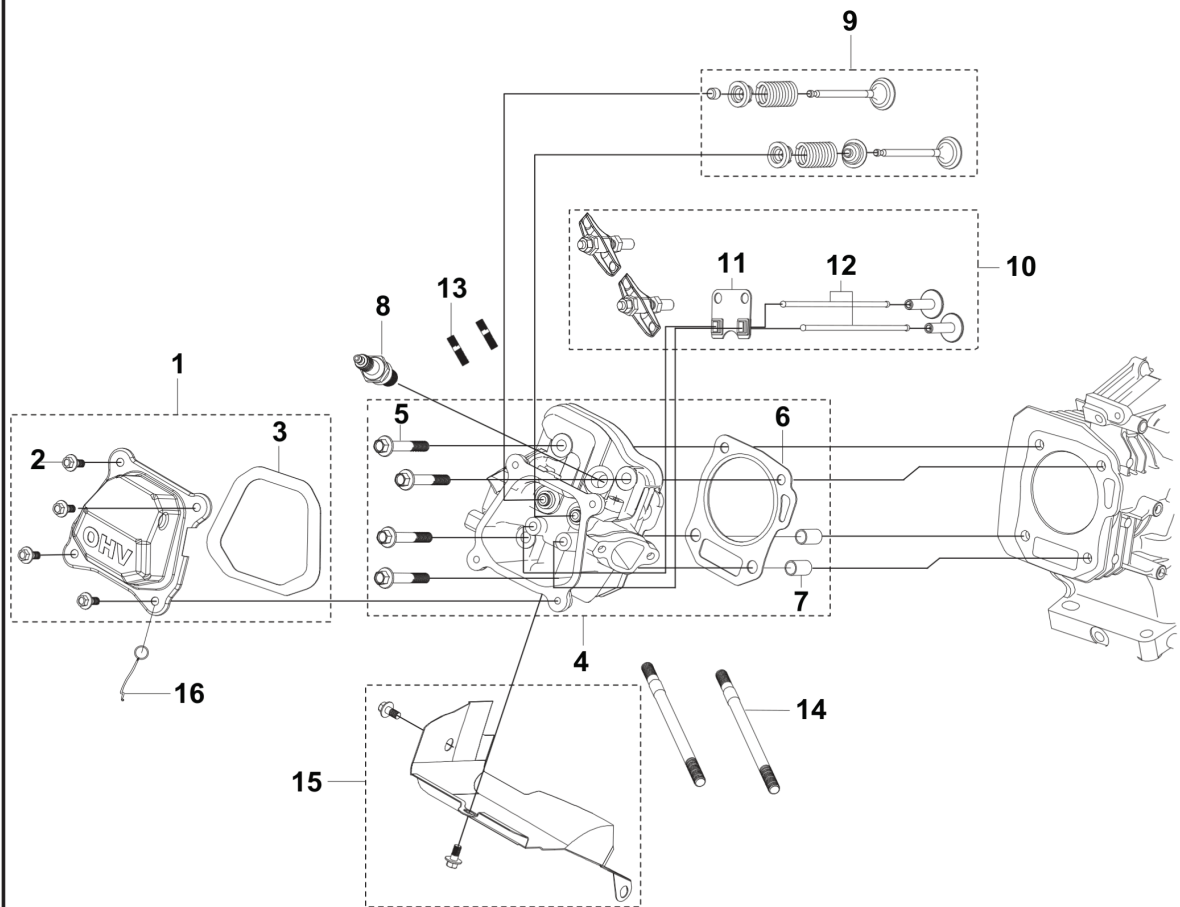

**A** HH 212  
CYLINDER HEAD ASSY

REF.	PART NO.	DESCRIPTION	REMARK	QTY.	KIT
1	599348571	CYLINDER COVER ASSY	CYLINDER HEAD COVER KIT	1	
2	599349093	BOLT	GB/T 5789: M6 L=12	1	
3	587999501	GASKET	CYLINDER HEAD COVER GASKET	1	
4	599349438	CYLINDER HEAD KIT	FOR ENGINE: 587953201, 599348659, 599349467	1	
4	531147322	CYLINDER HEAD KIT	FOR ENGINE: 587953202, 531147649	1	
5	587999601	BOLT	T040: M8 L=60	1	
6	588014601	GASKET	CYLINDER HEAD GASKET	1	
7	588000701	PIN	LOCATION PIN	1	
8	590844201	SPARK PLUG	HQT-7	1	
9	599348592	VALVE KIT	FOR ENGINE: 587953201, 599348659, 599349467	1	
9	531147343	VALVE KIT	FOR ENGINE: 587953202, 531147649	1	
10	599349464	VALVE KIT	ROCKER ARM KIT	1	
11	588004401	PLATE	PUSH ROD GUIDE PLATE	1	
12	588004301	ROD	PUSH ROD SET	1	
13	587999801	BOLT	M8 L=35 - MULTIPACK: 2	1	
14	587999901	BOLT	M6 L=113 - MULTIPACK: 2	1	
15	599348611	DEFLECTOR	AIR DEFLECTOR KIT	1	
16	531147313	CABLE	STOP SWITCH CABLE - FOR ENGINE: 587953201, 587953202, 599348659	1	
16	538978401	CABLE	STOP SWITCH CABLE - FOR ENGINE: 531147649	1	

**B** HH 212  
PISTON & CRANKSHAFT

REF.	PART NO.	DESCRIPTION	REMARK	QTY.	KIT
1	588015201	PISTON RING	SET - FOR ENGINE: 587953201, 599348659, 599349467	1	
1	531147335	PISTON RING	SET - FOR ENGINE: 587953202, 531147649	1	
2	599349451	PISTON ASSY	FOR ENGINE: 587953201, 599348659, 599349467	1	
2	531147333	PISTON ASSY	FOR ENGINE: 587953202, 531147649	1	
3	599348588	CONNECTING ROD ASSY		1	
4	599151501	CRANKSHAFT ASSY	FOR ENGINE: 587953201, 587953202	1	
4	599348590	CRANKSHAFT	FOR ENGINE: 599348659, 531147649	1	
4	599349437	CRANKSHAFT	FOR ENGINE: 599349467	1	
5	588003001	WOODRUFF KEY	WOODRUFF KEY 4*5.5*12.5	1	
7	599348591	CAMSHAFT	Kit	1	
8	599348578	BALL BEARING		1	