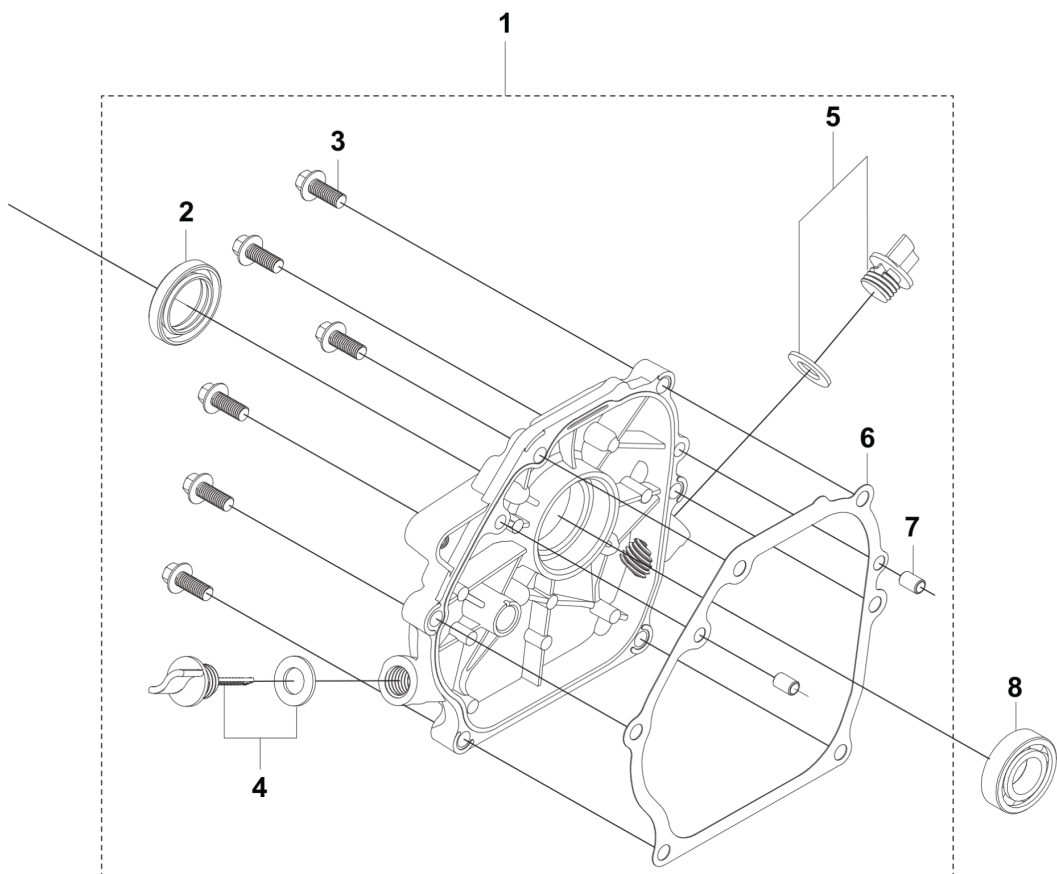

F HH 212
CRANKCASE COVER

REF.	PART NO.	DESCRIPTION	REMARK	QTY.	KIT
1	599348581	CRANKCASE ASSY	CRANKCASE COVER	1	
2	598684558	SEAL	OIL SEAL	1	
3	589911601	BOLT	GB/T 16674.1: M8 L=32	1	
4	588002401	DIPSTICK		1	
5	588002101	PLUG		1	
6	588002701	GASKET	CRANKCASE COVER GASKET	1	
7	588002801	PIN	LOCATION PIN	1	
8	599348578	BALL BEARING		1	
9	599348580	GASKET KIT	FOR ENGINE: 599348659	1	
10	599348585	GASKET	FOR ENGINE: 599348659	1	
11	538978701	GASKET KIT	FOR ENGINE: 531147649	1	
12	538978801	GASKET	FOR ENGINE: 531147649	1