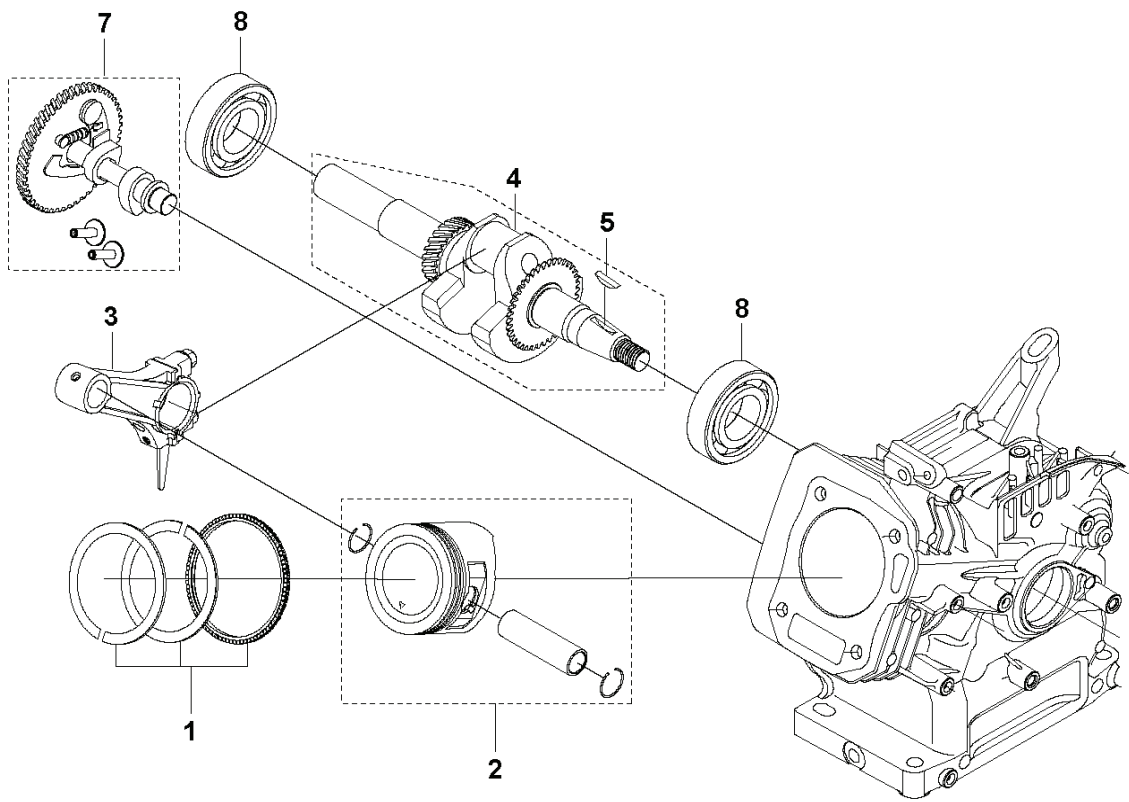

B HH 212
PISTON & CRANKSHAFT

REF.	PART NO.	DESCRIPTION	REMARK	QTY.	KIT
1	588015201	PISTON RING	SET - FOR ENGINE: 587953201, 599348659, 599349467	1	
1	531147335	PISTON RING	SET - FOR ENGINE: 587953202, 531147649	1	
2	599349451	PISTON ASSY	FOR ENGINE: 587953201, 599348659, 599349467	1	
2	531147333	PISTON ASSY	FOR ENGINE: 587953202, 531147649	1	
3	599348588	CONNECTING ROD ASSY		1	
4	599151501	CRANKSHAFT ASSY	FOR ENGINE: 587953201, 587953202	1	
4	599348590	CRANKSHAFT	FOR ENGINE: 599348659, 531147649	1	
4	599349437	CRANKSHAFT	FOR ENGINE: 599349467	1	
5	588003001	WOODRUFF KEY	WOODRUFF KEY 4*5.5*12.5	1	
7	599348591	CAMSHAFT	Kit	1	
8	599348578	BALL BEARING		1