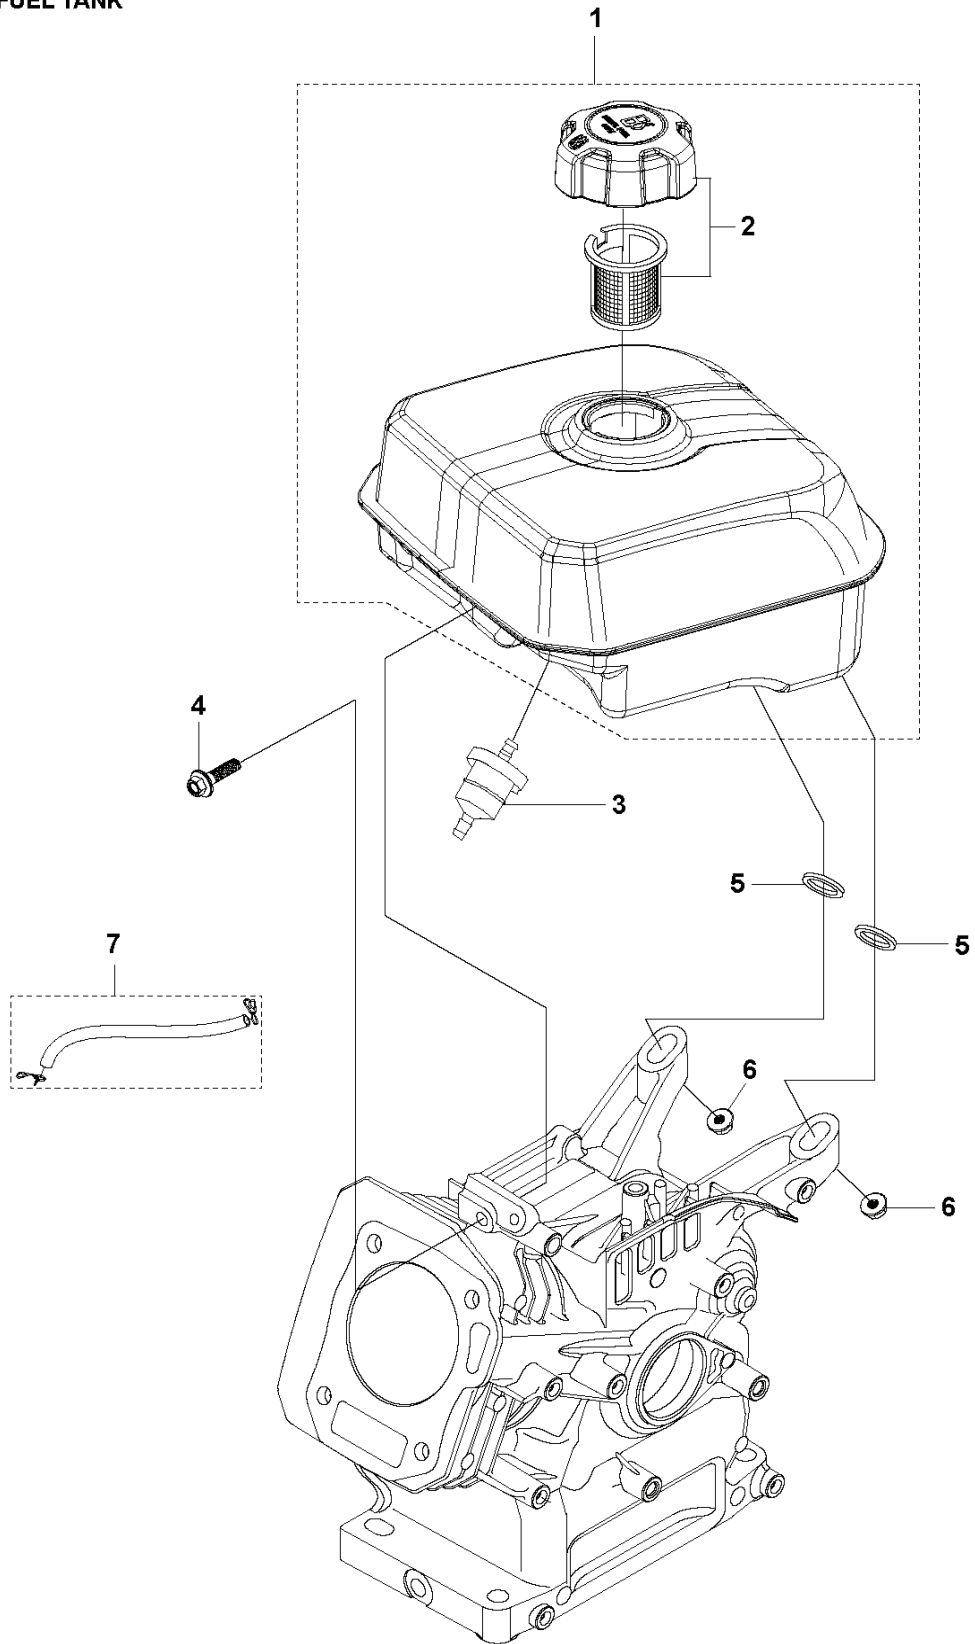

G HH 212
FUEL TANK

REF.	PART NO.	DESCRIPTION	REMARK	QTY.	KIT
1	599349442	FUEL TANK ASSY		1	
2	599348607	FUEL CAP		1	
3	599348609	FUEL FILTER		1	
4	589932201	BOLT	GB/T 16674.1: M6 L=30	1	
5	588014001	WASHER		1	
6	588007001	NUT	GB/T 6177.1: M6	1	
7	599348608	FUEL HOSE		1