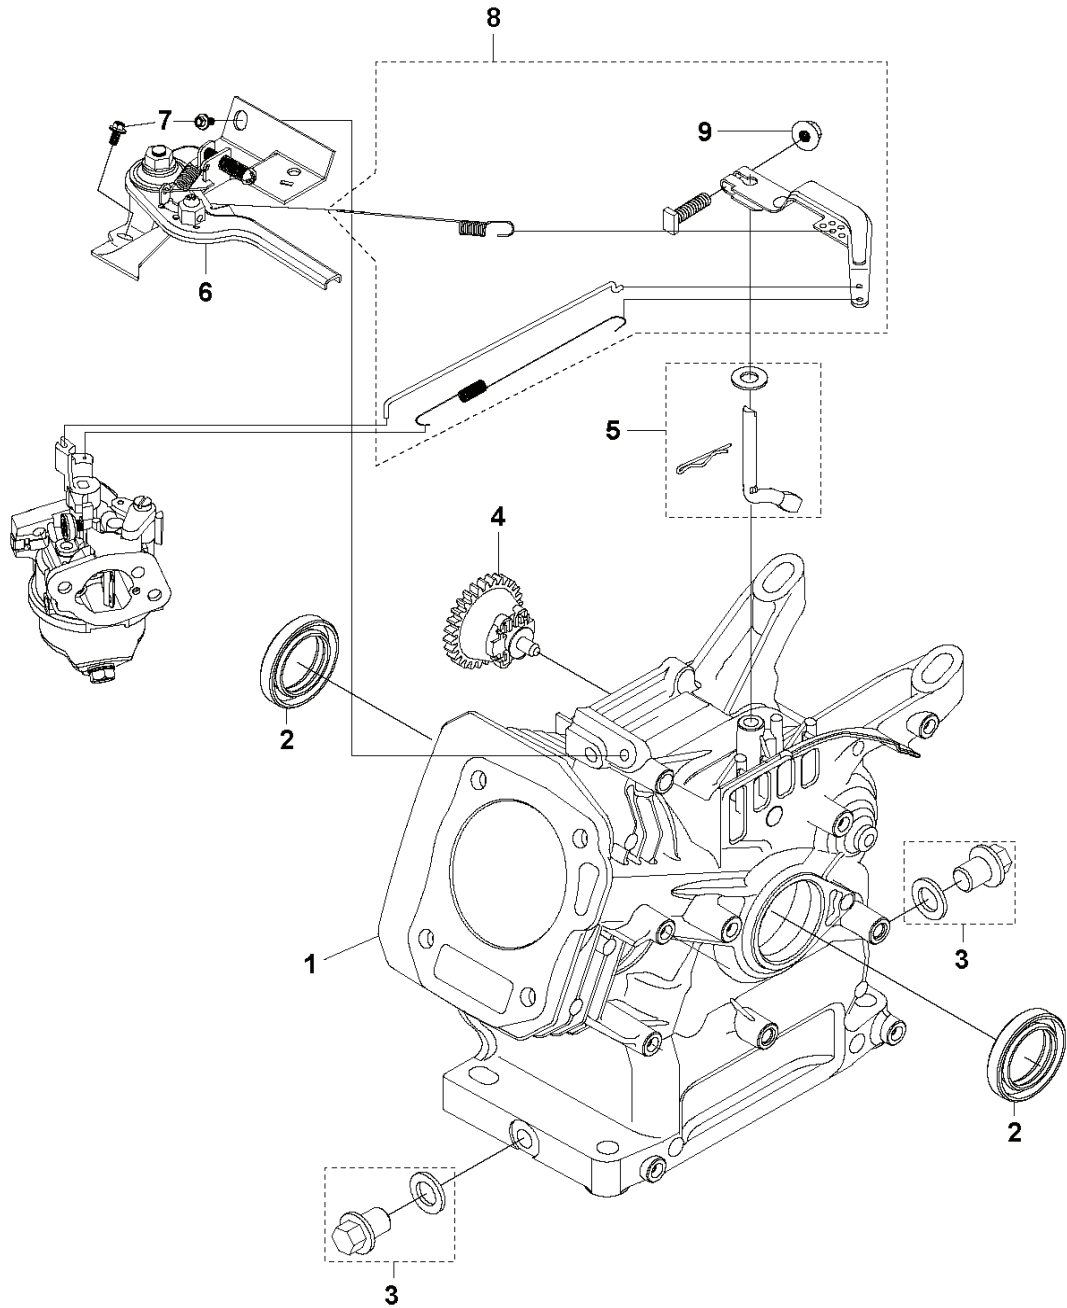

E HH 212
GOVERNOR

REF.	PART NO.	DESCRIPTION	REMARK	QTY.	KIT
1	588014701	CRANKCASE	FOR ENGINE: 599349467	1	
1	599348579	CRANKCASE	FOR ENGINE: 587953201, 587953202, 599348659, 531147649	1	
2	598684558	SEAL	OIL SEAL	1	
3	599348576	SCREW KIT		1	
4	588001301	GOVERNOR	GOVERNOR GEAR	1	
5	599349426	ARM	SPEED REGULATING ARM KIT	1	
6	588007601	CONTROL	FOR ENGINE: 587953201, 587953202, 599349467	1	
6	599348601	SPEED CONTROL SYSTEM	FOR ENGINE: 599348659	1	
6	538978501	THROTTLE HANDLE	FOR ENGINE: 531147649	1	
7	599349093	BOLT	GB/T 5789: M6 L=12	1	
8	599348599	GOVERNOR KIT		1	
9	588007001	NUT	GB/T 6177.1: M6	1