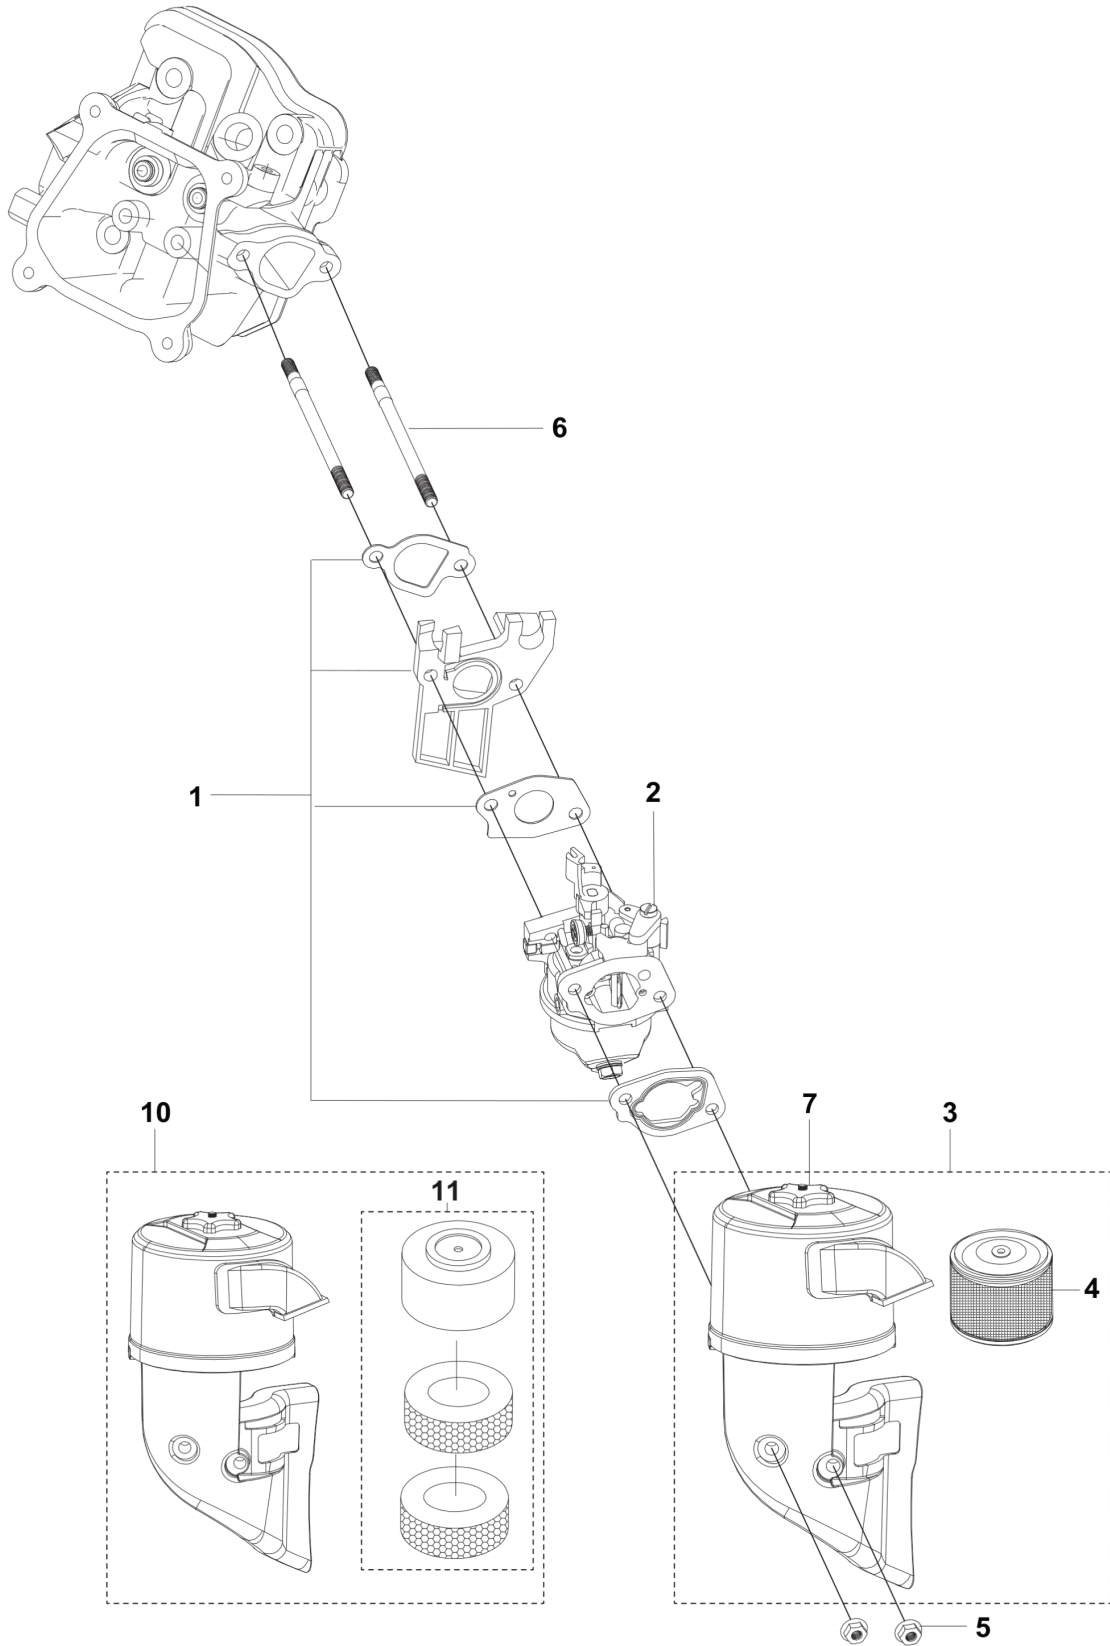

C HH 212
CARBURETTOR & AIR FILTER

REF.	PART NO.	DESCRIPTION	REMARK	QTY.	KIT
1	599348596	GASKET KIT	CARBURETTOR GASKET KIT	1	
2	599348597	CARBURETTOR	FOR ENGINE: 587953201, 599348659	1	
2	599349434	CARBURETTOR	FOR ENGINE: 599349467	1	
2	531147314	CARBURETTOR	FOR ENGINE: 587953202, 531147649	1	
3	536626101	AIR FILTER ASSY	FOR ENGINE: 599349467	1	
4	590638701	FILTER	ELEMENT - FOR ENGINE: 599349467	1	
5	588007001	NUT	GB/T 6177.1:M6	1	
6	587999901	BOLT	M6 L=113 - MULTIPACK: 2	1	
7	599348613	KNOB		1	
10	588006701	AIR CLEANER	FOR ENGINE: 587953201, 587953202, 599348659, 531147649	1	
11	536626001	AIR FILTER	FOR ENGINE: 587953201, 587953202, 599348659, 531147649	1