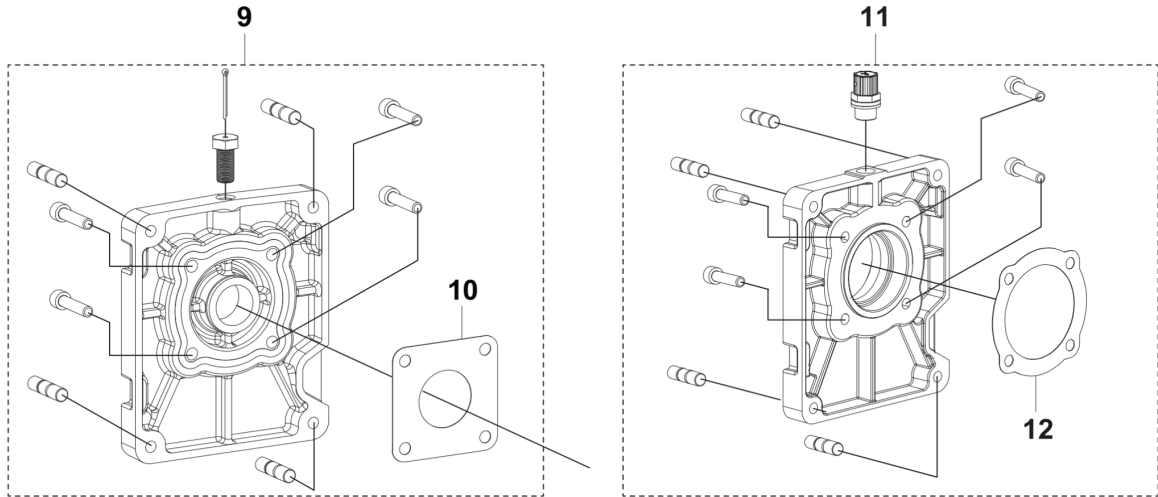

F HH 212
CRANKCASE COVER

REF.	PART NO.	DESCRIPTION	REMARK	QTY.	KIT
1	599348581	CRANKCASE ASSY	CRANKCASE COVER	1	
2	598684558	SEAL	OIL SEAL	1	
3	589911601	BOLT	GB/T 16674.1: M8 L=32	1	
4	588002401	DIPSTICK		1	
5	588002101	PLUG		1	
6	588002701	GASKET	CRANKCASE COVER GASKET	1	
7	588002801	PIN	LOCATION PIN	1	
8	599348578	BALL BEARING		1	
9	599348580	GASKET KIT	FOR ENGINE: 599348659	1	
10	599348585	GASKET	FOR ENGINE: 599348659	1	
11	538978701	GASKET KIT	FOR ENGINE: 531147649	1	
12	538978801	GASKET	FOR ENGINE: 531147649	1