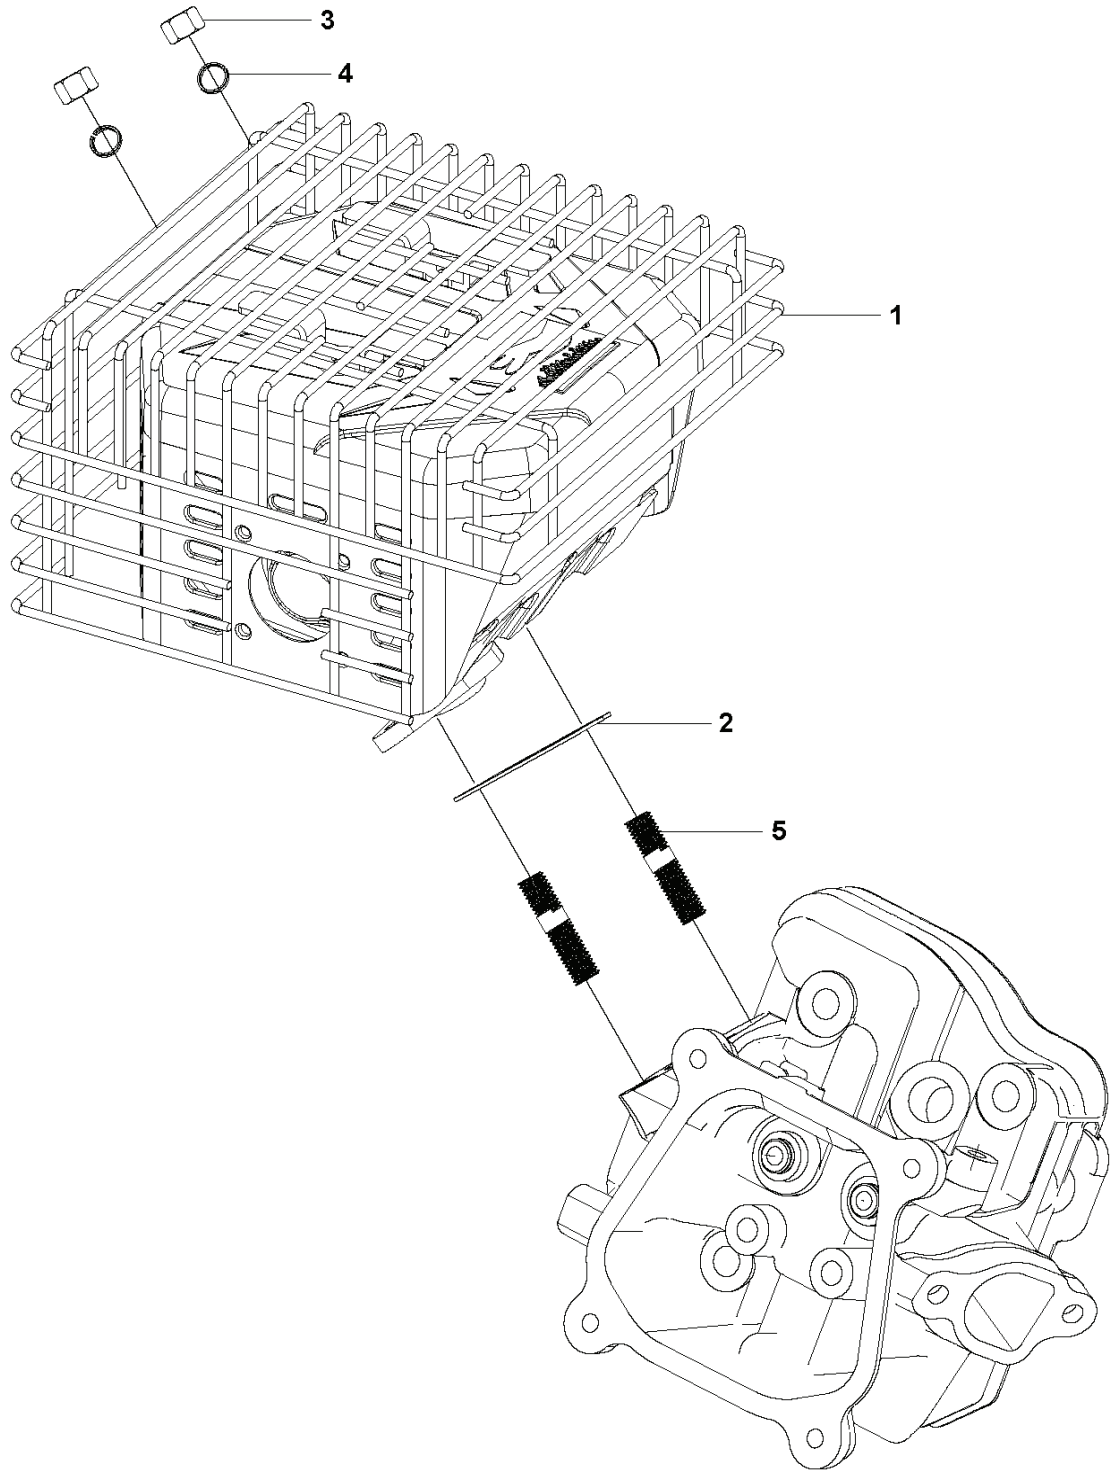

H HH 212
EXHAUST

REF.	PART NO.	DESCRIPTION	REMARK	QTY.	KIT
1	590820501	MUFFLER ASSY	FOR ENGINE: 599348659, 599349467, 531147649	1	
1	531147330	MUFFLER	FOR ENGINE: 587953201, 587953202	1	
2	599348606	GASKET	Muffler Gasket	1	
3	599349195	NUT	GB/T 6170: M8	1	
4	588009201	WASHER		1	
5	587999801	BOLT	M8 L=35 - MULTIPACK: 2	1