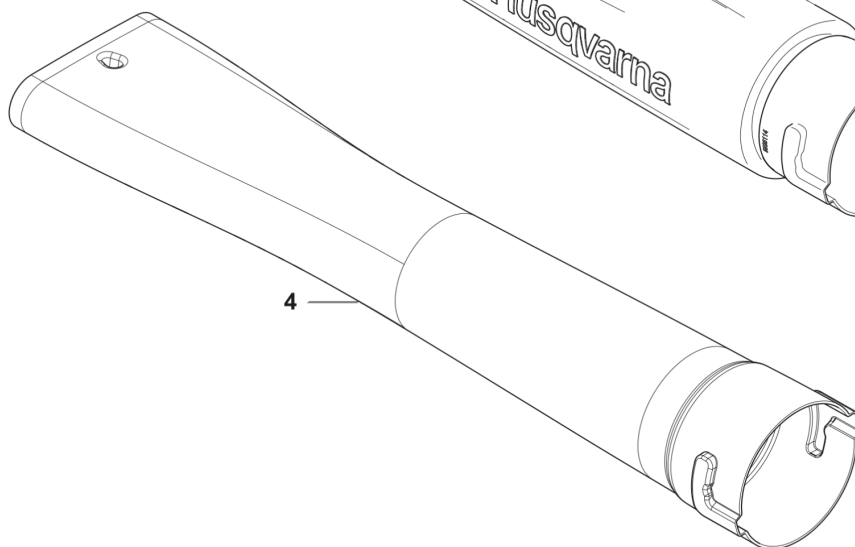

E 525iB Mark II
ACCESSORIES

REF.	PART NO.	DESCRIPTION	REMARK	QTY.	KIT
1	537216201	HARNESS		1	
2	586106302	TUBE ASSY		1	
3	589811701	NOZZLE		1	
4	579797501	NOZZLE		1