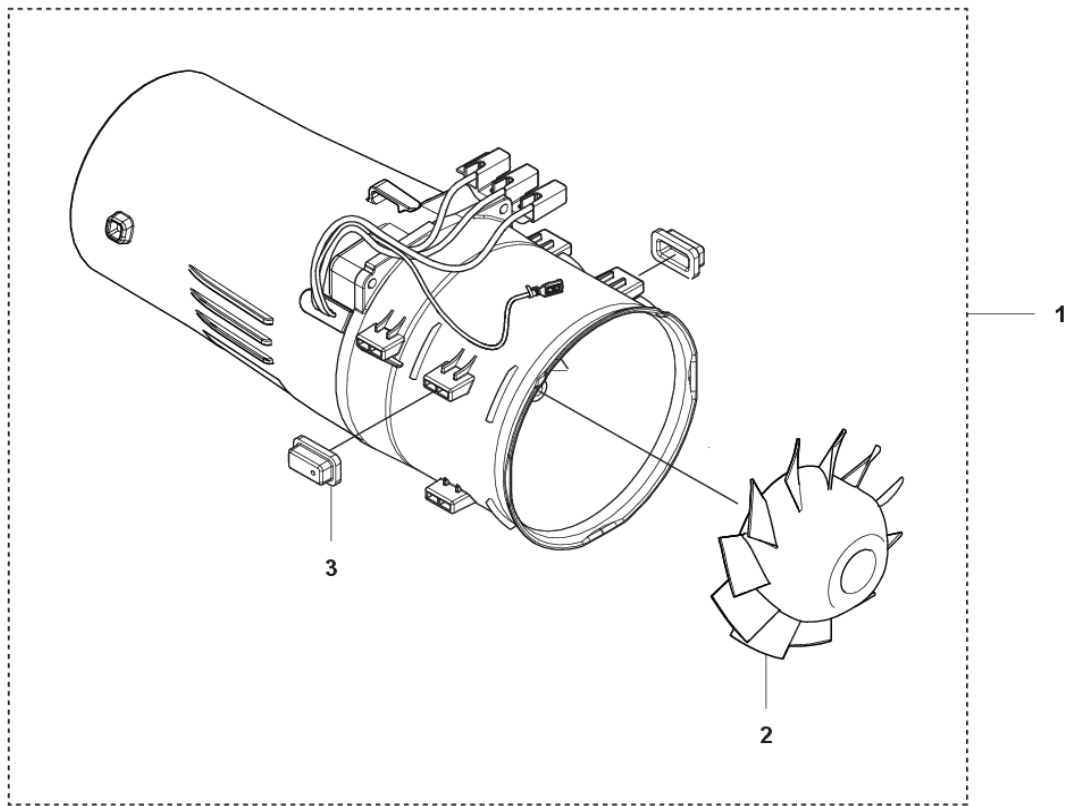

D 525iB Mark II
FAN

REF.	PART NO.	DESCRIPTION	REMARK	QTY.	KIT
1	588009904	MOTOR ASSY		1	
2	590818302	ROTOR		1	
3	503911001	SUSPENSION		6