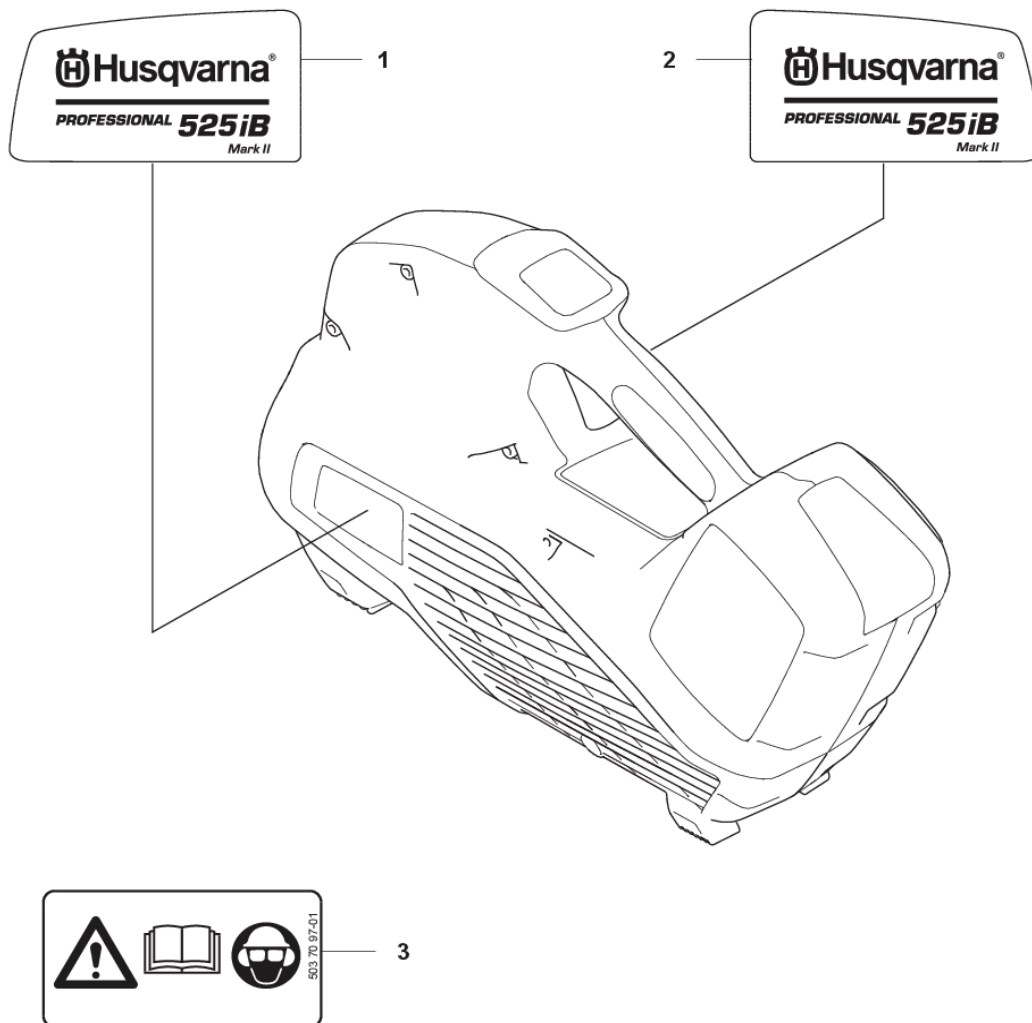

B 525iB Mark II
DECALS

REF.	PART NO.	DESCRIPTION	REMARK	QTY.	KIT
1	529633802	DECAL		1	
2	529633902	DECAL		1	
3	503709701	LABEL		1