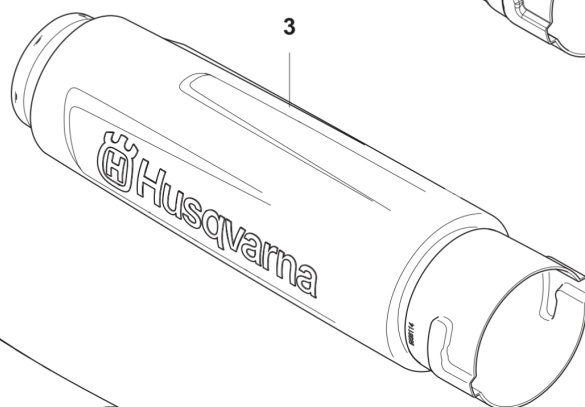

E 525iB Mark II
ACCESSORIES

REF.	PART NO.	DESCRIPTION	REMARK	QTY.	KIT
1	537216201	HARNESS		1	
2	586106302	TUBE ASSY		1	
3	589811701	NOZZLE		1	
4	579797501	NOZZLE		1