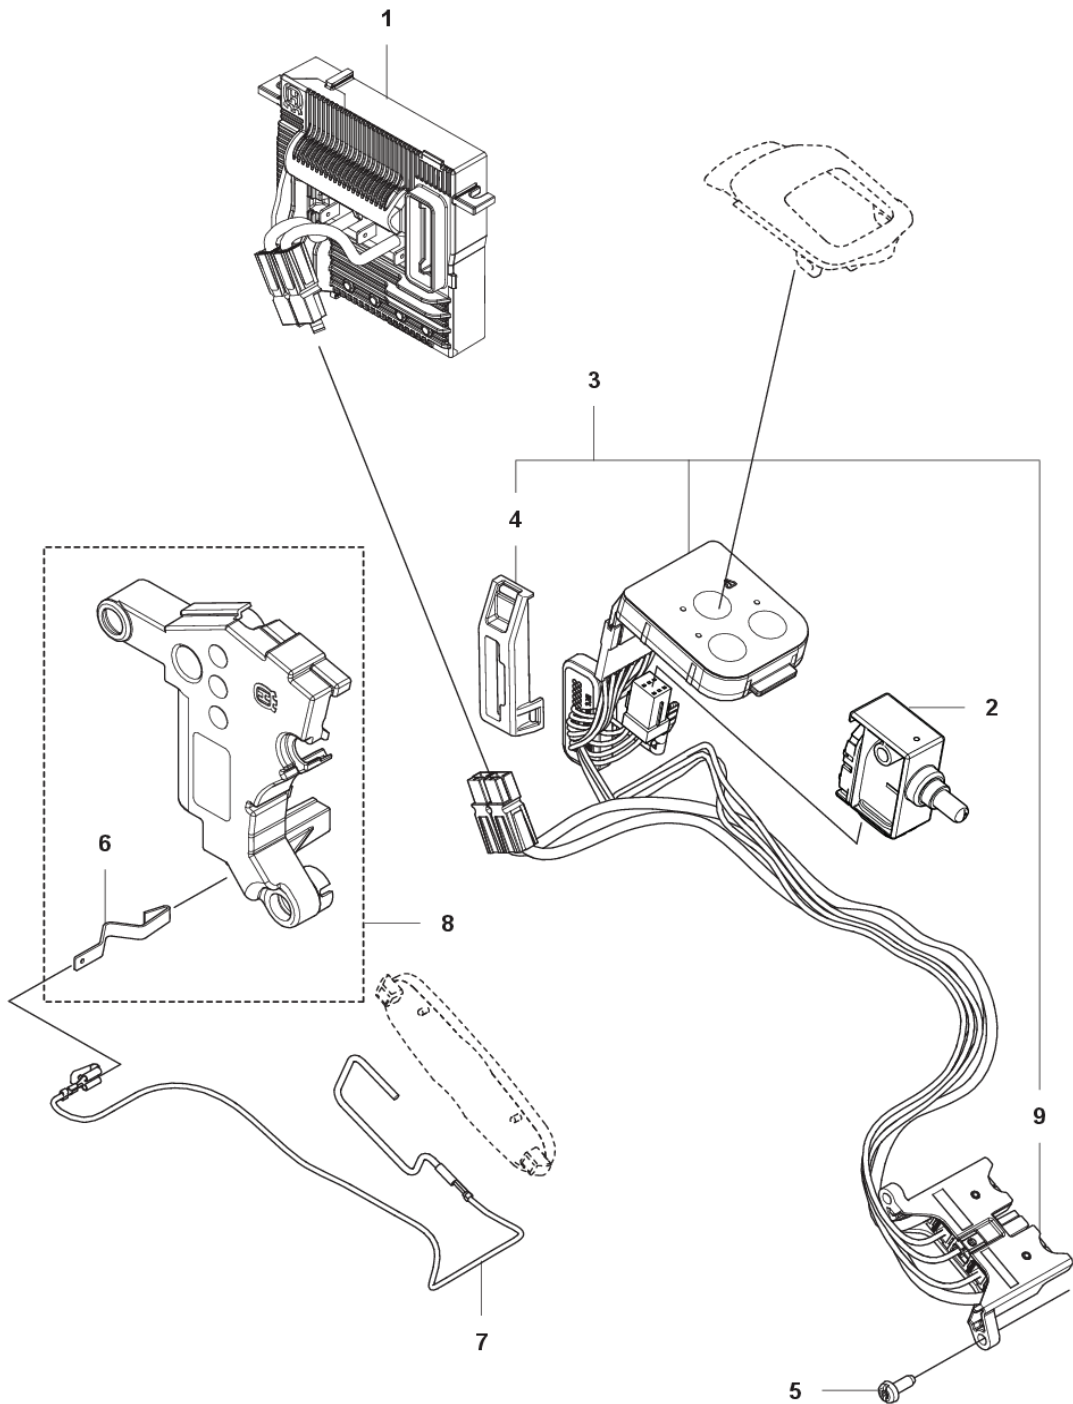

**SPARE PARTS CATALOGUE**  
**: HUSQVARNA 525IB MARK II**

Spare Parts List

---

# **SPARE PARTS LIST**

**A** 525iB Mark II  
CHASSIS

---

REF.	PART NO.	DESCRIPTION	REMARK	QTY.	KIT
1	586106302	TUBE ASSY		1	
2	582501601	TUBE		1	
3	584213703	FRAME		1	
4	584914701	COVER		1	
5	580292901	SCREW ITXSCT		16	
6	579564102	THROTTLE CONTROL		1	
7	544042003	HANDLE INSERT		2	
8	586514201	EYELET		1	
9	584157402	HOUSING		1	
10	584157302	HOUSING		1	
11	585480001	SPRING		1	
12	577996601	PUSH BUTTON		1	
13	576901201	COVER		1	
14	525887401	SCREW CITXPANT		1	
15	588009701	EYELET		1	

**B** 525iB Mark II  
DECALS

---

REF.	PART NO.	DESCRIPTION	REMARK	QTY.	KIT
1	529633802	DECAL		1	
2	529633902	DECAL		1	
3	503709701	LABEL		1	

**C** 525iB Mark II  
ELECTRICAL

---

REF.	PART NO.	DESCRIPTION	REMARK	QTY.	KIT
1	587948601	CONTROL UNIT		1	
2	582050701	SWITCH		1	
3	582837601	WIRING ASSY		1	
4	587327201	BRACKET		1	
5	525887401	SCREW CITXPANT		2	
6	586492201	SPRING		1	
7	586963901	WIRING ASSY		1	
8	588009801	KIT		1	
9	593813001	CONNECTOR		1	

**D** 525iB Mark II  
FAN

---

REF.	PART NO.	DESCRIPTION	REMARK	QTY.	KIT
1	588009904	MOTOR ASSY		1	
2	590818302	ROTOR		1	
3	503911001	SUSPENSION		6	

**E** 525iB Mark II  
ACCESSORIES

---

REF.	PART NO.	DESCRIPTION	REMARK	QTY.	KIT
1	537216201	HARNESS		1	
2	586106302	TUBE ASSY		1	
3	589811701	NOZZLE		1	
4	579797501	NOZZLE		1	