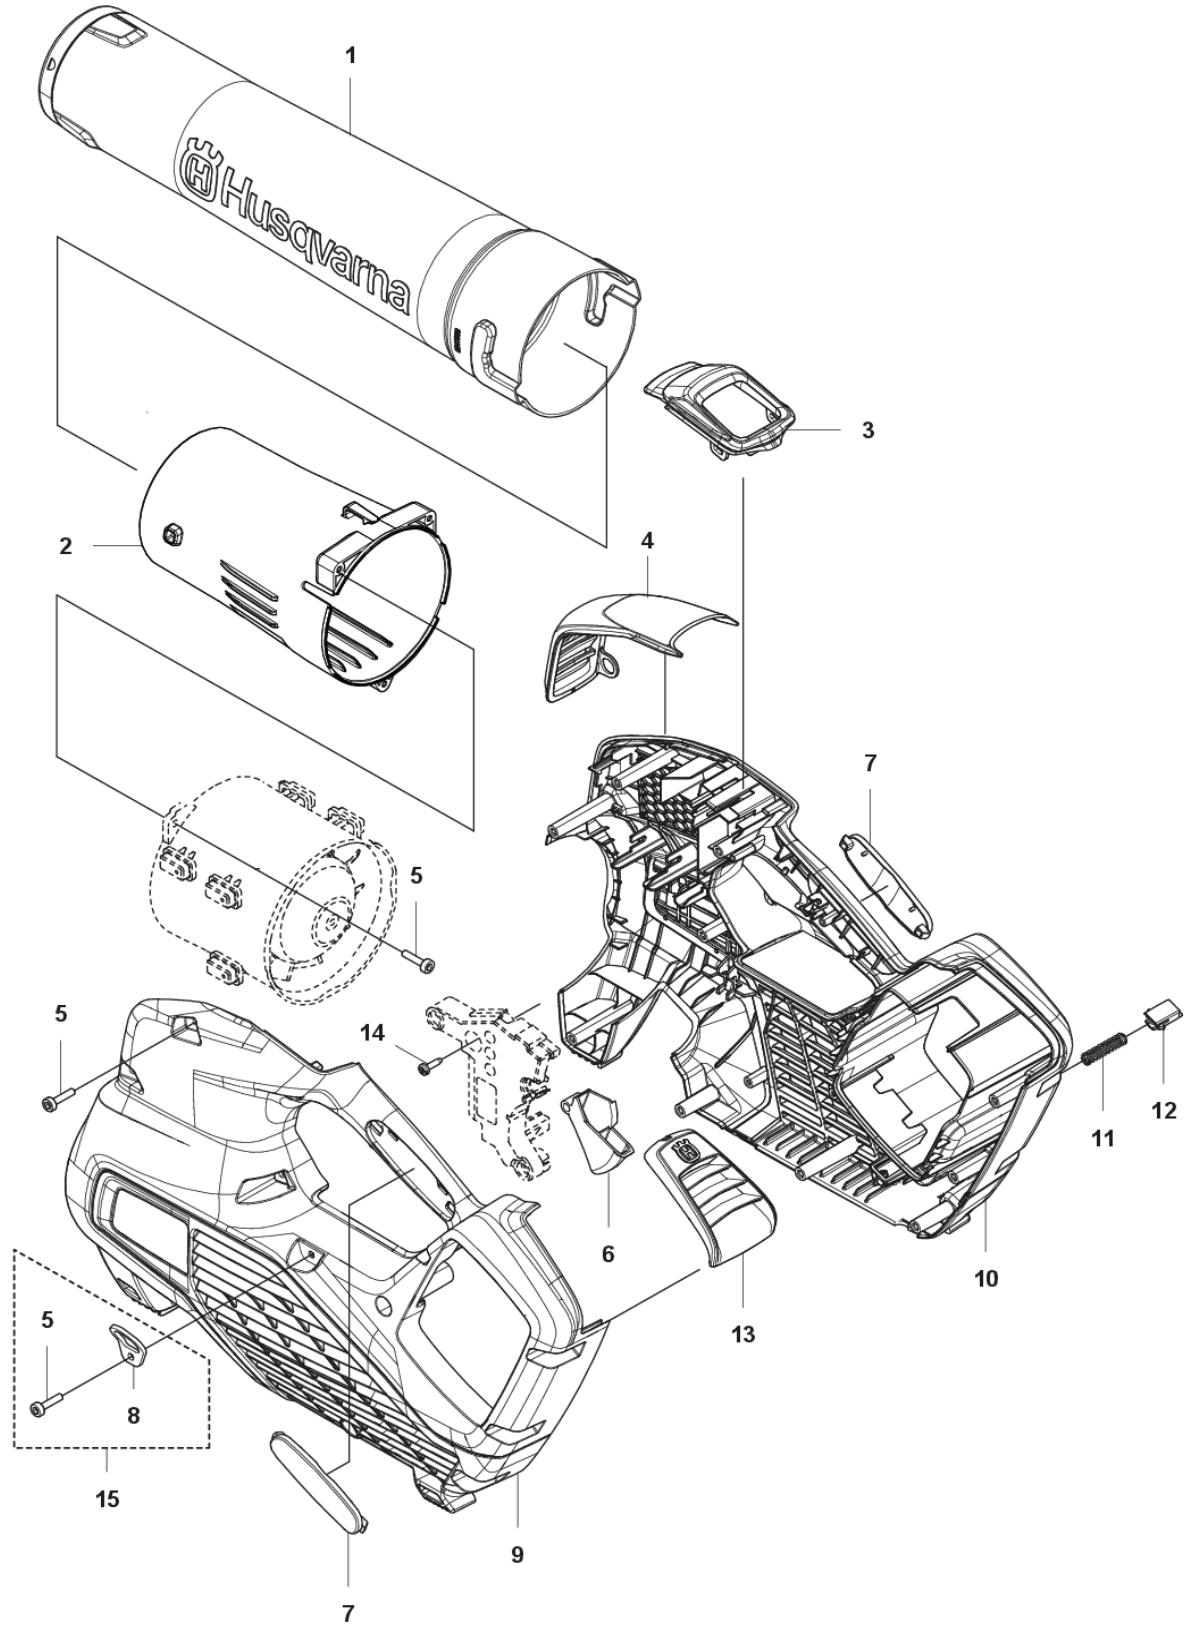

**SPARE PARTS CATALOGUE**  
**: HUSQVARNA 525IB MARK II**

Spare Parts List

---

# **SPARE PARTS LIST**

**A** 525iB Mark II  
CHASSIS

---

REF.	PART NO.	DESCRIPTION	REMARK	QTY.	KIT
1	586106302	TUBE ASSY		1	
2	582501601	TUBE		1	
3	584213703	FRAME		1	
4	584914701	COVER		1	
5	580292901	SCREW ITXSCT		16	
6	579564102	THROTTLE CONTROL		1	
7	544042003	HANDLE INSERT		2	
8	586514201	EYELET		1	
9	584157402	HOUSING		1	
10	584157302	HOUSING		1	
11	585480001	SPRING		1	
12	577996601	PUSH BUTTON		1	
13	576901201	COVER		1	
14	525887401	SCREW CITXPANT		1	
15	588009701	EYELET		1	

**B** 525iB Mark II  
DECALS

---

REF.	PART NO.	DESCRIPTION	REMARK	QTY.	KIT
1	529633802	DECAL		1	
2	529633902	DECAL		1	
3	503709701	LABEL		1	

**C** 525iB Mark II  
ELECTRICAL

---

REF.	PART NO.	DESCRIPTION	REMARK	QTY.	KIT
1	587948601	CONTROL UNIT		1	
2	582050701	SWITCH		1	
3	582837601	WIRING ASSY		1	
4	587327201	BRACKET		1	
5	525887401	SCREW CITXPANT		2	
6	586492201	SPRING		1	
7	586963901	WIRING ASSY		1	
8	588009801	KIT		1	
9	593813001	CONNECTOR		1	