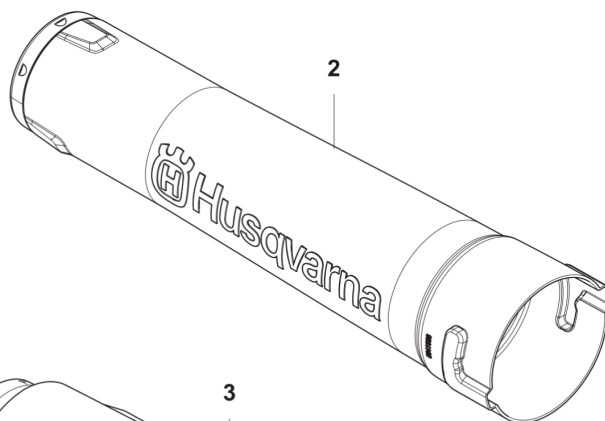

E 525iB Mark II
ACCESSORIES

REF.	PART NO.	DESCRIPTION	REMARK	QTY.	KIT
1	537216201	HARNESS		1	
2	586106302	TUBE ASSY		1	
3	589811701	NOZZLE		1	
4	579797501	NOZZLE		1