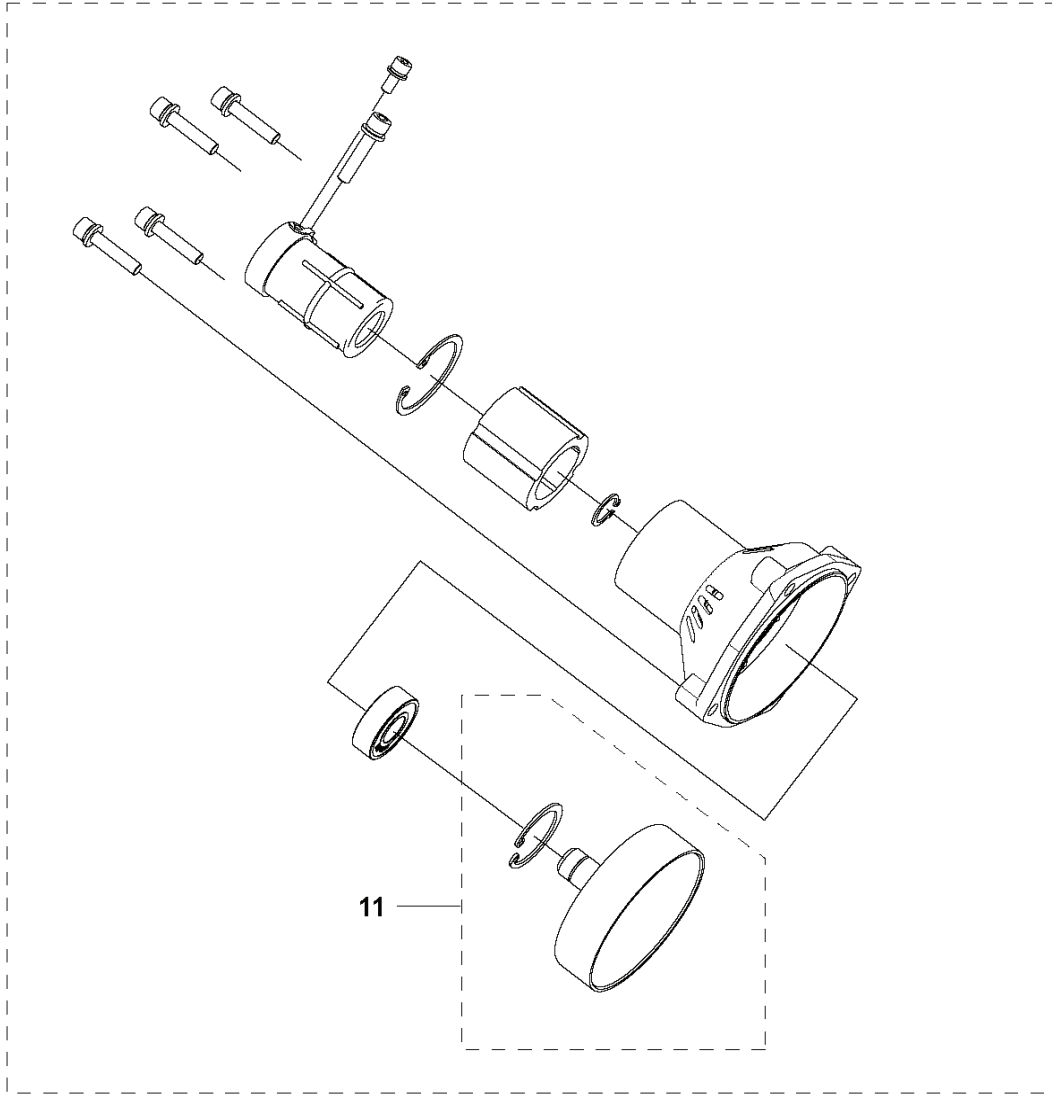

E 31R
CLUTCH

1

11

14