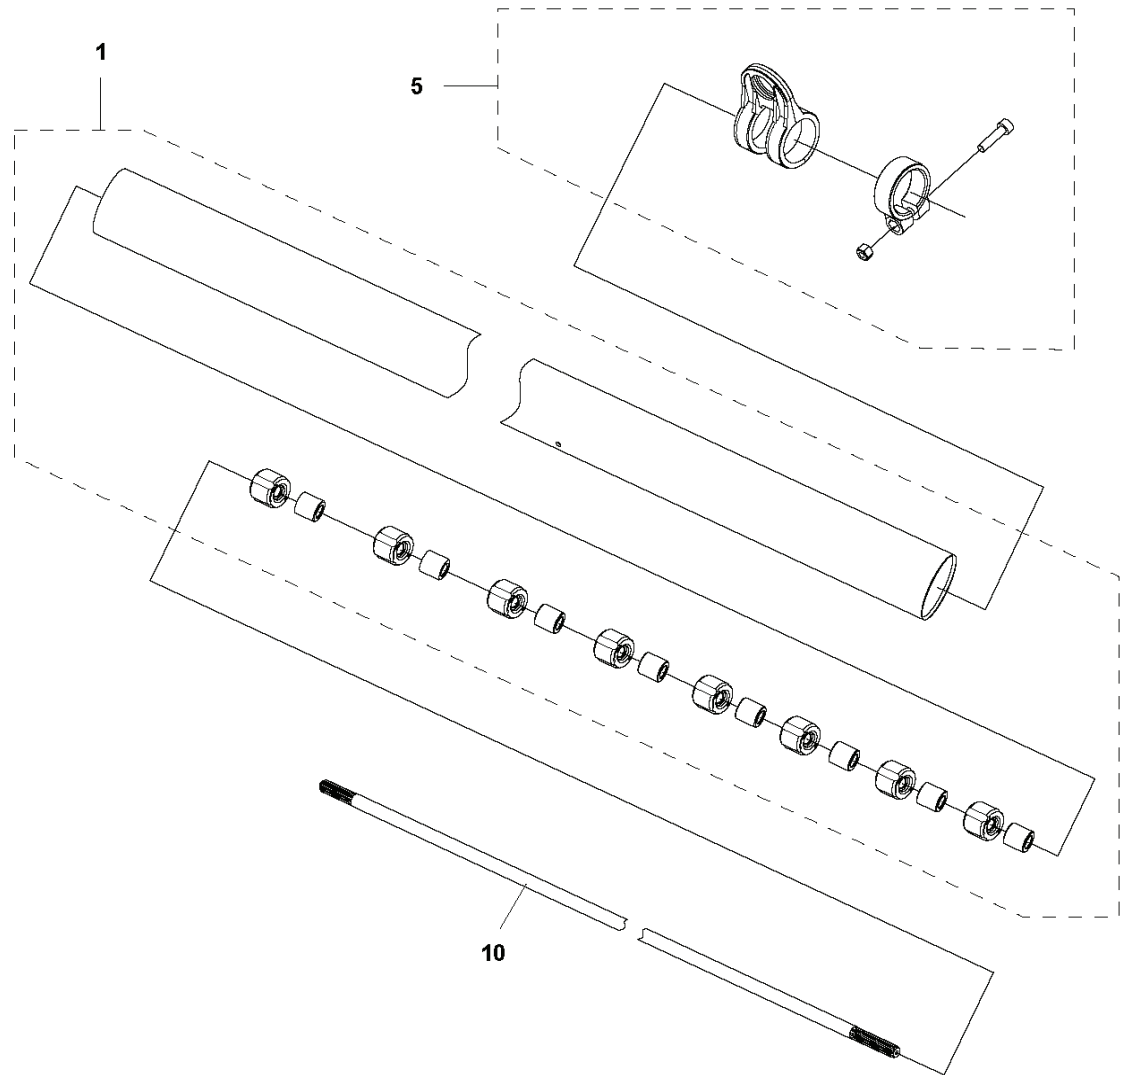

L 131 R
MUFFLER

TRIMMERS/EDGERS

PXM_REF	PXM_PARTNO	DESCRIPTION	PXM_REMARK	QTY.
8	593658301	MUFFLER SYSTEM	MUFFLER SYSTEM	1

P 31R
STARTER

TRIMMERS/EDGERS

PXM_REF	PXM_PARTNO	DESCRIPTION	PXM_REMARK	QTY.
1	593659801	BRIDGE	Bridge	1
2	597892701	STARTER		1
8	593660001	STARTER ASSY	Easy Starter	1

B 31R
TUBE

TRIMMERS/EDGERS

PXM_REF	PXM_PARTNO	DESCRIPTION	PXM_REMARK	QTY.
1	593672501	TUBE ASSY	Tube Assy	1
5	593825701	HANGER ASSY	Harness Connect Assy	1
10	593701401	SHAFT	Shaft	1