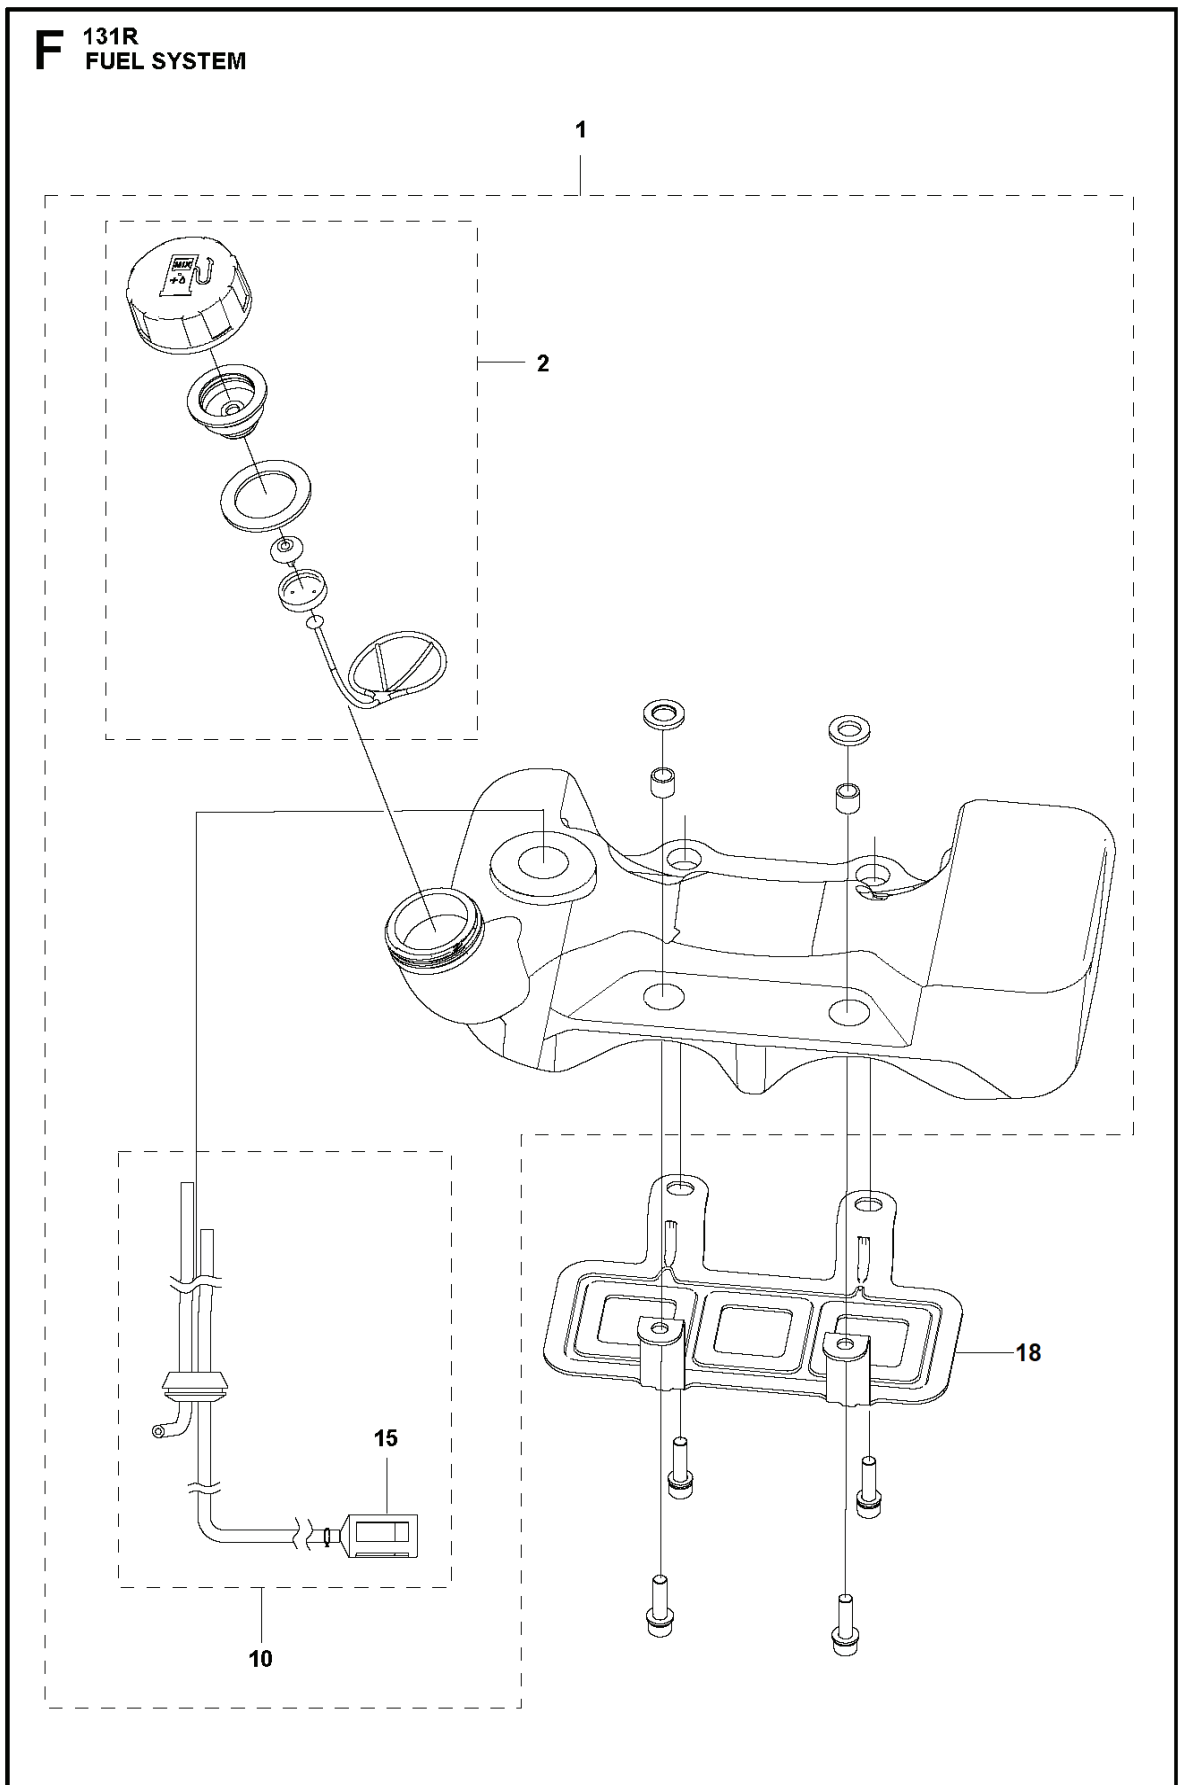

31R
DEBRIS SHIELD

1

TRIMMERS/EDGERS

PXM_REF	PXM_PARTNO	DESCRIPTION	PXM_REMARK	QTY.
1	593706601	SPLASH GUARD	Safety Guard	1

F 131R
FUEL SYSTEM

TRIMMERS/EDGERS

PXM_REF	PXM_PARTNO	DESCRIPTION	PXM_REMARK	QTY.
1	593670801	TANK ASSY		1
2	593671401	TANK CAP ASSY	Tank Cap Assy	1
10	593671101	PIPE ASSY	Return Tube	1
15	593671201	FILTER	Koaxial Filter	1
18	593671501	GUARD		1