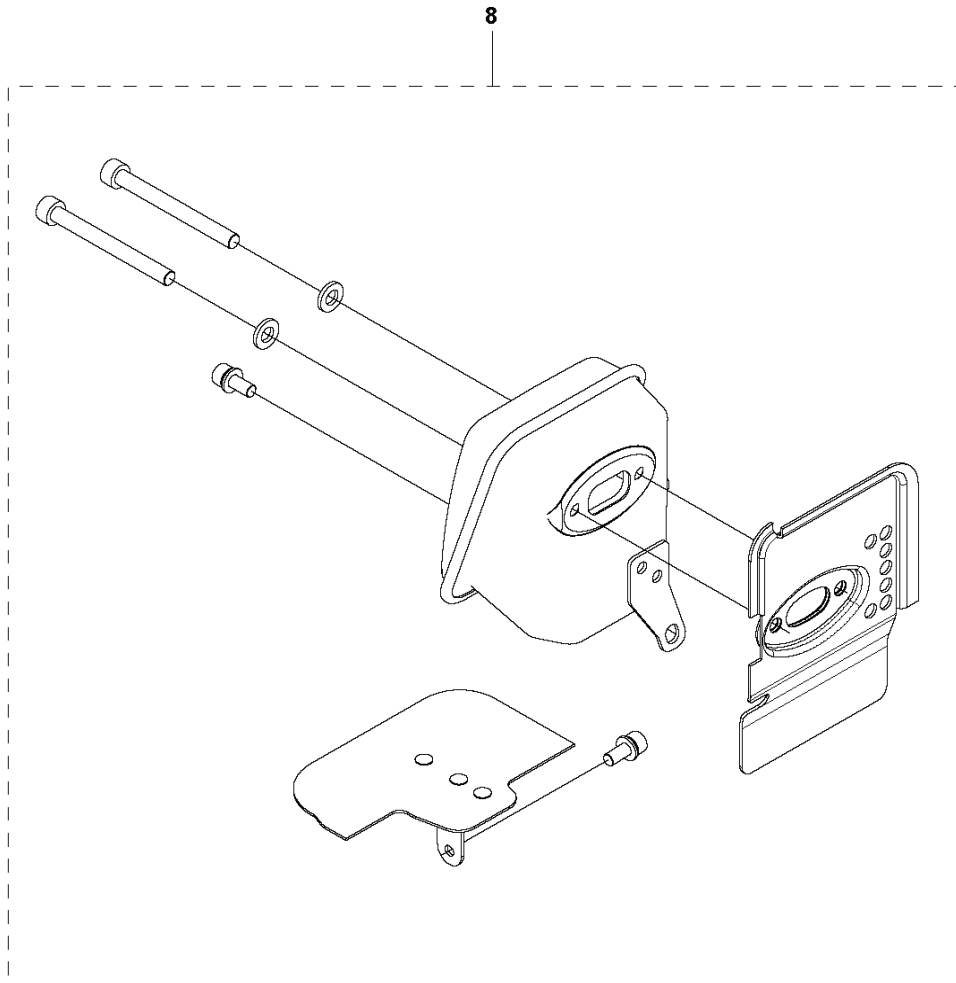

TRIMMERS/EDGERS

PXM_REF	PXM_PARTNO	DESCRIPTION	PXM_REMARK	QTY.
12	596197701	SHORT CIRCUIT CABLE	SHORT CIRCUIT CABLE	1
11	593637201	ROTOR	ROTOR	1
1	593637401	COIL	COIL	1

L 131 R
MUFFLER