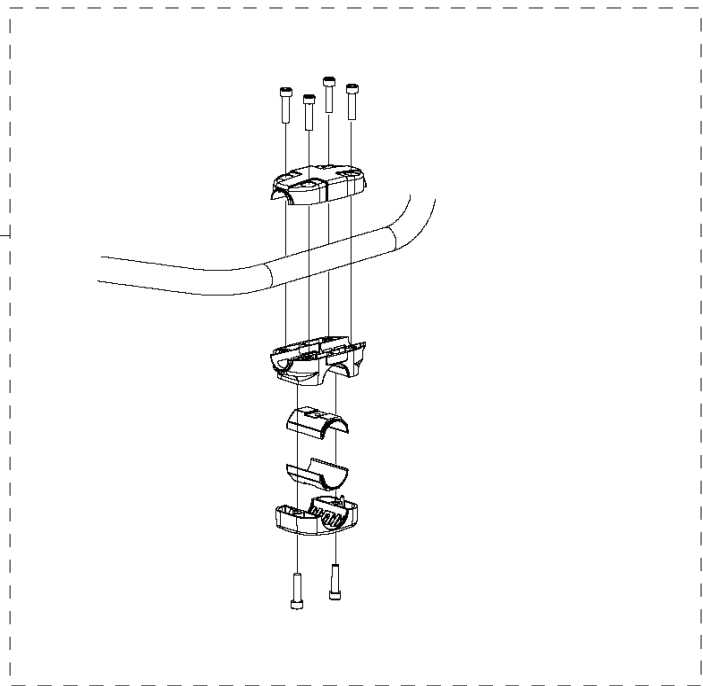

A 31R
GEAR CASE

TRIMMERS/EDGERS

PXM_REF	PXM_PARTNO	DESCRIPTION	PXM_REMARK	QTY.	
1	593702401	GEAR CASE	Gearcase Assy	1	
17	593825601	HOLDER KIT	Gearcase Gasket Assy	1	1
22	599860001	GEAR WHEEL KIT		1	

C 31R
HANDLE

1

4

TRIMMERS/EDGERS

PXM_REF	PXM_PARTNO	DESCRIPTION	PXM_REMARK	QTY.
1	593706201	HANDLE ASSY	Handle Assy -L	1
4	593825401	HANDLE BRACKET	Handle Support Assy	1

D 31R
HANDLE & CONTROLS

TRIMMERS/EDGERS

PXM_REF	PXM_PARTNO	DESCRIPTION	PXM_REMARK	QTY.
1	593705401	THROTTLE CONTROL ASSY	Handle Assy	1
8	596197801	THROTTLE CABLE ASSY		1