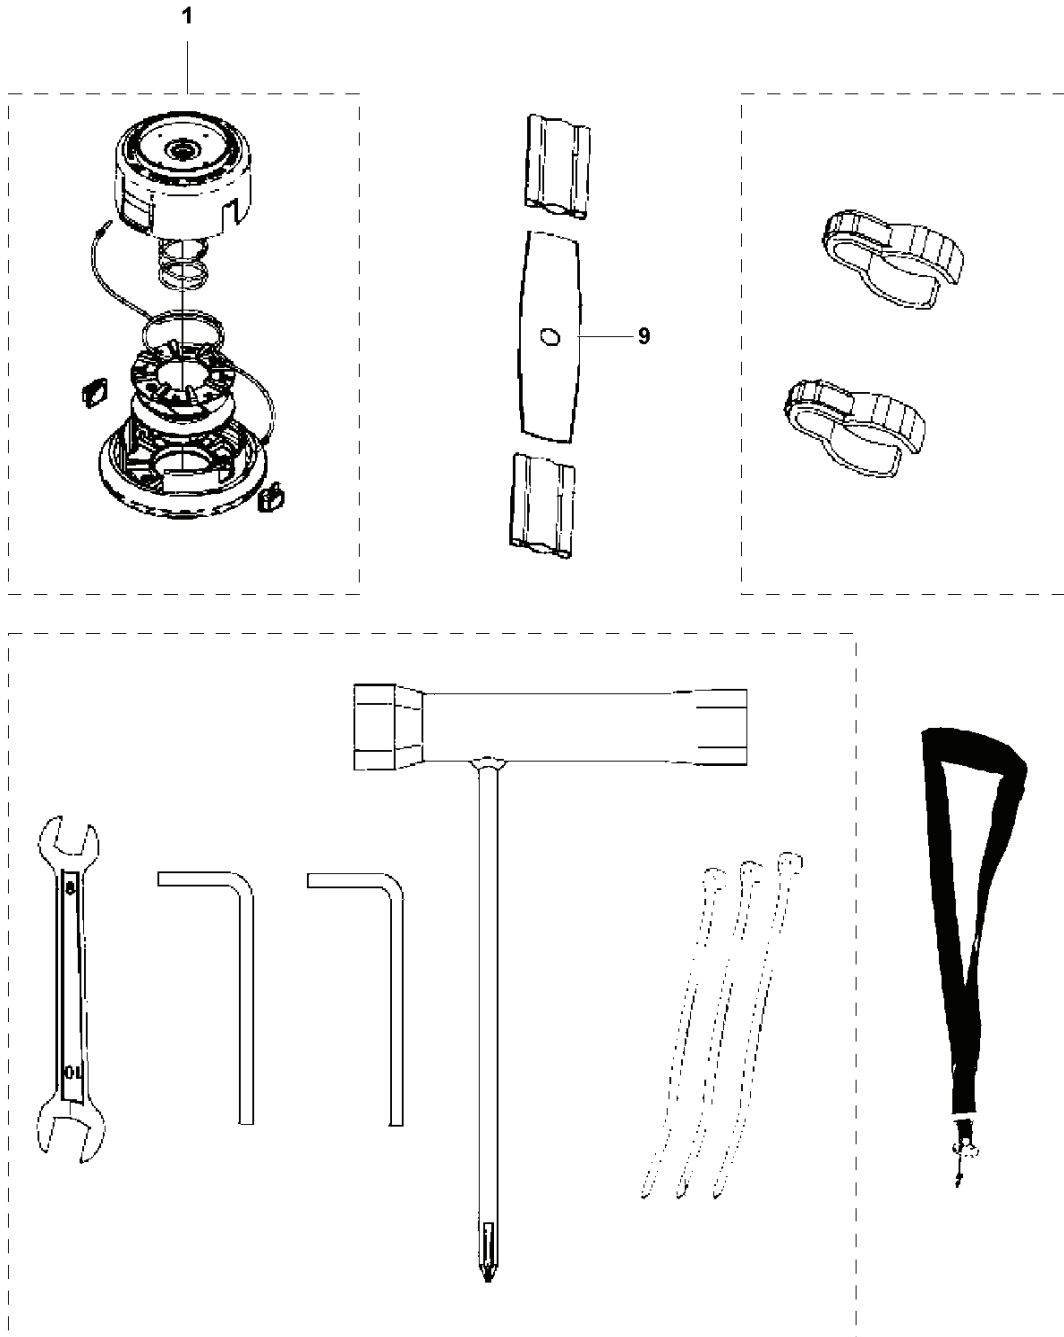

SPARE PARTS CATALOGUE
TRIMMERS/EDGERS: HUSQVARNA 131R

Spare Parts List

SPARE PARTS LIST

TRIMMERS/EDGERS

HUSQVARNA 131R

Q 31R
ACCESSORIES

TRIMMERS/EDGERS

PXM_REF	PXM_PARTNO	DESCRIPTION	PXM_REMARK	QTY.
1	593707601	TRIMMER HEAD	Trimmer Head	1
9	593707401	GRASS BLADE	Grass Knife, Multi (2T)	1

G 31R
CARBURETOR & AIRFILTER

TRIMMERS/EDGERS

PXM_REF	PXM_PARTNO	DESCRIPTION	PXM_REMARK	QTY.
1	597174001	GASKET		1
2	593638001	INSULATOR		1
4	597174201	GASKET		1
5	593830301	CARBURETTOR	Carburettor	1
6	593639201	FILTER HOLDER ASSY		1
11	593656601	FILTER	Filter	1
15	596197301	FILTER COVER ASSY		1
16	599860201	PLATE KIT		1