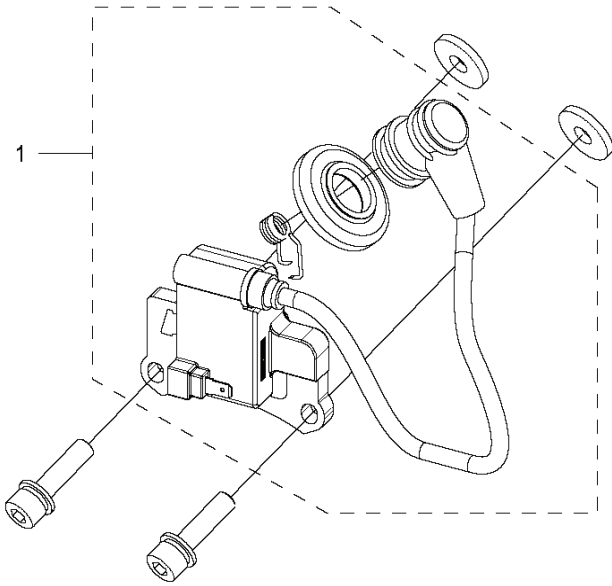

131 R
IGNITION SYSTEM

TRIMMERS/EDGERS

PXM_REF	PXM_PARTNO	DESCRIPTION	PXM_REMARK	QTY.
12	596197701	SHORT CIRCUIT CABLE	SHORT CIRCUIT CABLE	1
11	593637201	ROTOR	ROTOR	1
1	593637401	COIL	COIL	1