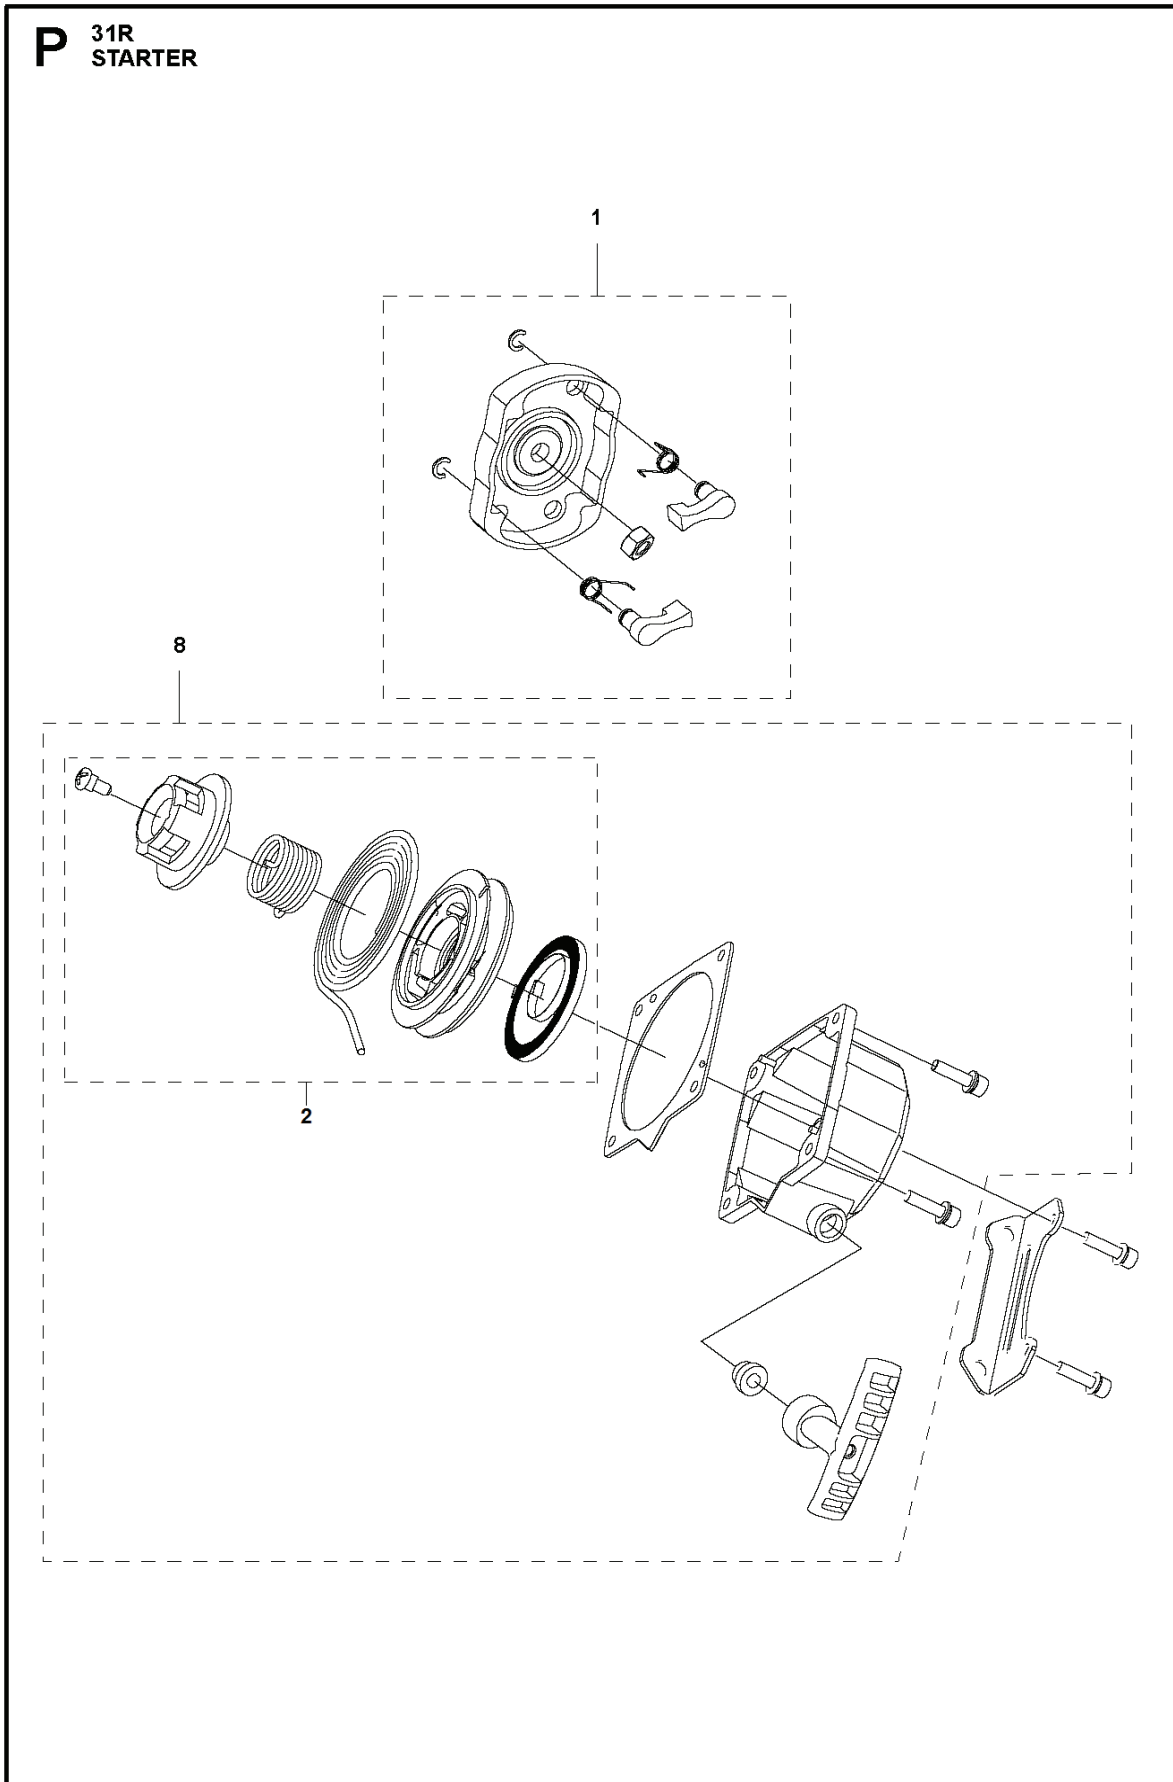

P 31R
STARTER

TRIMMERS/EDGERS

PXM_REF	PXM_PARTNO	DESCRIPTION	PXM_REMARK	QTY.
1	593659801	BRIDGE	Bridge	1
2	597892701	STARTER		1
8	593660001	STARTER ASSY	Easy Starter	1