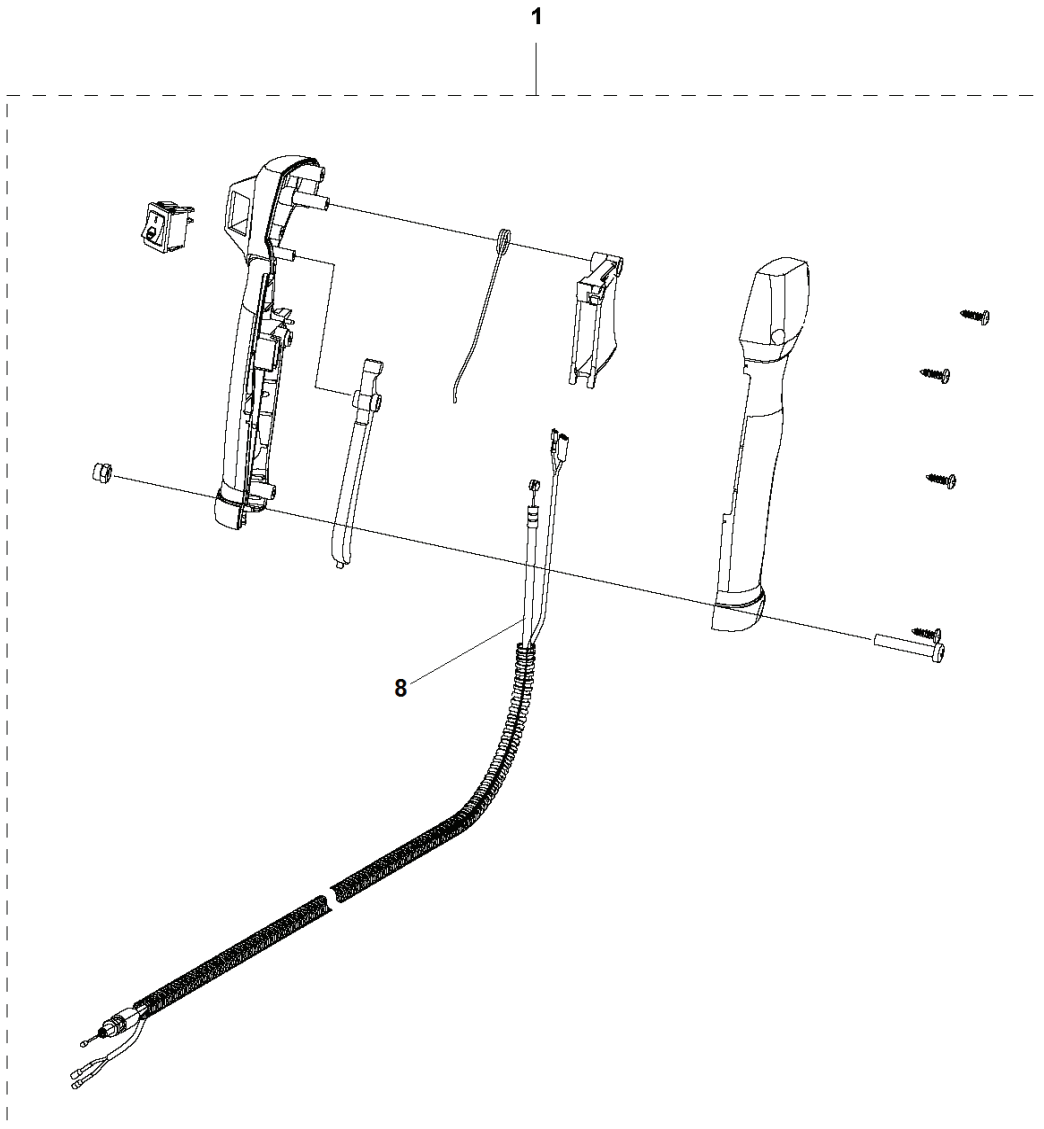

1

4

TRIMMERS/EDGERS

PXM_REF	PXM_PARTNO	DESCRIPTION	PXM_REMARK	QTY.
1	593706201	HANDLE ASSY	Handle Assy -L	1
4	593825401	HANDLE BRACKET	Handle Support Assy	1

D 31R
HANDLE & CONTROLS

TRIMMERS/EDGERS

PXM_REF	PXM_PARTNO	DESCRIPTION	PXM_REMARK	QTY.
1	593705401	THROTTLE CONTROL ASSY	Handle Assy	1
8	596197801	THROTTLE CABLE ASSY		1