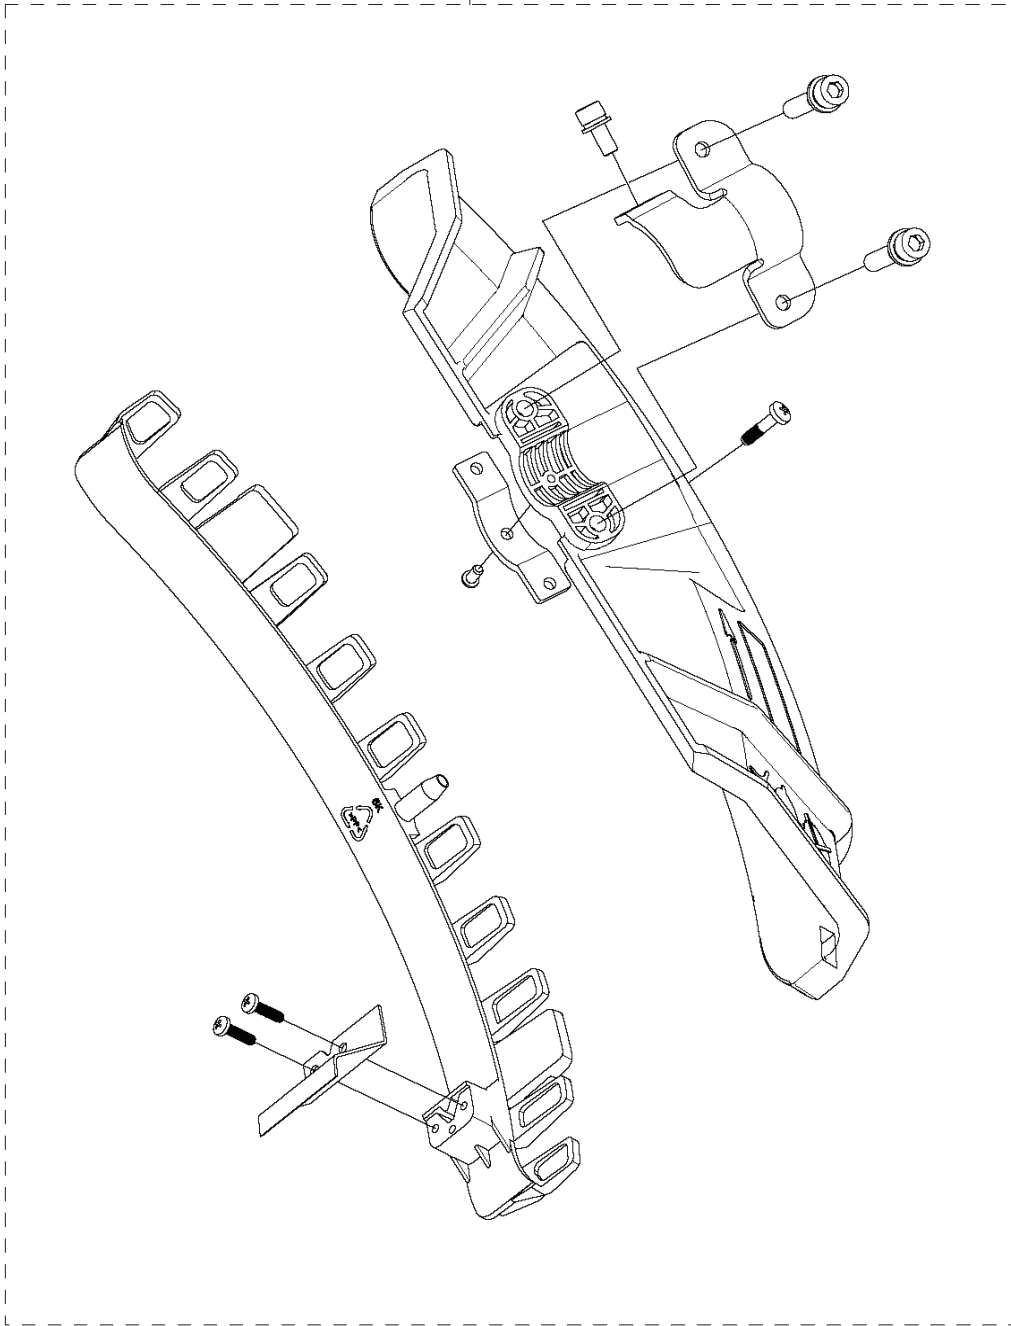

TRIMMERS/EDGERS

PXM_REF	PXM_PARTNO	DESCRIPTION	PXM_REMARK	QTY.
1	593636301	CYLINDER ASSY	Cylinder Piston Assy	1
2	577484001	SPARK PLUG	Sparkplug NGK BPMR7A	1
7	596197501	PISTON ASSY		1
10	593637001	GASKET		1

31R
DEBRIS SHIELD

1