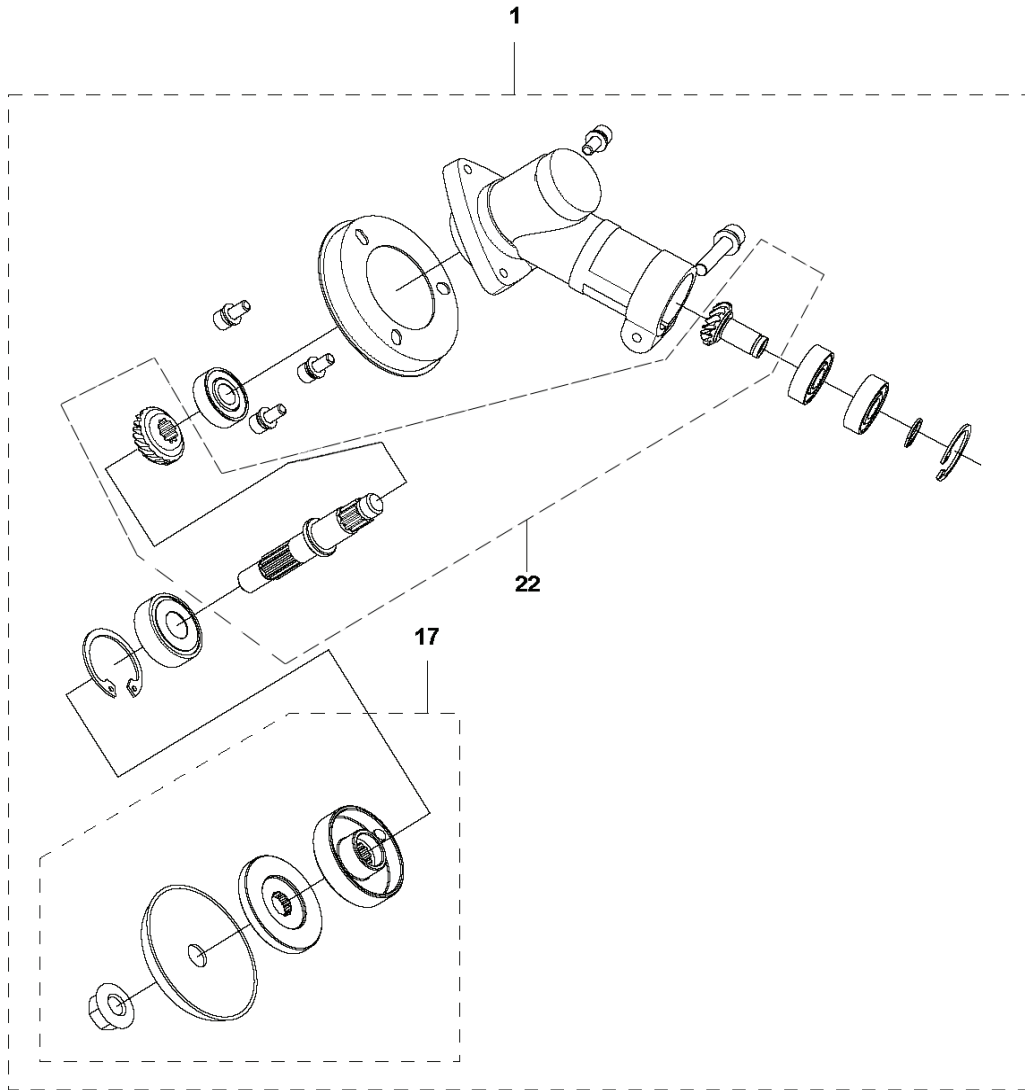

A 31R
GEAR CASE

TRIMMERS/EDGERS

PXM_REF	PXM_PARTNO	DESCRIPTION	PXM_REMARK	QTY.	
1	593702401	GEAR CASE	Gearcase Assy	1	
17	593825601	HOLDER KIT	Gearcase Gasket Assy	1	1
22	599860001	GEAR WHEEL KIT		1