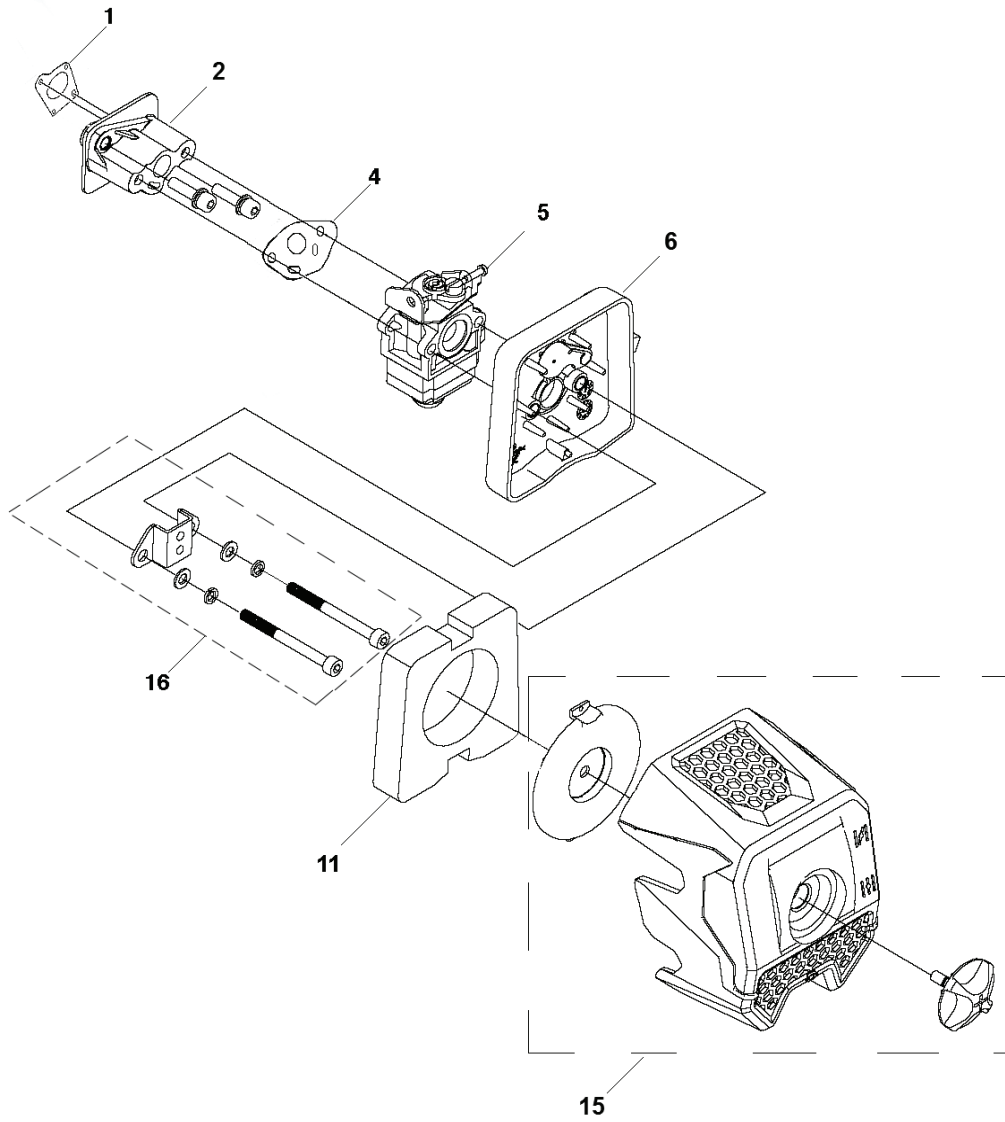

SPARE PARTS CATALOGUE
TRIMMERS/EDGERS: HUSQVARNA 131R

Spare Parts List

SPARE PARTS LIST

TRIMMERS/EDGERS

HUSQVARNA 131R

Q 31R
ACCESSORIES

TRIMMERS/EDGERS

PXM_REF	PXM_PARTNO	DESCRIPTION	PXM_REMARK	QTY.
1	593707601	TRIMMER HEAD	Trimmer Head	1
9	593707401	GRASS BLADE	Grass Knife, Multi (2T)	1

G 31R
CARBURETOR & AIRFILTER

TRIMMERS/EDGERS

PXM_REF	PXM_PARTNO	DESCRIPTION	PXM_REMARK	QTY.
1	597174001	GASKET		1
2	593638001	INSULATOR		1
4	597174201	GASKET		1
5	593830301	CARBURETTOR	Carburettor	1
6	593639201	FILTER HOLDER ASSY		1
11	593656601	FILTER	Filter	1
15	596197301	FILTER COVER ASSY		1
16	599860201	PLATE KIT		1