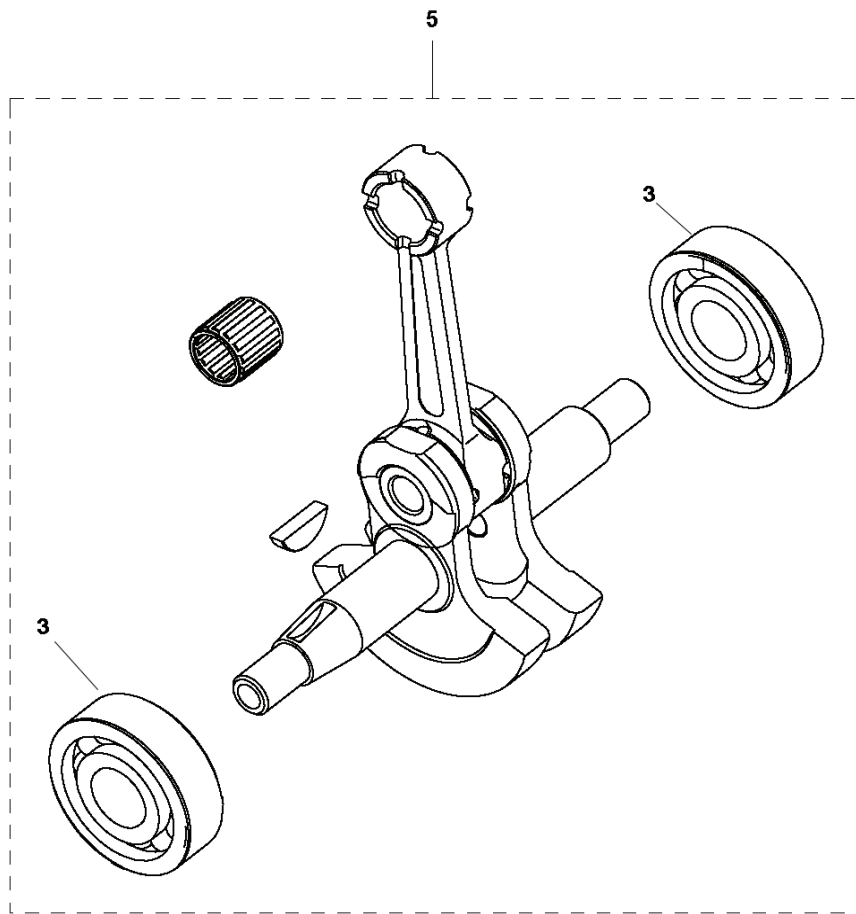

G 31R
CARBURETOR & AIRFILTER

TRIMMERS/EDGERS

PXM_REF	PXM_PARTNO	DESCRIPTION	PXM_REMARK	QTY.
1	597174001	GASKET		1
2	593638001	INSULATOR		1
4	597174201	GASKET		1
5	593830301	CARBURETTOR	Carburettor	1
6	593639201	FILTER HOLDER ASSY		1
11	593656601	FILTER	Filter	1
15	596197301	FILTER COVER ASSY		1
16	599860201	PLATE KIT		1

TRIMMERS/EDGERS

PXM_REF	PXM_PARTNO	DESCRIPTION	PXM_REMARK	QTY.
5	593636101	SEAL		1
9	593636201	GASKET		1
11	596197401	CRANKCASE KIT	CRANKCASE KIT	1

M 131 RB
ENGINE SYSTEM - CRANKSHAFT ASSY

TRIMMERS/EDGERS