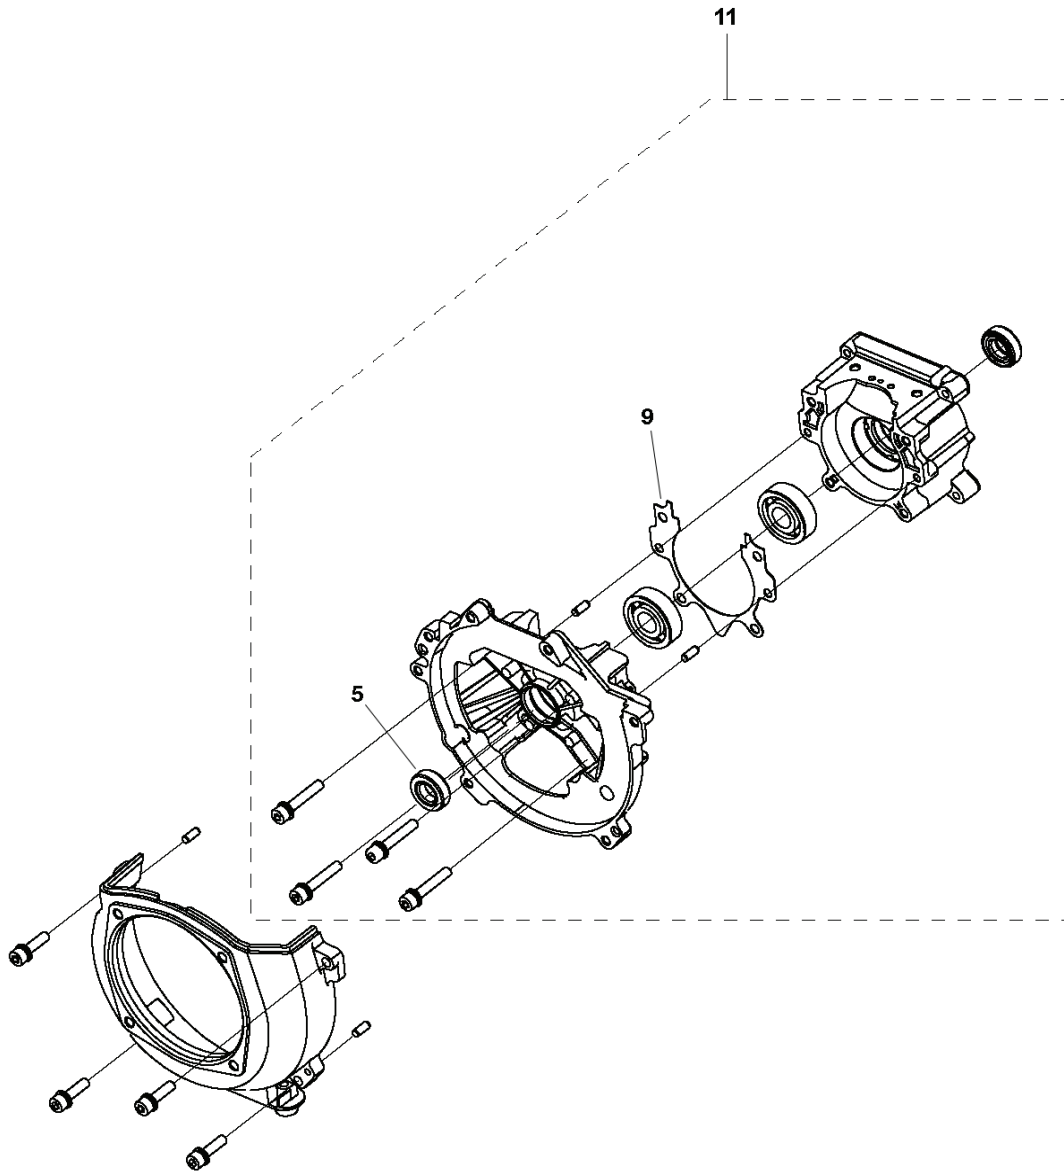

SPARE PARTS CATALOGUE
TRIMMERS/EDGERS: HUSQVARNA 131R

Spare Parts List

SPARE PARTS LIST

TRIMMERS/EDGERS

HUSQVARNA 131R

Q 31R
ACCESSORIES

TRIMMERS/EDGERS

PXM_REF	PXM_PARTNO	DESCRIPTION	PXM_REMARK	QTY.
1	593707601	TRIMMER HEAD	Trimmer Head	1
9	593707401	GRASS BLADE	Grass Knife, Multi (2T)	1

G 31R
CARBURETOR & AIRFILTER

TRIMMERS/EDGERS

PXM_REF	PXM_PARTNO	DESCRIPTION	PXM_REMARK	QTY.
1	597174001	GASKET		1
2	593638001	INSULATOR		1
4	597174201	GASKET		1
5	593830301	CARBURETTOR	Carburettor	1
6	593639201	FILTER HOLDER ASSY		1
11	593656601	FILTER	Filter	1
15	596197301	FILTER COVER ASSY		1
16	599860201	PLATE KIT		1

TRIMMERS/EDGERS

PXM_REF	PXM_PARTNO	DESCRIPTION	PXM_REMARK	QTY.
5	593636101	SEAL		1
9	593636201	GASKET		1
11	596197401	CRANKCASE KIT	CRANKCASE KIT	1

M 131 RB
ENGINE SYSTEM - CRANKSHAFT ASSY

TRIMMERS/EDGERS