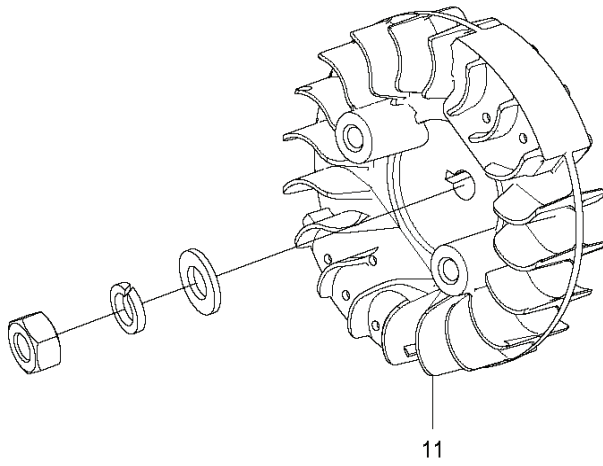

131 R
IGNITION SYSTEM

TRIMMERS/EDGERS

PXM_REF	PXM_PARTNO	DESCRIPTION	PXM_REMARK	QTY.
12	596197701	SHORT CIRCUIT CABLE	SHORT CIRCUIT CABLE	1
11	593637201	ROTOR	ROTOR	1
1	593637401	COIL	COIL	1