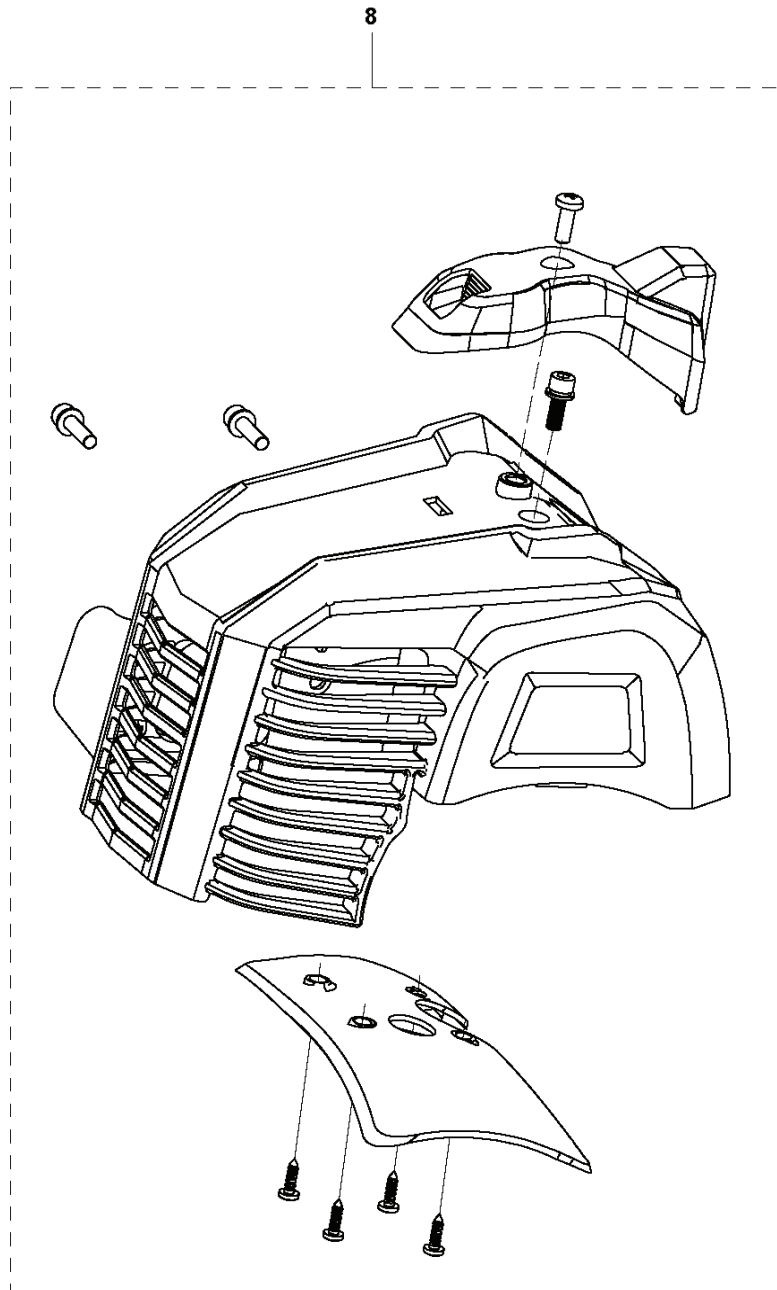

TRIMMERS/EDGERS

PXM_REF	PXM_PARTNO	DESCRIPTION	PXM_REMARK	QTY.
1	593705401	THROTTLE CONTROL ASSY	Handle Assy	1
8	596197801	THROTTLE CABLE ASSY		1

J 131 R
ENGINE HOUSING