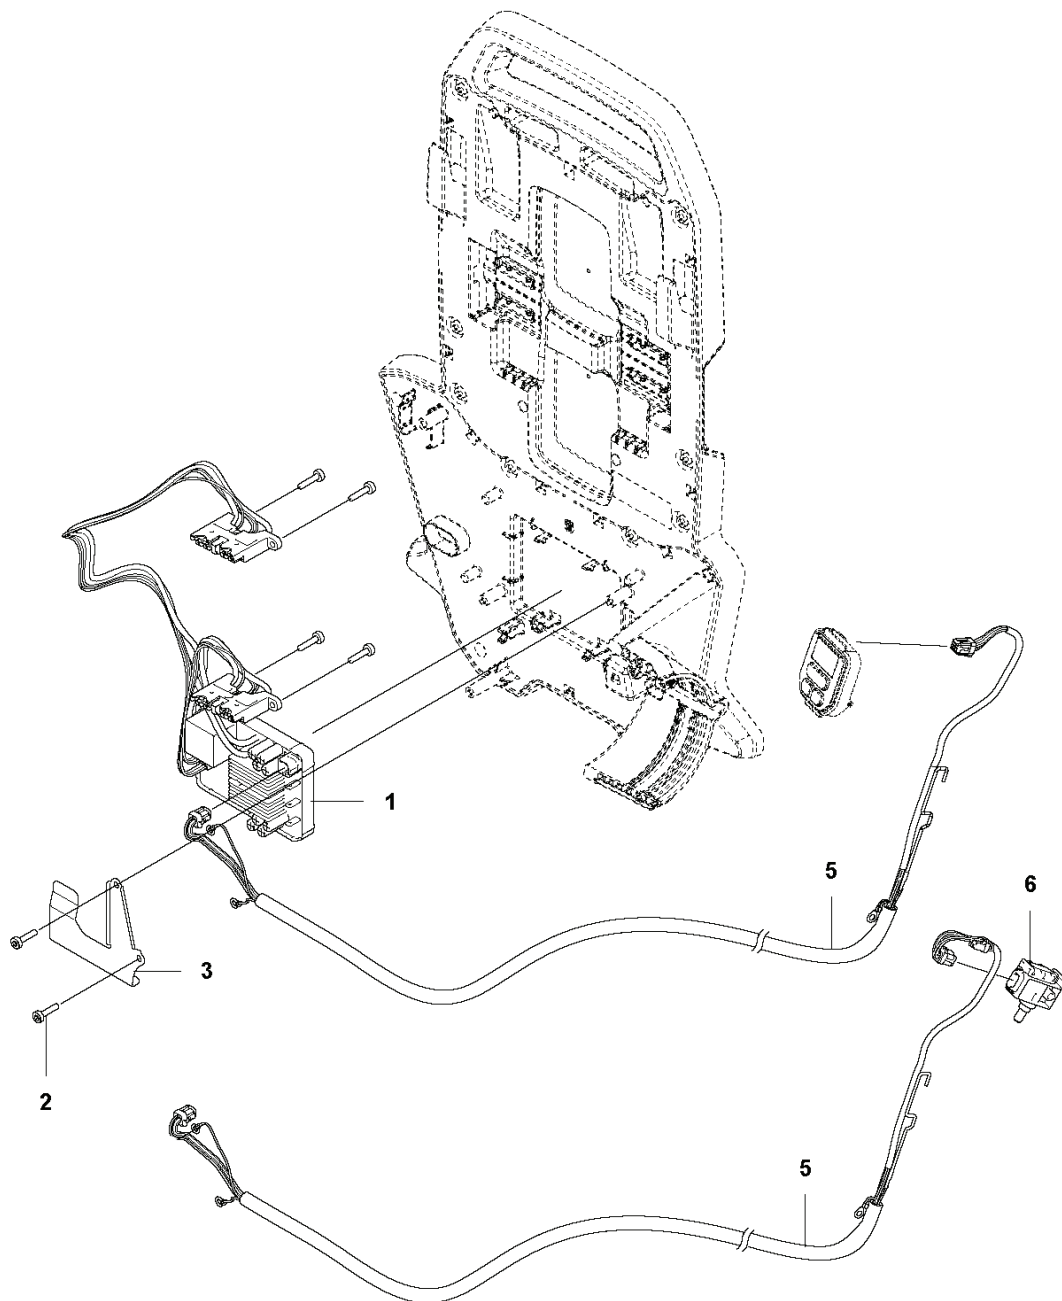

SPARE PARTS CATALOGUE
: HUSQVARNA 340IBT

Spare Parts List

SPARE PARTS LIST

A 340iBT
TUBE

REF.	PART NO.	DESCRIPTION	REMARK	QTY.	KIT
1	582599601	NOZZLE		1	
2	593785101	TUBE		1	
3	576581401	JOINT		1	
4	595338601	STRAP		1	
6	544274101	CLAMP		2	
7	587555301	HOSE		1	
8	502842801	CLAMP		1	
9	576578301	ELBOW		1	

G 340iBT
ACCESSORIES

REF.	PART NO.	DESCRIPTION	REMARK	QTY.	KIT
1	594035001	SLEEVE		1	
2	544400004	HANDLEBAR ASSY		1	
3	576581801	PIPE		1	
4	589811701	NOZZLE		1	
5	579797501	NOZZLE		1	
6	575880701	WRENCH		1	
7	586106302	TUBE ASSY		1	
8	586106301	TUBE ASSY		1	
9	576582701	NOZZLE		1	
10	576581701	PIPE		1	

E 340iBT
ELECTRIC SYSTEM

REF.	PART NO.	DESCRIPTION	REMARK	QTY.	KIT
1	597348002	CONTROL UNIT	ROW	1	
1	597347602	CONTROL UNIT	US	1	
2	580292901	SCREW ITXSCT		6	
3	594035301	SPRING PLATE		1	
5	593714601	WIRING ASSY	ROW	1	
5	593711801	WIRING ASSY	US	1	
6	582050701	SWITCH	US	1	

B 340iBT
THROTTLE CONTROLS

ROW

US

REF.	PART NO.	DESCRIPTION	REMARK	QTY.	KIT
1	593165401	HANDLE HALF		1	
2	593721701	TRIGGER	US	1	
3	593044301	THROTTLE CONTROL ASSY	ROW	1	
5	593913001	COVER		1	
6	597597501	CONTROL PANEL	ROW	1	
7	593838601	SPRING	ROW	1	
10	593165501	HANDLE HALF		1	
11	580292901	SCREW ITXSCCT		3	
12	525755109	SCREW ITXSCFM		1	
13	503221012	HEXAGON NUT		1	
14	576579701	HANDLE HOLDER		1	
15	502204001	KNOB		1	
16	725234451	SCREW EHHM		1	
17	593734401	HOLDER		1	
18	503226504	SQUARE NUT		1	
19	593722001	CONTROL PANEL	US	1	