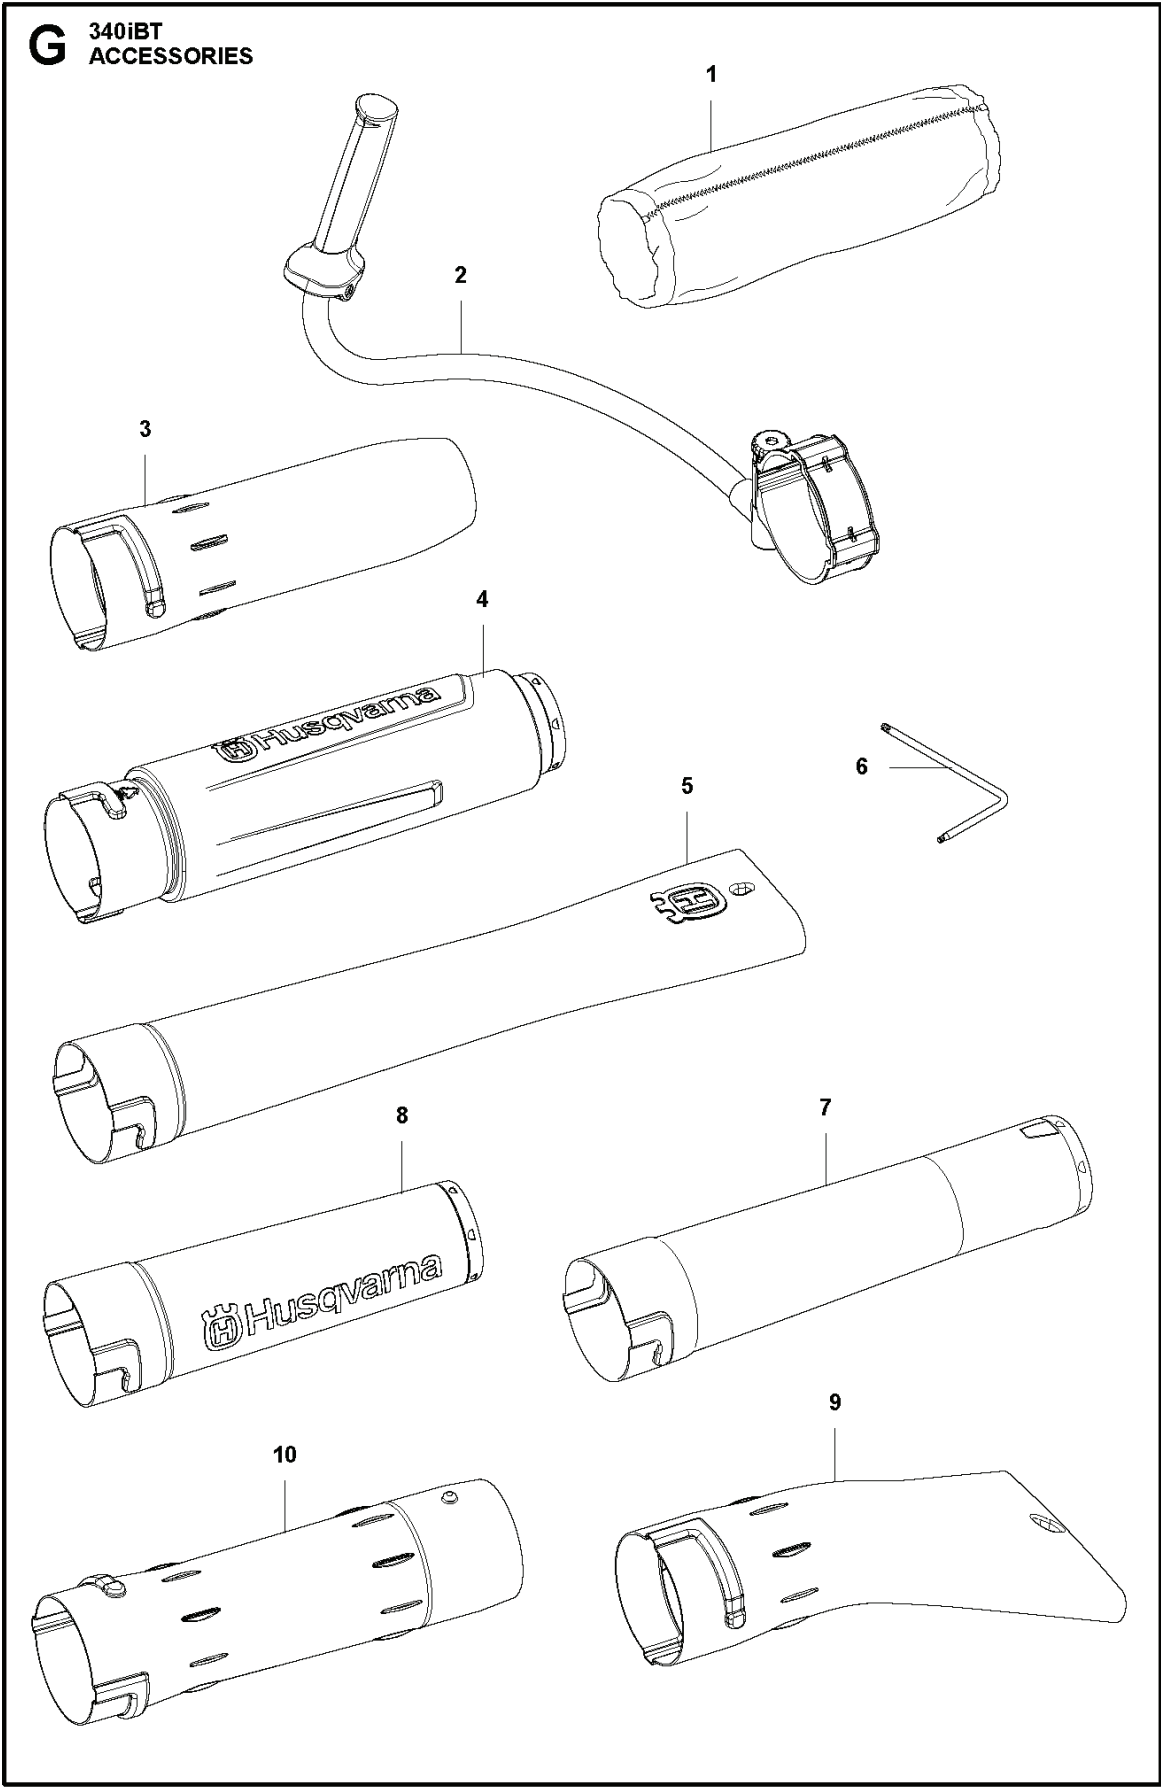

SPARE PARTS CATALOGUE
: HUSQVARNA 340IBT

Spare Parts List

SPARE PARTS LIST

A 340iBT
TUBE

REF.	PART NO.	DESCRIPTION	REMARK	QTY.	KIT
1	582599601	NOZZLE		1	
2	593785101	TUBE		1	
3	576581401	JOINT		1	
4	595338601	STRAP		1	
6	544274101	CLAMP		2	
7	587555301	HOSE		1	
8	502842801	CLAMP		1	
9	576578301	ELBOW		1	

G 340iBT
ACCESSORIES

REF.	PART NO.	DESCRIPTION	REMARK	QTY.	KIT
1	594035001	SLEEVE		1	
2	544400004	HANDLEBAR ASSY		1	
3	576581801	PIPE		1	
4	589811701	NOZZLE		1	
5	579797501	NOZZLE		1	
6	575880701	WRENCH		1	
7	586106302	TUBE ASSY		1	
8	586106301	TUBE ASSY		1	
9	576582701	NOZZLE		1	
10	576581701	PIPE		1	

E 340iBT
ELECTRIC SYSTEM

REF.	PART NO.	DESCRIPTION	REMARK	QTY.	KIT
1	597348002	CONTROL UNIT	ROW	1	
1	597347602	CONTROL UNIT	US	1	
2	580292901	SCREW ITXSCT		6	
3	594035301	SPRING PLATE		1	
5	593714601	WIRING ASSY	ROW	1	
5	593711801	WIRING ASSY	US	1	
6	582050701	SWITCH	US	1	

B 340iBT
THROTTLE CONTROLS

ROW

US

REF.	PART NO.	DESCRIPTION	REMARK	QTY.	KIT
1	593165401	HANDLE HALF		1	
2	593721701	TRIGGER	US	1	
3	593044301	THROTTLE CONTROL ASSY	ROW	1	
5	593913001	COVER		1	
6	597597501	CONTROL PANEL	ROW	1	
7	593838601	SPRING	ROW	1	
10	593165501	HANDLE HALF		1	
11	580292901	SCREW ITXSCCT		3	
12	525755109	SCREW ITXSCFM		1	
13	503221012	HEXAGON NUT		1	
14	576579701	HANDLE HOLDER		1	
15	502204001	KNOB		1	
16	725234451	SCREW EHHM		1	
17	593734401	HOLDER		1	
18	503226504	SQUARE NUT		1	
19	593722001	CONTROL PANEL	US	1	