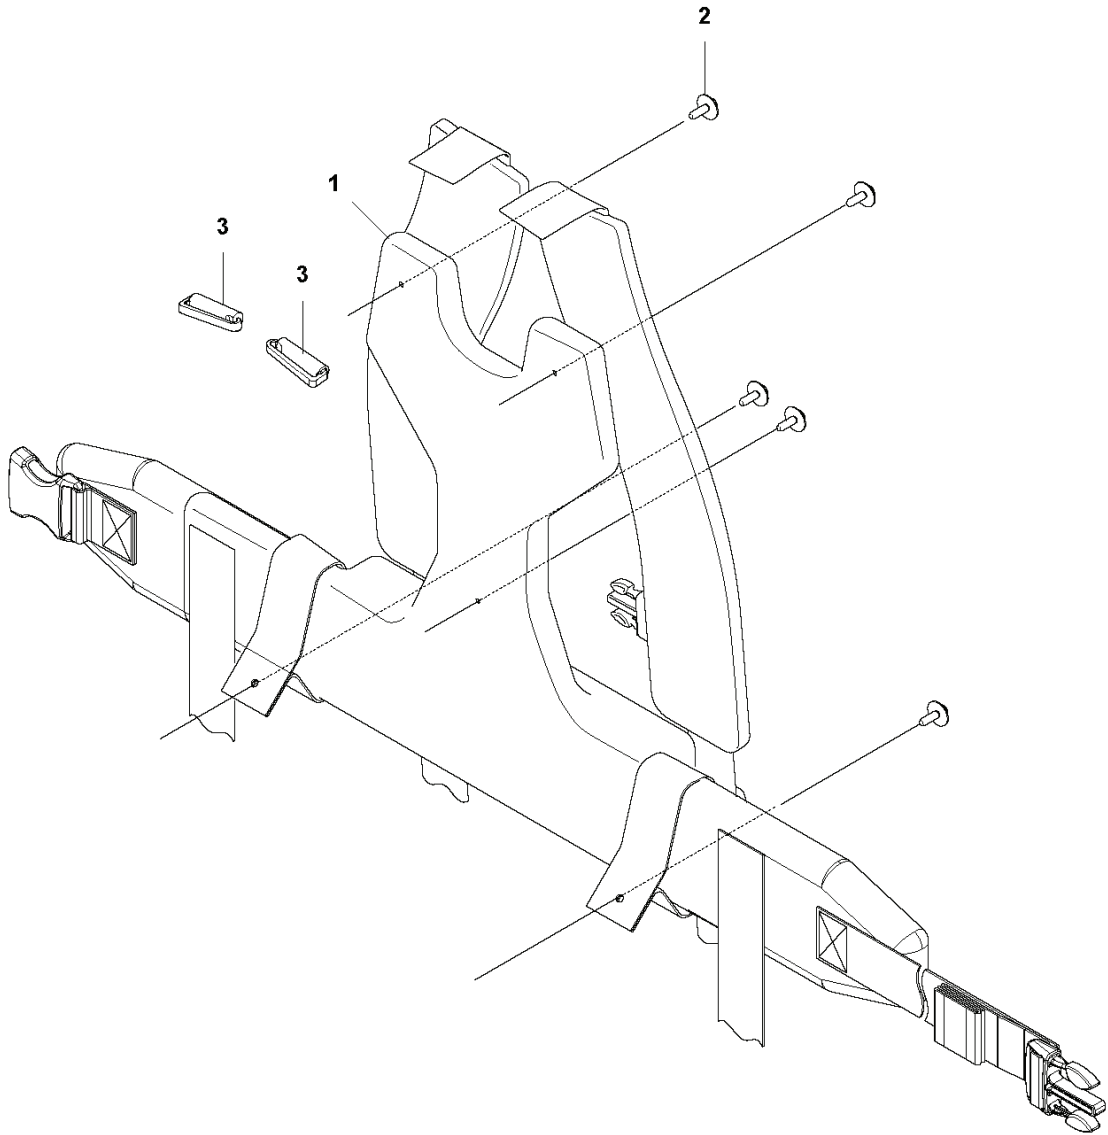

F 340iBT
HARNESS

REF.	PART NO.	DESCRIPTION	REMARK	QTY.	KIT
1	576579101	PAD		1	
2	576356601	SCREW ITXSCT		5	
3	544270001	CLIP		2