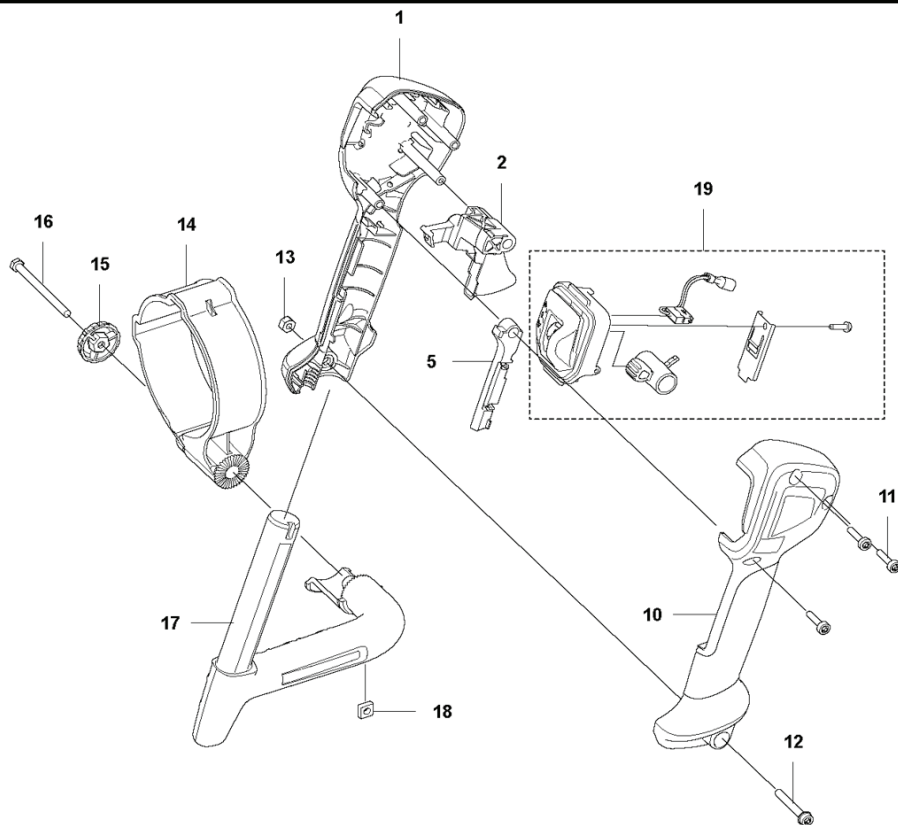

SPARE PARTS CATALOGUE
: HUSQVARNA 340IBT

Spare Parts List

SPARE PARTS LIST

A 340iBT
TUBE

REF.	PART NO.	DESCRIPTION	REMARK	QTY.	KIT
1	582599601	NOZZLE		1	
2	593785101	TUBE		1	
3	576581401	JOINT		1	
4	595338601	STRAP		1	
6	544274101	CLAMP		2	
7	587555301	HOSE		1	
8	502842801	CLAMP		1	
9	576578301	ELBOW		1	

G 340iBT
ACCESSORIES

REF.	PART NO.	DESCRIPTION	REMARK	QTY.	KIT
1	594035001	SLEEVE		1	
2	544400004	HANDLEBAR ASSY		1	
3	576581801	PIPE		1	
4	589811701	NOZZLE		1	
5	579797501	NOZZLE		1	
6	575880701	WRENCH		1	
7	586106302	TUBE ASSY		1	
8	586106301	TUBE ASSY		1	
9	576582701	NOZZLE		1	
10	576581701	PIPE		1	

E 340iBT
ELECTRIC SYSTEM

REF.	PART NO.	DESCRIPTION	REMARK	QTY.	KIT
1	597348002	CONTROL UNIT	ROW	1	
1	597347602	CONTROL UNIT	US	1	
2	580292901	SCREW ITXSCT		6	
3	594035301	SPRING PLATE		1	
5	593714601	WIRING ASSY	ROW	1	
5	593711801	WIRING ASSY	US	1	
6	582050701	SWITCH	US	1	

B 340iBT
THROTTLE CONTROLS

ROW

US

REF.	PART NO.	DESCRIPTION	REMARK	QTY.	KIT
1	593165401	HANDLE HALF		1	
2	593721701	TRIGGER	US	1	
3	593044301	THROTTLE CONTROL ASSY	ROW	1	
5	593913001	COVER		1	
6	597597501	CONTROL PANEL	ROW	1	
7	593838601	SPRING	ROW	1	
10	593165501	HANDLE HALF		1	
11	580292901	SCREW ITXSCCT		3	
12	525755109	SCREW ITXSCFM		1	
13	503221012	HEXAGON NUT		1	
14	576579701	HANDLE HOLDER		1	
15	502204001	KNOB		1	
16	725234451	SCREW EHHM		1	
17	593734401	HOLDER		1	
18	503226504	SQUARE NUT		1	
19	593722001	CONTROL PANEL	US	1	