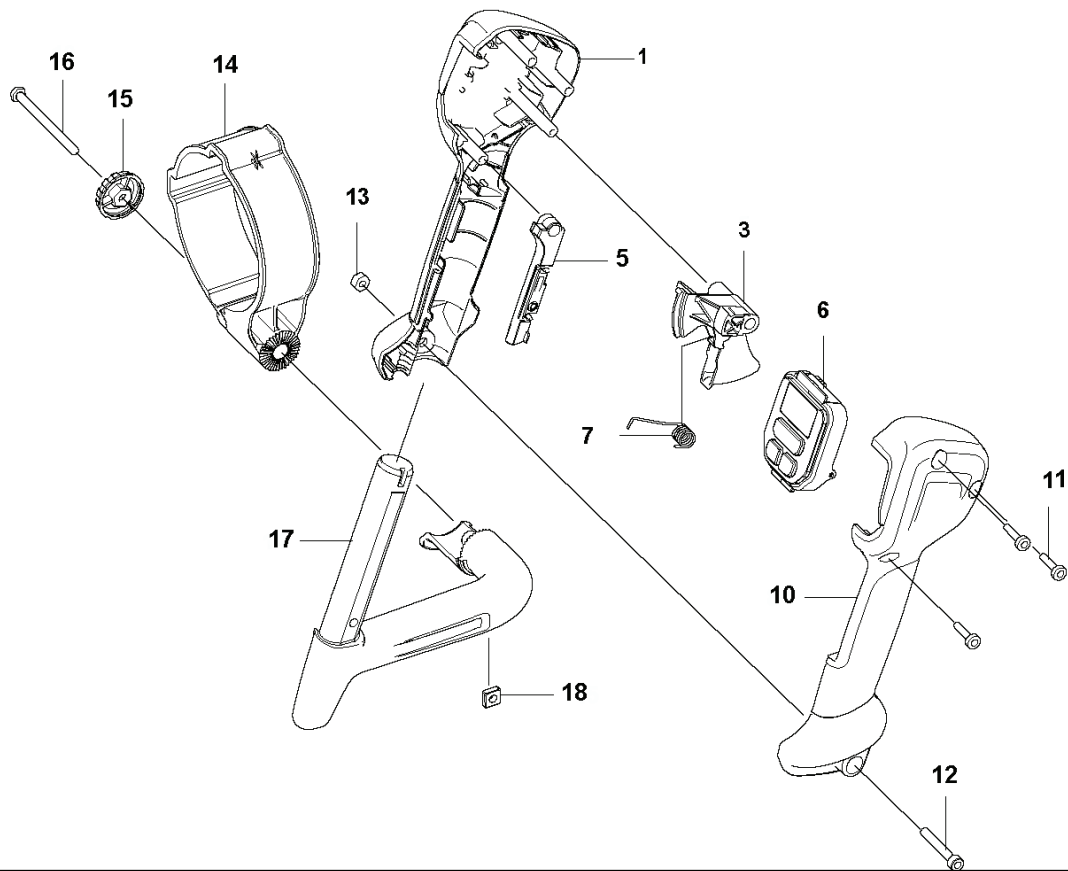

SPARE PARTS CATALOGUE
: HUSQVARNA 340IBT

Spare Parts List

SPARE PARTS LIST

A 340iBT
TUBE

REF.	PART NO.	DESCRIPTION	REMARK	QTY.	KIT
1	582599601	NOZZLE		1	
2	593785101	TUBE		1	
3	576581401	JOINT		1	
4	595338601	STRAP		1	
6	544274101	CLAMP		2	
7	587555301	HOSE		1	
8	502842801	CLAMP		1	
9	576578301	ELBOW		1	

G 340iBT
ACCESSORIES

REF.	PART NO.	DESCRIPTION	REMARK	QTY.	KIT
1	594035001	SLEEVE		1	
2	544400004	HANDLEBAR ASSY		1	
3	576581801	PIPE		1	
4	589811701	NOZZLE		1	
5	579797501	NOZZLE		1	
6	575880701	WRENCH		1	
7	586106302	TUBE ASSY		1	
8	586106301	TUBE ASSY		1	
9	576582701	NOZZLE		1	
10	576581701	PIPE		1	

E 340iBT
ELECTRIC SYSTEM

REF.	PART NO.	DESCRIPTION	REMARK	QTY.	KIT
1	597348002	CONTROL UNIT	ROW	1	
1	597347602	CONTROL UNIT	US	1	
2	580292901	SCREW ITXSCT		6	
3	594035301	SPRING PLATE		1	
5	593714601	WIRING ASSY	ROW	1	
5	593711801	WIRING ASSY	US	1	
6	582050701	SWITCH	US	1	

B 340iBT
THROTTLE CONTROLS

ROW

US

REF.	PART NO.	DESCRIPTION	REMARK	QTY.	KIT
1	593165401	HANDLE HALF		1	
2	593721701	TRIGGER	US	1	
3	593044301	THROTTLE CONTROL ASSY	ROW	1	
5	593913001	COVER		1	
6	597597501	CONTROL PANEL	ROW	1	
7	593838601	SPRING	ROW	1	
10	593165501	HANDLE HALF		1	
11	580292901	SCREW ITXSCCT		3	
12	525755109	SCREW ITXSCFM		1	
13	503221012	HEXAGON NUT		1	
14	576579701	HANDLE HOLDER		1	
15	502204001	KNOB		1	
16	725234451	SCREW EHHM		1	
17	593734401	HOLDER		1	
18	503226504	SQUARE NUT		1	
19	593722001	CONTROL PANEL	US	1	