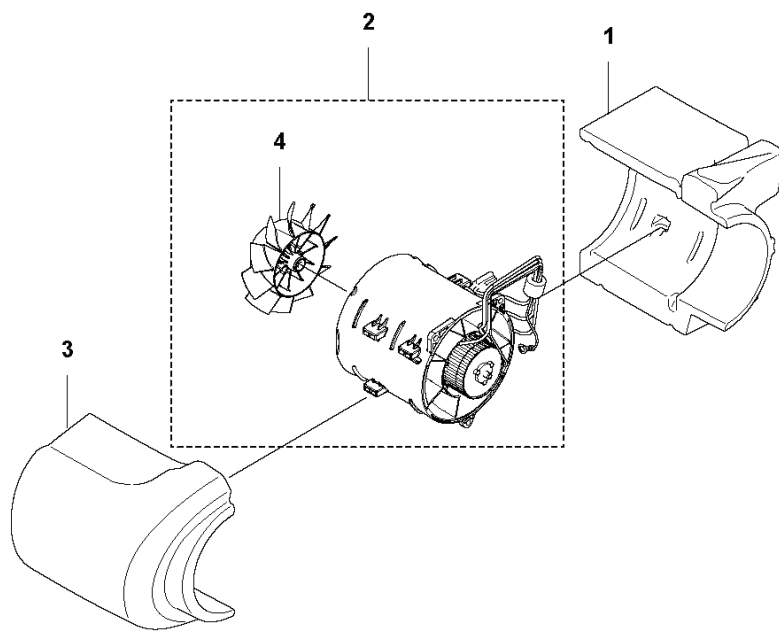

SPARE PARTS CATALOGUE
: HUSQVARNA 340IBT

Spare Parts List

SPARE PARTS LIST

A 340iBT
TUBE

REF.	PART NO.	DESCRIPTION	REMARK	QTY.	KIT
1	582599601	NOZZLE		1	
2	593785101	TUBE		1	
3	576581401	JOINT		1	
4	595338601	STRAP		1	
6	544274101	CLAMP		2	
7	587555301	HOSE		1	
8	502842801	CLAMP		1	
9	576578301	ELBOW		1	

B 340iBT
THROTTLE CONTROLS

ROW

US

REF.	PART NO.	DESCRIPTION	REMARK	QTY.	KIT
1	593165401	HANDLE HALF		1	
2	593721701	TRIGGER	US	1	
3	593044301	THROTTLE CONTROL ASSY	ROW	1	
5	593913001	COVER		1	
6	597597501	CONTROL PANEL	ROW	1	
7	593838601	SPRING	ROW	1	
10	593165501	HANDLE HALF		1	
11	580292901	SCREW ITXSCCT		3	
12	525755109	SCREW ITXSCFM		1	
13	503221012	HEXAGON NUT		1	
14	576579701	HANDLE HOLDER		1	
15	502204001	KNOB		1	
16	725234451	SCREW EHHM		1	
17	593734401	HOLDER		1	
18	503226504	SQUARE NUT		1	
19	593722001	CONTROL PANEL	US	1	

C 340iBT
HOUSING

REF.	PART NO.	DESCRIPTION	REMARK	QTY.	KIT
1	580292901	SCREW ITXSCT		16	
2	593773701	HOUSING		1	
3	590845402	BACKPLATE		1	
4	576356601	SCREW ITXSCT		1	
5	594954101	STRAP		1	
6	585480001	SPRING		2	
7	577996601	PUSH BUTTON		2	
8	597606801	AIR DUCT		1	
9	593773801	COVER		1	
10	593894801	INLET		1	
11	581472301	CABLE CLAMP		1	
12	503709701	LABEL		1	

F 340iBT
HARNESS

REF.	PART NO.	DESCRIPTION	REMARK	QTY.	KIT
1	576579101	PAD		1	
2	576356601	SCREW ITXSCT		5	
3	544270001	CLIP		2	

D 340iBT
FAN SYSTEM

REF.	PART NO.	DESCRIPTION	REMARK	QTY.	KIT
1	594906401	MUFFLER		1	
2	597477202	MOTOR ASSY		1	
3	594906501	MUFFLER		1	
4	590818302	ROTOR		1	