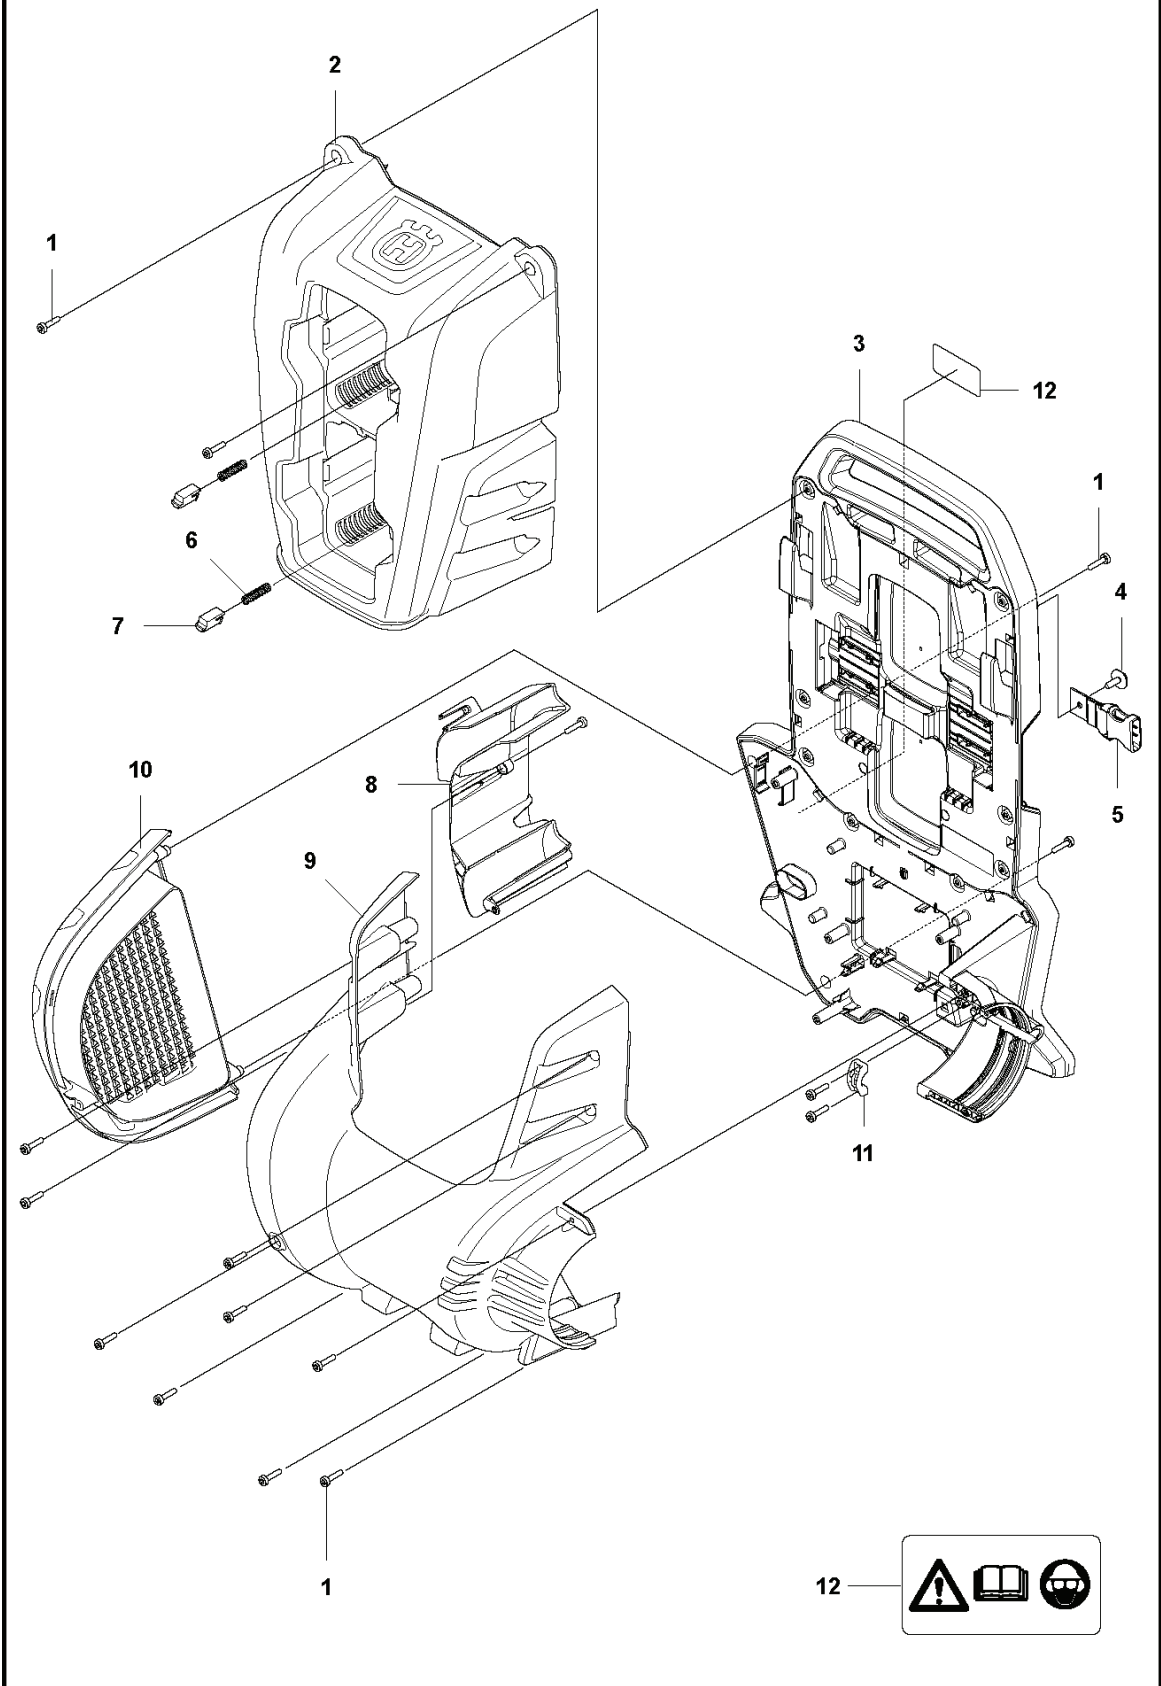

SPARE PARTS CATALOGUE
: HUSQVARNA 340IBT

Spare Parts List

SPARE PARTS LIST

A 340iBT
TUBE

REF.	PART NO.	DESCRIPTION	REMARK	QTY.	KIT
1	582599601	NOZZLE		1	
2	593785101	TUBE		1	
3	576581401	JOINT		1	
4	595338601	STRAP		1	
6	544274101	CLAMP		2	
7	587555301	HOSE		1	
8	502842801	CLAMP		1	
9	576578301	ELBOW		1	

E 340iBT
ELECTRIC SYSTEM

REF.	PART NO.	DESCRIPTION	REMARK	QTY.	KIT
1	597348002	CONTROL UNIT	ROW	1	
1	597347602	CONTROL UNIT	US	1	
2	580292901	SCREW ITXSCT		6	
3	594035301	SPRING PLATE		1	
5	593714601	WIRING ASSY	ROW	1	
5	593711801	WIRING ASSY	US	1	
6	582050701	SWITCH	US	1	

B 340iBT
THROTTLE CONTROLS

ROW

US

REF.	PART NO.	DESCRIPTION	REMARK	QTY.	KIT
1	593165401	HANDLE HALF		1	
2	593721701	TRIGGER	US	1	
3	593044301	THROTTLE CONTROL ASSY	ROW	1	
5	593913001	COVER		1	
6	597597501	CONTROL PANEL	ROW	1	
7	593838601	SPRING	ROW	1	
10	593165501	HANDLE HALF		1	
11	580292901	SCREW ITXSCCT		3	
12	525755109	SCREW ITXSCFM		1	
13	503221012	HEXAGON NUT		1	
14	576579701	HANDLE HOLDER		1	
15	502204001	KNOB		1	
16	725234451	SCREW EHHM		1	
17	593734401	HOLDER		1	
18	503226504	SQUARE NUT		1	
19	593722001	CONTROL PANEL	US	1	

C 340iBT
HOUSING

REF.	PART NO.	DESCRIPTION	REMARK	QTY.	KIT
1	580292901	SCREW ITXSCT		16	
2	593773701	HOUSING		1	
3	590845402	BACKPLATE		1	
4	576356601	SCREW ITXSCT		1	
5	594954101	STRAP		1	
6	585480001	SPRING		2	
7	577996601	PUSH BUTTON		2	
8	597606801	AIR DUCT		1	
9	593773801	COVER		1	
10	593894801	INLET		1	
11	581472301	CABLE CLAMP		1	
12	503709701	LABEL		1	