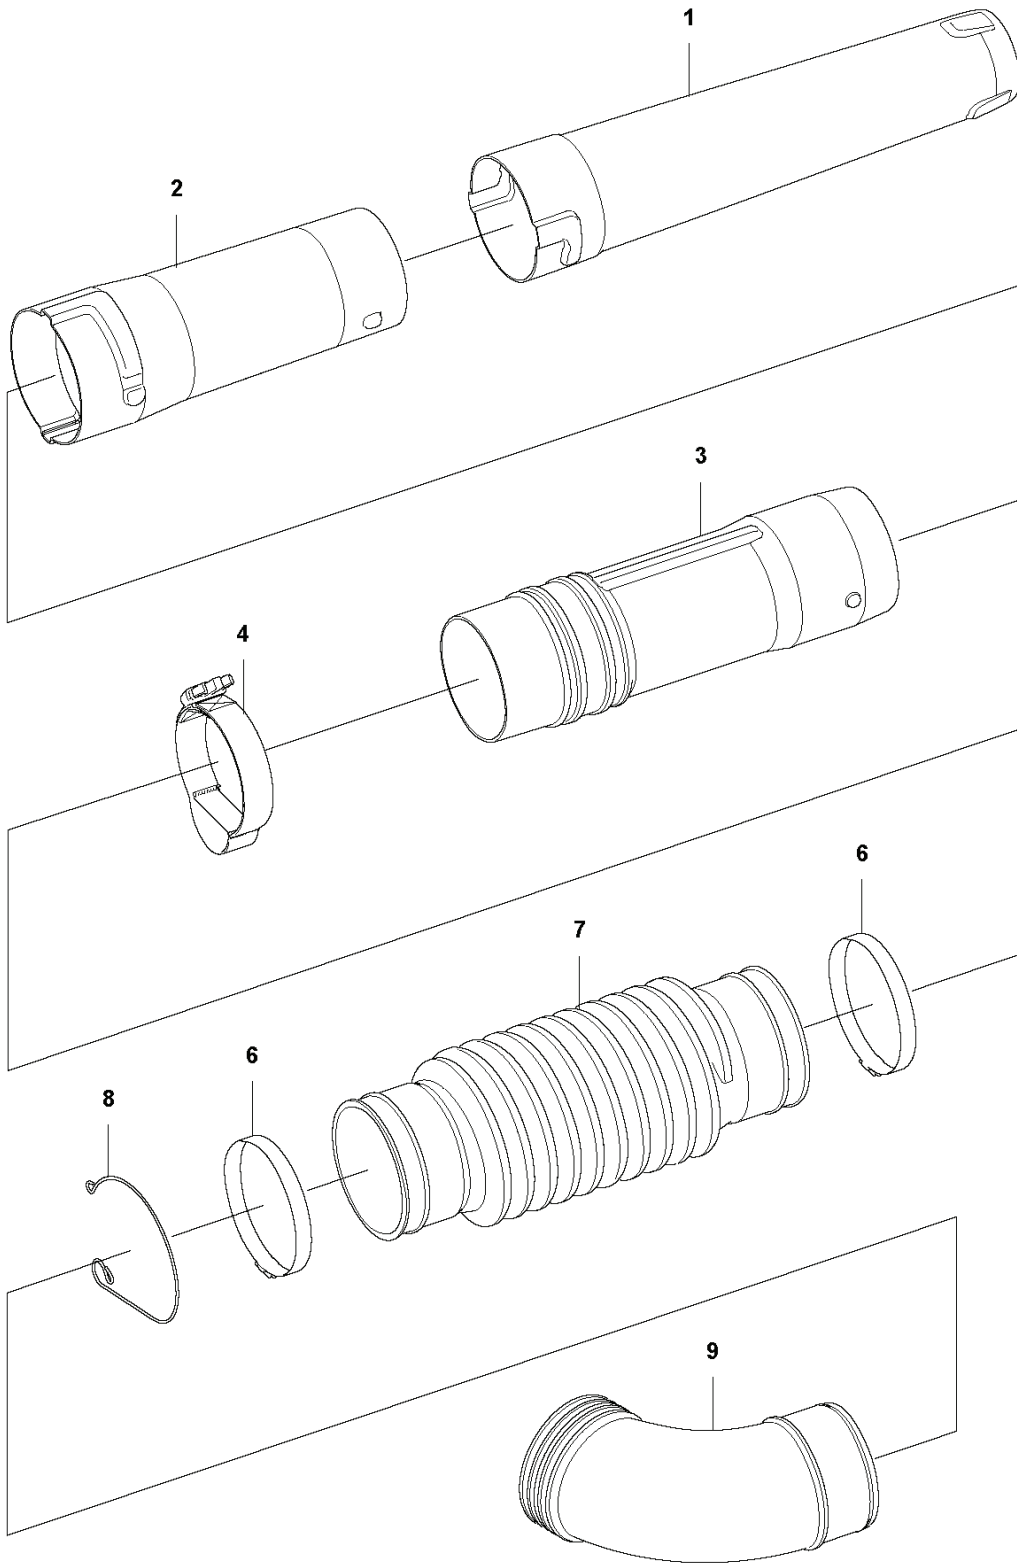

SPARE PARTS CATALOGUE
: HUSQVARNA 340IBT

Spare Parts List

SPARE PARTS LIST

A 340iBT
TUBE

REF.	PART NO.	DESCRIPTION	REMARK	QTY.	KIT
1	582599601	NOZZLE		1	
2	593785101	TUBE		1	
3	576581401	JOINT		1	
4	595338601	STRAP		1	
6	544274101	CLAMP		2	
7	587555301	HOSE		1	
8	502842801	CLAMP		1	
9	576578301	ELBOW		1	

G 340iBT
ACCESSORIES

REF.	PART NO.	DESCRIPTION	REMARK	QTY.	KIT
1	594035001	SLEEVE		1	
2	544400004	HANDLEBAR ASSY		1	
3	576581801	PIPE		1	
4	589811701	NOZZLE		1	
5	579797501	NOZZLE		1	
6	575880701	WRENCH		1	
7	586106302	TUBE ASSY		1	
8	586106301	TUBE ASSY		1	
9	576582701	NOZZLE		1	
10	576581701	PIPE		1	

E 340iBT
ELECTRIC SYSTEM

REF.	PART NO.	DESCRIPTION	REMARK	QTY.	KIT
1	597348002	CONTROL UNIT	ROW	1	
1	597347602	CONTROL UNIT	US	1	
2	580292901	SCREW ITXSCT		6	
3	594035301	SPRING PLATE		1	
5	593714601	WIRING ASSY	ROW	1	
5	593711801	WIRING ASSY	US	1	
6	582050701	SWITCH	US	1	

B 340iBT
THROTTLE CONTROLS

ROW

US

REF.	PART NO.	DESCRIPTION	REMARK	QTY.	KIT
1	593165401	HANDLE HALF		1	
2	593721701	TRIGGER	US	1	
3	593044301	THROTTLE CONTROL ASSY	ROW	1	
5	593913001	COVER		1	
6	597597501	CONTROL PANEL	ROW	1	
7	593838601	SPRING	ROW	1	
10	593165501	HANDLE HALF		1	
11	580292901	SCREW ITXSCCT		3	
12	525755109	SCREW ITXSCFM		1	
13	503221012	HEXAGON NUT		1	
14	576579701	HANDLE HOLDER		1	
15	502204001	KNOB		1	
16	725234451	SCREW EHHM		1	
17	593734401	HOLDER		1	
18	503226504	SQUARE NUT		1	
19	593722001	CONTROL PANEL	US	1	