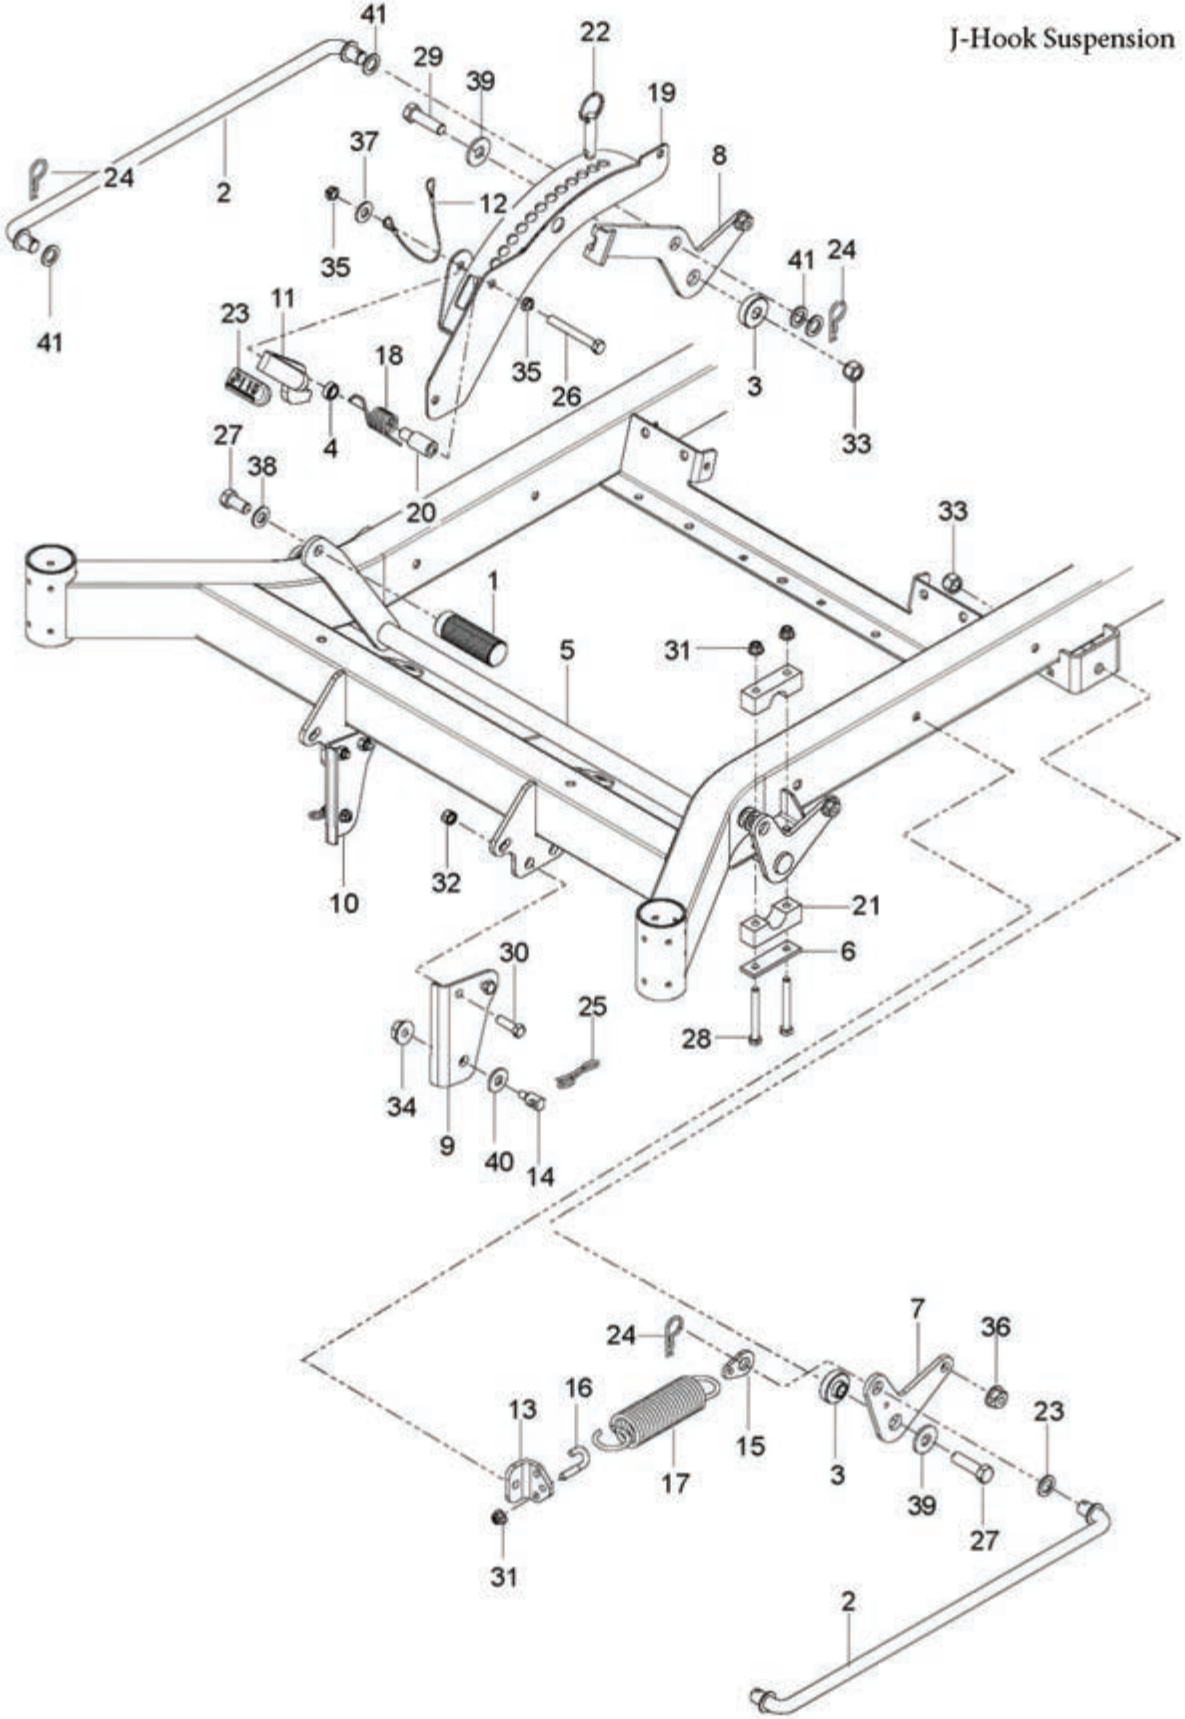

J-Hook Suspension

REF.	PART NO.	DESCRIPTION	REMARK	QTY.	KIT
1	510408301	PEDAL		1	
2	539110808	CROSS LINK		2	
3	586701701	SPACER		2	
4	539131861	SPACER .3		1	
5	586928702	LIFT		1	
6	584392702	PLATE		2	
7	539131897	BELLCRANK		1	
8	592877702	BELLCRANK	For 96795370100, 967953702-00, 97045580100	1	
8	539131853	BELLCRANK	For all EXCEPT 96795370100, 967953702-00, 97045580100	1	
9	588812102	BRACKET		1	
9	592878402	BRACKET	For 96795370200, 96769610201, 97045580100	1	
10	588812002	BRACKET		1	
10	592978502	BRACKET	For 96795370200, 96769610201, 97045580100	1	
11	539131566	LATCH		1	
12	539105059	ROPE		1	
13	539131791	MOUNT	For all EXCEPT 96795370100, 967953702-00, 97045580100	1	
13	593663603	MOUNT	For 96795370100, 967953702-00, 97045580100	1	
14	532195161	STUD		4	
15	539131792	TAB. SPRING	For all EXCEPT 96795370100, 967953702-00, 97045580100	1	
15	593663803	BRACKET	For 96795370100, 967953702-00, 97045580100	1	
16	539112896	BOLT		1	
17	539102642	SPRING		1	
18	539132734	SPRING. TORSION		1	
19	539131850	HEIGHT. ADJUST. DECK		1	
20	539131860	PIVOT. LATCH. TRANSPORT		1	
21	539104808	SUPPORT		4	
22	539132182	PIN		1	
23	539132851	GRIP. TRANSPORT-RELEASE		1	
24	539115501	COTTER		4	
25	532194209	SPRING		2	
26	874780648	BOLT		1	
27	539990646	BOLT		1	
28	874780544	BOLT		4	
29	539108181	HCS 1/2-13 X 1-3/4 GR 8 ZD		2	
30	539990563	SCREW		4	
31	539112899	NUT, 5/16-18, NYLOC		5	
32	539976979	NUT		4	
33	873800800	NUT		2	
34	873900500	NUT		2	
35	539200282	NUT		2	
36	539132019	NUT	For 96795370100	4	
36	532409149	NUT	For all EXCEPT 96795370100	4	
37	819141614	WASHER		1	
38	539115528	1/2' CONTACT BELLSPR		1	
39	539109554	WASHER	For all EXCEPT 96795370100	2	
39	819182212	WASHER	For 96795370100	2	
40	819191912	WASHER		2	
41	539991043	BUSHING	For all EXCEPT 96795370100, 967953702-00, 97045580100	10	
41	819211616	WASHER	For all EXCEPT 96795370100, 967953702-00, 97045580100	10