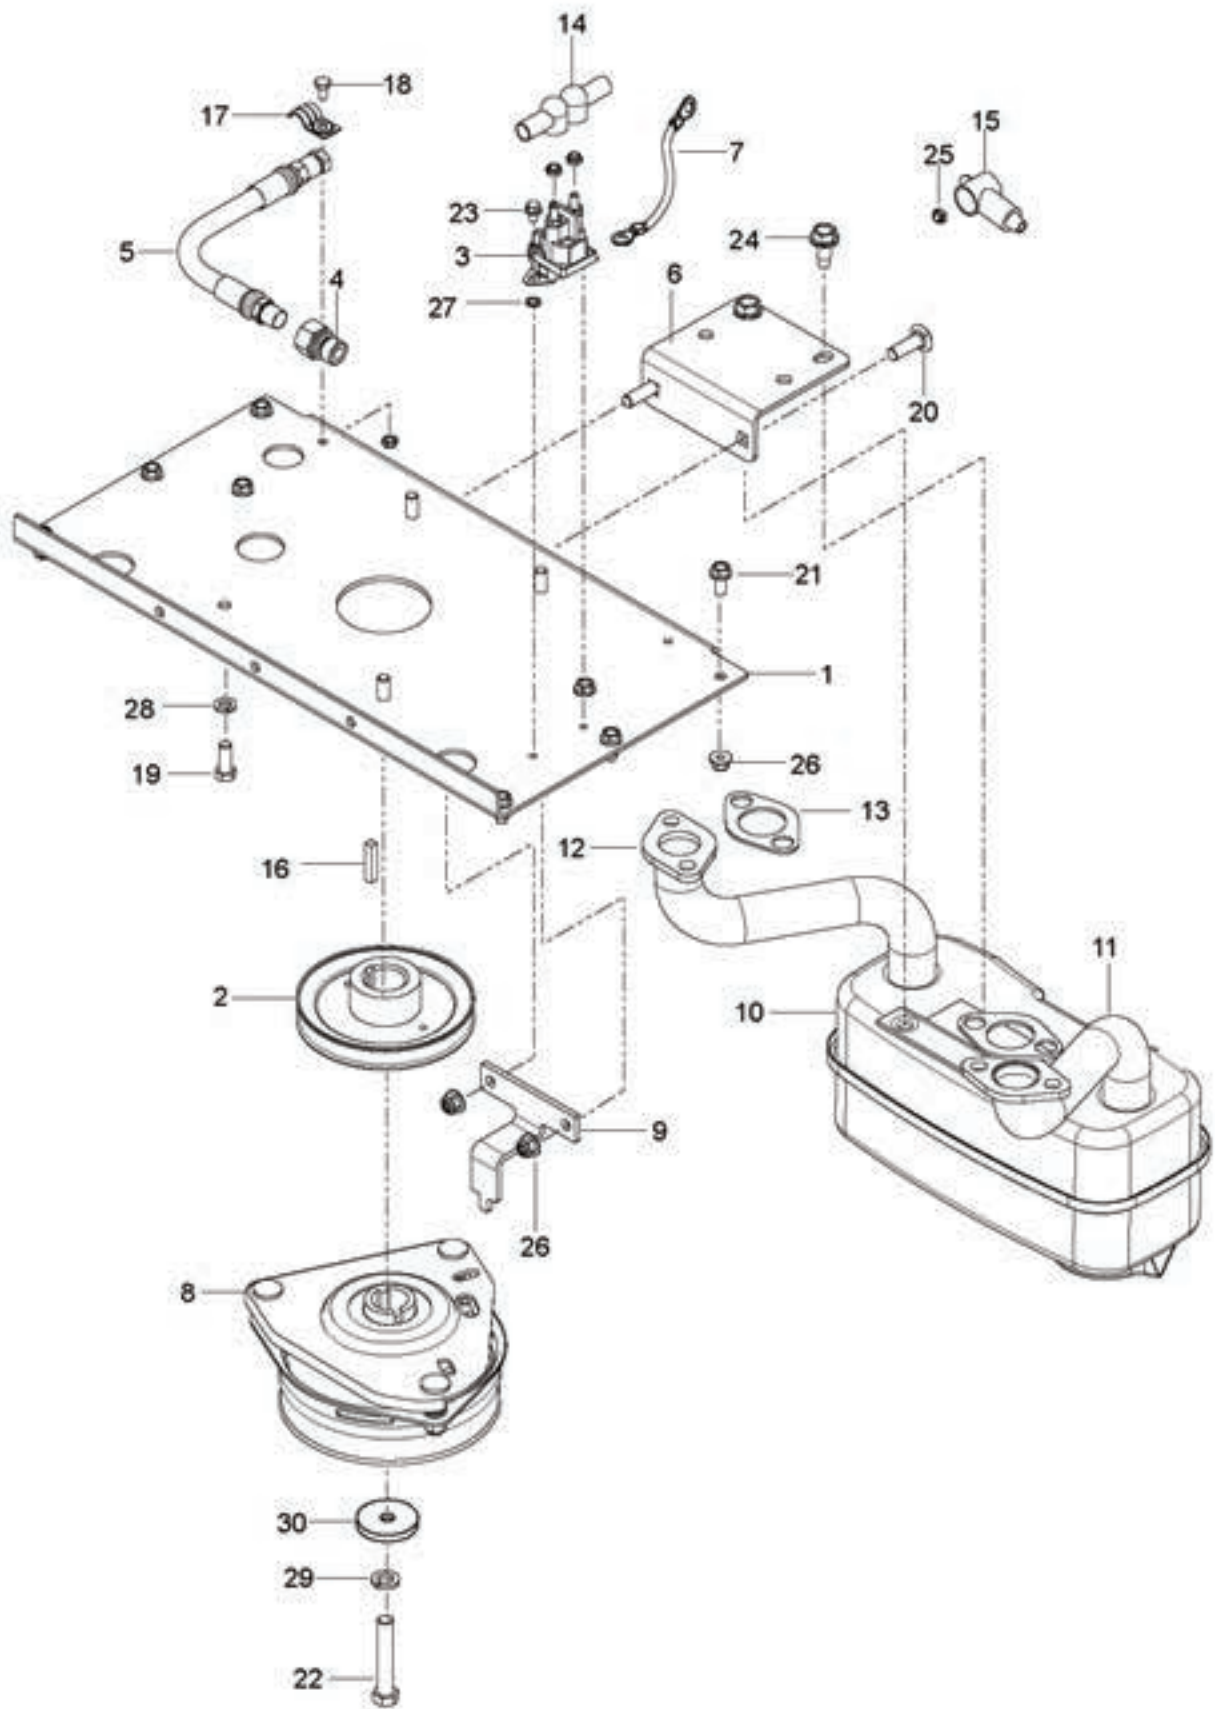

REF.	PART NO.	DESCRIPTION	REMARK	QTY.	KIT
1	586651402	PLATE		1	
2	585813701	PULLEY		1	
3	582042801	SOLENOID	For all EXCEPT 97045580100	1	
3	582042802	SOLENOID	For 97045580100	1	
4	522599001	ADAPTER		1	
5	584825501	HOSE ASSY		1	
6	575229902	BRACKET		1	
7	539102757	CABLE		1	
8	532179335	CLUTCH		1	
9	585813601	BRACKET		1	
10	539131604	MUFFLER ASSY		1	
11	583954501	TUBE	For 967696001-00, 967696001-01	1	
11	583955601	TUBE	For all EXCEPT 967696001-00, 967696001-01	1	
12	583954801	TUBE	For 967696001-00, 967696001-01	1	
12	583955701	TUBE	For all EXCEPT 967696001-00, 967696001-01	1	
13	586839701	GASKET		2	
14	532131563	COVER		2	
15	539102759	INSULATOR		1	
16	539912757	KEY		1	
17	539101363	CLAMP		1	
18	596437001	SCREW	For 97045580100	1	
18	539990071	BOLT	For all EXCEPT 97045580100	1	
19	596564401	BOLT	For 97045580100	4	
19	817120616	SCREW	For 967696001-00, 967696001-01	4	
19	539990563	SCREW	For all EXCEPT 967696001-00, 967696001-01	4	
20	596435701	BOLT	For 97045580100	2	
20	539107271	SCREW	For all EXCEPT 97045580100	2	
21	592858702	BOLT	For 97045580100	8	
21	874490512	BOLT	For all EXCEPT 97045580100	8	
22	581332802	BOLT		1	
23	539990302	HWST 1/4C X 3/8		1	
24	539107475	BOLT	For all EXCEPT 967696001-00, 967696001-01	2	
24	596135901	BOLT	For 97045580100	2	
24	817490512	SCREW	For 967696001-00, 967696001-01	2	
25	539108120	NUT	For all EXCEPT 97045580100	4	
25	596031501	LOCK NUT	For 97045580100	4	
26	594944401	NUT	For 97045580100	10	
26	539112899	NUT, 5/16-18, NYLOC	For all EXCEPT 97045580100	10	
27	594944401	NUT	For 97045580100	1	
27	539990053	WASHER	For all EXCEPT 97045580100	1	
28	596238701	WASHER	For 97045580100	4	
28	539990118	WASHER	For all EXCEPT 967696001-00, 967696001-01, 97045580100	4	
29	596238901	WASHER	For 97045580100	1	
29	539990247	WASHER	For all EXCEPT 97045580100	1	
30	539106504	WASHER		1	
46	532198316	PIGTAIL MATNLK.OLD.HARN		1	
47	900000002	DUMMY PART	For 967696101-00, Engine, Kawasaki FR730V- FS00-S 24 Hp. For engine replacement parts, see Kawasaki dealer.	1	
48	532184362	NUT	For 97045580100	1