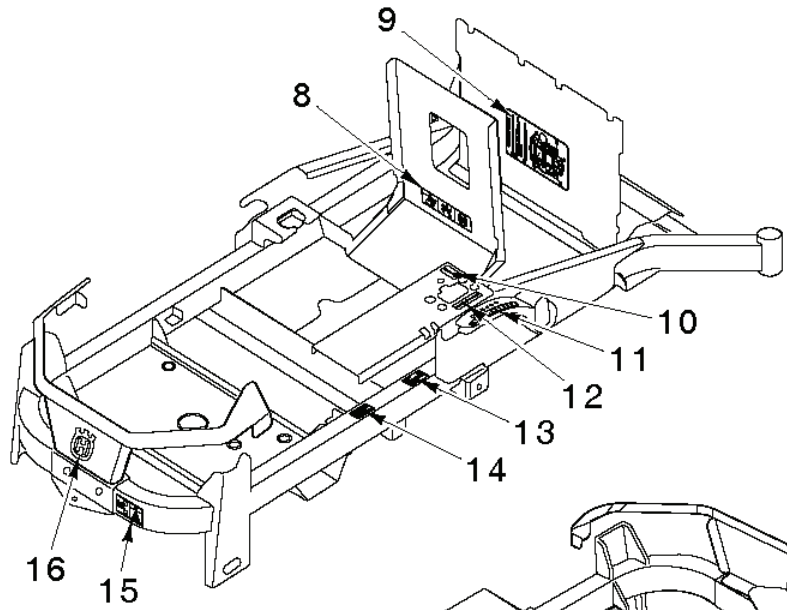

For 97045580100

REF.	PART NO.	DESCRIPTION	REMARK	QTY.	KIT
1	592898301	DECAL		1	
2	590885001	DECAL		1	
3	589357901	DECAL		1	
4	539121322	PAD		1	
5	532425417	PAD		1	
6	539112620	DECAL		1	
7	586978801	DECAL		1	
8	539105745	DECAL		1	
9	539132187	DECAL		1	
10	585142601	DECAL		1	
11	539132039	DECAL		1	
12	589283001	DECAL		1	
13	900000002	DUMMY PART	Model & Serial # Location	1	
14	597998901	DECAL		1	
15	539105744	DECAL		1	
16	574455001	DECAL		1	
17	591357401	DECAL		1	
18	586342501	DECAL		1	
19	539977778	MAT		1	
20	532428676	DECAL		1	
21	592917901	DECAL		1	
22	539121322	PAD		1	
23	532429196	DECAL		1	
24	590485501	DECAL		1