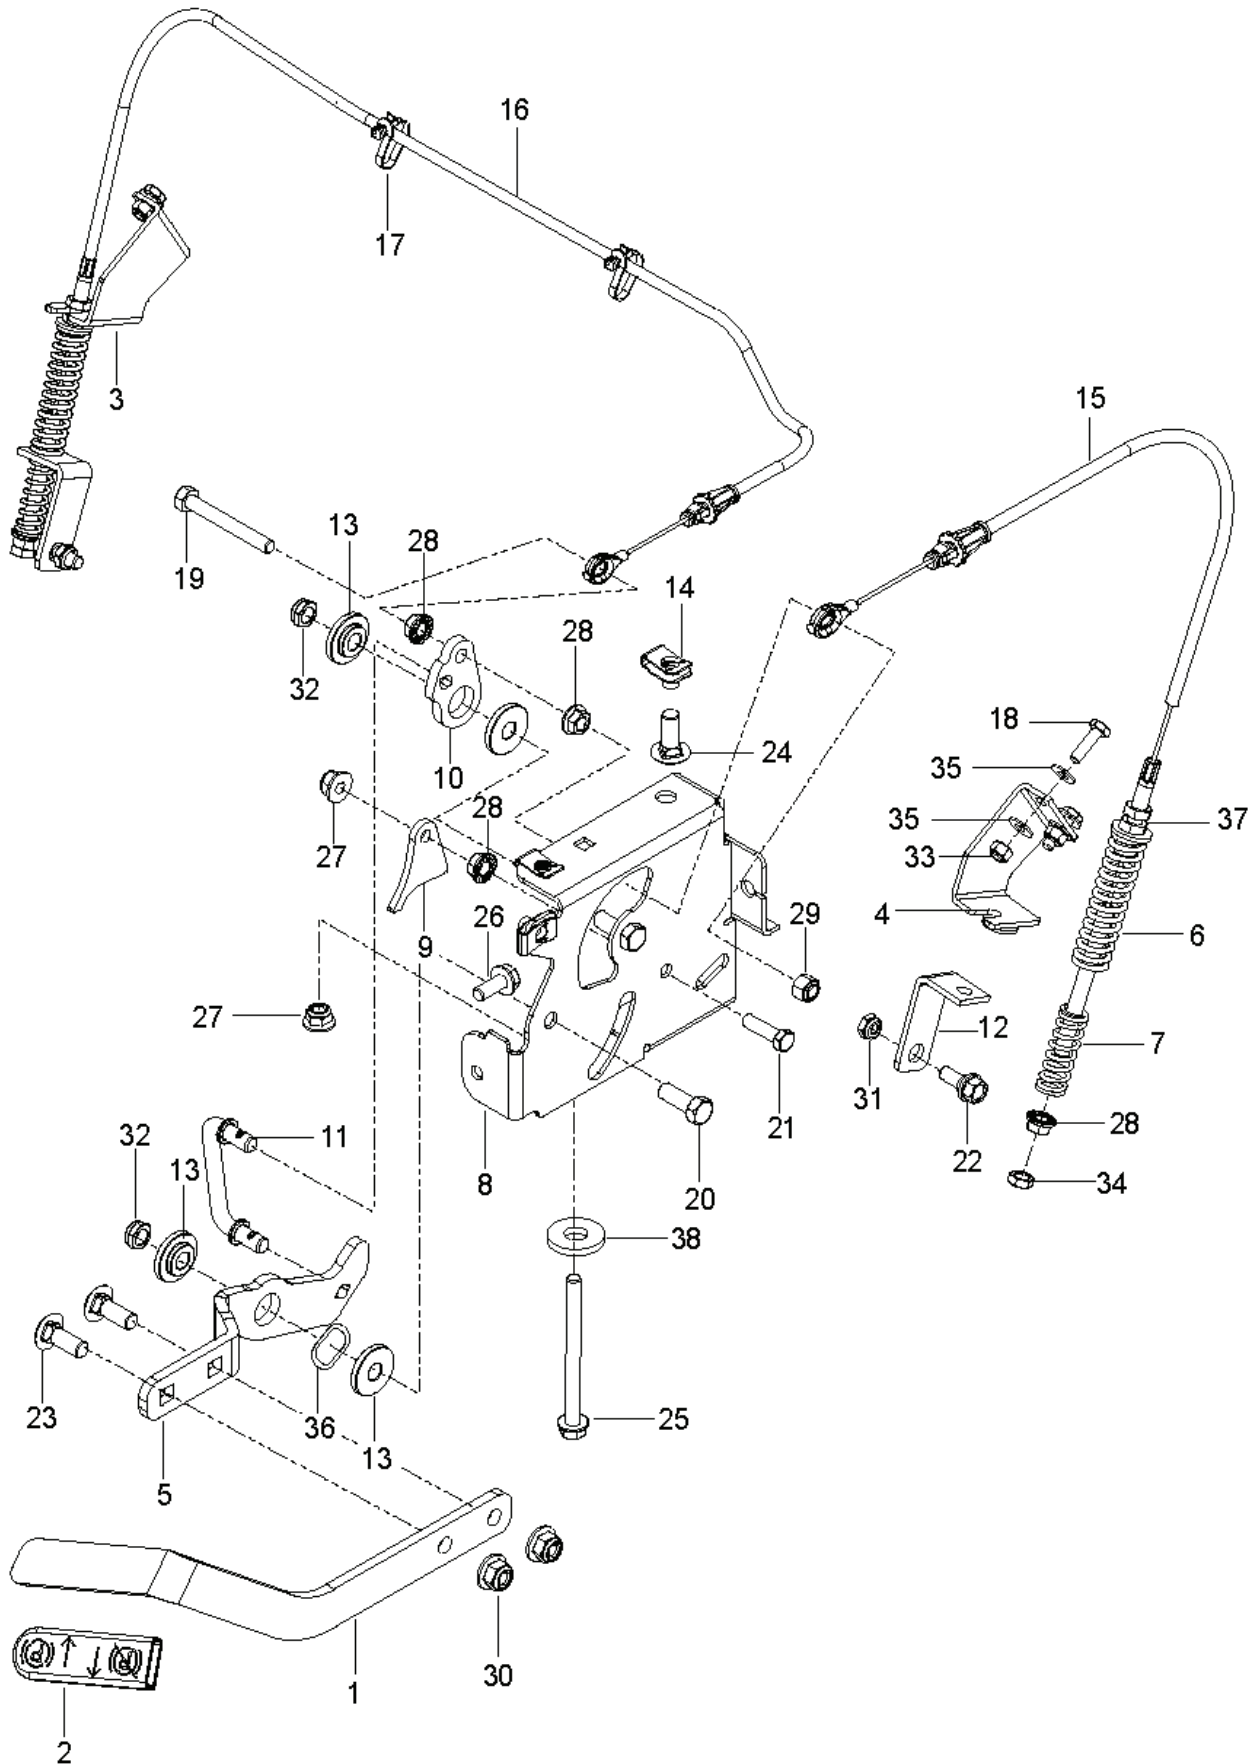

For 96795370100, 967953702-00, 97045580100

REF.	PART NO.	DESCRIPTION	REMARK	QTY.	KIT
1	539132151	ARM		1	
2	539105036	GRIP		1	
3	575229602	BRACKET		1	
4	575229702	BRACKET		1	
5	586738802	LEVER		1	
6	575230201	SPRING		2	
7	575230301	SPRING		2	
8	586830002	MOUNT		1	
9	539132154	ACTUATOR		1	
10	539132153	BELLCRANK		1	
11	539132424	LINKAGE. BRAKE		1	
12	575229802	BRACKET		2	
13	539132161	BLADE BUSHING		4	
14	539104763	CLIP		3	
15	582121801	CABLE ASSY		1	
16	582122001	CABLE ASSY		2	
17	505280001	TIE WRAP		2	
18	539990643	BOLT		4	
19	539108396	BOLT		1	
20	539990563	SCREW		2	
21	539990209	SCREW		1	
22	539110303	BOLT		2	
23	539990645	BOLT		2	
24	539990316	BOLT		1	
25	539131780	BOLT		1	
26	874490512	BOLT		1	
27	539112899	NUT. 5/16-18. NYLOC		2	
28	539990585	NUT		5	
29	539990717	NUT		1	
30	521996501	NUT		2	
31	539115617	NUT		2	
32	539200282	NUT		2	
33	539976978	NUT		4	
34	539107897	NUT		2	
35	539990055	WASHER		8	
36	539133007	WASHER		1	
37	539990122	WASHER		2	
38	819182212	WASHER		1	
39	532197802	SWITCH	NOT SHOWN	1