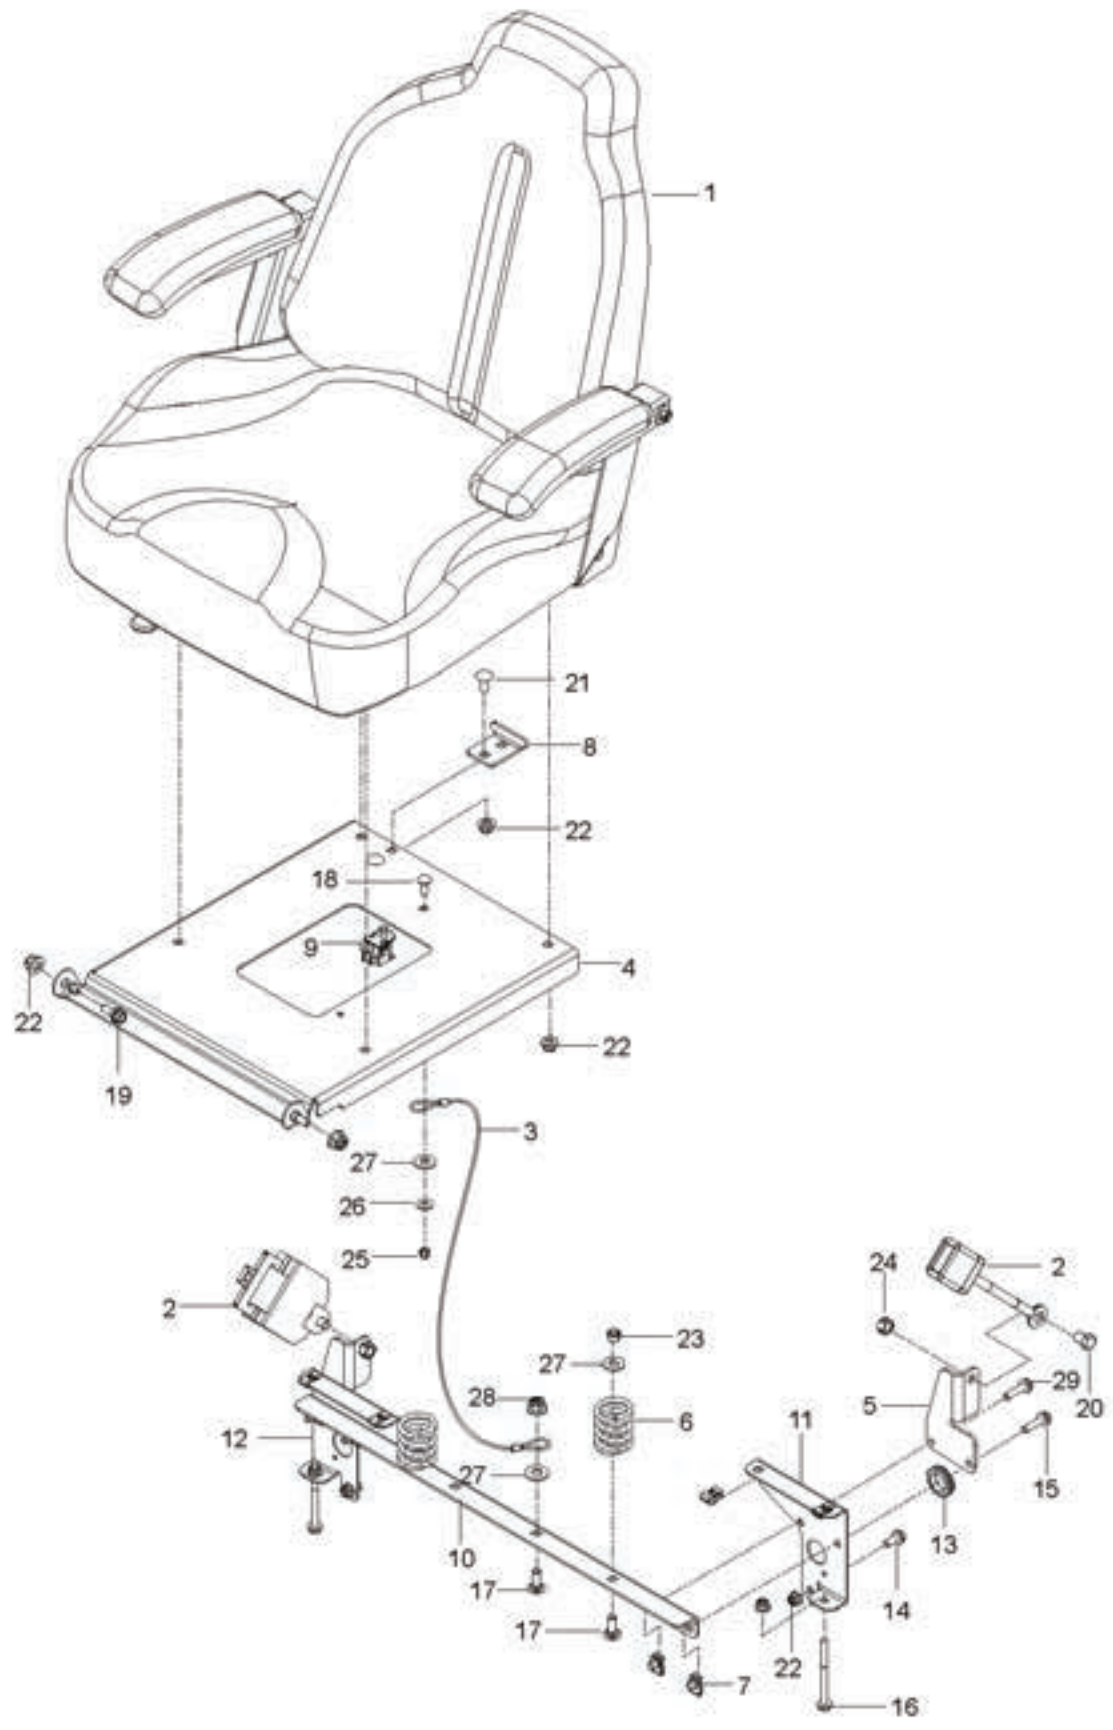

REF.	PART NO.	DESCRIPTION	REMARK	QTY.	KIT
1	501580402	SEAT	For 96769600100, 96769600101, 96769610100, 96769610200, 96795370100, 96795370200, 97045580100	1	
1	546891701	SERVICE KIT	Seat slide kit.	1	
1	536178202	SEAT	For 96769610201, 96795370300, 97045580200.	1	
2	539130359	BELT	For all EXCEPT 967696101-00, 967696001-00, 967696001-01	1	
3	539103247	WIRE		1	
4	501762102	SUPPORT		1	
5	584916802	MOUNT	For all EXCEPT 967696101-00, 967696001-00, 967696001-01	2	
6	587613301	SPRING		2	
7	539104763	CLIP		8	
8	539130793	STOP		1	
9	539119741	SWITCH		1	
10	593144402	SUPPORT	For 96795370100, 97045580100	1	
10	584809102	SUPPORT	For all EXCEPT 96795370100, 97045580100	1	
11	584990102	SUPPORT	For 96795370100, 967953702-00, 97045580100	1	
11	584990202	SUPPORT	For 96795370100, 967953702-00, 97045580100	1	
12	584990102	SUPPORT	For 96795370100, 967953702-00, 97045580100	1	
12	584990202	SUPPORT	For 96795370100, 967953702-00, 97045580100	1	
13	539105974	GROMMET		1	
14	874490512	BOLT		2	
15	525544001	BOLT	For all EXCEPT 97045580100	4	
15	592858702	BOLT	For 97045580100	4	
16	874490560	BOLT		2	
17	539990645	BOLT	For all EXCEPT 97045580100	3	
17	595316801	BOLT	For 97045580100	3	
18	596238401	BOLT	For 97045580100	1	
18	539115620	1/4-20X3/4 CARR BLT	For all EXCEPT 97045580100	1	
19	539130896	BOLT		2	
20	539112034	BOLT	For 967696102-00, 96795370100, 96769610201	2	
20	539124775	SCREW	For 967953702-00	2	
21	872050506	BOLT	For 967696102-00, 96769610201, 97045580100	2	
22	594944401	NUT	For 97045580100	1	
22	873800500	LOCK NUT	For 967696101-00, 967696001-00, 967696001-01	9	
22	539112899	NUT, 5/16-18, NYLOC	For all EXCEPT 967696101-00, 967696001-00, 967696001-01	9	
23	596240901	NUT	For 97045580100	2	
23	539976979	NUT	For 967953702-00	2	
23	521996501	NUT	For 967696101-00, 967696001-00, 967696001-01	2	
24	539990394	NUT		2	
25	595086601	NUT	For 97045580100	1	
25	539976978	NUT	For all EXCEPT 97045580100	1	
26	596204201	WASHER	For 97045580100	1	
26	819091216	WASHER	For all EXCEPT 97045580100	1	
27	596433701	WASHER	For 97045580100	4