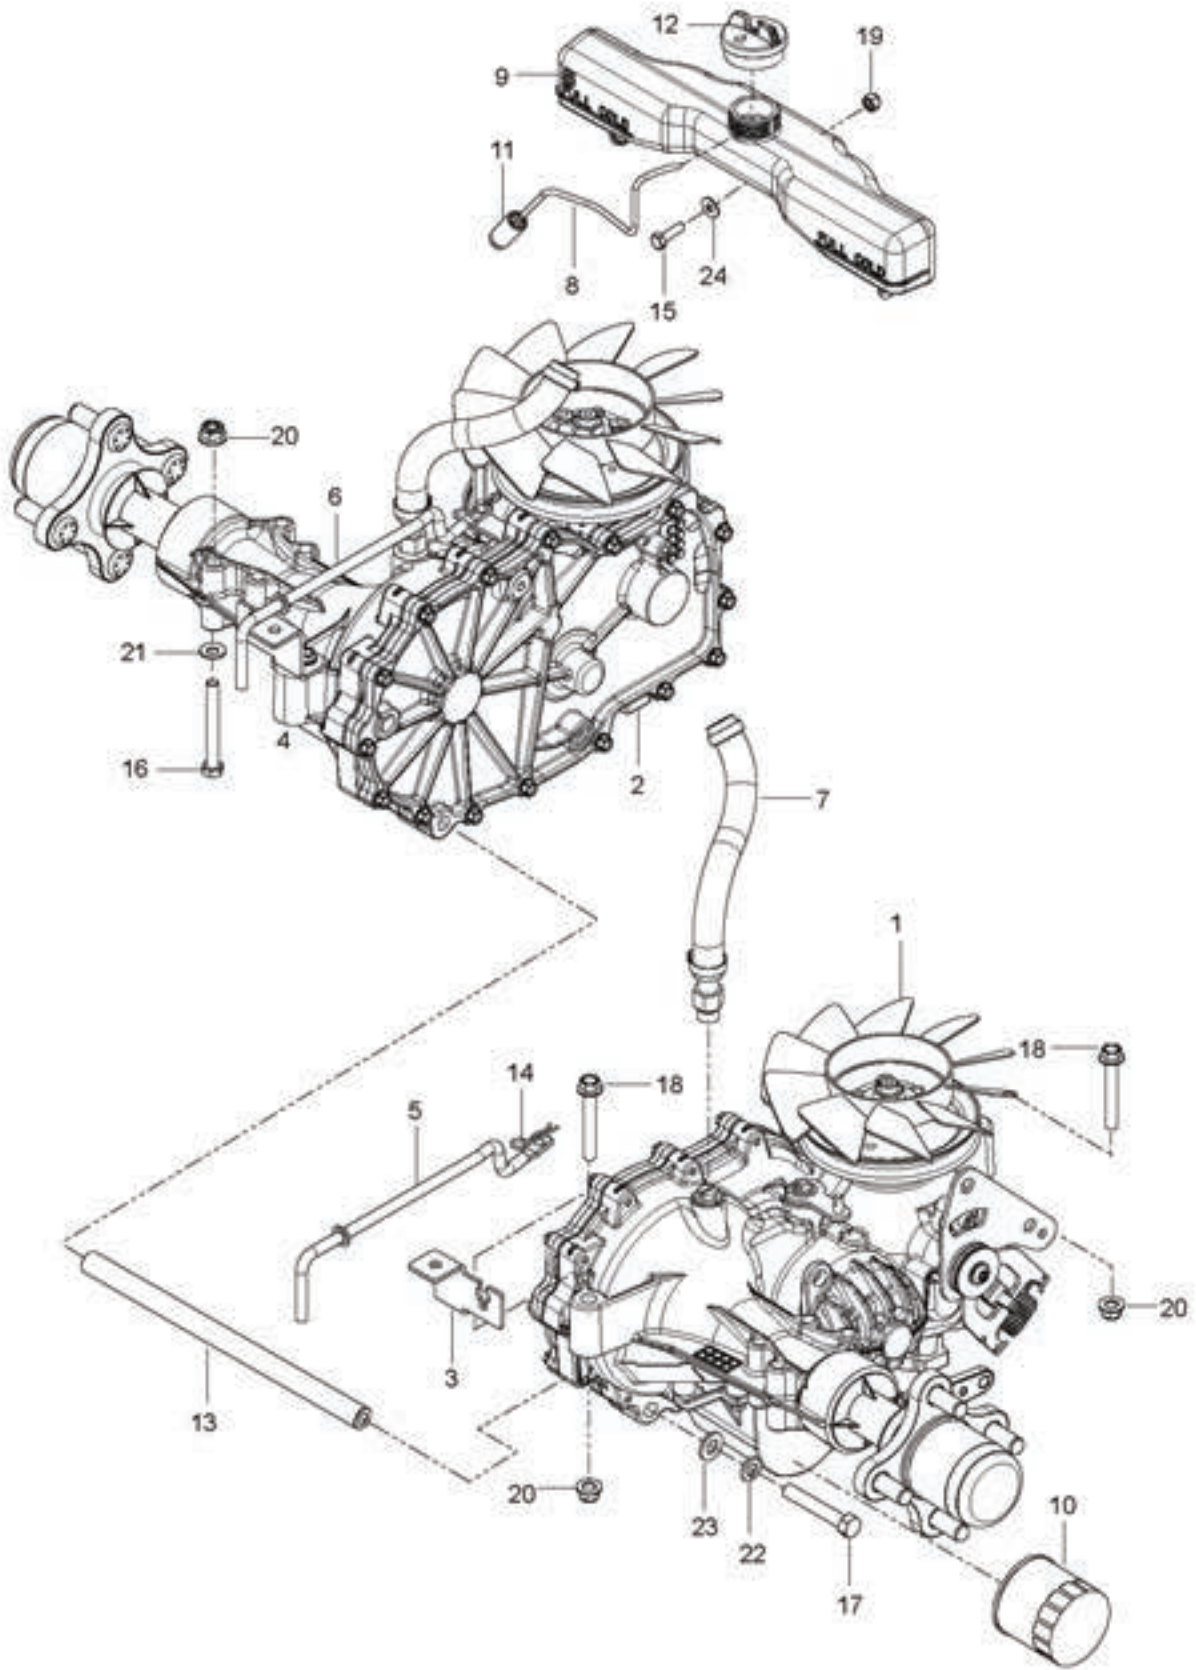

REF.	PART NO.	DESCRIPTION	REMARK	QTY.	KIT
1	577227701	TRANSMISSION	For 967953702-00, 96769610201, 97045580100	1	
1	577227702	TRANSMISSION	For 967953702-00, 96769610201, 97045580100	1	
2	577227701	TRANSMISSION	For 967953702-00, 96769610201, 97045580100	1	
2	577227702	TRANSMISSION	For 967953702-00, 96769610201, 97045580100	1	
3	593278902	BRACKET	For 96795370100	1	
3	593279002	BRACKET	For 96795370100	1	
3	575017102	BRACKET	For all EXCEPT 96795370100, 967953702-00, 96769610201, 97045580100	1	
4	593278902	BRACKET	For 96795370100	1	
4	593279002	BRACKET	For 96795370100	1	
4	575017002	BRACKET	For all EXCEPT 96795370100, 967953702-00, 96769610201, 97045580100	1	
5	596501901	LINKAGE	For 97045580100	1	
5	539131616	LINKAGE. LEFT BYPASS	For all EXCEPT 97045580100	1	
6	596500701	LINKAGE	For 97045580100	1	
6	539131618	LINKAGE	For all EXCEPT 97045580100	1	
7	574892101	HOSE ASSY		2	
8	586067501	HOSE		1	
9	585318201	TANK		1	
10	539113466	OIL FILTER		2	
11	530095601	FUEL FILTER	30 pcs. plastic bag of 530095646	1	
11	530095646	FUEL FILTER		1	
12	586072701	CAP		1	
13	574868501	SPACER	For all EXCEPT 97045580100	1	
13	574868502	SPACER	For 97045580100	1	
14	596580601	PIN	For 97045580100	2	
14	539976988	PIN	For all EXCEPT 97045580100	2	
15	596565401	SCREW	For 97045580100	1	
15	539990643	BOLT	For all EXCEPT 97045580100	1	
16	874780544	BOLT	For all EXCEPT 97045580100	4	
16	596218601	BOLT	For 97045580100	4	
17	539108551	BOLT		2	
18	574233801	SCREW		4	
19	595086601	NUT	For 97045580100	1	
19	539976978	NUT	For all EXCEPT 97045580100	1	
20	594944401	NUT	For 97045580100	8	
20	539112899	NUT, 5/16-18, NYLOC	For all EXCEPT 97045580100	8	
21	819111116	WASHER	For all EXCEPT 97045580100	4	
21	596204101	WASHER	For 97045580100	4	
22	596238701	WASHER	For 97045580100	2	
22	539990118	WASHER	For all EXCEPT 97045580100	2	
23	596565301	WASHER	For 97045580100	2	
23	539990122	WASHER	For all EXCEPT 97045580100	2	
24	596133001	WASHER	For 97045580100	1	
24	539990055	WASHER	For all EXCEPT 97045580100	1