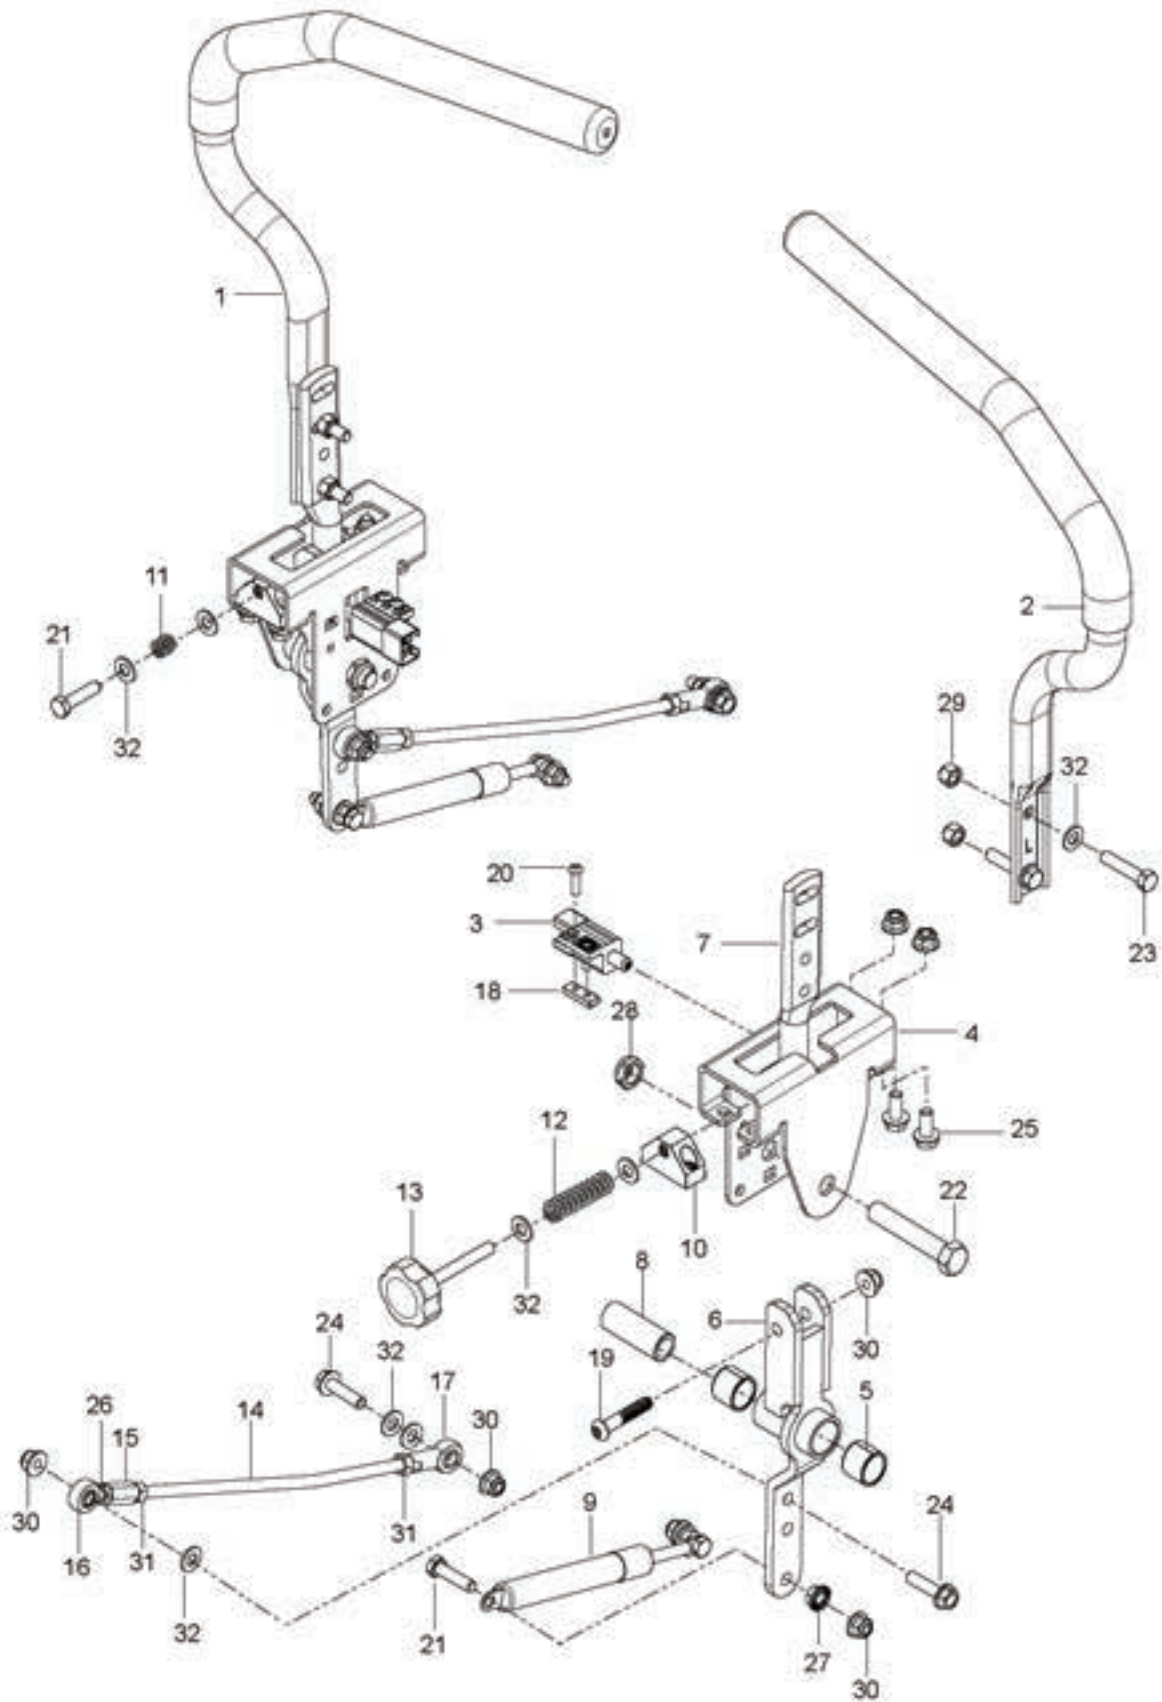

For all EXCEPT 97045580100

REF.	PART NO.	DESCRIPTION	REMARK	QTY.	KIT
1	590090803	TUBE	Note: Must order both sides to have matching set. Part will sub to 598851703 (RH)	1	
2	590090804	TUBE	Note: Must order both sides to have matching set. Part will sub to 598851704 (LH)	1	
3	532109553	SWITCH		2	
4	585124705	BRACKET		2	
5	532438282	BEARING UNIT		4	
6	587187701	CONTROL		2	
7	577420001	LEVER		2	
8	584927201	SPACER		2	
9	539102720	GAS SPRING		2	
10	581437501	BLOCK		2	
11	539102845	SPRING		1	
12	576850301	SPRING		1	
13	539131799	KNOB		1	
14	574811401	ROD		2	
15	539116689	ROD END COUPLER		2	
16	588692502	ROD		2	
17	579764601	JOINT		2	
18	581223001	PLATE		2	
19	576850402	SCREW		2	
20	574822701	SCREW		4	
21	874780520	BOLT		5	
22	874780844	BOLT		2	
23	539976935	SCREW		4	
24	525544001	BOLT		4	
25	874490512	BOLT		8	
26	539991073	NUT		2	
27	539990585	NUT		4	
28	539108010	NUT		2	
29	539990717	NUT		4	
30	539112899	NUT, 5/16-18, NYLOC		10	
31	539990223	NUT		4	
32	819111116	WASHER		14	