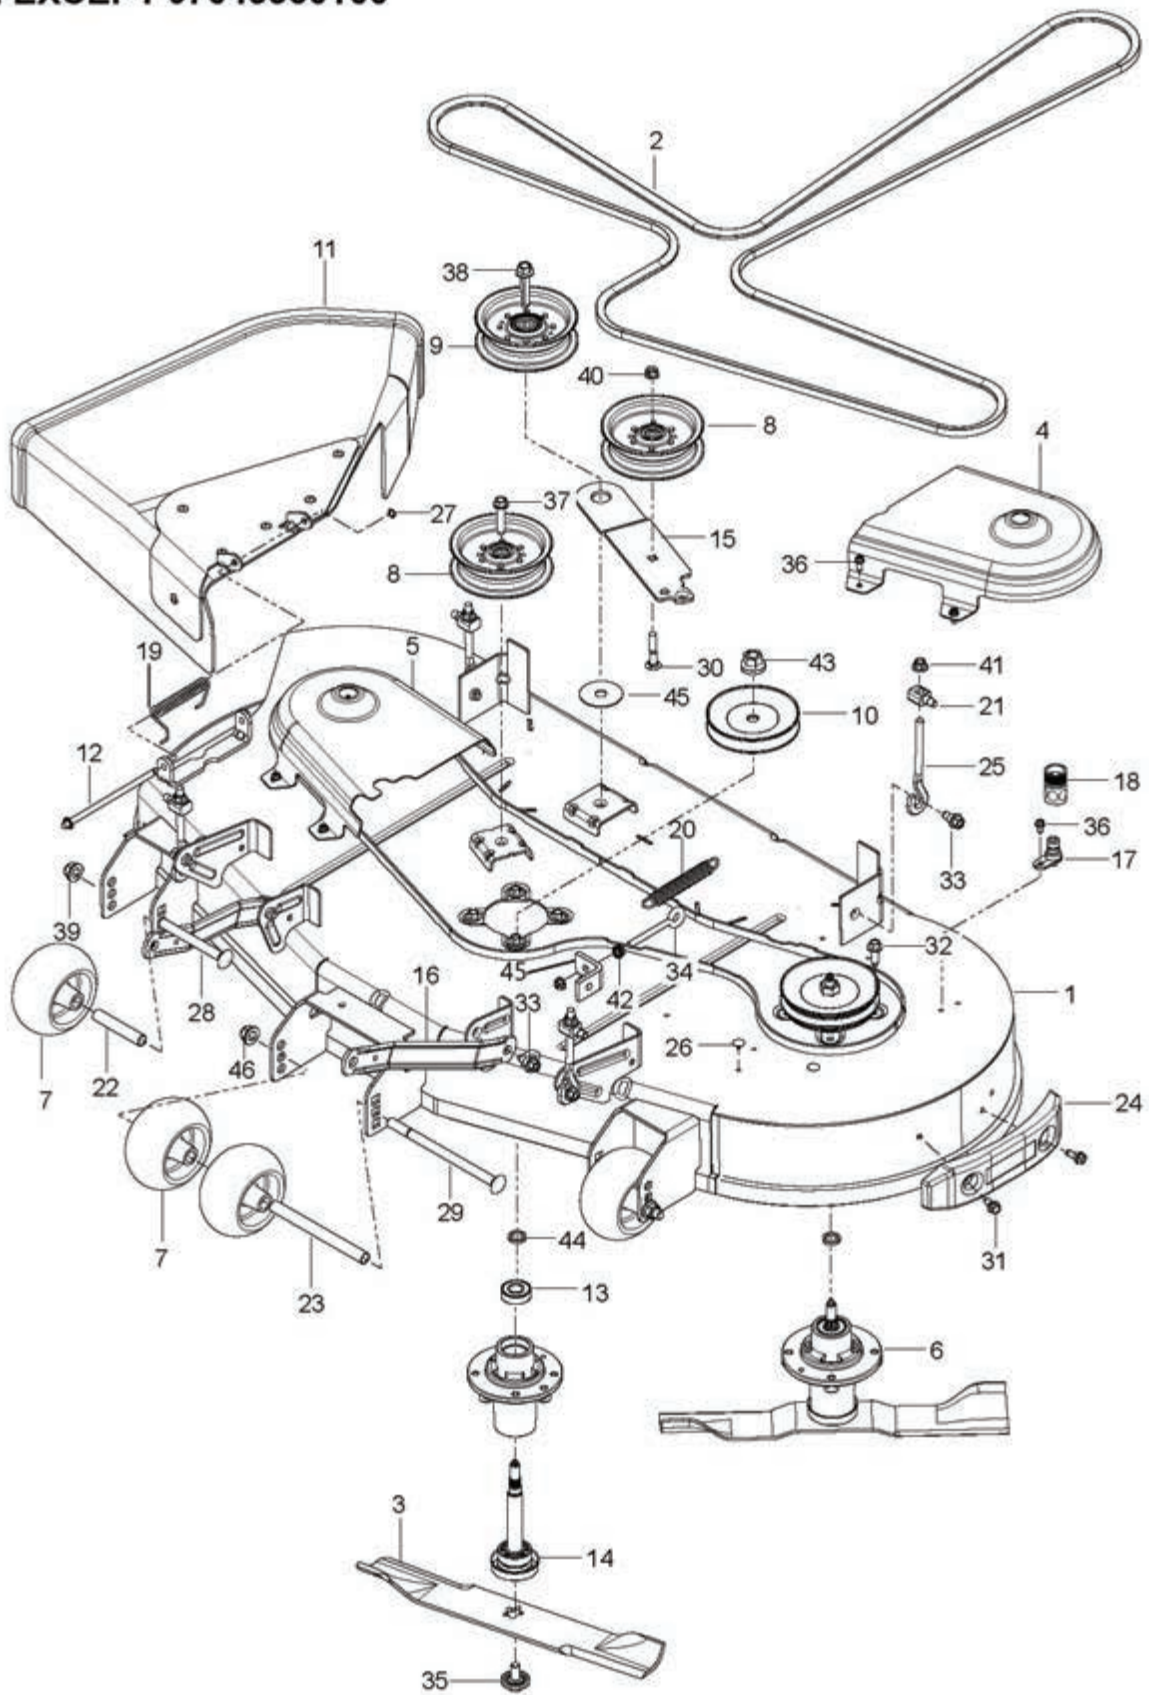

For all EXCEPT 97045580100

REF.	PART NO.	DESCRIPTION	REMARK	QTY.	KIT
1	591120101	SERVICE KIT		1	
1	536979405	DECK SHELL ASSY	For 96795370300 - Serial # 042523B001884 and above	1	
2	539112170	HOUSING ASSY		1	
3	584953901	BOLT		1	
4	582062502	BLADE		1	
5	539119007	SCREW		1	
6	532175708	PULLEY ASSY		1	
7	532187690	WASHER		1	
8	596134801	HEXAGON NUT		1	
9	589766102	PULLEY		1	
10	532196104	PULLEY		1	
11	596564003	BOLT		1	
12	588438301	SCREW		1	
13	539112198	ARM		1	
14	532178515	WASHER		1	
15	596136301	BOLT		1	
16	532409149	NUT		1	
17	596240801	BOLT		1	
18	596039201	LOCK NUT		1	
19	532197251	SPRING		1	
20	510022302	SCREW		1	
21	574196402	TUBE		1	
22	574169601	ROLLER		1	
23	574196502	TUBE		1	
24	594944501	BOLT		1	
25	521991102	NUT		1	
26	590632201	DEFLECTOR ASSY		1	
27	532131491	SHAFT		1	
28	587354701	SPRING		1	
29	532110452	NUT		1	
30	590304403	COVER		1	
31	590304203	COVER		1	
32	532137729	SCREW		1	
33	582236501	DRIVE BELT		1	
34	590732501	BUMPER ASSY		1	
35	532170165	BOLT		1	
36	589813301	PLUG		1	
37	532415598	HOSE COUPLING		1	
38	587140502	ARM		1	
39	532196539	BOLT		1	
40	596433501	NUT	Jam Nut	1	
40	588783401	LINK ASSY		1	
41	591163901	DECAL		1	
42	532105304	HUB CAP		1	
43	539121322	PAD		1	
44	590885101	DECAL		1	
45	536986801	BRACKET		1