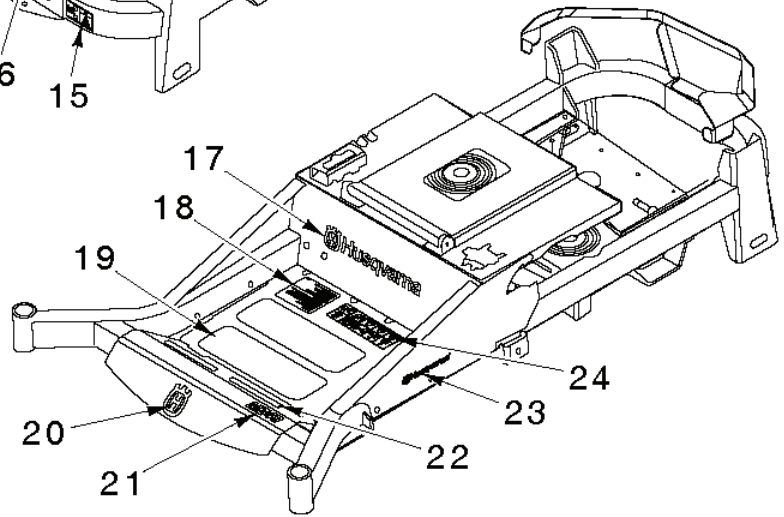

For 97045580100

REF.	PART NO.	DESCRIPTION	REMARK	QTY.	KIT
1	592898301	DECAL		1	
2	590885001	DECAL		1	
3	589357901	DECAL		1	
4	539121322	PAD		1	
5	532425417	PAD		1	
6	539112620	DECAL		1	
7	586978801	DECAL		1	
8	539105745	DECAL		1	
9	539132187	DECAL		1	
10	585142601	DECAL		1	
11	539132039	DECAL		1	
12	589283001	DECAL		1	
13	900000002	DUMMY PART	Model & Serial # Location	1	
14	597998901	DECAL		1	
15	539105744	DECAL		1	
16	574455001	DECAL		1	
17	591357401	DECAL		1	
18	586342501	DECAL		1	
19	539977778	MAT		1	
20	532428676	DECAL		1	
21	592917901	DECAL		1	
22	539121322	PAD		1	
23	532429196	DECAL		1	
24	590485501	DECAL		1