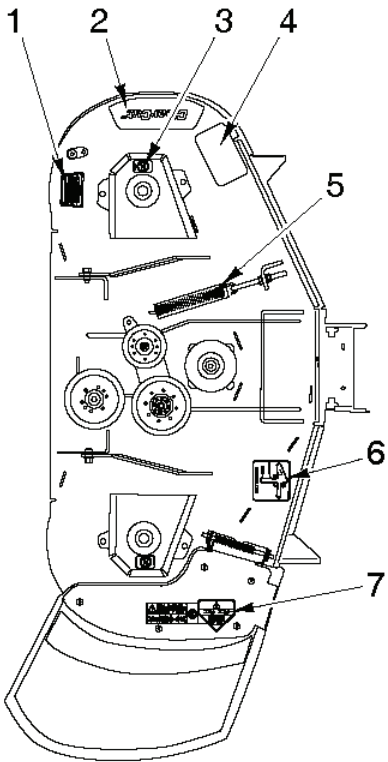

For 97045580100

REF.	PART NO.	DESCRIPTION	REMARK	QTY.	KIT
1	592898301	DECAL		1	
2	590885001	DECAL		1	
3	589357901	DECAL		1	
4	539121322	PAD		1	
5	532425417	PAD		1	
6	539112620	DECAL		1	
7	586978801	DECAL		1	
8	539105745	DECAL		1	
9	539132187	DECAL		1	
10	585142601	DECAL		1	
11	539132039	DECAL		1	
12	589283001	DECAL		1	
13	900000002	DUMMY PART	Model & Serial # Location	1	
14	597998901	DECAL		1	
15	539105744	DECAL		1	
16	574455001	DECAL		1	
17	591357401	DECAL		1	
18	586342501	DECAL		1	
19	539977778	MAT		1	
20	532428676	DECAL		1	
21	592917901	DECAL		1	
22	539121322	PAD		1	
23	532429196	DECAL		1	
24	590485501	DECAL		1