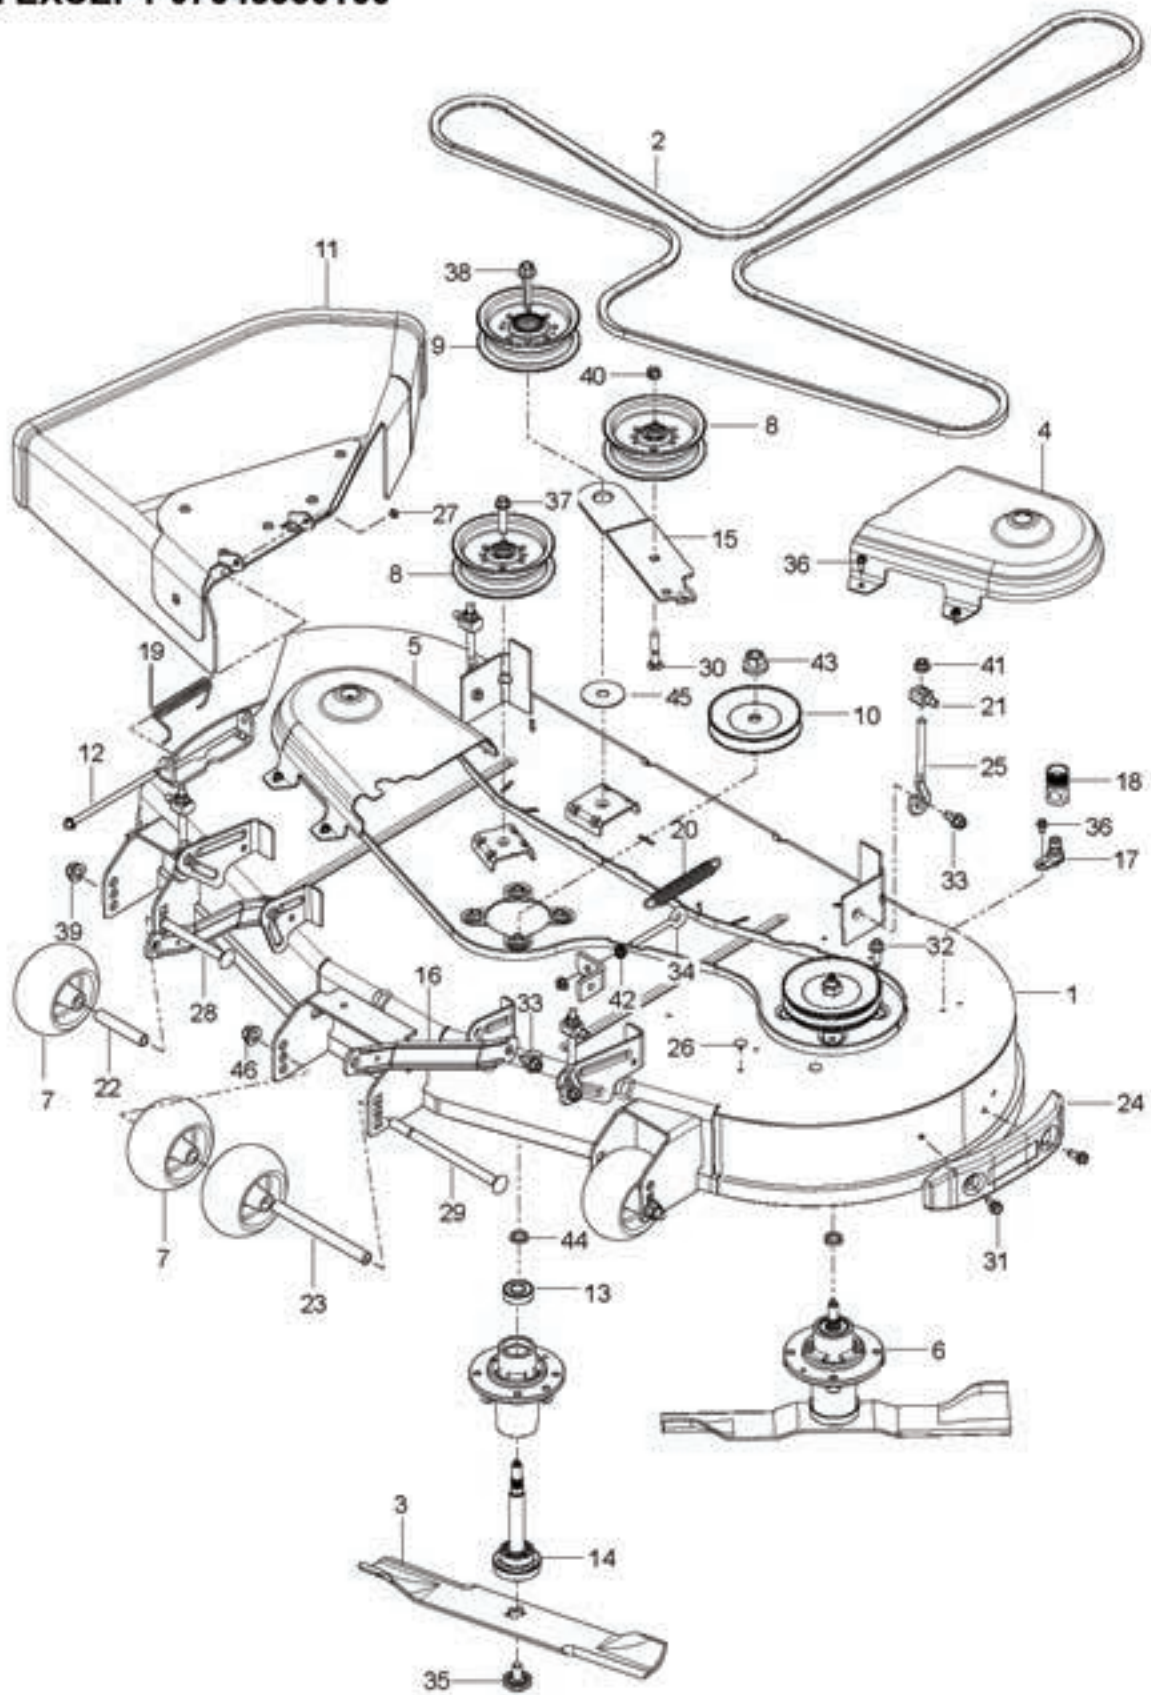

For all EXCEPT 97045580100

REF.	PART NO.	DESCRIPTION	REMARK	QTY.	KIT
1	591120101	SERVICE KIT		1	
2	582236501	DRIVE BELT		1	
3	582760502	BLADE	For all EXCEPT 96795370100, 967953702-00, 96769610201	3	
3	582062502	BLADE	For 96795370100, 967953702-00, 96769610201	3	
4	590304402	COVER	For all EXCEPT 96795370100, 967953702-00	1	
4	590304403	COVER	For 96795370100, 967953702-00	1	
5	590304202	COVER	For all EXCEPT 96795370100	1	
5	590304203	COVER	For 96795370100	1	
6	539112170	HOUSING ASSY	For all EXCEPT 96795370100, 967953702-00	3	
6	539131898	SPINDLE	For all EXCEPT 96769610201	3	
7	574169601	ROLLER		4	
8	532196106	PULLEY		2	
9	532196104	PULLEY		1	
10	532175708	PULLEY ASSY		3	
11	590632201	DEFLECTOR ASSY		1	
12	532131491	SHAFT		1	
13	532110485	BEARING		1	
14	532187291	SHAFT		1	
15	582219602	ARM		1	
16	587140502	ARM		2	
17	532415598	HOSE COUPLING		1	
18	532416405	COUPLING		1	
19	587354701	SPRING		1	
20	532197251	SPRING		1	
21	532176205	PIN		4	
22	574196401	TUBE		2	
23	574196501	TUBE		1	
24	590732501	BUMPER ASSY		1	
25	588783301	LINK	For all EXCEPT 96795370100	4	
25	596433501	NUT	Jam Nut	1	
25	588783401	LINK ASSY	For 96795370100, Includes: 21, 41	4	
26	589813301	PLUG		3	
27	532110452	NUT		1	
28	510022301	SCREW		2	
29	594944501	BOLT		1	
30	872110616	BOLT		1	
31	532170165	BOLT		2	
32	584953901	BOLT		12	
33	532196539	BOLT		6	
34	539115574	EYE BOLT		1	
35	532193003	SCREW		3	
36	532137729	SCREW		9	
37	817490628	SCREW		1	
38	588438301	SCREW		1	
39	521991101	NUT	For 96795370100	3	
40	532409149	NUT		1	
41	532400244	NUT		4	
42	539990585	NUT		2	
43	532400234	NUT		3	
44	532187690	WASHER		3	
45	532178515	WASHER		1	
46	521991101	NUT	For 96795370100	1