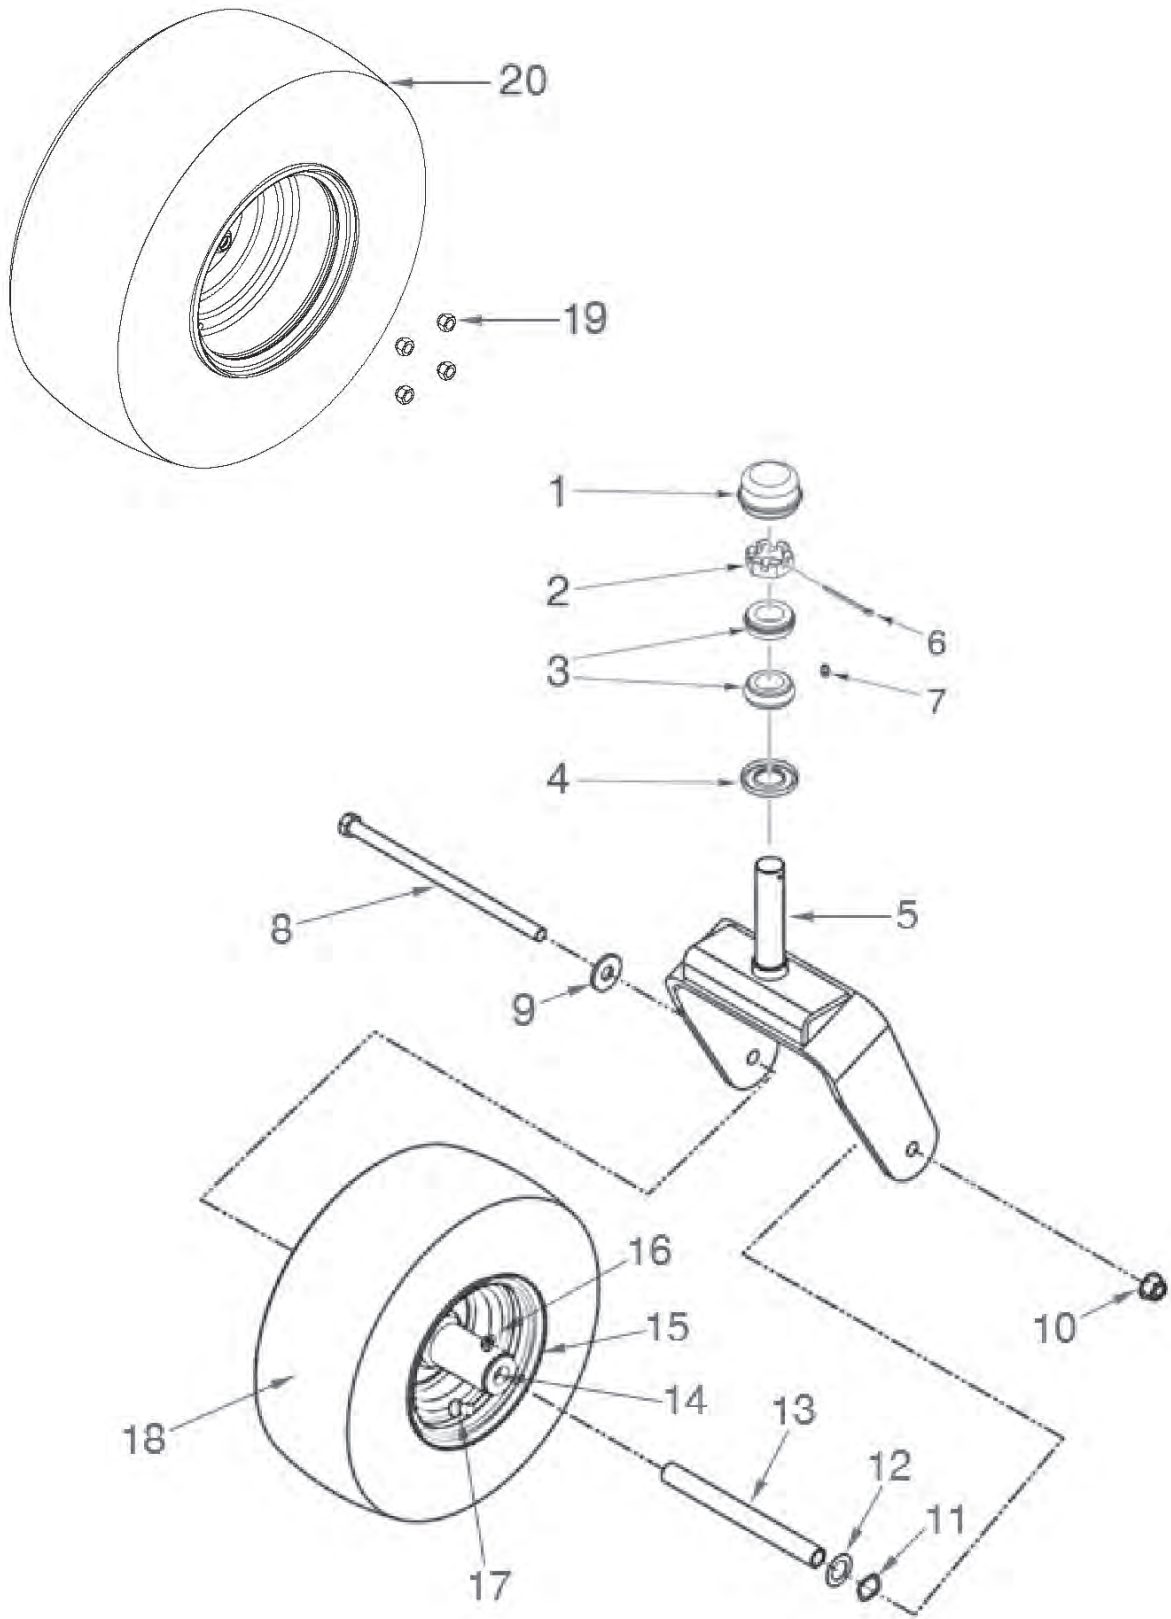

For 97045580100

REF.	PART NO.	DESCRIPTION	REMARK	QTY.	KIT
1	595281301	CAP		2	
2	596241501	NUT		2	
3	539102543	BEARING		4	
4	539102851	SEALING		2	
5	586921902	FORK		2	
6	595528801	PIN		2	
7	596623501	VALVE		2	
8	594946501	BOLT		2	
9	595316401	WASHER		2	
10	521991102	NUT		2	
11	539133007	WASHER		2	
12	599405101	SHIM		2	
13	575334901	SPACER		2	
14	539102484	BEARING		4	
14	539105307	ROLLER BEARING		4	
15	581199501	WHEEL ASSY		2	
16	539103300	NIPPLE		2	
17	539912234	VALVE		2	
18	539105522	TIRE	SERVICE PART	2	
19	587653902	NUT		1	
20	580747001	TIRE		1