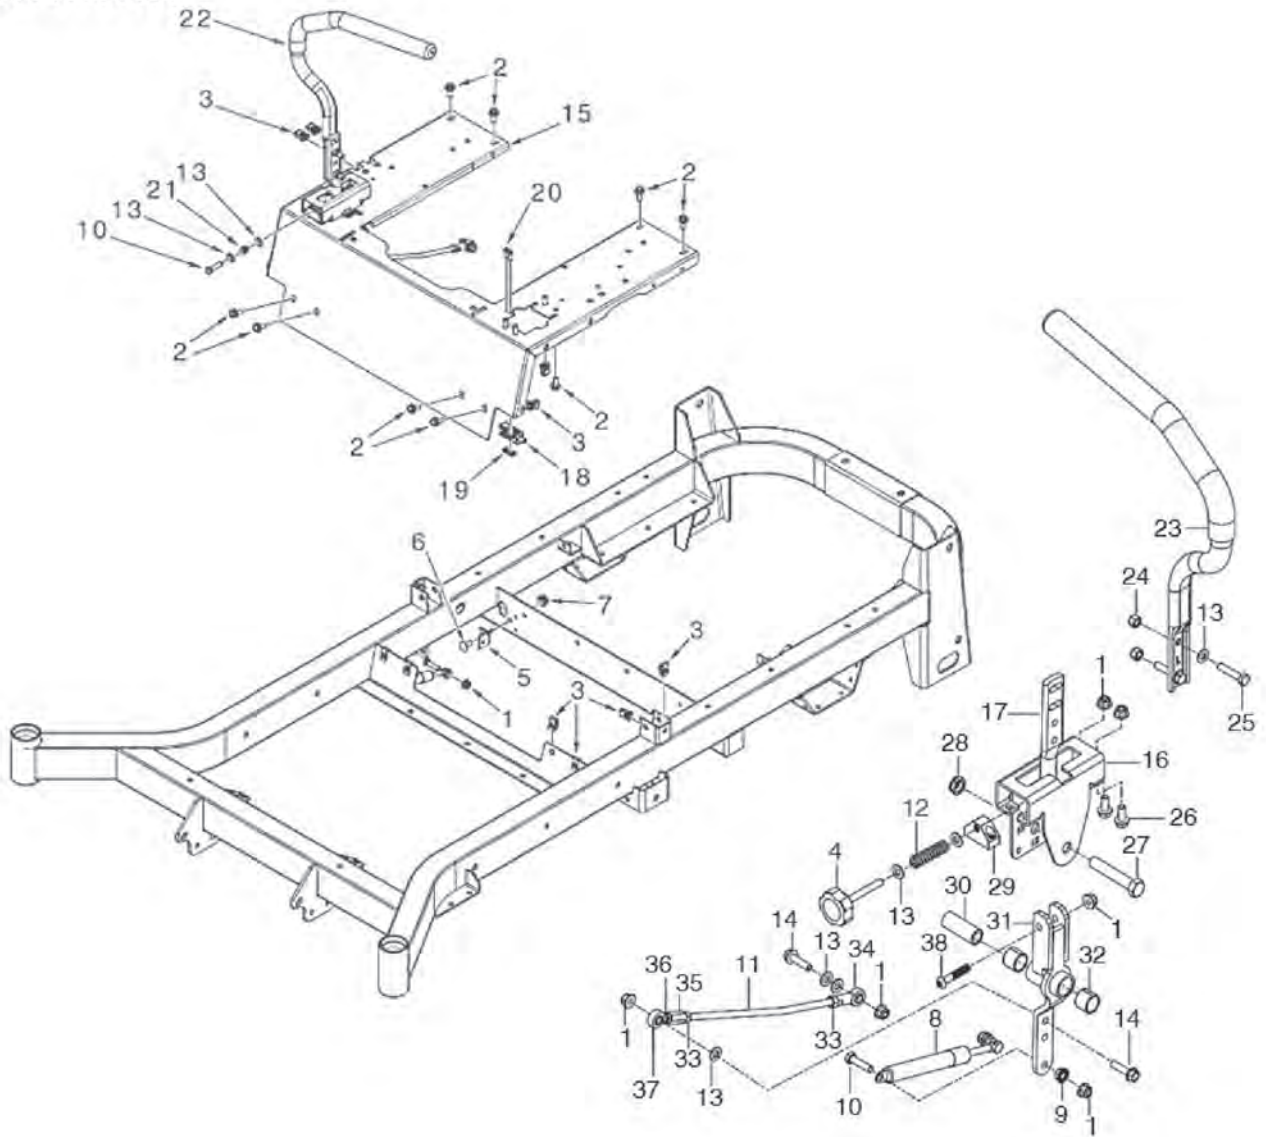

For 97045580100

REF.	PART NO.	DESCRIPTION	REMARK	QTY.	KIT
1	594944401	NUT		1	
2	592858702	BOLT		1	
3	539104763	CLIP		1	
4	596400701	KNOB		1	
5	575245202	BRACKET		1	
6	596136001	BOLT		1	
7	521996502	NUT		1	
8	539102720	GAS SPRING		1	
9	596039201	LOCK NUT		1	
10	595305701	SCREW		1	
11	574811402	ROD		1	
12	576850301	SPRING		1	
13	596204101	WASHER		1	
14	525544002	BOLT		1	
15	586867702	SUPPORT		1	
16	585124705	BRACKET		1	
17	577420001	LEVER		1	
18	539101080	SWITCH		1	
19	581223002	PLATE		1	
20	574822701	SCREW		1	
21	539102845	SPRING		1	
22	590090803	TUBE	Note: Must order both sides to have matching set. Part will sub to 598851703 (RH)	1	
23	590090804	TUBE	Note: Must order both sides to have matching set. Part will sub to 598851704 (LH)	1	
24	596583702	NUT		1	
25	596582201	BOLT		1	
26	874490512	BOLT		1	
27	596434301	BOLT		1	
28	539108010	NUT		1	
29	581437502	BLOCK		1	
30	584927201	SPACER		1	
31	587187701	CONTROL		1	
32	532438282	BEARING UNIT		1	
33	596040901	HEXAGON NUT		1	
34	579764601	JOINT		1	
35	596718601	COUPLER		1	
36	596584101	NUT		1	
37	588692502	ROD		1	
38	576850402	SCREW		1