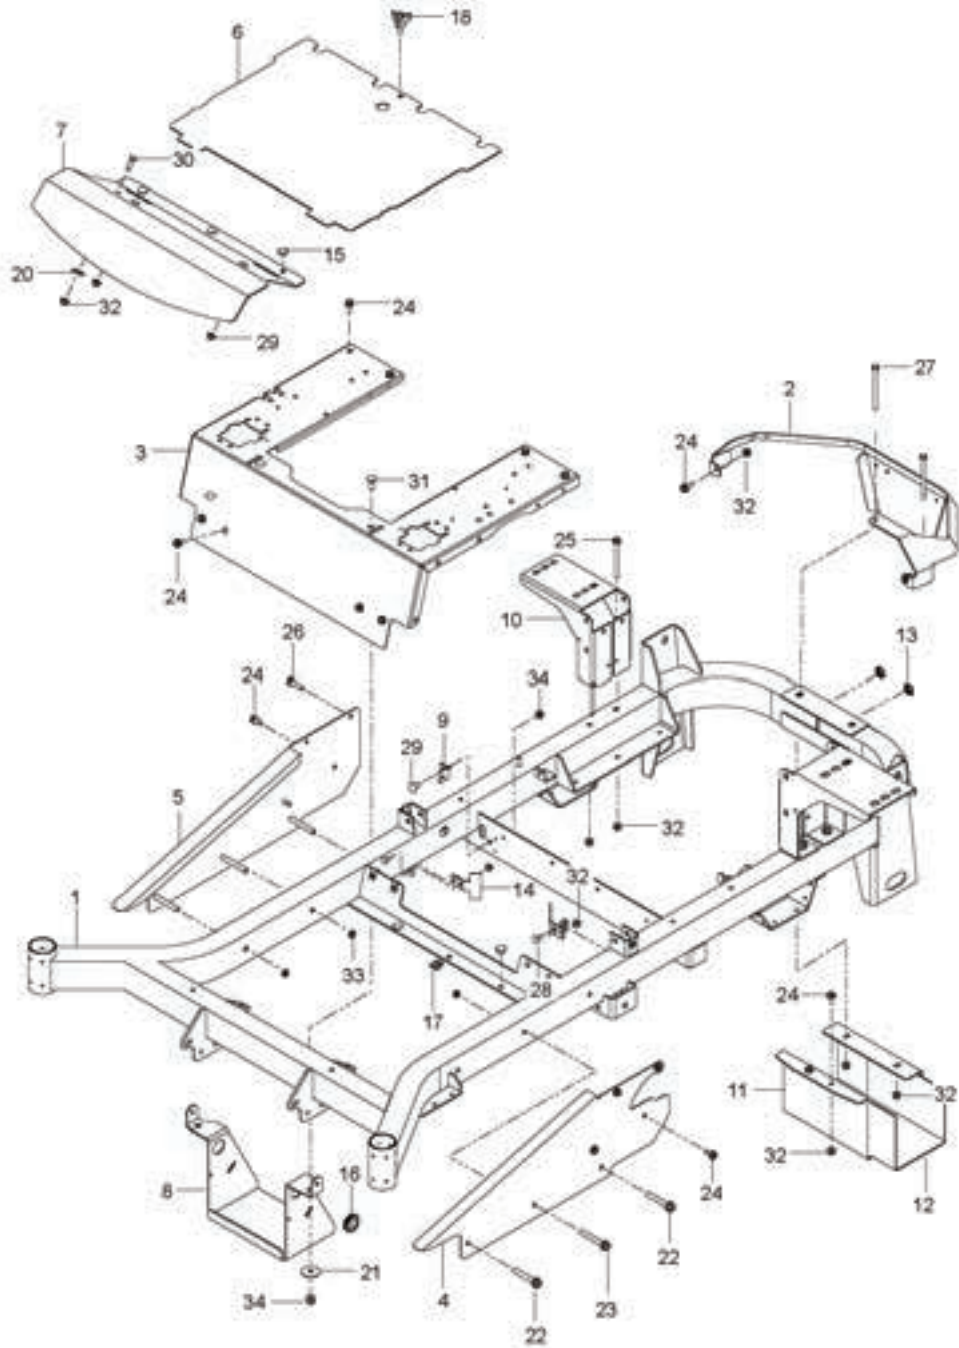

# **SPARE PARTS LIST**

For 967696101-00, 967696001-00, 967696001-01

REF.	PART NO.	DESCRIPTION	REMARK	QTY.	KIT
1	501656001	FRAME		1	
2	586893002	GUARD		1	
3	586867702	SUPPORT		1	
4	539131577	PLATE		1	
5	539131579	PLATE		1	
6	539132744	PLATE		1	
7	539132380	PLATE		1	
8	587048702	BRACKET		1	
9	575245202	BRACKET		2	
10	575533602	MOUNT		2	
11	575230402	SHIELD		1	
12	539132859	HEAT SHIELD		1	
13	587990501	CAP		2	
14	505256401	STOP		2	
15	539102587	ABSORBER		7	
16	539105974	GROMMET		1	
17	539104763	CLIP		1	
18	539104411	KNOB		1	
19	819111116	WASHER		2	
20	539990250	WASHER		1	
21	819132416	WASHER		2	
22	539133006	BOLT		2	
23	874490644	BOLT		2	
24	874490512	BOLT		18	
25	874490560	BOLT		4	
26	525544001	BOLT		1	
27	580830401	BOLT		2	
28	539990316	BOLT		4	
29	872050606	BOLT		2	
30	539990208	SCREW		3	
31	539990645	BOLT		2	
32	539112899	NUT, 5/16-18, NYLOC		11	
33	539200282	NUT		6	
34	521996501	NUT		4	

For all EXCEPT 97045580100

REF.	PART NO.	DESCRIPTION	REMARK	QTY.	KIT
1	590090803	TUBE	Note: Must order both sides to have matching set. Part will sub to 598851703 (RH)	1	
2	590090804	TUBE	Note: Must order both sides to have matching set. Part will sub to 598851704 (LH)	1	
3	532109553	SWITCH		2	
4	585124705	BRACKET		2	
5	532438282	BEARING UNIT		4	
6	587187701	CONTROL		2	
7	577420001	LEVER		2	
8	584927201	SPACER		2	
9	539102720	GAS SPRING		2	
10	581437501	BLOCK		2	
11	539102845	SPRING		1	
12	576850301	SPRING		1	
13	539131799	KNOB		1	
14	574811401	ROD		2	
15	539116689	ROD END COUPLER		2	
16	588692502	ROD		2	
17	579764601	JOINT		2	
18	581223001	PLATE		2	
19	576850402	SCREW		2	
20	574822701	SCREW		4	
21	874780520	BOLT		5	
22	874780844	BOLT		2	
23	539976935	SCREW		4	
24	525544001	BOLT		4	
25	874490512	BOLT		8	
26	539991073	NUT		2	
27	539990585	NUT		4	
28	539108010	NUT		2	
29	539990717	NUT		4	
30	539112899	NUT, 5/16-18, NYLOC		10	
31	539990223	NUT		4	
32	819111116	WASHER		14	