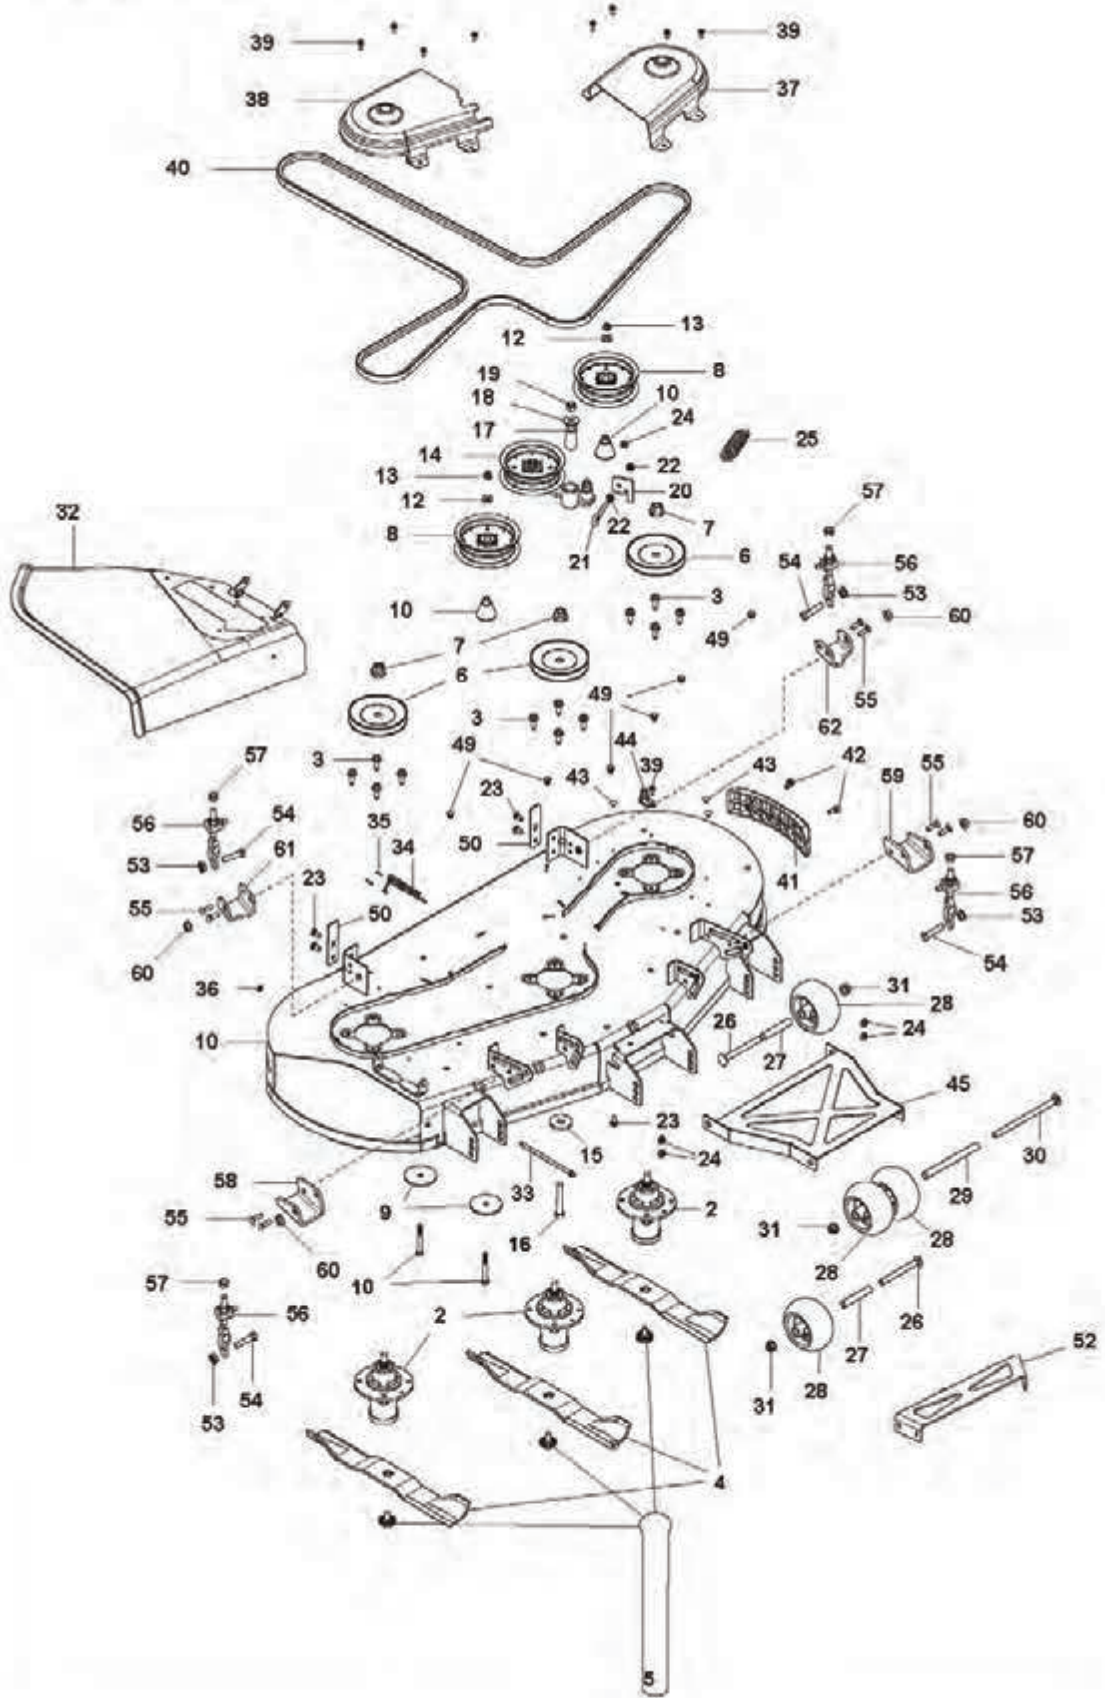

DECK ATTACHMENT ASSY

REF.	PART NO.	DESCRIPTION	REMARK	QTY.	KIT
1	546104501	DECK	BLACK DECK SHELL	1	
1	546499902	SERVICE KIT	Orange Deck Service Kit	1	
2	596794504	MANDREL	MANDREL ASSY.Z400	3	
3	584953901	BOLT	BOLT.HEX.WSHRHD.313-18X1.19	12	
4	582062502	BLADE	BLADE.HI.CC54. PZ.197"THICK.431	3	
5	539119007	SCREW	BLADE BOLT/WASHER	3	
6	590805104	PULLEY	PULLEY.W/HUB.Z454_5.93	3	
7	598490501	NUT	NUT.FLANGE 3/4 ZP	3	
8	589766102	PULLEY	PULLEY.IDLER.DECK.CLR ZINC	2	
9	582466402	PLATE	PLATE.SPRING.RETAINER	2	
10	596564405	BOLT	BOLT.HEX.HEAD.3/8-16 X 3	2	
11	536829201	BUSHING	BUSHING.WIDE.IDLER	2	
12	596134901	WASHER	WASHER.PLAIN.3/8 X 7/8	2	
13	873900600	NUT	NUT.LOCK.FLG.3/8-16UNC	2	
14	539112198	ARM	IDLER.ARM.WELDMENT.BLK	1	
15	596437501	WASHER	BACKING.PLATE E-DIP BLK	1	
16	596435301	BOLT	BOLT.HEXAGON 1/2-13 X 3-1/4	1	
17	536636701	SPACER	Spacer	1	
18	595316401	WASHER	WASHER.ROUND .563X1.375X.096	1	
19	596135601	LOCK NUT	LOCK.NUT.TORQUE.1/2-13 X.0609	1	
20	536986807	BRACKET	BRCKT.EYEBOLT.E-DIPBLK	1	
21	596240802	BOLT	BOLT.EYELET.5/16-18X2.85.ZINC	1	
22	596039201	LOCK NUT	NUT.SER.FLANGE. LOCKNUT.5/16-18	2	
23	595901601	BOLT	BOLT.CUP.5/16-18 X 3/4. CLR.ZNC	9	
24	596135701	LOCK NUT	NUT.LOCK.PRVL. TORQ.5/16-18X.68	17	
25	537563101	SPRING	SPRING.EXTENTION.CLR Zn	1	
26	510022302	SCREW	SCREW.CUP.HEAD.1/2-13 X 4 3/4	2	
27	574196402	TUBE	TUBE.GAGE.ROLLER.ALXE	2	
28	574169601	ROLLER	ROLLER. GAUGE .635 BORE	4	
29	574196502	TUBE	TUBE.ROLLER.AXLE.LONG. CLR.ZINC	1	
30	594944501	BOLT	BLT.CUPHD.SQR.1/2-13X8.0 G5	1	
31	521991102	NUT	1/2-13.HEX.FLANGE.NYLOK	3	
32	590632201	DEFLECTOR ASSY	DEFLECTOR.ASM.54CC.RES. ORG	1	
33	595297001	ROD	ROD.HINGE	1	
34	587354701	SPRING	SPRING.DEFLECTOR	1	
35	532105304	HUB CAP	CAP.SLEEVE.8OX.112.BLK. MOWER	2	
36	532110452	NUT	NUT.PUSH.PIN.HINGE. PHOS.&.OIL	1	
37	590304403	COVER	COVER.PNT.54CC.MNDRL. LH.ZTR.GY	1	
38	590304203	COVER	COVER.PNT.54CC.MANDREL. RH.GRY	1	
39	532137729	SCREW	SCREW.THDR.ROLL.1/4-20 X 5/8	9	
40	582236501	DRIVE BELT	BELT.CC.54" DRIVE.DECK.MZ	1	
42	817000510	BOLT	BOLT.5/16-18HEX.WHS. HD.LCKSERR	3	
43	589813301	PLUG	PLUG.TREE.203HOLE.BLK	3	
44	532415598	HOSE COUPLING	PORT.WASHOUT	1	
46	532196539	BOLT	BOLT.SHOULDER	2	
49	596952201	PLUG	PLUG.HOLE.SQUARE	6	
50	536050702	BRACKET	BRACKET.UPSTOP.BLACK. MSX431	2	
51	819191912	WASHER	WASHER.1-5/32 X 19/32 X 12GA	2	
52	536050402	BRACKET	BRACKET	1	
53	596577901	NUT	NUT	4	
54	596438501	BOLT	BOLT	4	
55	595901501	BOLT	BOLT	8	
56	529921901	LINK ASSY	LINK ASSY	4	
57	534105901	NUT	NUT	4	
58	531395503	BRACKET	BRACKET	1	
59	531395504	BRACKET	BRACKET	1	
60	873900700	NUT	NUT	4	
61	531395603	BRACKET	BRACKET	1	
62	531395604	BRACKET	BRACKET	1