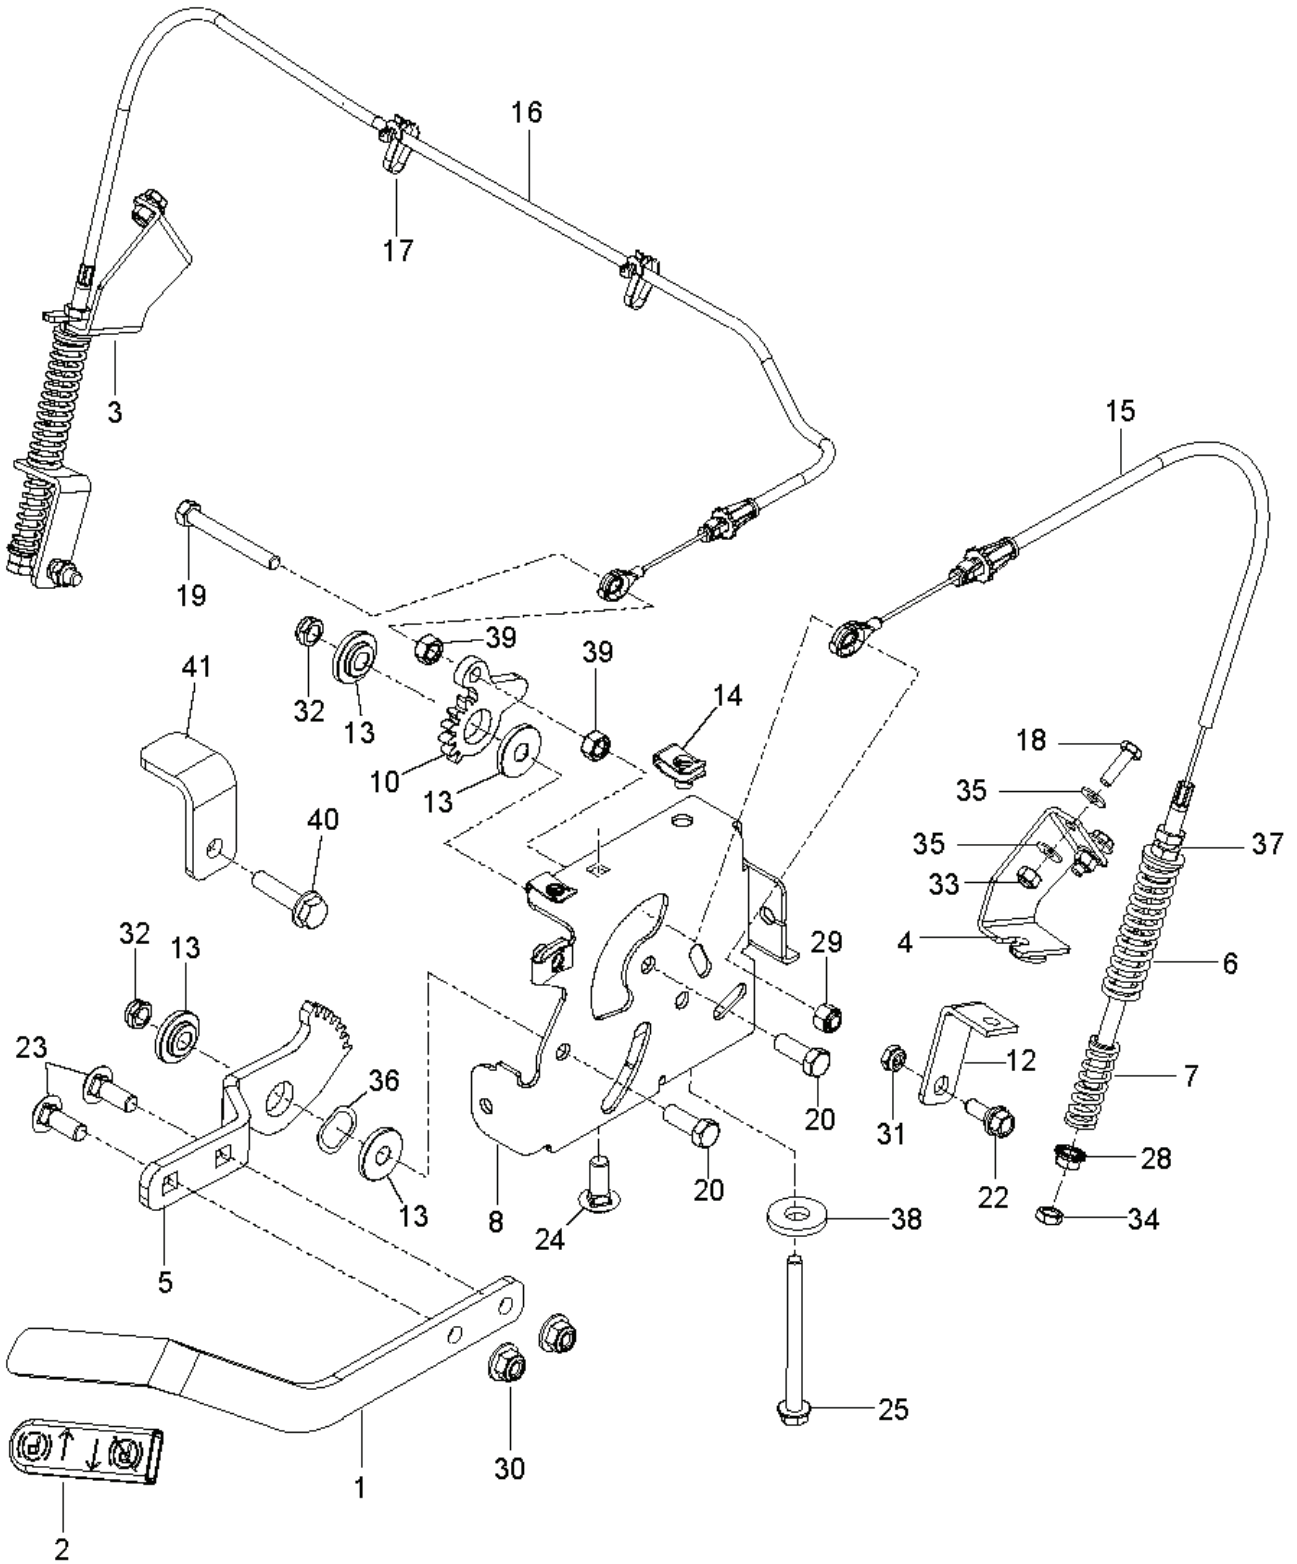

For all EXCEPT 96795370100, 967953702-00, 97045580100

REF.	PART NO.	DESCRIPTION	REMARK	QTY.	KIT
1	593564002	ARM		1	
2	539105036	GRIP		1	
3	593279202	BRACKET		1	
4	593279902	BRACKET		1	
5	590337701	GEAR		1	
6	575230201	SPRING		2	
7	575230301	SPRING		2	
8	590631502	MOUNT		1	
10	590204501	GEAR		1	
12	575229802	BRACKET		2	
13	539132161	BLADE BUSHING		4	
14	539104763	CLIP		3	
15	582121801	CABLE ASSY		1	
16	582122001	CABLE ASSY		2	
17	505280001	TIE WRAP		2	
18	539990643	BOLT		4	
19	539108396	BOLT		1	
20	539990563	SCREW		2	
22	539110303	BOLT		2	
23	539990645	BOLT		2	
24	539990316	BOLT		1	
25	539131780	BOLT		1	
28	539990585	NUT		5	
29	539990717	NUT		1	
30	521996501	NUT		2	
31	539115617	NUT		2	
32	539200282	NUT		2	
33	539976978	NUT		4	
34	539107897	NUT		2	
35	539990055	WASHER		8	
36	539133007	WASHER		1	
37	539990122	WASHER		2	
38	819182212	WASHER		1	
39	539990196	NUT		1	
40	525544001	BOLT		1	
41	596018303	BRACKET		1