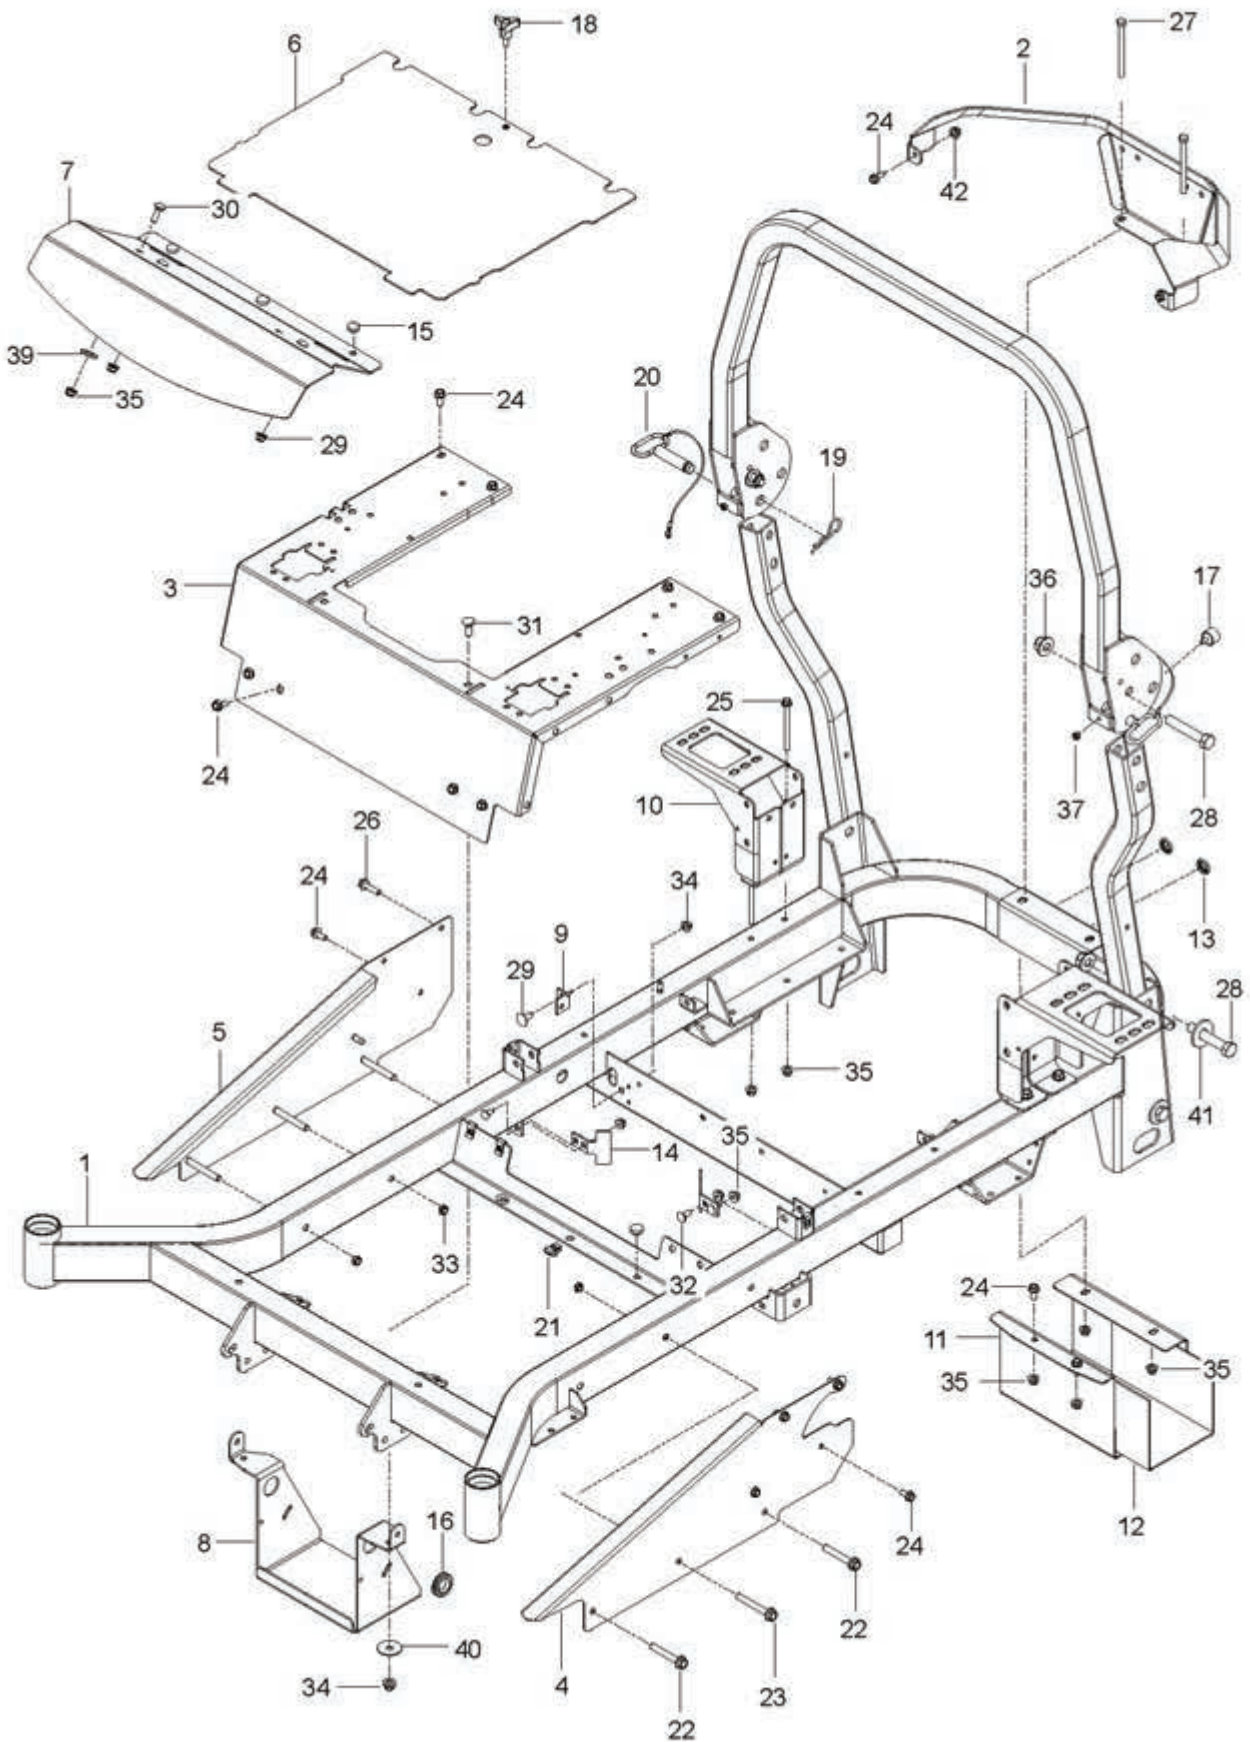

For all EXCEPT 967696101-00, 967696001-00, 967696001-01

REF.	PART NO.	DESCRIPTION	REMARK	QTY.	KIT
1	587390702	FRAME	For 97045580100	1	
1	501656001	FRAME	For all EXCEPT 97045580100	1	
2	582693702	GUARD	For 96795370100, 97045580100	1	
2	586893002	GUARD	For 967696102-00, 967953702-00, 96769610201	1	
3	598704902	SUPPORT	For 96795370200, 96769610201, 97045580100	1	
3	586867702	SUPPORT		1	
4	539131577	PLATE		1	
5	539131579	PLATE		1	
6	539131581	PLATE	For 96795370200, 96769610201, 97045580100	1	
6	539132744	PLATE		1	
7	539132380	PLATE	For 967696102-00, 967953702-00, 96769610201	1	
7	596522202	PLATE	For 96795370200, 96769610201, 97045580100	1	
8	594037402	BRACKET	For 96795370100, 967953702-00	1	
8	587048702	BRACKET	For 96769610201, 967696102-00	1	
9	575245202	BRACKET		2	
10	575533602	MOUNT		2	
11	575230402	SHIELD		1	
12	539132859	HEAT SHIELD		1	
13	587990501	CAP		2	
14	593634302	STOP	For 96795370100	2	
14	505256401	STOP	For 967696102-00, 96769610201, 967953702-00	2	
15	539102587	ABSORBER		7	
16	539105974	GROMMET		1	
17	522801401	BUMPER	For 967696102-00, 96795370100, 96769610201, 97045580100	2	
17	539104763	CLIP	For 967696102-00, 96795370100, 96769610201, 97045580100	2	
18	597783101	KNOB	For 97045580100	1	
18	539104411	KNOB	For all EXCEPT 97045580100	1	
19	596918001	PIN	For 97045580100	2	
19	539200715	PIN	For 967696102-00, 96795370100, 96769610201	2	
19	819111116	WASHER	For 967953702-00	2	
20	539990250	WASHER	For 967953702-00	2	
20	574388001	PIN	For 967696102-00, 96795370100, 96769610201, 97045580100	2	
21	539104763	CLIP	For 967696102-00, 96795370100, 96769610201, 97045580100	5	
21	819132416	WASHER	For 967953702-00	5	
22	539133006	BOLT		2	
23	874490644	BOLT		2	
24	592858702	BOLT	For 97045580100	18	
24	874490512	BOLT	For all EXCEPT 97045580100	18	
25	874490560	BOLT		4	
26	525544001	BOLT		1	
27	596435501	BOLT	For 97045580100	2	
27	580830401	BOLT	For all EXCEPT 97045580100	1	
28	580754602	BOLT	For 97045580100	6	
28	580754601	BOLT	For 96769610201, 967696102-00	6	
28	539990316	BOLT	For 967696102-00, 96795370100, 96769610201	6	
29	595901601	BOLT	For 967696102-00, 96769610201	6