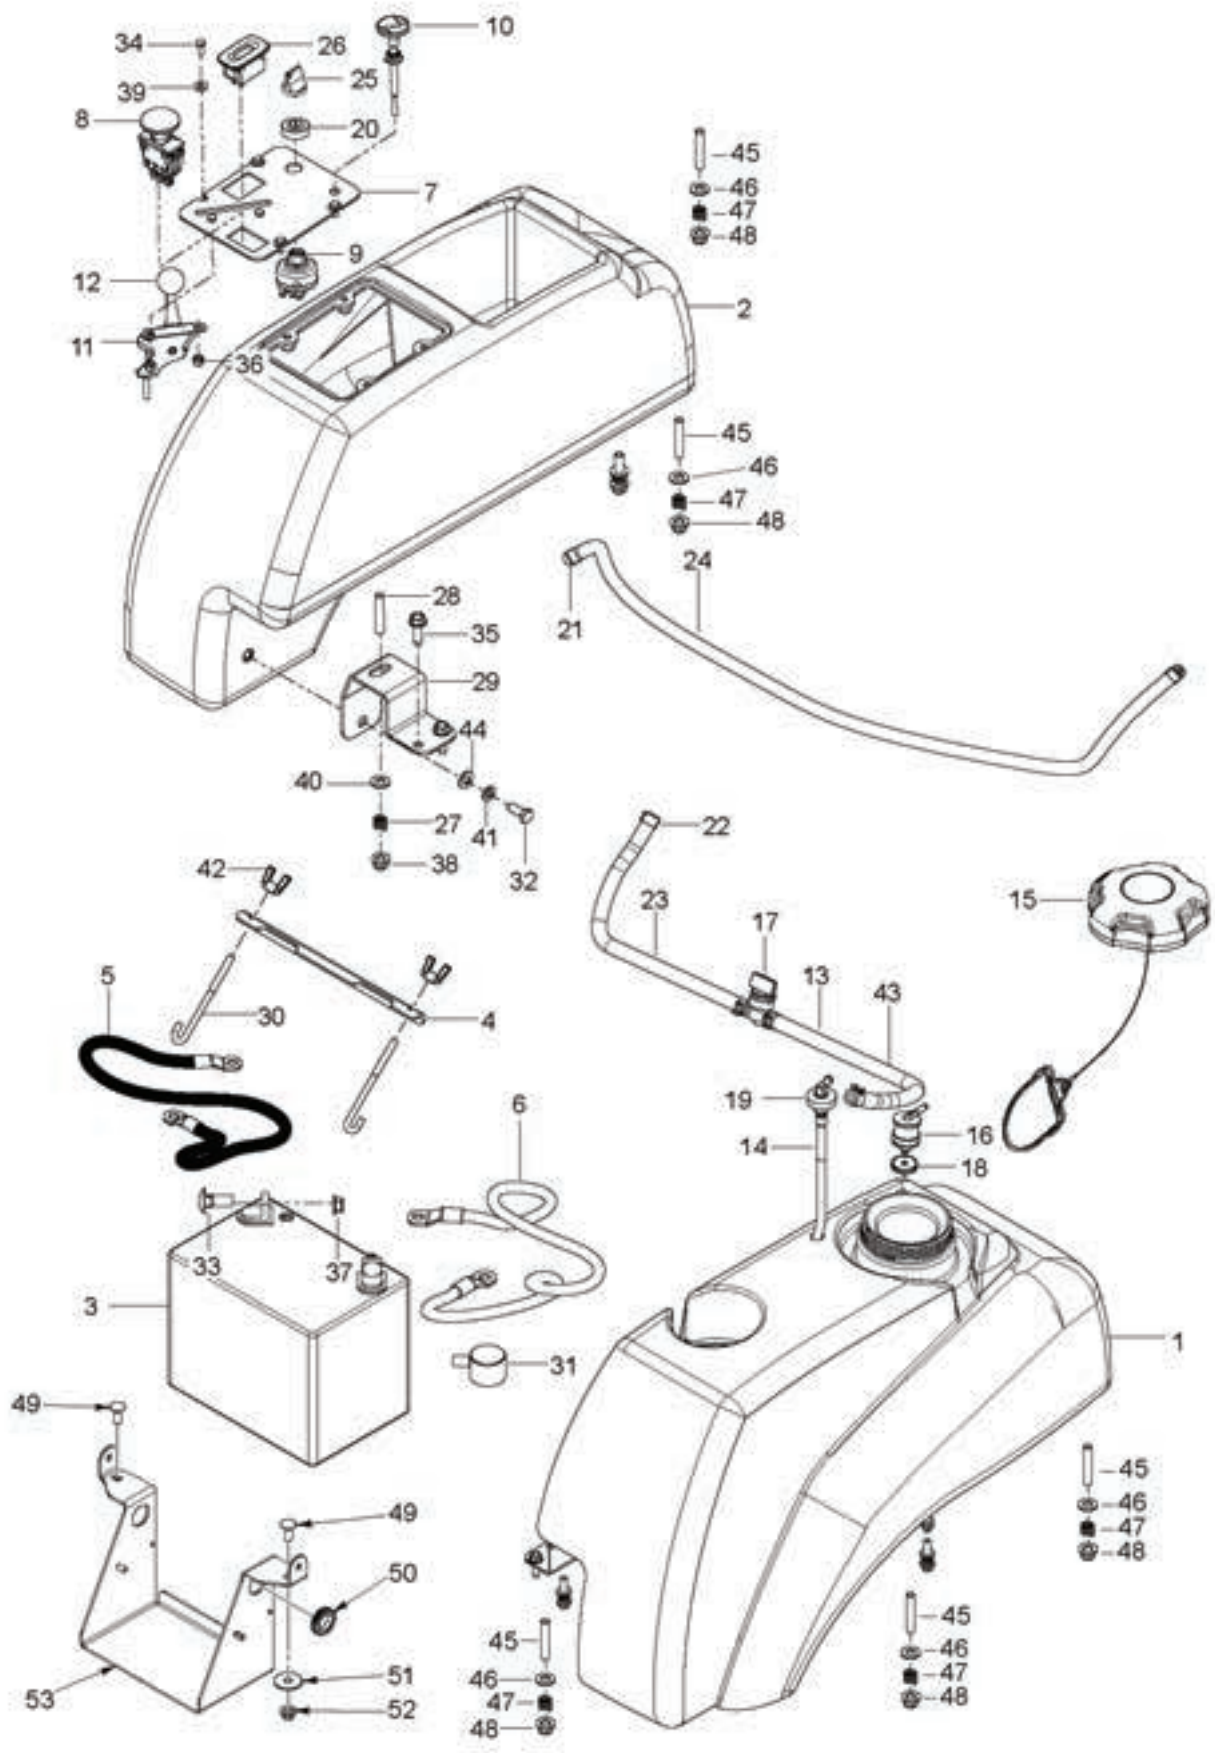

REF.	PART NO.	DESCRIPTION	REMARK	QTY.	KIT
1	598664901	SERVICE KIT		1	
2	539107593	CONSOLE		1	
3	539102436	BATTERY	For all EXCEPT 96795370100, 967953702-00, 97045580100	1	
3	539102463	BATTERY	For 96795370100, 967953702-00, 97045580100	1	
4	588107201	BRACKET	For all EXCEPT 96795370100, 967953702-00	1	
4	593634404	BRACKET	For 96795370100, 967953702-00, 97045580100	1	
5	588030801	CABLE		1	
6	588030701	CABLE		1	
7	574841204	PLATE		1	
8	582107602	SWITCH		1	
9	574455401	SWITCH	For 97045580100	1	
10	539113458	CABLE	For 967696001-00	1	
10	539112439	CHOKE CONTROL	For all EXCEPT 967696001-00, 967696001-01	1	
10	584971801	CHOKE	For 967696001-01	1	
11	539102732	THROTTLE	For 967696001-00, 967696001-01	1	
11	539112438	THROTTLE CABLE	For all EXCEPT 967696001-00, 967696001-01	1	
12	539133049	KNOB		1	
13	586123901	FUEL HOSE	For 967696001-00, 967696001-01	1	
13	586123903	FUEL HOSE	For all EXCEPT 967696001-00, 967696001-01	1	
14	576469201	FITTING		1	
15	575018101	CAP		1	
16	576618101	TANK VENT		1	
17	539916325	VALVE		1	
18	576618201	GROMMET		1	
19	539105245	GROMMET		1	
20	539103178	NUT CAP		1	
21	575436501	CLAMP		2	
22	532123487	HOSE CLAMP		4	
23	587044810	HOSE		2	
24	587044527	HOSE	For all EXCEPT 967696001-00, 967696001-01	1	
24	587044539	HOSE	For 967696001-00	1	
24	587044555	HOSE	For 967696001-01	1	
25	574455501	KEY		1	
26	586161801	HOUR METER		1	
27	539102845	SPRING	For 967696102-00	6	
28	539102502	STUD	For 967696102-00	6	
29	588843202	SUPPORT		2	
30	510064001	HOOK		2	
31	532435395	TERMINAL COVER		1	
32	539976934	SCREW		2	
33	595901601	BOLT	For 97045580100	2	
33	539990316	BOLT	For all EXCEPT 97045580100	2	
34	574455401	SWITCH	For 97045580100	6	
34	539990411	SCREW	For all EXCEPT 97045580100	6	
35	817490516	SCREW		3	
36	539976977	NUT		2	
37	594944401	NUT	For 97045580100	2	
37	539990997	NUT	For 967696101-00, 967696102-00, 96769610201	2	
37	539112899	NUT, 5/16-18, NYLOC	For 967696102-00	2	
38	539112899	NUT, 5/16-18, NYLOC	For 967696102-00	13	
39	819070818	WASHER		4	
40	819111116	WASHER	For 967696102-00	8	
41	539990187	WASHER		2	
42	539990997	NUT	For 967696101-00, 967696102-00, 96769610201	2	
43	587044826	HOSE	For 967696001-00, 967696001-01	1