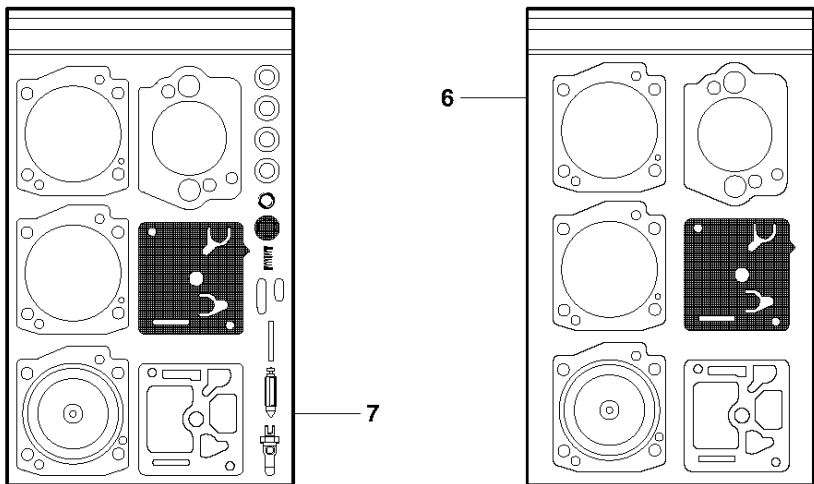

SPARE PARTS LIST

POWER CUTTERS

K 770, 2017-11

A K770
AIR FILTER

AIR FILTER

K 770, 2017-11

Ref	Part No	Description	Remark	QTY KIT	
1	581 35 74-02	GASKET KIT	incl. 2 - 6, 21 - 23	1	2, 23, 3, 22, 5, 4, 6, 21
2	588 93 25-01	GASKET		1	1
3	506 37 70-03	GASKET		1	1
4	544 21 93-02	INSERT		1	1
5	503 26 02-04	SEALING RING	Blue	2	1
6	581 28 53-01	GASKET		1	1
7	574 36 23-02	AIR FILTER ASSY	Incl. 8	1	8
8	525 47 06-02	AIR FILTER ASSY		1	7
9	575 35 40-01	CARBURETTOR BRACKET	Incl. 10	1	10
10	503 22 65-04	SQUARE NUT		4	9
11	503 21 53-10	SCREW ITXSCM		2	
12	506 37 06-01	FLANGE INLET PIPE		1	
13	525 73 32-01	INLET PIPE		1	
14	503 21 53-20	SCREW ITXSCM		1	
15	576 89 01-01	HEAT SHIELD		1	
16	525 73 31-01	INLET PIPE		1	
17	586 22 77-01	IMPULSE HOSE		1	
18	574 23 18-02	PLATE		1	
19	503 21 53-56	SCREW ITXSCM		2	
20	578 24 34-01	CARBURETTOR	Zama C3-EL53	1	
21	506 37 67-01	CYLINDER		1	1
22	506 37 67-01	CYLINDER		1	1
23	506 37 70-02	GASKET		1	1

C K770
BELT GUARD & PULLEY

BELT GUARD & PULLEY

K 770, 2017-11

Ref	Part No	Description	Remark	QTY	KIT
1	501 05 71-03	BELT GUARD		1	2
2	586 74 37-01	NUT WASHER		3	1
3	503 20 00-45	SCREW EHHFM		1	
4	503 23 01-16	WASHER		1	
5	588470403	TBD		1	6, 7, 8
6	525 88 74-02	SCREW CITXPANT		11	
7	590 89 58-01	PULLEY		1	
8	505 44 54-05	CASSETTE		1	
9	544 44 10-01	DRAW SPRING		1	
10	544 44 04-02	BRAKE SHOE		4	
11	590 50 38-01	SCREW		1	
12	544 90 84-06	BELT		1	
13	588 99 20-01	BEARING HOUSING ASSY		1	6, 11, 13, 14, 15, 16, 17, 18
14	584 99 43-01	SCREW		1	
15	503 87 54-02	BAR BOLT		3	
16	588 99 24-03	SHAFT		1	
17	583 95 33-01	BALL BEARING		2	
18	586 80 10-02	SLIP RING HOLDER		1	

D K770
CARBURETTOR

CARBURETOR

K 770, 2017-11

Ref	Part No	Description	Remark	QTY KIT
1	593 31 00-01	CHOKE SHAFT		1
2	506 39 65-01	ROD		1
3	593 33 29-01	VALVE KIT		1
4	506 39 75-01	SPRING		1
5	578 24 34-01	CARBURETTOR	Zama C3-EL53	1
6	506 40 99-02	GASKET KIT		1
7	506 41 00-04	GASKET KIT		1
8	544 83 65-01	SPRING		1
9	593 30 99-01	THROTTLE SHAFT		1