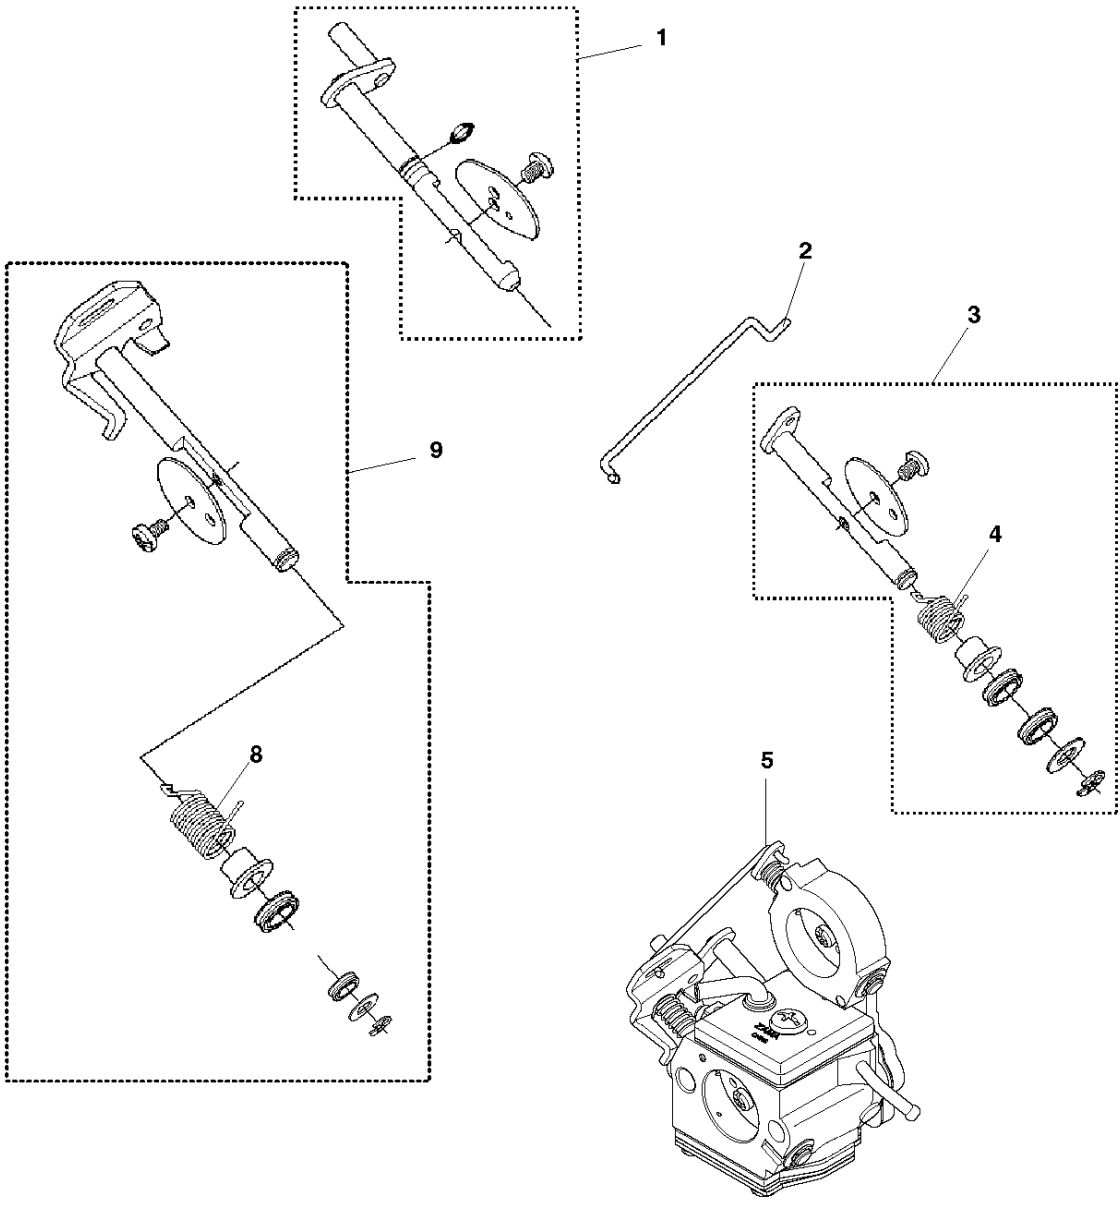

SPARE PARTS LIST

POWER CUTTERS

K 770, 2017-11

A K770
AIR FILTER

AIR FILTER

K 770, 2017-11

Ref	Part No	Description	Remark	QTY KIT	
1	581 35 74-02	GASKET KIT	incl. 2 - 6, 21 - 23	1	2, 23, 3, 22, 5, 4, 6, 21
2	588 93 25-01	GASKET		1	1
3	506 37 70-03	GASKET		1	1
4	544 21 93-02	INSERT		1	1
5	503 26 02-04	SEALING RING	Blue	2	1
6	581 28 53-01	GASKET		1	1
7	574 36 23-02	AIR FILTER ASSY	Incl. 8	1	8
8	525 47 06-02	AIR FILTER ASSY		1	7
9	575 35 40-01	CARBURETTOR BRACKET	Incl. 10	1	10
10	503 22 65-04	SQUARE NUT		4	9
11	503 21 53-10	SCREW ITXSCM		2	
12	506 37 06-01	FLANGE INLET PIPE		1	
13	525 73 32-01	INLET PIPE		1	
14	503 21 53-20	SCREW ITXSCM		1	
15	576 89 01-01	HEAT SHIELD		1	
16	525 73 31-01	INLET PIPE		1	
17	586 22 77-01	IMPULSE HOSE		1	
18	574 23 18-02	PLATE		1	
19	503 21 53-56	SCREW ITXSCM		2	
20	578 24 34-01	CARBURETTOR	Zama C3-EL53	1	
21	506 37 67-01	CYLINDER		1	1
22	506 37 67-01	CYLINDER		1	1
23	506 37 70-02	GASKET		1	1

C K770
BELT GUARD & PULLEY

BELT GUARD & PULLEY

K 770, 2017-11

Ref	Part No	Description	Remark	QTY	KIT
1	501 05 71-03	BELT GUARD		1	2
2	586 74 37-01	NUT WASHER		3	1
3	503 20 00-45	SCREW EHHFM		1	
4	503 23 01-16	WASHER		1	
5	588470403	TBD		1	6, 7, 8
6	525 88 74-02	SCREW CITXPANT		11	
7	590 89 58-01	PULLEY		1	
8	505 44 54-05	CASSETTE		1	
9	544 44 10-01	DRAW SPRING		1	
10	544 44 04-02	BRAKE SHOE		4	
11	590 50 38-01	SCREW		1	
12	544 90 84-06	BELT		1	
13	588 99 20-01	BEARING HOUSING ASSY		1	6, 11, 13, 14, 15, 16, 17, 18
14	584 99 43-01	SCREW		1	
15	503 87 54-02	BAR BOLT		3	
16	588 99 24-03	SHAFT		1	
17	583 95 33-01	BALL BEARING		2	
18	586 80 10-02	SLIP RING HOLDER		1	

D K770
CARBURETTOR

CARBURETOR

K 770, 2017-11

Ref	Part No	Description	Remark	QTY KIT
1	593 31 00-01	CHOKE SHAFT		1
2	506 39 65-01	ROD		1
3	593 33 29-01	VALVE KIT		1
4	506 39 75-01	SPRING		1
5	578 24 34-01	CARBURETTOR	Zama C3-EL53	1
6	506 40 99-02	GASKET KIT		1
7	506 41 00-04	GASKET KIT		1
8	544 83 65-01	SPRING		1
9	593 30 99-01	THROTTLE SHAFT		1