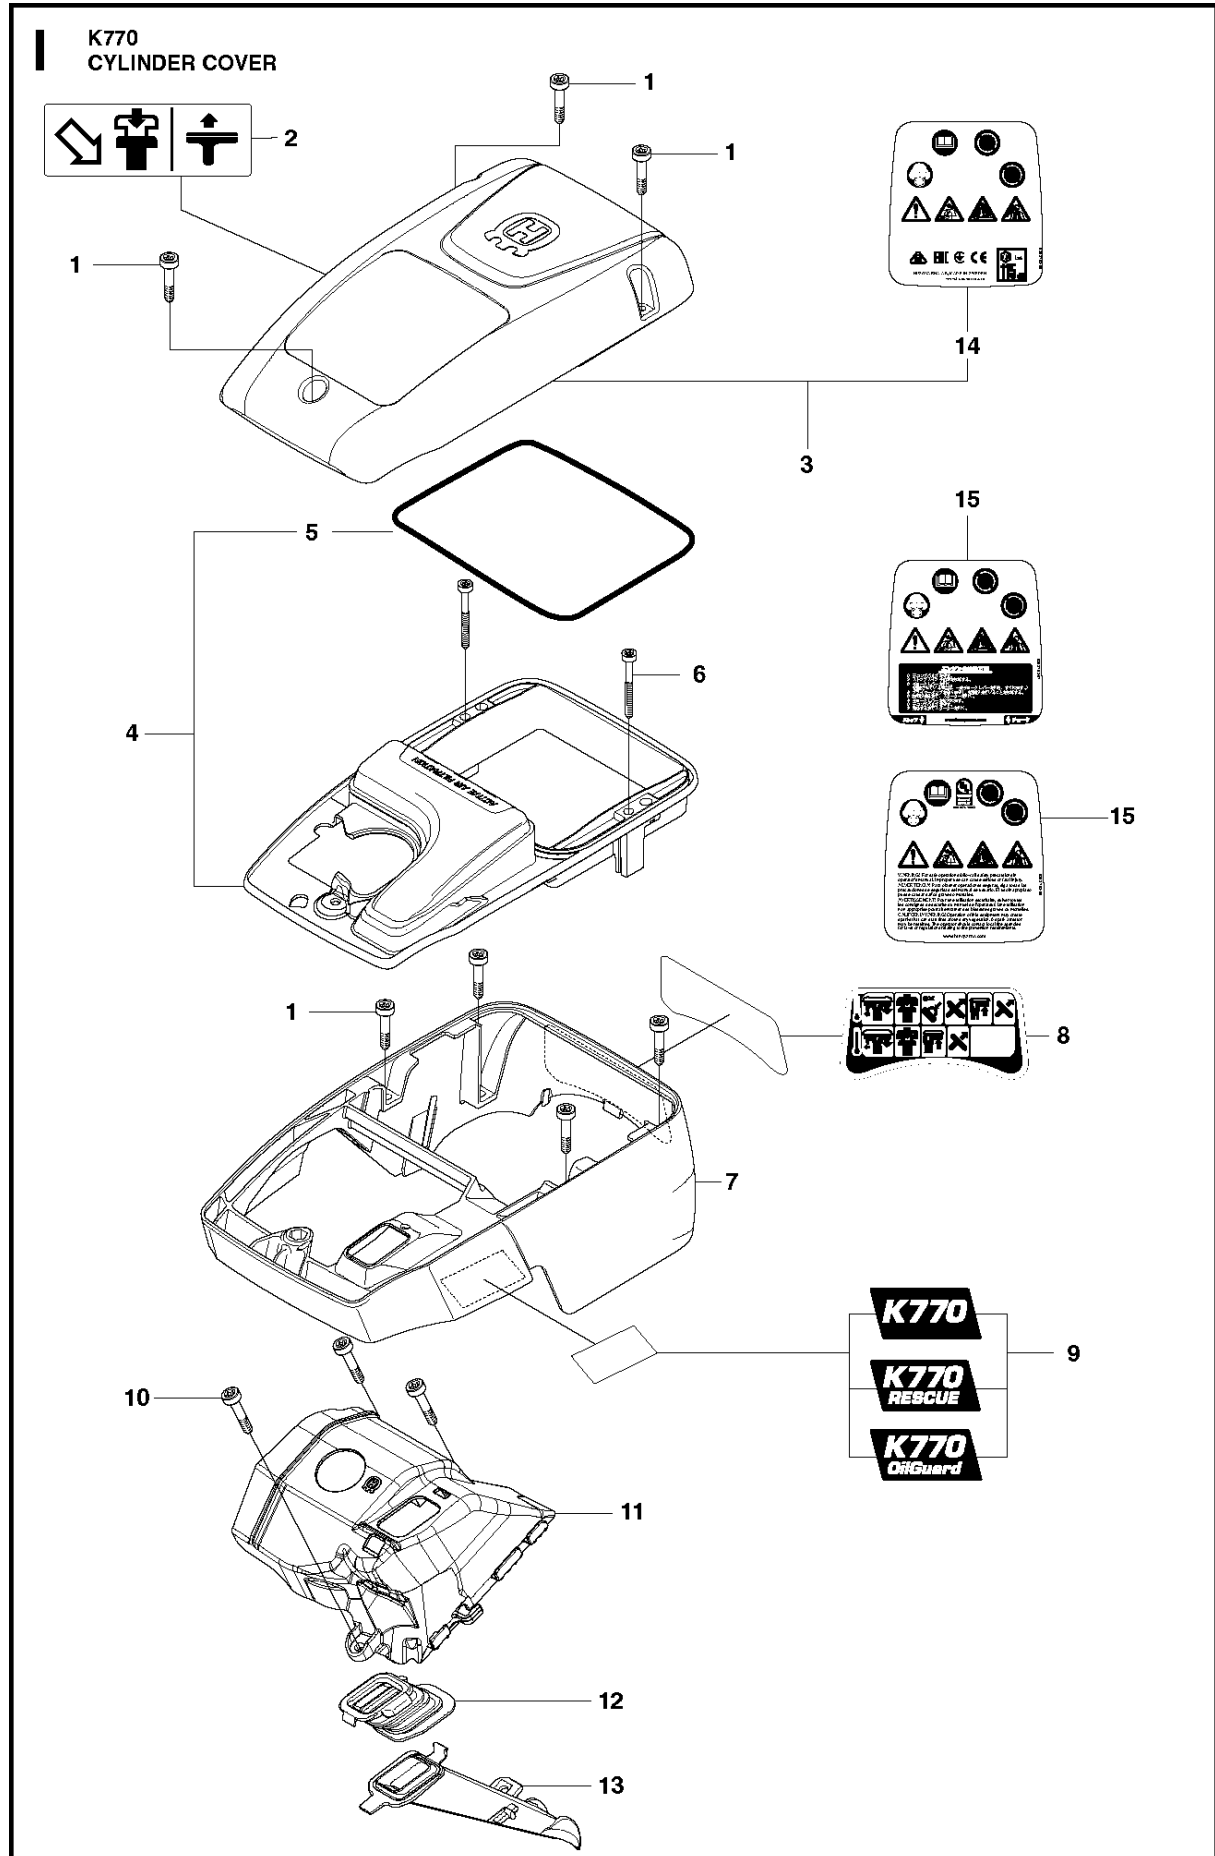

CYLINDER COVER

K 770, 2017-11

Ref	Part No	Description	Remark	QTY KIT
1	503 21 53-21	SCREW ITXSCM		7
2	525 76 35-02	DECAL		1
3	583 96 52-08	FILTER COVER ASSY	incl. 14	1
4	574 36 21-03	FILTER HOLDER ASSY	Incl. 5	1
4	574 36 21-04	FILTER HOLDER ASSY	Incl. 5. OIL GUARD	1
5	575 35 50-01	SEALING STRIP		1
6	503 21 53-49	SCREW ITXSCM		2
7	506 36 70-03	CYLINDER COVER		1
8	579 24 03-01	DECAL		1
9	574 23 16-05	DECAL		1
9	574 23 16-07	DECAL	Rescue	1
9	574 23 16-06	DECAL	Oil Guard	1
10	501 98 10-20	SCREW ITXSCM		3
11	574 45 94-01	COVER		1
12	506 37 04-01	BELLOWS		1
13	525 58 43-01	AIR NOZZLE		1
14	586 37 93-06	DECAL	Generic	1
15	586 37 93-05	DECAL		1
15	586 37 93-07	DECAL	Japan Only	1