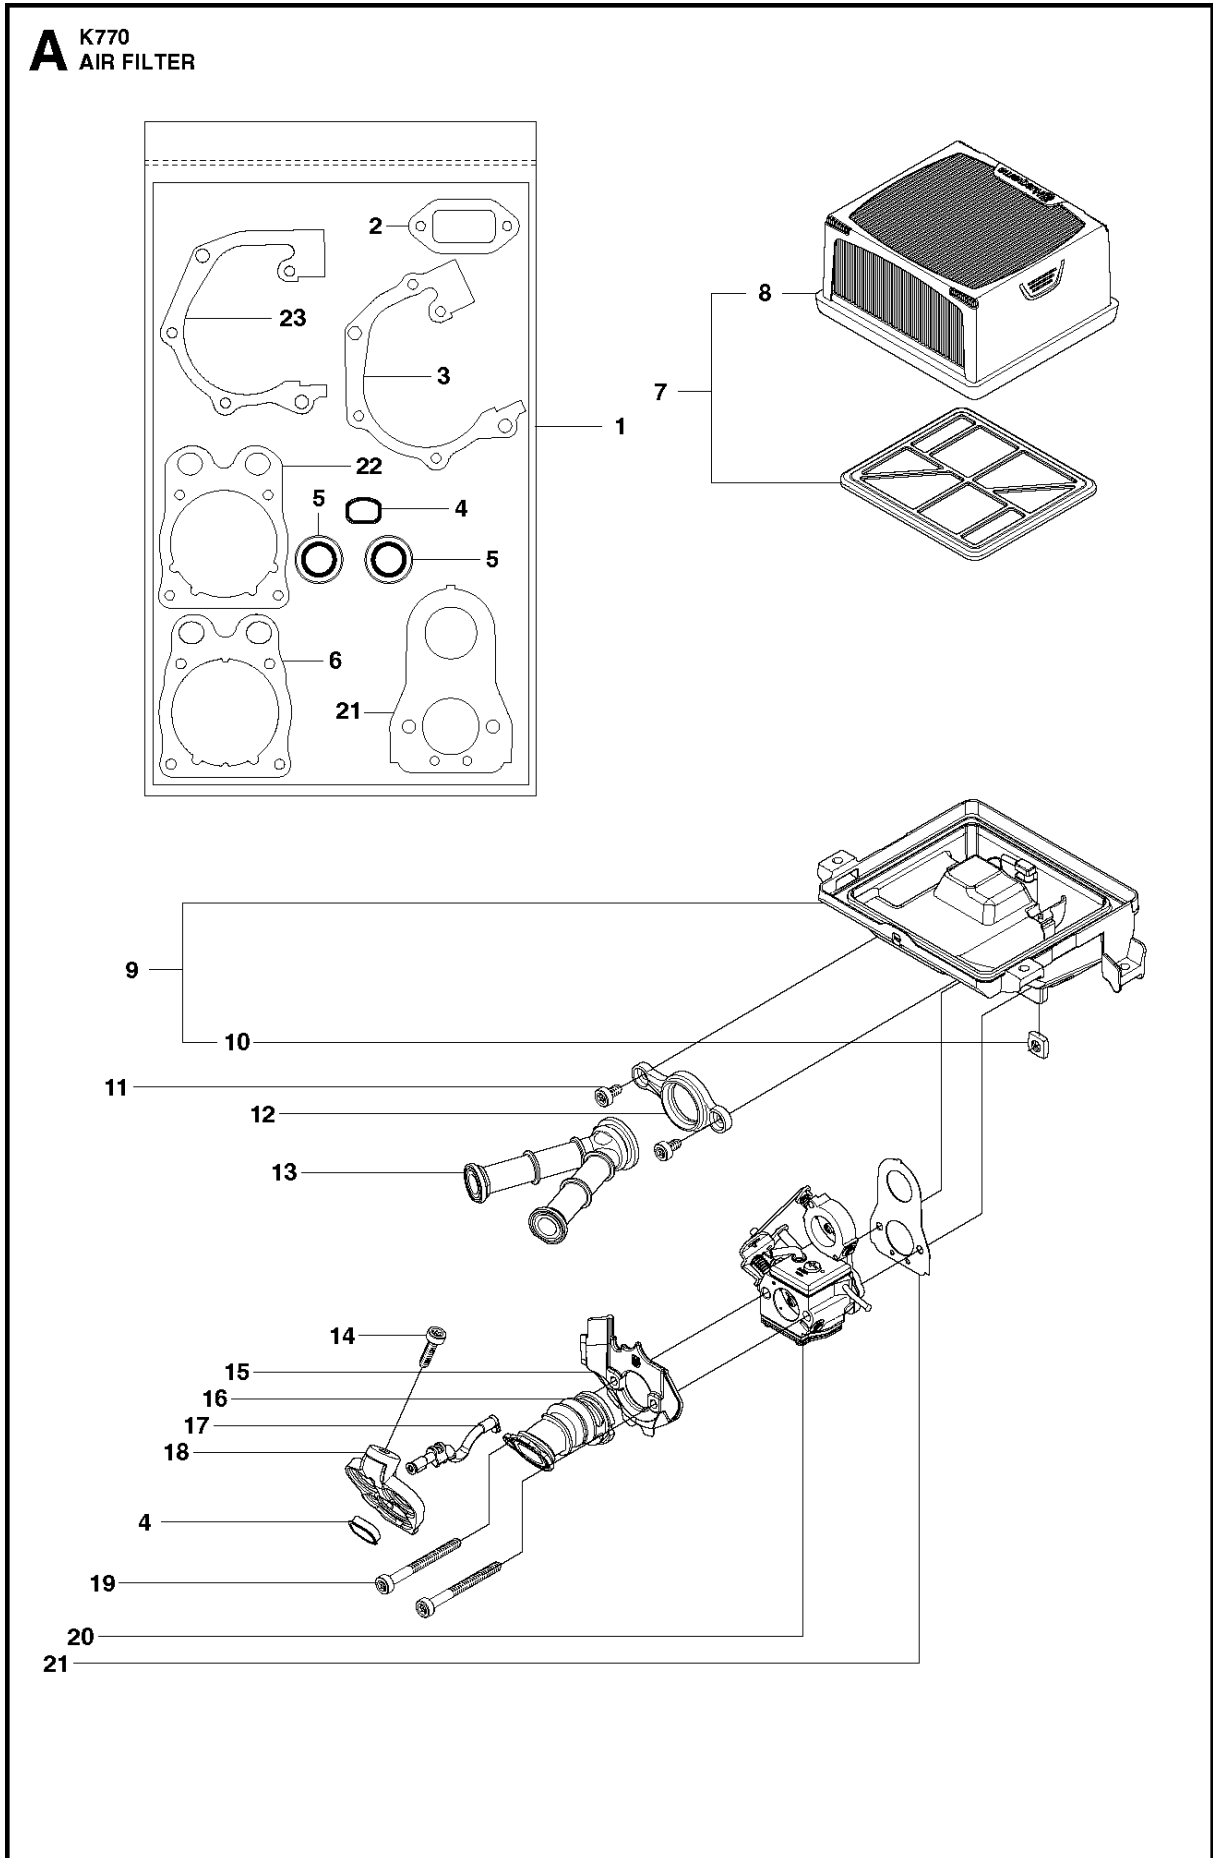

SPARE PARTS LIST

POWER CUTTERS

K 770, 2017-11

A K770
AIR FILTER

AIR FILTER

K 770, 2017-11

Ref	Part No	Description	Remark	QTY KIT	
1	581 35 74-02	GASKET KIT	incl. 2 - 6, 21 - 23	1	2, 23, 3, 22, 5, 4, 6, 21
2	588 93 25-01	GASKET		1	1
3	506 37 70-03	GASKET		1	1
4	544 21 93-02	INSERT		1	1
5	503 26 02-04	SEALING RING	Blue	2	1
6	581 28 53-01	GASKET		1	1
7	574 36 23-02	AIR FILTER ASSY	Incl. 8	1	8
8	525 47 06-02	AIR FILTER ASSY		1	7
9	575 35 40-01	CARBURETTOR BRACKET	Incl. 10	1	10
10	503 22 65-04	SQUARE NUT		4	9
11	503 21 53-10	SCREW ITXSCM		2	
12	506 37 06-01	FLANGE INLET PIPE		1	
13	525 73 32-01	INLET PIPE		1	
14	503 21 53-20	SCREW ITXSCM		1	
15	576 89 01-01	HEAT SHIELD		1	
16	525 73 31-01	INLET PIPE		1	
17	586 22 77-01	IMPULSE HOSE		1	
18	574 23 18-02	PLATE		1	
19	503 21 53-56	SCREW ITXSCM		2	
20	578 24 34-01	CARBURETTOR	Zama C3-EL53	1	
21	506 37 67-01	CYLINDER		1	1
22	506 37 67-01	CYLINDER		1	1
23	506 37 70-02	GASKET		1	1

C K770
BELT GUARD & PULLEY

BELT GUARD & PULLEY

K 770, 2017-11

Ref	Part No	Description	Remark	QTY	KIT
1	501 05 71-03	BELT GUARD		1	2
2	586 74 37-01	NUT WASHER		3	1
3	503 20 00-45	SCREW EHHFM		1	
4	503 23 01-16	WASHER		1	
5	588470403	TBD		1	6, 7, 8
6	525 88 74-02	SCREW CITXPANT		11	
7	590 89 58-01	PULLEY		1	
8	505 44 54-05	CASSETTE		1	
9	544 44 10-01	DRAW SPRING		1	
10	544 44 04-02	BRAKE SHOE		4	
11	590 50 38-01	SCREW		1	
12	544 90 84-06	BELT		1	
13	588 99 20-01	BEARING HOUSING ASSY		1	6, 11, 13, 14, 15, 16, 17, 18
14	584 99 43-01	SCREW		1	
15	503 87 54-02	BAR BOLT		3	
16	588 99 24-03	SHAFT		1	
17	583 95 33-01	BALL BEARING		2	
18	586 80 10-02	SLIP RING HOLDER		1	

D K770
CARBURETTOR

CARBURETOR

K 770, 2017-11

Ref	Part No	Description	Remark	QTY KIT
1	593 31 00-01	CHOKE SHAFT		1
2	506 39 65-01	ROD		1
3	593 33 29-01	VALVE KIT		1
4	506 39 75-01	SPRING		1
5	578 24 34-01	CARBURETTOR	Zama C3-EL53	1
6	506 40 99-02	GASKET KIT		1
7	506 41 00-04	GASKET KIT		1
8	544 83 65-01	SPRING		1
9	593 30 99-01	THROTTLE SHAFT		1