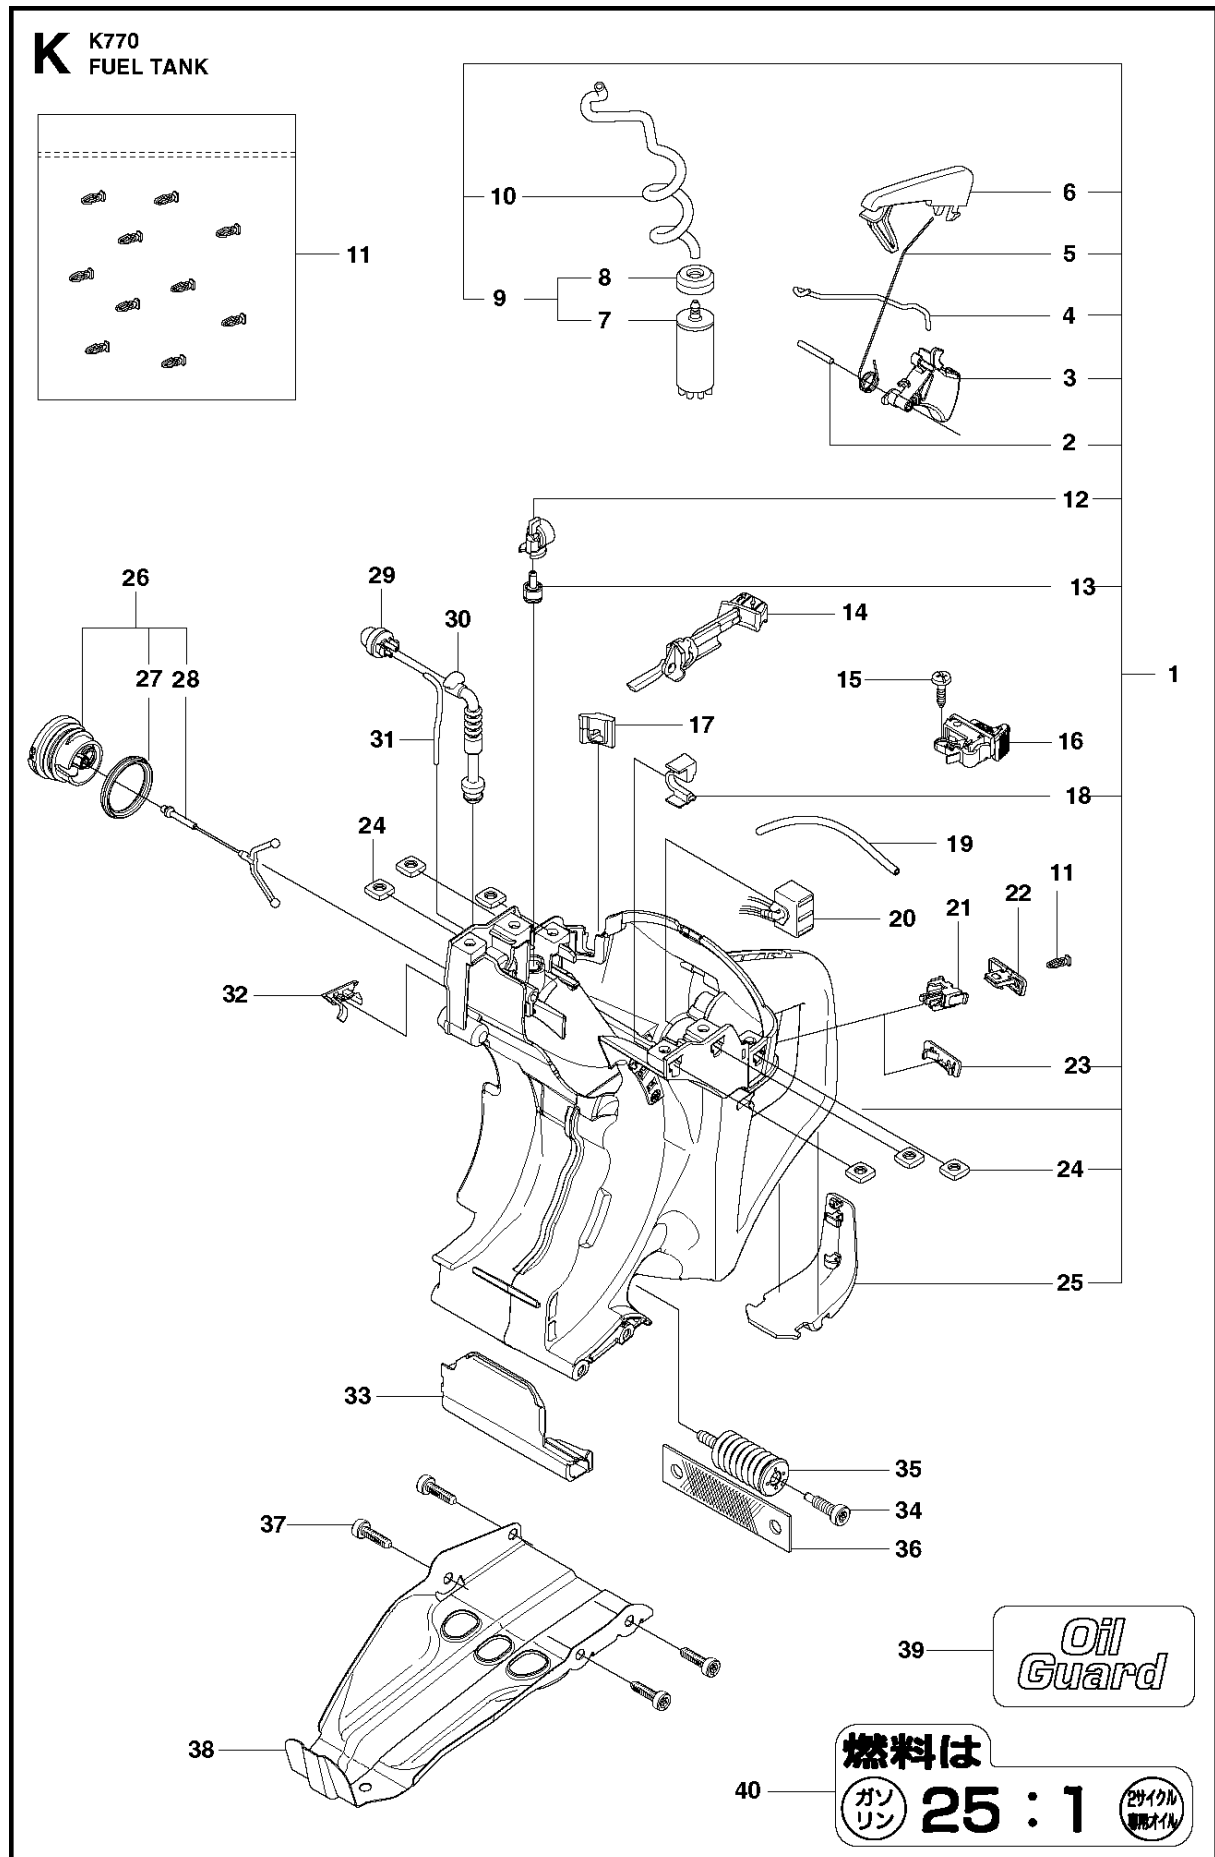

FUEL TANK

K 770, 2017-11

Ref	Part No	Description	Remark	QTY KIT
1	593 28 18-01	FUEL TANK ASSY	Incl. 2 - 10, 12-13, 18, 23-25	1
2	720 12 40-20	PARALLEL PIN		2
3	588 08 62-02	THROTTLE CONTROL	OIL GUARD	1
3	588 08 62-01	THROTTLE CONTROL		1
4	579 37 92-01	THROTTLE ROD		1
5	587 74 60-01	SPRING		1
6	588 13 77-01	THROTTLE LOCKOUT		1
6	588 13 77-02	THROTTLE LOCKOUT	OIL GUARD	1
7	506 26 41-01	FUEL FILTER		1
8	506 27 11-01	HOSE CLAMP		1
9	506 26 41-11	FUEL FILTER	Incl. 7 - 8	1
10	581 75 62-03	FUEL HOSE		1
10	581 75 62-02	FUEL HOSE	Oil Guard	1
11	502 23 33-01	KIT	Oil Guard. Incl. 10 pins	1
12	577 31 35-01	TANK VENT VALVE ASSY		1
13	501 15 29-01	TANK VENT ASSY		1
14	544 22 90-02	CHOKE CONTROL		1
15	525 88 74-02	SCREW CITXPANT		1
16	506 31 86-04	STOP SWITCH		1
17	506 37 80-01	GROMMET		1
18	544 39 32-01	HOSE CLIP		1
19	581 75 61-17	FUEL HOSE		1
20	544 38 41-01	ELECTRONIC BOX		1
21	501 01 88-01	HOUSING		1
22	501 01 94-01	SWITCH		1
23	501 37 13-01	LID		1
24	581 77 48-01	NUT		6
25	588 19 82-01	GROUND SUPPORT		1
26	522 62 00-03	TANK CAP ASSY		1
27	589 24 11-01	GASKET		1
28	503 57 89-01	HOLDER		1
29	540 05 49-01	AIR CLEANER		1
30	505 19 52-01	FUEL HOSE		1
31	537 04 24-14	FUEL HOSE		1
32	506 39 46-02	HUB CAP		1
33	506 38 15-01	HEAT SHIELD		1
34	544 06 12-01	SCREW ITXSCM		1
35	537 21 03-09	ANTIVIBRATION ELEMENT		1
36	544 23 82-01	BAND		1
37	503 21 54-20	SCREW ITXSCT		4
38	506 37 19-02	BASEPLATE		1
39	581 09 54-02	DECAL	Oil Guard	1
40	506 31 30-01	LABEL	Japan Only	1