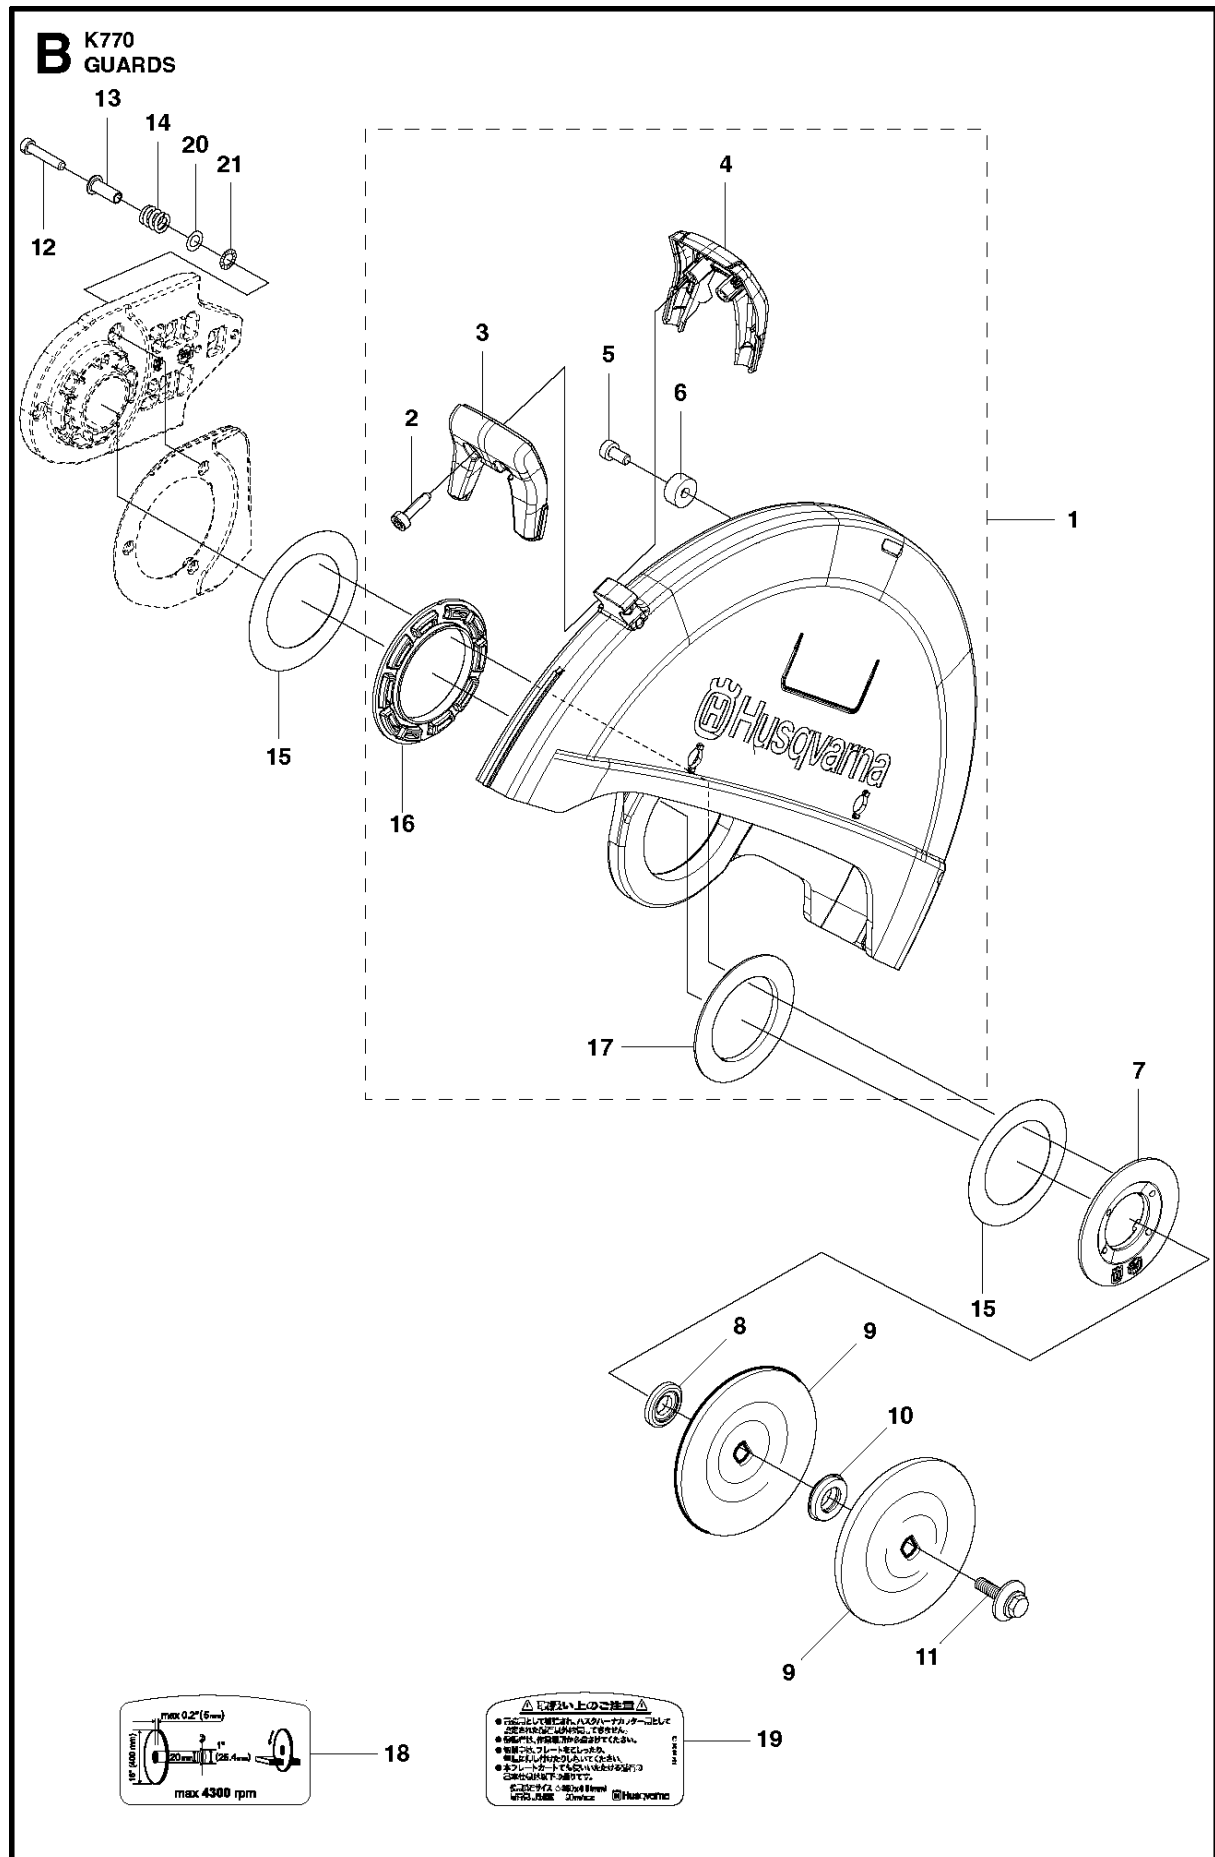

GUARDS

K 770, 2017-11

Ref	Part No	Description	Remark	QTY	KIT
1	581 35 19-04	WHEEL GUARD	14"	1	2, 3, 4, 5, 6, 16, 17
1	581 35 19-03	WHEEL GUARD	12"	1	2, 3, 4, 5, 6, 16, 17
2	504 90 94-14	SCREW ITXSCT		2	
3	578 19 09-01	HANDLE HALF		1	
4	578 76 09-01	HANDLE HALF		1	
5	504 90 94-10	SCREW ITXSCT		1	
6	581 62 03-01	STOP		1	
7	584 43 77-01	DISC		1	
8	584 43 83-01	SUPPORT FLANGE		1	
9	583 87 44-02	FLANGE	Diam 105mm	2	
9	506 07 09-02	FLANGE WASHER	Diam 119mm, Japan 12"/14"	2	
10	578 39 82-01	BUSHING	Diam 20/25, 4mm	1	
10	581 60 54-03	BUSHING	Diam 30, 5 mm	1	
10	506 37 96-20	KIT	Diam 20 mm	1	
10	506 37 96-22	KIT	Diam 22, 2 mm	1	
11	590 50 38-01	SCREW		1	
12	544 21 84-30	SCREW ITXSCM		4	
13	584 43 82-01	SLEEVE	12", Shiny	4	
13	584 43 82-02	SLEEVE	14", Black	4	
14	584 43 81-01	SPRING		4	
15	584 43 78-01	SHIM		2	
16	584 43 79-01	LINING		1	
17	584 43 80-01	LINING		1	
18	581 11 77-05	DECAL	12"	1	
18	581 11 77-06	DECAL	14"	1	
19	584 99 26-01	DECAL	12"	1	
19	584 99 26-02	DECAL	14"	1	
20	582 23 31-01	WASHER		4	
21	582 23 32-01	WASHER		4