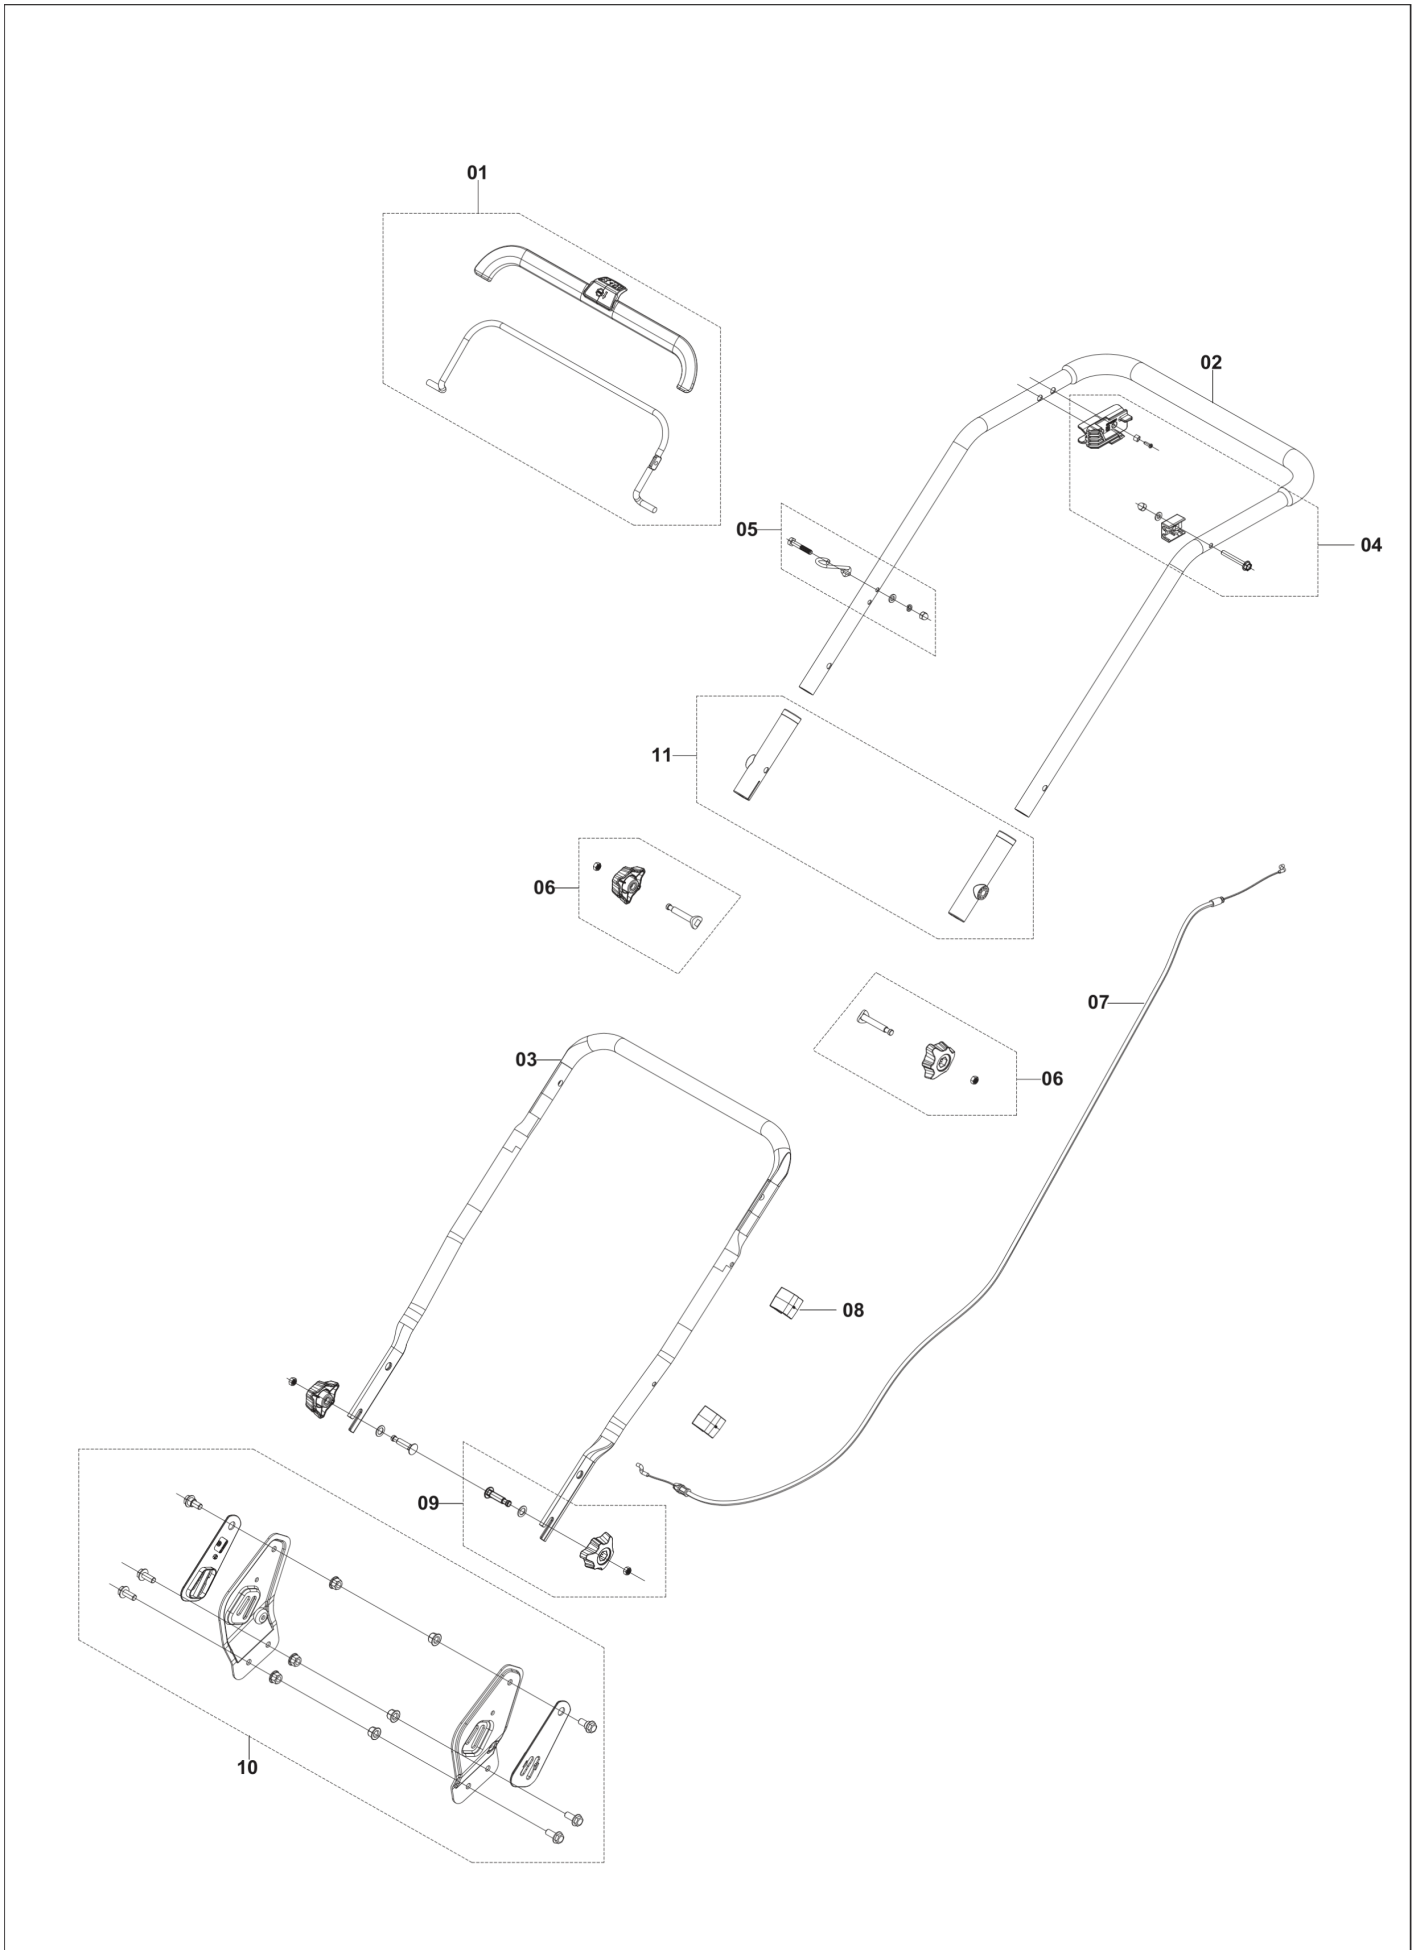

SPARE PARTS CATALOGUE
: HUSQVARNA LC 140P

Spare Parts List
Frequent Parts

SPARE PARTS LIST

REF.	PART NO.	DESCRIPTION	REMARK	QTY.	KIT
1	599349362	BAIL ARM ASSY	BAIL ARM	1	
2	599349402	HANDLE KIT	HANDLE AND SHEATH	1	
3	599349397	HANDLE	LOWER HANDLE	1	
4	599349361	BAIL ARM ASSY	BAIL ARM	1	
5	529853401	HANDLE KIT	HANDLE	1	
6	599349360	KNOB ASSY	KNOB	2	
7	599349391	CABLE	FLAMEOUT CABLE	1	
8	599349379	CLIP	CABLE CLIP	1	
9	529596001	KNOB ASSY	KNOB	2	
10	599349380	SUPPORT KIT	HANDLE BRACKET	1	
11	599349418	SLEEVE	ANTI FRICTION SLEEVE	1	

A LC 140P
CHASSIS

REF.	PART NO.	DESCRIPTION	REMARK	QTY.	KIT
1	599349369	CHASSIS	CHASSIS	1	
2	599349371	COVER KIT	FRONT COVER	1	
3	599349373	FLAP	REAR DOOR	1	
4	599349422	WHEEL	REAR WHEEL	2	
5	599349385	AXLE	WHEEL AXLE	1	
6	599349417	SLEEVE	REAR AXLE SLEEVE	1	
7	599349387	AXLE	WHEEL AXLE	1	
8	599349382	AXLE	FRONT AXLE FIXING	1	
9	599349367	WHEEL	FRONT WHEEL	2	
10	599349398	HANDLE KIT	HEIGHT ADJUSTMENT HANDLE	1	
11	599349363	PLATE KIT	HEIGHT ADJUSTMENT PLATE	1	
12	599349364	ROD	HEIGHT ADJUSTMENT ROD	1	
13	599349366	SPRING	HEIGHT ADJUSTMENT SPRING	1	

C LC 140P
ENGINE

REF.	PART NO.	DESCRIPTION	REMARK	QTY.	KIT
1	529347201	ENGINE	HS 123A, For PNC 970488101 and 970488102	1	
1	529347202	ENGINE	HS 123A, For PNC 970488103	1	
2	599349407	INSTALLATION KIT	BOLTS AND NUTS	1	
3	599349376	COVER	BELT COVER	1	
4	529737101	BLADE SUPPORT	BLADE ADAPTER	1	
5	599349374	BLADE		1	