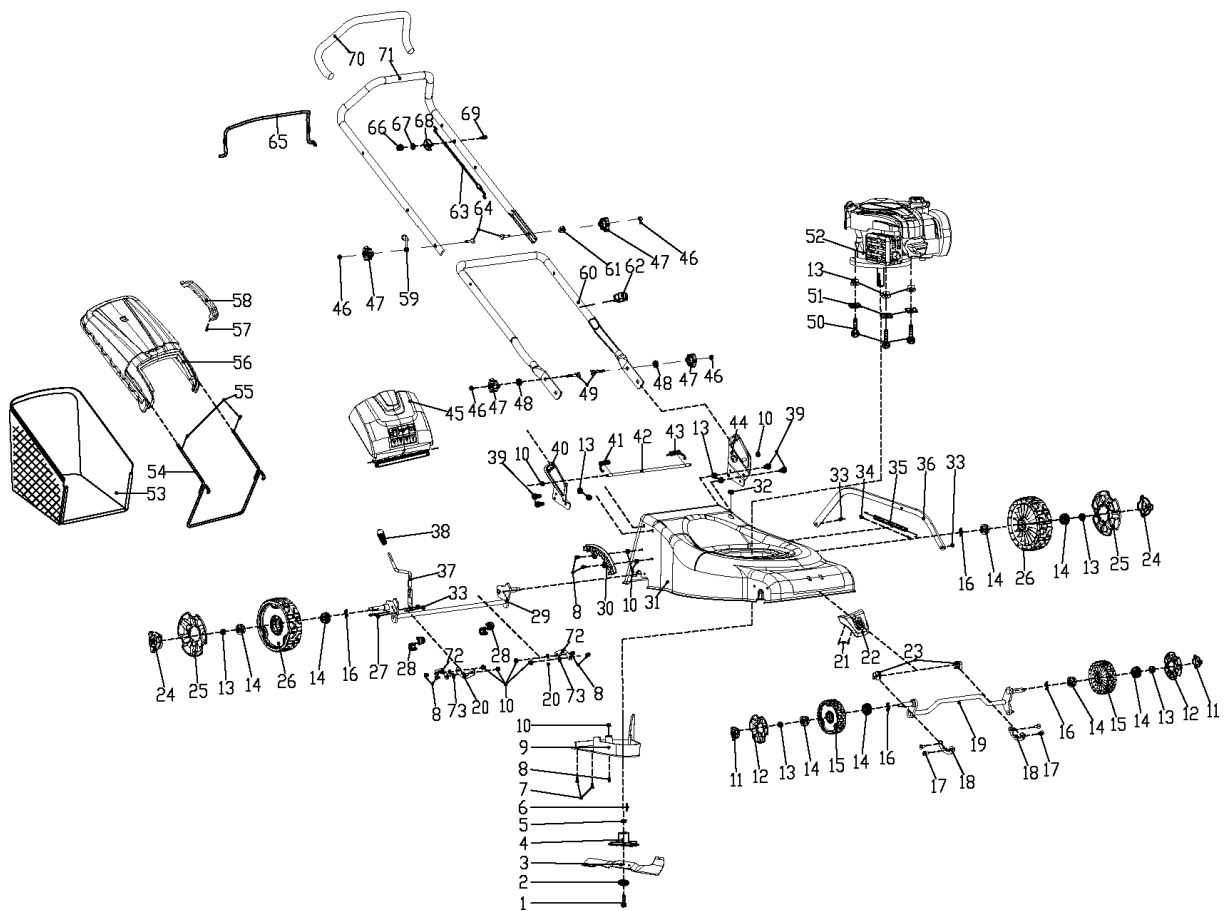

PNC: # 599349374

PNC: # 529737101

SPARE PARTS LIST

LAWN MOWERS: CONSUMER
WALK-BEHINDS

LC140, 967320001, 2014-01

PRODUCT COMPLETE

LC140, 967320001, 2014-01

Ref	Part No	Description	Remark	QTY KIT
1	587 91 38-01	LOCKING BOLT		1
2	587 91 07-01	WASHER		1
3	587 38 63-10	MOWER BLADE		1
4	587 91 12-01	BLADE SUPPORT		1
5	587 91 54-01	BUSH		1
6	587 91 53-01	FLAT PIN		1
7	587 91 22-01	SCREW		2
8	587 91 26-01	SCREW		7
9	587 90 98-01	COVER		1
10	587 91 34-01	LOCK NUT		9
11	587 58 50-01	WHEEL COVER		2
12	587 58 52-01	WHEEL COVER		2
13	587 91 35-01	LOCKING BOLT		11
14	587 91 29-01	BEARING		8
15	587 58 54-01	WHEEL		2
16	587 91 46-01	WASHER		4
17	587 91 25-01	SCREW		4
18	587 91 10-01	FIXING PLATE		2
19	587 91 15-01	AXLE		1
20	587 91 09-01	FIXING PLATE		2
21	587 91 24-01	SCREW		2
22	587 58 49-01	FRONT COVER		1
23	587 90 97-01	LOCKING RING		2
24	587 58 51-01	WHEEL COVER		2
25	587 58 53-01	WHEEL COVER		2
26	587 91 80-01	WHEEL		2
27	587 91 27-01	WASHER		2
28	587 91 79-01	COVER		4
29	587 91 81-01	AXLE		1
30	587 90 99-01	SEGMENT		1
31	587 90 88-01	PLATE		1
32	587 99 23-01	PLUG		1
33	587 91 31-01	LOCKING BOLT		4
34	587 91 58-01	TUBING		2
35	587 91 49-01	SPRING		1
36	587 91 17-01	CONNECTING ROD		1
37	587 91 83-01	HANDLE ASSY		1
38	587 58 57-01	KNOB		1
39	587 91 39-01	BOLT		4
40	587 90 89-01	BRACKET		1
41	587 91 51-01	SPRING		1
42	587 91 14-01	ROD		1
43	587 91 50-01	BRACKET		1
44	587 90 90-01	BRACKET		1
45	587 58 59-01	FLAP		1
46	587 91 33-01	HEXAGON NUT		4
47	587 58 58-01	KNOB		4
48	587 91 43-01	WASHER		2
49	587 91 42-01	BOLT		2
50	587 91 37-01	BOLT		3
51	587 91 11-01	GASKET		3
52	587 91 61-01	ENGINE		1
53	587 58 63-01	GRASSBAG		1
54	587 91 18-01	BRACKET		1
55	587 91 21-01	SCREW		2
56	587 58 60-01	COVER		1
57	587 91 23-01	SCREW		1
58	587 58 61-01	HANDLE		1
59	587 91 06-01	ROPE		1
60	587 90 91-01	HANDLE		1
61	587 90 95-01	WASHER		1
62	587 91 04-01	CLAMP		1
63	587 91 59-01	DRIVE CABLE		1
64	587 91 36-01	BOLT		2