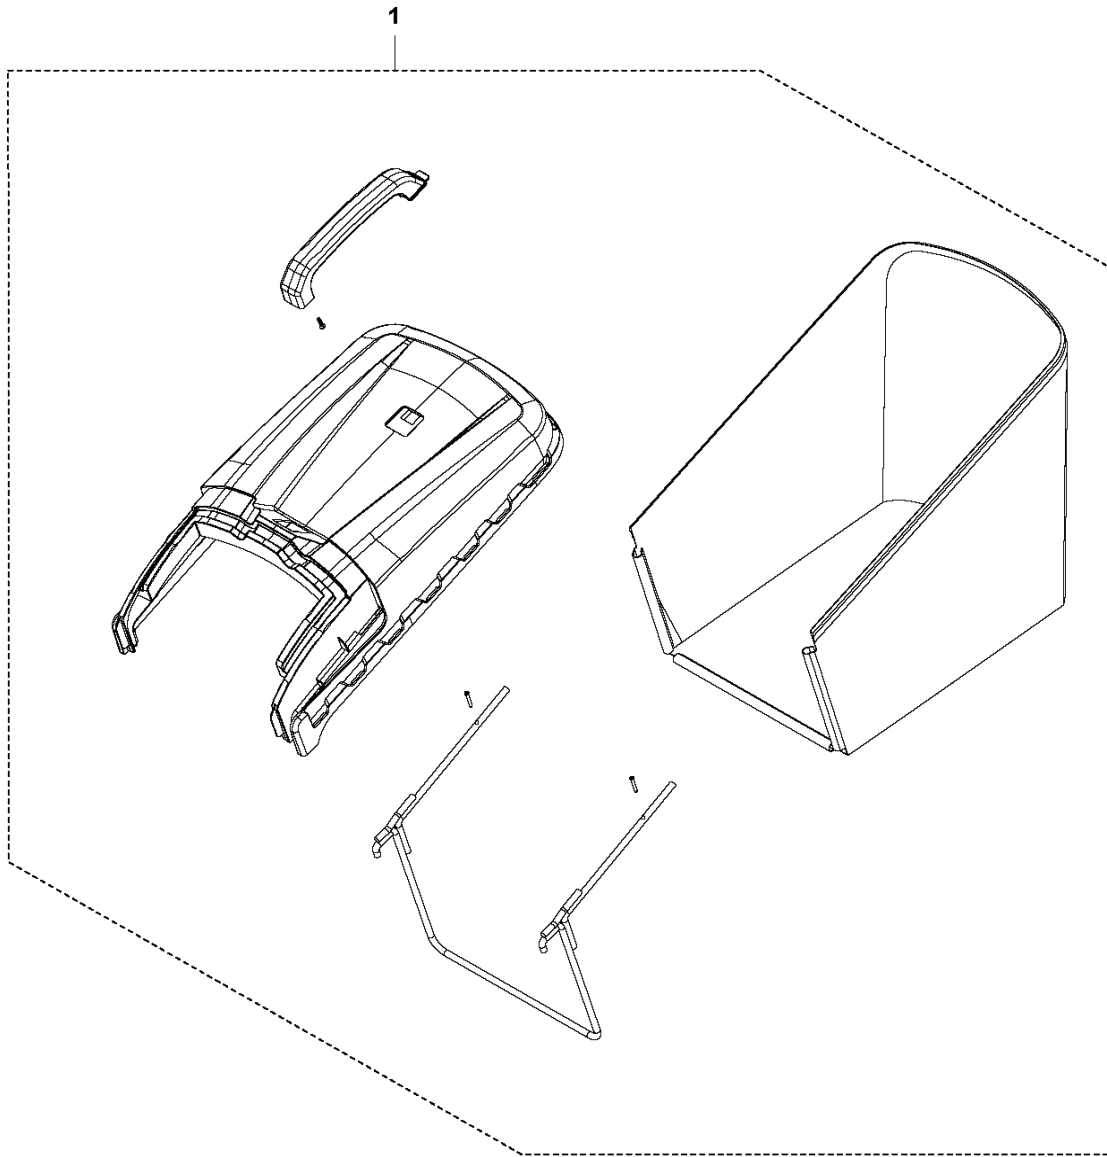

REF.	PART NO.	DESCRIPTION	REMARK	QTY.	KIT
1	529347201	ENGINE	HS 123A, For PNC 970488101 and 970488102	1	
1	529347202	ENGINE	HS 123A, For PNC 970488103	1	
2	599349407	INSTALLATION KIT	BOLTS AND NUTS	1	
3	599349376	COVER	BELT COVER	1	
4	529737101	BLADE SUPPORT	BLADE ADAPTER	1	
5	599349374	BLADE		1	

D LC 140P
GRASS HANDLING