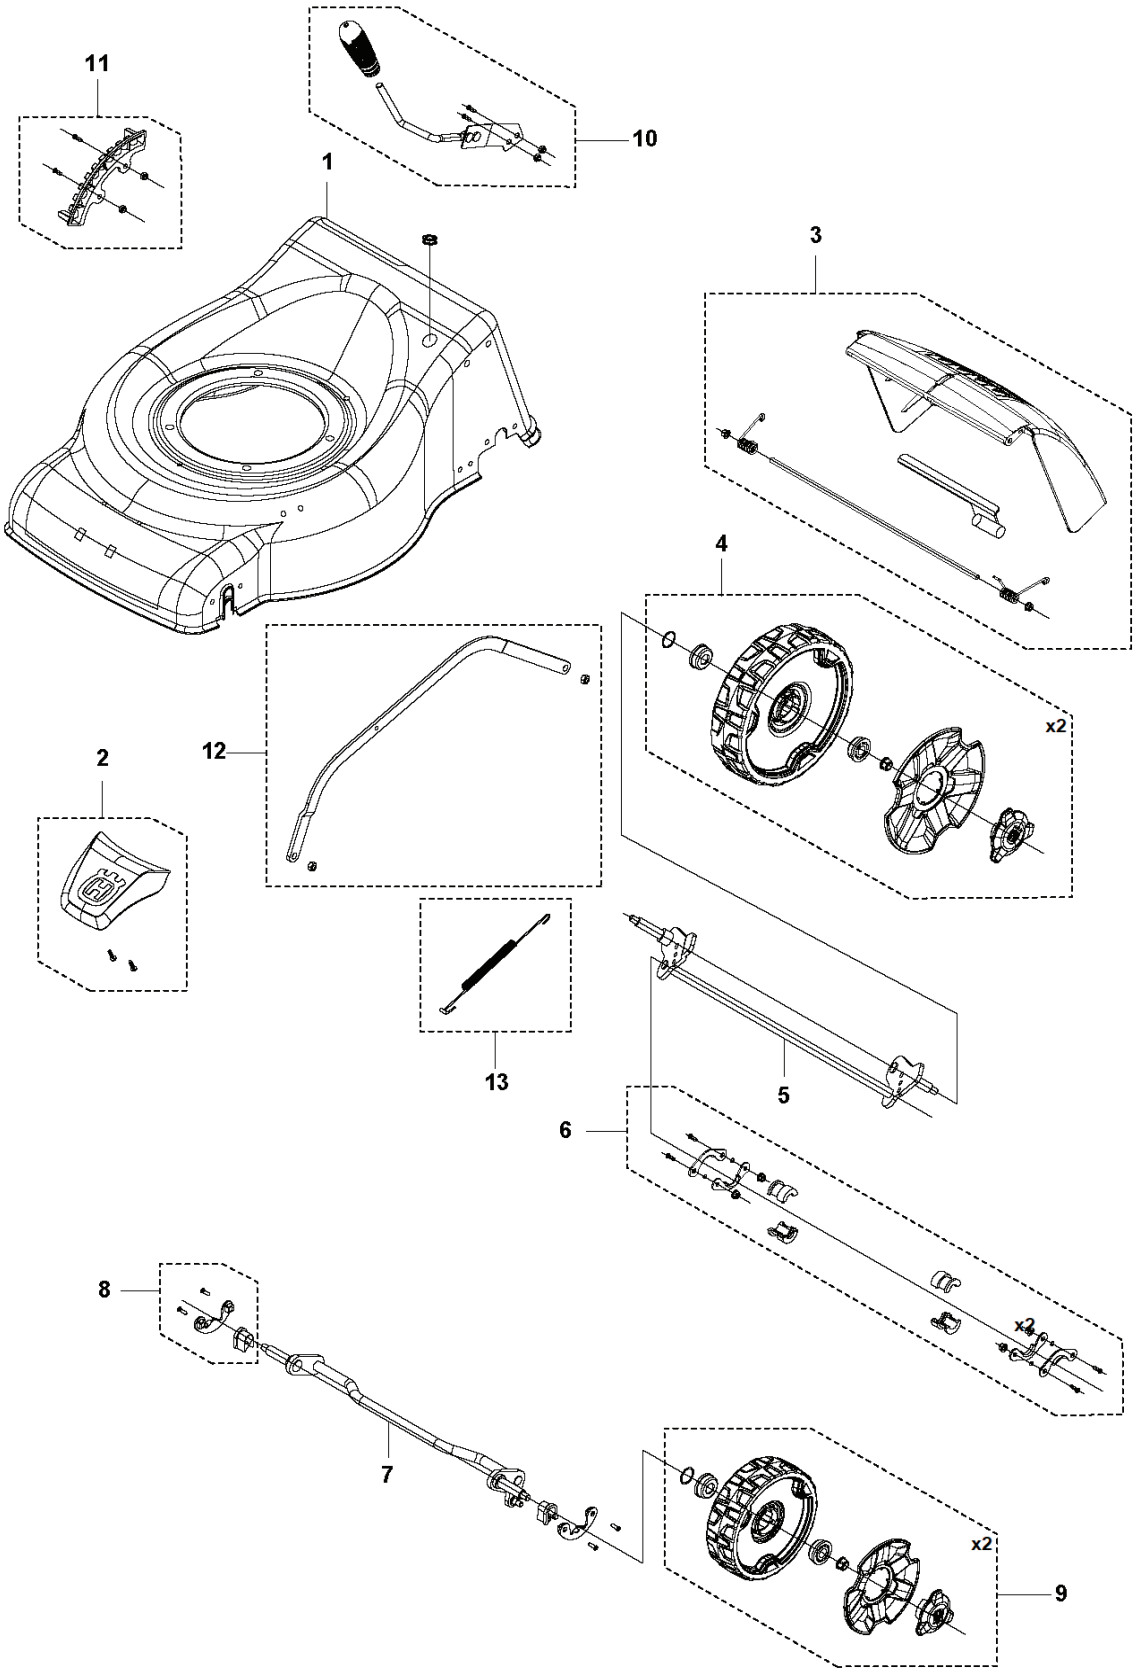

SPARE PARTS CATALOGUE
: HUSQVARNA LC 140P

Spare Parts List
Frequent Parts

SPARE PARTS LIST

REF.	PART NO.	DESCRIPTION	REMARK	QTY.	KIT
1	599349362	BAIL ARM ASSY	BAIL ARM	1	
2	599349402	HANDLE KIT	HANDLE AND SHEATH	1	
3	599349397	HANDLE	LOWER HANDLE	1	
4	599349361	BAIL ARM ASSY	BAIL ARM	1	
5	529853401	HANDLE KIT	HANDLE	1	
6	599349360	KNOB ASSY	KNOB	2	
7	599349391	CABLE	FLAMEOUT CABLE	1	
8	599349379	CLIP	CABLE CLIP	1	
9	529596001	KNOB ASSY	KNOB	2	
10	599349380	SUPPORT KIT	HANDLE BRACKET	1	
11	599349418	SLEEVE	ANTI FRICTION SLEEVE	1	

A LC 140P
CHASSIS

REF.	PART NO.	DESCRIPTION	REMARK	QTY.	KIT
1	599349369	CHASSIS	CHASSIS	1	
2	599349371	COVER KIT	FRONT COVER	1	
3	599349373	FLAP	REAR DOOR	1	
4	599349422	WHEEL	REAR WHEEL	2	
5	599349385	AXLE	WHEEL AXLE	1	
6	599349417	SLEEVE	REAR AXLE SLEEVE	1	
7	599349387	AXLE	WHEEL AXLE	1	
8	599349382	AXLE	FRONT AXLE FIXING	1	
9	599349367	WHEEL	FRONT WHEEL	2	
10	599349398	HANDLE KIT	HEIGHT ADJUSTMENT HANDLE	1	
11	599349363	PLATE KIT	HEIGHT ADJUSTMENT PLATE	1	
12	599349364	ROD	HEIGHT ADJUSTMENT ROD	1	
13	599349366	SPRING	HEIGHT ADJUSTMENT SPRING	1	