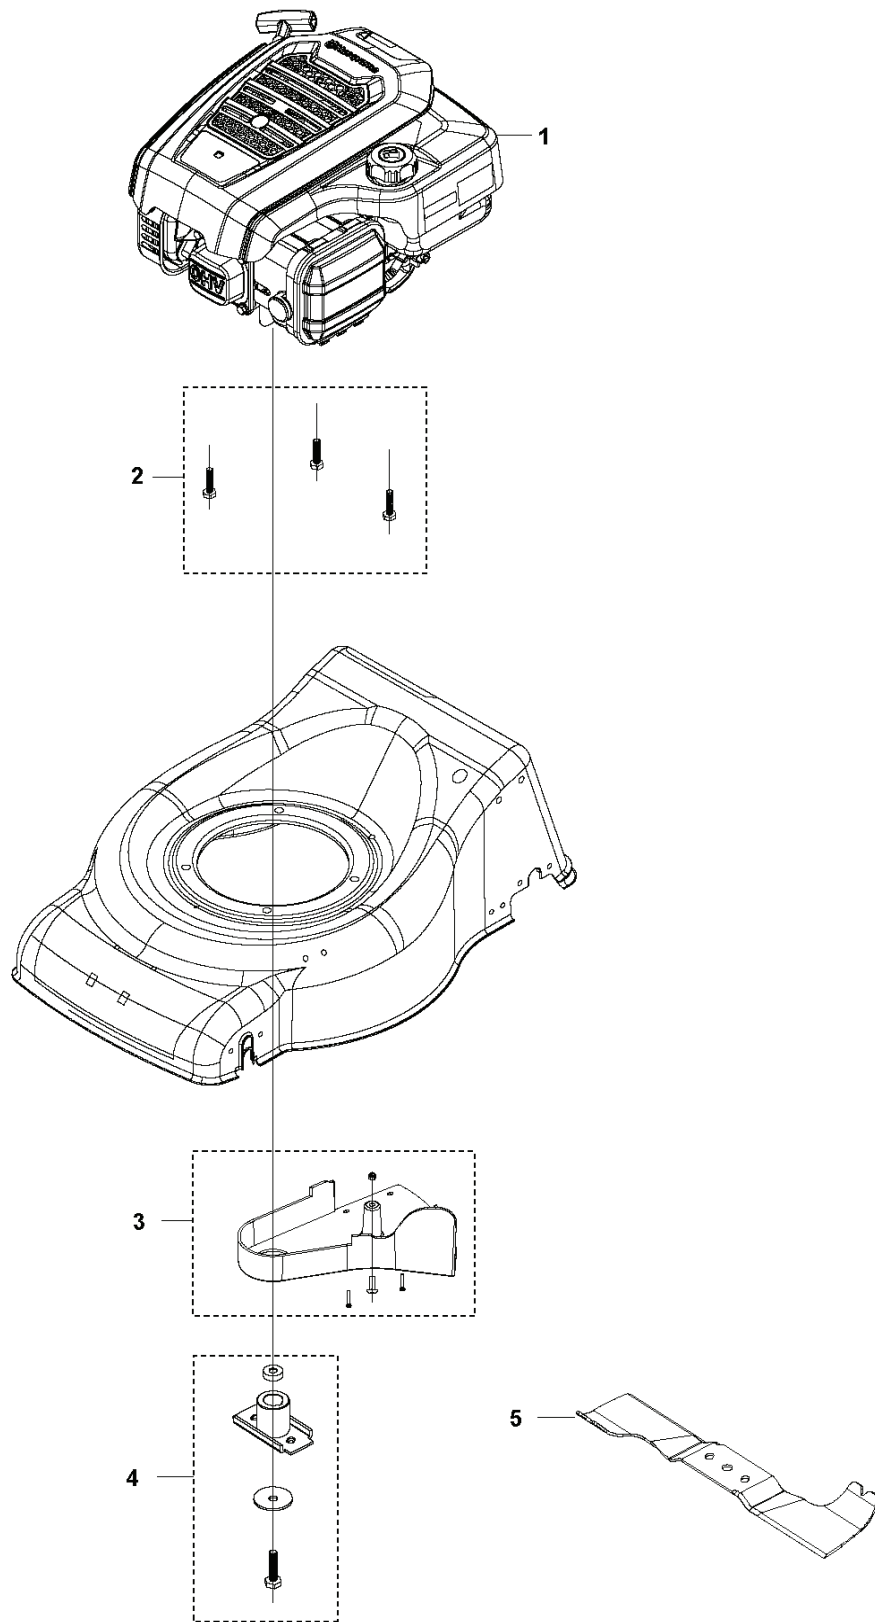

SPARE PARTS CATALOGUE
: HUSQVARNA LC 140P

Spare Parts List
Frequent Parts

SPARE PARTS LIST

REF.	PART NO.	DESCRIPTION	REMARK	QTY.	KIT
1	599349362	BAIL ARM ASSY	BAIL ARM	1	
2	599349402	HANDLE KIT	HANDLE AND SHEATH	1	
3	599349397	HANDLE	LOWER HANDLE	1	
4	599349361	BAIL ARM ASSY	BAIL ARM	1	
5	529853401	HANDLE KIT	HANDLE	1	
6	599349360	KNOB ASSY	KNOB	2	
7	599349391	CABLE	FLAMEOUT CABLE	1	
8	599349379	CLIP	CABLE CLIP	1	
9	529596001	KNOB ASSY	KNOB	2	
10	599349380	SUPPORT KIT	HANDLE BRACKET	1	
11	599349418	SLEEVE	ANTI FRICTION SLEEVE	1	

A LC 140P
CHASSIS

REF.	PART NO.	DESCRIPTION	REMARK	QTY.	KIT
1	599349369	CHASSIS	CHASSIS	1	
2	599349371	COVER KIT	FRONT COVER	1	
3	599349373	FLAP	REAR DOOR	1	
4	599349422	WHEEL	REAR WHEEL	2	
5	599349385	AXLE	WHEEL AXLE	1	
6	599349417	SLEEVE	REAR AXLE SLEEVE	1	
7	599349387	AXLE	WHEEL AXLE	1	
8	599349382	AXLE	FRONT AXLE FIXING	1	
9	599349367	WHEEL	FRONT WHEEL	2	
10	599349398	HANDLE KIT	HEIGHT ADJUSTMENT HANDLE	1	
11	599349363	PLATE KIT	HEIGHT ADJUSTMENT PLATE	1	
12	599349364	ROD	HEIGHT ADJUSTMENT ROD	1	
13	599349366	SPRING	HEIGHT ADJUSTMENT SPRING	1	

C LC 140P
ENGINE

REF.	PART NO.	DESCRIPTION	REMARK	QTY.	KIT
1	529347201	ENGINE	HS 123A, For PNC 970488101 and 970488102	1	
1	529347202	ENGINE	HS 123A, For PNC 970488103	1	
2	599349407	INSTALLATION KIT	BOLTS AND NUTS	1	
3	599349376	COVER	BELT COVER	1	
4	529737101	BLADE SUPPORT	BLADE ADAPTER	1	
5	599349374	BLADE		1	