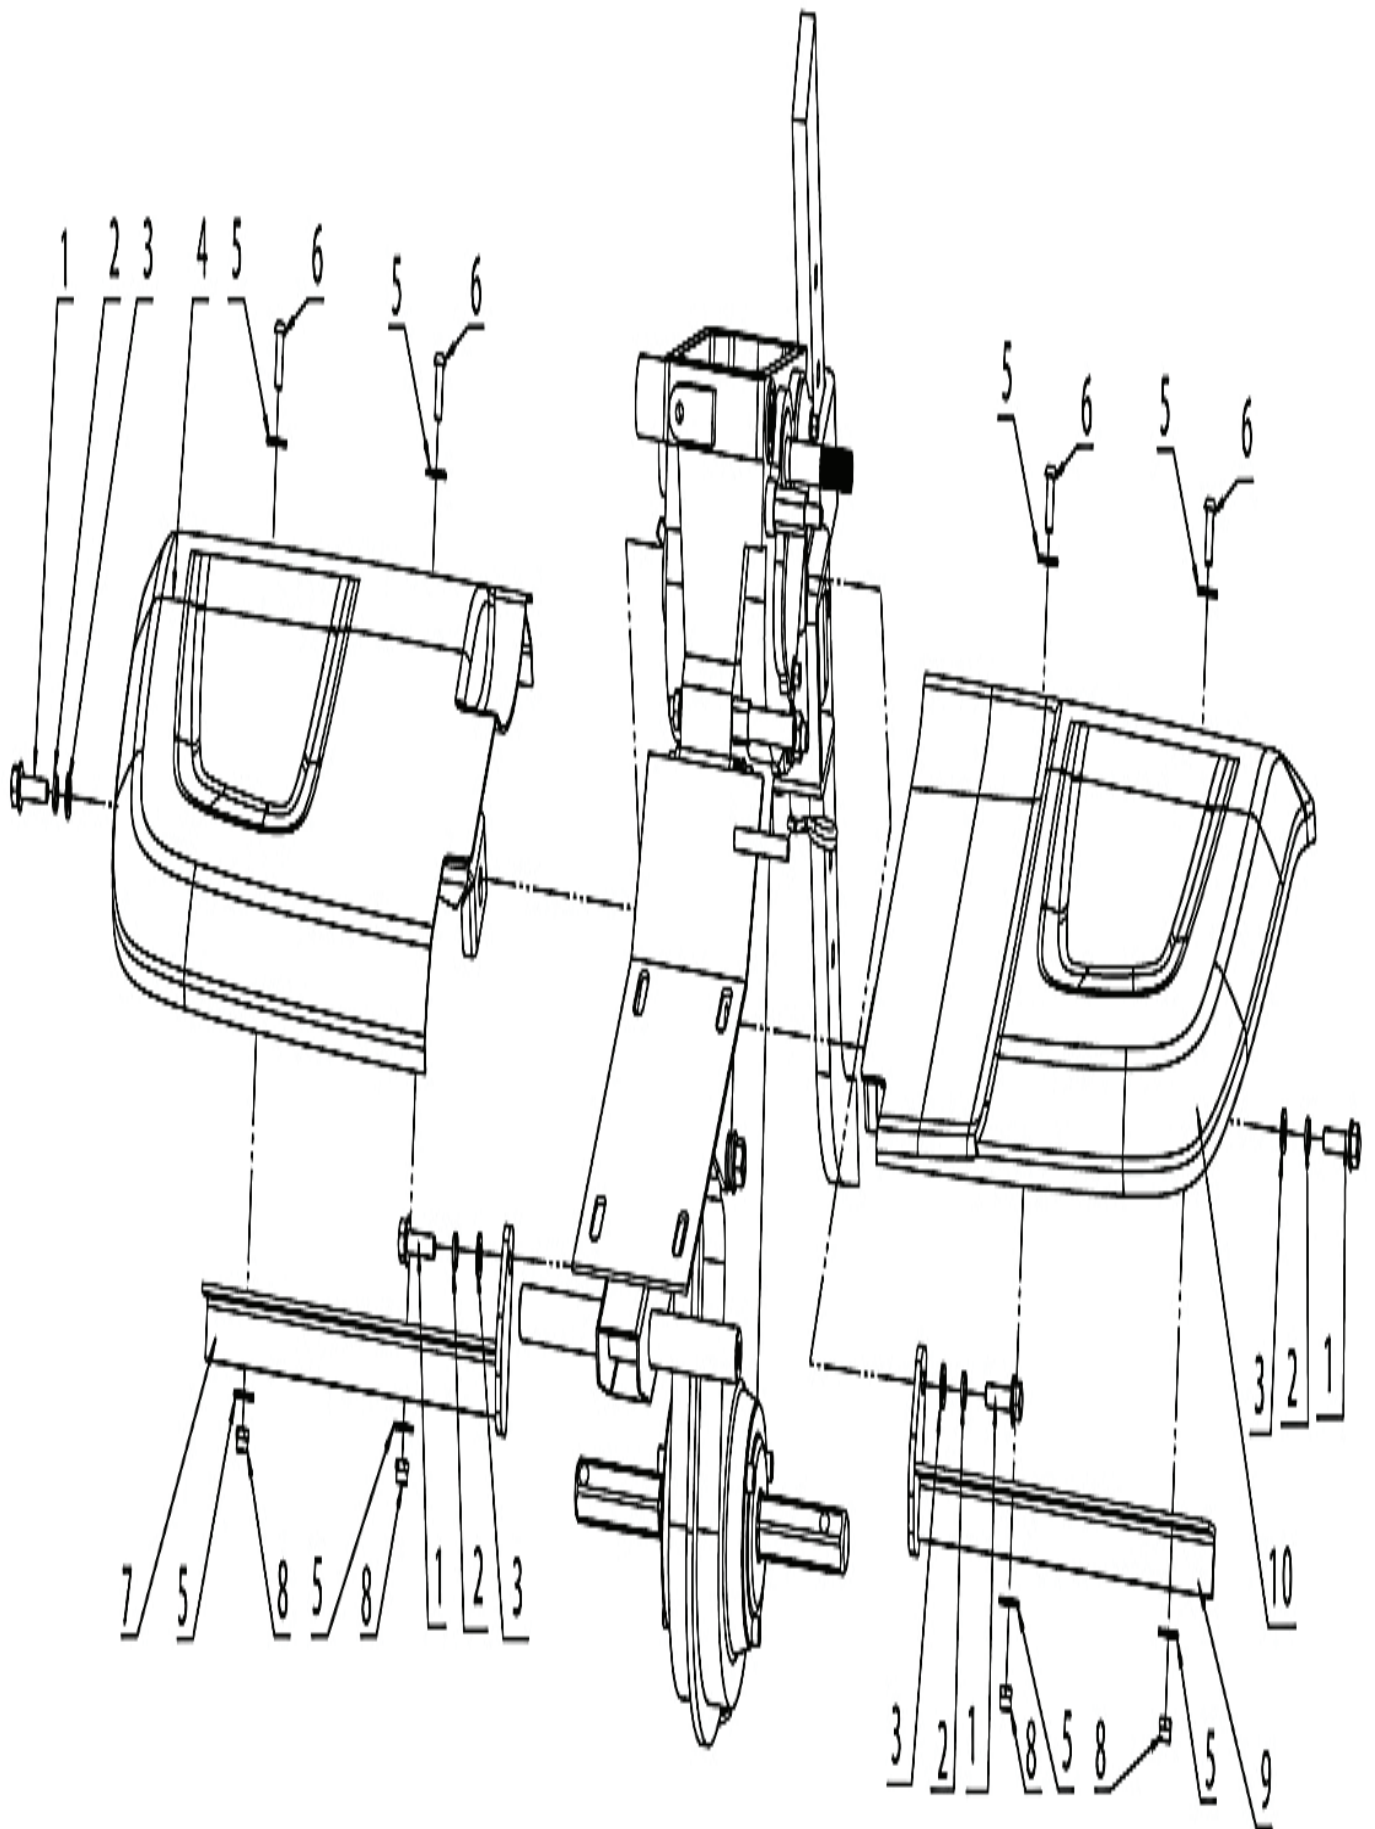

REF.	PART NO.	DESCRIPTION	REMARK	QTY.	KIT
1	587937001	BOLT	M8_25	4	
2	587936801	SPRING WASHER	8	4	
3	587936901	WASHER	8	4	
4	587957701	COVER	RH Tine	1	
5	587949801	WASHER	6	8	
6	587949901	BOLT	Hex M6_16	4	
7	587957901	BRACKET	Rear RH	1	
8	587950101	NUT	M6	4	
9	587958001	BRACKET	Rear LH	1	
10	587958101	COVER	LH Tine	1