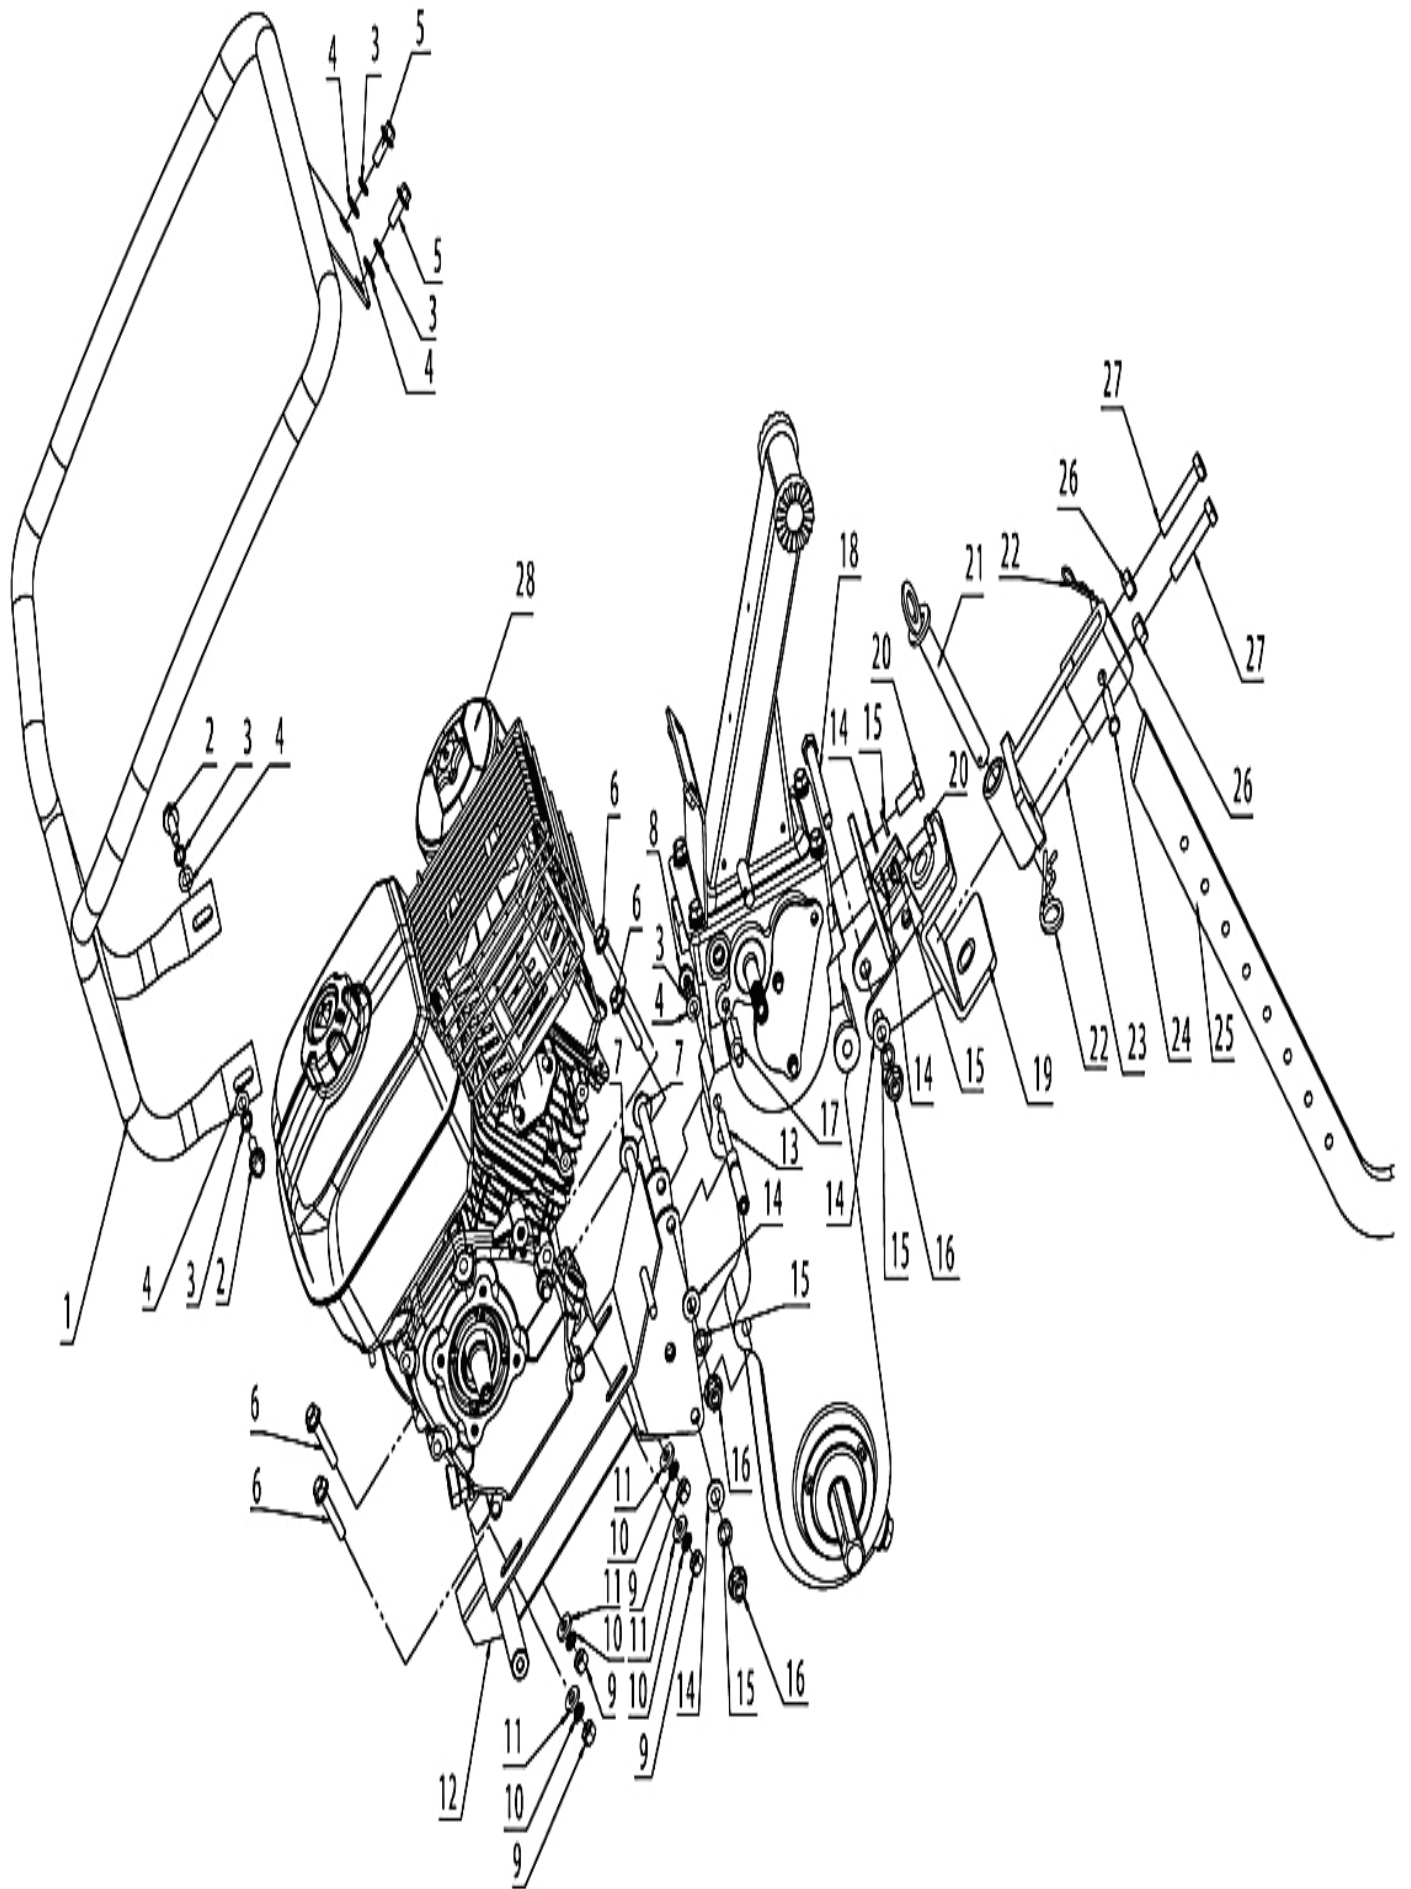

REF.	PART NO.	DESCRIPTION	REMARK	QTY.	KIT
1	587933901	BUMPER		1	
2	587937001	BOLT	M8_20	2	
3	589017201	WASHER	8	5	
4	589017301	WASHER	8	5	
5	587937001	BOLT	M8_20	2	
6	587937101	BOLT	Hex M8_40	4	
7	587937201	BOLT	M10_70	2	
8	587937301	NUT	M8	1	
9	587937401	NUT	M8	4	
10	587949101	WASHER	8	4	
11	587937501	WASHER	8_18_3	4	
12	587937601	ENGINE PLATE		1	
13	587951701	AXLE		1	
14	587982901	WASHER	10	5	
15	587936801	SPRING WASHER	10	5	
16	588089501	NUT	M10	3	
17	587951901	BOLT		1	
18	587952101	BOLT	M10_85	1	
19	587952301	PLATE		1	
20	587952401	BOLT	M10_25	2	
21	587952501	PIN		1	
22	587952601	CLIP		2	
23	587952701	CONNECTOR		1	
24	587951301	PIN	8_43	1	
25	587953101	BAR		1	
26	587958801	NUT	M10	2	
27	588090101	BOLT	M10_55	2	
28	587953201	ENGINE	For 967316801, 967316804	1	
28	587953202	ENGINE	For 967316802	1