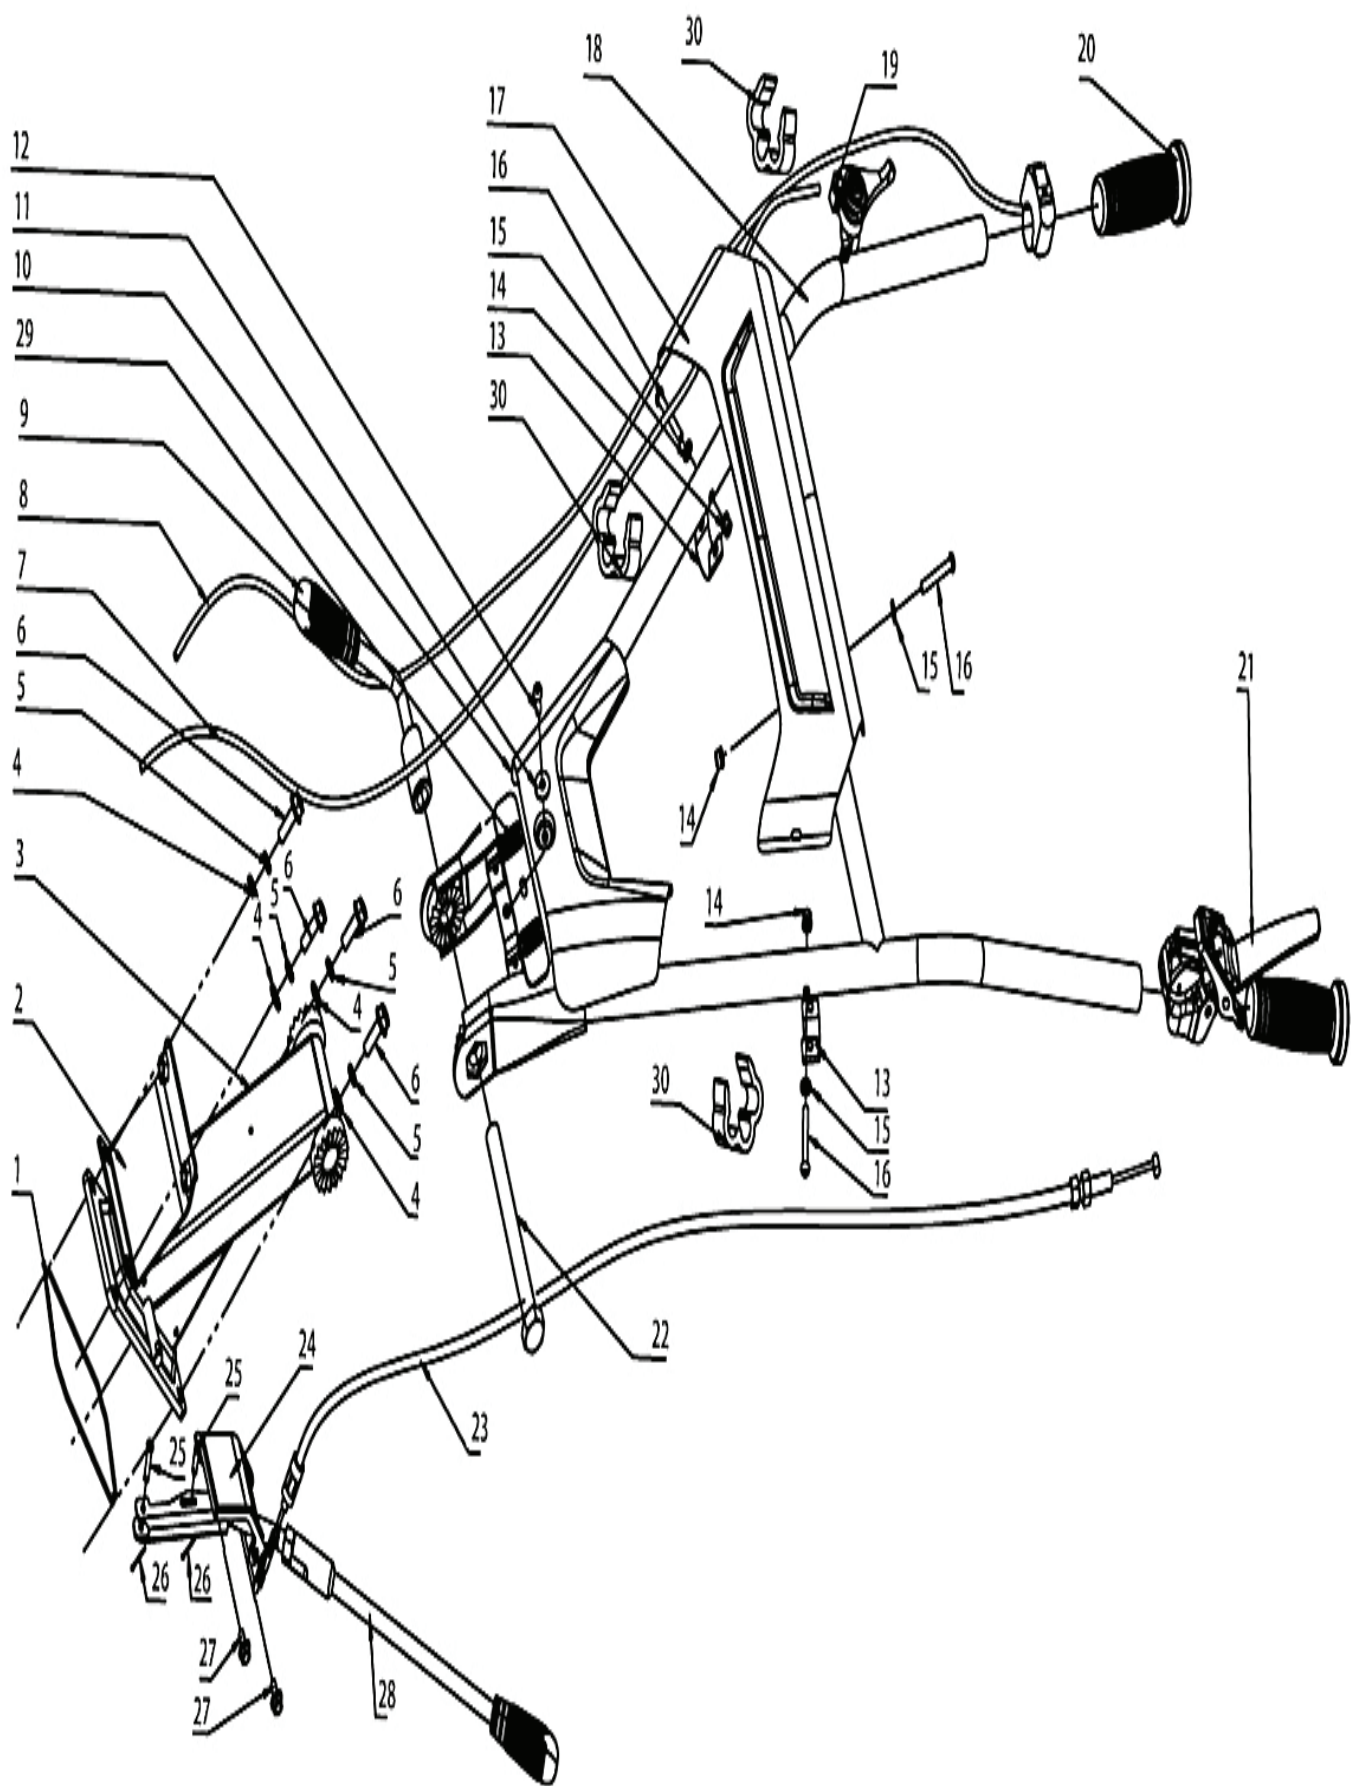

SPARE PARTS CATALOGUE
: HUSQVARNA TF 338

Spare Parts List

SPARE PARTS LIST

REF.	PART NO.	DESCRIPTION	REMARK	QTY.	KIT
1	587939401	GEARBOX		1	
2	587939501	BEARING	6002	2	
3	587939601	SHAFT		1	
4	587939701	GEAR		1	
5	587939801	SHAFT		1	
6	587939901	BUSH	F1	1	
7	587940001	GEAR		1	
8	587940101	GEAR		1	
9	587940201	BEARING	6202	3	
10	587940301	SHAFT		1	
11	587940501	FORK		1	
12	587940701	SHAFT		1	
13	587940901	GEAR		1	
14	587941001	SPROCKET		1	
15	587941101	BUSH	I	1	
16	587941301	GEAR		1	
17	587941401	PLATE	17.1_27_1	1	
18	587941701	BEARING	6203	1	
19	587941801	BEARING	6005	1	
20	587941901	SHAFT		1	
21	587942001	SPROCKET		1	
22	587942101	BEARING	6205	1	
23	587942401	SEAL	B 25_41_95	1	
24	587942501	SEAL	A 25_52_95	1	
25	587942801	O-RING		1	
26	587942901	OIL PLUG		1	
27	587943001	OIL PLUG		3	
28	587943101	OIL PLUG		1	
29	587943201	BOLT		1	
30	587943301	SEAL	12_22_6	1	
31	587943401	CIRCLIP	35	1	
32	587943501	SEAL	15_35_7	1	
33	587943601	BUSH	C	1	
34	587943701	BUSH	D	1	
35	587943901	O-RING	39_26	1	
36	587944001	O-RING	435_26	1	
37	587944301	STOP		1	
38	587944601	COVER		2	
39	587937101	BOLT	Hex M6_12	3	
40	587944901	BOLT	Hex M6_10	6	
41	587945001	WASHER	12_20_2	1	
42	587945101	BOLT	Hex M12_1.5_15	1	
43	587945201	SPRING		2	
44	587945301	BALL	S_6.35	2	
45	587945401	SCREW	M8_12	1	
46	587945501	CHAIN		1	

REF.	PART NO.	DESCRIPTION	REMARK	QTY.	KIT
1	587958201	BOLT	Hex M10_25	16	
2	587958301	RIM	LH Spoke	2	
3	587958401	TIRE	Tyre 4.0-8 (includeing inner and outside tyre)	2	
3	582103101	TIRE	Outside tyre 4.0-8	2	
3	582104301	TUBE	Inner tyre 4.0-8	2	
4	587958501	RIM	RH Spoke	2	
5	587958601	WHEEL AXLE		2	
6	587958701	PIN	8_43	2	
7	587952601	CLIP	Clip B	2	
8	587950201	WASHER	10	16	
9	587958801	NUT	M10	16	