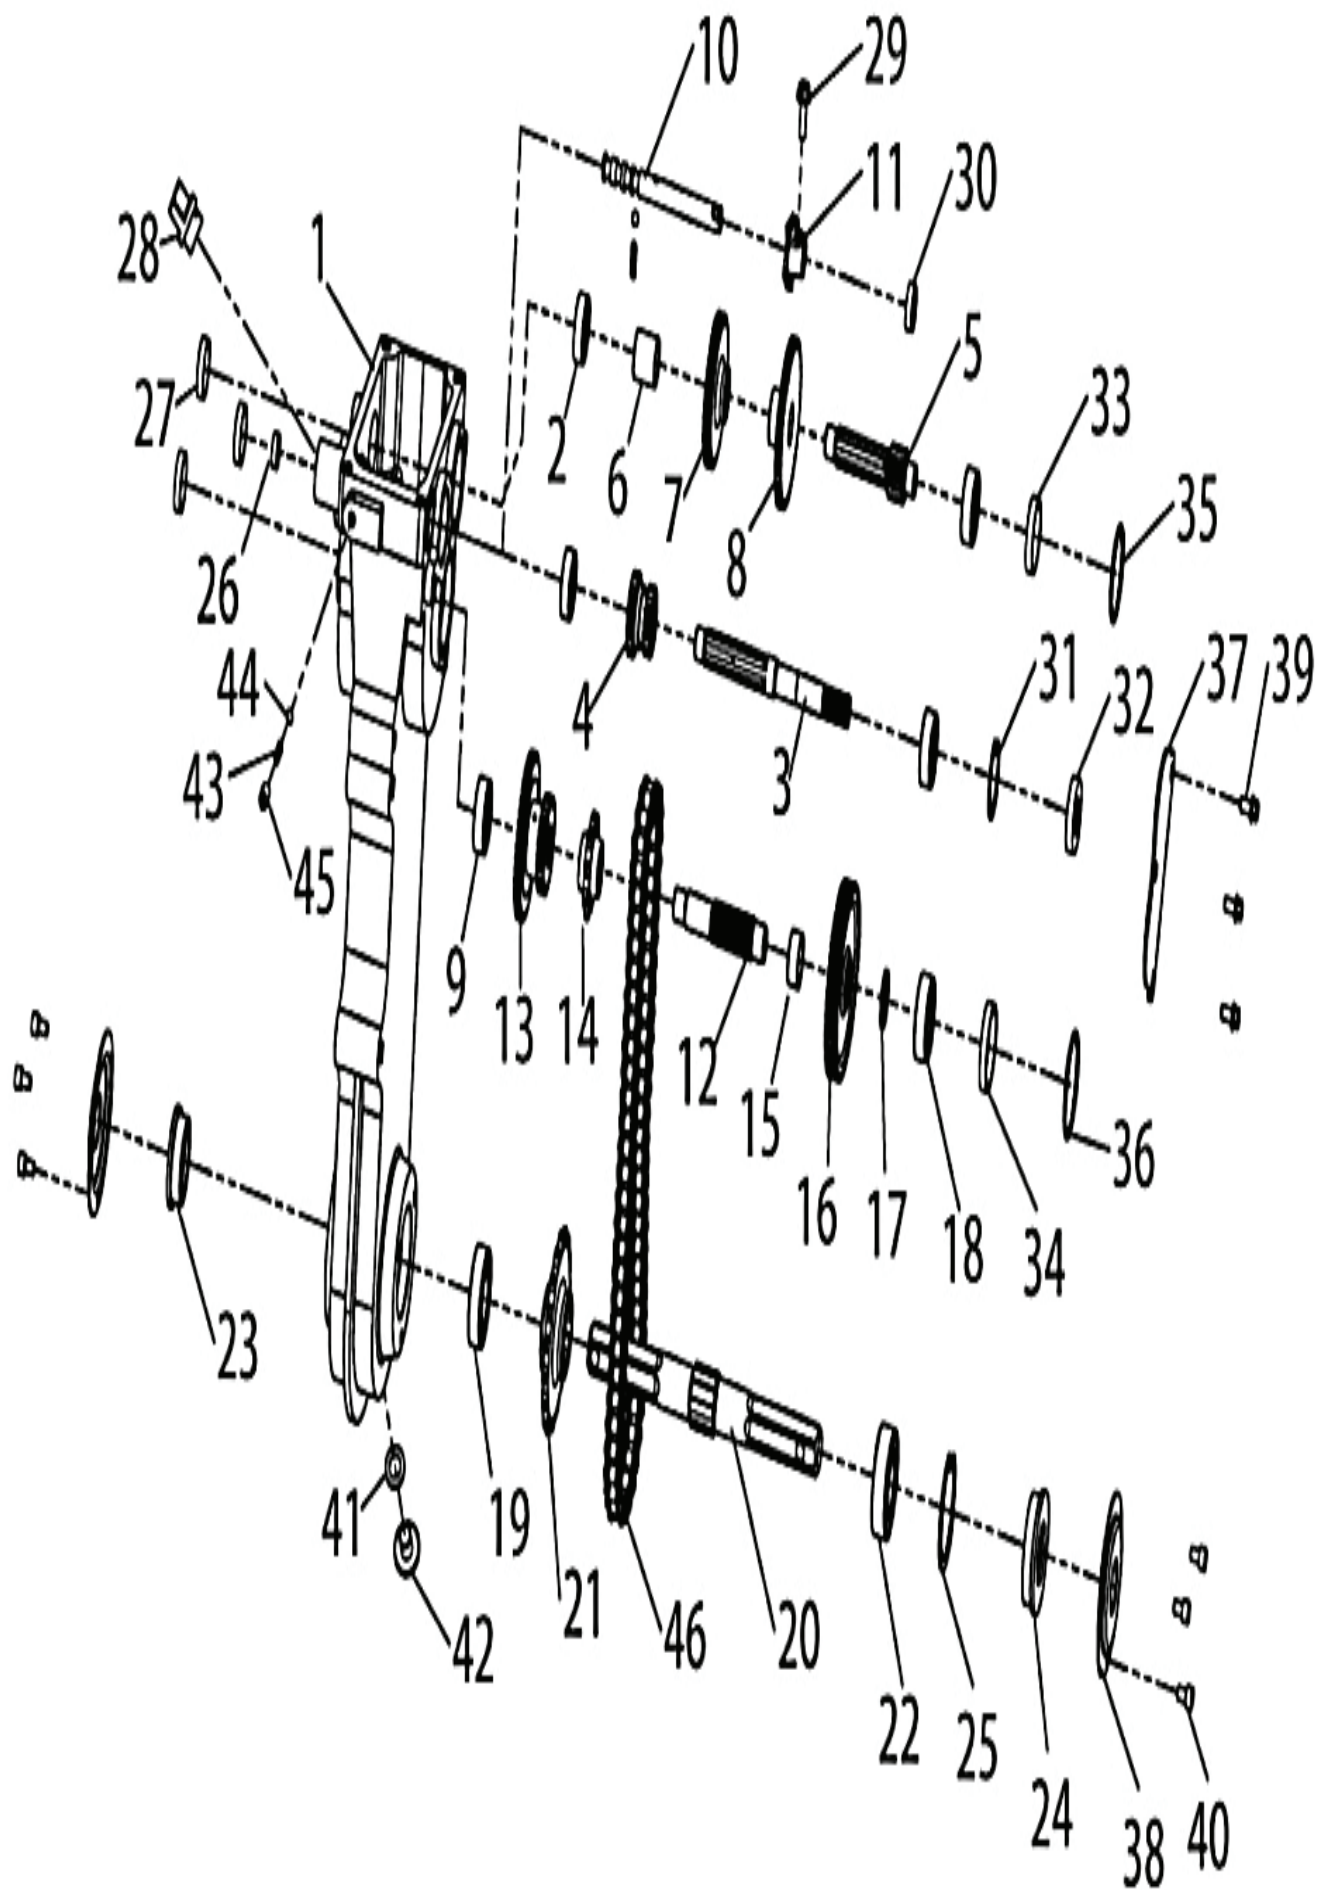

SPARE PARTS CATALOGUE
: HUSQVARNA TF 338

Spare Parts List

SPARE PARTS LIST

REF.	PART NO.	DESCRIPTION	REMARK	QTY.	KIT
1	587939401	GEARBOX		1	
2	587939501	BEARING	6002	2	
3	587939601	SHAFT		1	
4	587939701	GEAR		1	
5	587939801	SHAFT		1	
6	587939901	BUSH	F1	1	
7	587940001	GEAR		1	
8	587940101	GEAR		1	
9	587940201	BEARING	6202	3	
10	587940301	SHAFT		1	
11	587940501	FORK		1	
12	587940701	SHAFT		1	
13	587940901	GEAR		1	
14	587941001	SPROCKET		1	
15	587941101	BUSH	I	1	
16	587941301	GEAR		1	
17	587941401	PLATE	17.1_27_1	1	
18	587941701	BEARING	6203	1	
19	587941801	BEARING	6005	1	
20	587941901	SHAFT		1	
21	587942001	SPROCKET		1	
22	587942101	BEARING	6205	1	
23	587942401	SEAL	B 25_41_95	1	
24	587942501	SEAL	A 25_52_95	1	
25	587942801	O-RING		1	
26	587942901	OIL PLUG		1	
27	587943001	OIL PLUG		3	
28	587943101	OIL PLUG		1	
29	587943201	BOLT		1	
30	587943301	SEAL	12_22_6	1	
31	587943401	CIRCLIP	35	1	
32	587943501	SEAL	15_35_7	1	
33	587943601	BUSH	C	1	
34	587943701	BUSH	D	1	
35	587943901	O-RING	39_26	1	
36	587944001	O-RING	435_26	1	
37	587944301	STOP		1	
38	587944601	COVER		2	
39	587937101	BOLT	Hex M6_12	3	
40	587944901	BOLT	Hex M6_10	6	
41	587945001	WASHER	12_20_2	1	
42	587945101	BOLT	Hex M12_1.5_15	1	
43	587945201	SPRING		2	
44	587945301	BALL	S_6.35	2	
45	587945401	SCREW	M8_12	1	
46	587945501	CHAIN		1	

REF.	PART NO.	DESCRIPTION	REMARK	QTY.	KIT
1	587958201	BOLT	Hex M10_25	16	
2	587958301	RIM	LH Spoke	2	
3	587958401	TIRE	Tyre 4.0-8 (includeing inner and outside tyre)	2	
3	582103101	TIRE	Outside tyre 4.0-8	2	
3	582104301	TUBE	Inner tyre 4.0-8	2	
4	587958501	RIM	RH Spoke	2	
5	587958601	WHEEL AXLE		2	
6	587958701	PIN	8_43	2	
7	587952601	CLIP	Clip B	2	
8	587950201	WASHER	10	16	
9	587958801	NUT	M10	16	