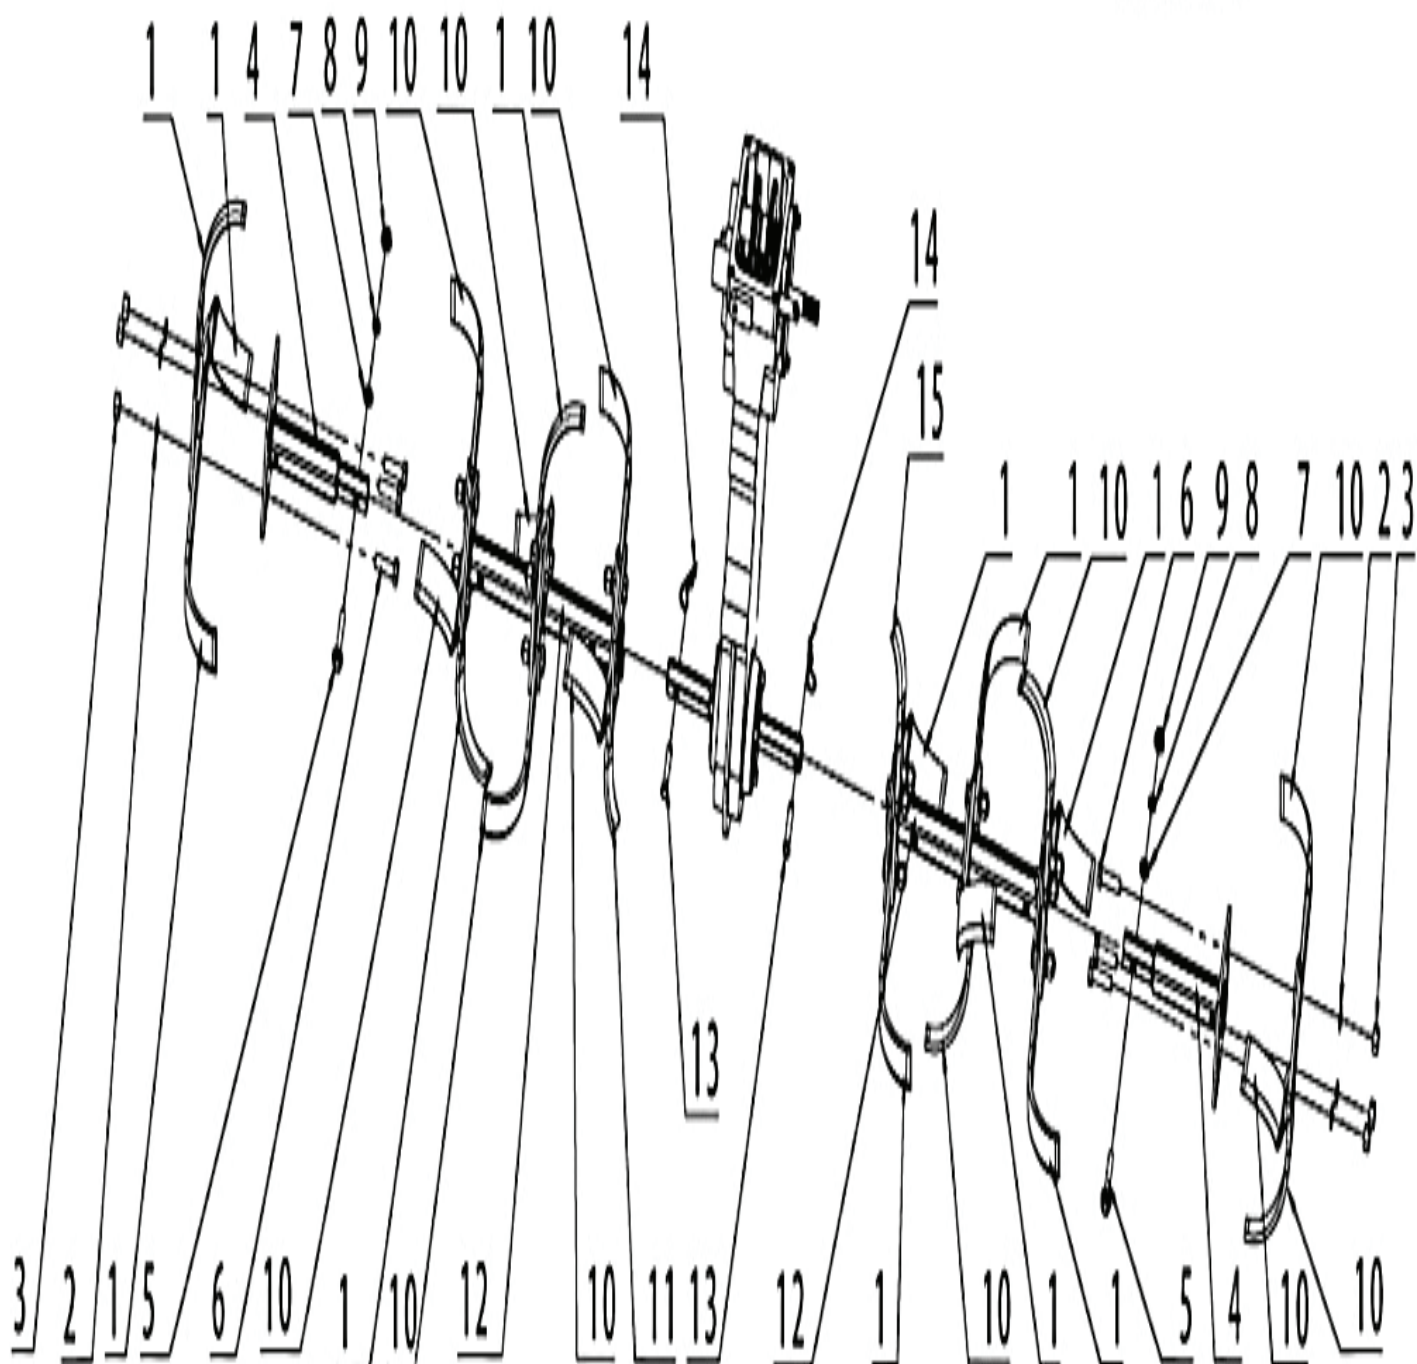

Right side

Left side

REF.	PART NO.	DESCRIPTION	REMARK	QTY.	KIT
1	587958901	BLADE	LH	11	
2	587950201	WASHER	10	24	
3	587958801	NUT	M10	24	
4	587959001	HOLDER		2	
5	587954001	BOLT	M8_45	2	
6	587958201	BOLT	Hex M10_35	24	
7	587959101	WASHER	8	2	
8	587949101	WASHER	8	2	
9	587959201	NUT	Hex M8	2	
10	587959301	BLADE	Right	11	
11	587959401	BLADE	LH Short	1	
12	587959501	HOLDER		2	
13	587958701	PIN	8_43	2	
14	587952601	CLIP	Clip B	2	
15	587959601	BLADE	RH Short	1