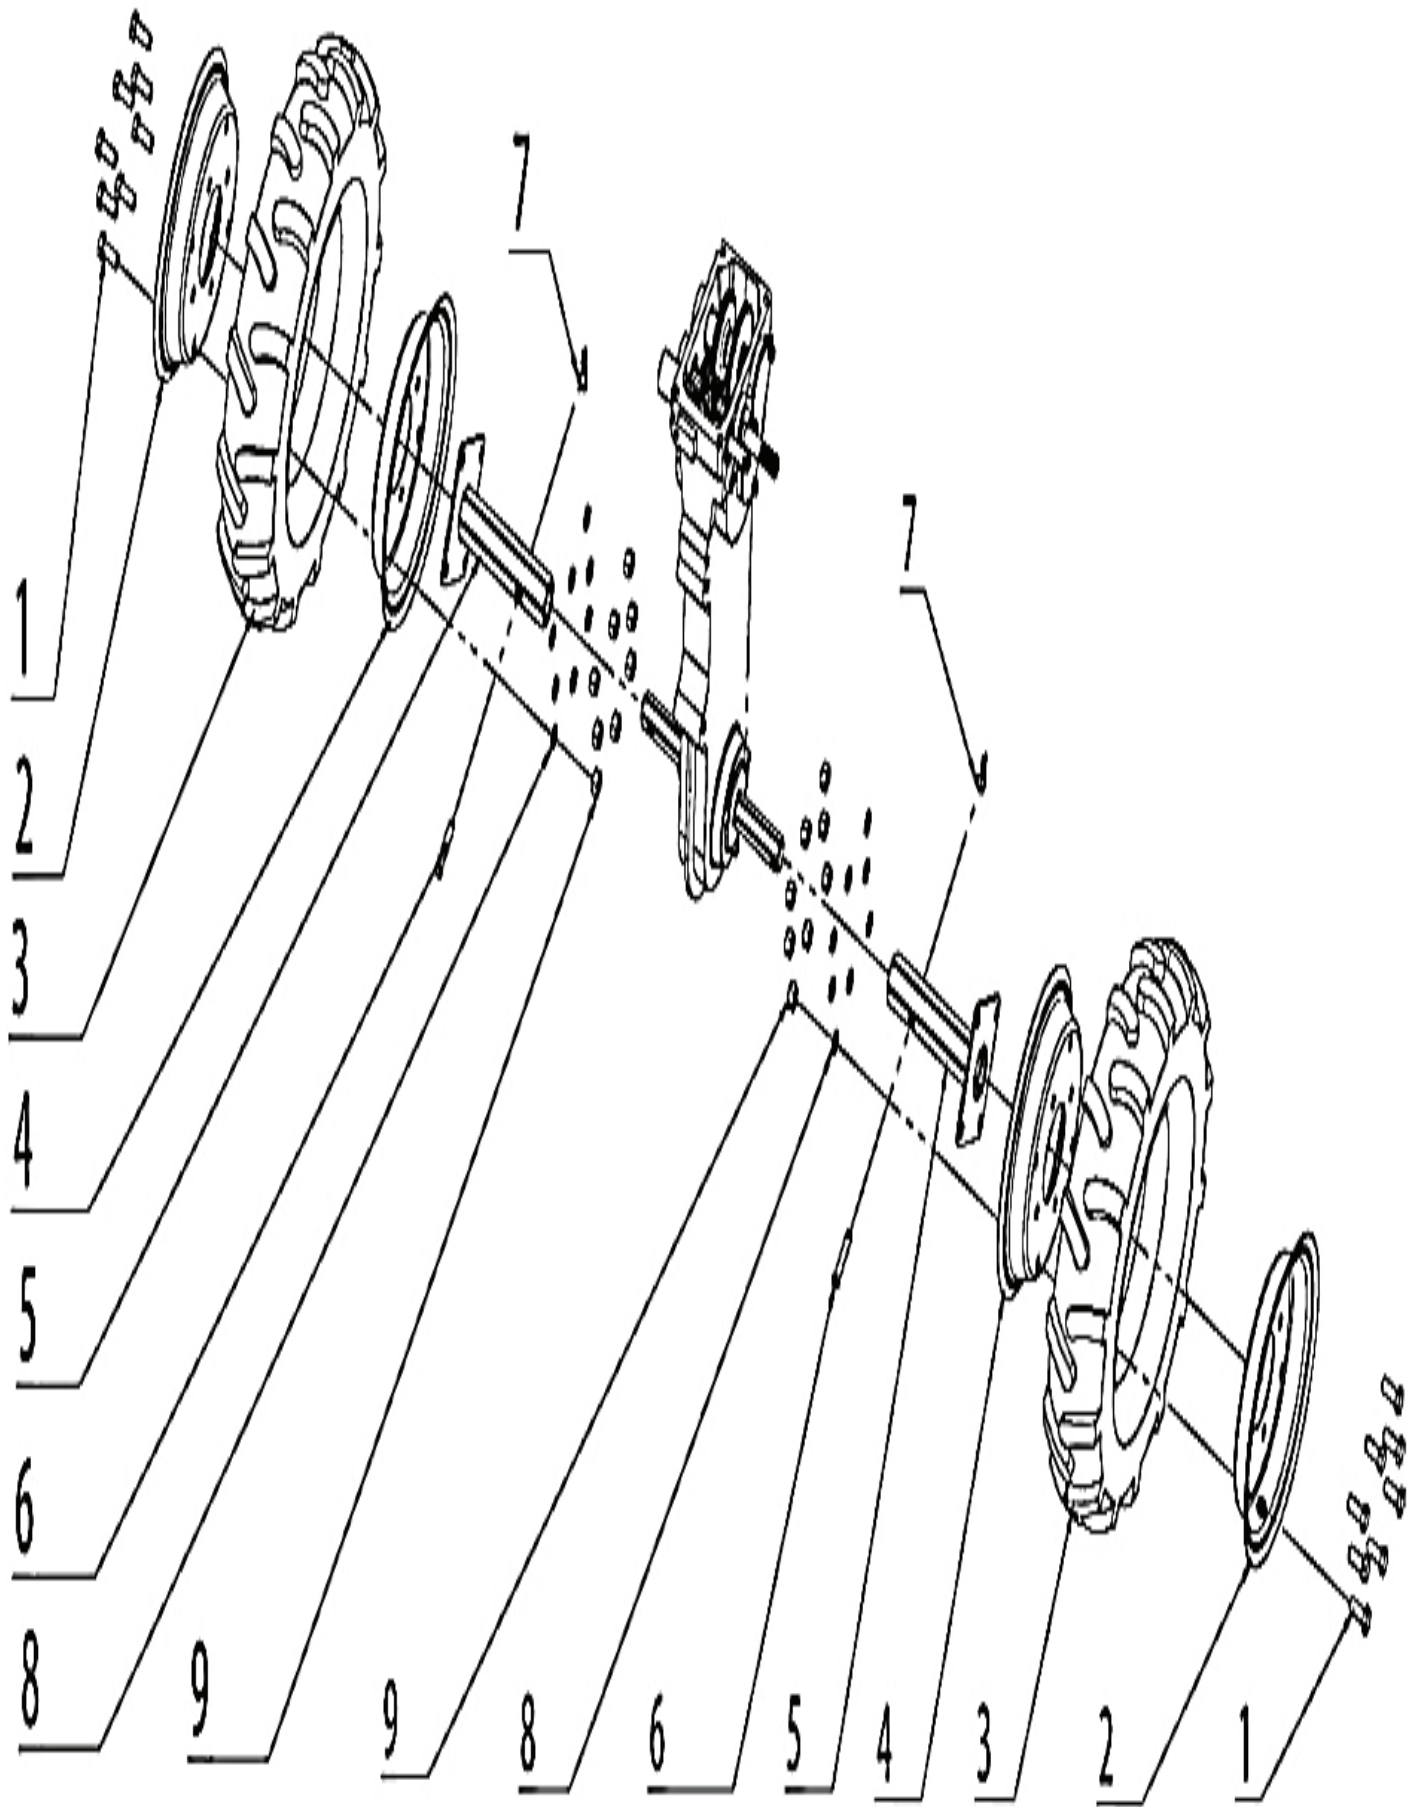

REF.	PART NO.	DESCRIPTION	REMARK	QTY.	KIT
1	587958201	BOLT	Hex M10_25	16	
2	587958301	RIM	LH Spoke	2	
3	587958401	TIRE	Tyre 4.0-8 (includeing inner and outside tyre)	2	
3	582103101	TIRE	Outside tyre 4.0-8	2	
3	582104301	TUBE	Inner tyre 4.0-8	2	
4	587958501	RIM	RH Spoke	2	
5	587958601	WHEEL AXLE		2	
6	587958701	PIN	8_43	2	
7	587952601	CLIP	Clip B	2	
8	587950201	WASHER	10	16	
9	587958801	NUT	M10	16