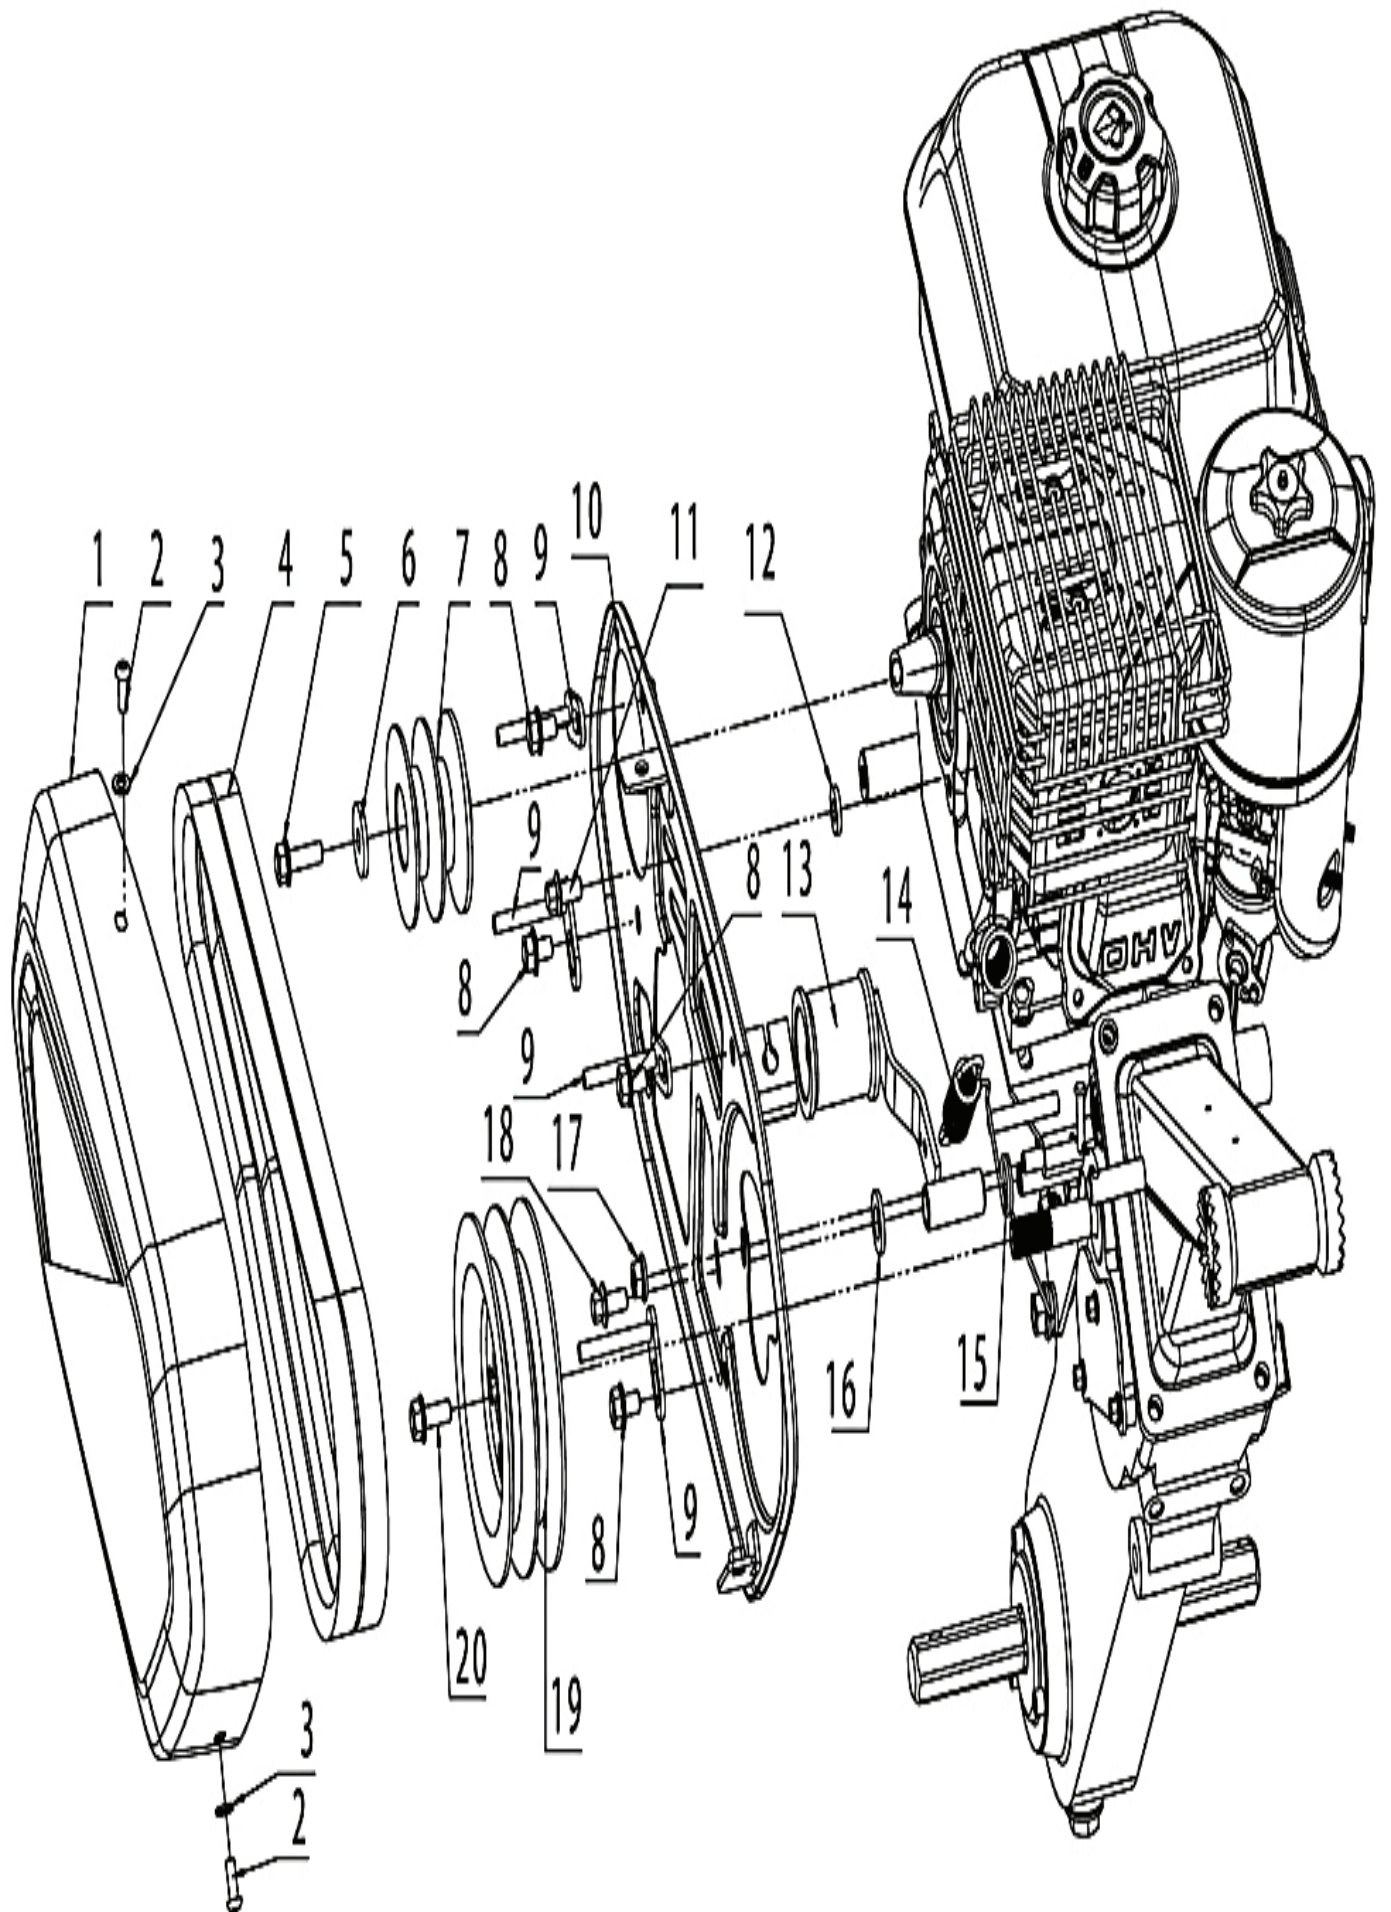

REF.	PART NO.	DESCRIPTION	REMARK	QTY.	KIT
1	587953401	BELT COVER		1	
2	587949901	BOLT	Hex M6_16	2	
3	587936901	WASHER	6	2	
4	587953501	BELT	Order 2 belts per machine	2	
5	587954001	BOLT	Hex M8_25	1	
6	587953601	WASHER	8	1	
7	587953701	PULLEY		1	
8	587954001	BOLT	Hex M8_25	4	
9	587954201	LEVER		4	
10	587954401	PLATE		1	
11	588089801	BOLT	Hex M8_16	1	
12	587956901	WASHER	8_18_5.5	1	
13	587957001	PULLEY		1	
14	587957201	SPRING		1	
15	587957301	SPRING		1	
16	588090001	WASHER	12	1	
17	587937301	NUT	M8	1	
18	588089901	BOLT	M6_12	1	
19	587957401	PULLEY		1	
20	587937001	BOLT	Hex M8_20	1