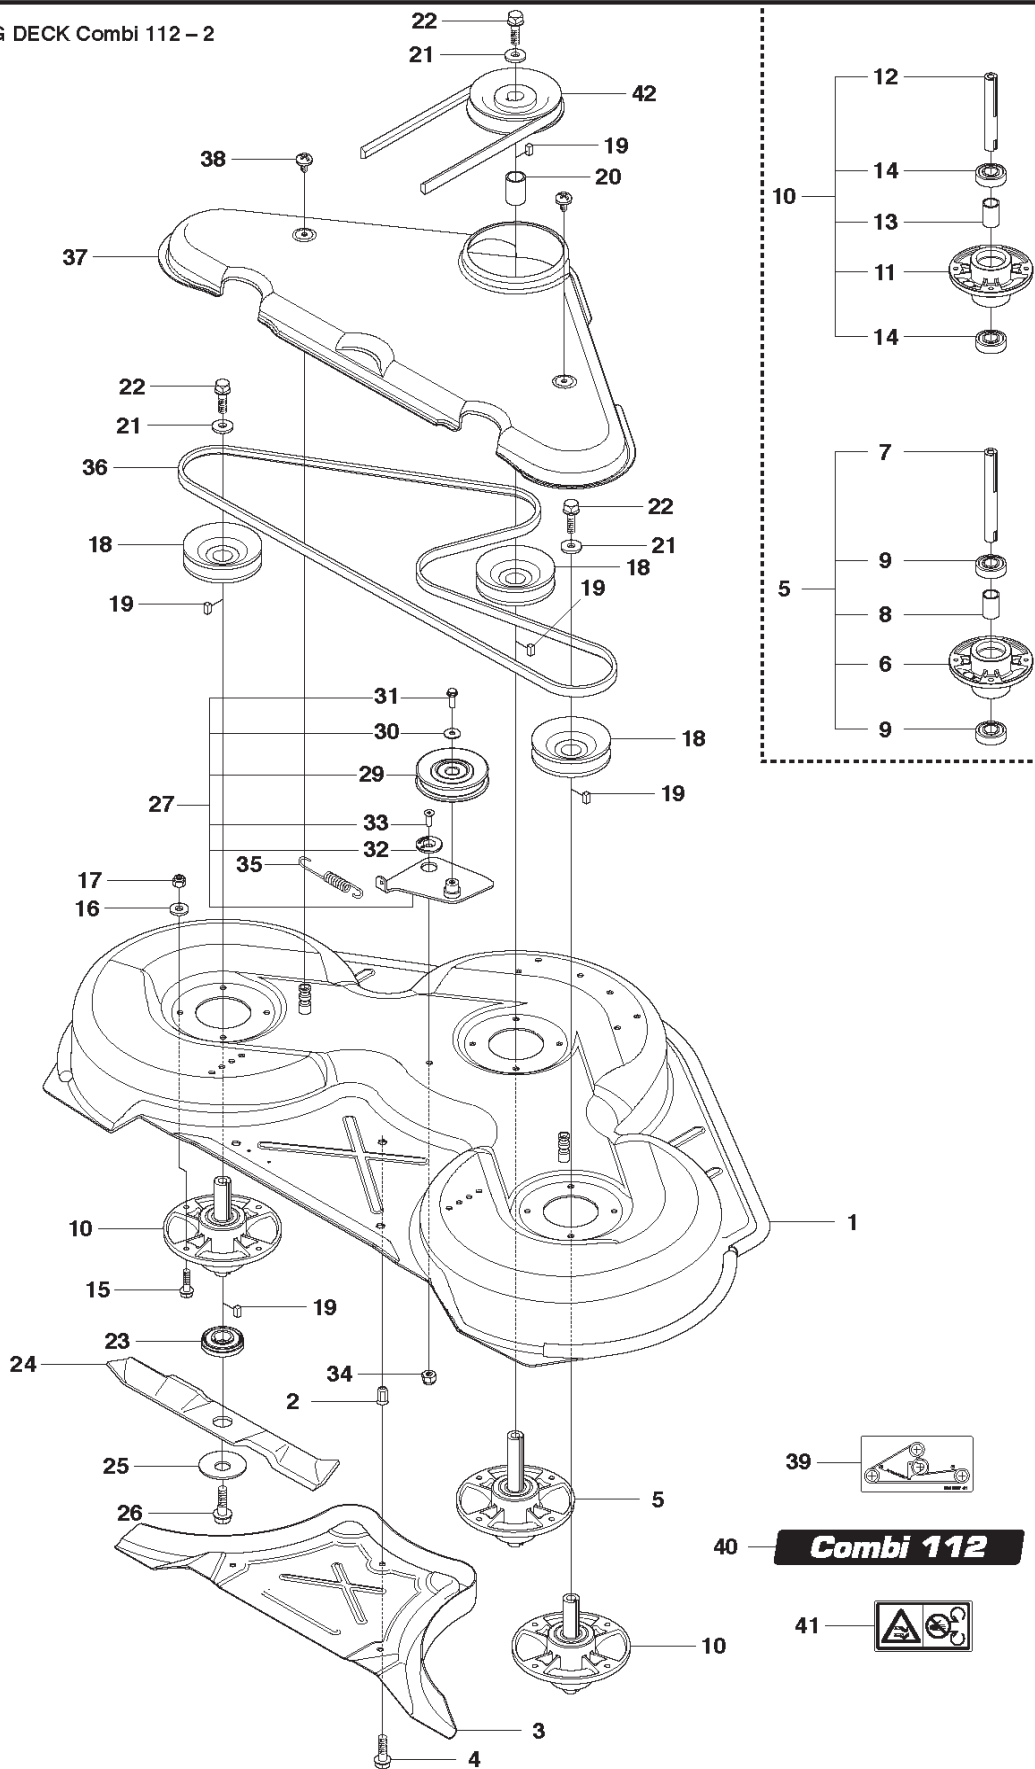

CUTTING DECK Combi 112 - 2

40 **Combi 112**

REF.	PART NO.	DESCRIPTION	REMARK	QTY.	KIT
1	574209501	CUTTING DECK		1	
2	506916201	NUT		3	
3	544449301	PLUG		1	
4	506570104	SCREW EHHFM		3	
5	576384101	BLADE HOUSING ASSY		1	
6	576384201	BEARING HOUSING		1	
7	576384301	SHAFT		1	
8	576384401	SPACING SLEEVE		1	
9	738230434	BALL BEARING		2	
10	576384102	BLADE HOUSING ASSY		2	
11	576384201	BEARING HOUSING		1	
12	576384302	SHAFT		1	
13	576384401	SPACING SLEEVE		1	
14	738230434	BALL BEARING		2	
15	535423801	SCREW RSQM		12	
16	734116401	WASHER		12	
17	732211801	LOCK NUT		12	
18	506922101	PULLEY		3	
19	506533501	PARALLEL KEY		7	
20	544068002	SPACING SLEEVE		1	
21	734117441	WASHER		3	
22	544114101	SCREW EHHM		3	
23	535504202	ADAPTER		3	
24	504188110	BLADE		3	
25	588145601	PLATE		3	
26	544114101	SCREW EHHM		3	
27	586966601	BELT TENSIONER ASSY		1	
29	506532701	PULLEY		1	
30	734116441	WASHER		1	
31	586320401	SCREW		1	
32	586496701	WASHER		1	
33	725645301	SCREW IHCSFM		1	
34	732211801	LOCK NUT		1	
35	506533101	SPRING		1	
36	589514601	BELT		1	
37	544096201	BELT COVER		1	
38	544400501	SCREW		2	
39	506789701	LABEL		1	
40	544238105	LABEL		2	
41	574510001	DECAL		2	
42	506778601	PULLEY		1