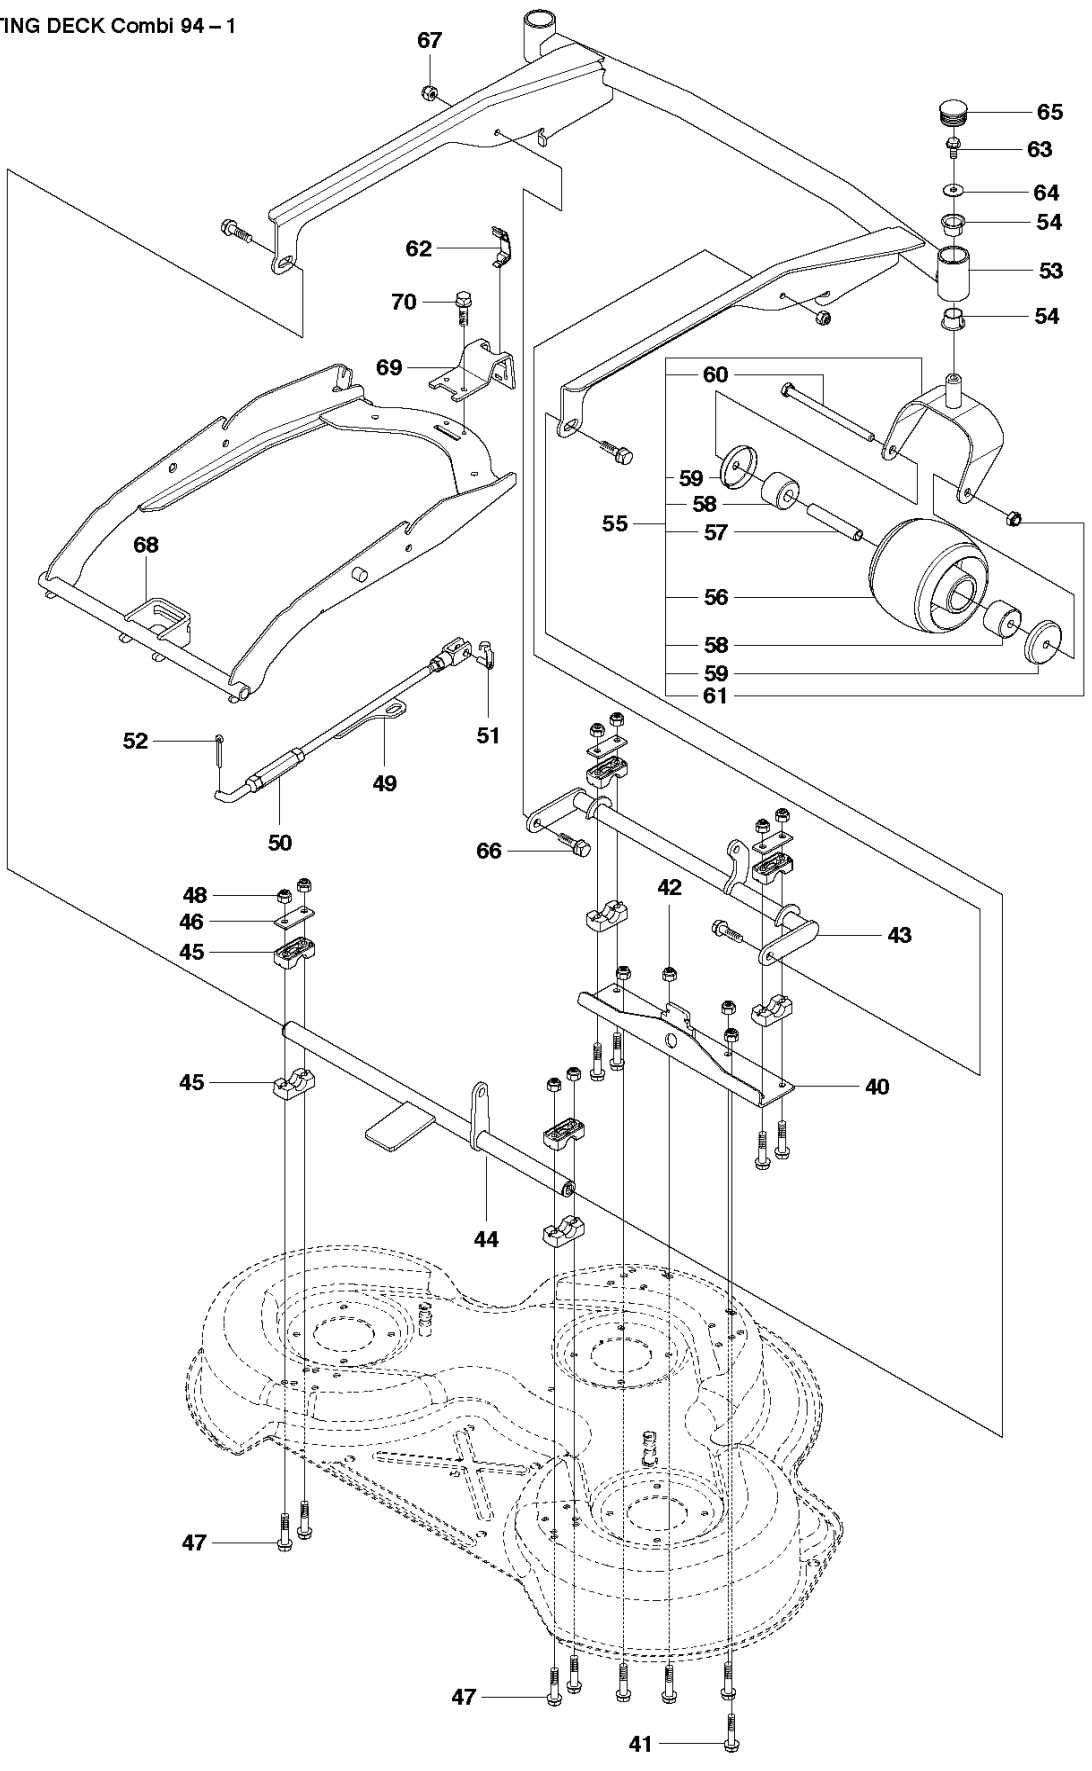

SPARE PARTS CATALOGUE
: CUTTING DECK - COMBI 94

Spare Parts List

SPARE PARTS LIST

CUTTING DECK Combi 94 - 1

REF.	PART NO.	DESCRIPTION	REMARK	QTY.	KIT
40	523095301	BRACKET		1	
41	725245171	SCREW EHHM		5	
42	732211801	LOCK NUT		4	
43	502641802	CROSS BAR		1	
44	523094501	CROSS BAR		1	
45	506869601	BEARING		8	
46	506813801	REINFORCING PLATE		4	
47	725246151	SCREW EHHM		8	
48	732211801	LOCK NUT		8	
49	523114201	PARALLEL ROD ASSY		1	
50	502642301	PARALLEL ROD		1	
51	506839802	GAFFELLÄNK M10X1.5		1	
52	721618301	SPLIT PIN		1	
53	523086501	DECK FRAME		1	
54	574561901	BEARING		4	
55	596316401	PIVOT WHEEL ASSY		2	
56	582802601	WHEEL		1	
57	506810803	TUBE		1	
58	590667501	BEARING SLEEVE		2	
59	590683601	DUST COVER		2	
60	725251951	SCREW EHHM		1	
61	732212051	NUT		1	
62	588462803	SNAP LOCKING		1	
63	506570104	SCREW EHHFM		2	
64	734116441	WASHER		2	
65	574034801	PLUG		2	
66	506597401	SCREW EHHFM		4	
67	732211801	LOCK NUT		2	
68	523087501	DECK ATTACHMENT		1	
69	523114601	LOCK		1	
70	725236861	SCREW EHHFT		2	