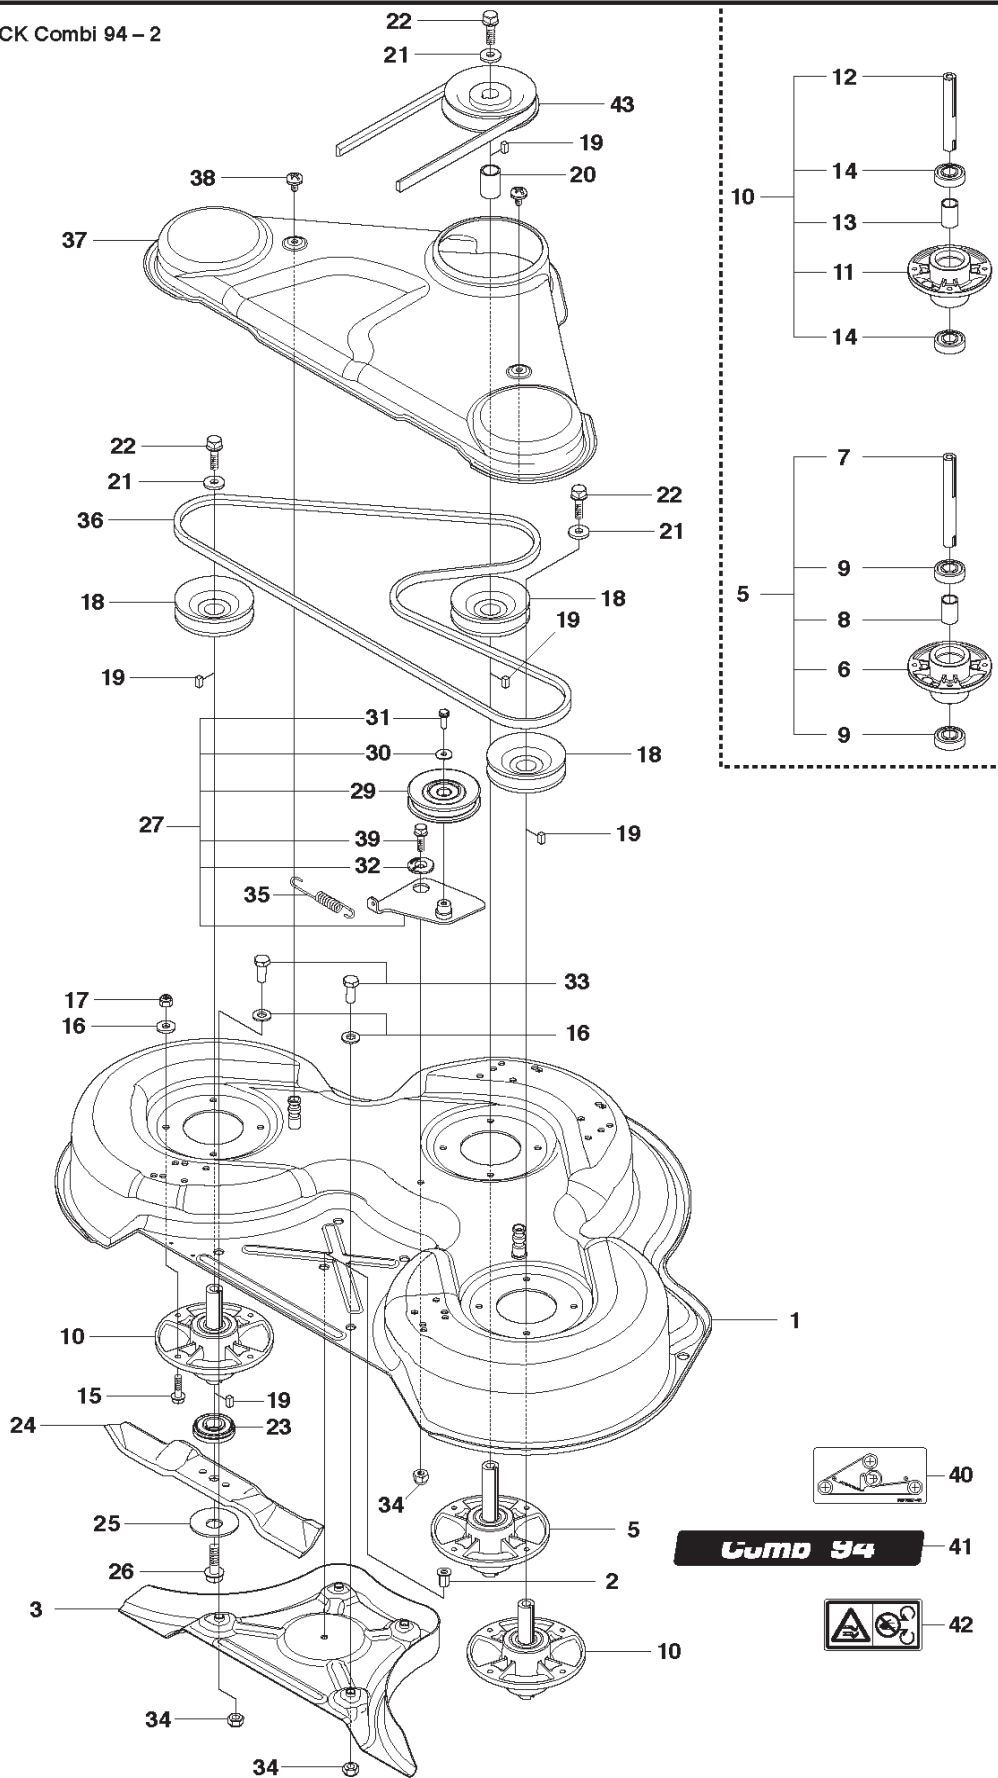

CUTTING DECK Combi 94 - 2

REF.	PART NO.	DESCRIPTION	REMARK	QTY.	KIT
1	581237407	DECK SHELL ASSY		1	
2	506916201	NUT		1	
3	544065801	PLUG		1	
5	576384101	BLADE HOUSING ASSY		1	
6	576384201	BEARING HOUSING		1	
7	576384301	SHAFT		1	
8	576384401	SPACING SLEEVE		1	
9	738230434	BALL BEARING		2	
10	576384102	BLADE HOUSING ASSY		2	
11	576384201	BEARING HOUSING		1	
12	576384302	SHAFT		1	
13	576384401	SPACING SLEEVE		1	
14	738230434	BALL BEARING		2	
15	535423801	SCREW RSQM		12	
16	734116401	WASHER		12	
17	732211801	LOCK NUT		12	
18	506922101	PULLEY		3	
19	506533501	PARALLEL KEY		7	
20	544068002	SPACING SLEEVE		1	
21	734117441	WASHER		3	
22	544114101	SCREW EHHM		3	
23	535504202	ADAPTER		3	
24	579652510	BLADE		3	
25	588145601	PLATE		3	
26	544114101	SCREW EHHM		3	
27	586966601	BELT TENSIONER ASSY		1	
29	506532701	PULLEY		1	
30	734116441	WASHER		1	
31	586320401	SCREW		1	
32	586496701	WASHER		1	
33	725245171	SCREW EHHM		2	
34	732211801	LOCK NUT		1	
35	506533101	SPRING		1	
36	589530701	BELT		1	
37	544066301	BELT COVER		1	
38	544400501	SCREW		2	
39	725645301	SCREW IHCSFM		1	
40	506789701	LABEL		1	
41	544238101	LABEL		2	
42	574510001	DECAL		2	
43	506778601	PULLEY		1