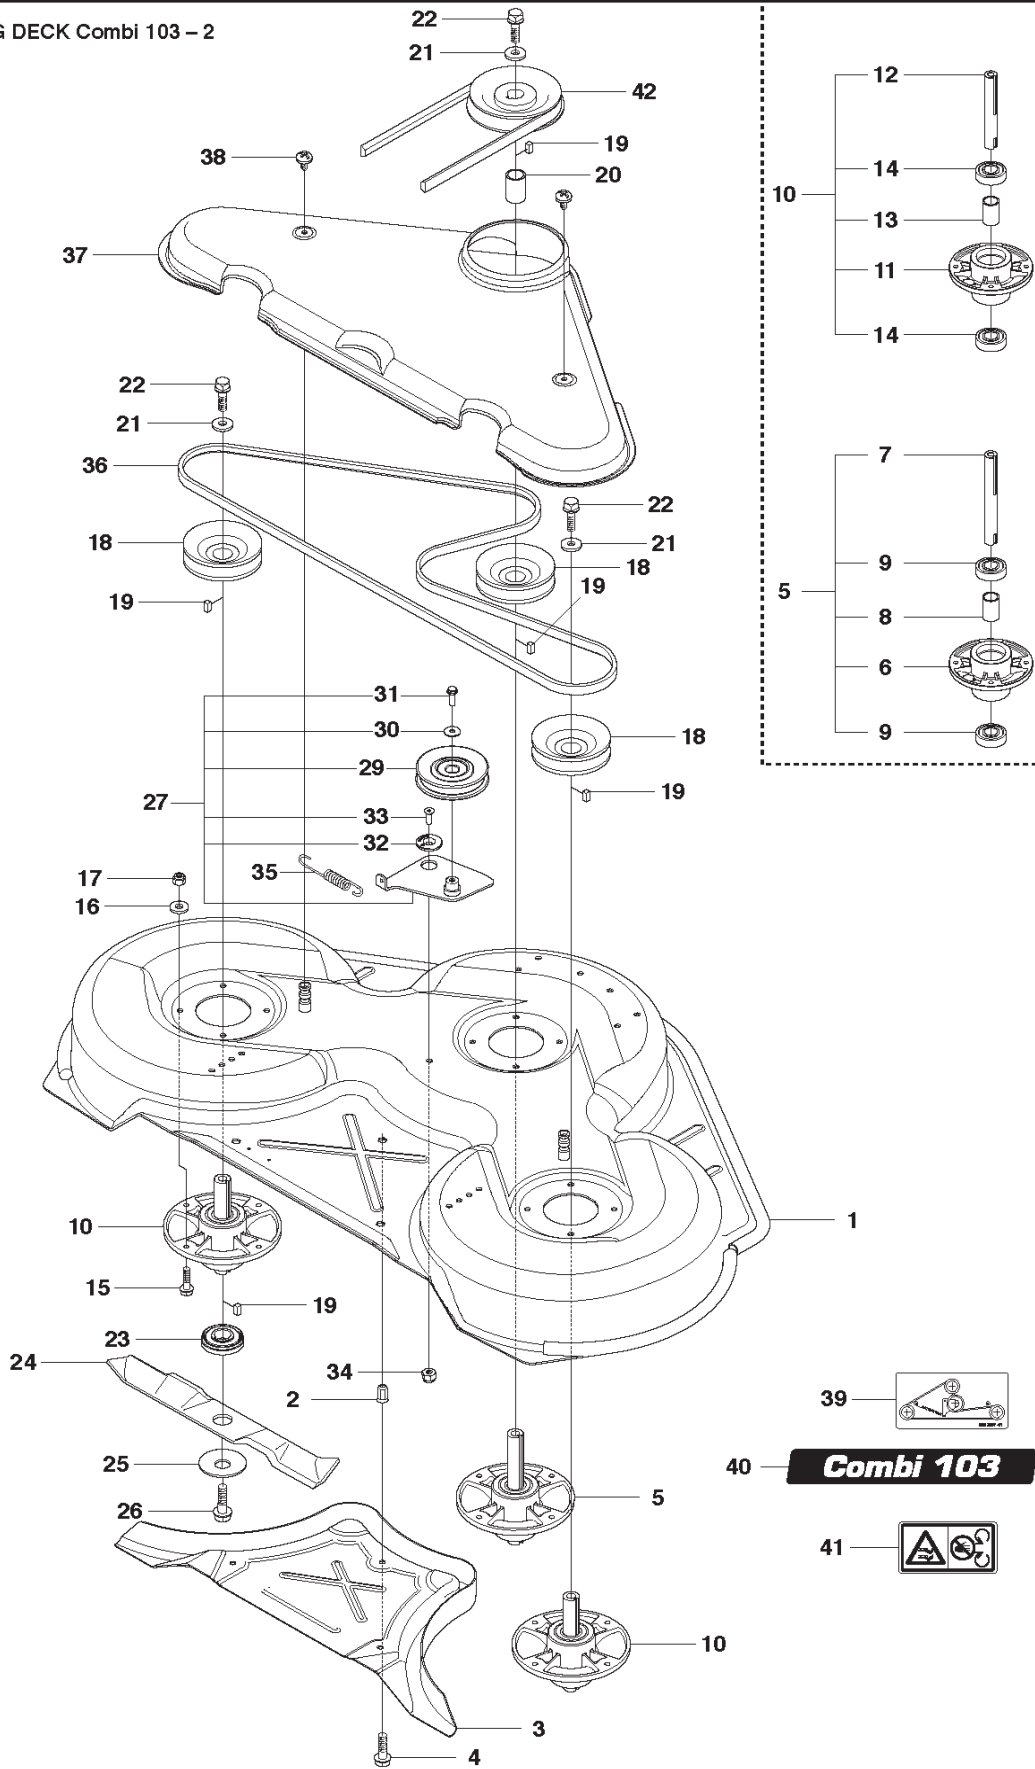

CUTTING DECK Combi 103 - 2

REF.	PART NO.	DESCRIPTION	REMARK	QTY.	KIT
1	574210801	CUTTING DECK		1	
2	506916201	NUT		3	
3	544449201	PLUG		1	
4	506570104	SCREW EHHFM		3	
5	576384101	BLADE HOUSING ASSY		1	
6	576384201	BEARING HOUSING		1	
7	576384301	SHAFT		1	
8	576384401	SPACING SLEEVE		1	
9	738230434	BALL BEARING		2	
10	576384102	BLADE HOUSING ASSY		2	
11	576384201	BEARING HOUSING		1	
12	576384302	SHAFT		1	
13	576384401	SPACING SLEEVE		1	
14	738230434	BALL BEARING		2	
15	535423801	SCREW RSQM		12	
16	734116401	WASHER		14	
17	732211801	LOCK NUT		12	
18	506922101	PULLEY		3	
19	506533501	PARALLEL KEY		7	
20	544068002	SPACING SLEEVE		1	
21	734117441	WASHER		3	
22	544114101	SCREW EHHM		3	
23	535504202	ADAPTER		3	
24	504188210	BLADE		3	
25	588145601	PLATE		3	
26	544114101	SCREW EHHM		3	
27	586966601	BELT TENSIONER ASSY		1	
29	506532701	PULLEY		1	
30	734116441	WASHER		1	
31	586320401	SCREW		1	
32	586496701	WASHER		1	
33	725645301	SCREW IHCSFM		1	
34	732211801	LOCK NUT		1	
35	506533101	SPRING		1	
36	589530601	BELT		1	
37	544096101	BELT COVER		1	
38	544400501	SCREW		2	
39	506789701	LABEL		1	
40	544238103	LABEL		2	
41	574510001	DECAL		2	
42	506778601	PULLEY		1