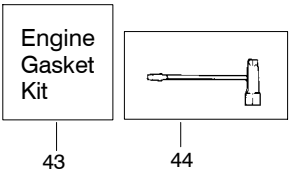

✓ = NEW PART NUMBER FOR THIS IPL ★ = REFER TO THE SERVICE REFERENCE INDICATED FOR MORE INFORMATION. (LOCATED AT END OF IPL)

TYPE 1

⚠ WARNING
All repairs, adjustments and maintenance not described in the Operator's Manual must be performed by qualified service personnel.

Ref.	Part No.	Description	Ref.	Part No.	Description	Ref.	Part No.	Description
1.	530016153	Screw	19.	530071889	Kit-Carb. Adaptor (Incl. # 20,38,41)	36.	530038729	Ring-Piston
2.	530039232	Module-Ignition	20.	530071894	Gasket-cyl. o-ring (kit)	37.	530057886	Insert-Right (gray)Cyl.
3.	530016432	Screw	21.	952030150	Accy-Spark Plug (RCJ-7Y)	38.	530071894	Seal-Adaptor (kit)
4.	530058661	Strap-Ground	22.	530071885	Kit-Cylinder (Incl. 29,37)	39.	530016426	Screw
5.	530057943	Assy-Wire Harness	23.	530058660	Clip-High Tension Lead	40.	530071894	Gasket-Carb. (kit)
6.	530055698	Reflector-Tape	24.	530071887	Kit-Muffler (Incl. 25,26,27,28)	41.	530057926	Tube-Intake
7.	530057872	Shield-Cylinder(Incl.1,6)	25.	530057942	Backplate-Muffler	42.	530016101	Nut-Carb.
8.	530016080	Screw	26.	530071894	Gasket-Muffler (kit)	43.	530071894	Kit-Gasket (Incl. 20,26,38,40)
9.	530057891	Lever-Ignition Switch	27.	530071886	Kit-Spark Arrestor	44.	530031135	Scrench
10.	530057908	Spring-Ignition Switch	28.	530016338	Bolt-Muffler			Not Shown
11.	530059399	Knob-Choke	29.	530057885	Insert-Left (black) Cyl.		545047515	Manual-Operator
12.	530059001	Cover-Air Filter	30.	530012537	Assy-Crankshaft/Rod Bolt		530059905	Decal-Warning
13.	530057869	Filter-Air	31.	530016417	Cap-Crankcase			
14.	530016425	Screw	32.	530057941	Assy-Bearing/Seal			
15.	530150029	Housing-Air Filter w/cable	33.	530056363	Kit-Piston (Incl. 35,36)			
16.	---	Carburetor Zama W26	34.	530071882	Retainer-Piston Pin			
17.	530069247	Kit-Fuel Line (Small)	35.	530015697				
18.	530047721	Bulb-Purge "snap-in"						