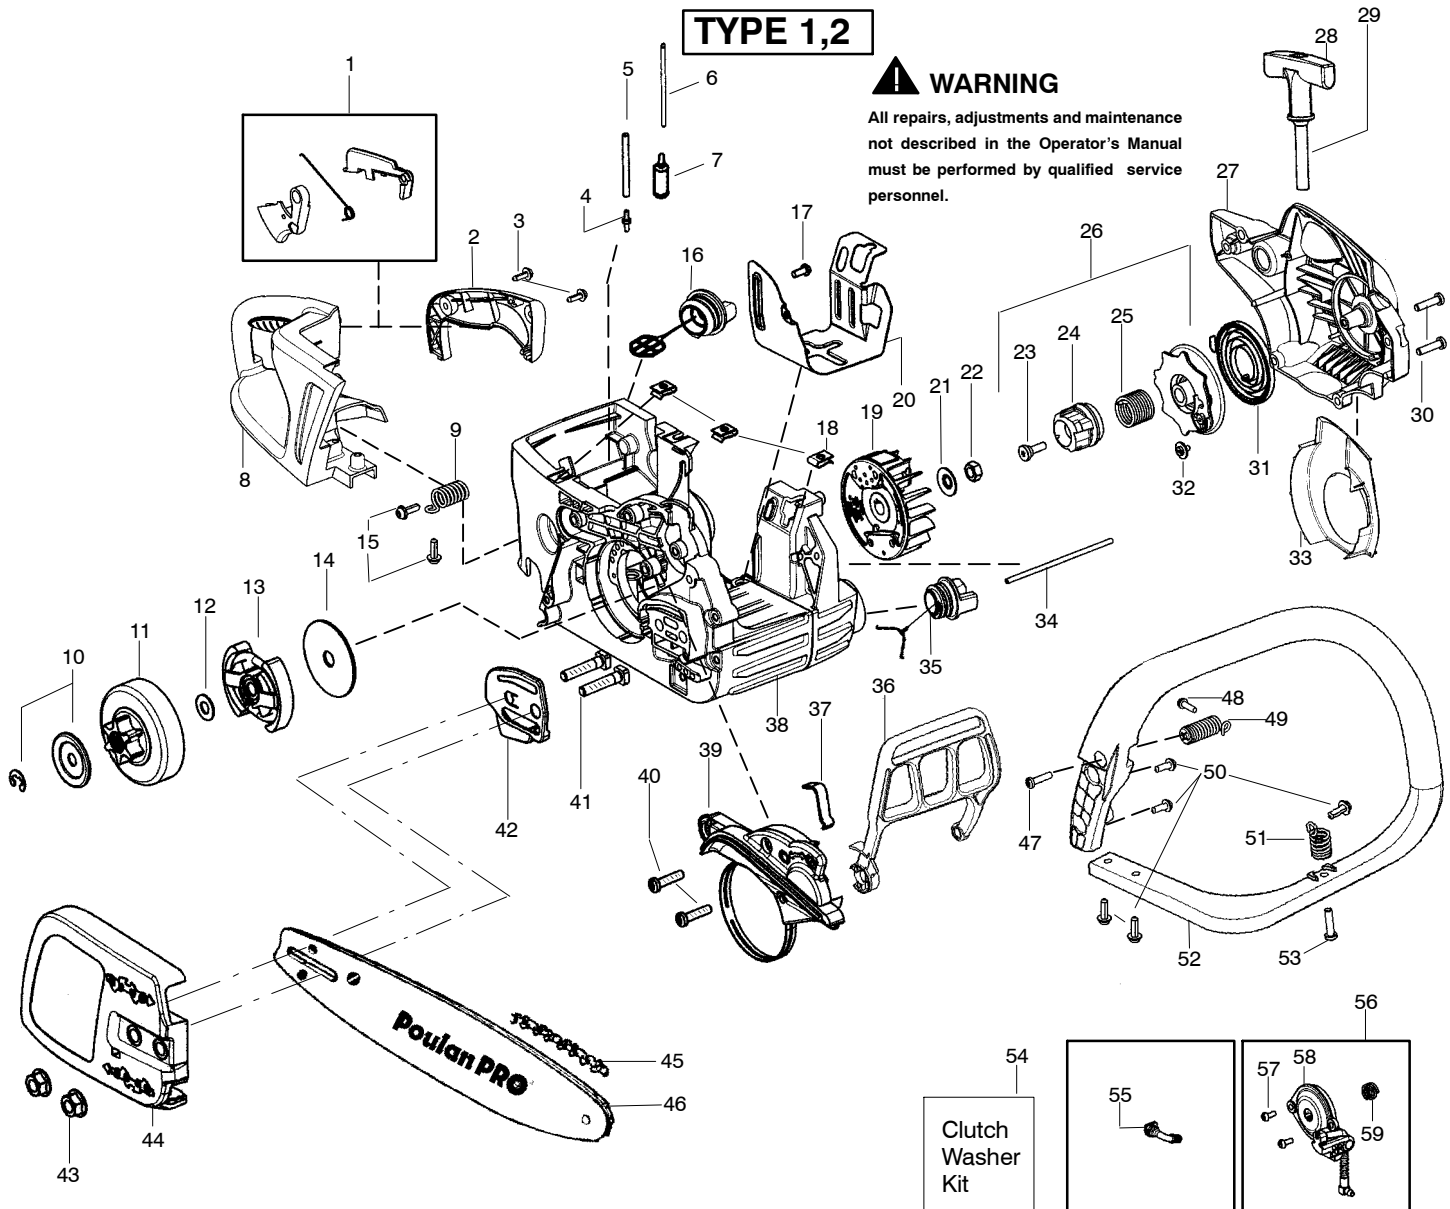

TYPE 1,2

WARNING
All repairs, adjustments and maintenance not described in the Operator's Manual must be performed by qualified service personnel.

Ref.	Part No.	Description	Ref.	Part No.	Description	Ref.	Part No.	Description
1.	530071927	Kit-Trigger/Lockout	24.	530059677	Starter Hub-EPS	44.	545012003	Assy-Clutch Cover
2.	545011903	Cover-Handle	25.	530021180	Spring-EPS	45.	952051211	Accy-16" Chain
3.	530016433	Screw	26.	530071881	Kit- EPS Starter Pulley (Incl. 23,24,25, 32)	46.	952044942	Accy-16" Bar
4.	530023877	Fitting-Fuel line	27.	545011703	Assy-Clutch	47.	530016432	Screw
5.	530069216	Kit-Fuel Line (Large)	28.	530056402	Handle-Starter	48.	530016443	Screw
6.	530069247	Kit-Fuel Line (Small)	29.	530069232	Kit-Rope	49.	530059480	Assy-Rear Iso. Spring
7.	530095646	Assy-Fuel Pick Up	30.	530016432	Screw	50.	530015906	Screw
8.	545012103	Handle-Rear	31.	530042095	Spring-Starter	51.	530059479	Assy-Front Iso. Spring
9.	530059475	Spring-Rear Isolator	32.	530016080	Screw	52.	530057878	Handle-Front
10.	530071945	Kit-Clutch Washer	33.	530057868	Baffle	53.	530016432	Screw
11.	530057905	Assy-Clutch Drum 3/8"	34.	530058786	Assy-Oil Vent	54.	530071945	Kit-Clutch Washer (Incl. 10,12)
12.	530071945	Kit-Clutch Washer	35.	530057236	Assy-Oil Cap w/ret.	55.	530057924	Assy-Oil Pick Up
13.	530057907	Assy-Clutch	36.	530057880	Handguard	56.	530071891	Kit-Oil Pump (Incl. 57,58,59)
14.	530016419	Washer-Large Clutch	37.	530016416	Spring-Handguard	57.	530016064	Screw
15.	530015906	Screw	38.	545011803	Assy-Chassis (Incl. 4,5,6,7,9,15,16,17,18, 20,34,35,37,41,51,)	58.	530057931	Assy-Oil Pump
16.	530047192	Assy-Fuel Cap w/ret	39.	530071893	Kit-Chainbrake	59.	530037820	Gear-Worm
17.	530016064	Screw	40.	530016432	Screw			
18.	530015922	Nut-"U" type speed	41.	530016133	Bolt-Bar			
19.	530039231	Assy-Flywheel	42.	530057910	Plate-Bar			
20.	530057911	Shield-Heat	43.	530015917	Nut-Bar			
21.	530015127	Washer-Flywheel						
22.	530016134	Nut-Flywheel						
23.	530021179	Screw-Shoulder						

✓ = NEW PART NUMBER FOR THIS IPL   ★ = REFER TO THE SERVICE REFERENCE INDICATED FOR MORE INFORMATION. (LOCATED AT END OF IPL)