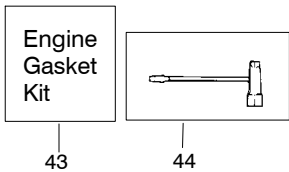

Ref.	Part No.	Description	Ref.	Part No.	Description	Ref.	Part No.	Description
1.	530016153	Screw	19.	530071889	Kit-Carb. Adaptor (Incl. # 20,38,41)	36.	530038729	Ring-Piston
2.	530039232	Module-Ignition	20.	530071894	Gasket-cyl. o-ring (kit)	37.	530057886	Insert-Right (gray)Cyl.
3.	530016432	Screw	21.	952030150	Accy-Spark Plug (RCJ-7Y)	38.	530071894	Seal-Adaptor (kit)
4.	530058661	Strap-Ground	22.	530071885	Kit-Cylinder (Incl. 29,37)	39.	530016426	Screw
5.	530057943	Assy-Wire Harness	23.	530058660	Clip-High Tension Lead	40.	530071894	Gasket-Carb. (kit)
6.	530055698	Reflector-Tape	24.	545006007	Kit-Muffler (Incl. 25,26,27,28)	41.	530057926	Tube-Intake
7.	530057872	Shield-Cylinder(Incl.1,6)	25.	530057942	Backplate-Muffler	42.	530016101	Nut-Carb.
8.	530016080	Screw	26.	530071894	Gasket-Muffler (kit)	43.	530071894	Kit-Gasket (Incl. 20,26,38,40)
9.	530057891	Lever-Ignition Switch	27.	545006056	Kit-Spark Arrestor	44.	530031135	Scrench
10.	530057908	Spring-Ignition Switch	28.	530016338	Bolt-Muffler			Not Shown
11.	530059399	Knob-Choke	29.	530057885	Insert-Left (black) Cyl.	↙	545186805	Manual-Operator
12.	530059001	Cover-Air Filter	30.	530012537	Assy-Crankshaft/Rod		530059905	Decal-Warning
13.	530057869	Filter-Air	31.	530016417	Bolt			
14.	530016425	Screw	32.	530057941	Cap-Crankcase			
15.	530150029	Housing-Air Filter w/cable	33.	530056363	Assy-Bearing/Seal			
16.	---	Carburetor	34.	530071882	Kit-Piston (Incl. 35,36)			
17.	530069247	Kit-Fuel Line (Small)	35.	530015697	Retainer-Piston Pin			
18.	530047721	Bulb-Purge "snap-in"						

↙ = NEW PART NUMBER FOR THIS IPL

★ = REFER TO THE SERVICE REFERENCE INDICATED FOR MORE INFORMATION. (LOCATED AT END OF IPL)