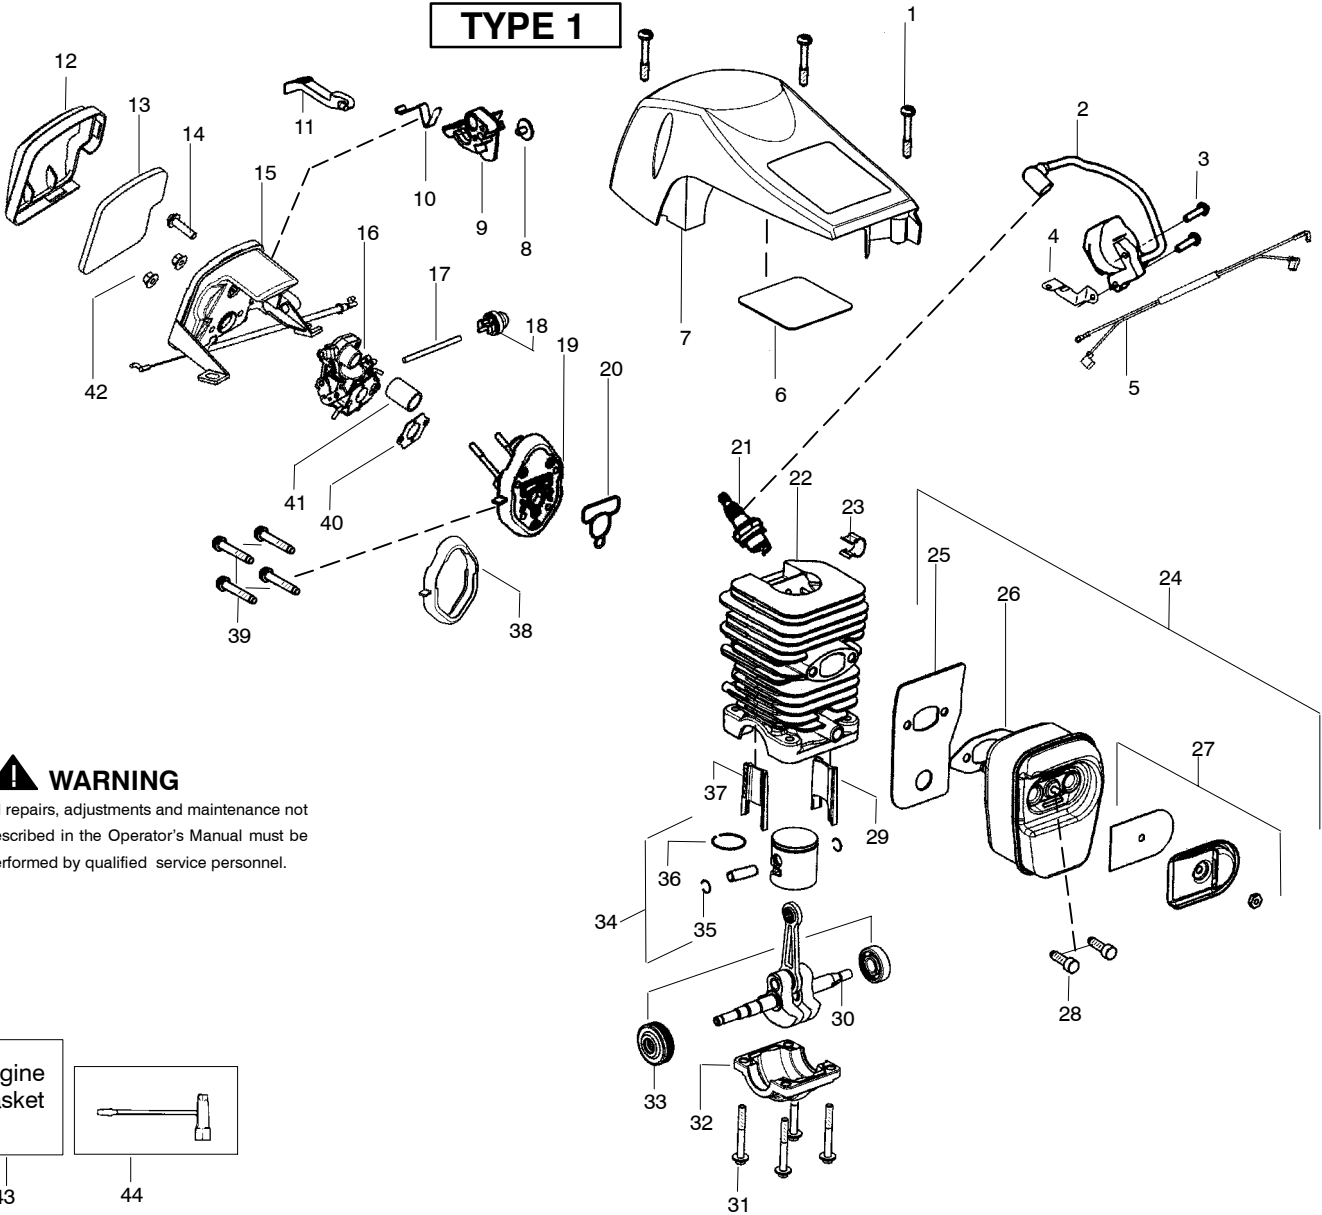

TYPE 1

⚠ WARNING
All repairs, adjustments and maintenance not described in the Operator's Manual must be performed by qualified service personnel.