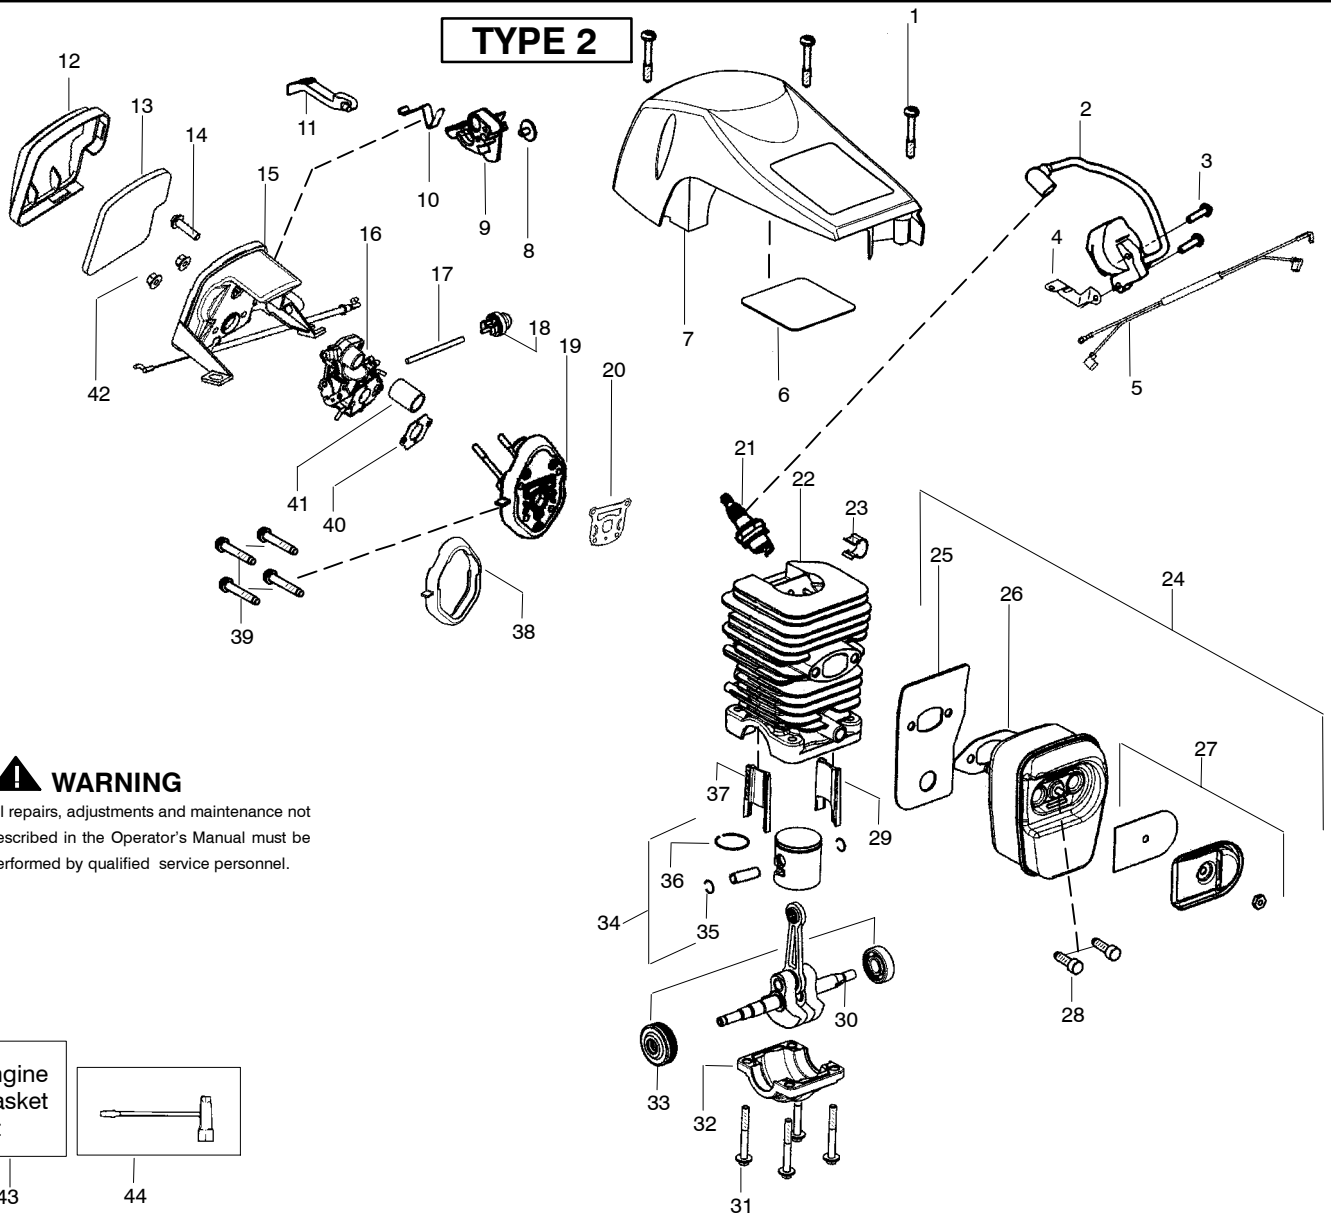

⚠ WARNING

All repairs, adjustments and maintenance not described in the Operator's Manual must be performed by qualified service personnel.

Ref.	Part No.	Description	Ref.	Part No.	Description	Ref.	Part No.	Description
1.	530016153	Screw	19.	530071889	Kit-Carb. Adaptor (Incl. # 20,38,41)	36.	530038729	Ring-Piston
2.	530039232	Module-Ignition	20.	530071894	Gasket-cyl. o-ring (kit)	37.	530057886	Insert-Right (gray)Cyl.
3.	530016432	Screw	21.	952030150	Accy-Spark Plug (RCJ-7Y)	38.	530071894	Seal-Adaptor (kit)
4.	530058661	Strap-Ground	22.	530071885	Kit-Cylinder (Incl. 29,37)	39.	530016426	Screw
5.	530057943	Assy-Wire Harness	23.	530058660	Clip-High Tension Lead	40.	530071894	Gasket-Carb. (kit)
6.	530055698	Reflector-Tape	24.	545006007	Kit-Muffler (Incl. 25,26,27,28)	41.	530057926	Tube-Intake
7.	530057872	Shield-Cylinder(Incl.1,6)	25.	530057942	Backplate-Muffler	42.	530016101	Nut-Carb.
8.	530016080	Screw	26.	530071894	Gasket-Muffler (kit)	43.	530071894	Kit-Gasket (Incl. 20,26,38,40)
9.	530057891	Lever-Ignition Switch	27.	545006056	Kit-Spark Arrestor	44.	530031135	Scrench
10.	530057908	Spring-Ignition Switch	28.	530016338	Bolt-Muffler			Not Shown
11.	530059399	Knob-Choke	29.	530057885	Insert-Left (black) Cyl.	↙	545186805	Manual-Operator
12.	530059001	Cover-Air Filter	30.	530012537	Assy-Crankshaft/Rod		530059905	Decal-Warning
13.	530057869	Filter-Air	31.	530016417	Bolt			
14.	530016425	Screw	32.	530057941	Cap-Crankcase			
15.	530150029	Housing-Air Filter w/cable	33.	530056363	Assy-Bearing/Seal			
16.	---	Carburetor	34.	530071882	Kit-Piston (Incl. 35,36)			
17.	530069247	Kit-Fuel Line (Small)	35.	530015697	Retainer-Piston Pin			
18.	530047721	Bulb-Purge "snap-in"						

↙ = NEW PART NUMBER FOR THIS IPL

★ = REFER TO THE SERVICE REFERENCE INDICATED FOR MORE INFORMATION. (LOCATED AT END OF IPL)