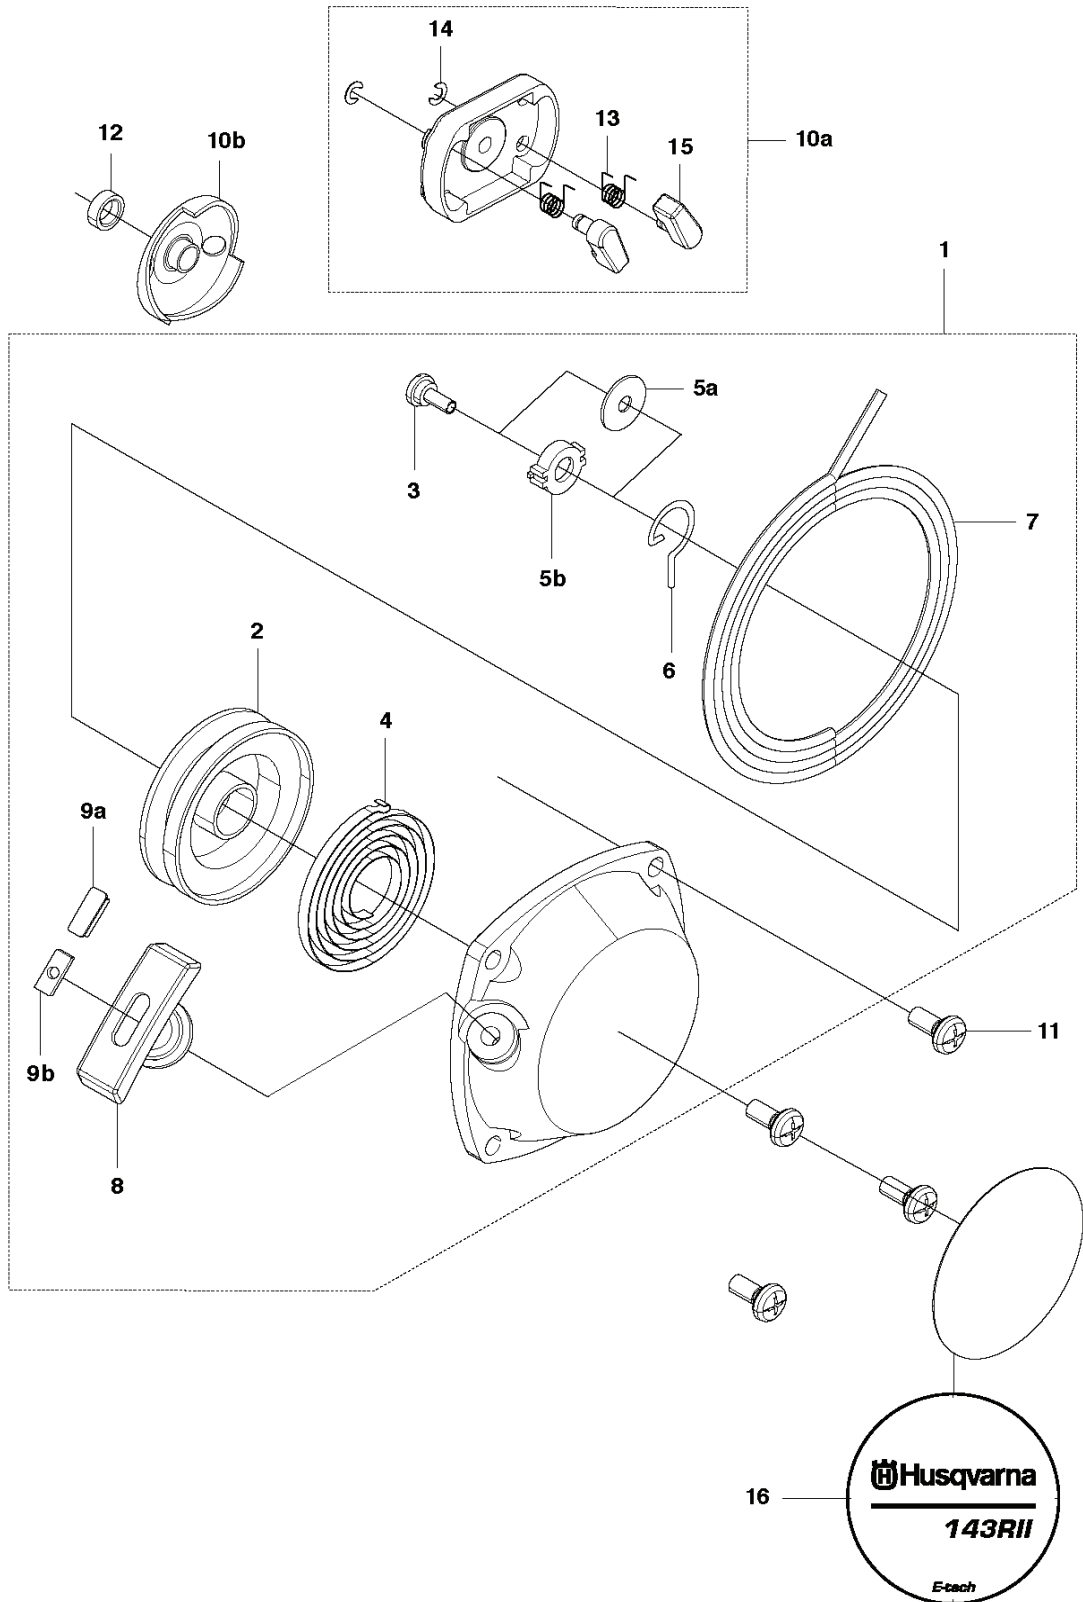

J 143RII
STARTER

BRUSHCUTTERS/CLEARING SAWS

PXM_REF	PXM_PARTNO	DESCRIPTION	PXM_REMARK	QTY.
1	588541501	MECANISMO DE ARRANQUE	s/n from 20162204746	1
1	505301701	MECANISMO DE ARRANQUE COMPL.	s/n up to 20161404745	1
2	501929802	BOBINA	s/n from 20162204746	1 1
2	504114701	BOBINA	s/n up to 20161404745	1 1
3	501932201	TORNILLO	s/n from 20162204746	1 1
3	515367101	TORNILLO	s/n up to 20161404745	1 1
4	501935201	MUELLE	s/n from 20162204746	1 1
4	504115001	RESORTE DE ESPIRAL	s/n up to 20161404745	1 1
5a	501931701	ARANDELA	s/n from 20162204746	1 1
5b	504114601	COLLARÍN	s/n up to 20161404745	1 1
6	504114801	BRAZO	s/n up to 20161404745	1 1
7	501929901	PIOLA	s/n from 20162204746	1 1
7	505302801	CUERDA	s/n up to 20161404745	1 1
8	501929201	EMPUÑADURA DE ARRANQUE	s/n from 20162204746	1 1
8	505303401	BOTÓN	s/n up to 20161404745	1 1
9a	501938701	LEVA	s/n from 20162204746	1 1
9b	504114001	EMPUÑADURA DE ARRANQUE	s/n up to 20161404745	1 1
10a	528755401	POLEA	s/n from 20162204746	1
10b	504114401	POLEA	s/n up to 20161404745	1
11	505304401	TORNILLO		4
12	505304601	COLLARÍN		1
13	501938901	MUELLE	s/n from 20162204746	2 10a
14	501939001	MORDAZA	s/n from 20162204746	2 10a
15	598656501	PATAS VOLANTE	s/n from 20162204746	1 10a
16	577331804	ADHESIVO	s/n from 20162204746	1