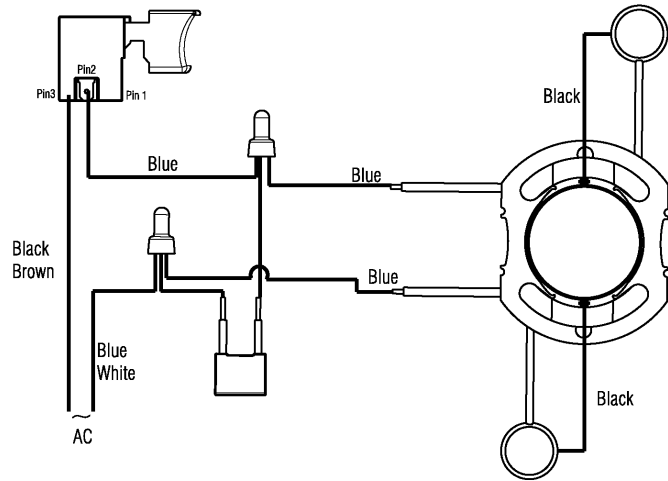

602363000
602364000
602364250