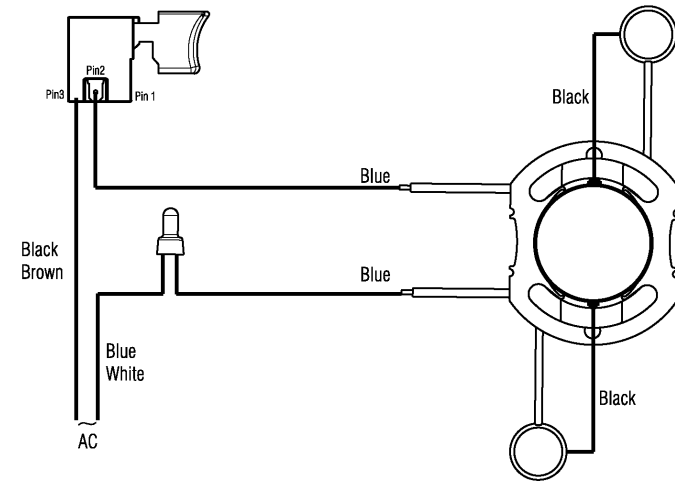

602364420
602364010