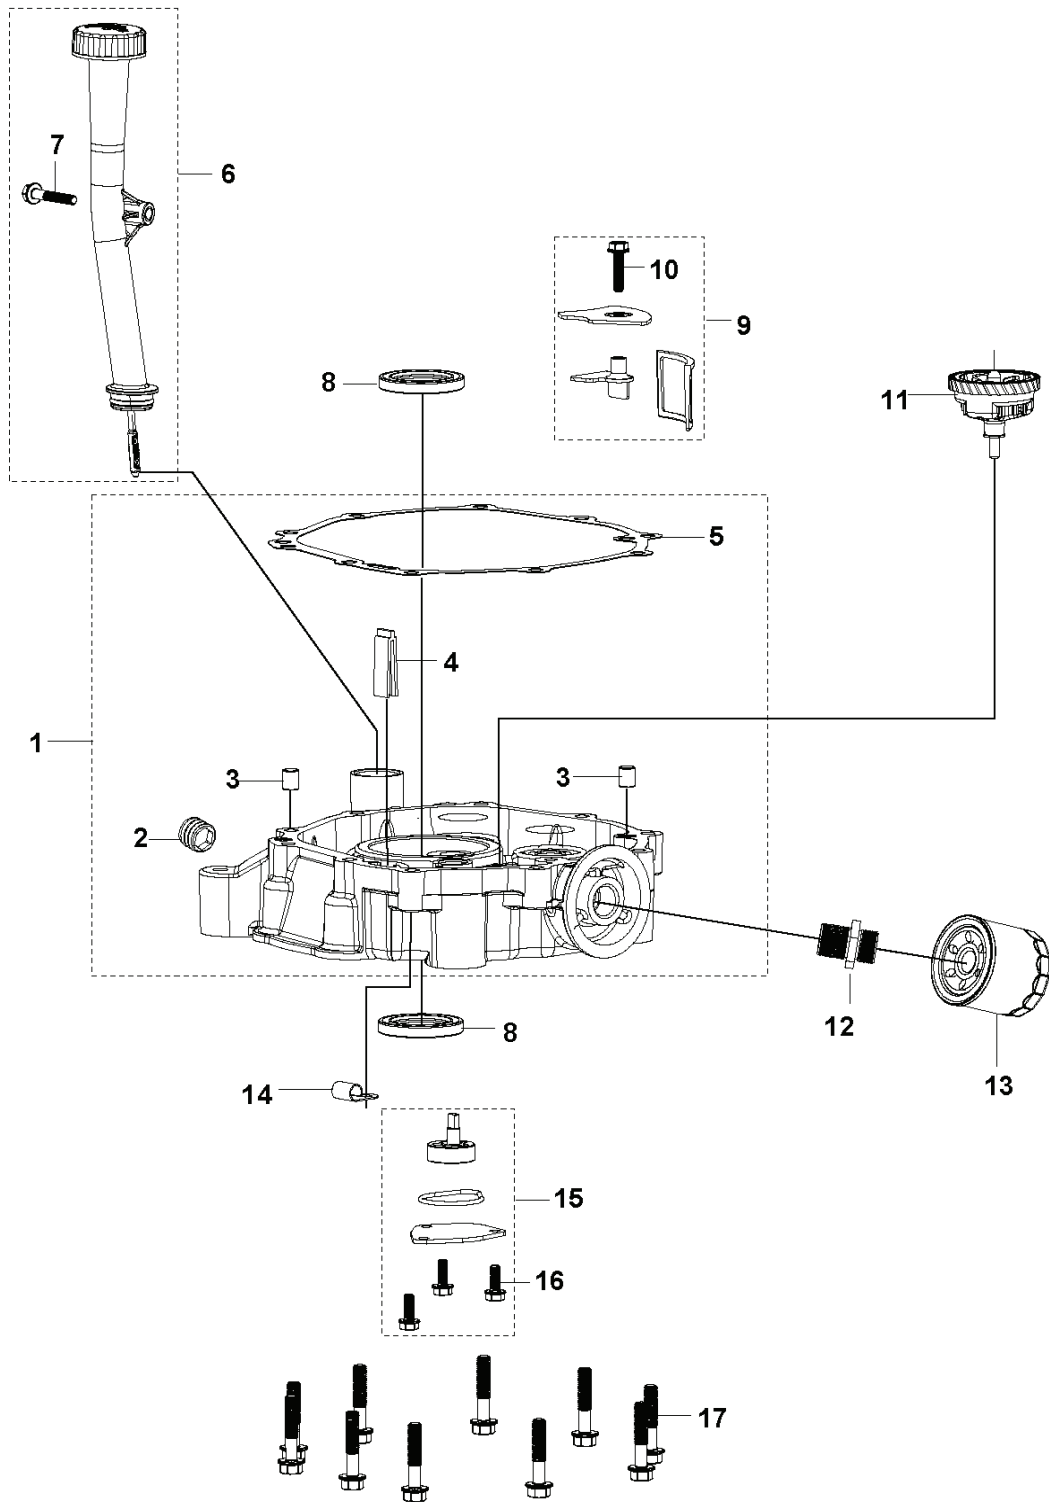

E HS 452
CRANKCASE COVER

REF.	PART NO.	DESCRIPTION	REMARK	QTY.	KIT
1	599349129	CRANKCASE KIT	CRANKCASE COVER KIT	1	
2	598600101	OIL PLUG		1	
3	598607701	PIN	LOCATION PIN - MULTIPACK: 20	1	
4	599595801	BLOCK	OIL RETURN BLOCK - MULTIPACK: 5	1	
5	599349077	GASKET	CRANKCASE COVER GASKET	1	
6	590972601	DIPSTICK		1	
7	598607501	BOLT	GB/T 5789: M6 L=35	1	
8	599596801	SEAL	OIL SEAL	1	
9	599349070	STRAINER	OIL STRAINER	1	
10	598684559	BOLT	GB/T 5789: M6 L=25	1	
11	590972701	GEAR	GOVERNOR GEAR	1	
12	598607601	OIL PLUG	OIL FILTER MOUNTING PLUG	1	
13	591165901	OIL FILTER		1	
14	900000002	DUMMY PART	GB/T 5789: M6 L=16	1	
15	599349071	OIL PUMP ASSY		1	
16	900000002	DUMMY PART	GB/T 5789: M6 L=16	1	
17	599349044	BOLT	T370: M8 L=40 S=12	1