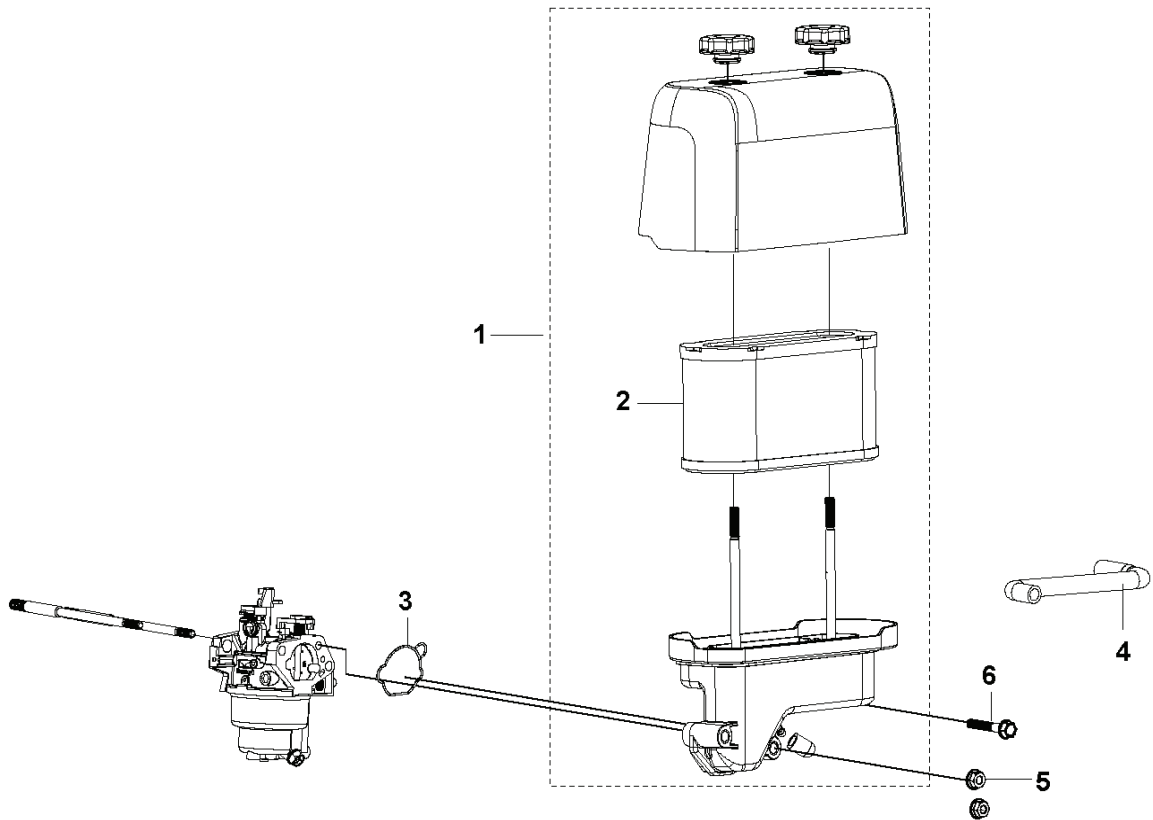

C HS 452
AIR FILTER

REF.	PART NO.	DESCRIPTION	REMARK	QTY.	KIT
1	599349086	AIR FILTER ASSY		1	
2	590973101	AIR FILTER	ELEMENT	1	
3	599349078	GASKET	CARBURETTOR GASKET - MULTIPACK: 10	1	
4	900000002	DUMMY PART		1	
5	599349345	NUT	GB/T 6177.1: M6	1	
6	900000002	DUMMY PART		1