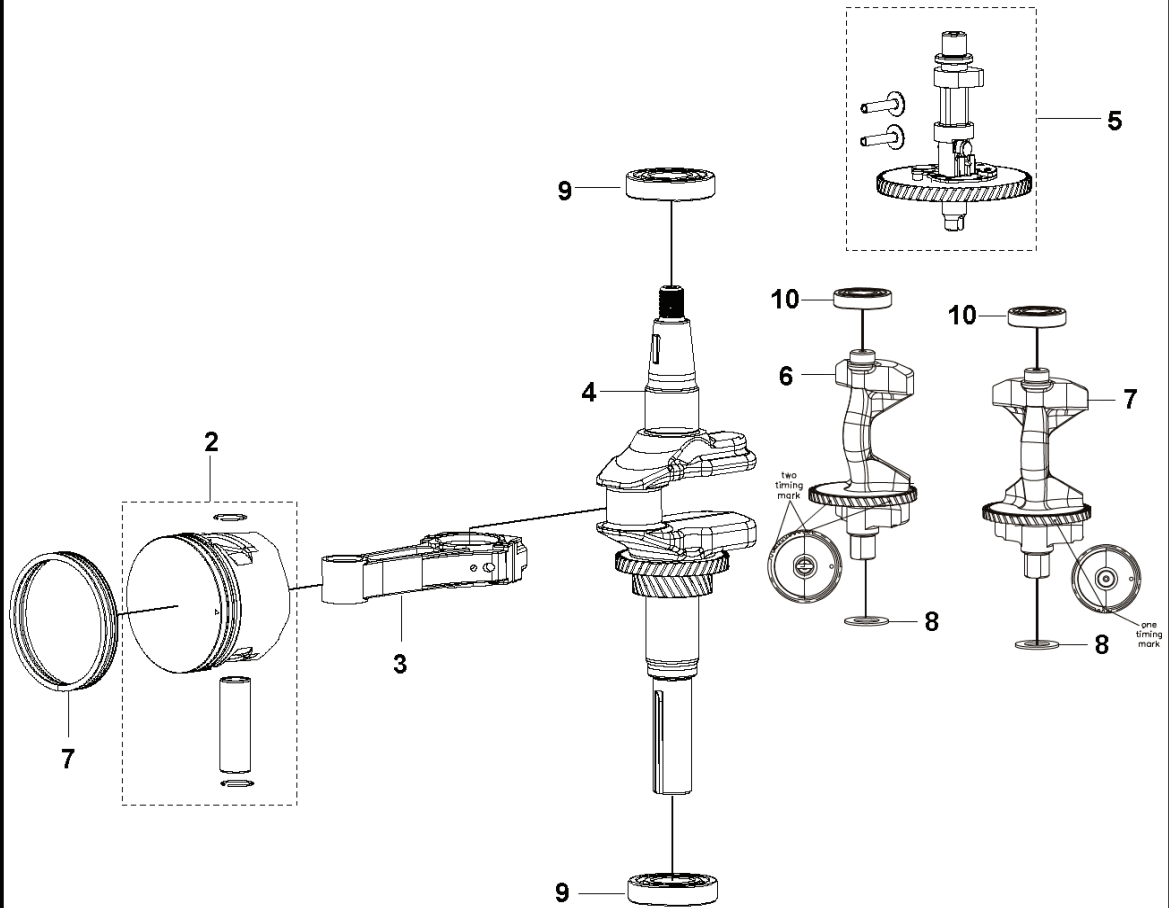

B HS 452
PISTON & CRANKSHAFT

REF.	PART NO.	DESCRIPTION	REMARK	QTY.	KIT
1	599349210	PISTON RING	SET	1	
2	599349206	PISTON ASSY		1	
3	599349030	CONNECTING ROD		1	
4	599349134	CRANKSHAFT		1	
5	599349103	CAMSHAFT	KIT	1	
6	599349034	SHAFT	BALANCING SHAFT	1	
7	599349035	SHAFT	BALANCING SHAFT	1	
8	599349068	WASHER	T370: 17.4 x 30 x 1.5	1	
9	599349032	BALL BEARING		1	
10	599349033	BALL BEARING		1