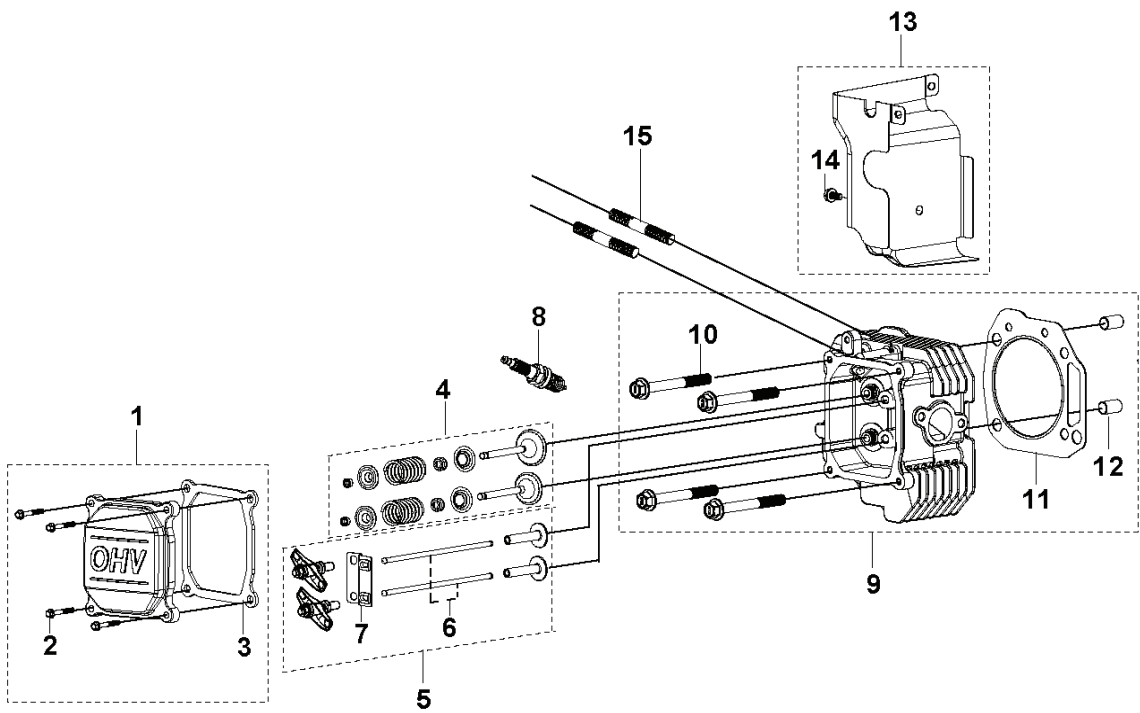

REF.	PART NO.	DESCRIPTION	REMARK	QTY.	KIT
1	599349046	CYLINDER COVER	CYLINDER HEAD COVER KIT	1	
2	598684559	BOLT	GB/T 5789: M6 L=25	1	
3	599349025	GASKET	CYLINDER HEAD COVER GASKET	1	
4	590971701	VALVE KIT		1	
5	590971801	VALVE KIT	ROCKER ARM KIT	1	
6	599349048	PUSH ROD	PUSH ROD SET	1	
7	529458701	PLATE	PUSH ROD GUIDE PLATE	1	
8	590844401	SPARK PLUG	HQT-9	1	
9	599349142	CYLINDER HEAD KIT		1	
10	900000002	DUMMY PART	T370: M10×1.25 L=85	1	
11	599349173	GASKET	CYLINDER HEAD GASKET	1	
12	599349201	PIN	LOCATION PIN - MULTIPACK: 20	1	
13	599349050	DEFLECTOR	AIR DEFLECTOR KIT	1	
14	599349093	BOLT	GB/T 5789: M6 L=12	1	
15	599349233	STUD	T381: 5/16-18/MB L=34 - MULTIPACK: 2	1	

B HS 452
PISTON & CRANKSHAFT

REF.	PART NO.	DESCRIPTION	REMARK	QTY.	KIT
1	599349210	PISTON RING	SET	1	
2	599349206	PISTON ASSY		1	
3	599349030	CONNECTING ROD		1	
4	599349134	CRANKSHAFT		1	
5	599349103	CAMSHAFT	KIT	1	
6	599349034	SHAFT	BALANCING SHAFT	1	
7	599349035	SHAFT	BALANCING SHAFT	1	
8	599349068	WASHER	T370: 17.4 x 30 x 1.5	1	
9	599349032	BALL BEARING		1	
10	599349033	BALL BEARING		1	

E HS 452
CRANKCASE COVER

REF.	PART NO.	DESCRIPTION	REMARK	QTY.	KIT
1	599349129	CRANKCASE KIT	CRANKCASE COVER KIT	1	
2	598600101	OIL PLUG		1	
3	598607701	PIN	LOCATION PIN - MULTIPACK: 20	1	
4	599595801	BLOCK	OIL RETURN BLOCK - MULTIPACK: 5	1	
5	599349077	GASKET	CRANKCASE COVER GASKET	1	
6	590972601	DIPSTICK		1	
7	598607501	BOLT	GB/T 5789: M6 L=35	1	
8	599596801	SEAL	OIL SEAL	1	
9	599349070	STRAINER	OIL STRAINER	1	
10	598684559	BOLT	GB/T 5789: M6 L=25	1	
11	590972701	GEAR	GOVERNOR GEAR	1	
12	598607601	OIL PLUG	OIL FILTER MOUNTING PLUG	1	
13	591165901	OIL FILTER		1	
14	900000002	DUMMY PART	GB/T 5789: M6 L=16	1	
15	599349071	OIL PUMP ASSY		1	
16	900000002	DUMMY PART	GB/T 5789: M6 L=16	1	
17	599349044	BOLT	T370: M8 L=40 S=12	1	