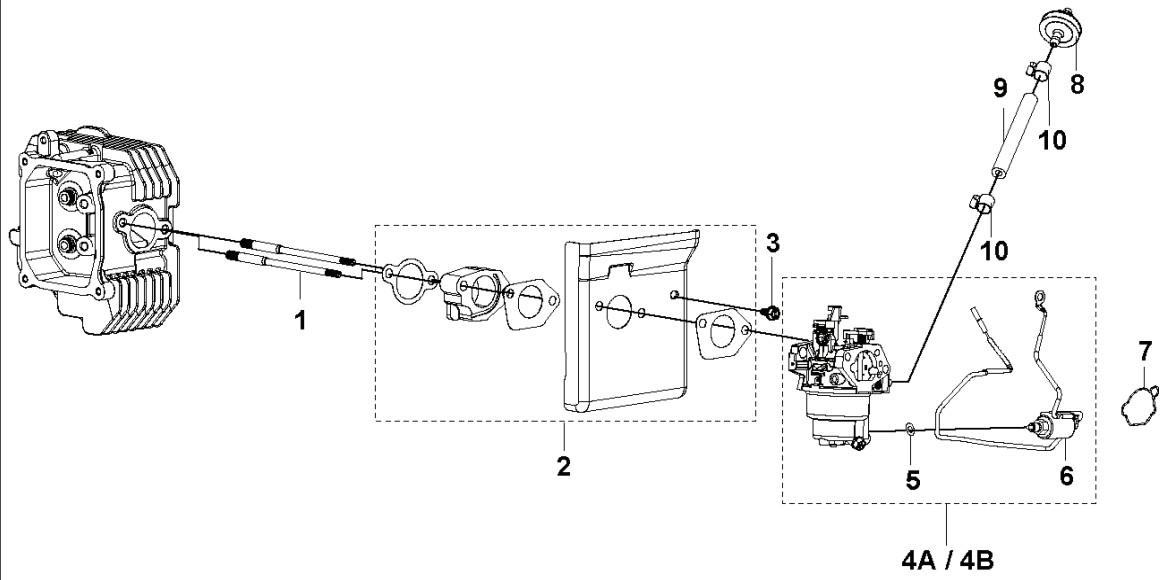

C HS 452
CARBURETTOR

REF.	PART NO.	DESCRIPTION	REMARK	QTY.	KIT
1	599349232	STUD	T381: M6/8 L=141 - MULTIPACK: 2	1	
2	599349056	GASKET KIT	CARBURETTOR GASKET KIT	1	
3	599349093	BOLT	GB/T 5789: M6 L=12	1	
4	599349110	CARBURETTOR	FOR ENGINE: 593230401	1	
4	599349111	CARBURETTOR	FOR ENGINE: 598694001	1	
5	900000002	DUMMY PART		1	
6	529458101	SOLENOID	SOLENOID VALVE	1	
7	599349078	GASKET	CARBURETTOR GASKET - MULTIPACK: 10	1	
8	591165801	FUEL FILTER		1	
9	599349353	TUBE		1	
10	599595401	CLIP	HOSE CLIP - MULTIPACK: 20	1