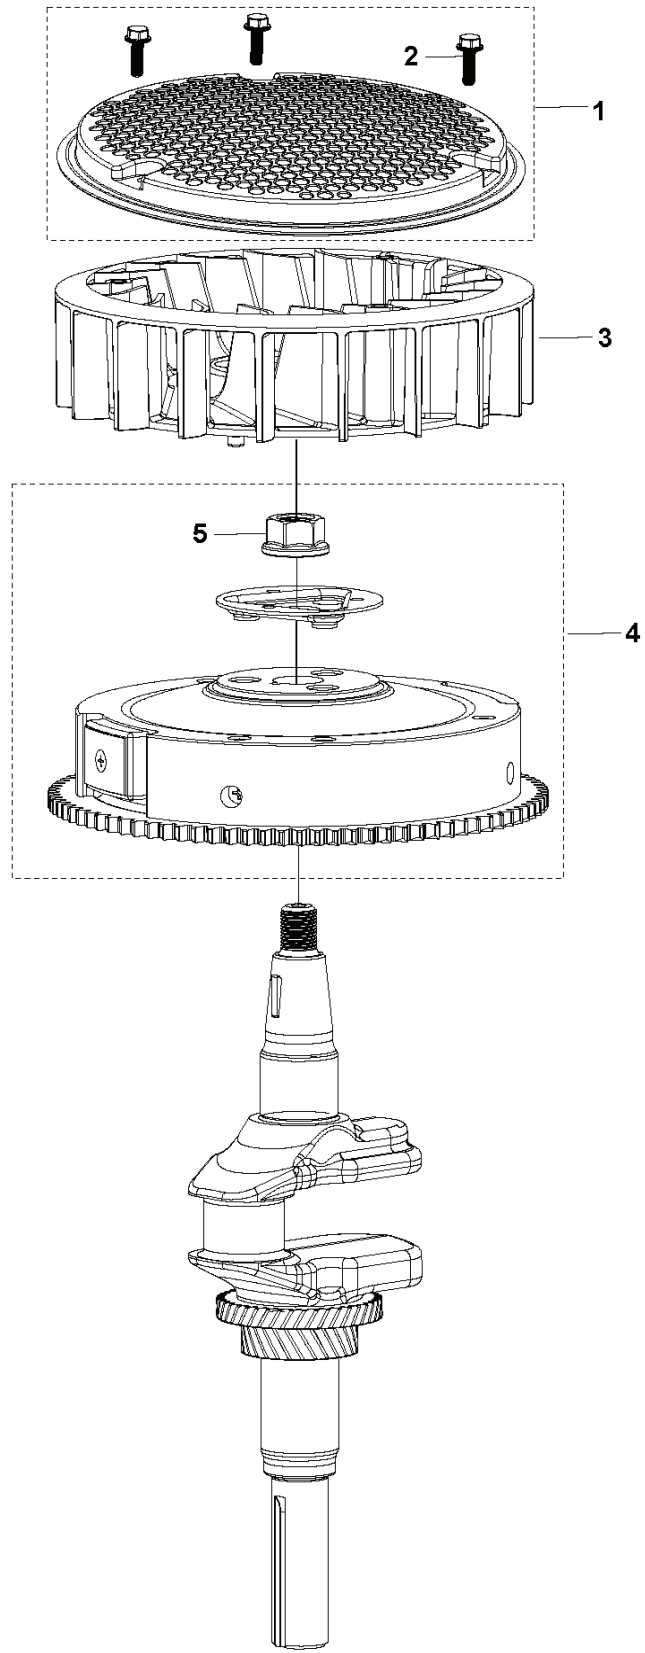

D HS 452
FLYWHEEL

REF.	PART NO.	DESCRIPTION	REMARK	QTY.	KIT
1	599349062	COVER KIT	COVER IMPELLER	1	
2	900000002	DUMMY PART	GB/T 5789: M5 L=16	1	
3	599349041	IMPELLER		1	
4	599349063	FLYWHEEL		1	
5	900000002	DUMMY PART	GB/T 5789: M5 L=16	1