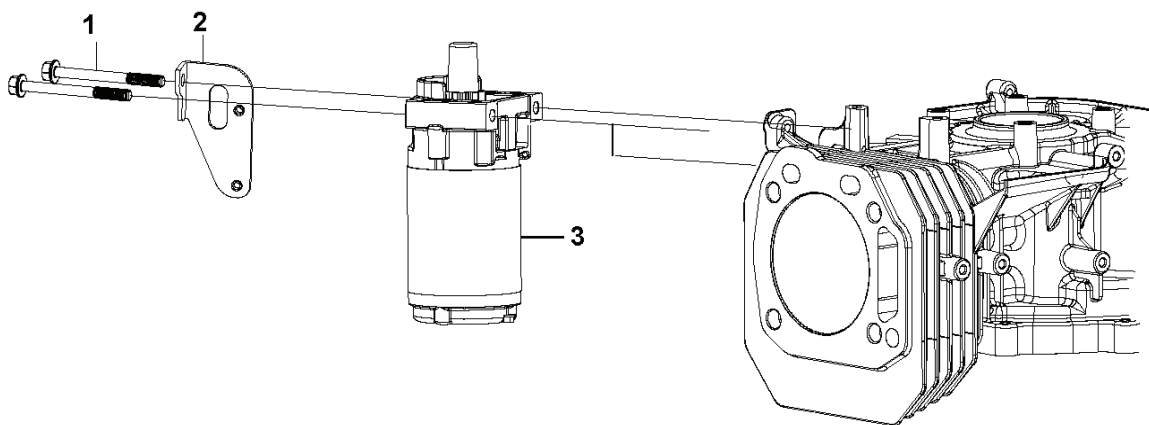

**HS 452
STARTING MOTOR**

REF.	PART NO.	DESCRIPTION	REMARK	QTY.	KIT
1	598607401	BOLT	GB/T 5789: M8 L=80 S=12	1	
2	599349076	SUPPORT	RECTIFIER SUPPORT	1	
3	599349075	STARTER MOTOR		1