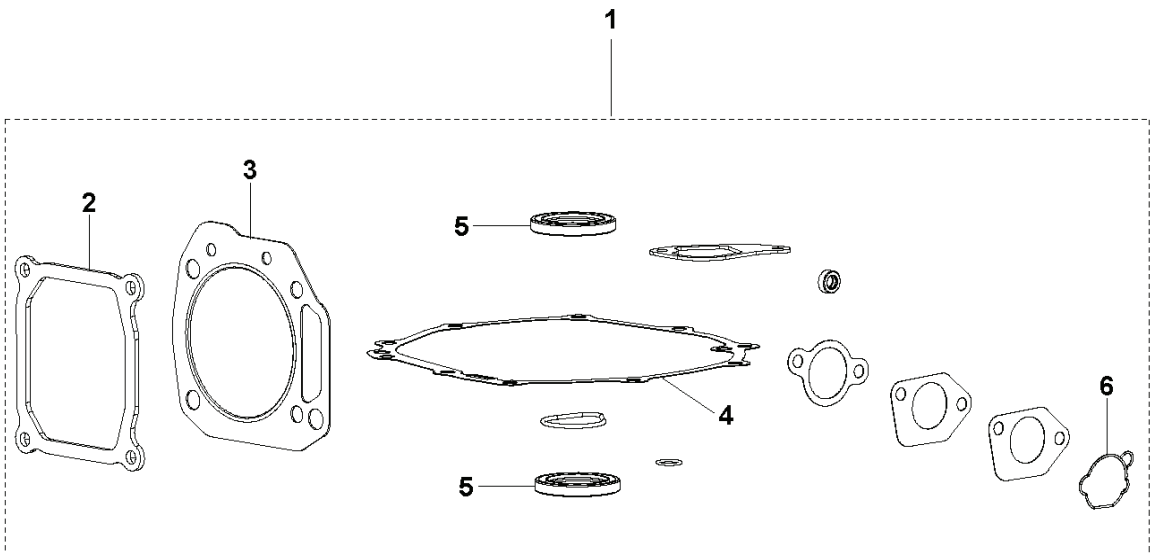

J HS 452
GASKET KIT

REF.	PART NO.	DESCRIPTION	REMARK	QTY.	KIT
1	590905401	GASKET KIT		1	
2	599349025	GASKET	CYLINDER HEAD COVER GASKET	1	
3	599349173	GASKET	CYLINDER HEAD GASKET	1	
4	599349077	GASKET	CRANKCASE COVER GASKET	1	
5	599596801	SEAL	OIL SEAL	1	
6	599349078	GASKET	CARBURETTOR GASKET - MULTIPACK: 10	1