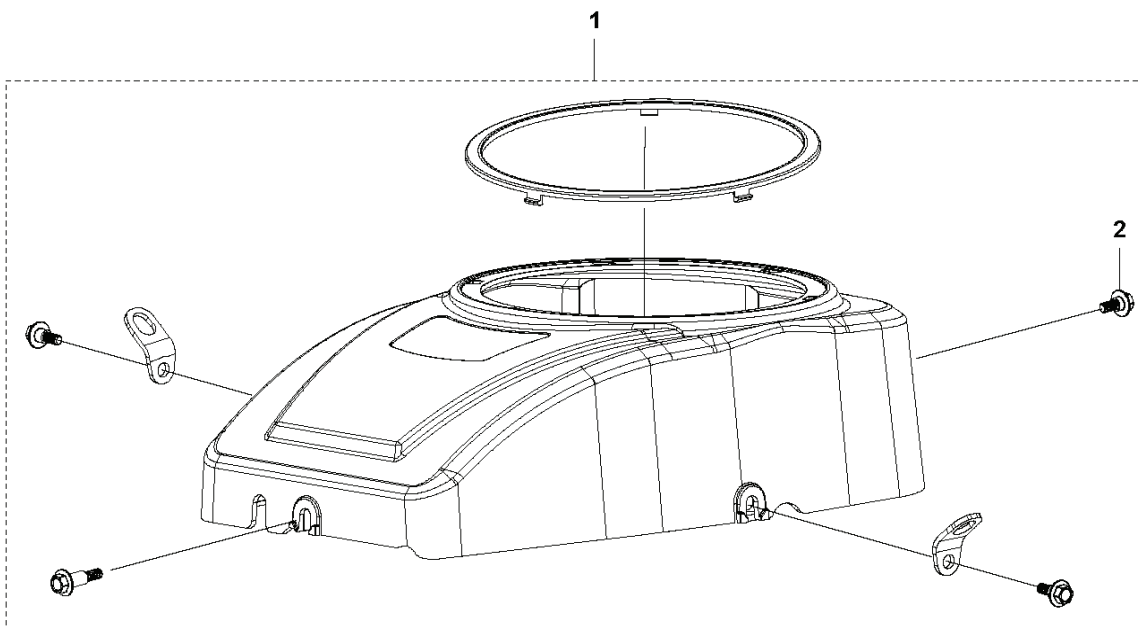

F HS 452
ENGINE COVER

REF.	PART NO.	DESCRIPTION	REMARK	QTY.	KIT
1	599349121	COVER	FAN COVER	1	
2	900000002	DUMMY PART	T370: M6 L=16.5	4