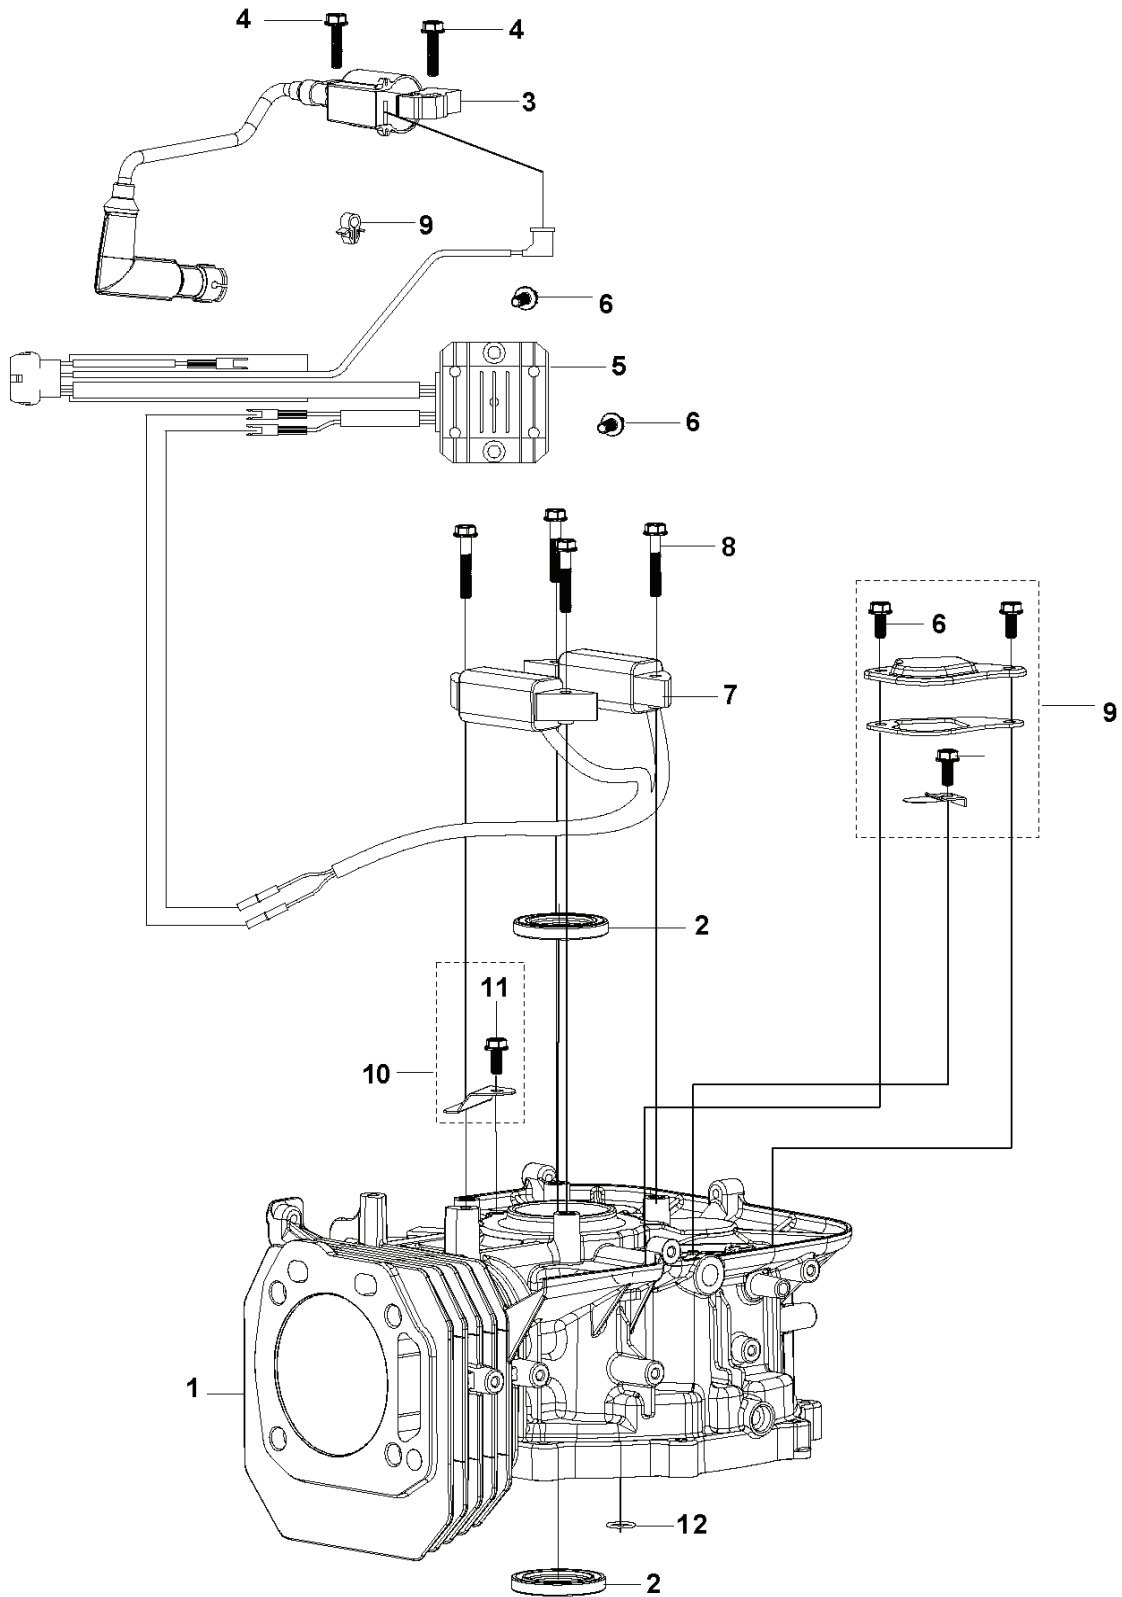

D HS 452
CRANKCASE & ELECTRICAL

REF.	PART NO.	DESCRIPTION	REMARK	QTY.	KIT
1	599349127	CRANKCASE		1	
2	599596801	SEAL	OIL SEAL	1	
3	599349185	IGNITION COIL		1	
4	598684559	BOLT	GB/T 5789: M6 L=25	1	
5	599349058	VARIATOR	VOLTAGE RECTIFIER KIT	1	
6	599349093	BOLT	GB/T 5789: M6 L=12	1	
7	590973601	ARMATURE	ARMATURE	1	
8	599349095	BOLT	GB/T 5789: M6 L=30	1	
9	599349052	BREATHER	BREATHER CHAMBER KIT	1	
10	590973501	PLATE	OIL GROOVE PRESSING PLATE	1	
11	900000002	DUMMY PART	GB/T 5789: M6 L=14	1	
12	599595601	SEALING RING	SEAL RING - MULTIPACK: 10	1