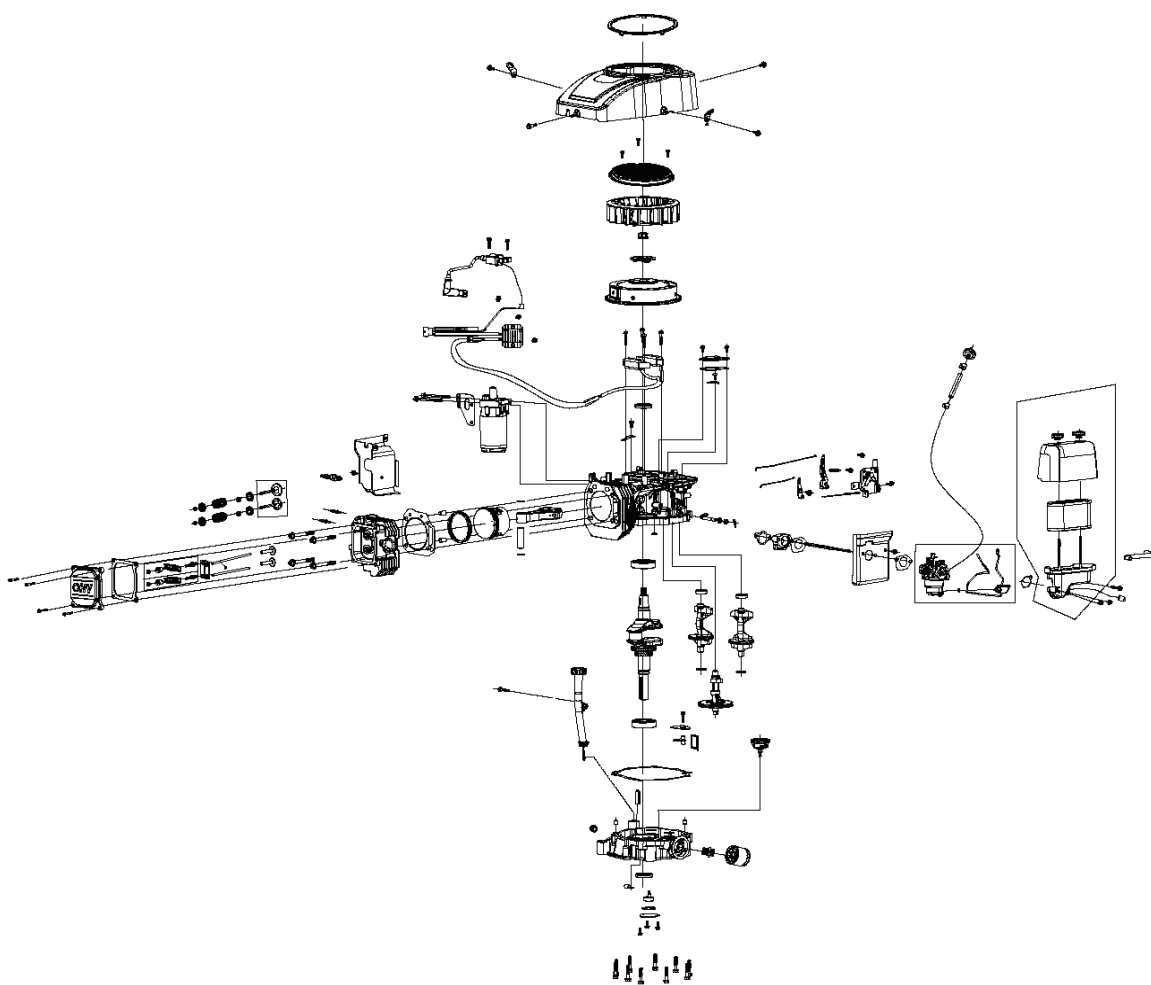

SPARE PARTS CATALOGUE
: HUSQVARNA

Spare Parts List

SPARE PARTS LIST

HS 452
PRODUCT COMPLETE

REF.	PART NO.	DESCRIPTION	REMARK	QTY.	KIT
1	593230401	ENGINE	FOR: US/AU	1	
2	598694001	ENGINE	FOR:EU	1	

A HS 452
CYLINDER HEAD ASSY

REF.	PART NO.	DESCRIPTION	REMARK	QTY.	KIT
1	599349046	CYLINDER COVER	CYLINDER HEAD COVER KIT	1	
2	598684559	BOLT	GB/T 5789: M6 L=25	1	
3	599349025	GASKET	CYLINDER HEAD COVER GASKET	1	
4	590971701	VALVE KIT		1	
5	590971801	VALVE KIT	ROCKER ARM KIT	1	
6	599349048	PUSH ROD	PUSH ROD SET	1	
7	529458701	PLATE	PUSH ROD GUIDE PLATE	1	
8	590844401	SPARK PLUG	HQT-9	1	
9	599349142	CYLINDER HEAD KIT		1	
10	900000002	DUMMY PART	T370: M10×1.25 L=85	1	
11	599349173	GASKET	CYLINDER HEAD GASKET	1	
12	599349201	PIN	LOCATION PIN - MULTIPACK: 20	1	
13	599349050	DEFLECTOR	AIR DEFLECTOR KIT	1	
14	599349093	BOLT	GB/T 5789: M6 L=12	1	
15	599349233	STUD	T381: 5/16-18/MB L=34 - MULTIPACK: 2	1	

E HS 452
CRANKCASE COVER

REF.	PART NO.	DESCRIPTION	REMARK	QTY.	KIT
1	599349129	CRANKCASE KIT	CRANKCASE COVER KIT	1	
2	598600101	OIL PLUG		1	
3	598607701	PIN	LOCATION PIN - MULTIPACK: 20	1	
4	599595801	BLOCK	OIL RETURN BLOCK - MULTIPACK: 5	1	
5	599349077	GASKET	CRANKCASE COVER GASKET	1	
6	590972601	DIPSTICK		1	
7	598607501	BOLT	GB/T 5789: M6 L=35	1	
8	599596801	SEAL	OIL SEAL	1	
9	599349070	STRAINER	OIL STRAINER	1	
10	598684559	BOLT	GB/T 5789: M6 L=25	1	
11	590972701	GEAR	GOVERNOR GEAR	1	
12	598607601	OIL PLUG	OIL FILTER MOUNTING PLUG	1	
13	591165901	OIL FILTER		1	
14	900000002	DUMMY PART	GB/T 5789: M6 L=16	1	
15	599349071	OIL PUMP ASSY		1	
16	900000002	DUMMY PART	GB/T 5789: M6 L=16	1	
17	599349044	BOLT	T370: M8 L=40 S=12	1	