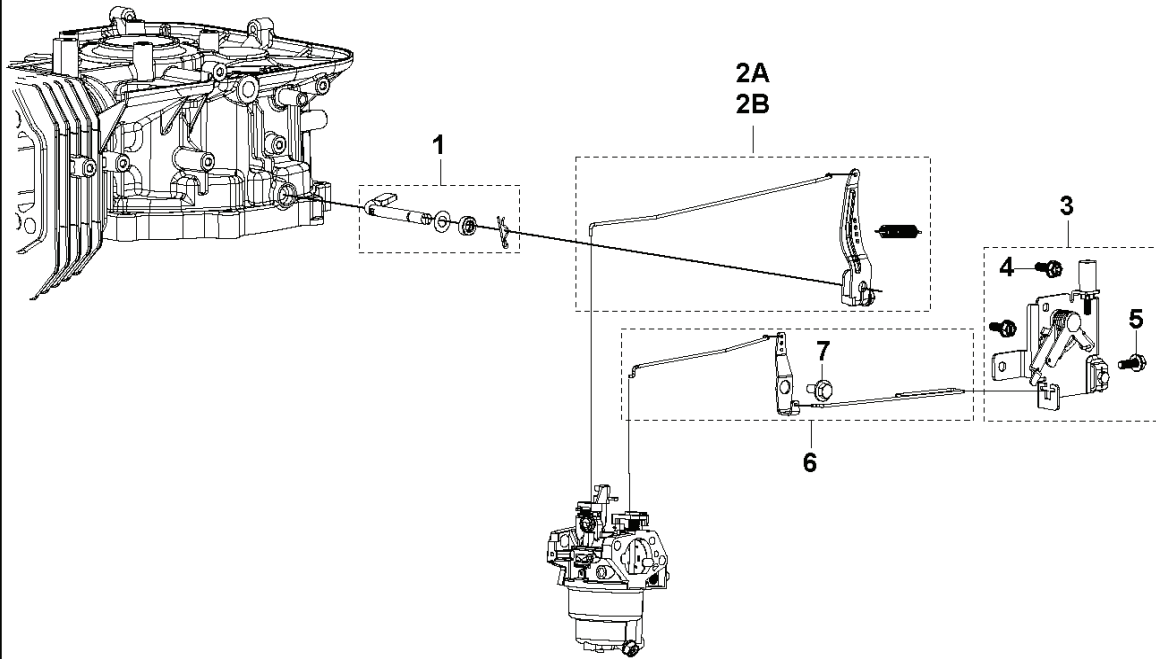

D HS 452
FLYWHEEL

REF.	PART NO.	DESCRIPTION	REMARK	QTY.	KIT
1	599349062	COVER KIT	COVER IMPELLER	1	
2	900000002	DUMMY PART	GB/T 5789: M5 L=16	1	
3	599349041	IMPELLER		1	
4	599349063	FLYWHEEL		1	
5	900000002	DUMMY PART	GB/T 5789: M5 L=16	1	

E HS 452
CRANKCASE COVER

REF.	PART NO.	DESCRIPTION	REMARK	QTY.	KIT
1	599349129	CRANKCASE KIT	CRANKCASE COVER KIT	1	
2	598600101	OIL PLUG		1	
3	598607701	PIN	LOCATION PIN - MULTIPACK: 20	1	
4	599595801	BLOCK	OIL RETURN BLOCK - MULTIPACK: 5	1	
5	599349077	GASKET	CRANKCASE COVER GASKET	1	
6	590972601	DIPSTICK		1	
7	598607501	BOLT	GB/T 5789: M6 L=35	1	
8	599596801	SEAL	OIL SEAL	1	
9	599349070	STRAINER	OIL STRAINER	1	
10	598684559	BOLT	GB/T 5789: M6 L=25	1	
11	590972701	GEAR	GOVERNOR GEAR	1	
12	598607601	OIL PLUG	OIL FILTER MOUNTING PLUG	1	
13	591165901	OIL FILTER		1	
14	900000002	DUMMY PART	GB/T 5789: M6 L=16	1	
15	599349071	OIL PUMP ASSY		1	
16	900000002	DUMMY PART	GB/T 5789: M6 L=16	1	
17	599349044	BOLT	T370: M8 L=40 S=12	1	

E HS 452
GOVERNOR

REF.	PART NO.	DESCRIPTION	REMARK	QTY.	KIT
1	590972901	ARM	SPEED REGULATING ARM KIT	1	
2	599349239	THROTTLE ASSY	FOR ENGINE: 593230401	1	
2	599349240	THROTTLE ASSY	FOR ENGINE: 598694001	1	
3	599349067	THROTTLE HANDLE		1	
4	900000002	DUMMY PART	GB/T 5789: M6 L=14	1	
5	900000002	DUMMY PART	GB/T 5789: M6 L=14	1	
6	599349113	CHOKE ROD		1	
7	599348566	BOLT	T370: M6 L=15	1	