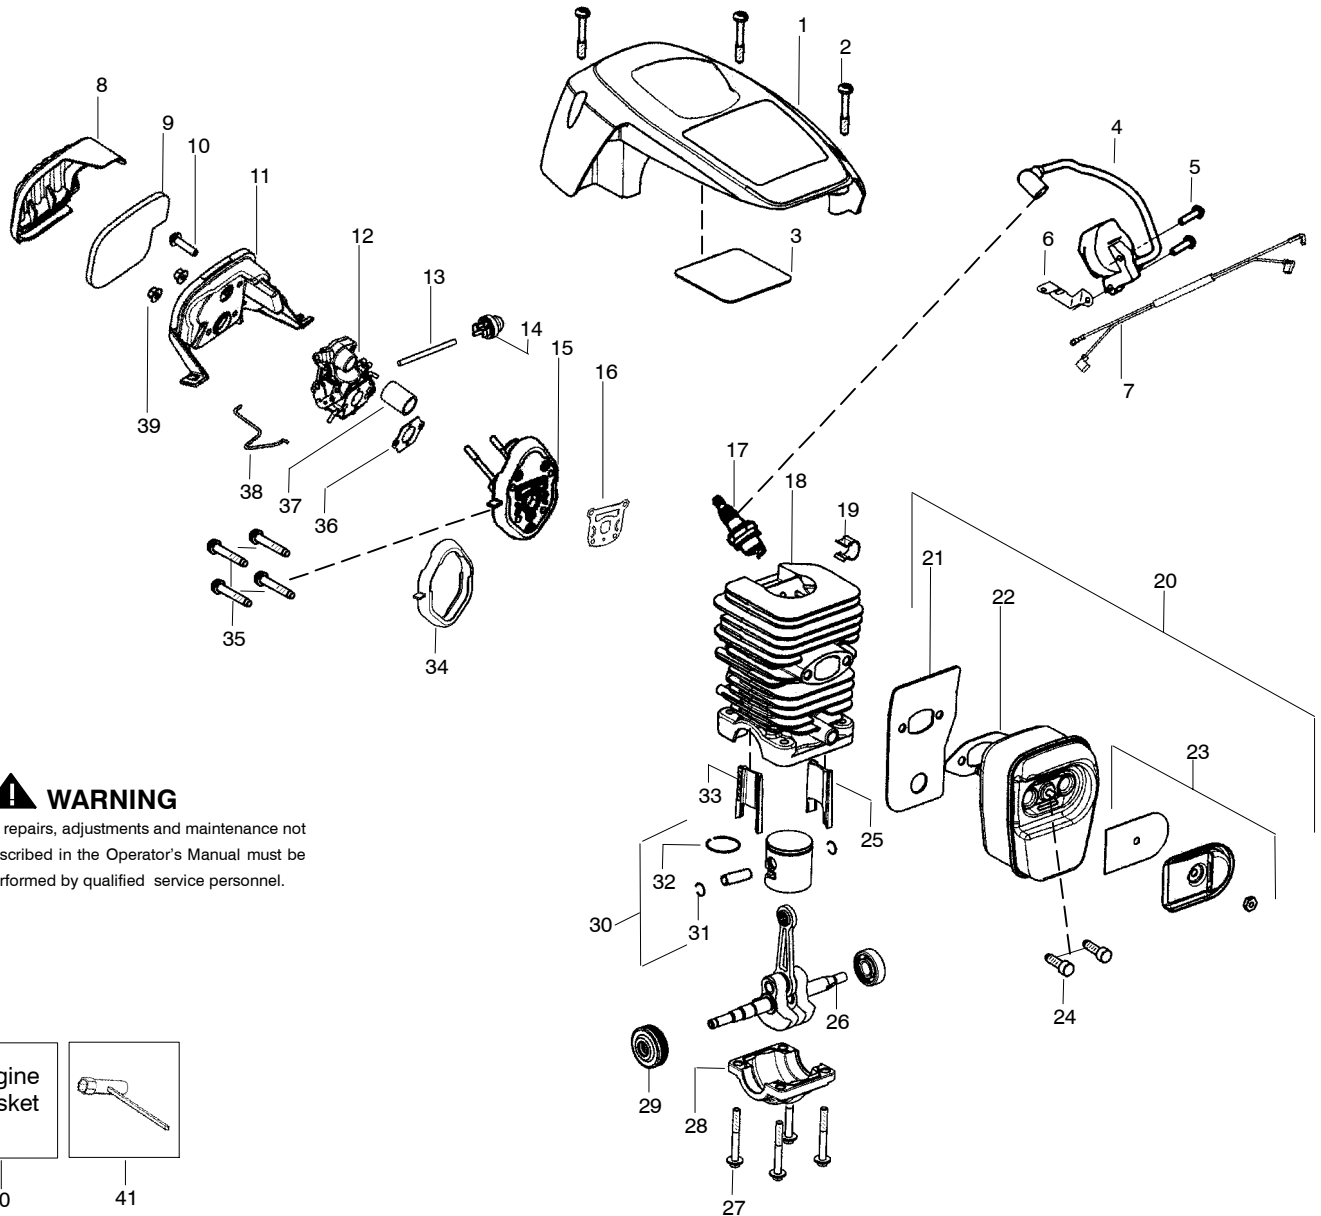

✓ = NEW PART NUMBER FOR THIS IPL

★ = REFER TO THE SERVICE REFERENCE INDICATED FOR MORE INFORMATION. (LOCATED AT END OF IPL)

PARTS LIST NO. 545103414		Poulan® PARTS LIST	CHAIN SAW MODEL(s) P4018
DATE 7/03/08	Replaces 545103414 - 6/06/08		Note: Illustration may differ from actual model due to design changes