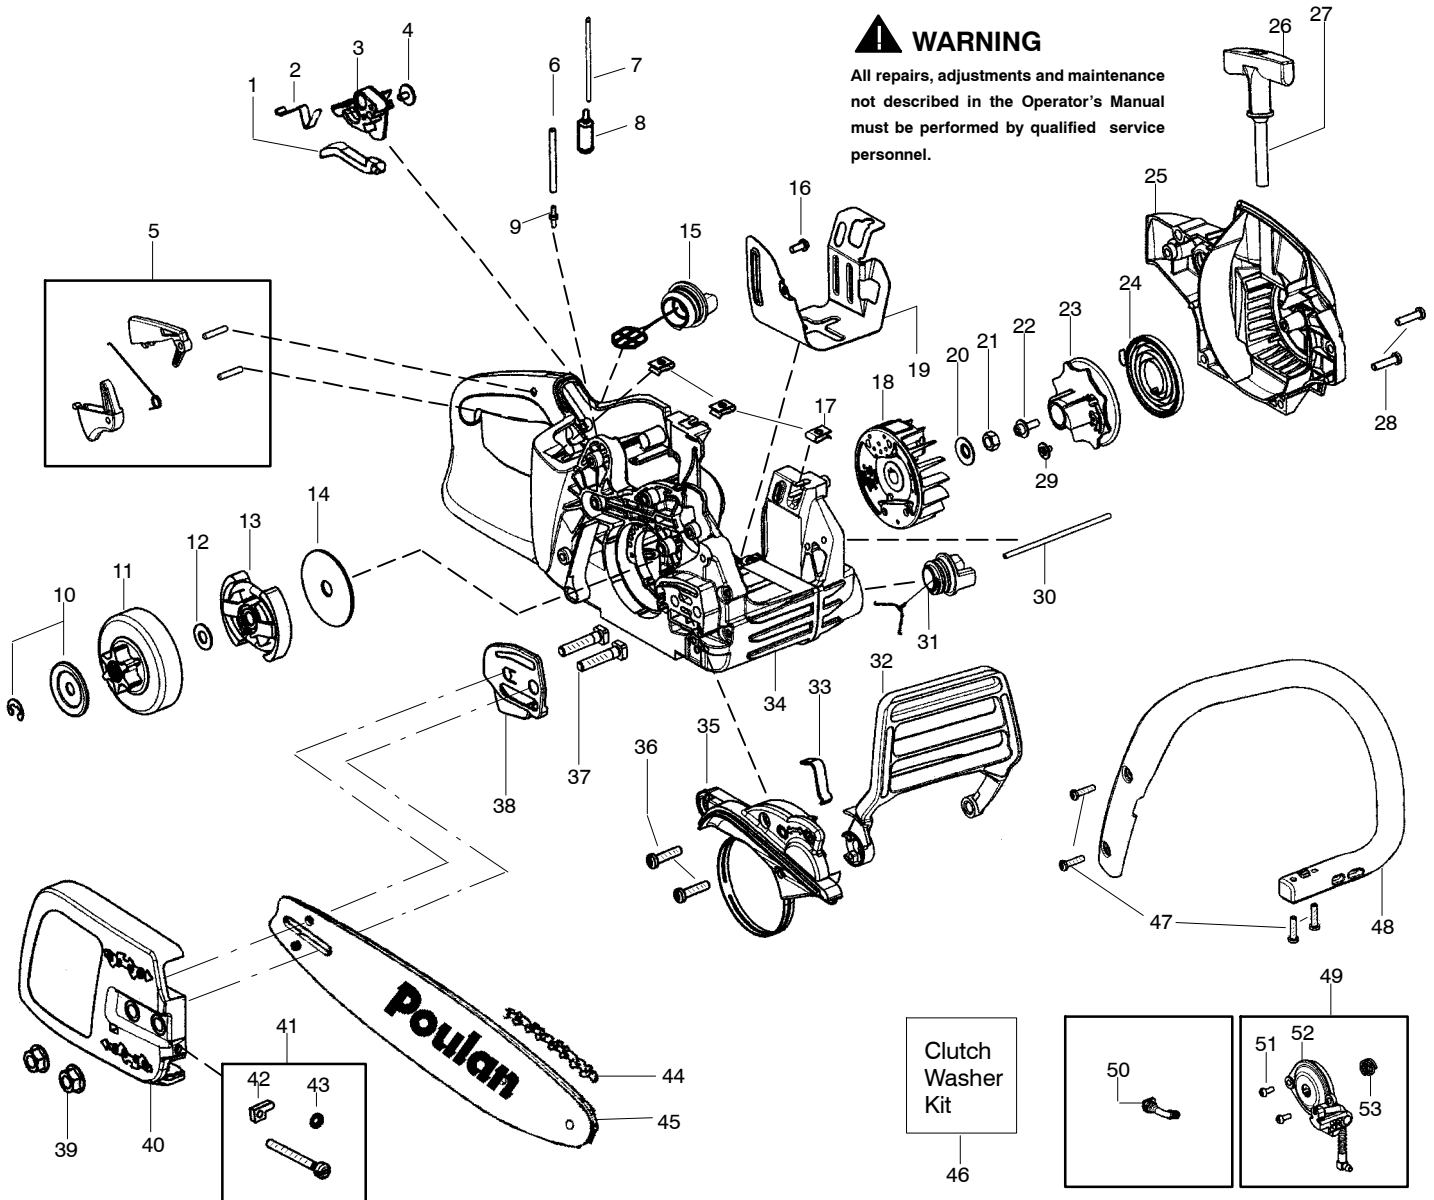

⚠ WARNING

All repairs, adjustments and maintenance not described in the Operator's Manual must be performed by qualified service personnel.

Ref.	Part No.	Description	Ref.	Part No.	Description	Ref.	Part No.	Description
1.	530057893	Knob-Choke	22.	530015920	Screw	40.	530058933	Assy-Clutch Cover (Incl. # 41)
2.	530057908	Spring-Ign. Switch	23.	530057890	Pulley-Starter	41.	530069611	Kit-Bar Adjust (Incl. 42,43)
3.	530057891	Lever-Ign. Switch	24.	530042095	Spring-Starter	42.	530015826	Pin-Bar Adjust
4.	530016080	Screw	25.	530058810	Housing-Fan	43.	530038593	Retainer-Bar Adjust
5.	530071888	Kit-Trigger/Lockout	26.	530056402	Handle-Starter	44.	952051338	Accy-18" Chain
6.	530069216	Kit-Fuel Line (Large)	27.	530069232	Kit-Rope	45.	952044418	Accy-18" Bar
7.	530069247	Kit-Fuel Line (Small)	28.	530016432	Screw	46.	530071945	Kit-Clutch Washer (Incl. 10,12)
8.	530095649	Assy-Fuel Pick Up	29.	530016080	Screw	47.	530016432	Screw
9.	530023877	Fitting-Fuel line	30.	530058786	Assy-Oil Vent	48.	530057888	Handle-Front
10.	530071945	Kit-Clutch Washer	31.	530057236	Assy-Oil Cap w/ret.	49.	530071891	Kit-Oil Pump (Incl. 51,52,53)
11.	530057905	Assy-Clutch Drum 3/8"	32.	530057897	Handguard	50.	530057924	Assy-Oil Pick Up
12.	530071945	Kit-Clutch Washer	33.	530016416	Spring-Handguard	51.	530016064	Screw
13.	530057907	Assy-Clutch	34.	530058870	Assy-Chassis (Incl. 5,6,7,8,9,15,16,17,19,31,33,37)	52.	530057931	Assy-Oil Pump
14.	530016419	Washer-Large Clutch	35.	530071893	Kit-Chainbrake	53.	530037820	Gear-Worm
15.	530047192	Assy-Fuel Cap w/ret	36.	530016432	Screw			
16.	530016064	Screw	37.	530016133	Bolt-Bar			
17.	530015922	Nut-"U" type speed	38.	530057910	Plate-Bar			
18.	530057937	Assy-Flywheel	39.	530015917	Nut-Bar			
19.	530057911	Shield-Heat						
20.	530015127	Washer-Flywheel						
21.	530016134	Nut-Flywheel						

✓ = NEW PART NUMBER FOR THIS IPL

★ = REFER TO THE SERVICE REFERENCE INDICATED FOR MORE INFORMATION. (LOCATED AT END OF IPL)