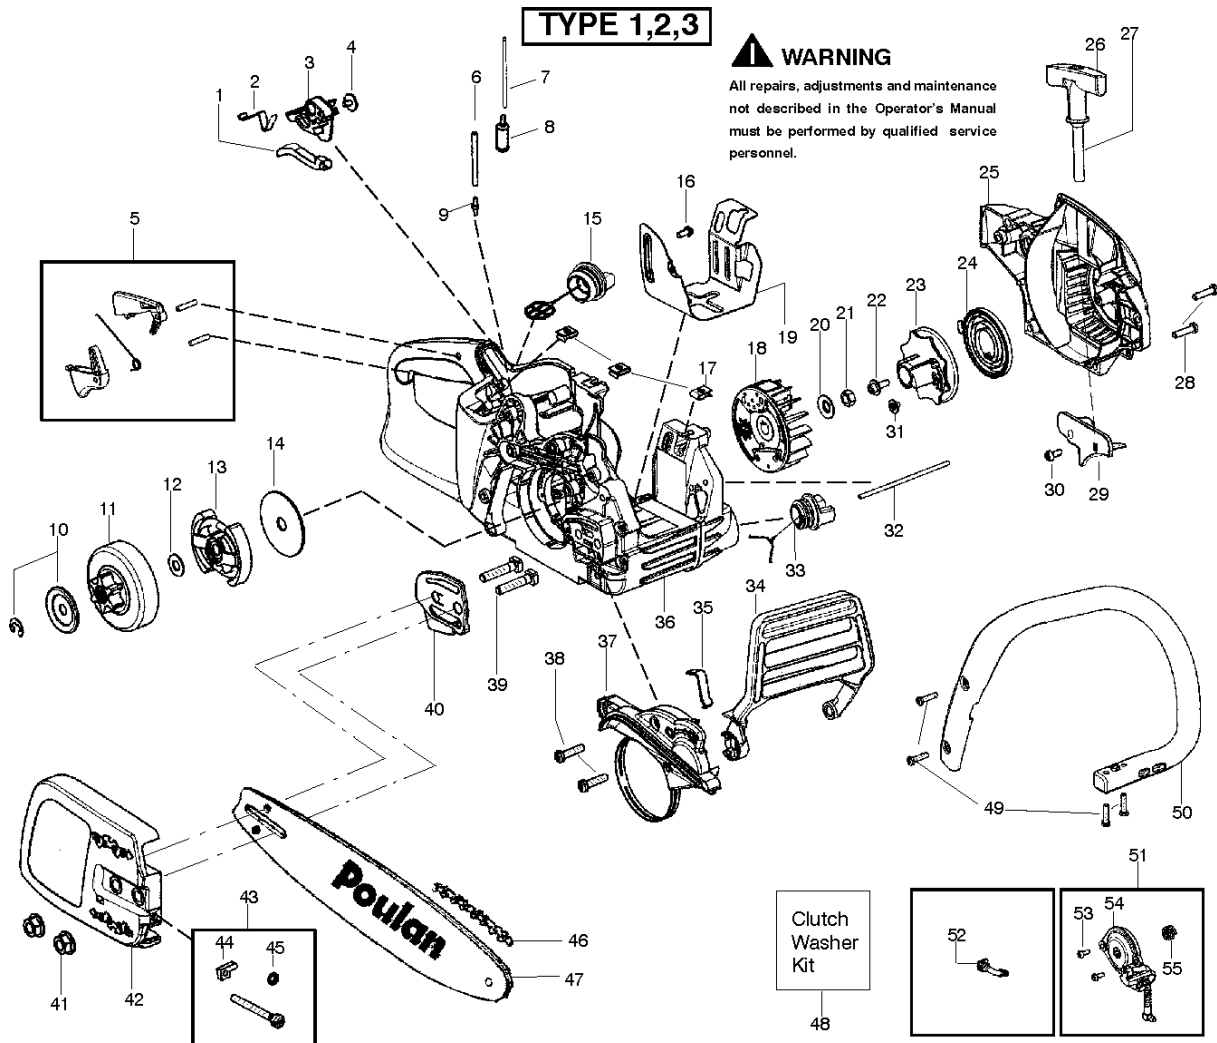

SPARE PARTS LIST

CHAIN SAWS

P3314, 952802026, 2012-01

CHASSIS & ENCLOSURES

P3314, 952802026, 2012-01

Ref	Part No	Description	Remark	QTY	KIT
1	530 05 78-93	KNOB CHOKE		1	
2	530 05 79-08	SPRING		1	
3	530 05 78-91	LEVER		1	
4	530 01 60-80	SCREW		1	
5	530 07 18-88	KIT TRIG AND LOCKOUT		1	
6	530 06 92-16	KIT	LARGE	1	
7	530 06 92-47	HOSE	SMALL	1	
8	530 09 56-49	ASSY FUEL PICK UP W/LINE		1	
9	530 02 38-77	NIPPLE		1	
10	530 07 19-45	KIT		1	
11	530 05 79-05	CLUTCH DRUM		1	
12	530 07 19-45	KIT		1	
13	530 05 79-07	CLUTCH ASSY		1	
14	530 01 64-19	WASHER		1	
15	577 85 85-01	ASSEMBLY		1	
16	530 01 60-64	SCREW		1	
17	530 01 59-22	NUT		1	
18	545 01 63-05	FLYWHEEL ASSY		1	
19	530 05 79-11	SHIELD		1	
20	530 01 51-27	WASHER		1	
21	530 01 61-34	NUT		1	
24	576 65 78-01	SPRING		1	
25	579 37 20-01	FAN HOUSING		1	29, 30
26	530 03 74-85	HANDLE		1	
27	530 06 92-32	STARTER ROPE		1	
28	530 01 64-32	SCREW		1	
29	578 15 22-01	BAFFLE		1	
30	545 22 71-01	SCREW		1	
31	530 01 60-80	SCREW		1	
32	530 05 87-86	ASSEMBLY		1	
33	530 05 72-36	TANK		1	
34	530 05 78-97	HAND GUARD		1	
35	530 01 64-16	SPRING		1	
36	577 86 25-01	ASSEMBLY		1	5-7,15,17,32,33,35,39
37	530 07 18-93	KIT		1	
38	530 01 64-32	SCREW		1	
39	530 01 61-33	BOLT		1	
40	530 05 79-10	PLATE BAR MOUNTING		1	
41	530 01 59-17	NUT		1	
42	530 05 89-33	ASSY CLUTCH COVER PLN GREEN		1	43
43	530 06 96-11	RETAINER		1	"44,45"
44	530 01 58-26	PEN		1	
45	530 03 85-93	RETAINER		1	
46	952 05 12-09	SAW CHAIN	14"	1	
47	952 04 43-68	BAR	14"	1	
48	530 07 19-45	KIT		1	"10, 12"
49	530 01 64-32	SCREW		1	
50	530 05 78-88	HANDLE		1	
51	530 07 18-91	KIT		1	"53, 54, 55"
52	530 05 79-24	ASSEMBLY		1	
53	545 22 71-01	SCREW		1	
54	530 05 79-31	OIL PUMP ASSY		1	
55	530 03 78-20	PISTON		1	