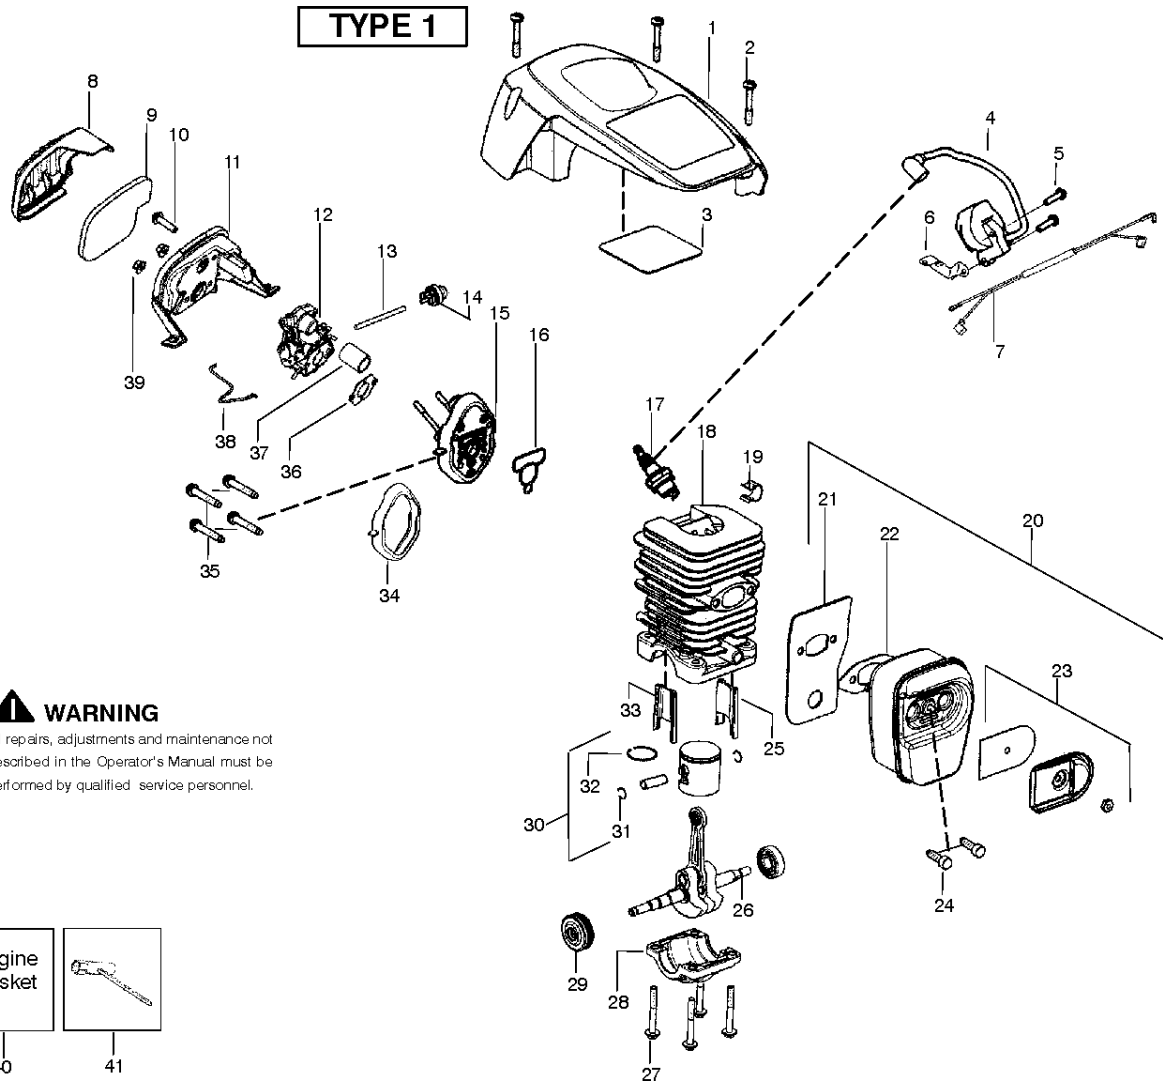

SPARE PARTS LIST

CHAIN SAWS

P3314, 952802026, 2012-01

CHASSIS & ENCLOSURES

P3314, 952802026, 2012-01

Ref	Part No	Description	Remark	QTY	KIT
1	530 05 78-93	KNOB CHOKE		1	
2	530 05 79-08	SPRING		1	
3	530 05 78-91	LEVER		1	
4	530 01 60-80	SCREW		1	
5	530 07 18-88	KIT TRIG AND LOCKOUT		1	
6	530 06 92-16	KIT	LARGE	1	
7	530 06 92-47	HOSE	SMALL	1	
8	530 09 56-49	ASSY FUEL PICK UP W/LINE		1	
9	530 02 38-77	NIPPLE		1	
10	530 07 19-45	KIT		1	
11	530 05 79-05	CLUTCH DRUM		1	
12	530 07 19-45	KIT		1	
13	530 05 79-07	CLUTCH ASSY		1	
14	530 01 64-19	WASHER		1	
15	577 85 85-01	ASSEMBLY		1	
16	530 01 60-64	SCREW		1	
17	530 01 59-22	NUT		1	
18	545 01 63-05	FLYWHEEL ASSY		1	
19	530 05 79-11	SHIELD		1	
20	530 01 51-27	WASHER		1	
21	530 01 61-34	NUT		1	
24	576 65 78-01	SPRING		1	
25	579 37 20-01	FAN HOUSING		1	29, 30
26	530 03 74-85	HANDLE		1	
27	530 06 92-32	STARTER ROPE		1	
28	530 01 64-32	SCREW		1	
29	578 15 22-01	BAFFLE		1	
30	545 22 71-01	SCREW		1	
31	530 01 60-80	SCREW		1	
32	530 05 87-86	ASSEMBLY		1	
33	530 05 72-36	TANK		1	
34	530 05 78-97	HAND GUARD		1	
35	530 01 64-16	SPRING		1	
36	577 86 25-01	ASSEMBLY		1	5-7,15,17,32,33,35,39
37	530 07 18-93	KIT		1	
38	530 01 64-32	SCREW		1	
39	530 01 61-33	BOLT		1	
40	530 05 79-10	PLATE BAR MOUNTING		1	
41	530 01 59-17	NUT		1	
42	530 05 89-33	ASSY CLUTCH COVER PLN GREEN		1	43
43	530 06 96-11	RETAINER		1	"44,45"
44	530 01 58-26	PEN		1	
45	530 03 85-93	RETAINER		1	
46	952 05 12-09	SAW CHAIN	14"	1	
47	952 04 43-68	BAR	14"	1	
48	530 07 19-45	KIT		1	"10, 12"
49	530 01 64-32	SCREW		1	
50	530 05 78-88	HANDLE		1	
51	530 07 18-91	KIT		1	"53, 54, 55"
52	530 05 79-24	ASSEMBLY		1	
53	545 22 71-01	SCREW		1	
54	530 05 79-31	OIL PUMP ASSY		1	
55	530 03 78-20	PISTON		1	