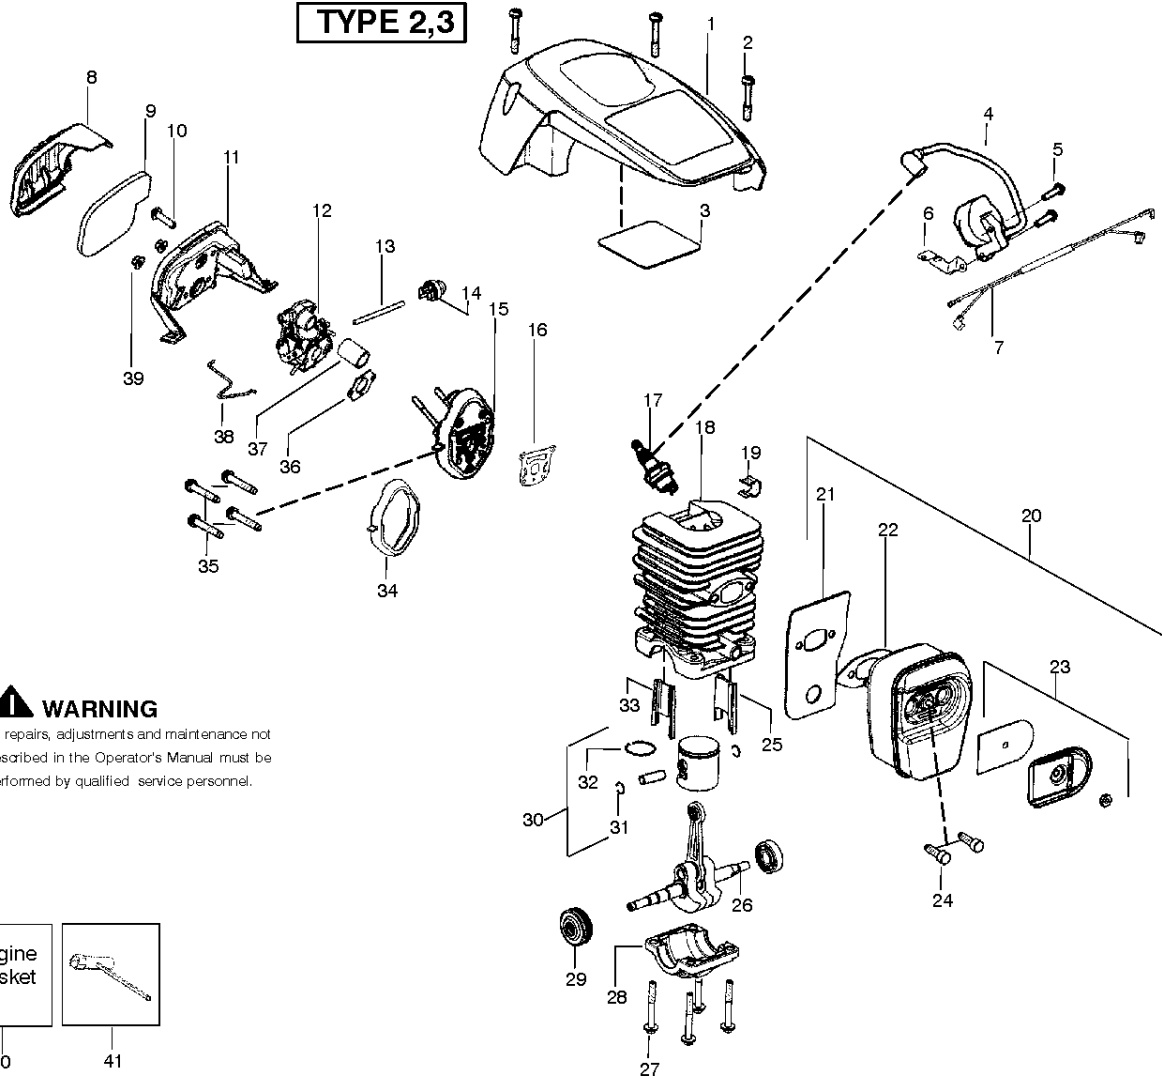

TYPE 2,3

ENGINE

P3314, 952802026, 2012-01

Ref	Part No	Description	Remark	QTY	KIT
1	530 05 88-37	SHIELD		1	2
2	530 01 61-53	SCREW		1	
3	530 05 90-06	TAPE REFLECTOR		1	
4	545 09 06-01	IGNITION MODULE		1	
5	530 01 64-32	SCREW		1	
6	530 04 74-42	PLATE		1	
7	530 05 79-43	ASSEMBLY		1	
8	530 05 86-87	COVER		1	
9	530 05 79-25	FILTER		1	
10	530 01 64-25	SCREW		1	
11	530 05 78-92	HSG FILTER		1	
12	545 07 06-01	CARBURETTOR		1	
12	545 16 32-01	ASSY WTA-30 CARB & P		1	
13	530 06 92-16	KIT	LARGE	1	
14	530 04 77-21	PRIMER		1	
15	530 07 18-89	KIT		1	"16, 34, 37"
16	530 07 18-94	KIT		1	
17	952 03 01-50	SPARK PLUG	RCJ-7Y	1	
18	530 07 18-84	KIT		1	"25, 33"
19	530 01 61-36	CLAMP		1	
20	545 00 60-07	KIT MUFFLER SAS NON CAT		1	"21, 22, 23, 24"
21	530 05 79-42	MUFFLER		1	
22	530 07 18-94	KIT	KIT	1	
23	545 00 60-56	SHAFT		1	
24	530 01 63-38	BOLT		1	
25	545 01 53-01	INSERT	BLACK	1	
26	545 11 29-01	CRANKSHAFT ASSY		1	
27	530 01 64-17	BOLT		1	
28	530 05 79-41	CRANKCASE		1	
29	530 05 63-63	BEARING		1	
30	530 07 18-83	KIT		1	"31, 32"
31	530 01 56-97	LOCKING RING		1	
32	530 03 87-29	PISTON RING		1	
33	545 01 54-01	INSERT	GRAY	1	
34	530 07 18-94	KIT	KIT	1	
35	530 01 64-26	SCREW		1	
36	530 07 18-94	KIT	KIT	1	
37	530 05 79-26	TUBE		1	
38	530 05 79-09	WIRE THROTTLE		1	
39	530 01 61-01	NUT		1	
40	530 07 18-94	KIT		1	"16, 22, 34, 36"
41	530 03 11-63	WRENCH		1