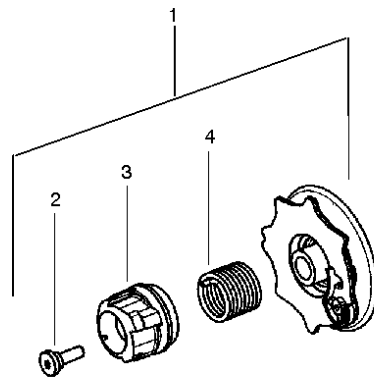

***** **Service Reference** *****

Your unit may have been built with either one of two starter pulley systems. Please identify the type of pulley system your unit has and order parts accordingly.

Standard Pulley System

5. 530015920 Screw
6. 530057890 Pulley

Spring Assist Pulley System

1. 530071966 Kit -Starter Pulley
2. 530021179 Screw
3. 530059677 Hub
4. 530021180 Spring