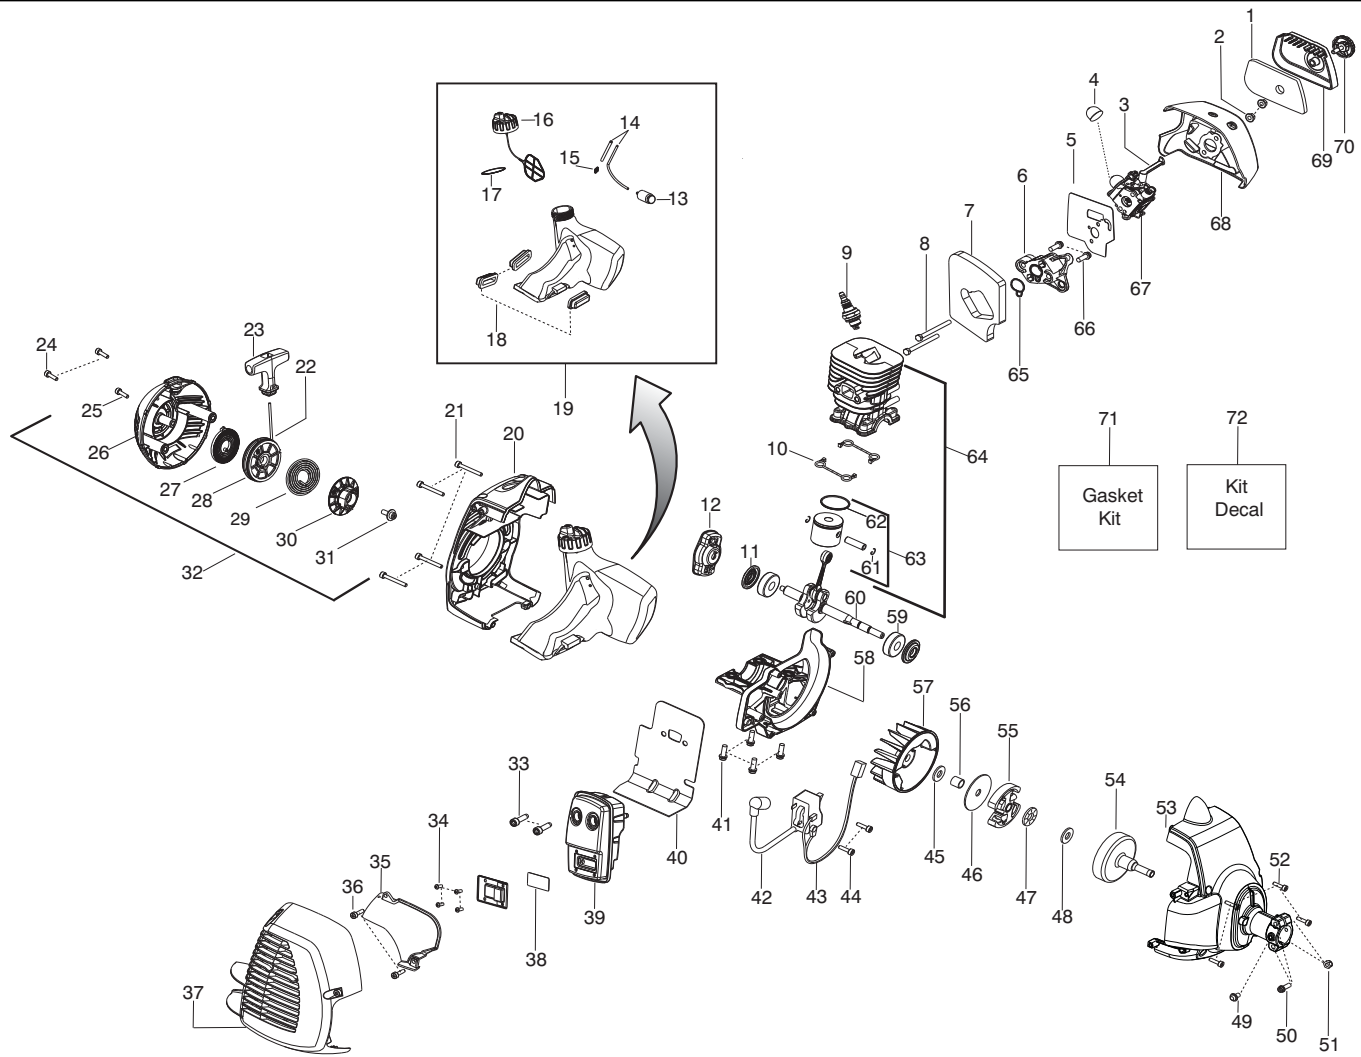

# 128R (ROW)

**Spare parts**

**Ersatzteile**

**Pièces détachées**

**Reserve onderdelen**

**Repuestos**

**Reservdelar**

<b>Parts List No.</b> 545192147		<b>Husqvarna</b> ® PARTS LIST	<b>MODEL</b> 128R (RoW)
<b>Date</b> 8/10/11	<b>Replaces</b> 545192147 - 8/19/10		<b>NOTE :</b> Illustration may differ from actual model due to design changes.

✓ = New Part Number For This IPL

★ = Refer to the Service Reference Indicated for more information.(Located at the END of the IPL)

<b>Parts List No.</b> 545192147		<b>Husqvarna</b> ® PARTS LIST	<b>MODEL</b> 128R (RoW)
<b>Date</b> 8/10/11	<b>Replaces</b> 545192147 - 8/19/10		<b>NOTE</b> : Illustration may differ from actual model due to design changes.