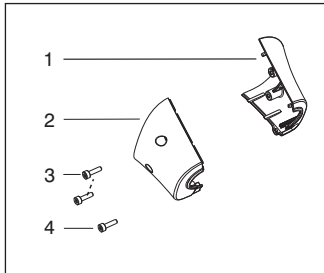

Parts List No. 545192147		Husqvarna® PARTS LIST	MODEL 128R (RoW)	
Date 8/10/11	Replaces 545192147 - 8/19/10		NOTE : Illustration may differ from actual model due to design changes.	Page: 3

***** **Service Reference** *****

Note : Due to product improvements, your unit may have a different nose cone assembly.
Please refer to the serial number on your unit and order the parts below.

Serial Number - 2010-72N and lower, please use the following parts:

- Ref.# 1 - 545036401 - Nose Cone - LH
- Ref.# 2 - 545036501 - Nose Cone - RH
- Ref.# 3 - 530016448 - Screw
- Ref.# 4 - 530016449 - Screw

Serial Number - 2010-73N and higher, please use the following parts: