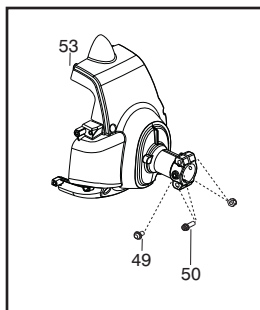

Serial Number - 2010-73N and higher, please use the following parts:

- Ref.# 49 - 530015805 - Screw
- Ref.# 50 - 530015774 - Screw
- Ref.# 53 - 545205201 - Assy. - Fan Housing