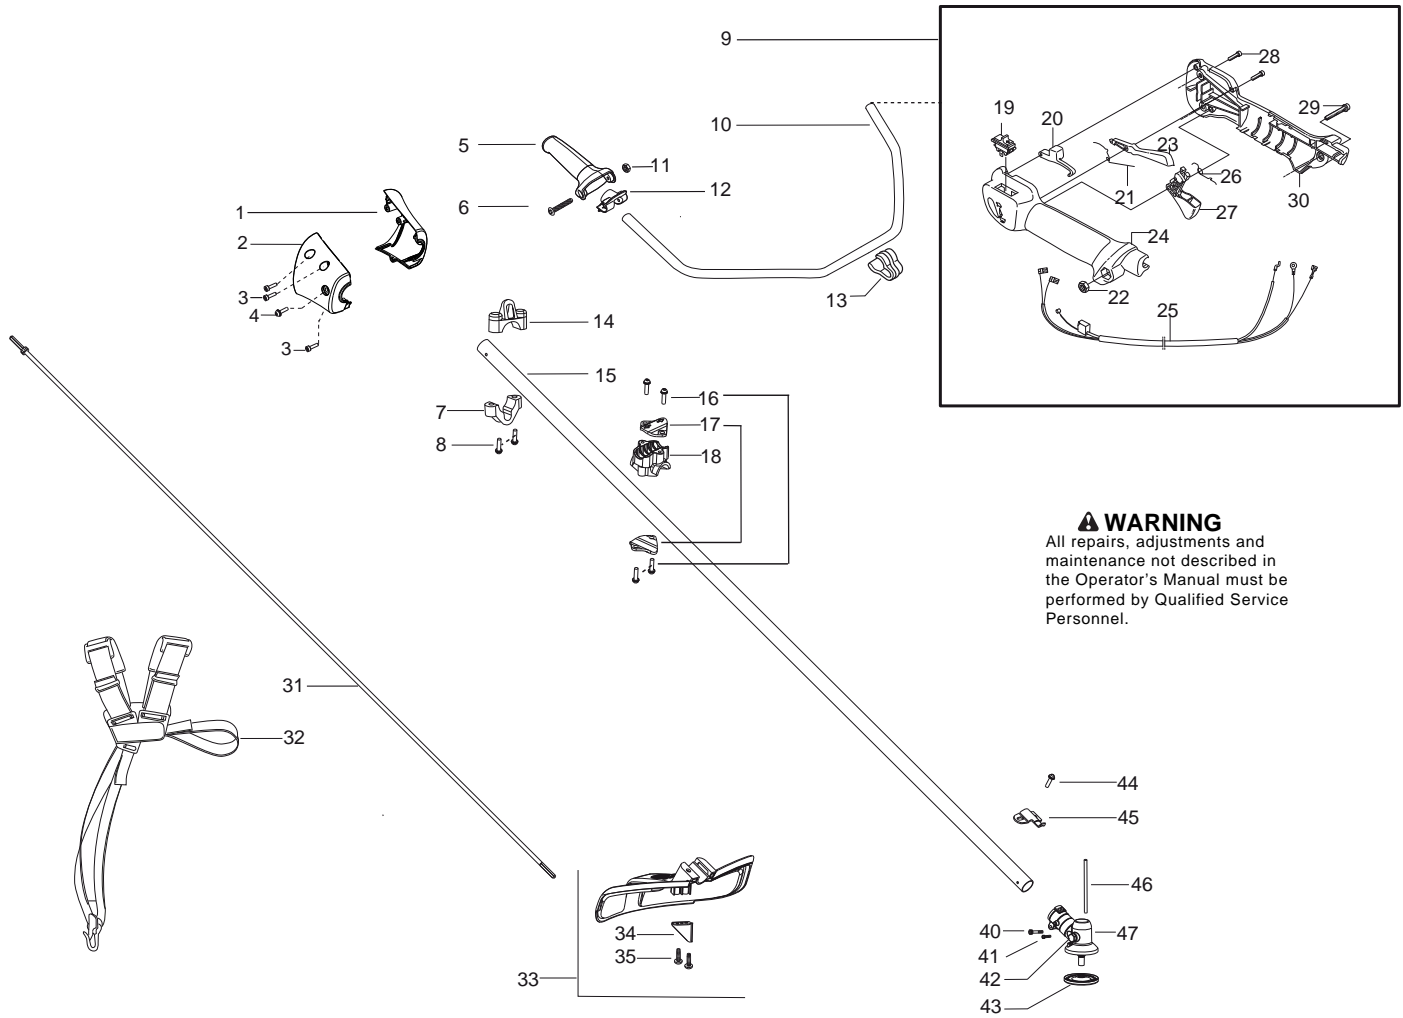

# 128R (ROW)

**Spare parts**

**Ersatzteile**

**Pièces détachées**

**Reserve onderdelen**

**Repuestos**

**Reservdelar**

<b>Parts List No.</b> 545192147		<b>Husqvarna</b> ® PARTS LIST	<b>MODEL</b> 128R (RoW)
<b>Date</b> 8/10/11	<b>Replaces</b> 545192147 - 8/19/10		<b>NOTE :</b> Illustration may differ from actual model due to design changes.

✓ = New Part Number For This IPL

★ = Refer to the Service Reference Indicated for more information.(Located at the END of the IPL)

<b>Parts List No.</b> 545192147		<b>Husqvarna</b> ® PARTS LIST	<b>MODEL</b> 128R (RoW)
<b>Date</b> 8/10/11	<b>Replaces</b> 545192147 - 8/19/10		<b>NOTE</b> : Illustration may differ from actual model due to design changes.