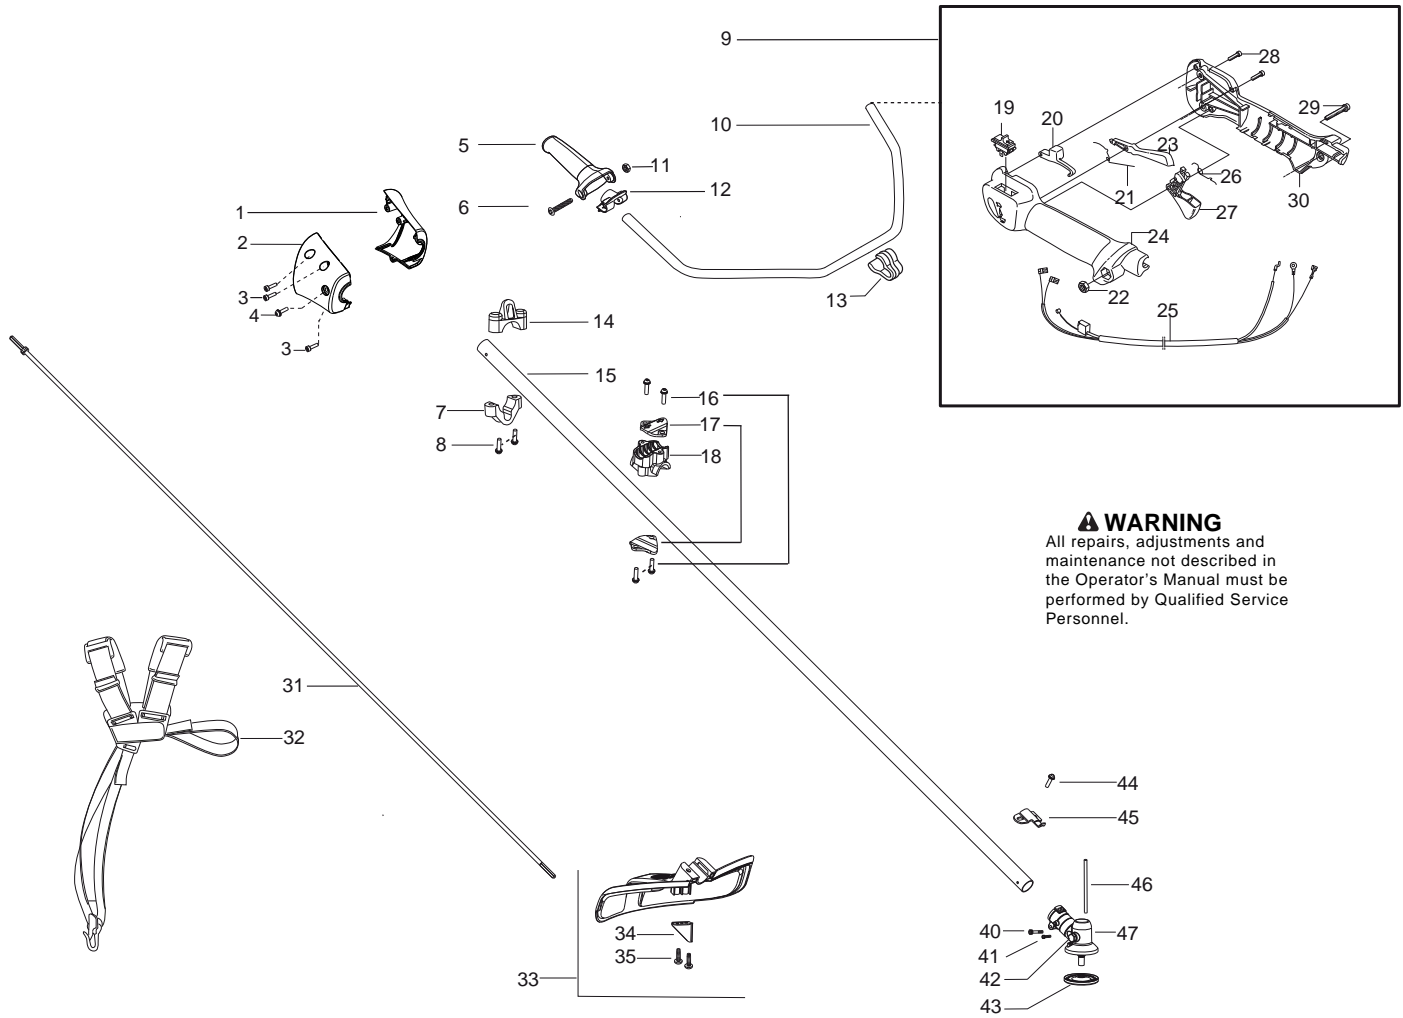

128R (ROW)

Spare parts

Ersatzteile

Pièces détachées

Reserve onderdelen

Repuestos

Reservdelar

Parts List No. 545192147		Husqvarna ® PARTS LIST	MODEL 128R (RoW)
Date 8/10/11	Replaces 545192147 - 8/19/10		NOTE : Illustration may differ from actual model due to design changes.

★ = New Part Number For This IPL

★ = Refer to the Service Reference Indicated for more information.(Located at the END of the IPL)

Parts List No. 545192147		Husqvarna ® PARTS LIST	MODEL 128R (RoW)
Date 8/10/11	Replaces 545192147 - 8/19/10		NOTE : Illustration may differ from actual model due to design changes.

✓ = New Part Number For This IPL

★ = Refer to the Service Reference Indicated for more information.(Located at the END of the IPL)

Parts List No. 545192147		Husqvarna ® PARTS LIST	MODEL 128R (RoW)
Date 8/10/11	Replaces 545192147 - 8/19/10		NOTE : Illustration may differ from actual model due to design changes.