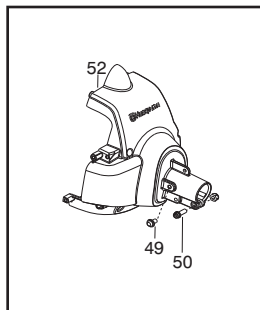

Serial Number - 2010-72N and lower, please use the following parts:

- Ref.# 49 - 530016469 - Screw
- Ref.# 50 - 530016470 - Screw
- Ref.# 52 - 545017501 - Assy. - Fan Housing