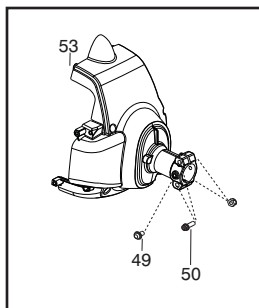

Serial Number - 2010-73N and higher, please use the following parts:

- Ref.# 49 - 530015805 - Screw
- Ref.# 50 - 530015774 - Screw
- Ref.# 53 - 545205201 - Assy. - Fan Housing