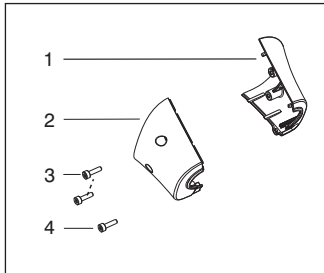

Parts List No. 545192147		Husqvarna® PARTS LIST	MODEL 128R (RoW)	
Date 8/10/11	Replaces 545192147 - 8/19/10		NOTE : Illustration may differ from actual model due to design changes.	Page: 3

***** Service Reference *****

Note : Due to product improvements, your unit may have a different nose cone assembly.
Please refer to the serial number on your unit and order the parts below.

Serial Number - 2010-72N and lower, please use the following parts:

- Ref.# 1 - 545036401 - Nose Cone - LH
- Ref.# 2 - 545036501 - Nose Cone - RH
- Ref.# 3 - 530016448 - Screw
- Ref.# 4 - 530016449 - Screw

Serial Number - 2010-73N and higher, please use the following parts: