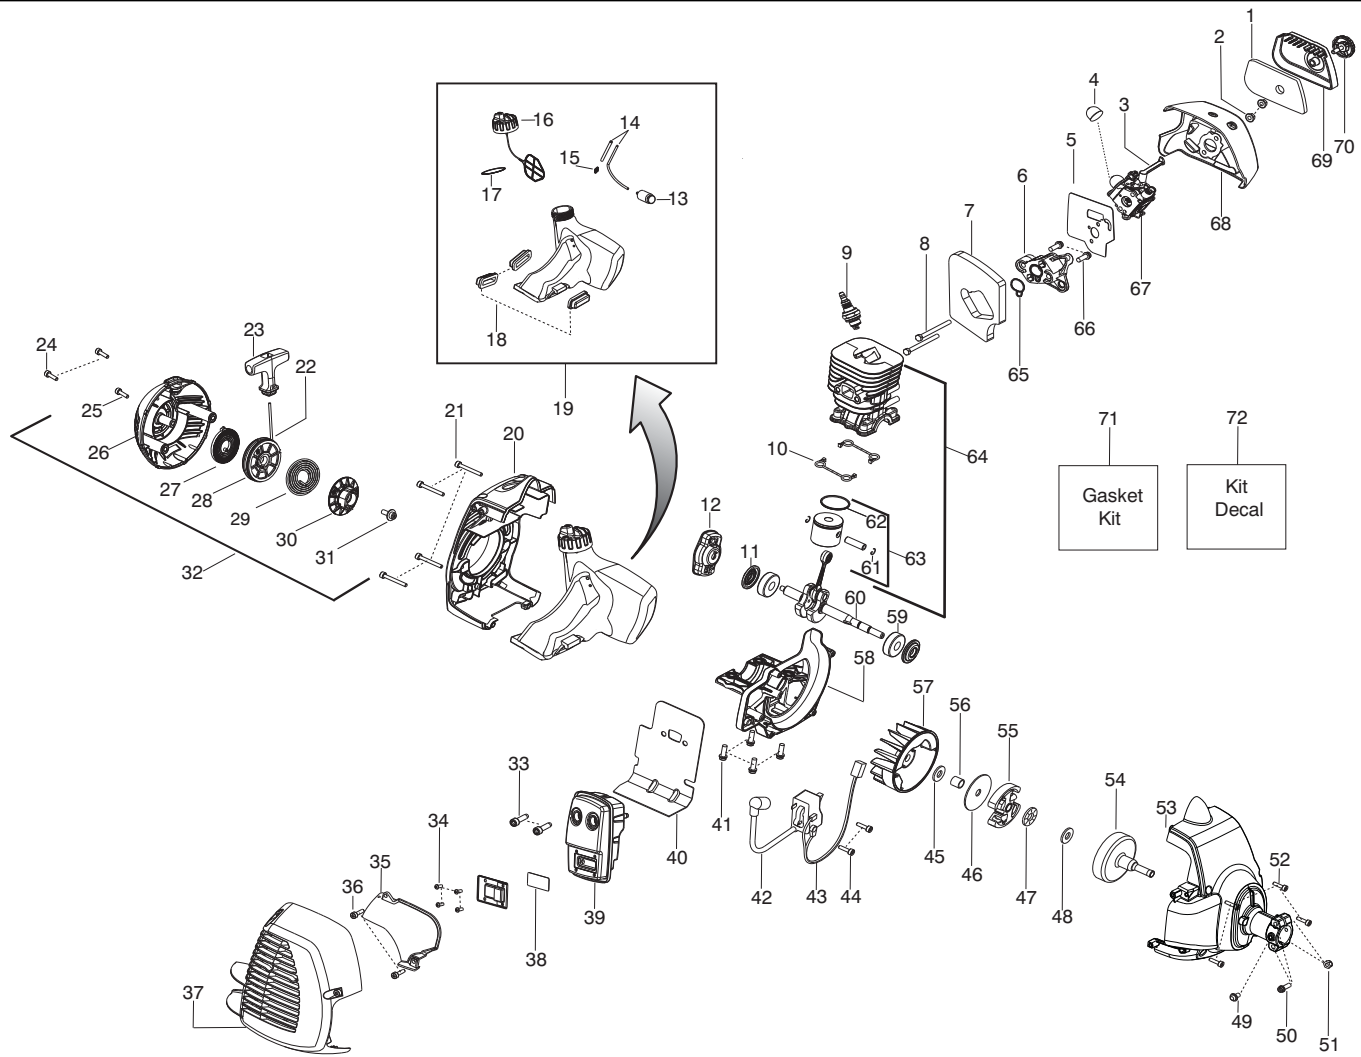

128R (ROW)

Spare parts

Ersatzteile

Pièces détachées

Reserve onderdelen

Repuestos

Reservdelar

Parts List No. 545192147		Husqvarna ® PARTS LIST	MODEL 128R (RoW)
Date 8/10/11	Replaces 545192147 - 8/19/10		NOTE : Illustration may differ from actual model due to design changes.

★ = New Part Number For This IPL

★ = Refer to the Service Reference Indicated for more information.(Located at the END of the IPL)

Parts List No. 545192147		Husqvarna ® PARTS LIST	MODEL 128R (RoW)
Date 8/10/11	Replaces 545192147 - 8/19/10		NOTE : Illustration may differ from actual model due to design changes.

✓ = New Part Number For This IPL

★ = Refer to the Service Reference Indicated for more information.(Located at the END of the IPL)

Parts List No. 545192147		Husqvarna ® PARTS LIST	MODEL 128R (RoW)
Date 8/10/11	Replaces 545192147 - 8/19/10		NOTE : Illustration may differ from actual model due to design changes.