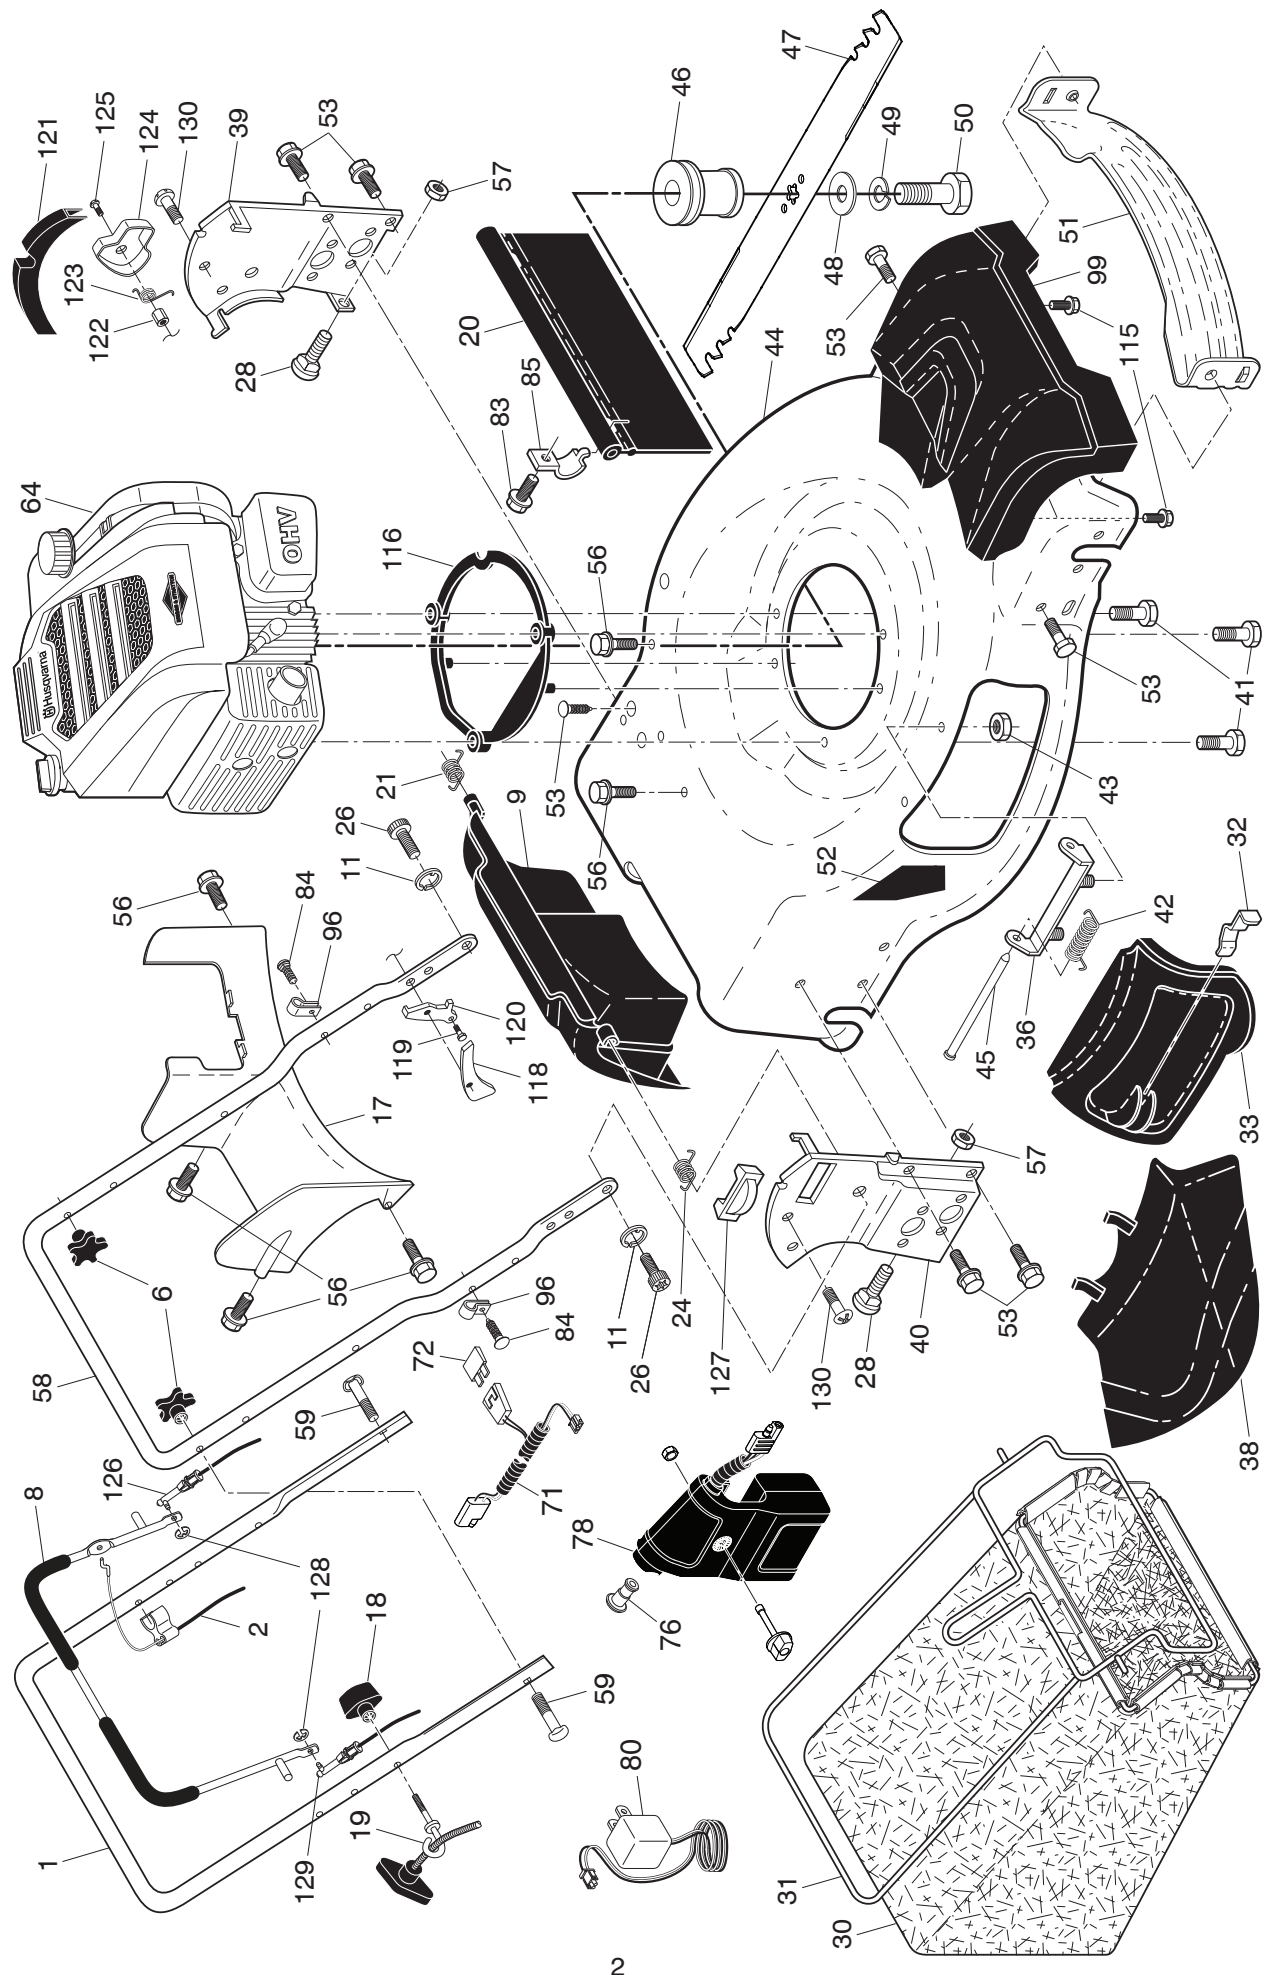

HUSQVARNA ROTARY LAWN MOWER - MODEL NUMBER HU725AWDEX (MFG. ID. NUMBER 96143012400)

HUSQVARNA ROTARY LAWN MOWER - MODEL NUMBER HU725AWDEX (MFG. ID. NUMBER 96143012400)

KEY NO.	PART NO.	DESCRIPTION	KEY NO.	PART NO.	DESCRIPTION	KEY NO.	PART NO.	DESCRIPTION
1	580 63 87-06	Upper Handle Assembly	52	532 18 21-66	Decal, Warning, Cut Finger	119	585 48 76-01	(not shown)
2	532 44 03-86	Cable, Engine Zone Control	53	817 00 05-10	Screw	120	585 25 09-01	Bolt, Pawl
6	532 18 23-98	Handle Knob	56	817 41 13-12	Screw, Hex Washer Head #13 x 3/4	121	585 25 10-01	Pawl, LH (shown)
8	585 25 18-06	Control Bar	57	532 15 53-77	Nut, Hex	121	585 79 71-01	Pawl, RH (not shown)
9	585 84 76-04	Rear Door Assembly	58	585 25 07-02	Handle, Lower	585 79 71-02		Bracket, Grassbag, LH (shown)
11	579 48 28-01	E-Ring, Door/Handle Pivot	59	532 19 15-74	Bolt, Handle			Bracket, Grassbag, RH (not shown)
17	581 78 21-01	Rear Baffle	64	- - -	Engine, Briggs & Stratton, Model Number 104M05-0073-F1	122	585 48 77-01	Nut, Hex, M6
18	581 91 26-01	T-Knob			(For engine service and replacement parts, call Briggs & Stratton at 1-800-233-3723)	123	585 48 83-01	Spring, Torsion, LH (shown)
19	581 90 21-01	Rope Guide			Wiring Harness Graphics	124	585 45 46-01	Spring, Torsion, RH (not shown)
20	532 44 45-01	Rear Skirt	71	591 12 43-02	Fuse, 40 Amp			Cover, EZ Store, Outside, LH (shown)
21	532 41 99-49	Spring, Rear Door, LH, Black	72	532 42 59-37	Starter Button	586 79 44-01		Cover, EZ Store, Outside, RH
24	532 41 99-48	Spring, Rear Door, RH, Grey	76	580 91 52-02	Electric Start Assembly (Includes Switch and Battery)	586 79 43-01		Cable, EZ Store, LH
26	532 41 99-45	Screw, Rear Door/Handle Pivot	78	591 12 33-02	Charger, Battery	125	585 54 79-01	Lift Assembly, Rear Door
28	586 21 25-01	Bolt, Carriage 5/16-18 x 5/8	80	587 00 71-01	Screw, Hex Washer Head	126	585 25 16-01	E-Ring
30	580 94 34-08	Grassbag	83	532 75 00-97	Fastener, Push	127	585 25 24-01	Cable, EZ Store, RH
31	585 05 47-02	Frame, Grass Catcher	84	532 42 81-24	Mounting Bracket, Rear Skirt	128	585 98 47-01	Screw
32	532 44 11-92	Latch, Mulcher Door	85	532 43 45-30	Clip, Cable	129	585 25 17-05	Operator's Manual, English / Spanish
33	532 41 99-27	Mulcher Door	96	532 19 79-91	Front Shroud Assembly	130	532 14 18-41	Operator's Manual, French
36	532 17 57-35	Bracket, Hinge	99	585 66 87-01	Screw	--	115 86 41-96	Operator's Manual, Portuguese
38	532 42 61-29	Discharge Deflector	115	581 33 00-01	Spacer, Engine	--		
39	585 25 04-02	Handle Bracket, LH	116	581 74 56-01	Cover, EZ Store, Inside, LH (shown)	--		
40	585 25 03-02	Handle Bracket, RH	118	586 80 86-01	Cover, EZ Store, Inside, RH			
41	532 85 09-99	Screw, Dogpoint 3/8-16 x 1-1/8						
42	532 19 30-00	Spring, Hinge						
43	532 43 81-30	Nut, Hex						
44	581 70 83-54	Kit, Lawn Mower Housing						
45	532 17 56-50	Rod, Hinge						
46	581 65 09-01	Blade Adapter / Pulley						
47	587 19 96-01	Blade, 22"						
48	532 85 10-74	Washer, Hardened						
49	532 85 02-63	Washer, Helical						
50	532 17 96-17	Bolt, Hex Head, Grade 8 3/8-24 x 1-3/8						
51	532 43 05-99	Front Baffle						

NOTE: All component dimensions given in U.S. inches. 1 inch = 25.4 mm. **IMPORTANT:** Use only Original Equipment Manufacturer (O.E.M.) replacement parts. Failure to do so could be hazardous, damage your lawn mower and void your warranty.