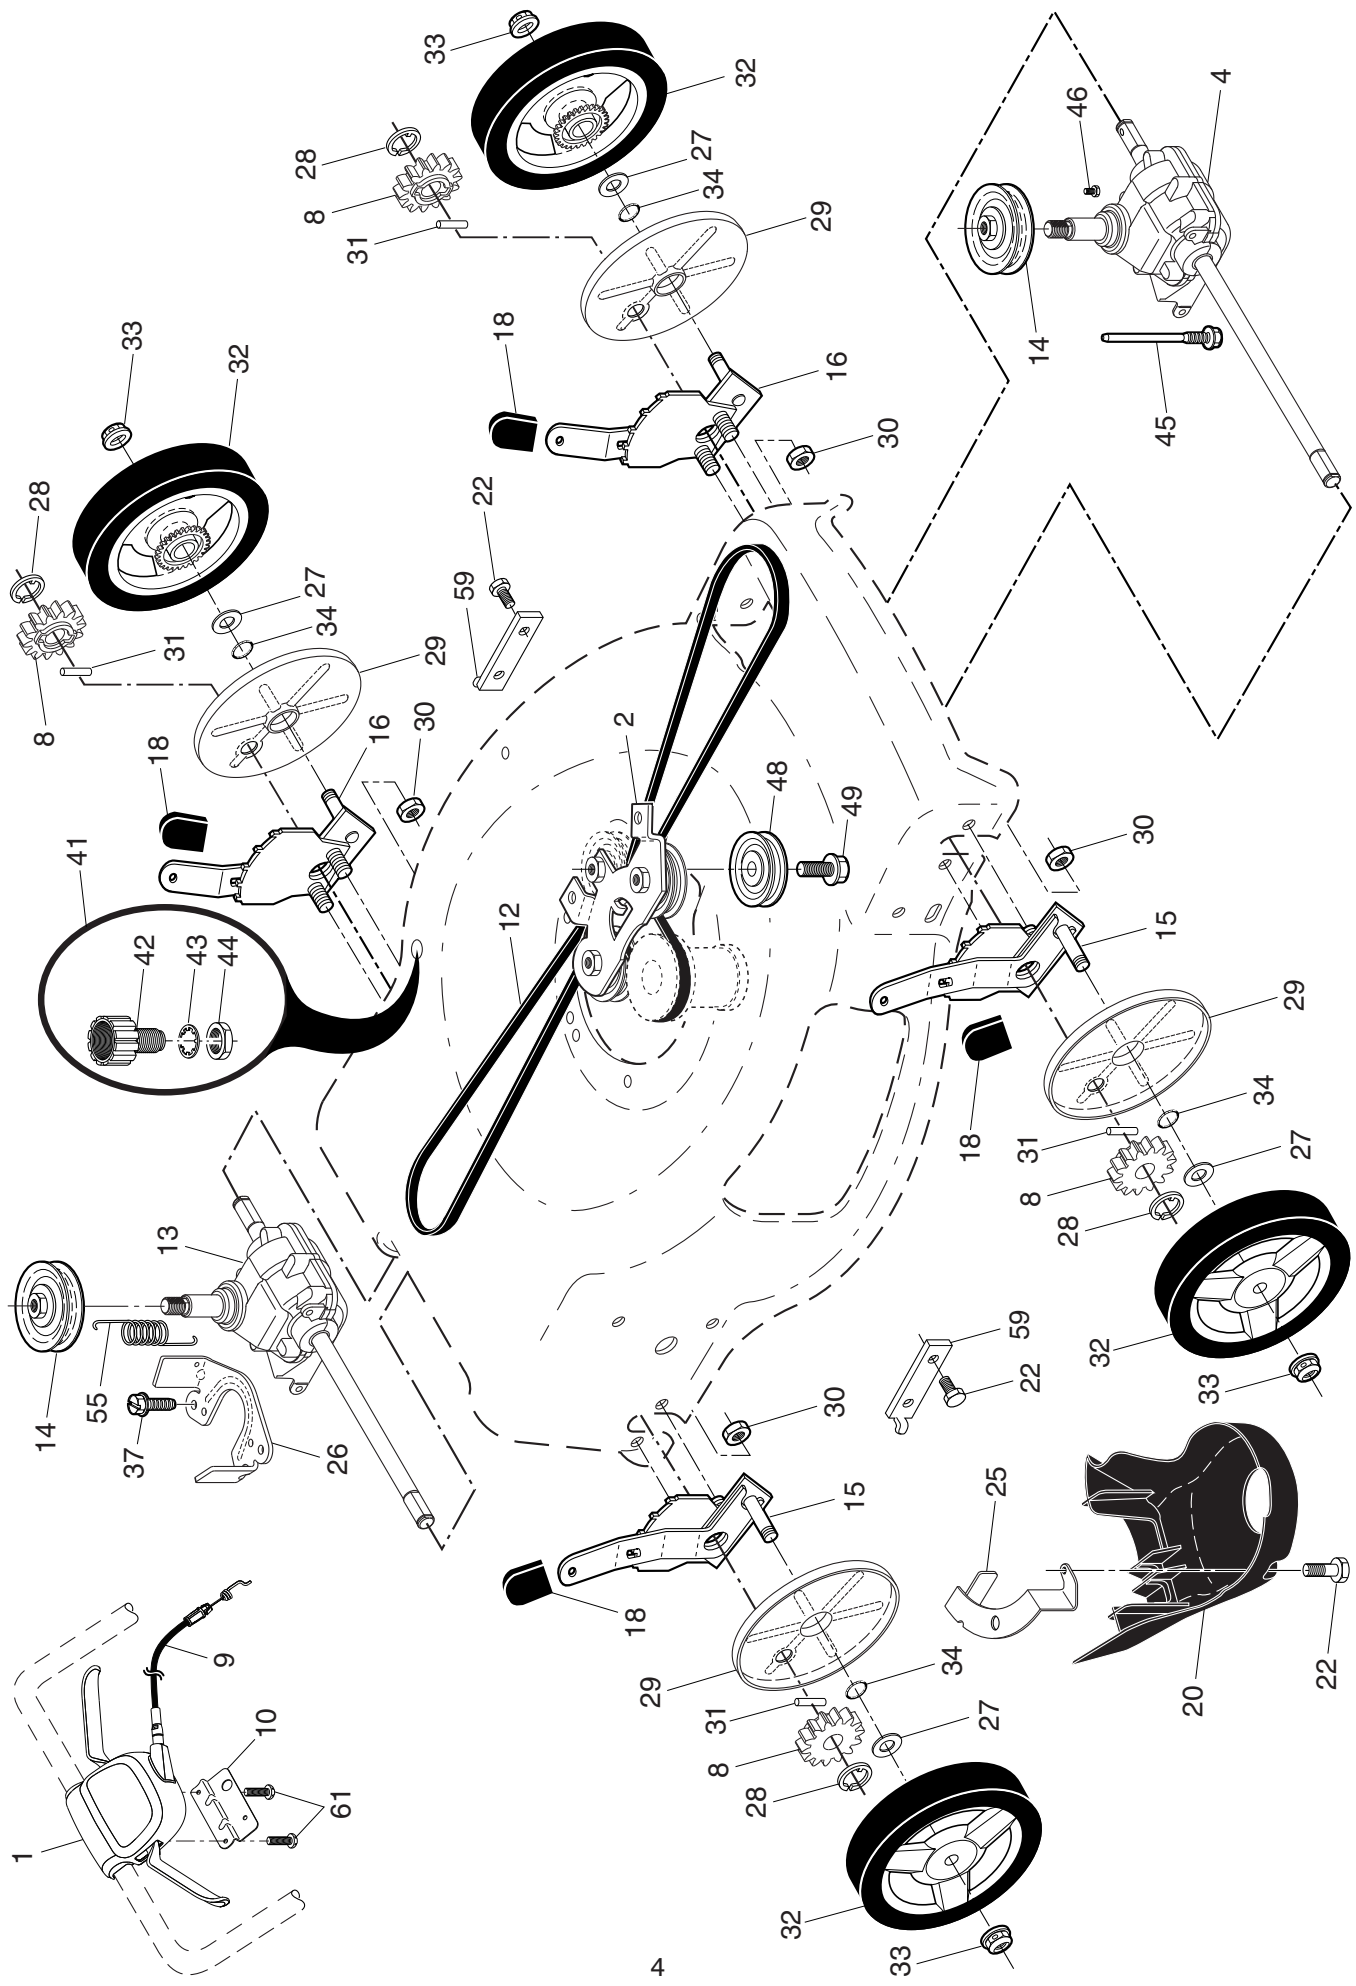

NOTE: All component dimensions given in U.S. inches. 1 inch = 25.4 mm. **IMPORTANT:** Use only Original Equipment Manufacturer (O.E.M.) replacement parts. Failure to do so could be hazardous, damage your lawn mower and void your warranty.

HUSQVARNA ROTARY LAWN MOWER - MODEL NUMBER HU725AWDEX (MFG. ID. NUMBER 96143012400)

HUSQVARNA ROTARY LAWN MOWER - MODEL NUMBER HU725AWDEX (MFG. ID. NUMBER 96143012400)

KEY NO.	PART NO.	DESCRIPTION	KEY NO.	PART NO.	DESCRIPTION
1	501 40 75-02	Drive Control Assembly (Includes Cable)	28	812 00 00-58	E-Ring 7/16
2	586 07 28-02	Mounting Bracket, Idler Pulleys	29	581 84 04-01	Cover, Dust, Wheel
4	589 59 92-01	Gearcase Assembly, Front, Complete	30	532 43 81-30	Nut, Hex
8	532 40 48-35	Pinion	31	532 40 48-45	Pawl, Drive
9	581 95 21-01	Cable, Drive	32	580 36 53-01	Wheel & Tire Assembly
10	587 24 93-02	Mounting Bracket, Drive Control	33	532 40 91-48	Nut, Flangelock 3/8-16
12	580 36 46-03	Belt, Drive	34	532 19 74-80	O-Ring
13	581 68 08-01	Gearcase Assembly, Rear, Complete	37	532 16 34-09	Screw, Hex Washer Head #13 x 3/4
14	586 96 30-01	Pulley, Drive	41	532 42 11-14	Kit, Water Washout Assembly
15	581 49 79-08	Wheel Adjuster Assembly, RH	42	532 41 97-35	Fitting, Water Washout
16	581 49 79-07	Wheel Adjuster Assembly, LH	43	532 41 55-85	Washer, Lock, Internal Tooth
18	532 70 10-37	Knob, Wheel Adjuster	44	532 41 55-86	Locknut, Hex, with O-Ring
20	580 80 69-01	Debris Shield	45	587 43 82-01	Belt Keeper, Gearcase, Front
22	817 00 05-10	Screw, Hex Head 1/4-20	46	584 29 94-01	Screw, Hi-Lo Thread 5/16 x 1
25	532 42 60-65	Mounting Bracket, Debris Shield	48	587 97 30-01	Pulley Assembly, Idler
26	581 15 25-02	Belt Keeper, Gearcase, Rear	49	581 33 45-01	Screw, Hi-Lo Thread #12 x 5/8
27	532 06 77-25	Washer, Flat	55	581 35 13-01	Spring, Tension
			59	532 44 21-13	Support Bracket
			61	532 18 16-98	Screw