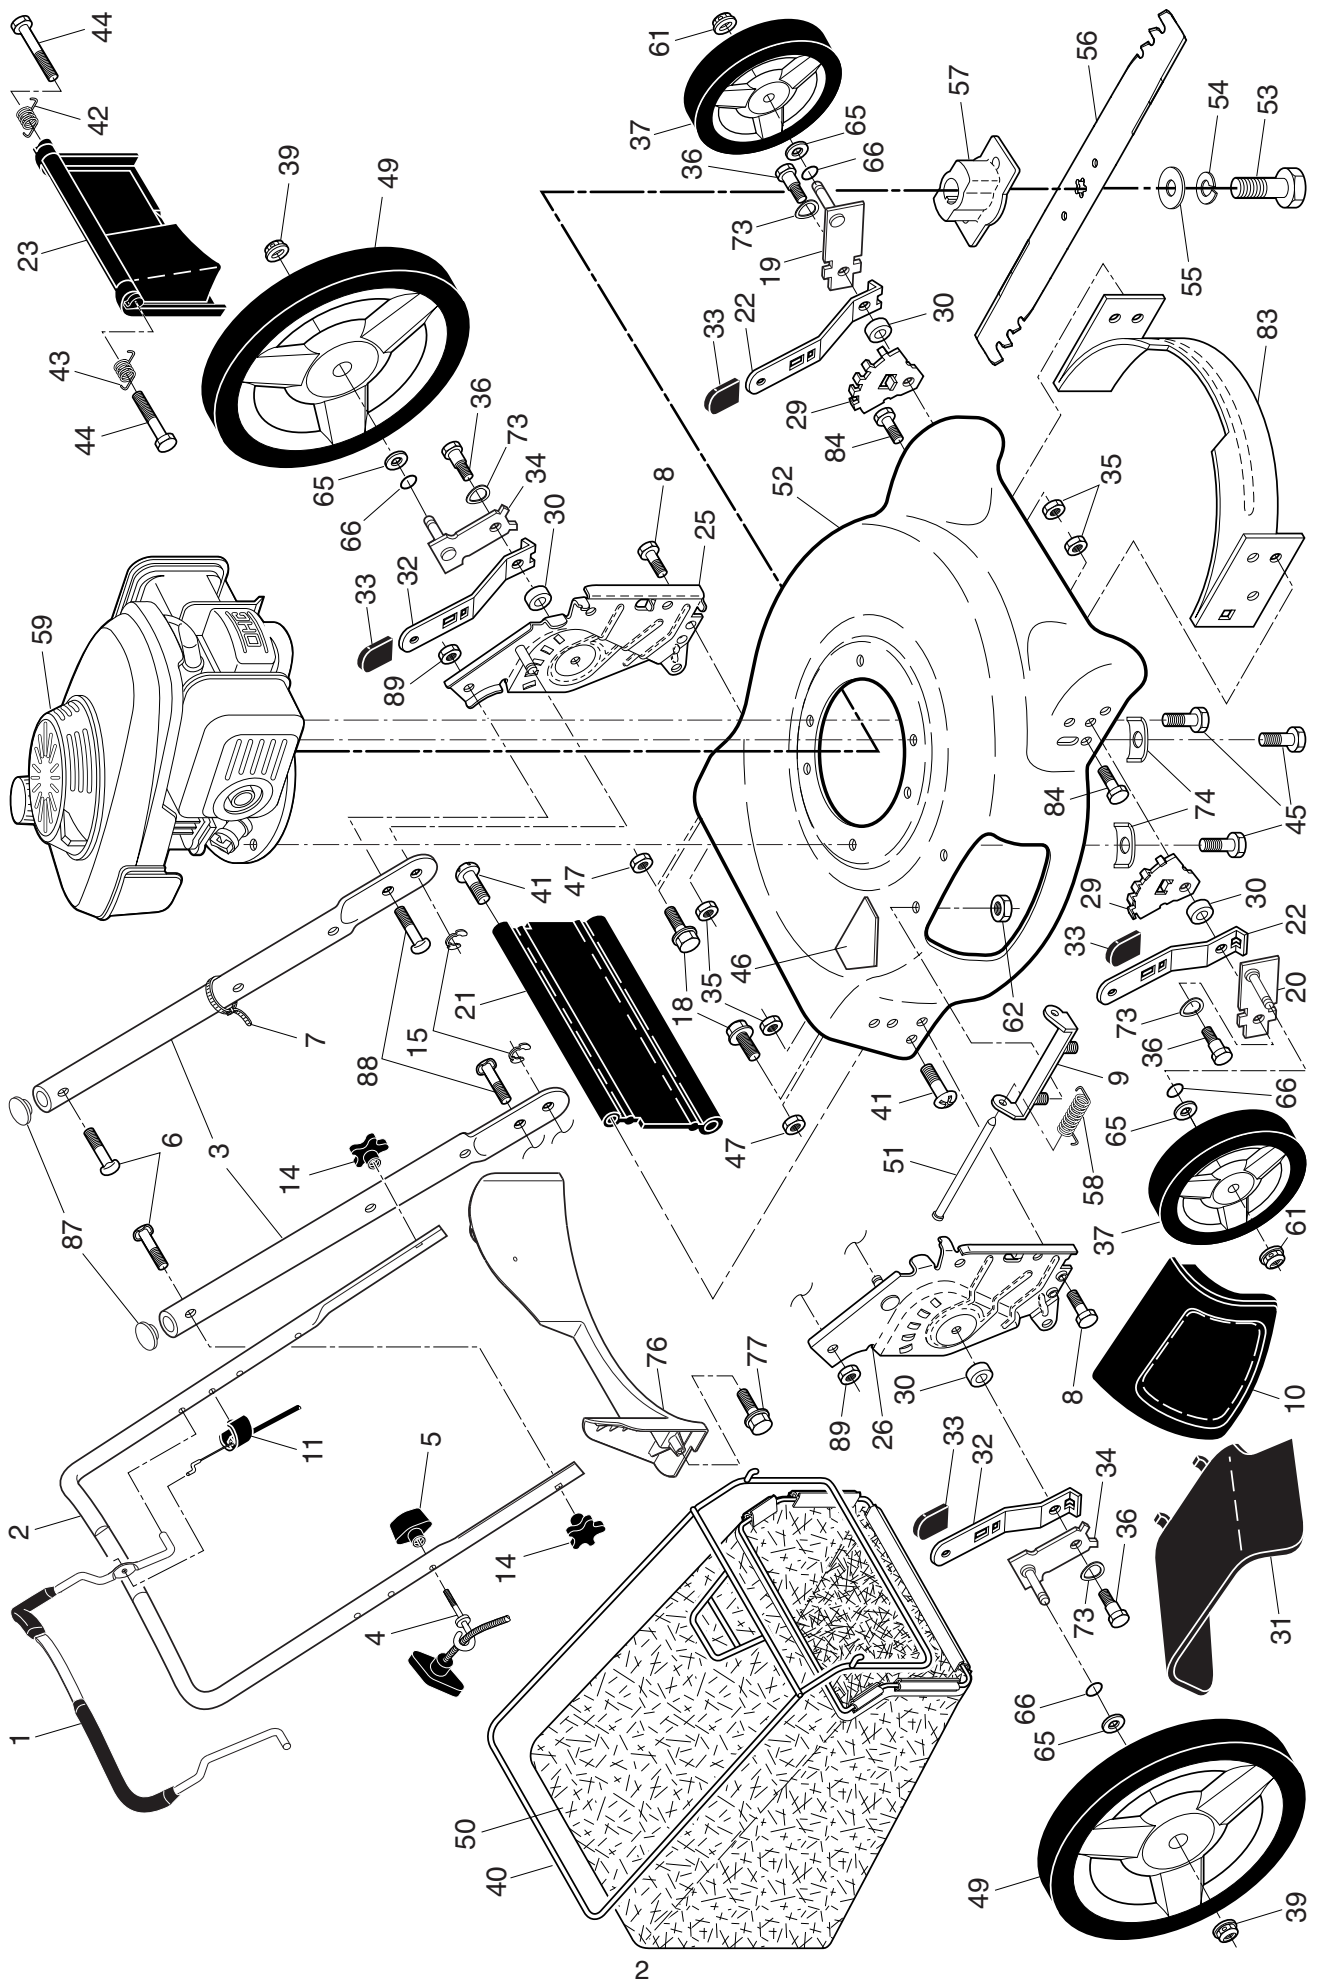

HUSQVARNA ROTARY LAWN MOWER -- MODEL NUMBER 7021P (MFG. ID. NUMBER 96133003100)

HUSQVARNA ROTARY LAWN MOWER -- MODEL NUMBER 7021P (MFG. ID. NUMBER 96133003100)

KEY NO.	PART NO.	DESCRIPTION	KEY NO.	PART NO.	DESCRIPTION
1	587 68 93-02	Control Bar, Molded	45	532 15 04-06	Screw, Hex Head, Threaded, Rolled 3/8-16 x 1
2	585 85 48-03	Upper Handle	46	532 18 21-66	Danger Decal
3	580 63 86-03	Bar, Lower Handle	47	532 75 11-53	Nut, Hex
4	581 90 21-01	Rope Guide	49	588 26 86-02	Wheel & Tire Assembly, Rear 11 x 1-3/4
5	581 91 26-01	T-Knob	50	581 00 21-12	Grassbag
6	532 19 15-74	Handle Bolt	51	532 14 72-86	Hinge Rod
7	532 06 64-26	Wire Tie	52	532 44 19-50	Kit, Housing (Includes Key Number 46)
8	874 78 05-12	Bolt, Hex Head 5/16-18 x 3/4	53	532 85 10-84	Bolt, Hex Head, Grade 8, 3/8-24 x 1-3/8
9	532 15 41-32	Hinge Bracket	54	532 85 02-63	Washer, Lock, Helical Spring
10	581 82 58-01	Mulcher Door	55	532 85 10-74	Washer, Flat, Hardened
11	532 40 80-47	Engine Zone Control Cable	56	580 25 81-01	21" Blade
14	532 18 23-98	Handle Knob	57	532 41 83-73	Blade Adapter
15	812 00 00-32	Ring, Klip	58	532 15 21-24	Hinge Spring
18	817 60 04-06	Screw	59	- - -	Engine, Honda, Model Number GCV160-LAOS3B (For engine service and replacement parts, call Honda Engines at 1-800-426-7701)
19	532 40 66-89	Axle Arm Assembly, Front, LH	61	532 40 91-48	Flanged Locknut
20	532 40 66-90	Axle Arm Assembly, Front, RH	62	873 80 04-00	Nut, Hex
21	532 41 68-60	Rear Skirt	65	532 08 83-48	Washer, Flat
22	532 40 64-28	Selector Spring, Front	66	532 19 74-80	O-Ring
23	581 42 56-01	Rear Door Assembly	73	532 40 16-30	Washer, Curved, Cylindrical
25	588 91 24-06	Handle Bracket, LH	74	532 12 50-78	Washer, Special, Engine
26	588 91 24-03	Handle Bracket, RH	76	532 41 05-89	Baffle, Rear
29	532 41 05-94	Wheel Adjusting Bracket, Front	77	817 41 13-12	Screw, Rear Baffle
30	532 40 16-29	Spacer	83	532 42 85-01	Baffle, Front
31	532 16 57-60	Discharge Deflector	84	817 00 05-10	Screw, Hex Head 5/8-16
32	532 44 15-59	Selector Spring, Rear	87	532 43 75-16	Plug, Handle Bar
33	532 70 10-37	Selector Knob	88	586 21 25-01	Bolt, Carriage
34	588 91 26-02	Axle Arm Assembly, Rear	89	873 97 05-00	Nut, Hex
35	532 42 65-89	Locknut, Hex 5/16-18	--	581 27 63-01	Bag of Parts (Includes Key Numbers 88 and 89)
36	532 40 16-38	Shoulder Bolt 5/16-18	--	532 18 21-91	Warning Decal (not shown)
37	532 41 08-31	Wheel & Tire Assembly, Front 8 x 1-3/4	--	115 86 11-32	Operator's Manual, English / French
39	532 40 91-49	Nut, Hex	--	115 86 11-46	Operator's Manual, Spanish
40	532 41 19-49	Frame, Grassbag	--	115 86 11-59	Operator's Manual, Portuguese
41	532 19 41-86	Screw, Hinge			
42	532 40 54-21	Spring, LH			
43	532 40 54-23	Spring, RH			
44	532 18 41-93	Bolt, Rear Door			

NOTE: All component dimensions given in U.S. inches. 1 inch = 25.4 mm

IMPORTANT: Use only Original Equipment Manufacturer (O.E.M.) replacement parts. Failure to do so could be hazardous, damage your lawn mower and void your warranty.