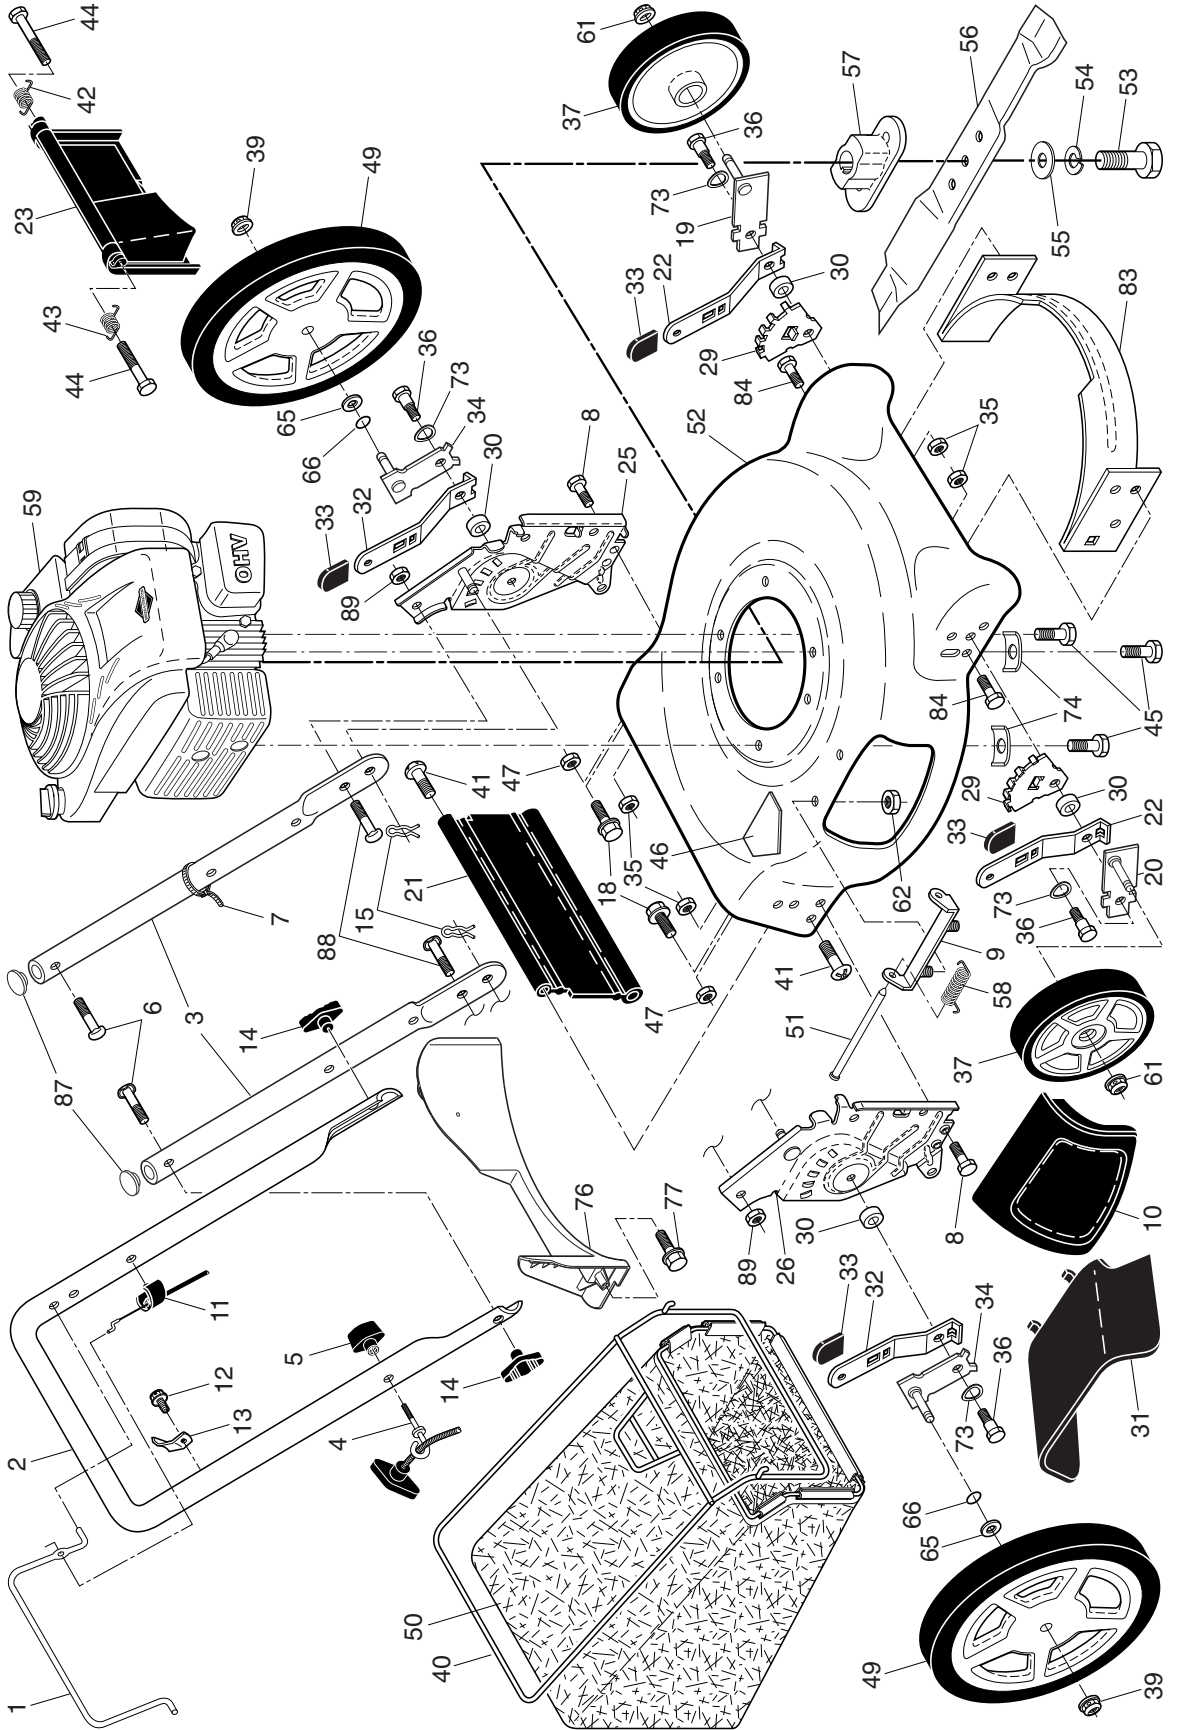

ILLUSTRATED PARTS LIST

BRAND: POULAN PRO

ROTARY LAWN MOWER

MODEL NUMBER: PR550N21RH3

MFG. ID. NUMBER: 96132009800

POULAN PRO LAWN MOWER - MODEL NUMBER PR550N21RH3 (MFG. ID. NO. 96132009800)

POULAN PRO LAWN MOWER - MODEL NUMBER PR550N21RH3 (MFG. ID. NO. 96132009800)

ω

NOTE: All component dimensions given in U.S. inches. 1 inch = 25.4 mm.

IMPORTANT: Use only Original Equipment Manufacturer (O.E.M.) replacement parts. Failure to do so could be hazardous, damage your lawn mower and void your warranty.