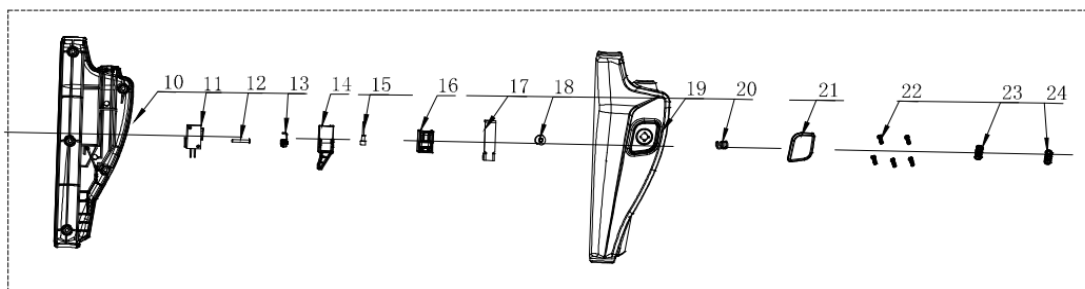

A Manillar

V1

GRUPO RUMBO: Motoimplementos para Bosque, Jardín y Construcción

Teléfono rotativo: 54 11 5263-7862 - Email: ventas@rumbosrl.com.ar

Dirección: Av. Presidente Perón N° 4749, Benavidez (Norlog), Buenos Aires, Argentina.