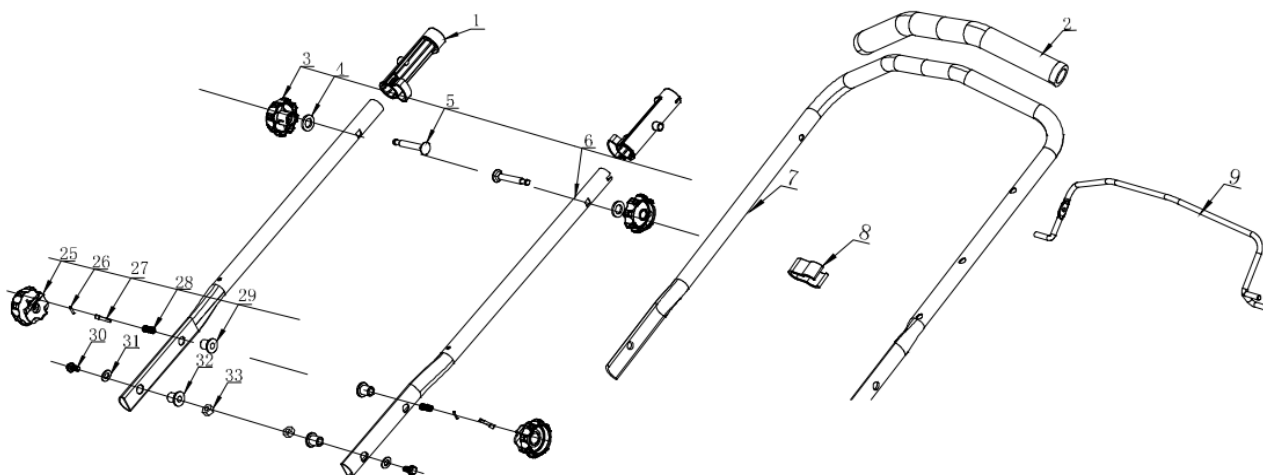

A Manillar

V1

GRUPO RUMBO: Motoimplementos para Bosque, Jardín y Construcción

Teléfono rotativo: 54 11 5263-7862 - Email: ventas@rumbosrl.com.ar

Dirección: Av. Presidente Perón N° 4749, Benavidez (Norlog), Buenos Aires, Argentina.