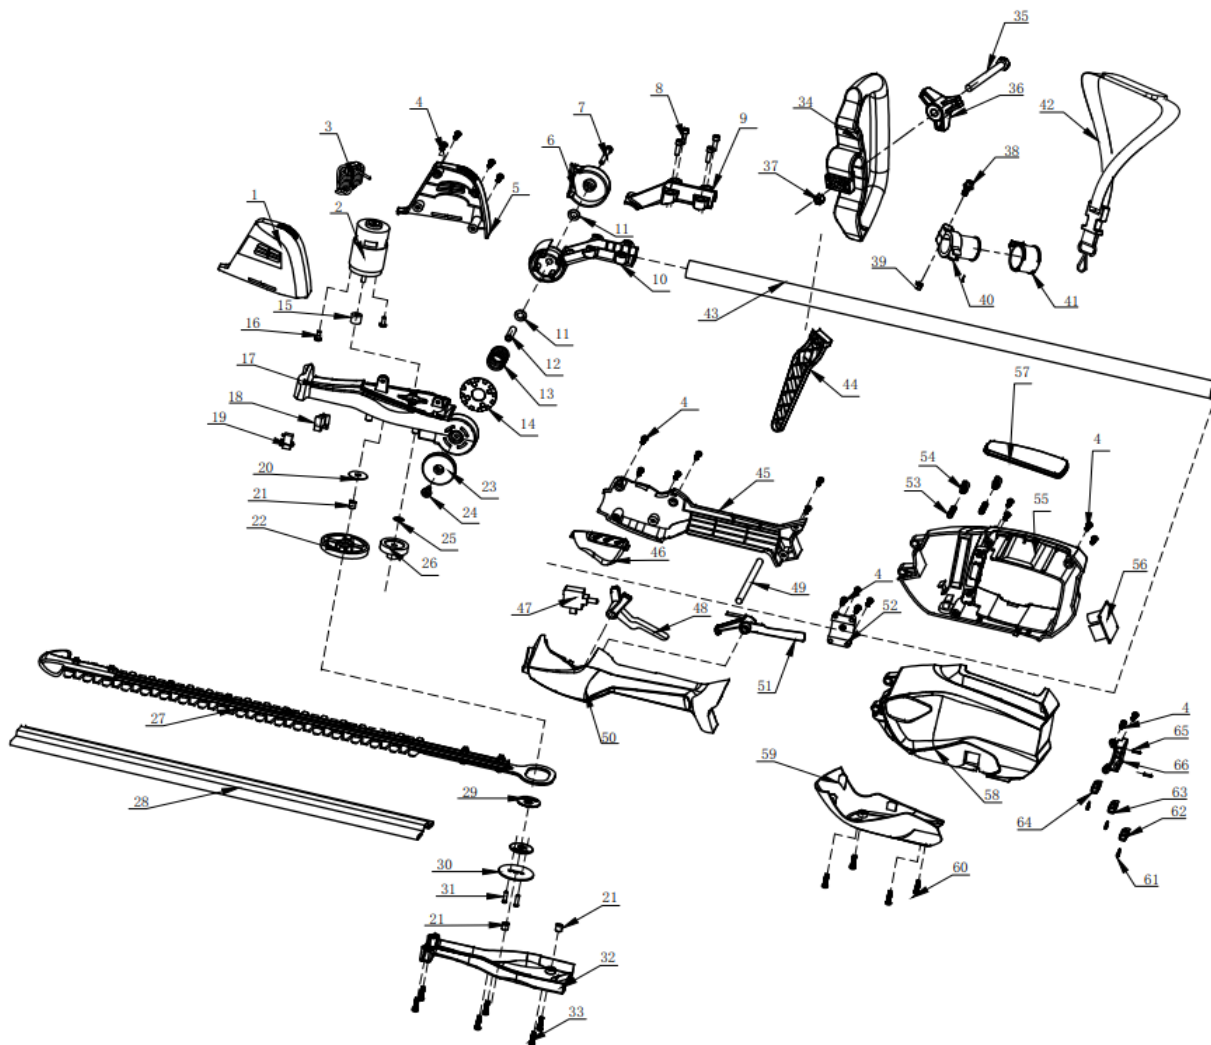

A General

V1

GRUPO RUMBO: Motoimplementos para Bosque, Jardín y Construcción

Teléfono rotativo: 54 11 5263-7862 - Email: ventas@rumbosrl.com.ar

Dirección: Av. Presidente Perón N° 4749, Benavidez (Norlog), Buenos Aires, Argentina.

Ref.	Cod. Rumbo	Descripción	Pcs.
1		left shell	1
2	1052401	Motor NIWA BCAW-028	1
3	1052402	Conector motor NIWA BCAW-028	1
4		tapping screw ST4.2*16	20
5		right shell	1
6			1
7		Allen spent cylinder head screw M5 * 50 (3)	1
8		Allen spent cylinder head screw M5 * 18 (3)	4
9			1
10			1
11			2
12		hollow pin	1
13		adjusting spring	1
14	1052403	Plato ajuste NIWA BCAW-028	1
15	1052404	Piñon motor NIWA BCAW-028	1
16		Allen spent cylinder head screw M4 x 10 (3)	2
17	1052405	Carcaza sup caja engranajes NIWA BCAW-028	1
18		upper Sealing piece	1
19		micro switch	1
20		Big tooth washer	1
21		Big teeth lining	3
22	1052406	Corona NIWA BCAW-028	1
23	1052407	Perilla ajuste NIWA BCAW-028	1
24		Special screw	1
25		Duplex gear ring	1
26	1052408	Engranaje secundario NIWA BCAW-028	1
27	1052409	Cuchilla NIWA BCAW-028	1
28	1052420	Eje traba acelerador NIWA BCAW-028	1
29	1052410	Excentrico NIWA BCAW-028	2
30	1052411	Arandela espaciadora NIWA BCAW-028	1
31		Fixed pin	2
32	1052412	Carcaza inf caja engranajes NIWA BCAW-028	1
33		Allen spent cylinder head screw M4 x 16 (3)	6
34		front handle	1
35		C level hexagon head bolts M6 x 55	1
36	1052413	Tuerca manillar NIWA BCAW-028	1
37		NUT M6	1
38		Allen spent cylinder head screw M5 x 16 (3)	1
39		Hexagonal nut M5	1
40	1052414	Buje manillar NIWA BCAW-028	1
41	1052415	Adaptador manillar NIWA BCAW-028	1
42	1052416	Arnes NIWA BCAW-028	1
43		Aluminum tube	1
44		baffle	1
45	1052417	Empuñadura der NIWA BCAW-028	1
46		Panel decorative covers	1
47	1052418	Interruptor NIWA BCAW-028	1
48	1052419	Acelerador NIWA BCAW-028	1
49	1052420	Eje traba acelerador NIWA BCAW-028	1
50	1052421	Empuñadura izq NIWA BCAW-028	1
51	1052422	Traba acelerador NIWA BCAW-028	1
52		rod fixed plate	1
53		peak spring	2
54		peak spring knob	2
55		handle back base-right	1
56	1052423	Controlador NIWA BCAW-028	1
57		back base decorative covers	1
58		handle back base-left	1
59		back seat bottom cover	1
60		Allen spent cylinder head self-tapping screw ST4.2 x 12	5
61		port	3
62		port plastic blue	1
63		port plastic black	1
64		port plastic red	1

GRUPO RUMBO: Motoimplementos para Bosque, Jardín y Construcción

Teléfono rotativo: 54 11 5263-7862 - Email: ventas@rumbosrl.com.ar

Dirección: Av. Presidente Perón N° 4749, Benavidez (Norlog), Buenos Aires, Argentina.