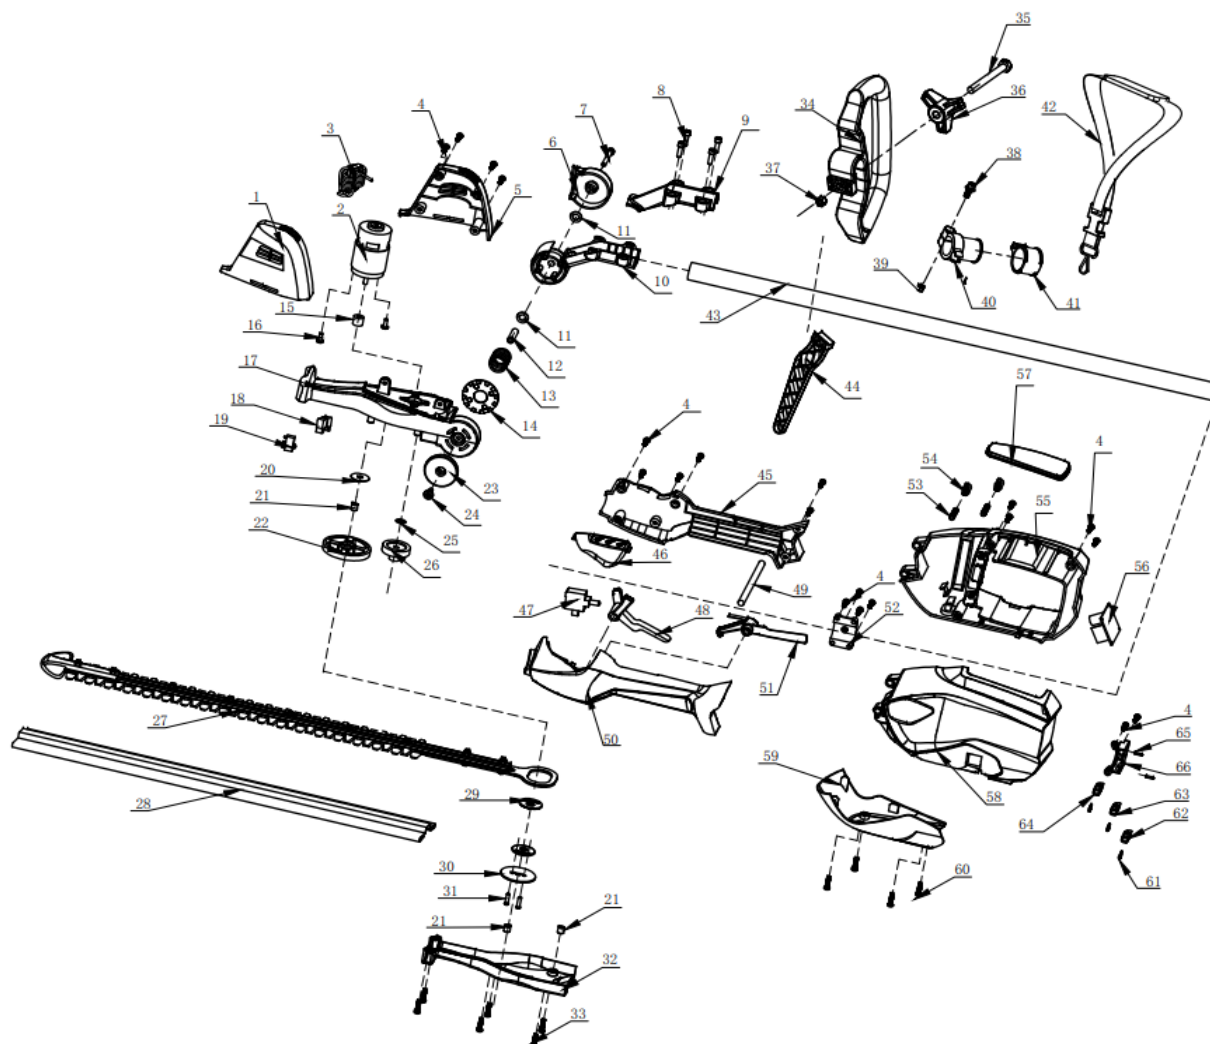

Ref.	Cod. Rumbo	Descripción	Pcs.
1		left shell	1
2	1052401	Motor NIWA BCAW-028	1
3	1052402	Conector motor NIWA BCAW-028	1
4		tapping screw ST4.2*16	20
5		right shell	1
6			1
7		Allen spent cylinder head screw M5 * 50 (3)	1
8		Allen spent cylinder head screw M5 * 18 (3)	4
9			1
10			1
11			2
12		hollow pin	1
13		adjusting spring	1
14	1052403	Plato ajuste NIWA BCAW-028	1
15	1052404	Piñon motor NIWA BCAW-028	1
16		Allen spent cylinder head screw M4 x 10 (3)	2
17	1052405	Carcaza sup caja engranajes NIWA BCAW-028	1
18		upper Sealing piece	1
19		micro switch	1
20		Big tooth washer	1
21		Big teeth lining	3
22	1052406	Corona NIWA BCAW-028	1
23	1052407	Perilla ajuste NIWA BCAW-028	1
24		Special screw	1
25		Duplex gear ring	1
26	1052408	Engranaje secundario NIWA BCAW-028	1
27	1052409	Cuchilla NIWA BCAW-028	1
28	1052420	Eje traba acelerador NIWA BCAW-028	1
29	1052410	Excentrico NIWA BCAW-028	2
30	1052411	Arandela espaciadora NIWA BCAW-028	1
31		Fixed pin	2
32	1052412	Carcaza inf caja engranajes NIWA BCAW-028	1
33		Allen spent cylinder head screw M4 x 16 (3)	6
34		front handle	1
35		C level hexagon head bolts M6 x 55	1
36	1052413	Tuerca manillar NIWA BCAW-028	1
37		NUT M6	1
38		Allen spent cylinder head screw M5 x 16 (3)	1
39		Hexagonal nut M5	1
40	1052414	Buje manillar NIWA BCAW-028	1
41	1052415	Adaptador manillar NIWA BCAW-028	1
42	1052416	Arnes NIWA BCAW-028	1
43		Aluminum tube	1
44		baffle	1
45	1052417	Empuñadura der NIWA BCAW-028	1
46		Panel decorative covers	1
47	1052418	Interruptor NIWA BCAW-028	1
48	1052419	Acelerador NIWA BCAW-028	1
49	1052420	Eje traba acelerador NIWA BCAW-028	1
50	1052421	Empuñadura izq NIWA BCAW-028	1
51	1052422	Traba acelerador NIWA BCAW-028	1
52		rod fixed plate	1
53		peak spring	2
54		peak spring knob	2
55		handle back base-right	1
56	1052423	Controlador NIWA BCAW-028	1
57		back base decorative covers	1
58		handle back base-left	1
59		back seat bottom cover	1
60		Allen spent cylinder head self-tapping screw ST4.2 x 12	5
61		port	3
62		port plastic blue	1
63		port plastic black	1
64		port plastic red	1

GRUPO RUMBO: Motoimplementos para Bosque, Jardín y Construcción

Teléfono rotativo: 54 11 5263-7862 - Email: ventas@rumbosrl.com.ar

Dirección: Av. Presidente Perón N° 4749, Benavidez (Norlog), Buenos Aires, Argentina.

A General

V1

GRUPO RUMBO: Motoimplementos para Bosque, Jardín y Construcción

Teléfono rotativo: 54 11 5263-7862 - Email: ventas@rumbosrl.com.ar

Dirección: Av. Presidente Perón N° 4749, Benavidez (Norlog), Buenos Aires, Argentina.