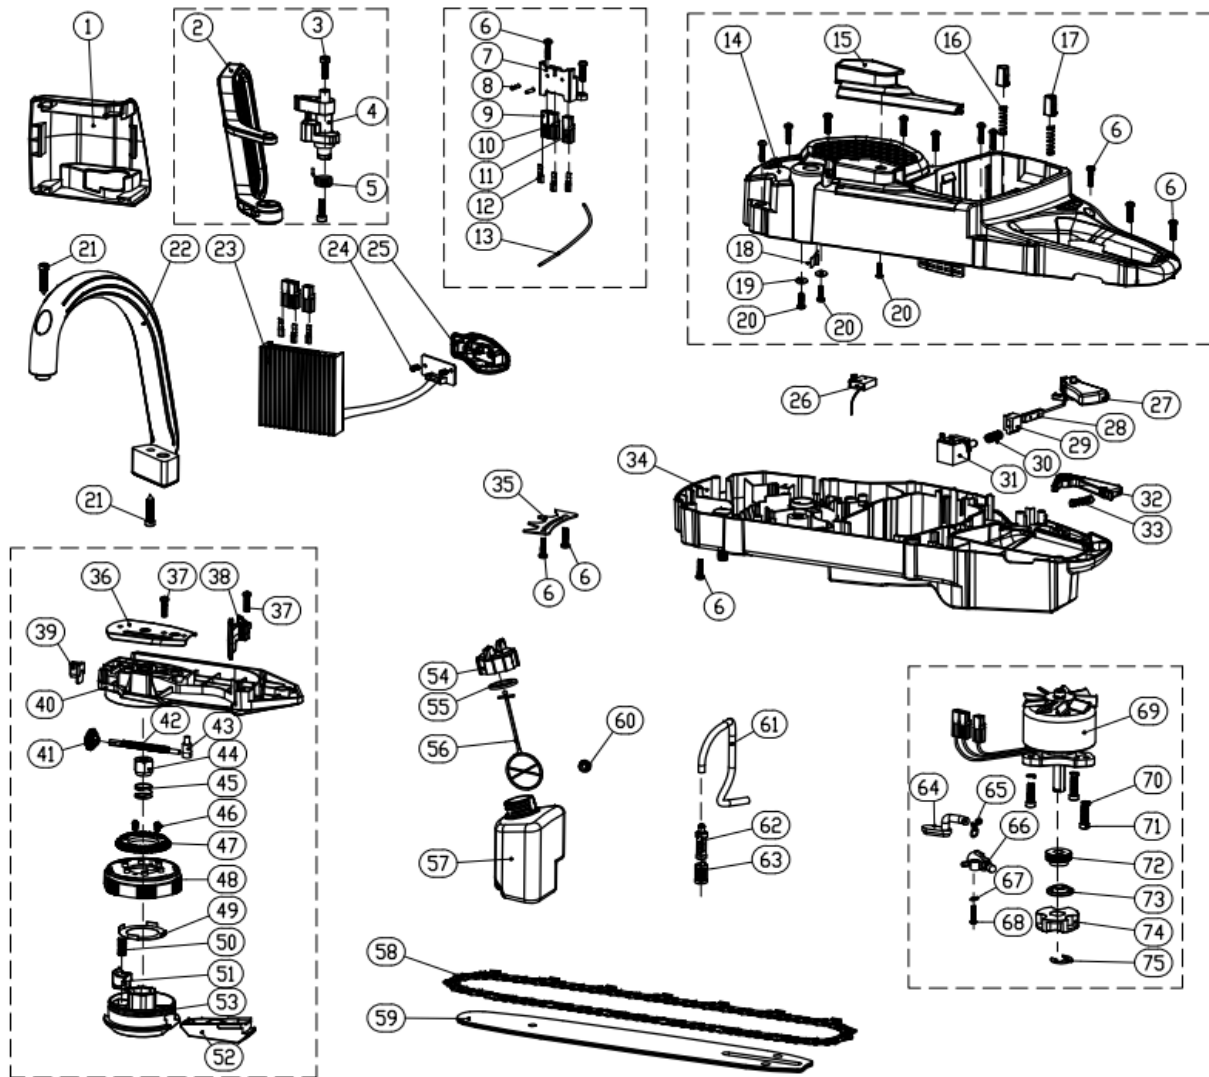

A General

V1

MOTOSIERRA A BATERÍA NIWA BMW-140

Ref.	Cod. Rumbo	Descripción	Pcs.
1		front cover	1
2	1050401	front damper	1
3		tapping screw ST5.0x16	2
4	1050402	control rod	1
5	1050403	brake spring	1
6		tapping screw ST4.2x16	15
7	1050404	main port base	1
8		spring pin Ø2.5x11	2
9		port plastic black	2
10		port plastic blue	2
11		port plastic red	2
12		port	6
13		battery anode red pline 14AWG 280	1
14	1050406	left housing	1
15		left cover	1
16		peak spring	2
17		peak spring knob	2
18		fix plate	1
19		flat washer 3	2
20		tapping screw ST2.9x12	3
21		tapping screw ST6x25	2
22	1050407	front handle	1
23	1050405	control assembly	1
24		tapping screw ST3x8	2
25	1050408	panel	1
26	1050409	signal switch	1
27	1050410	switch trigger	1
28	1050411	switch connect rod	1
29	1050412	switch connect base	1
30		assistant switch spring	1
31	1050413	switch	1
32	1050414	safety knob	1
33		safety knob spring	1
34	1050415	right housing	1
35		insert wood tooth	1
36		tensioner cover plate	1
37		tapping screw ST4x12	2
38		scrap block	1
39	1050416	block	1
40		right cover	1
41	1050417	small gear	1
42	1050418	open close screw	1
43	1050419	open close block	1
44		nut M8	1
45		nut spring	1
46		tapping screw ST3.5x6	2
47	1050420	big gear	1
48	1050421	open close knob	1
49	1050422	subtract abrade plate	1
50		limit block spring	1
51	1050423	limit block	1
52	1050424	lock handle	1
53	1050425	lock knob	1
54	1050426	oil cover	1
55		oil cover packing washer	1
56	1050427	anti-drop plate	1
57	1050428	oil box	1
58		saw chain	1
59		Guide Bar	1
60		packing washer	1
61	1050429	fuel tube Ø2.5xØ6x265	1
62	1050430	oil sieve body (small mouth)	1
63	1050431	oil sieve	1
64	1050432	flown line tube	1