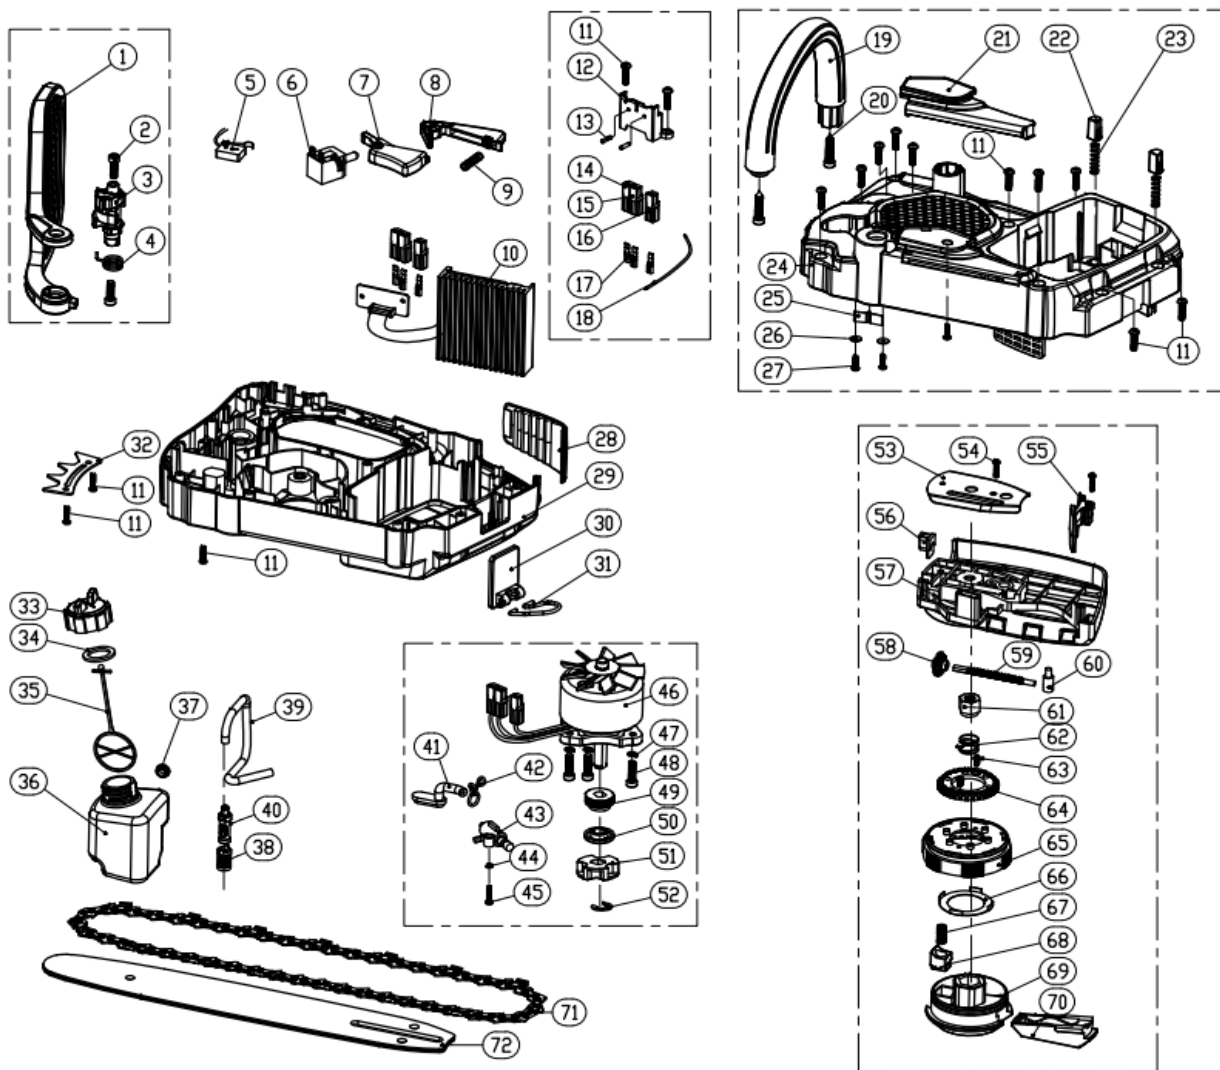

A General

V1

GRUPO RUMBO: Motoimplementos para Bosque, Jardín y Construcción

Teléfono rotativo: 54 11 5263-7862 - Email: ventas@rumbosrl.com.ar

Dirección: Av. Presidente Perón N° 4749, Benavidez (Norlog), Buenos Aires, Argentina.

Ref.	Cod. Rumbo	Descripción	Pcs.
1		front damper	1
2		tapping screw ST5.0x16	2
3	1050301	control rod	1
4	1050302	brake spring	1
5	1050303	signal switch	1
6	1050304	switch	1
7	1050305	switch trigger	1
8	1050306	safety knob	1
9		safety knob spring	1
10	1050307	control assembly	1
11		tapping screw ST4.2x16	15
12		main port base	1
13		spring pin ?2.5x11	2
14		port plastic black	2
15		port plastic blue	2
16		port plastic red	2
17		port	6
18		battery anode red pline 14AWG 340	1
19		front handle	1
20		tapping screw ST6x25	2
21		left cover	1
22		peak spring knob	2
23		peak spring	2
24		left housing	1
25		fix plate	1
26		flat washer 3	2
27		tapping screw ST2.9x12	3
28		back cover	1
29		right housing	1
30		waist button base	1
31		waist button spring	1
32		insert wood tooth	1
33		oil cover	1
34		oil cover packing washer	1
35		anti-drop plate	1
36	1050308	oil box	1
37		packing washer	1
38	1050309	fuel tube ?2.5x?6x210	1
39	1050310	oil sieve body (small mouth)	1
40	1050311	oil sieve	1
41	1050312	flown line tube	1
42		dish type clip 6x1	1
43	1050313	oil pump	1
44		spring washer 3	1
45		screw M3x14	1
46	1050314	motor	1
47		spring washer 5	3
48		screw M5x18	3
49	1050315	worm wheel	1
50	1050316	dust cover	1
51	1050317	ratchet wheel(six number)	1
52		E type clip ring 8	1
53		tensioner cover plate	1
54		tapping screw ST4x12	2
55		scrap block	1
56		block	1
57		right cover	1
58	1050318	small gear	1
59	1050319	open close screw	1
60	1050320	open close block	1
61		nut M8	1
62		nut spring	1
63		tapping screw ST3.5x6	2
64	1050321	big gear	1

GRUPO RUMBO: Motoimplementos para Bosque, Jardín y Construcción

Teléfono rotativo: 54 11 5263-7862 - Email: ventas@rumbosrl.com.ar

Dirección: Av. Presidente Perón N° 4749, Benavidez (Norlog), Buenos Aires, Argentina.