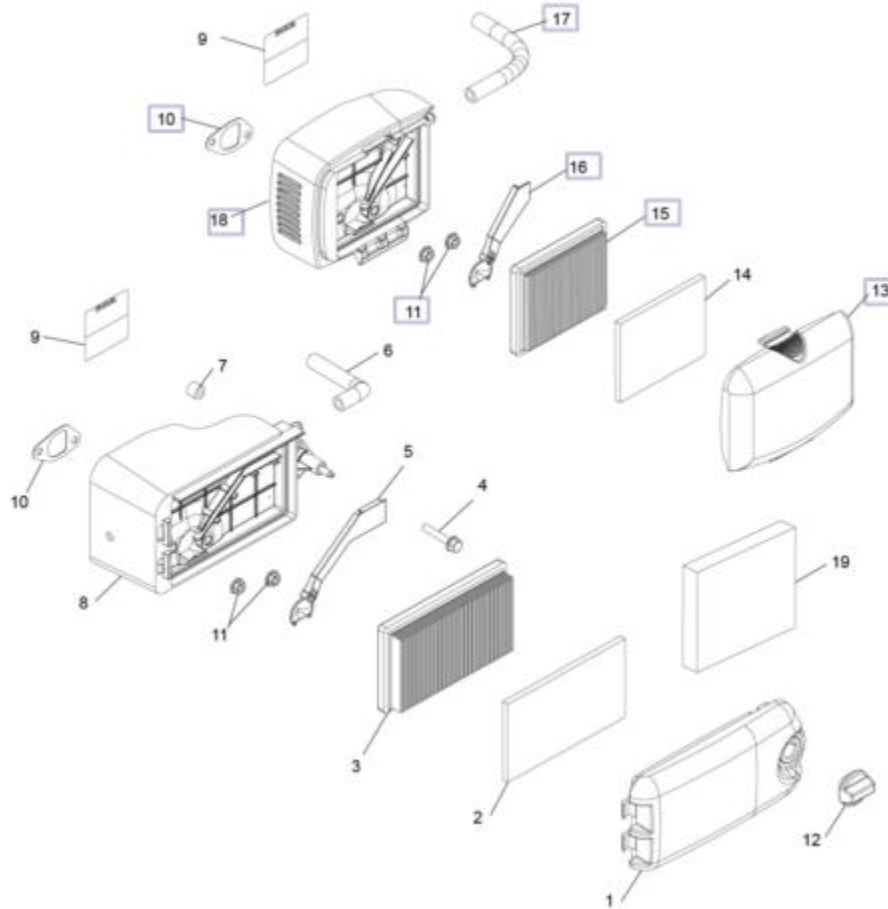

XT675-2087

High Speed 3000 RPM - E2

AIR INTAKE GROUP
XT675

Ref #	Part #	Description	Qty
10	17 041 03-S	KIT, INTAKE GASKET	1
11	14 100 08-S	NUT, HEX FLANGE (M6) - ...	2
13	14 096 133-S	COVER, AIR CLEANER	1
15	14 083 22-S	ELEMENT, AIR FILTER	1
16	14 096 118-S	COVER	1
17	14 123 19-S	HOSE, BREATHER	1
18	14 094 31-S	BASE, AIR CLEANER	1

**CRANKCASE GROUP
XT675**

Ref #	Part #	Description	Qty
1	25 086 159-S	SCREW, HEX FLANGE (M...	2
2	14 096 22-S	COVER, BREATHER	1
3	14 050 01-S	KIT, BREATHER FILTER	1
4	14 032 02-S	SEAL, CCASE/FLYWHEEL	1
5	14 468 07-S	WASHER, FLAT (DIA 13M...	1
6	14 032 07-S	OIL SEAL	1
7	14 154 01-S	CLIP, GOVERNOR SHAFT	1
8	14 010 09-S	CAMSHAFT ASSEMBLY	1
10	14 108 05-S	RING SET (SERVICE)	1
11	14 874 07-S	PISTON ASSEMBLY (SER...	1
12	14 018 11-S	RETAINER, PISTON PIN	2
13	14 067 02-S	ROD, CONNECTING ASSE...	1
14	14 561 14-S	CRANKCASE	1
15	14 041 30-S	GASKET, BREATHER COV...	1

VALVE SEAL ALSO INCLUDED IN GASKET SET

ENGINE CONTROLS GROUP
XT675

Ref #	Part #	Description	Qty
1	14 100 08-S	NUT, HEX FLANGE (M6) - ...	1
2	25 086 166-S	SCREW, RECTANGLE HE...	1
3	14 089 14-S	SPRING, GOV (2800-3300 ...	1
6	14 126 53-S	BRACKET ASSY-USE 14 1...	1
7	14 090 18-S	KIT, GOVERNOR LEVER	1
8	14 079 20-S	LINKAGE, GOVERNOR, A...	1
9	14 089 63-S	SPRING, LINKAGE	1
11	14 154 09-S	CLIP, FUEL LINE	1