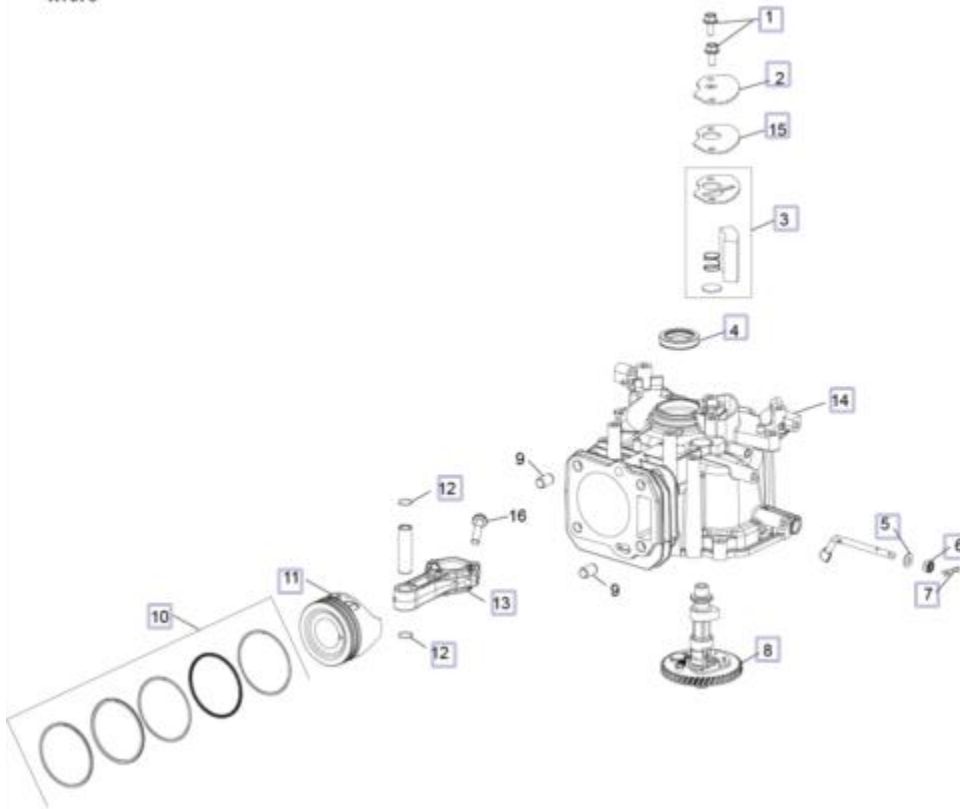

XT675-2087

High Speed 3000 RPM - E2

AIR INTAKE GROUP
XT675

Ref #	Part #	Description	Qty
10	17 041 03-S	KIT, INTAKE GASKET	1
11	14 100 08-S	NUT, HEX FLANGE (M6) - ...	2
13	14 096 133-S	COVER, AIR CLEANER	1
15	14 083 22-S	ELEMENT, AIR FILTER	1
16	14 096 118-S	COVER	1
17	14 123 19-S	HOSE, BREATHER	1
18	14 094 31-S	BASE, AIR CLEANER	1

**CRANKCASE GROUP
XT675**

Ref #	Part #	Description	Qty
1	25 086 159-S	SCREW, HEX FLANGE (M...	2
2	14 096 22-S	COVER, BREATHER	1
3	14 050 01-S	KIT, BREATHER FILTER	1
4	14 032 02-S	SEAL, CCASE/FLYWHEEL	1
5	14 468 07-S	WASHER, FLAT (DIA 13M...	1
6	14 032 07-S	OIL SEAL	1
7	14 154 01-S	CLIP, GOVERNOR SHAFT	1
8	14 010 09-S	CAMSHAFT ASSEMBLY	1
10	14 108 05-S	RING SET (SERVICE)	1
11	14 874 07-S	PISTON ASSEMBLY (SER...	1
12	14 018 11-S	RETAINER, PISTON PIN	2
13	14 067 02-S	ROD, CONNECTING ASSE...	1
14	14 561 14-S	CRANKCASE	1
15	14 041 30-S	GASKET, BREATHER COV...	1

VALVE SEAL ALSO INCLUDED IN GASKET SET

ENGINE CONTROLS GROUP
XT675

Ref #	Part #	Description	Qty
1	14 100 08-S	NUT, HEX FLANGE (M6) - ...	1
2	25 086 166-S	SCREW, RECTANGLE HE...	1
3	14 089 14-S	SPRING, GOV (2800-3300 ...	1
6	14 126 53-S	BRACKET ASSY-USE 14 1...	1
7	14 090 18-S	KIT, GOVERNOR LEVER	1
8	14 079 20-S	LINKAGE, GOVERNOR, A...	1
9	14 089 63-S	SPRING, LINKAGE	1
11	14 154 09-S	CLIP, FUEL LINE	1