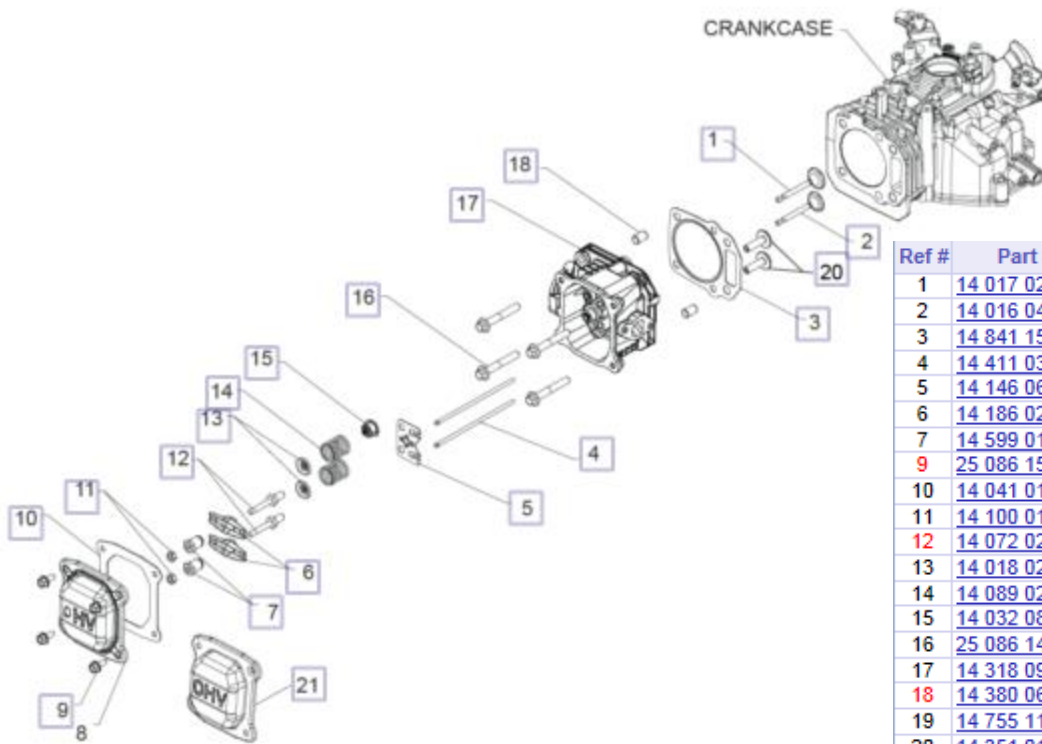

**CRANKCASE GROUP
XT675**

Ref #	Part #	Description	Qty
1	25 086 159-S	SCREW, HEX FLANGE (M...	2
2	14 096 22-S	COVER, BREATHER	1
3	14 050 01-S	KIT, BREATHER FILTER	1
4	14 032 02-S	SEAL, CCASE/FLYWHEEL	1
5	14 468 07-S	WASHER, FLAT (DIA 13M...	1
6	14 032 07-S	OIL SEAL	1
7	14 154 01-S	CLIP, GOVERNOR SHAFT	1
8	14 010 09-S	CAMSHAFT ASSEMBLY	1
10	14 108 05-S	RING SET (SERVICE)	1
11	14 874 07-S	PISTON ASSEMBLY (SER...	1
12	14 018 11-S	RETAINER, PISTON PIN	2
13	14 067 02-S	ROD, CONNECTING ASSE...	1
14	14 561 14-S	CRANKCASE	1
15	14 041 30-S	GASKET, BREATHER COV...	1

**CRANKSHAFT GROUP
XT675**

Ref #	Part #	Description	Qty
1	14 014 179-S	CRANKSHAFT, ASSEMBLY	1
3	14 340 01-S	KEY, FLYWHEEL	1

**CYLINDER HEAD/BREATHER GROUP
XT675**

Ref #	Part #	Description	Qty
1	14 017 02-S	VALVE, INTAKE	1
2	14 016 04-S	VALVE, EXHAUST	1
3	14 841 15-S	KIT, HEAD GASKET	2
4	14 411 03-S	ROD, PUSH	2
5	14 146 06-S	PLATE, PUSHROD GUIDE	1
6	14 186 02-S	ARM, ROCKER	2
7	14 599 01-S	PIVOT, ROCKER ARM	2
9	25 086 159-S	SCREW, HEX FLANGE (M...	4
10	14 041 01-S	GASKET, VALVE COVER	1
11	14 100 01-S	NUT, HEX JAM	2
12	14 072 02-S	STUD, ROCKER ARM - (#1...	2
13	14 018 02-S	RETAINER, VALVE SPRING	2
14	14 089 02-S	SPRING, VALVE	2
15	14 032 08-S	SEAL, VALVE STEM	1
16	25 086 140-S	SCREW, HEX FLANGE M8	4
17	14 318 09-S	HEAD, CYLINDER	1
18	14 380 06-S	DOWEL, CYLINDER HEAD...	2
19	14 755 11-S	KIT, VALVE TRAIN	1
20	14 351 01-S	LIFTER, VALVE	2
21	14 096 130-S	COVER, VALVE	1

VALVE SEAL ALSO INCLUDED IN GASKET SET

ENGINE CONTROLS GROUP
XT675

Ref #	Part #	Description	Qty
1	14 100 08-S	NUT, HEX FLANGE (M6) - ...	1
2	25 086 166-S	SCREW, RECTANGLE HE...	1
3	14 089 14-S	SPRING, GOV (2800-3300 ...	1
6	14 126 53-S	BRACKET ASSY-USE 14 1...	1
7	14 090 18-S	KIT, GOVERNOR LEVER	1
8	14 079 20-S	LINKAGE, GOVERNOR, A...	1
9	14 089 63-S	SPRING, LINKAGE	1
11	14 154 09-S	CLIP, FUEL LINE	1