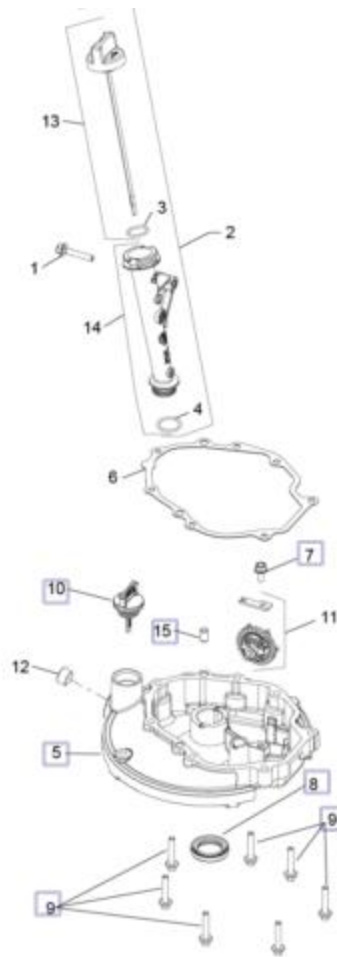

**LUBRICATION GROUP
XT675**

Ref #	Part #	Description	Qty
5	14 199 23-S	KIT, OIL PAN	1
7	25 086 159-S	SCREW, HEX FLANGE (M...	1
8	14 032 07-S	OIL SEAL	1
9	25 086 293-S	SCREW, HEX FLANGE (M6)	7
10	14 038 08-S	DIPSTICK ASSEMBLY	1
15	14 380 05-S	PIN, DOWEL (8MM)	2