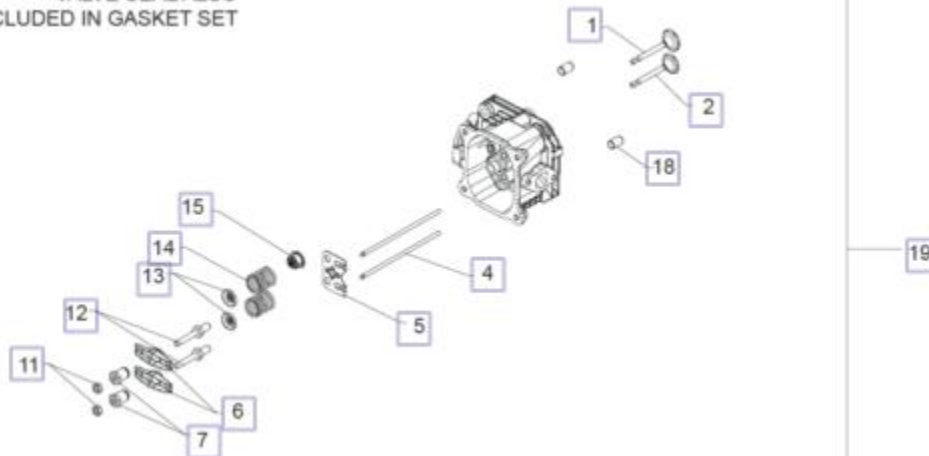

**CRANKCASE GROUP
XT675**

Ref #	Part #	Description	Qty
1	25 086 159-S	SCREW, HEX FLANGE (M...	2
2	14 096 22-S	COVER, BREATHER	1
3	14 050 01-S	KIT, BREATHER FILTER	1
4	14 032 02-S	SEAL, CCASE/FLYWHEEL	1
5	14 468 07-S	WASHER, FLAT (DIA 13M...	1
6	14 032 07-S	OIL SEAL	1
7	14 154 01-S	CLIP, GOVERNOR SHAFT	1
8	14 010 09-S	CAMSHAFT ASSEMBLY	1
10	14 108 05-S	RING SET (SERVICE)	1
11	14 874 07-S	PISTON ASSEMBLY (SER...	1
12	14 018 11-S	RETAINER, PISTON PIN	2
13	14 067 02-S	ROD, CONNECTING ASSE...	1
14	14 561 14-S	CRANKCASE	1
15	14 041 30-S	GASKET, BREATHER COV...	1

**CRANKSHAFT GROUP
XT675**

Ref #	Part #	Description	Qty
1	14 014 179-S	CRANKSHAFT, ASSEMBLY	1
3	14 340 01-S	KEY, FLYWHEEL	1

**CYLINDER HEAD/BREATHER GROUP
XT675**

Ref #	Part #	Description	Qty
1	14 017 02-S	VALVE, INTAKE	1
2	14 016 04-S	VALVE, EXHAUST	1
3	14 841 15-S	KIT, HEAD GASKET	2
4	14 411 03-S	ROD, PUSH	2
5	14 146 06-S	PLATE, PUSHROD GUIDE	1
6	14 186 02-S	ARM, ROCKER	2
7	14 599 01-S	PIVOT, ROCKER ARM	2
9	25 086 159-S	SCREW, HEX FLANGE (M...	4
10	14 041 01-S	GASKET, VALVE COVER	1
11	14 100 01-S	NUT, HEX JAM	2
12	14 072 02-S	STUD, ROCKER ARM - (#1...	2
13	14 018 02-S	RETAINER, VALVE SPRING	2
14	14 089 02-S	SPRING, VALVE	2
15	14 032 08-S	SEAL, VALVE STEM	1
16	25 086 140-S	SCREW, HEX FLANGE M8	4
17	14 318 09-S	HEAD, CYLINDER	1
18	14 380 06-S	DOWEL, CYLINDER HEAD...	2
19	14 755 11-S	KIT, VALVE TRAIN	1
20	14 351 01-S	LIFTER, VALVE	2
21	14 096 130-S	COVER, VALVE	1

VALVE SEAL ALSO INCLUDED IN GASKET SET

ENGINE CONTROLS GROUP
XT675

Ref #	Part #	Description	Qty
1	14 100 08-S	NUT, HEX FLANGE (M6) - ...	1
2	25 086 166-S	SCREW, RECTANGLE HE...	1
3	14 089 14-S	SPRING, GOV (2800-3300 ...	1
6	14 126 53-S	BRACKET ASSY-USE 14 1...	1
7	14 090 18-S	KIT, GOVERNOR LEVER	1
8	14 079 20-S	LINKAGE, GOVERNOR, A...	1
9	14 089 63-S	SPRING, LINKAGE	1
11	14 154 09-S	CLIP, FUEL LINE	1