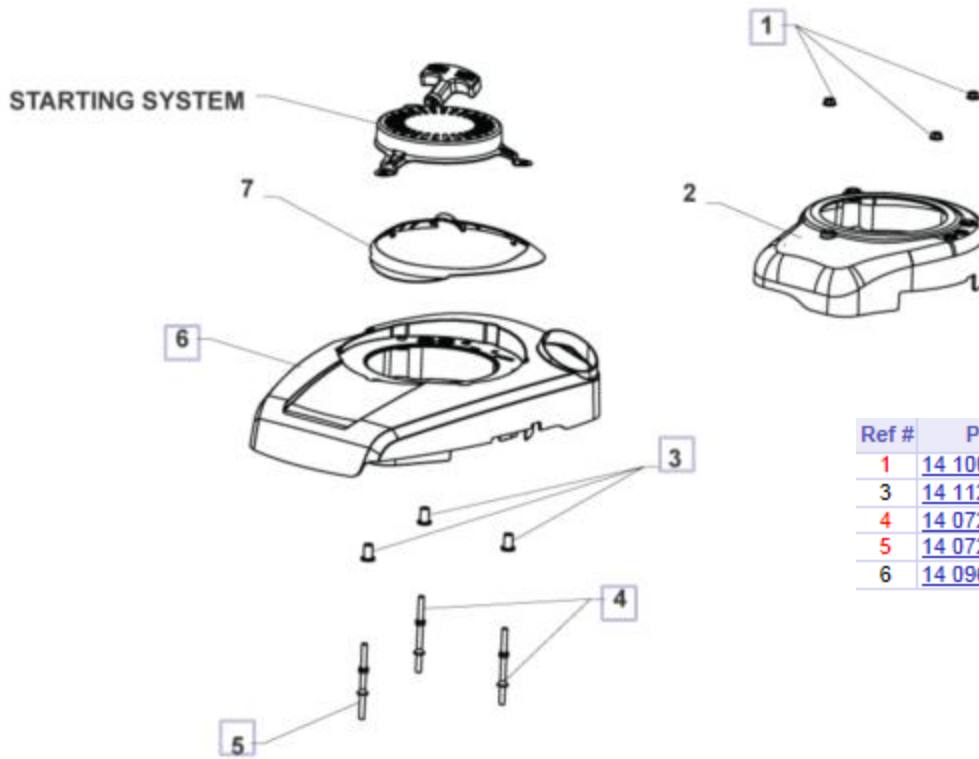

**BLOWER HOUSING GROUP
XT675**

Ref #	Part #	Description	Qty
1	14 100 08-S	NUT, HEX FLANGE (M6) - ...	3
3	14 112 07-S	SPACER	3
4	14 072 12-S	STUD - (#1407226S)	2
5	14 072 13-S	STUD - (#1407225S)	1
6	14 096 122-S	COVER, ENGINE	1