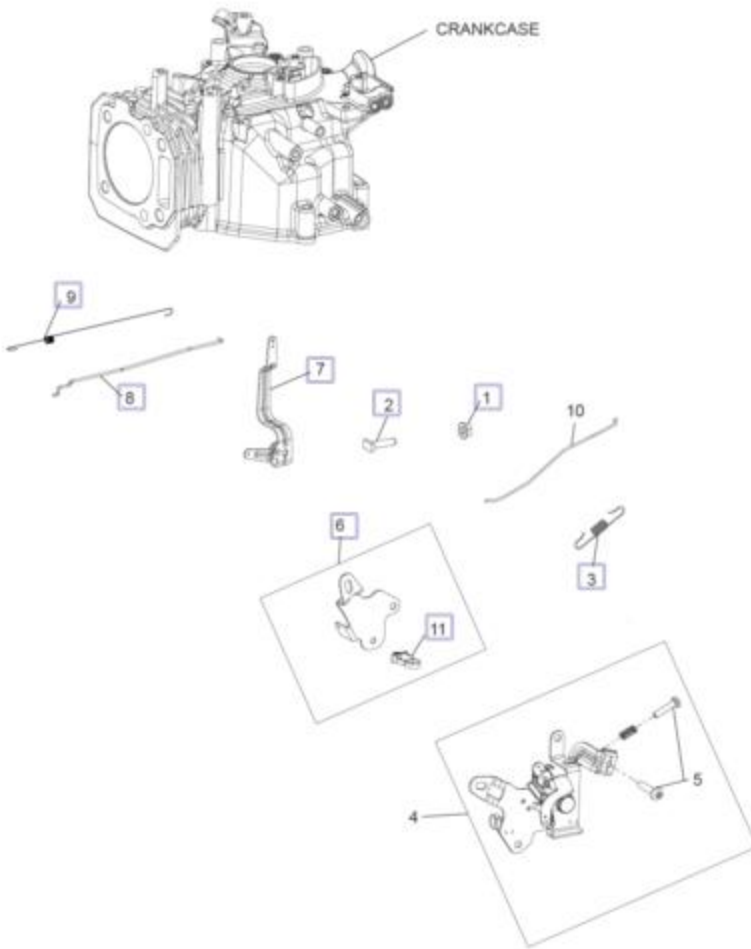

**CRANKCASE GROUP
XT675**

Ref #	Part #	Description	Qty
1	25 086 159-S	SCREW, HEX FLANGE (M...	2
2	14 096 22-S	COVER, BREATHER	1
3	14 050 01-S	KIT, BREATHER FILTER	1
4	14 032 02-S	SEAL, CCASE/FLYWHEEL	1
5	14 468 07-S	WASHER, FLAT (DIA 13M...	1
6	14 032 07-S	OIL SEAL	1
7	14 154 01-S	CLIP, GOVERNOR SHAFT	1
8	14 010 09-S	CAMSHAFT ASSEMBLY	1
10	14 108 05-S	RING SET (SERVICE)	1
11	14 874 07-S	PISTON ASSEMBLY (SER...	1
12	14 018 11-S	RETAINER, PISTON PIN	2
13	14 067 02-S	ROD, CONNECTING ASSE...	1
14	14 561 14-S	CRANKCASE	1
15	14 041 30-S	GASKET, BREATHER COV...	1

**CRANKSHAFT GROUP
XT675**

Ref #	Part #	Description	Qty
1	14 014 179-S	CRANKSHAFT, ASSEMBLY	1
3	14 340 01-S	KEY, FLYWHEEL	1

**CYLINDER HEAD/BREATHER GROUP
XT675**

Ref #	Part #	Description	Qty
1	14 017 02-S	VALVE, INTAKE	1
2	14 016 04-S	VALVE, EXHAUST	1
3	14 841 15-S	KIT, HEAD GASKET	2
4	14 411 03-S	ROD, PUSH	2
5	14 146 06-S	PLATE, PUSHROD GUIDE	1
6	14 186 02-S	ARM, ROCKER	2
7	14 599 01-S	PIVOT, ROCKER ARM	2
9	25 086 159-S	SCREW, HEX FLANGE (M...	4
10	14 041 01-S	GASKET, VALVE COVER	1
11	14 100 01-S	NUT, HEX JAM	2
12	14 072 02-S	STUD, ROCKER ARM - (#1...	2
13	14 018 02-S	RETAINER, VALVE SPRING	2
14	14 089 02-S	SPRING, VALVE	2
15	14 032 08-S	SEAL, VALVE STEM	1
16	25 086 140-S	SCREW, HEX FLANGE M8	4
17	14 318 09-S	HEAD, CYLINDER	1
18	14 380 06-S	DOWEL, CYLINDER HEAD...	2
19	14 755 11-S	KIT, VALVE TRAIN	1
20	14 351 01-S	LIFTER, VALVE	2
21	14 096 130-S	COVER, VALVE	1

VALVE SEAL ALSO INCLUDED IN GASKET SET

ENGINE CONTROLS GROUP
XT675

Ref #	Part #	Description	Qty
1	14 100 08-S	NUT, HEX FLANGE (M6) - ...	1
2	25 086 166-S	SCREW, RECTANGLE HE...	1
3	14 089 14-S	SPRING, GOV (2800-3300 ...	1
6	14 126 53-S	BRACKET ASSY-USE 14 1...	1
7	14 090 18-S	KIT, GOVERNOR LEVER	1
8	14 079 20-S	LINKAGE, GOVERNOR, A...	1
9	14 089 63-S	SPRING, LINKAGE	1
11	14 154 09-S	CLIP, FUEL LINE	1