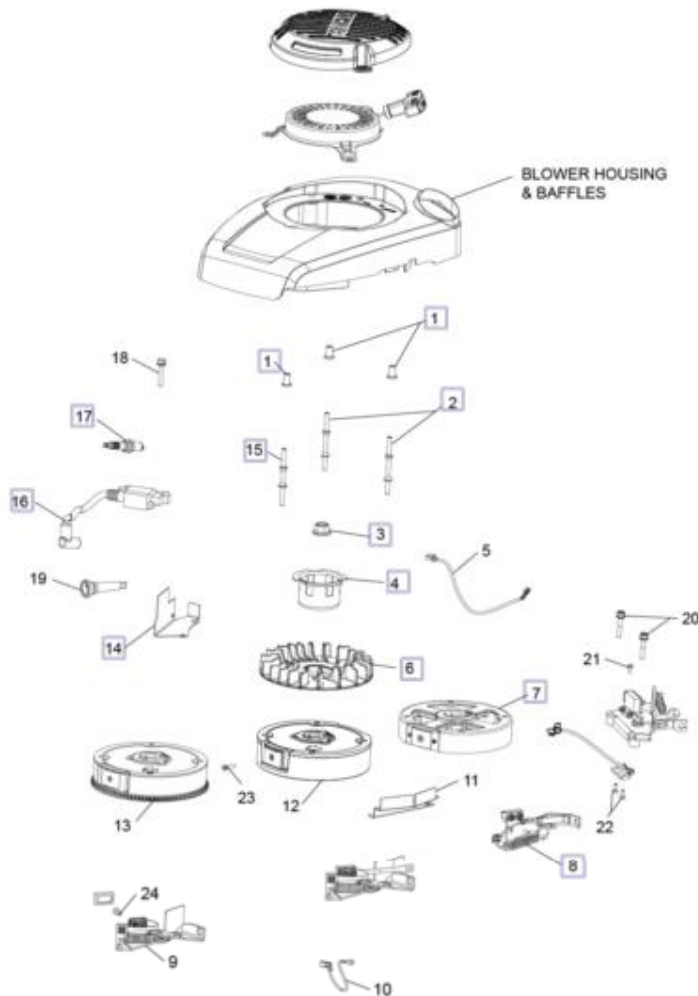

IGNITION/CHARGING GROUP
XT675

Ref #	Part #	Description	Qty
1	14 112 07-S	SPACER	3
2	14 072 12-S	STUD - (#1407226S)	2
3	14 100 10-S	NUT, FLYWHEEL (W/SER...	1
4	14 109 04-S	CUP, STARTER DRIVE	1
6	17 157 06-S	FAN, FLYWHEEL	1
7	14 025 10-S	FLYWHEEL ASSEMBLY, C...	1
8	14 219 21-S	BRAKE ASSEMBLY	1
14	14 314 25-S	GUARD, FINGER	1
15	14 072 13-S	STUD - (#1407225S)	1
16	14 584 04-S	MODULE,IGN (CAST IRON...	1
17	14 132 11-S	PLUG, SPARK 12MM RFI	1