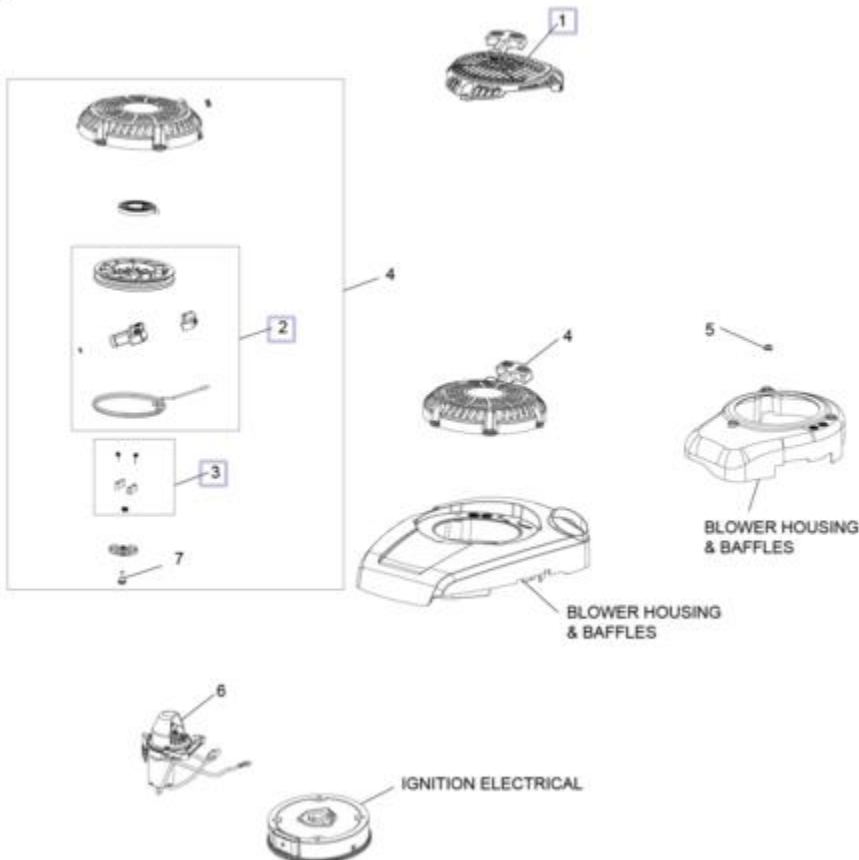

**STARTING GROUP
XT675**

Ref #	Part #	Description	Qty
1	14 165 20-S	STARTER ASSEMBLY, RE...	1
2	14 160 01-S	KIT, STARTER ROPE WH...	1
3	14 379 01-S	KIT, PAWL REPAIR	1

KOHLER ENGINES

KOHLER DE MÉXICO S.A. DE C.V.
NORTE 45 No. 772 INDUSTRIAL VALLEJO
C.P. 02300 MÉXICO, D.F.
Tel.(55) 36 89 13 00 y 55 87 07 11
Fax.(55) 53 68 20 87 y 53 68 46 75

Elaborado por: DMA/Soporte Técnico