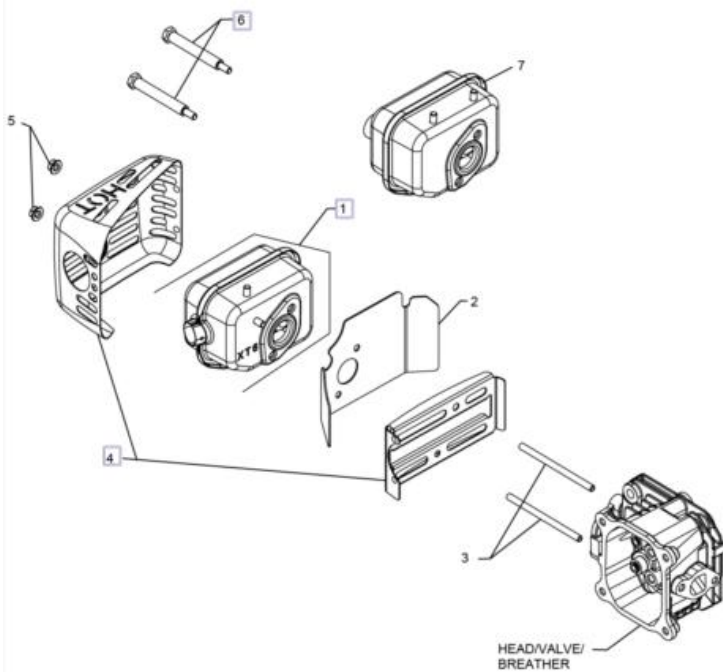

Ref #	Part #	Description	Qty
1	14 068 16-S	MUFFLER ASSEMBLY	1
4	14 314 23-S	GUARD, MUFFLER ASSE...	1
6	25 086 430-S	SCREW, SHOULDER	1