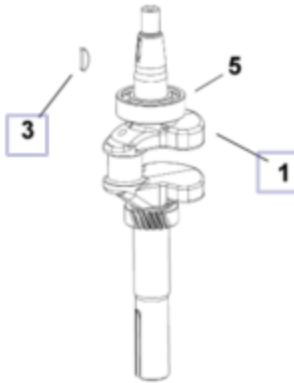

**CRANKCASE GROUP
XT675**

Ref #	Part #	Description	Qty
1	25 086 159-S	SCREW, HEX FLANGE (M...	2
2	14 096 22-S	COVER, BREATHER	1
3	14 050 01-S	KIT, BREATHER FILTER	1
4	14 032 02-S	SEAL, CCASE/FLYWHEEL	1
5	14 468 07-S	WASHER, FLAT (DIA 13M...	1
6	14 032 07-S	OIL SEAL	1
7	14 154 01-S	CLIP, GOVERNOR SHAFT	1
8	14 010 09-S	CAMSHAFT ASSEMBLY	1
10	14 108 05-S	RING SET (SERVICE)	1
11	14 874 07-S	PISTON ASSEMBLY (SER...	1
12	14 018 11-S	RETAINER, PISTON PIN	2
13	14 067 02-S	ROD, CONNECTING ASSE...	1
14	14 561 14-S	CRANKCASE	1
15	14 041 30-S	GASKET, BREATHER COV...	1

**CRANKSHAFT GROUP
XT675**

Ref #	Part #	Description	Qty
1	14 014 179-S	CRANKSHAFT, ASSEMBLY	1
3	14 340 01-S	KEY, FLYWHEEL	1

**CYLINDER HEAD/BREATHER GROUP
XT675**

Ref #	Part #	Description	Qty
1	14 017 02-S	VALVE, INTAKE	1
2	14 016 04-S	VALVE, EXHAUST	1
3	14 841 15-S	KIT, HEAD GASKET	2
4	14 411 03-S	ROD, PUSH	2
5	14 146 06-S	PLATE, PUSHROD GUIDE	1
6	14 186 02-S	ARM, ROCKER	2
7	14 599 01-S	PIVOT, ROCKER ARM	2
9	25 086 159-S	SCREW, HEX FLANGE (M...	4
10	14 041 01-S	GASKET, VALVE COVER	1
11	14 100 01-S	NUT, HEX JAM	2
12	14 072 02-S	STUD, ROCKER ARM - (#1...	2
13	14 018 02-S	RETAINER, VALVE SPRING	2
14	14 089 02-S	SPRING, VALVE	2
15	14 032 08-S	SEAL, VALVE STEM	1
16	25 086 140-S	SCREW, HEX FLANGE M8	4
17	14 318 09-S	HEAD, CYLINDER	1
18	14 380 06-S	DOWEL, CYLINDER HEAD...	2
19	14 755 11-S	KIT, VALVE TRAIN	1
20	14 351 01-S	LIFTER, VALVE	2
21	14 096 130-S	COVER, VALVE	1

VALVE SEAL ALSO INCLUDED IN GASKET SET

ENGINE CONTROLS GROUP
XT675

Ref #	Part #	Description	Qty
1	14 100 08-S	NUT, HEX FLANGE (M6) - ...	1
2	25 086 166-S	SCREW, RECTANGLE HE...	1
3	14 089 14-S	SPRING, GOV (2800-3300 ...	1
6	14 126 53-S	BRACKET ASSY-USE 14 1...	1
7	14 090 18-S	KIT, GOVERNOR LEVER	1
8	14 079 20-S	LINKAGE, GOVERNOR, A...	1
9	14 089 63-S	SPRING, LINKAGE	1
11	14 154 09-S	CLIP, FUEL LINE	1