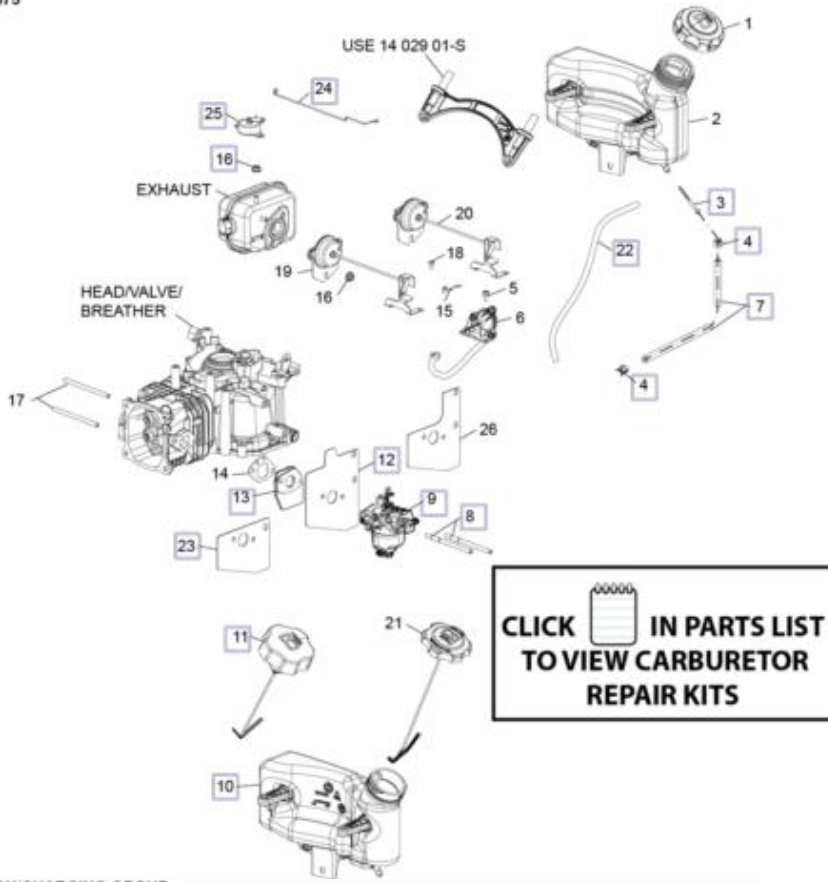

FUEL SYSTEM GROUP
XT675

Ref #	Part #	Description	Qty
3	14 050 14-S	FILTER, FUEL IN-NIPPLE	1
4	14 237 07-S	CLAMP, HOSE (NON-CALI...	2
7	25 111 69-S	HOSE, FUEL LOW-PERME...	1
8	14 072 23-S	STUD,M6X1.0X100.2MM	2
9	14 853 90-S	KIT, CARBURETOR	1
10	14 065 63-S	TANK, FUEL	1
11	14 227 20-S	CAP ASSEMBLY, FUEL	1
12	14 041 16-S	GASKET, SPACER - USE 1...	1
13	14 112 27-S	SPACER, CARBURETOR	1
16	14 100 08-S	NUT, HEX FLANGE (M6) - ...	2
22	25 326 28-S	HOSE, EVAPORATIVE	1
23	14 041 31-S	KIT, CARBURETOR HEAT ...	1
24	14 079 32-S	LINKAGE, AUTO CHOKE	1
25	14 187 20-S	ARM ASSEMBLY, AUTO C...	1