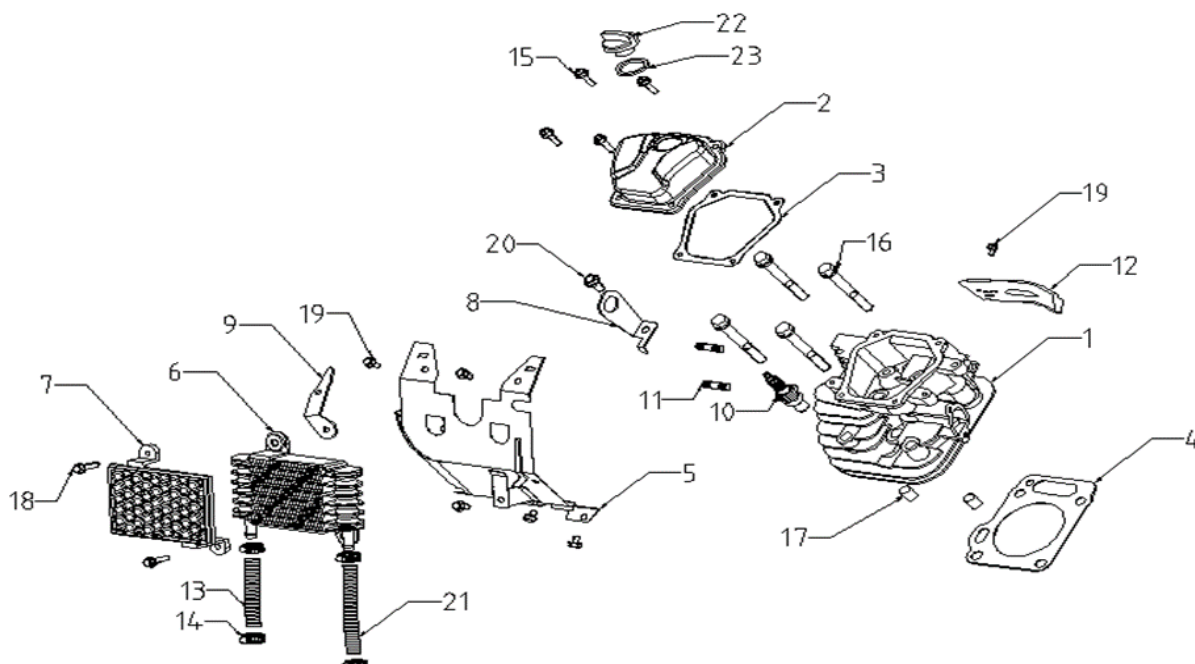

A Block

Ref.	Cod. Rumbo	Descripción	Pcs.
1	2194201	Block Motor Niwa MNW-200	1
2		CAP,BREATHER CHAMBER	1
3		SHAFT, GOVERNOR ARM	1
4		GASKET,BREATHER CHAMBER	2
5	2194202	Retén Lado Volante Motor Niwa MNW-200	1
6	2194203	Burro de Arranque Motor Niwa MNW-200	1
7		LEAD WIND COVER	1
8		LEAD WIND COVER	1
9	2194204	Testigo de Aceite Motor Niwa MNW-200	1
10	2194205	Rodamiento 6003-Z Motor Niwa MNW-200	1
11		VALVE PIECE	1
12		WASHER, PLAIN	3
13		BEARING, RADIAL BALL	2
14		OIL SEAL	1
15		SPLIT PIN	2
16		BOLT, FLANGE, M6x30	2
17		BOLT, FLANGE, M6x16	4
18		PRESSING LINE PLATE	1
19		BOLT, FLANGE, M8x110	2
20		BOLT, FLANGE, M6x12	3
21		SEAL	1
22		SET PIN	2
23		Oil plugs	2
24		WASHER, PLAIN	2
25		SET PIN	2
26		STUD	4

C Conjunto de Cilindro A

Ref.	Cod. Rumbo	Descripción	Pcs.
1	2194211	Tapa de Cilindro Motor Niwa MNW-200	1
2	2194212	Tapa de Válvulas Motor Niwa MNW-200	1
3	2194213	Junta Superior Tapa Válvulas Motor Niwa MNW-200	1
4	2194214	Junta Tapa Cilindro Motor Niwa MNW-200	1
5		LEAD WIND COVER	1
6		ENGINE OIL COOLER COMBINATION	1
7		OIL CONDENSER COVER	1
8		SUSPEND EAR	1
9		BRACKET OIL CONDENSER	1
10		SPARK PLUG	1
11		STUD	2
12		LEAD WIND COVER	1
13		FUEL PIPE	1
14		HOOP	4
15		BOLT, FLANGE, M6x14	4
16		BOLT, FLANGE, M10x80	4
17		SET PIN	2
18		BOLT, FLANGE, M6x25	2
19		BOLT, FLANGE, M6x12	5
20		BOLT, FLANGE, M8x16	1
21		FUEL PIPE	1
22		REFUELING PLUG	1