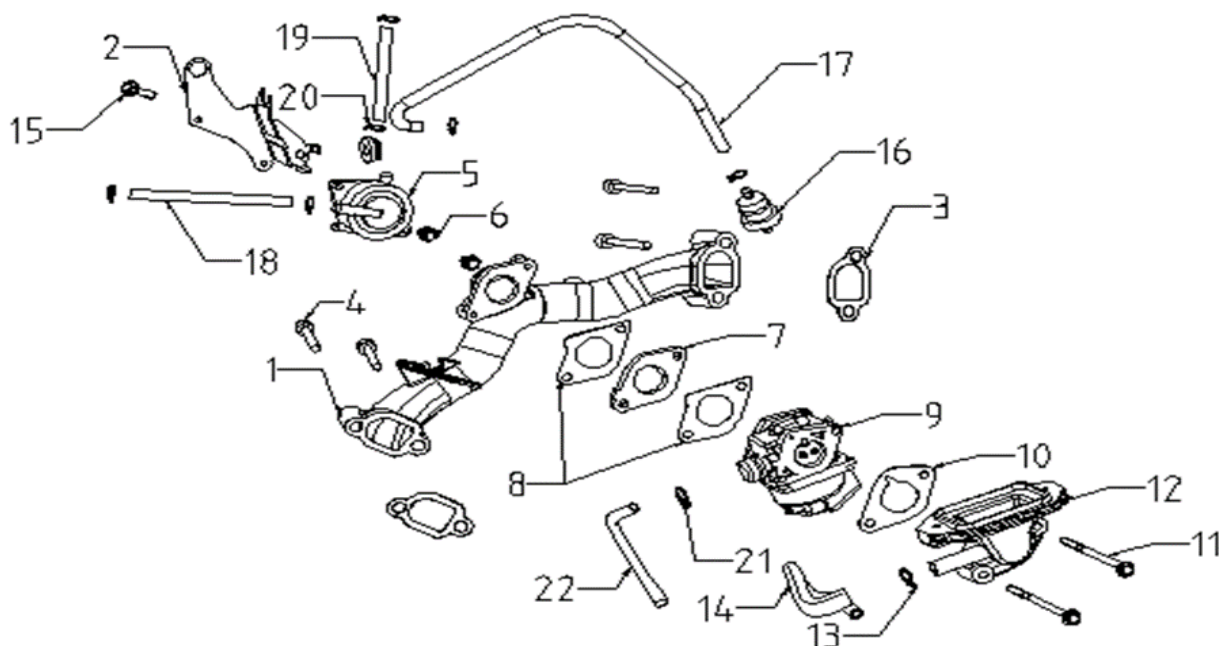

J Conjunto de Carburador

Ref.	Cod. Rumbo	Descripción	Pcs.
1	2194233	Tubo de Admisión Motor Niwa MNW-200	1
2		BRACKET,FUEL PUMP	1
3	2194234	Junta de Admisión Motor Niwa MNW-200	2
4		SOCKET HEAD CAP SCREW	4
5	2194235	Bomba de Combustible Motor Niwa MNW-200	1
6		BOLT, FLANGE, M6x12	2
7	2194236	Brida de Admisión Motor Niwa MNW-200	1
8	2194237	Junta de Brida de Admisión Motor Niwa MNW-200	2
9	2194238	Carburador Motor Niwa MNW-200	1
10	2194239	Junta de Carburador Motor Niwa MNW-200	1
11		BOLT, FLANGE, M6x120	2
12		ELBOW,AIR CLEANER	1
13		CLAMP,PIPE	2
14		Breathing tube	1
15		BOLT, FLANGE, M6x16	1
16		FUEL FILTERS	1
17		FUEL PIPE	1
18		FUEL PIPE	1
19		FUEL PIPE	1
20		CLAMP,PIPE	3
21		CLAMP,PIPE	4
22		FUEL PIPE	1

GRUPO RUMBO: Motoimplementos para Bosque, Jardín y Construcción

Teléfono rotativo: 54 11 5263-7862 - Email: ventas@rumbosrl.com.ar

Dirección: Av. Presidente Perón N° 4749, Benavidez (Norlog), Buenos Aires, Argentina.