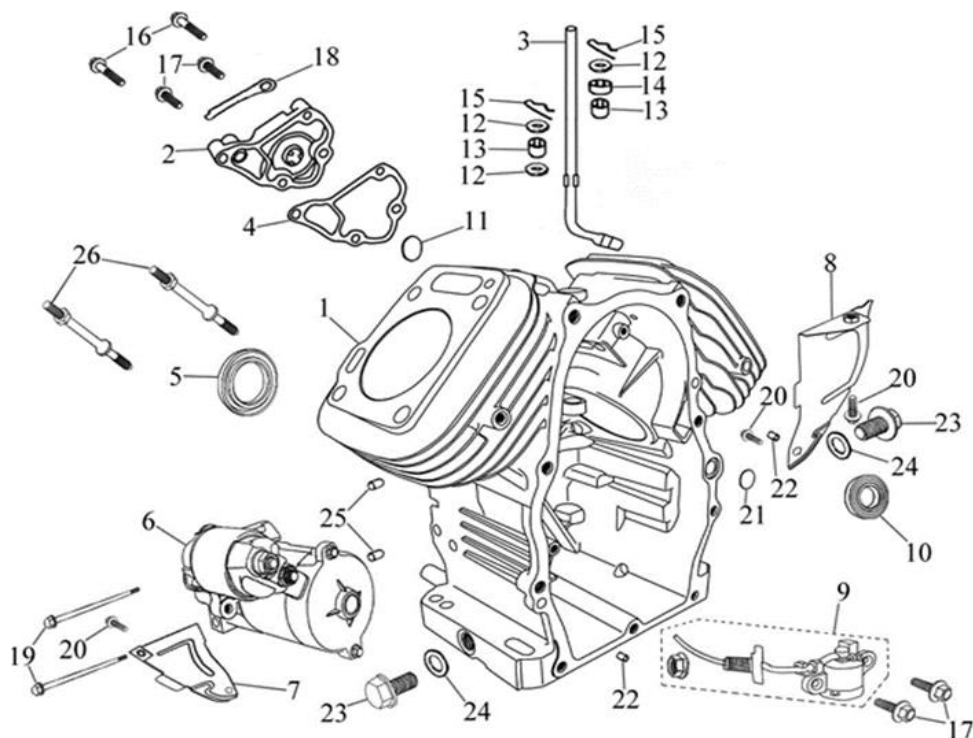

A Block

Ref.	Cod. Rumbo	Descripción	Pcs.
1	2194201	Block Motor Niwa MNW-200	1
2		CAP,BREATHER CHAMBER	1
3		SHAFT, GOVERNOR ARM	1
4		GASKET,BREATHER CHAMBER	2
5	2194202	Retén Lado Volante Motor Niwa MNW-200	1
6	2194203	Burro de Arranque Motor Niwa MNW-200	1
7		LEAD WIND COVER	1
8		LEAD WIND COVER	1
9	2194204	Testigo de Aceite Motor Niwa MNW-200	1
10	2194205	Rodamiento 6003-Z Motor Niwa MNW-200	1
11		VALVE PIECE	1
12		WASHER, PLAIN	3
13		BEARING, RADIAL BALL	2
14		OIL SEAL	1
15		SPLIT PIN	2
16		BOLT, FLANGE, M6x30	2
17		BOLT, FLANGE, M6x16	4
18		PRESSING LINE PLATE	1
19		BOLT, FLANGE, M8x110	2
20		BOLT, FLANGE, M6x12	3
21		SEAL	1
22		SET PIN	2
23		Oil plugs	2
24		WASHER, PLAIN	2
25		SET PIN	2
26		STUD	4

C Conjunto de Cilindro A

Ref.	Cod. Rumbo	Descripción	Pcs.
1	2194211	Tapa de Cilindro Motor Niwa MNW-200	1
2	2194212	Tapa de Válvulas Motor Niwa MNW-200	1
3	2194213	Junta Superior Tapa Válvulas Motor Niwa MNW-200	1
4	2194214	Junta Tapa Cilindro Motor Niwa MNW-200	1
5		LEAD WIND COVER	1
6		ENGINE OIL COOLER COMBINATION	1
7		OIL CONDENSER COVER	1
8		SUSPEND EAR	1
9		BRACKET OIL CONDENSER	1
10		SPARK PLUG	1
11		STUD	2
12		LEAD WIND COVER	1
13		FUEL PIPE	1
14		HOOP	4
15		BOLT, FLANGE, M6x14	4
16		BOLT, FLANGE, M10x80	4
17		SET PIN	2
18		BOLT, FLANGE, M6x25	2
19		BOLT, FLANGE, M6x12	5
20		BOLT, FLANGE, M8x16	1
21		FUEL PIPE	1
22		REFUELING PLUG	1