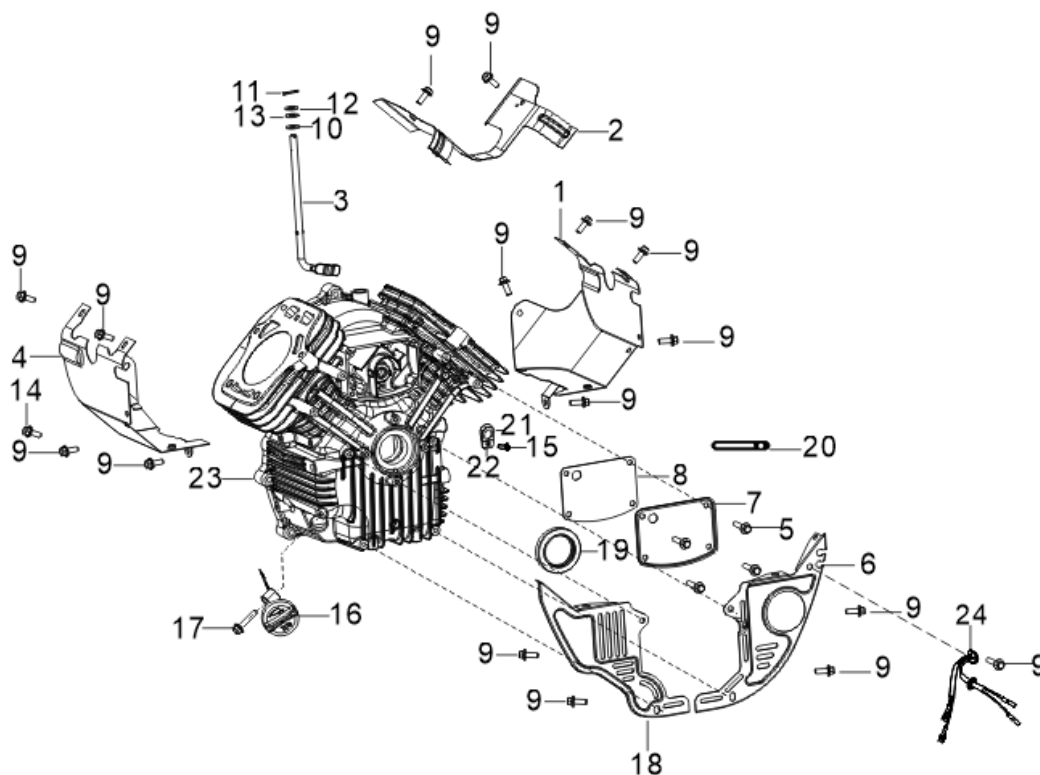

A Carter / Regulador

V1

Ref.	Cod. Rumbo	Descripción	Pcs.
1			1
2		SHROUD, CYLINDER BODY	1
3		ARM, GOVERNOR	1
4		SHIELD, LOWER	1
5	2134001	Tornillo regulador NIWA MVNW-740	4
6		SHIELD, CRANKCASE SIDE	1
7		PLATE, BREATH GROOVE COVER	1
8		GASKET, BREATH GROOVE	1
9		BOLT	16
10		WASHER, FLAT	1
11		PIN	1
12		WASHER, FLAT	1
13		SEAL, OIL	1
14		BOLT	1
15		SCREW	1
16		DIPSTICK SUBASSEMBLY, OIL	2
17		BOLT	2
18		SHIELD, CRANKCASE SIDE	1
19		SEAL, OIL	1
20		CLIP	1
21		PIECE, BREATH	1
22			1
23		CRANKCASE SUBASSEMBLY.	1
24		CONDUCTOR, UNILATERALISM	1

G Carburador

V1

Ref.	Cod. Rumbo	Descripción	Pcs.
1	2134033	Carburador NIWA MVNW-740	1
2	2134034	Junta admision carburador NIWA MVNW-740	2
3	2134035	Brida admision NIWA MVNW-740	1
4	2134036	Multiple admision NIWA MVNW-740	1
5	2134037	Conector filtro aire NIWA MVNW-740	1
6		TUBE, BREATHER	1
7	2134038	Junta multiple admision NIWA MVNW-740	2
8			1
9		CLAMP	1
10		CLAMP	1
11		BOLT	4
12		NUT	4
13		MOUTH, NEGATIVE PRESSURE	1
14		TUBE, FUEL	1
15		CLAMP	1
16		CLAMP	3
17	2134039	Filtro aire NIWA MVNW-740	1
18		CLAMP	2
19	2134040	Filtro combustible NIWA MVNW-740	1
20		TUBE, FUEL	1
21		BOLT	4
22		TUBE, FUEL	1
23		JACKET, RUBBER	1