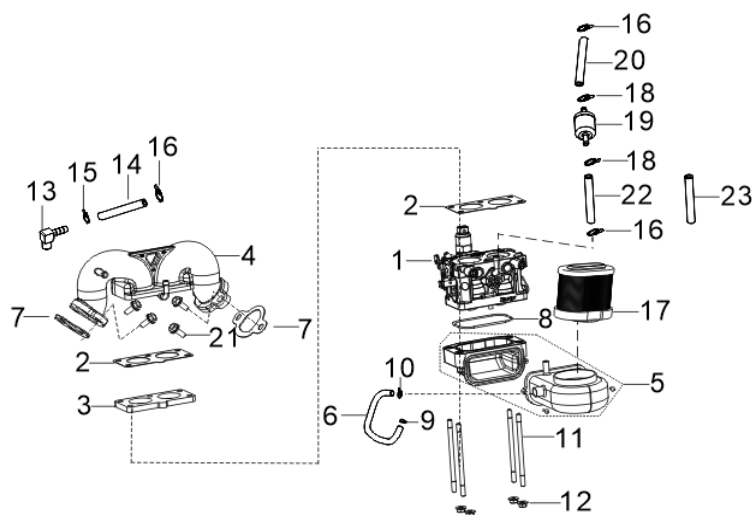

A Carter / Regulador

V1

Ref.	Cod. Rumbo	Descripción	Pcs.
1			1
2		SHROUD, CYLINDER BODY	1
3		ARM, GOVERNOR	1
4		SHIELD, LOWER	1
5	2134001	Tornillo regulador NIWA MVNW-740	4
6		SHIELD, CRANKCASE SIDE	1
7		PLATE, BREATH GROOVE COVER	1
8		GASKET, BREATH GROOVE	1
9		BOLT	16
10		WASHER, FLAT	1
11		PIN	1
12		WASHER, FLAT	1
13		SEAL, OIL	1
14		BOLT	1
15		SCREW	1
16		DIPSTICK SUBASSEMBLY, OIL	2
17		BOLT	2
18		SHIELD, CRANKCASE SIDE	1
19		SEAL, OIL	1
20		CLIP	1
21		PIECE, BREATH	1
22			1
23		CRANKCASE SUBASSEMBLY.	1
24		CONDUCTOR, UNILATERALISM	1

G Carburador

V1

Ref.	Cod. Rumbo	Descripción	Pcs.
1	2134033	Carburador NIWA MVNW-740	1
2	2134034	Junta admision carburador NIWA MVNW-740	2
3	2134035	Brida admision NIWA MVNW-740	1
4	2134036	Multiple admision NIWA MVNW-740	1
5	2134037	Conector filtro aire NIWA MVNW-740	1
6		TUBE, BREATHER	1
7	2134038	Junta multiple admision NIWA MVNW-740	2
8			1
9		CLAMP	1
10		CLAMP	1
11		BOLT	4
12		NUT	4
13		MOUTH, NEGATIVE PRESSURE	1
14		TUBE, FUEL	1
15		CLAMP	1
16		CLAMP	3
17	2134039	Filtro aire NIWA MVNW-740	1
18		CLAMP	2
19	2134040	Filtro combustible NIWA MVNW-740	1
20		TUBE, FUEL	1
21		BOLT	4
22		TUBE, FUEL	1
23		JACKET, RUBBER	1