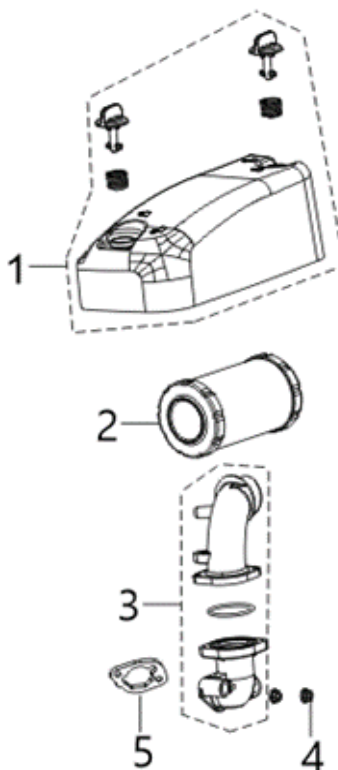

K Filtro de Aire

V1

Ref.	Cod. Rumbo	Descripción	Pcs.
1		COVER, AIR CLEANER CASE	1
2		ELEMENT SUBASSEMBLY, AIR CLEANER	1
3		DUCT, AIR CLEANER INTAKE	1
4		NUT	2
5		GASKET, AIR CLEANER	1