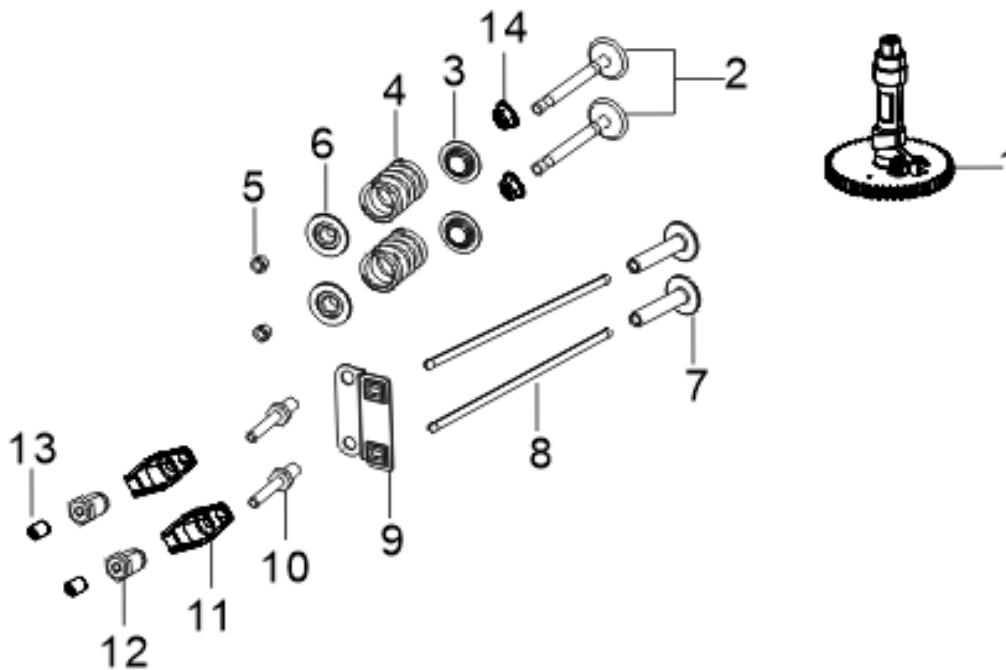

E Válvulas

V1

Ref.	Cod. Rumbo	Descripción	Pcs.
01	2132012	Arbol de levas NIWA MVNW-449-14HP	1
02	2135013	Juego de valvulas NIWA MVNW-449-14HP	1
03	2135014	Plato valvulas NIWA MVNW-449-14HP	2
04	2135015	Resorte valvulas NIWA MVNW-449-14HP	2
05	2135016	Seguro valvulas NIWA MVNW-449-14HP	4
06	2135017	Asiento resorte valvulas NIWA MVNW-449-14HP	2
07	2135018	Botadores NIWA MVNW-449-14HP	2
08	2135019	Varilla valvulas NIWA MVNW-449-14HP	2
09	2135020	Guia varilla valvulas NIWA MVNW-449-14HP	1
10	2135021	Regulador balancines NIWA MVNW-449-14HP	2
11	2135022	Balancines NIWA MVNW-449-14HP	2
12	2135023	Tuerca regulador balancines NIWA MVNW-449-14HP	2
13	2135024	Tuerca traba valvulas NIWA MVNW-449-14HP	2
14	2135025	Reten valvulas NIWA MVNW-449-14HP	2

GRUPO RUMBO: Motoimplementos para Bosque, Jardín y Construcción

Teléfono rotativo: 54 11 5263-7862 - Email: ventas@rumbosrl.com.ar

Dirección: Av. Presidente Perón N° 4749, Benavidez (Norlog), Buenos Aires, Argentina.