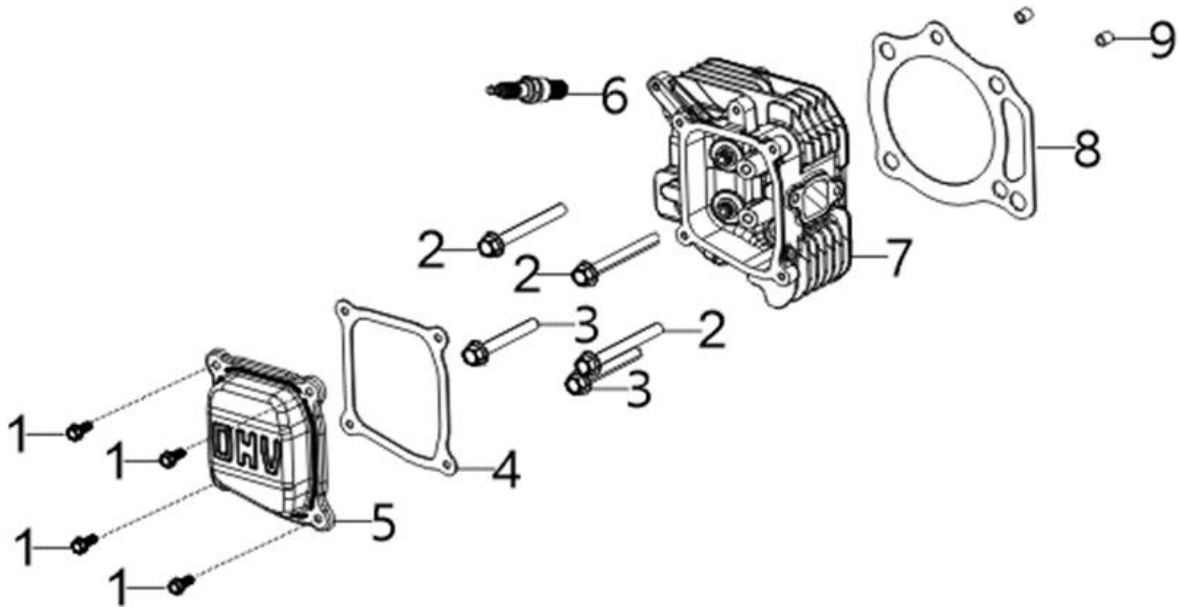

A Cigüeñal / Regulador

V1

Ref.	Cod. Rumbo	Descripción	Pcs.
1		BOLT	4
2		PLATE, BREATH GROOVE COVER	1
3		GASKET, BREATH GROOVE	1
4		PIECE, BREATH	1
5			1
6		PIN	1
7		WASHER, FLAT	1
8		SEAL, OIL	1
9		ARM, GOVERNOR	1
10		TUBE, BREATHER	1
11		CRANKCASE SUBASSEMBLY.	1
12		SEAL, OIL	1
13		DIPSTICK SUBASSEMBLY, OIL	1
14		REGULATOR, VOLTAGE	1
15		BOLT	1
16		BOLT, DRAIN PLUG	1
17			1
18		SHROUD, CYLINDER BODY	1
19		BOLT	6
20		SHROUD 2, CYLINDER BODY	1

B Carter

V1

Ref.	Cod. Rumbo	Descripción	Pcs.
1		GASKET, CRANKCASE	
2		COVER SUBASSEMBLY, CRANKCASE	
3		SEAL, OIL	
4		BOLT	
5		GEAR ASSY, GOVERNOR	
6		FILTER SUBASSEMBLY, OIL	
7		TUBE, OIL FILTER INSTALLATION	
8		PIN	
9		BLOCK, RETURNING OIL	
10		PUMP ASSY, OIL	
12			
13		COVER, OIL PUMP	
14		BOLT	
15			
16		SPRING, PRESSURE RELIEF VALVE	
17		BALL, STEEL	
18		CLAPBOARD, OIL PUMP	
19		BOLT	
20		STRAINER, OIL	
21		COVER, OIL STRAINER	
22		WASHER, FLAT	
23		BOLT, DRAIN PLUG	
24		BOLT, DRAIN PLUG	

C Tapa de Cilindro

V1

Ref.	Cod. Rumbo	Descripción	Pcs.
1		BOLT	4
2		BOLT, CYLINDER HEAD	3
3		BOLT, CYLINDER HEAD	2
4	2135001	Junta tapa valvula NIWA MVNW-449-14HP	1
5		COVER, CYLINDER HEAD	1
6		PLUG, SPARK	1
7	2135002	Tapa cilindro NIWA MVNW-449-14HP	1
8	2135003	Junta tapa cilindro NIWA MVNW-449-14HP	1
9		PIN	2