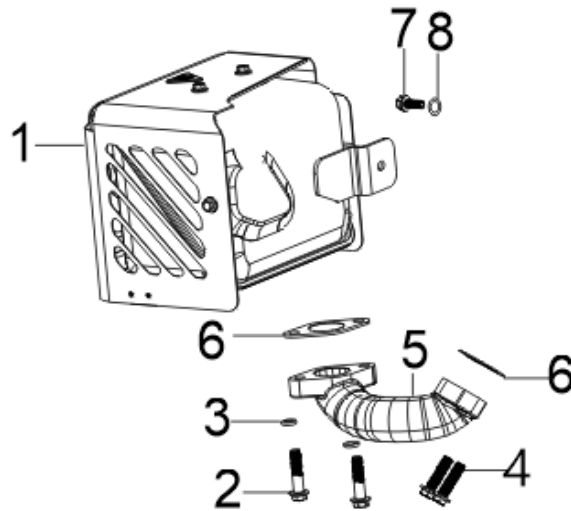

Dirección: Av. Presidente Perón N° 4749, Benavidez (Norlog), Buenos Aires, Argentina.

K Filtro de Aire

V1

Ref.	Cod. Rumbo	Descripción	Pcs.
1		COVER, AIR CLEANER CASE	1
2		ELEMENT SUBASSEMBLY, AIR CLEANER	1
3		DUCT, AIR CLEANER INTAKE	1
4		NUT	2
5		GASKET, AIR CLEANER	1

L Escape

V1

Ref.	Cod. Rumbo	Descripción	Pcs.
1		MUFFLER ASSY.	1
2		BOLT	2
3		WASHER, FLAT	2
4		BOLT	2
5		PIPE, EXHAUST	1
6		GASKET, EXHAUST OUTLET	2
7		BOLT	1
8			1