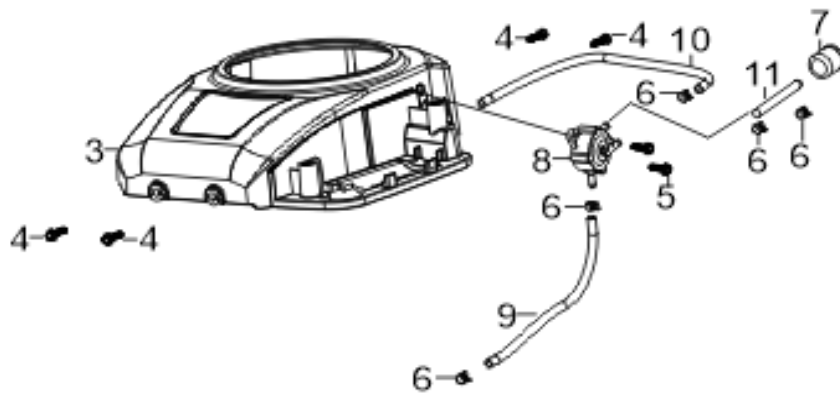

F Cubierta

V1

Ref.	Cod. Rumbo	Descripción	Pcs.
1	2135026	Cubierta superior NIWA MVNW-449-14HP	1
2		BOLT	4
3		BOLT	2
4		CLAMP	5
5	2135027	Bombin NIWA MVNW-449-14HP	1
6	2135028	Bomba combustible NIWA MVNW-449-14HP	1
7		TUBE, FUEL	1
8		TUBE, FUEL	1
9		TUBE, FUEL	1