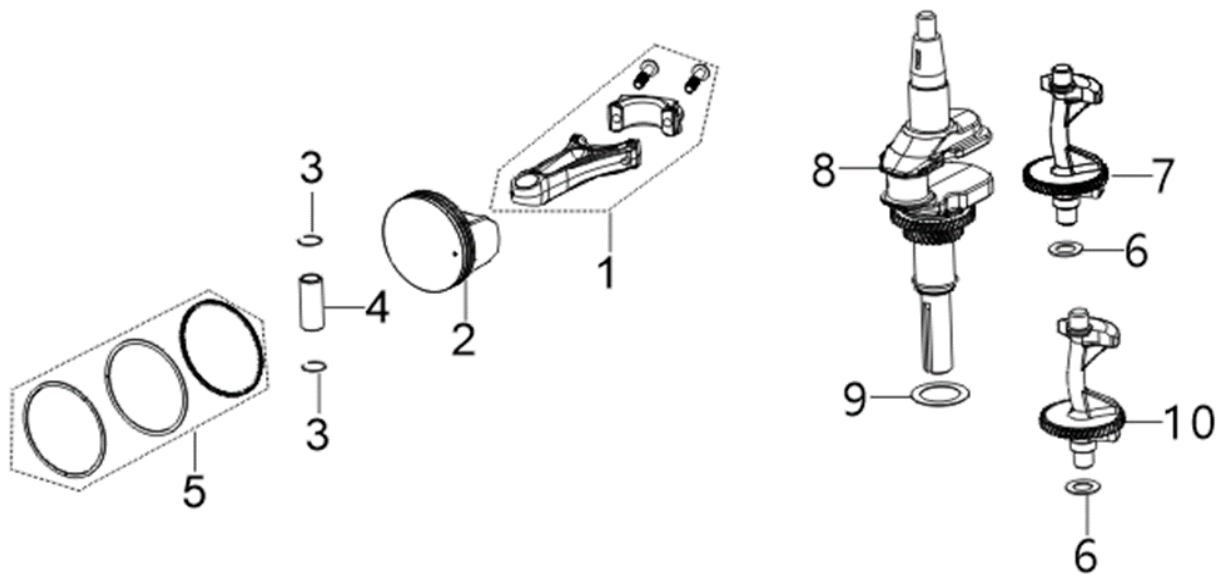

D Cigüeñal

V1

Ref.	Cod. Rumbo	Descripción	Pcs.
1	2135004	Biela NIWA MVNW-449-14HP	1
2	2135005	Piston NIWA MVNW-449-14HP	1
3	2135006	Seguros piston NIWA MVNW-449-14HP	2
4	2135007	Perno piston NIWA MVNW-449-14HP	1
5	2135008	Juego de aros NIWA MVNW-449-14HP	1
6		WASHER, FLAT	2
7	2135009	Sincro balance izquierdo NIWA MVNW-449-14HP	1
8	2135010	Cigüeñal NIWA MVNW-449-14HP	1
9		WASHER, FLAT	1
10	2135011	Sincro balance derecho NIWA MVNW-449-14HP	1

GRUPO RUMBO: Motoimplementos para Bosque, Jardín y Construcción
Teléfono rotativo: 54 11 5263-7862 - Email: ventas@rumbosrl.com.ar
Dirección: Av. Presidente Perón N° 4749, Benavidez (Norlog), Buenos Aires, Argentina.