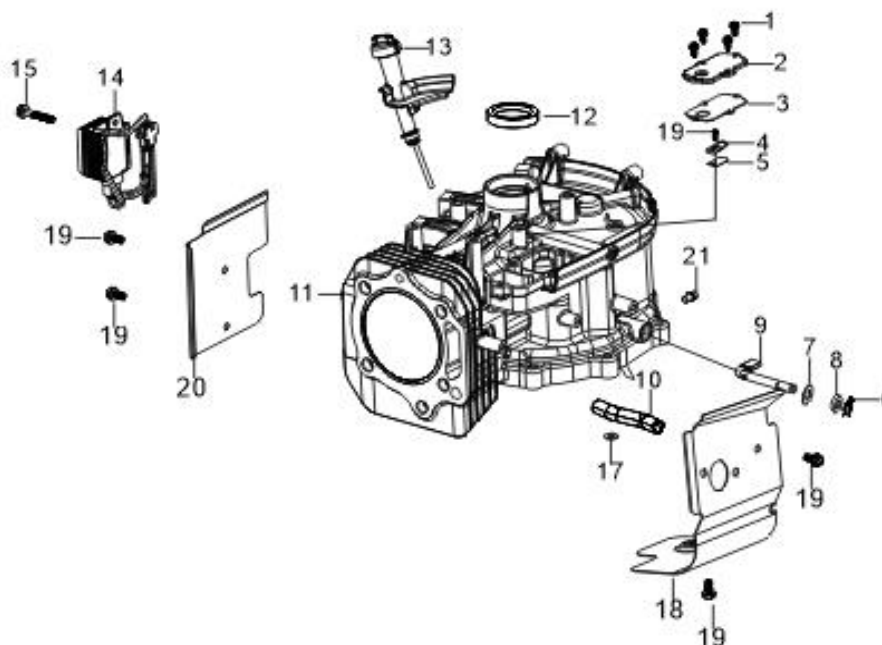

A Cigüeñal / Regulador

V1

Ref.	Cod. Rumbo	Descripción	Pcs.
1		BOLT	4
2		PLATE, BREATH GROOVE COVER	1
3		GASKET, BREATH GROOVE	1
4		PIECE, BREATH	1
5			1
6		PIN	1
7		WASHER, FLAT	1
8		SEAL, OIL	1
9		ARM, GOVERNOR	1
10		TUBE, BREATHER	1
11		CRANKCASE SUBASSEMBLY.	1
12		SEAL, OIL	1
13		DIPSTICK SUBASSEMBLY, OIL	1
14		REGULATOR, VOLTAGE	1
15		BOLT	1
16		BOLT, DRAIN PLUG	1
17			1
18		SHROUD, CYLINDER BODY	1
19		BOLT	6
20		SHROUD 2, CYLINDER BODY	1

B Carter

V1

Ref.	Cod. Rumbo	Descripción	Pcs.
1		GASKET, CRANKCASE	
2		COVER SUBASSEMBLY, CRANKCASE	
3		SEAL, OIL	
4		BOLT	
5		GEAR ASSY, GOVERNOR	
6		FILTER SUBASSEMBLY, OIL	
7		TUBE, OIL FILTER INSTALLATION	
8		PIN	
9		BLOCK, RETURNING OIL	
10		PUMP ASSY, OIL	
12			
13		COVER, OIL PUMP	
14		BOLT	
15			
16		SPRING, PRESSURE RELIEF VALVE	
17		BALL, STEEL	
18		CLAPBOARD, OIL PUMP	
19		BOLT	
20		STRAINER, OIL	
21		COVER, OIL STRAINER	
22		WASHER, FLAT	
23		BOLT, DRAIN PLUG	
24		BOLT, DRAIN PLUG	

C Tapa de Cilindro

V1

Ref.	Cod. Rumbo	Descripción	Pcs.
1		BOLT	4
2		BOLT, CYLINDER HEAD	3
3		BOLT, CYLINDER HEAD	2
4	2135001	Junta tapa valvula NIWA MVNW-449-14HP	1
5		COVER, CYLINDER HEAD	1
6		PLUG, SPARK	1
7	2135002	Tapa cilindro NIWA MVNW-449-14HP	1
8	2135003	Junta tapa cilindro NIWA MVNW-449-14HP	1
9		PIN	2