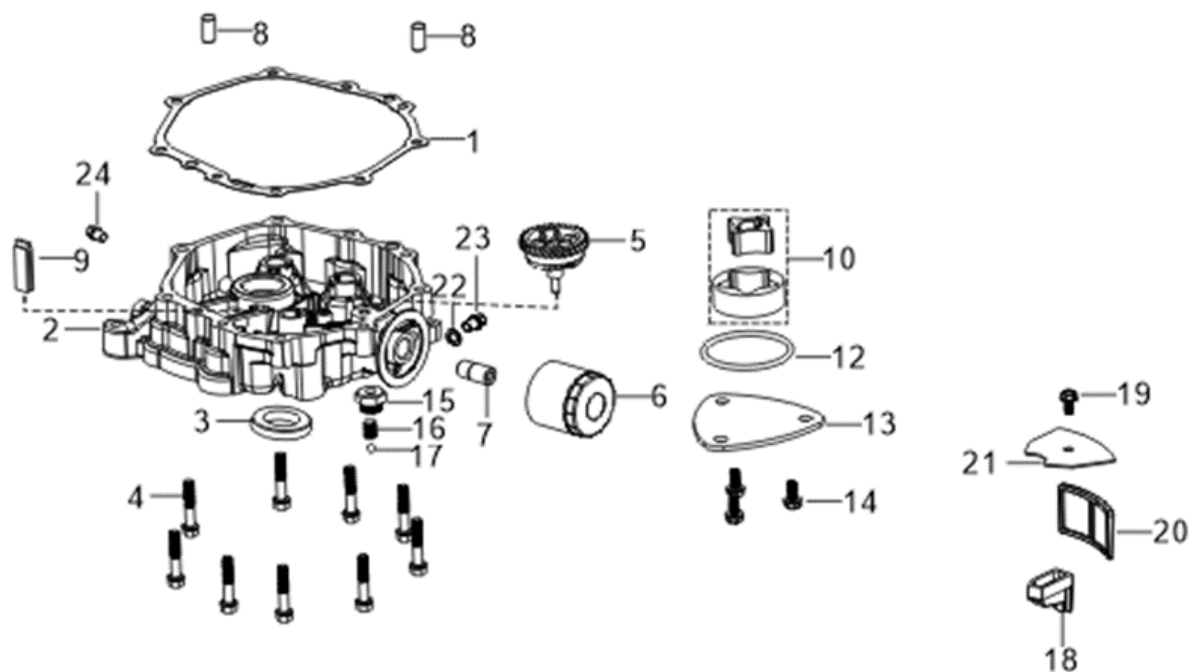

A Cigüeñal / Regulador

V1

Ref.	Cod. Rumbo	Descripción	Pcs.
1		BOLT	4
2		PLATE, BREATH GROOVE COVER	1
3		GASKET, BREATH GROOVE	1
4		PIECE, BREATH	1
5			1
6		PIN	1
7		WASHER, FLAT	1
8		SEAL, OIL	1
9		ARM, GOVERNOR	1
10		TUBE, BREATHER	1
11		CRANKCASE SUBASSEMBLY.	1
12		SEAL, OIL	1
13		DIPSTICK SUBASSEMBLY, OIL	1
14		REGULATOR, VOLTAGE	1
15		BOLT	1
16		BOLT, DRAIN PLUG	1
17			1
18		SHROUD, CYLINDER BODY	1
19		BOLT	6
20		SHROUD 2, CYLINDER BODY	1

B Carter

V1

Ref.	Cod. Rumbo	Descripción	Pcs.
1		GASKET, CRANKCASE	
2		COVER SUBASSEMBLY, CRANKCASE	
3		SEAL, OIL	
4		BOLT	
5		GEAR ASSY, GOVERNOR	
6		FILTER SUBASSEMBLY, OIL	
7		TUBE, OIL FILTER INSTALLATION	
8		PIN	
9		BLOCK, RETURNING OIL	
10		PUMP ASSY, OIL	
12			
13		COVER, OIL PUMP	
14		BOLT	
15			
16		SPRING, PRESSURE RELIEF VALVE	
17		BALL, STEEL	
18		CLAPBOARD, OIL PUMP	
19		BOLT	
20		STRAINER, OIL	
21		COVER, OIL STRAINER	
22		WASHER, FLAT	
23		BOLT, DRAIN PLUG	
24		BOLT, DRAIN PLUG	

C Tapa de Cilindro

V1

Ref.	Cod. Rumbo	Descripción	Pcs.
1		BOLT	4
2		BOLT, CYLINDER HEAD	3
3		BOLT, CYLINDER HEAD	2
4	2135001	Junta tapa valvula NIWA MVNW-449-14HP	1
5		COVER, CYLINDER HEAD	1
6		PLUG, SPARK	1
7	2135002	Tapa cilindro NIWA MVNW-449-14HP	1
8	2135003	Junta tapa cilindro NIWA MVNW-449-14HP	1
9		PIN	2