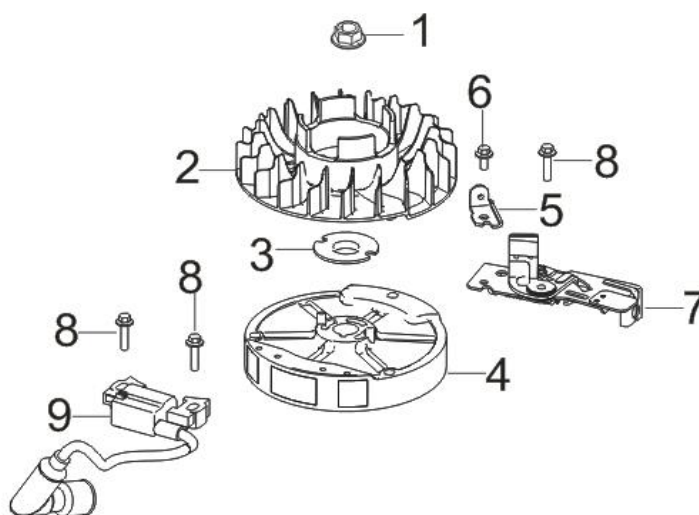

V1

Ref.	Cod. Rumbo	Descripción	Pcs.
1			1
2	2130026	Junta admision NIWA MVNW-149-4,5HP	1
3	2130027	Brida admision NIWA MVNW-149-4,5HP	1
4	2130028	Junta base carburador NIWA MVNW-149-4,5HP	1
5	2130029	Carburador NIWA MVNW-149-4,5HP	1
6		CLAMP	3
7		TUBE, FUEL	1
8		TUBE, STARTING RICHD VALVE	1
9	2130030	Bombin NIWA MVNW-149-4,5HP	1

G Volante

V1

Ref.	Cod. Rumbo	Descripción	Pcs.
1		NUT, FLYWHEEL	1
2	2130039	IMPELLER	1
3		SEAT, STARTER CUP	1
4		FLYWHEEL SUBASSEMBLY	1
5		LUG, SHROUD	1
6		BOLT	1
7		BRAKE ASSY.	1
8		BOLT	3
9	2130031	COIL, IGNITION	1