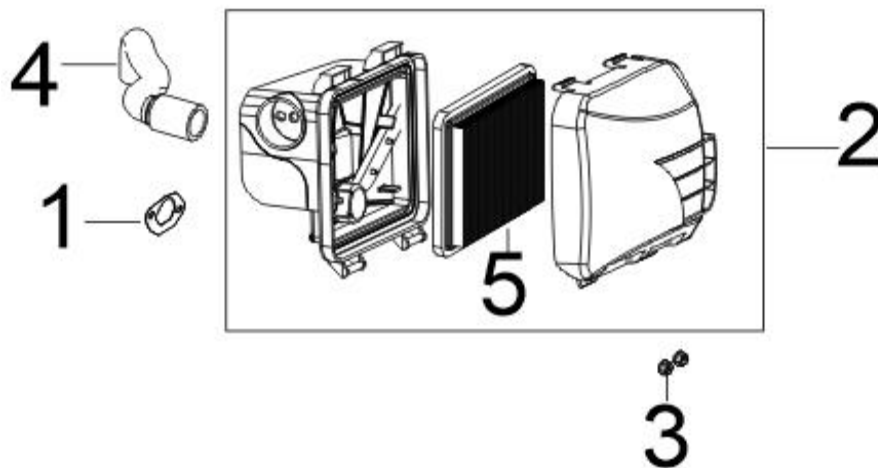

H Filtro de Aire

V1

Ref.	Cod. Rumbo	Descripción	Pcs.
1		GASKET, AIR CLEANER	1
2	2130032	Conjunto filtro aire completo NIWA MVNW-149-4,5HP	1
3		NUT	2
4		TUBE, BREATHER	1
5	2130033	Filtro aire NIWA MVNW-149-4,5HP	1