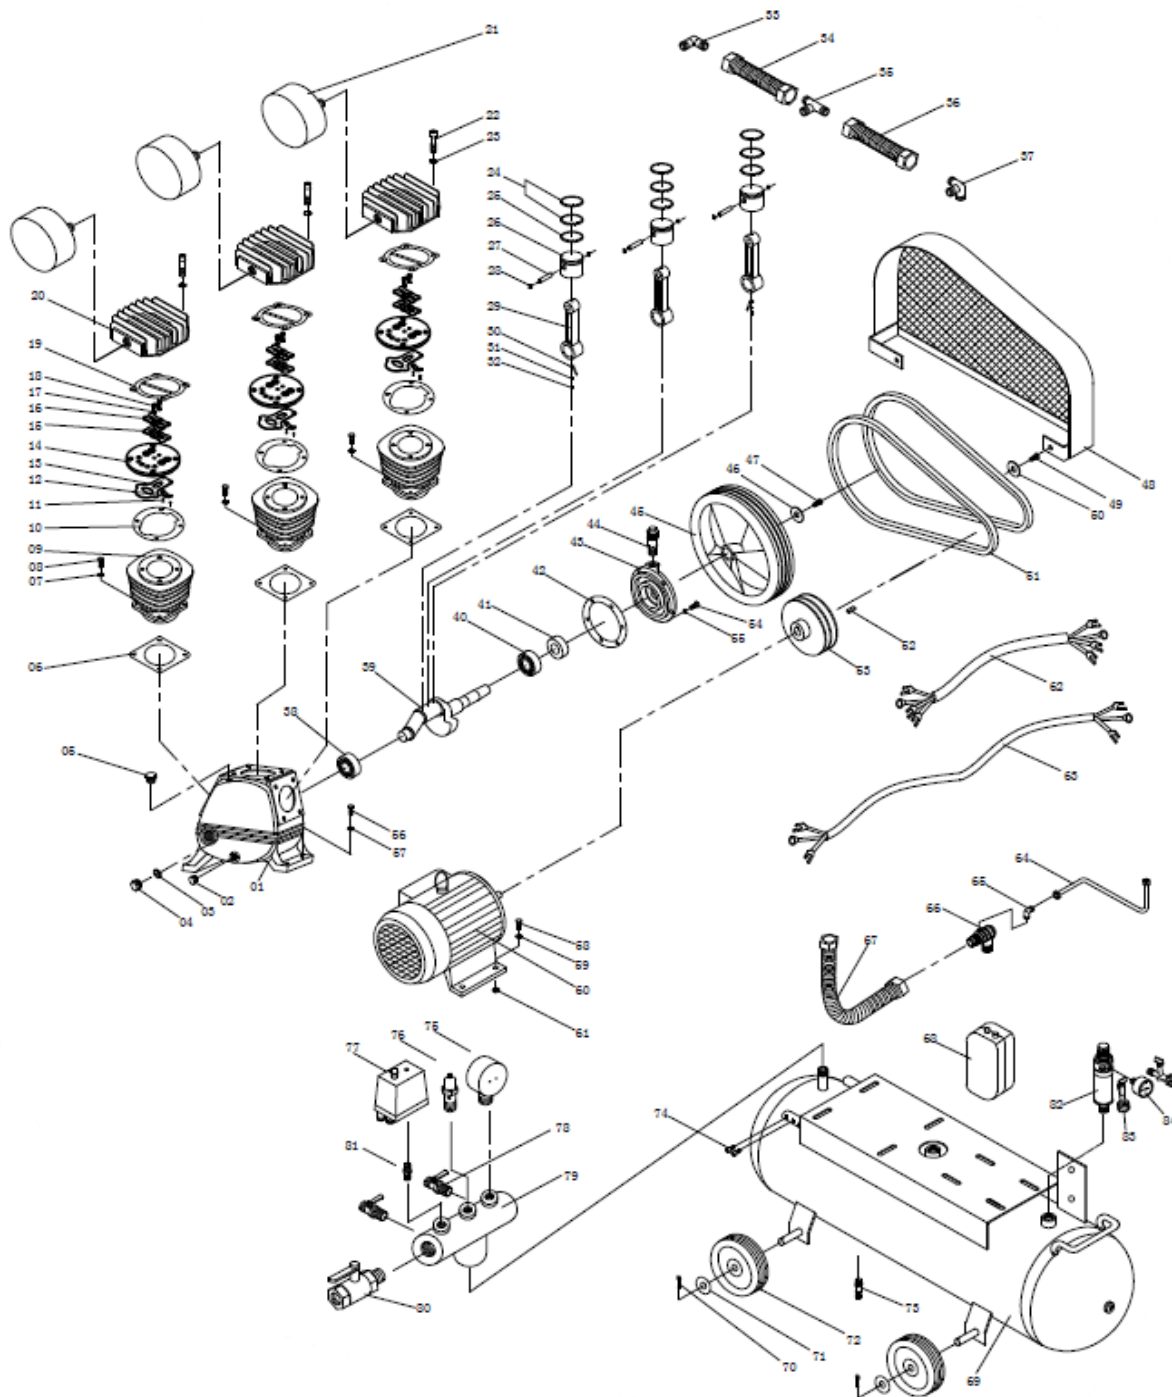

A General

COMPRESOR NIWA ACW-1000

Ref.	Cod. Rumbo	Descripción	Pcs.
1	2863176	Carter ACW-1000	
2		OIL PLUG	
3		SHAFT SEAL	
4		OIL GLASS	
5		OIL PLUG	
6	2863126	Junta Superior de Cilindro ACW-1000	
7		SPRING	
8		BOLT	
9	2863175	Cilindro ACW-1000	
10	2863174	Junta Inferior de Cilindro ACW-1000	
11		DOWEL	
12		TABLET COMPRESSING	
13	2863109	Flapper grande ACW-1000	
14	2863150	Placa de flapper ACW-1000	
15	2863108	Flapper chico ACW-1000	
16		LIMITED BLOCK	
17		SPRING	
18		BOLT	
19	2863128	Junta de flapper ACW-1000	
20	2863181	Tapa de Cilindro ACW-1000	
21	2863107	Filtro de aire ACW-1000	
22		BOLT	
23		SPRING	
24	2863060	Aro Superior ACW-1000	
25	2863062	Aro retenedor ACW-1000	
26	2863177	Piston ACW-1000	
27	2863179	Perno del Piston ACW-1000	
28	2863180	Seguro perno del Piston ACW-1000	
29	2863178	Biela ACW-1000	
30		SPINDLE	
31		SPRING	
32		SCREW	
33		ELBOW EXHAUST	
34		CONNECTING PIPE	
35		TEE JOINTS	
36	2863183	Rodamiento del Cigüeñal ACW-1000	
37	2863098	Conector triple ACW-1000	
38		BEARING	
39	2863182	Cigüeñal ACW-1000	
40		BEARING	
41		OIL SEALING	
42	2863124	Junta de carter ACW-1000	
43		BEARING COVER	
44		BREATH	
45		FLYWHEEL	
46		WASHER	
47		BOLT	
48		COVER	
49		BOLT	
50		WASHER	
51	2863103	Correa ACW-1000	
52		KEY	
53		BELT PULLY	
54		BOLT	
55		SPRING	
56		BOLT	
57		SPRING	
58		BOLT	
59		SPRING	
60		MOTOR	
61		NUT	
62		ELECTRICAL WIRE	
63		ELECTRICAL WIRE	