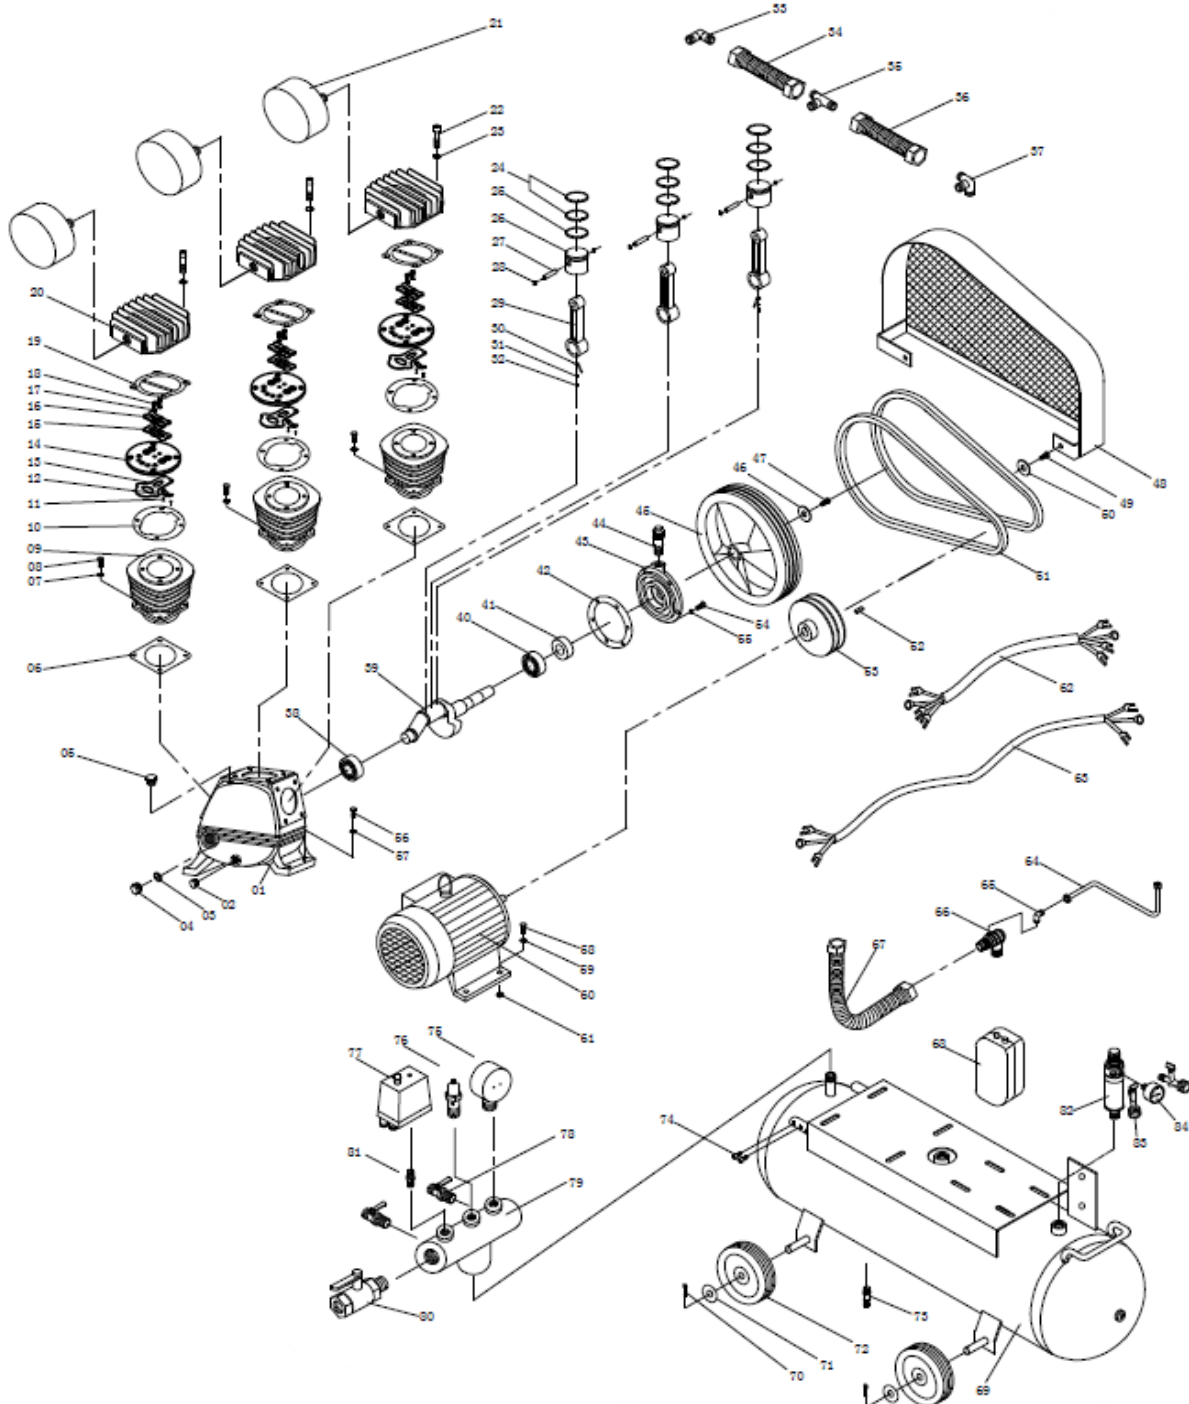

COMPRESOR NIWA ACW-1000

Ref.	Cod. Rumbo	Descripción	Pcs.
1	2863176	Carter ACW-1000	
2		OIL PLUG	
3		SHAFT SEAL	
4		OIL GLASS	
5		OIL PLUG	
6	2863126	Junta Superior de Cilindro ACW-1000	
7		SPRING	
8		BOLT	
9	2863175	Cilindro ACW-1000	
10	2863174	Junta Inferior de Cilindro ACW-1000	
11		DOWEL	
12		TABLET COMPRESSING	
13	2863109	Flapper grande ACW-1000	
14	2863150	Placa de flapper ACW-1000	
15	2863108	Flapper chico ACW-1000	
16		LIMITED BLOCK	
17		SPRING	
18		BOLT	
19	2863128	Junta de flapper ACW-1000	
20	2863181	Tapa de Cilindro ACW-1000	
21	2863107	Filtro de aire ACW-1000	
22		BOLT	
23		SPRING	
24	2863060	Aro Superior ACW-1000	
25	2863062	Aro retenedor ACW-1000	
26	2863177	Piston ACW-1000	
27	2863179	Perno del Piston ACW-1000	
28	2863180	Seguro perno del Piston ACW-1000	
29	2863178	Biela ACW-1000	
30		SPINDLE	
31		SPRING	
32		SCREW	
33		ELBOW EXHAUST	
34		CONNECTING PIPE	
35		TEE JOINTS	
36	2863183	Rodamiento del Cigüeñal ACW-1000	
37	2863098	Conector triple ACW-1000	
38		BEARING	
39	2863182	Cigüeñal ACW-1000	
40		BEARING	
41		OIL SEALING	
42	2863124	Junta de carter ACW-1000	
43		BEARING COVER	
44		BREATH	
45		FLYWHEEL	
46		WASHER	
47		BOLT	
48		COVER	
49		BOLT	
50		WASHER	
51	2863103	Correa ACW-1000	
52		KEY	
53		BELT PULLY	
54		BOLT	
55		SPRING	
56		BOLT	
57		SPRING	
58		BOLT	
59		SPRING	
60		MOTOR	
61		NUT	
62		ELECTRICAL WIRE	
63		ELECTRICAL WIRE	

GRUPO RUMBO: Motoimplementos para Bosque, Jardín y Construcción

Teléfono rotativo: 54 11 5263-7862 - Email: ventas@rumbosrl.com.ar

Dirección: Av. Presidente Perón N° 4749, Benavidez (Norlog), Buenos Aires, Argentina.

B General

GRUPO RUMBO: Motoimplementos para Bosque, Jardín y Construcción

Teléfono rotativo: 54 11 5263-7862 - Email: ventas@rumbosrl.com.ar

Dirección: Av. Presidente Perón N° 4749, Benavidez (Norlog), Buenos Aires, Argentina.