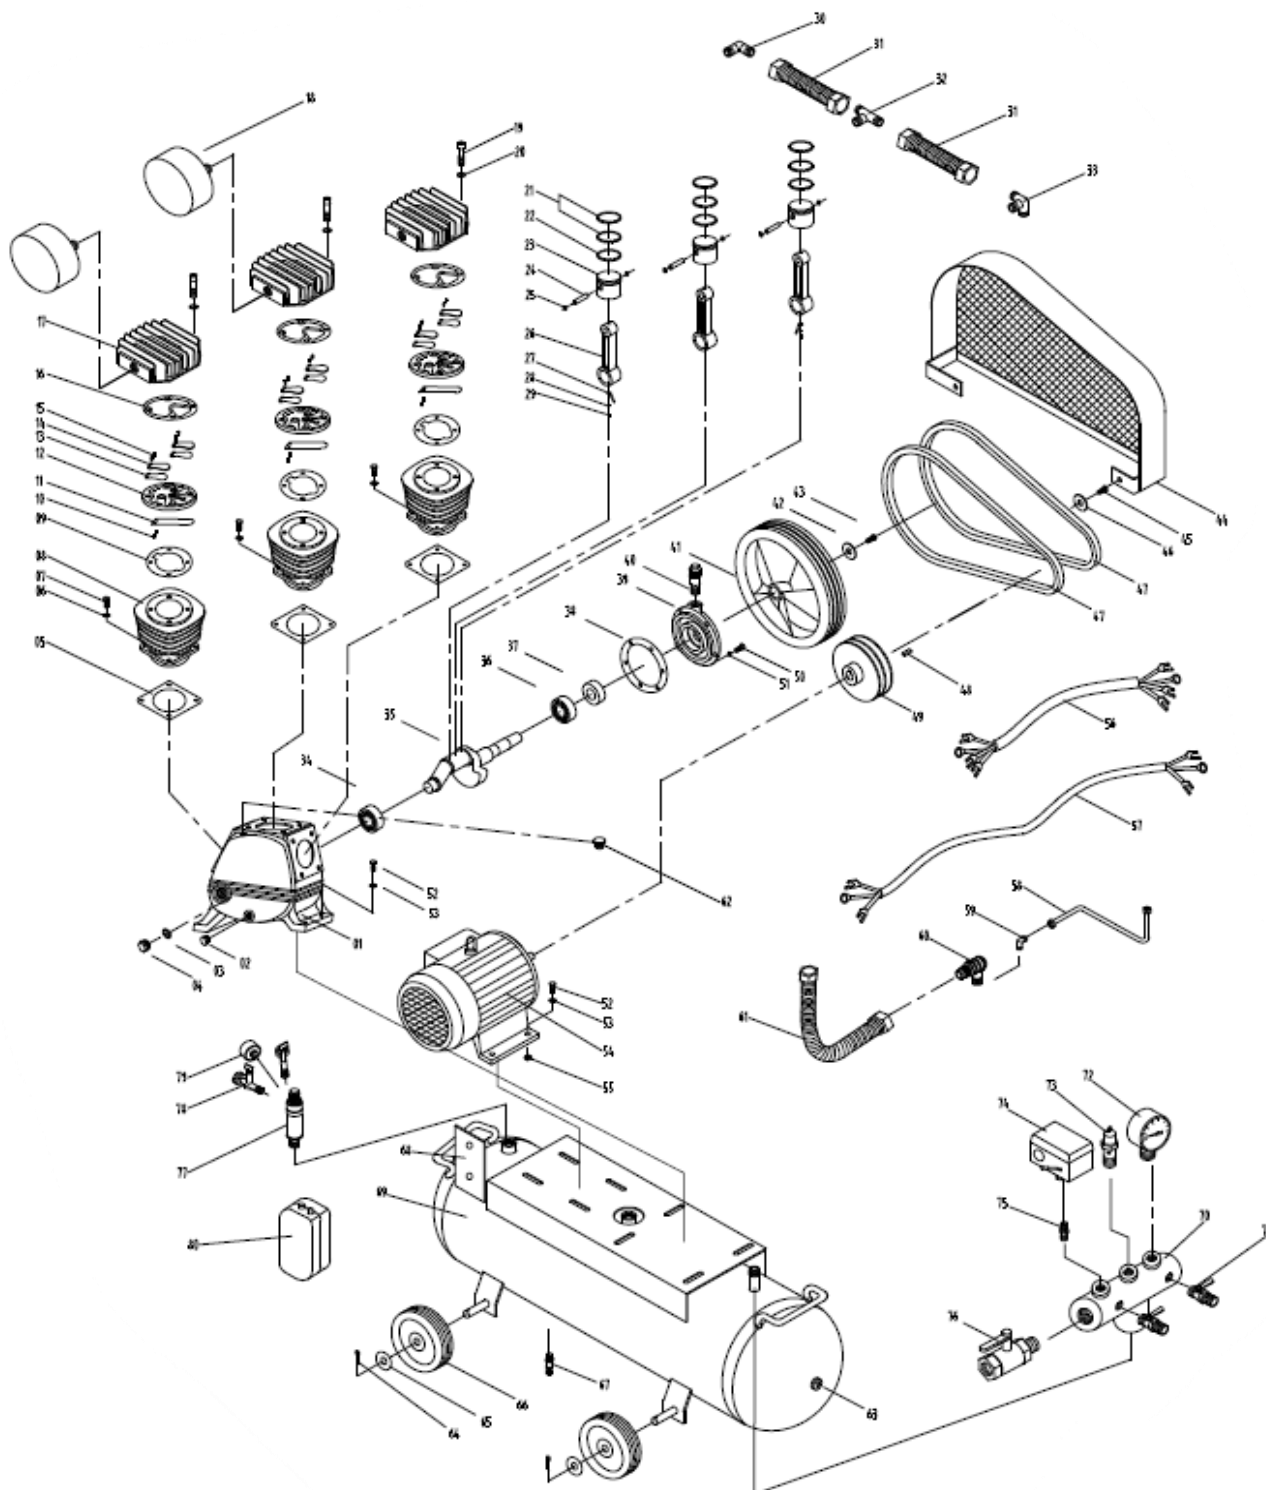

A General

GRUPO RUMBO: Motoimplementos para Bosque, Jardín y Construcción

Teléfono rotativo: 54 11 5263-7862 - Email: ventas@rumbosrl.com.ar

Dirección: Av. Presidente Perón N° 4749, Benavidez (Norlog), Buenos Aires, Argentina.

COMPRESOR NIWA ACW-500

Ref.	Cod. Rumbo	Descripción	Pcs.
1	2864002	Block ACW-300/500	
2		OIL PLUG	
3		SHAFT SEAL	
4		OIL GLASS	
5	2864000	Junta Inferior de Cilindro ACW-300/500	
6		SPRING	
7		BOLT	
8	2864001	Cilindro ACW-300/500	
9	2863009	Junta Superior de cilindro Niwa ACW-300/500	
10		SCREW	
11		VALVE PLATE	
12		VALVE	
13		VALVE PLATE	
14		PLATEN	
15		SCREW	
16		GASKET	
17		CYLINDER HEAD	
18		AIR FILTER	
19		BOLT	
20		SPRING	
21		PISTON RING	
22		PISTON RING	
23	2864003	Piston ACW-300/500	
24	2864005	Perno del Piston ACW-300/500	
25	2864006	Seguro perno del Piston ACW-300/500	
26	2864004	Biela ACW-300/500	
27		SPINDLE	
28		SPRING	
29		SCREW	
30		ELBOW EXHAUST	
31		CONNECTING PIPE	
32		TEE JOINTS	
33	2863043	Acople triple de aire Niwa ACW-300/500	
34		BEARING	
35	2864008	Cigüeñal ACW-300/500	
36	2863034	Rodamiento grande de cigüeñal Niwa ACW-300/500	
37	2863035	Retén de cigüeñal Niwa ACW-300/500	
38	2863036	Junta de tapa de block Niwa ACW-300/500	
39		BEARING COVER	
40	2863037	Respiradero de aceite Niwa ACW-300/500	
41	2863040	Polea de cabezal Niwa ACW-300/500	
42		WASHER	
43		BOLT	
44		COVER	
45		BOLT	
46		WASHER	
47	2864009	Correa ACW-300/500	
48		KEY	
49		BELT PULLY	
50		BOLT	
51		SPRING	
52		BOLT	
53		SPRING	
54		MOTOR	
55		NUT	
56		ELECTRICAL WIRE	
57		ELECTRICAL WIRE	
58		UNLOADING PIPE	
59		ELBOW BEND	
60		CHECK VALVE	
61		EXHAUST PIPE	
62		OIL PLUG	
63		TEST HOLE	

GRUPO RUMBO: Motoimplementos para Bosque, Jardín y Construcción

Teléfono rotativo: 54 11 5263-7862 - Email: ventas@rumbosrl.com.ar

Dirección: Av. Presidente Perón N° 4749, Benavidez (Norlog), Buenos Aires, Argentina.