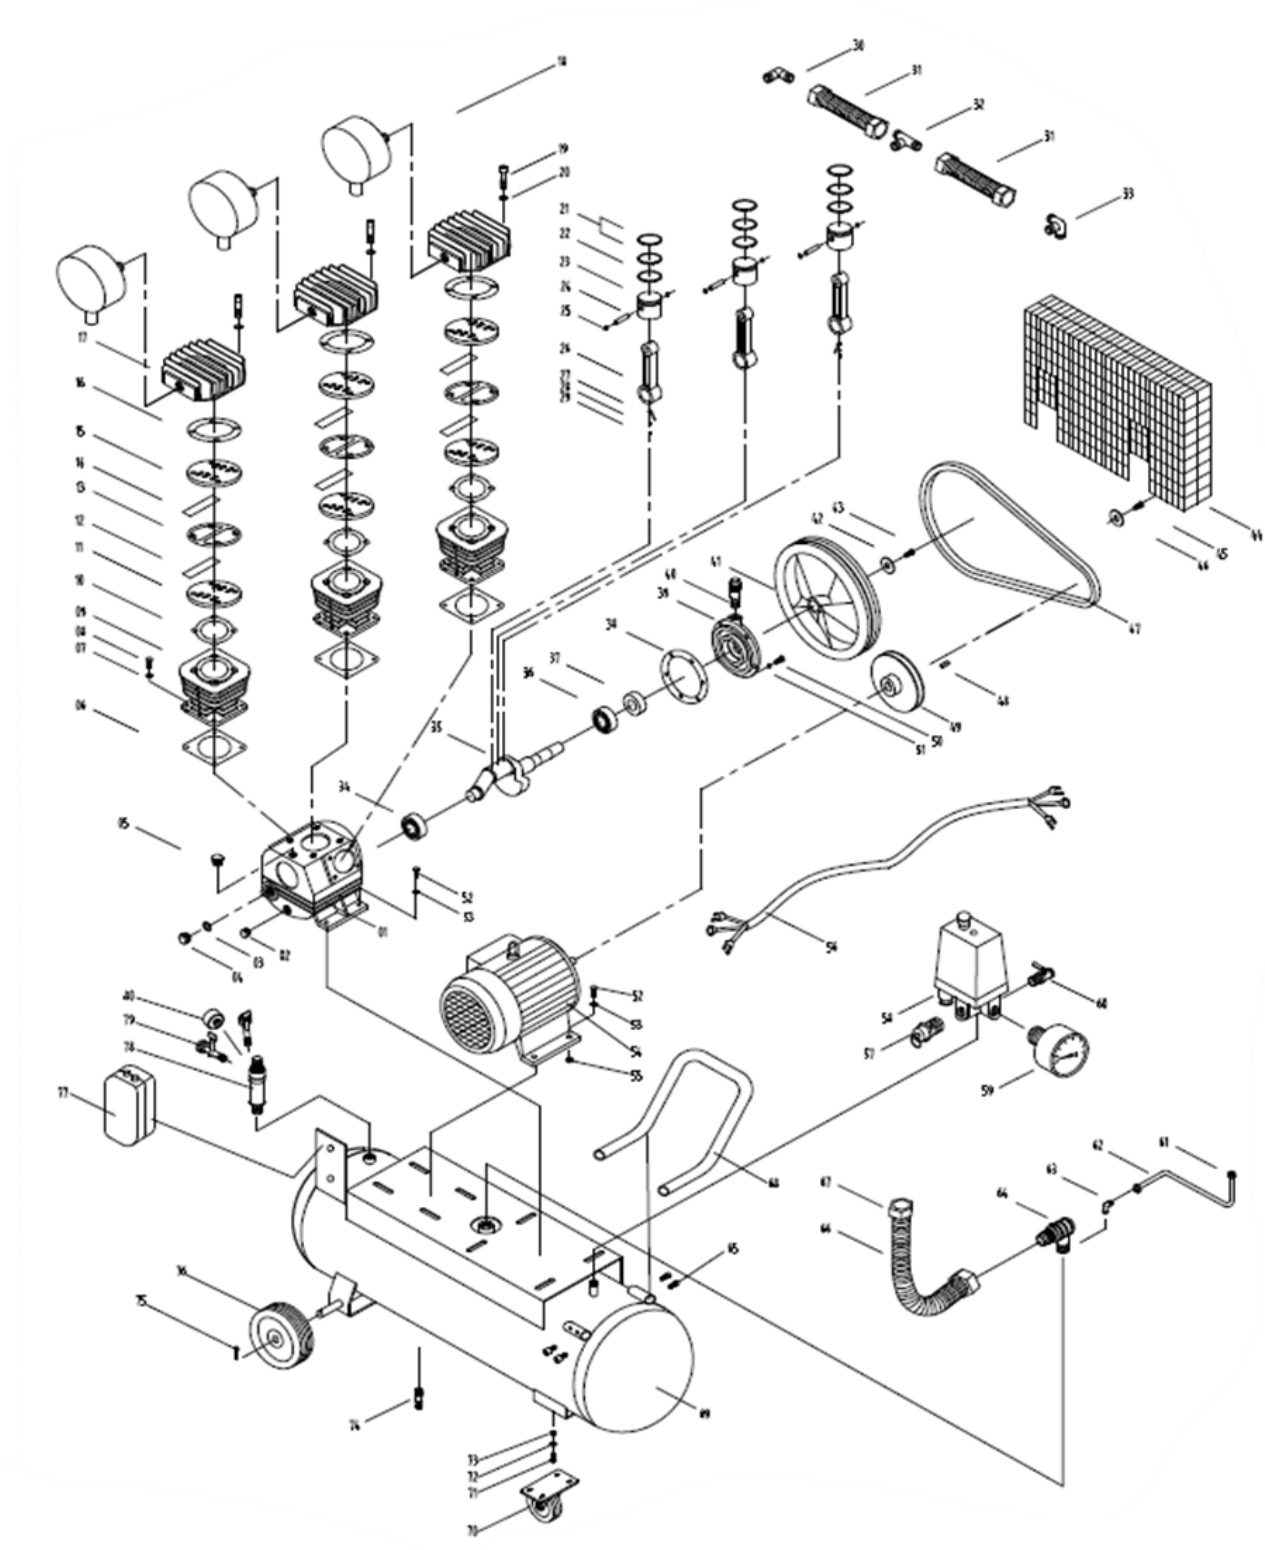

COMPRESOR NIWA ACW-200

Ref.	Cod. Rumbo	Descripción	Pcs.
1	2862004	Block Niwa ACW-200	
2	2861003	Tapon de aceite Niwa ACW-100/150/200	
3		SHAFT SEAL	
4		OIL GLASS	
5	2861017	Respiradero de aceite Niwa ACW-100/150/200	
6		GASKET	
7		SPRING	
8		BOLT	
9		CYLINDER	
10		GASKET	
11		VALVE	
12		VALVE PLATE	
13		GASKET	
14		VALVE PLATE	
15		VALVE	
16		GASKET	
17	2861035	Tapa de cilindro Niwa ACW-100/150/200	
18	2861043	Filtro de aire Niwa ACW-100/150/200	
19		BOLT	
20		SPRING	
21		PISTON RING	
22		PISTON RING	
23	2861026	Piston Niwa ACW-200 directo	
24		PISTON PIN	
25		CIRCLIP	
26	2862025	Biela Niwa ACW-200	
27		SPINDLE	
28		SPRING	
29		SCREW	
30		ELBOW EXHAUST	
31	2861064	Caño conector secundario Niwa ACW-100/150/200	
32		TEE JOINTS	
33	2861037	Acople triple de aire Niwa ACW-100/150/200	
34		BEARING	
35	2862008	Cigüeñal Niwa ACW-200	
36		BEARING	
37		OIL SEALING	
38		GASKET	
39		BEARING COVER	
40		BREATH	
41		FLYWHEEL	
42		WASHER	
43		BOLT	
44	2861073	Protector Niwa ACW-100/150/200	
45		BOLT	
46		WASHER	
47	2861072	Correa Niwa ACW-100/150/200	
48		KEY	
49		BELT PULLY	
50		BOLT	
51		SPRING	
52		BOLT	
53		SPRING	
54		MOTOR	
55		NUT	
56		PLUG	
57		SAFETY VALVE	
58		PRESSURE SWITCH	
59		PRESSURE GAUGE	
60		AIR COCK	
61		NUT	
62		UNLOADING PIPE	
63	2861036	Codo de salida de aire Niwa ACW-100/150/200	

GRUPO RUMBO: Motoimplementos para Bosque, Jardín y Construcción

Teléfono rotativo: 54 11 5263-7862 - Email: ventas@rumbosrl.com.ar

Dirección: Av. Presidente Perón N° 4749, Benavidez (Norlog), Buenos Aires, Argentina.

B General

GRUPO RUMBO: Motoimplementos para Bosque, Jardín y Construcción

Teléfono rotativo: 54 11 5263-7862 - Email: ventas@rumbosrl.com.ar

Dirección: Av. Presidente Perón N° 4749, Benavidez (Norlog), Buenos Aires, Argentina.