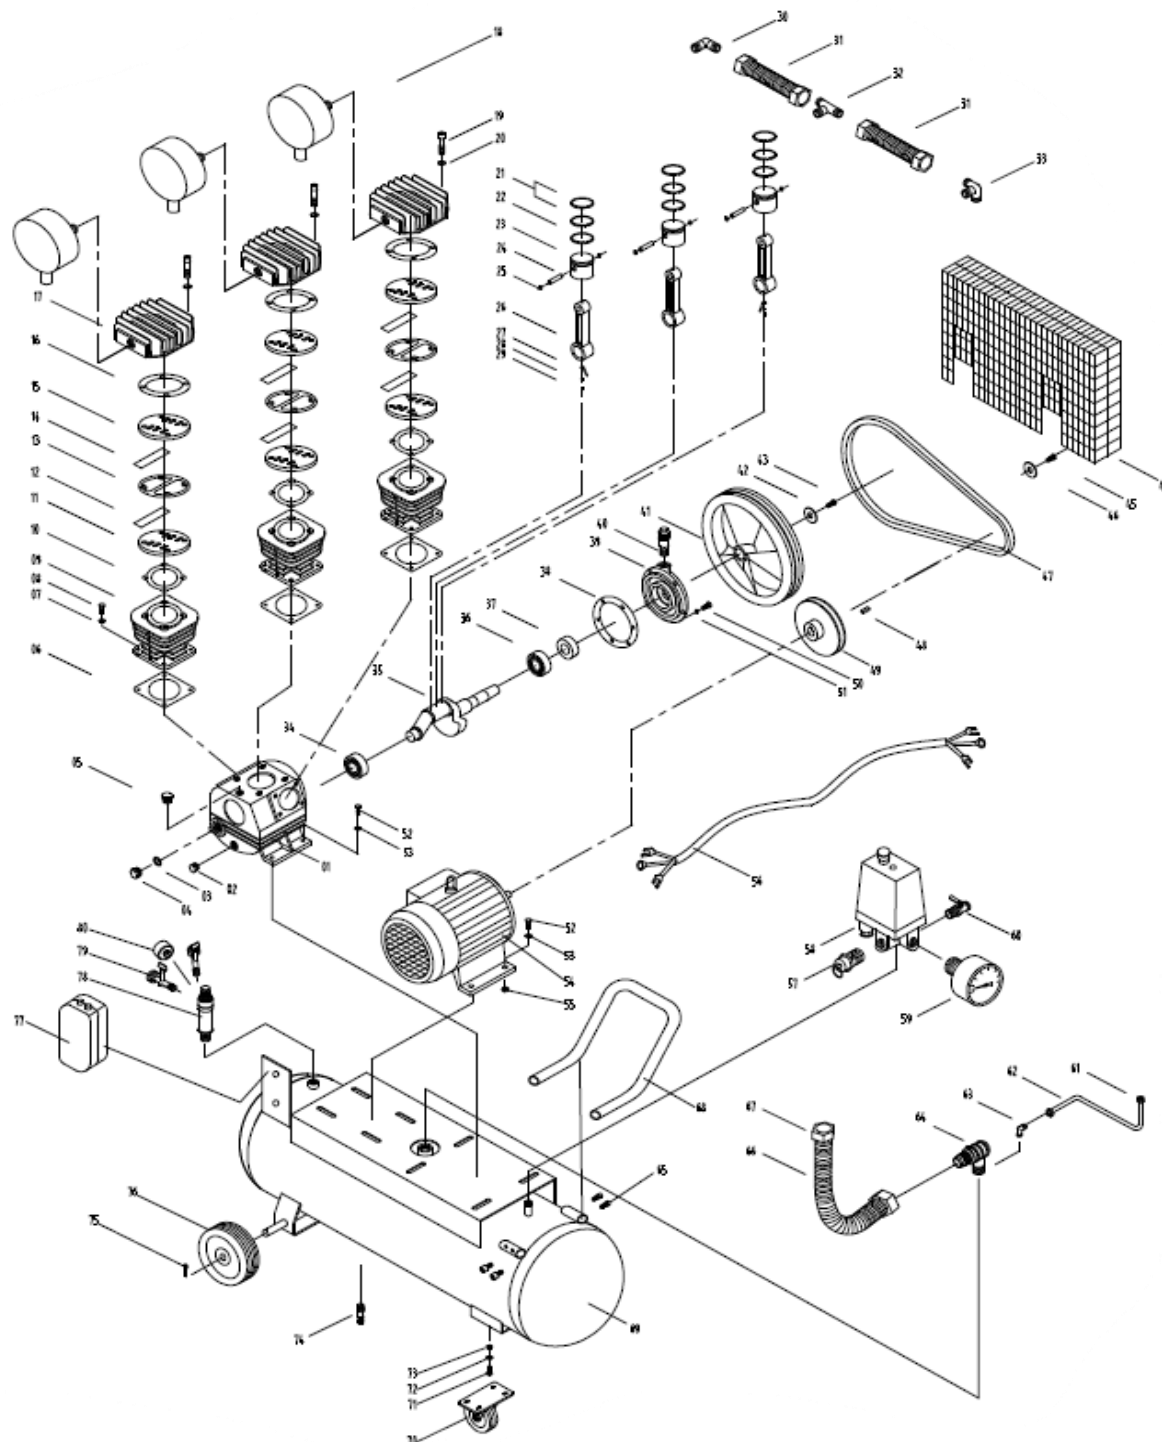

A General

GRUPO RUMBO: Motoimplementos para Bosque, Jardín y Construcción

Teléfono rotativo: 54 11 5263-7862 - Email: ventas@rumbosrl.com.ar

Dirección: Av. Presidente Perón N° 4749, Benavidez (Norlog), Buenos Aires, Argentina.

COMPRESOR NIWA ACW-200

Ref.	Cod. Rumbo	Descripción	Pcs.
1	2862004	Block Niwa ACW-200	
2	2861003	Tapon de aceite Niwa ACW-100/150/200	
3		SHAFT SEAL	
4		OIL GLASS	
5	2861017	Respiradero de aceite Niwa ACW-100/150/200	
6		GASKET	
7		SPRING	
8		BOLT	
9		CYLINDER	
10		GASKET	
11		VALVE	
12		VALVE PLATE	
13		GASKET	
14		VALVE PLATE	
15		VALVE	
16		GASKET	
17	2861035	Tapa de cilindro Niwa ACW-100/150/200	
18	2861043	Filtro de aire Niwa ACW-100/150/200	
19		BOLT	
20		SPRING	
21		PISTON RING	
22		PISTON RING	
23	2861026	Piston Niwa ACW-200 directo	
24		PISTON PIN	
25		CIRCLIP	
26	2862025	Biela Niwa ACW-200	
27		SPINDLE	
28		SPRING	
29		SCREW	
30		ELBOW EXHAUST	
31	2861064	Caño conector secundario Niwa ACW-100/150/200	
32		TEE JOINTS	
33	2861037	Acople triple de aire Niwa ACW-100/150/200	
34		BEARING	
35	2862008	Cigüeñal Niwa ACW-200	
36		BEARING	
37		OIL SEALING	
38		GASKET	
39		BEARING COVER	
40		BREATH	
41		FLYWHEEL	
42		WASHER	
43		BOLT	
44	2861073	Protector Niwa ACW-100/150/200	
45		BOLT	
46		WASHER	
47	2861072	Correa Niwa ACW-100/150/200	
48		KEY	
49		BELT PULLY	
50		BOLT	
51		SPRING	
52		BOLT	
53		SPRING	
54		MOTOR	
55		NUT	
56		PLUG	
57		SAFETY VALVE	
58		PRESSURE SWITCH	
59		PRESSURE GAUGE	
60		AIR COCK	
61		NUT	
62		UNLOADING PIPE	
63	2861036	Codo de salida de aire Niwa ACW-100/150/200	

GRUPO RUMBO: Motoimplementos para Bosque, Jardín y Construcción

Teléfono rotativo: 54 11 5263-7862 - Email: ventas@rumbosrl.com.ar

Dirección: Av. Presidente Perón N° 4749, Benavidez (Norlog), Buenos Aires, Argentina.