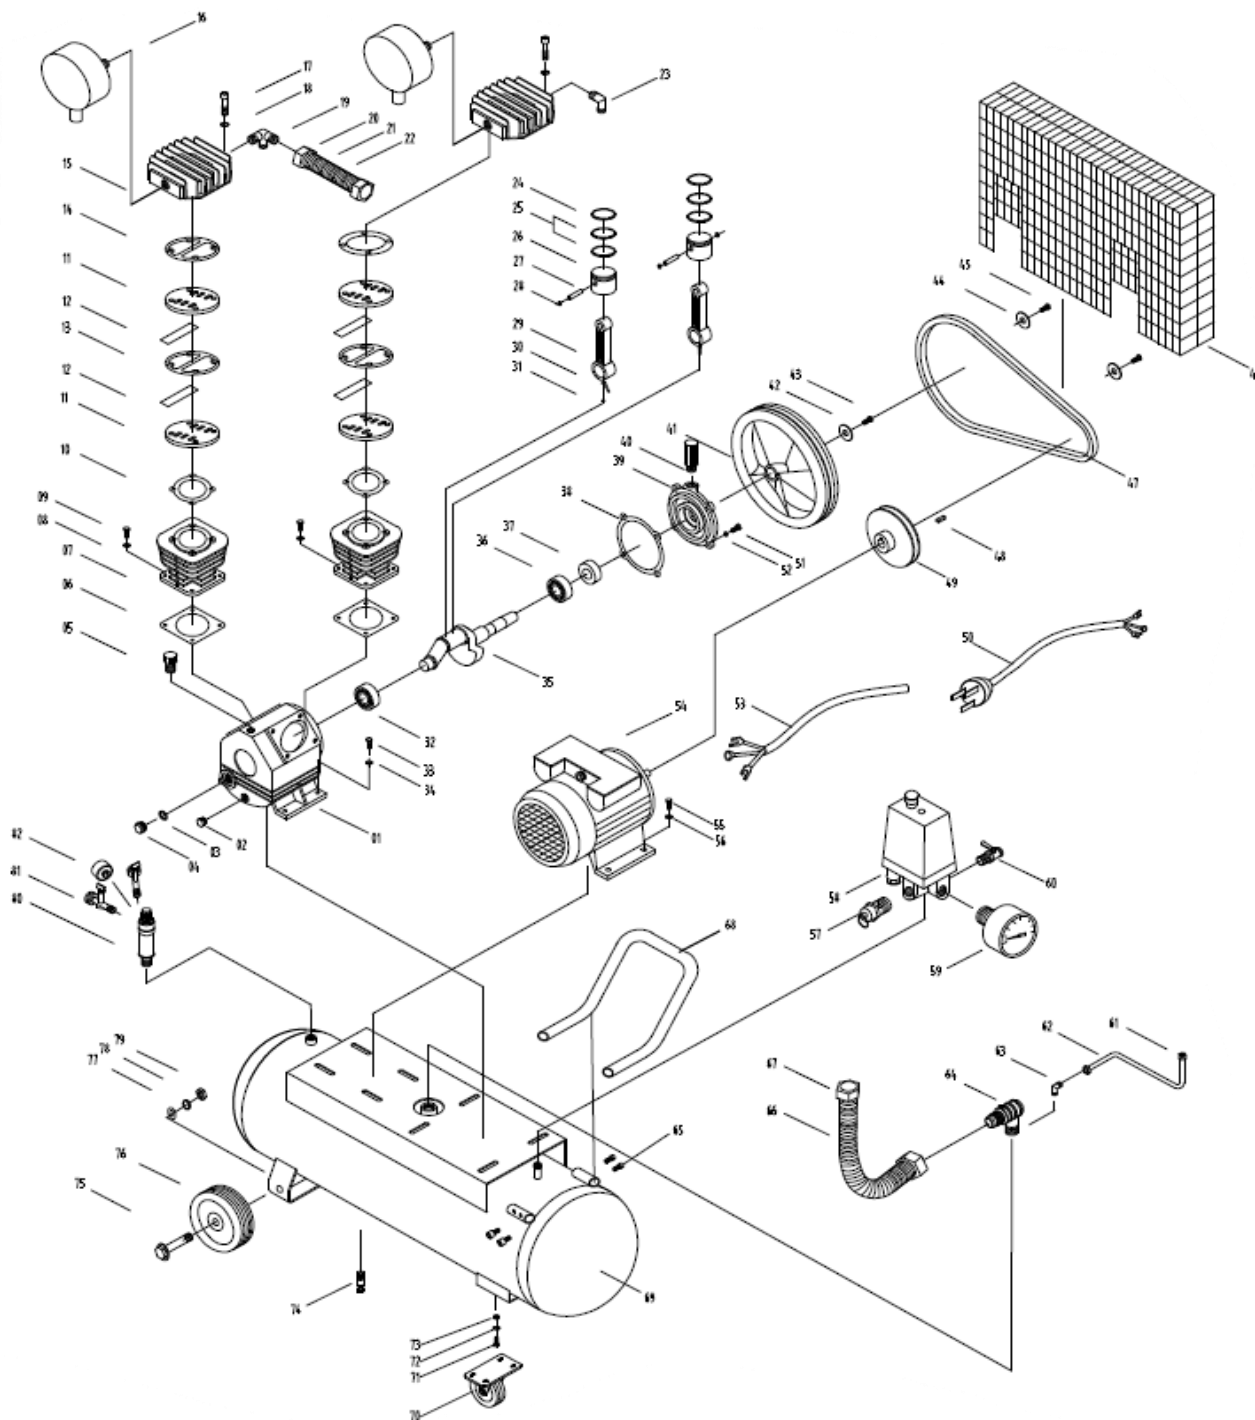

A General

GRUPO RUMBO: Motoimplementos para Bosque, Jardín y Construcción

Teléfono rotativo: 54 11 5263-7862 - Email: ventas@rumbosrl.com.ar

Dirección: Av. Presidente Perón N° 4749, Benavidez (Norlog), Buenos Aires, Argentina.

COMPRESOR NIWA ACW-150

Ref.	Cod. Rumbo	Descripción	Pcs.
1		CRANKCASE	
2	2861017	Respiradero de aceite Niwa ACW-100/150/200	
3		SHAFT SEAL	
4		OIL GLASS	
5		OIL PLUG	
6	2861034	Junta superior Niwa ACW-100/150	
7		CYLINDER	
8		SPRING	
9		BOLT	
10		GASKET	
11		VALVE	
12		VALVE PLATE	
13		GASKET	
14		GASKET	
15	2861035	Tapa de cilindro Niwa ACW-100/150/200	
16	2861043	Filtro de aire Niwa ACW-100/150/200	
17		BOLT	
18		SPRING	
19		ELBOW EXHAUST	
20		EXHAUST NUT	
21		COOLER	
22		EXHAUST	
23	2861037	Acople triple de aire Niwa ACW-100/150/200	
24		PISTON RING	
25		PISTON RING	
26		PISTON	
27		PISTON PIN	
28		CIRCLIP	
29		CONNECTING ROD	
30		SPINDLE	
31		BOLT	
32		BEARING	
33		BOLT	
34		SPRING	
35		CRANKSHAFT	
36		BEARING	
37		OIL SEALING	
38		GASKET	
39		BEARING COVER	
40		BREATH	
41	2861018	Polea simple cabezal Niwa ACW-100/150/200	
42		WASHER	
43		BOLT	
44		WASHER	
45		BOLT	
46	2861073	Protector de Correa Niwa ACW-100/150/200	
47	2861072	Correa Niwa ACW-100/150/200	
48		KEY	
49	2861061	Polea de motor Niwa ACW-100/150	
50		ELECTRICAL WIRE	
51		BOLT	
52		SPRING	
53		PLUG	
54		MOTOR	
55		BOLT	
56		SPRING	
57		SAFETY VALVE	
58		PRESSURE SWITCH	
59		PRESSURE GAUGE	
60		AIR COCK	
61		NUT	
62		UNLOADING PIPE	
63	2861036	Codo de salida de aire Niwa ACW-100/150/200	

GRUPO RUMBO: Motoimplementos para Bosque, Jardín y Construcción

Teléfono rotativo: 54 11 5263-7862 - Email: ventas@rumbosrl.com.ar

Dirección: Av. Presidente Perón N° 4749, Benavidez (Norlog), Buenos Aires, Argentina.