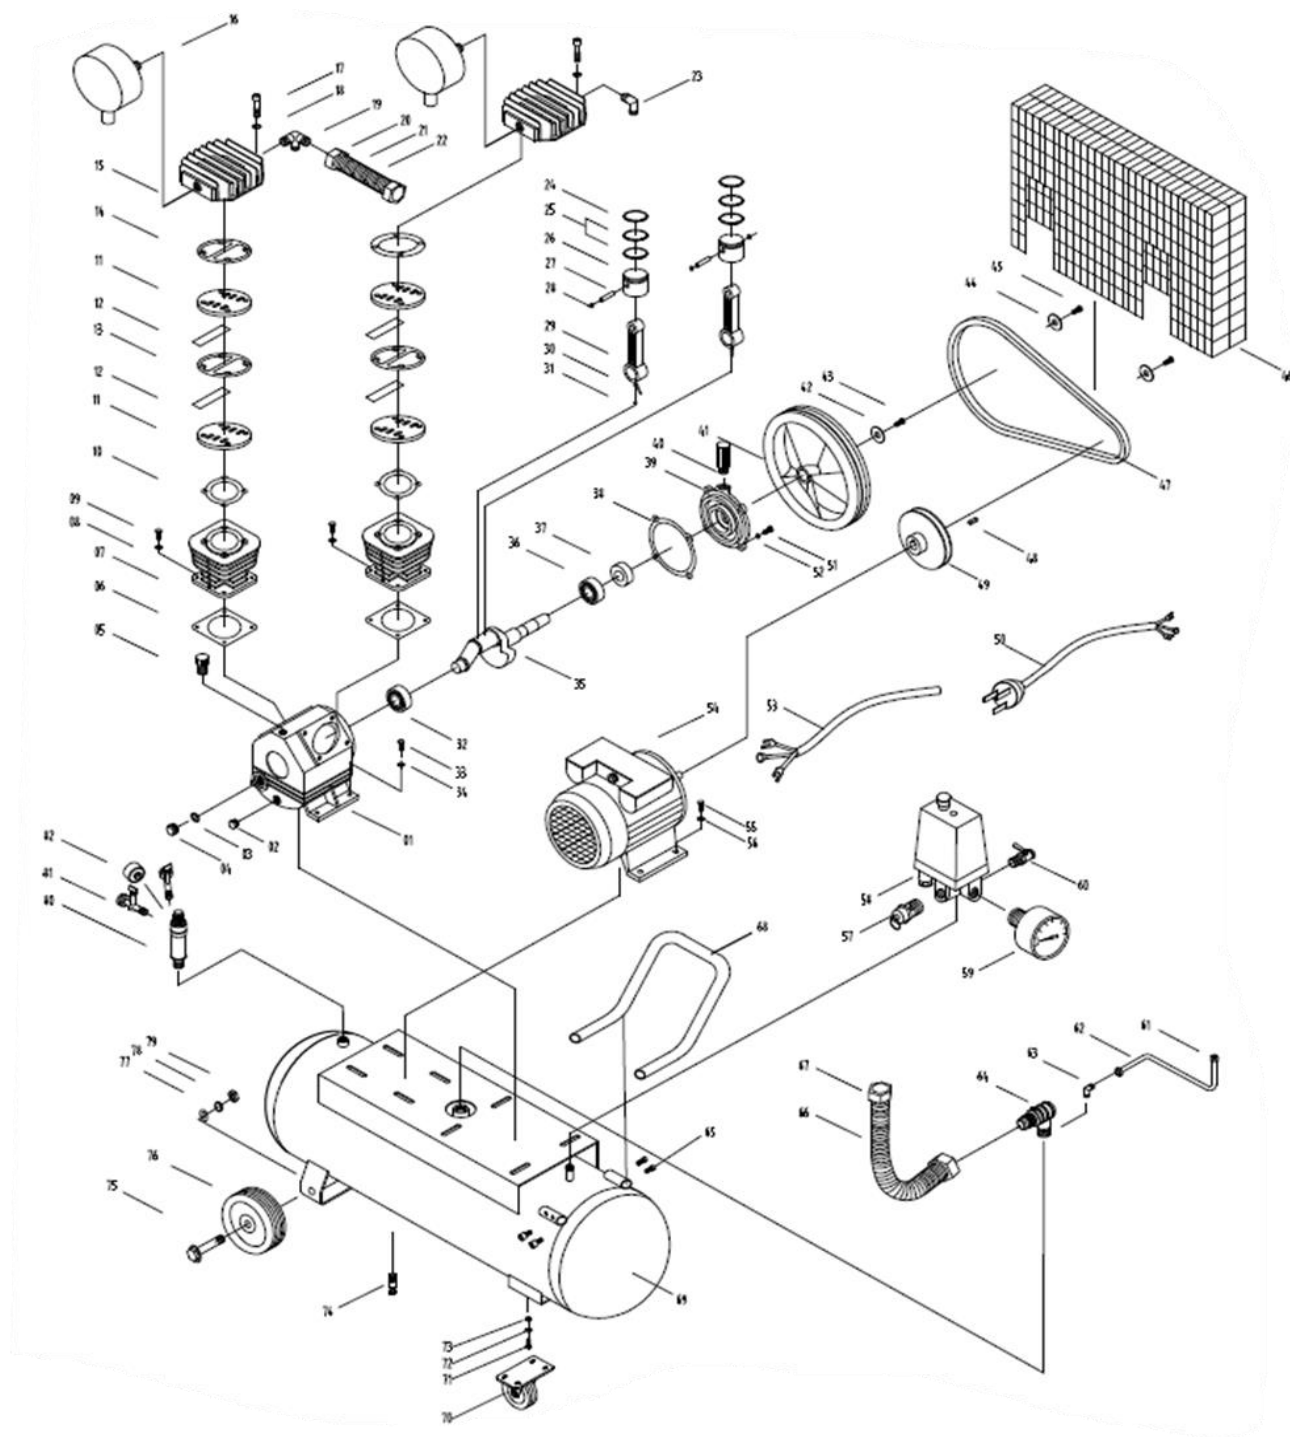

COMPRESOR NIWA ACW-150

Ref.	Cod. Rumbo	Descripción	Pcs.
1		CRANKCASE	
2	2861017	Respiradero de aceite Niwa ACW-100/150/200	
3		SHAFT SEAL	
4		OIL GLASS	
5		OIL PLUG	
6	2861034	Junta superior Niwa ACW-100/150	
7		CYLINDER	
8		SPRING	
9		BOLT	
10		GASKET	
11		VALVE	
12		VALVE PLATE	
13		GASKET	
14		GASKET	
15	2861035	Tapa de cilindro Niwa ACW-100/150/200	
16	2861043	Filtro de aire Niwa ACW-100/150/200	
17		BOLT	
18		SPRING	
19		ELBOW EXHAUST	
20		EXHAUST NUT	
21		COOLER	
22		EXHAUST	
23	2861037	Acople triple de aire Niwa ACW-100/150/200	
24		PISTON RING	
25		PISTON RING	
26		PISTON	
27		PISTON PIN	
28		CIRCLIP	
29		CONNECTING ROD	
30		SPINDLE	
31		BOLT	
32		BEARING	
33		BOLT	
34		SPRING	
35		CRANKSHAFT	
36		BEARING	
37		OIL SEALING	
38		GASKET	
39		BEARING COVER	
40		BREATH	
41	2861018	Polea simple cabezal Niwa ACW-100/150/200	
42		WASHER	
43		BOLT	
44		WASHER	
45		BOLT	
46	2861073	Protector de Correa Niwa ACW-100/150/200	
47	2861072	Correa Niwa ACW-100/150/200	
48		KEY	
49	2861061	Polea de motor Niwa ACW-100/150	
50		ELECTRICAL WIRE	
51		BOLT	
52		SPRING	
53		PLUG	
54		MOTOR	
55		BOLT	
56		SPRING	
57		SAFETY VALVE	
58		PRESSURE SWITCH	
59		PRESSURE GAUGE	
60		AIR COCK	
61		NUT	
62		UNLOADING PIPE	
63	2861036	Codo de salida de aire Niwa ACW-100/150/200	

GRUPO RUMBO: Motoimplementos para Bosque, Jardín y Construcción

Teléfono rotativo: 54 11 5263-7862 - Email: ventas@rumbosrl.com.ar

Dirección: Av. Presidente Perón N° 4749, Benavidez (Norlog), Buenos Aires, Argentina.

B General

GRUPO RUMBO: Motoimplementos para Bosque, Jardín y Construcción

Teléfono rotativo: 54 11 5263-7862 - Email: ventas@rumbosrl.com.ar

Dirección: Av. Presidente Perón N° 4749, Benavidez (Norlog), Buenos Aires, Argentina.