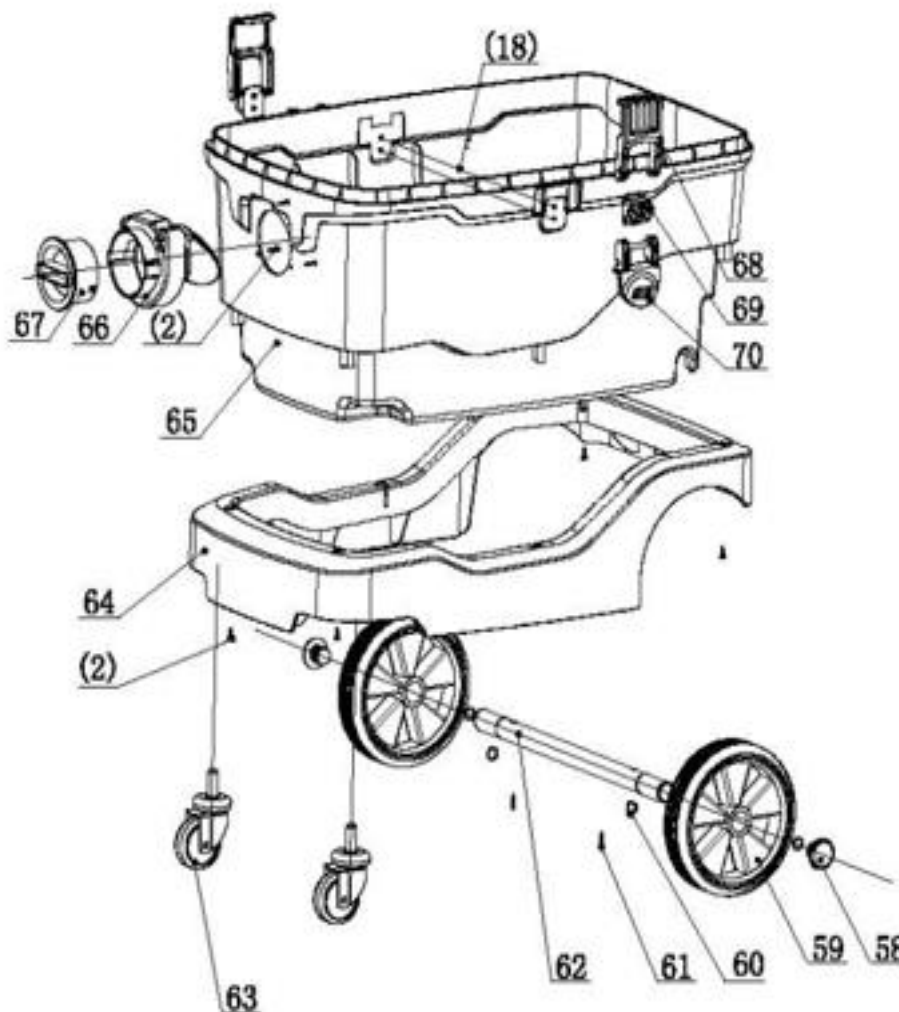

ASPIRADORA PROFESIONAL 1600W NIWA LANW-16301PW

Ref.	Cod. Rumbo	Descripción	Pcs.
1		water fender	
2		screw	
3		blow moulding bent pipe	
4		connecting column	
5		floating ball holder	
6		floating ball	
7		screw	
8	2573008	Placa de filtro Niwa LANW-16301PW/16501IW	
9		plate filter holder	
10		safety valve	
11		bottom cover sealing ring	
12		bottom cover	
13		motor upper sealing ring	
14	2573014	Motor 1600W Niwa LANW-16301PW/16501IW	
15		motor down sealing ring	
16		midedle cover	
17		air outlet flapper	
18		air outlet base	
19		air outlet base spring	
20		air outlet base fixed axle	
21		front cover	
22		synchronizer	
23		reverse wind sealing ring	
24		reverse wind board	
25		air duct cover	
26		switch	
27		speed controller	
28		handle	
29		top cover	
30		air tools joint NO	
31		air valve seat NO	
32		liquid level switch	
33		reverse wind button]	
34		reverse wind spring	
35		rear cover handle	
36		rear cover	
37		cardboard spring	
38		cardboard fixed axle	
39		pressing line plate	
40		rear cover sealing ring	
41		PCB board	
42		motor upper cover	
43		power cord stopper	
44		middle cover sealing ring	
45		inner tank	
46		inner tank sealing ring	
47		connection sealing ring	
48		push rod holder	
49		push rod	
50		power cord	
51		sofa brush (no)	
52	2573052	Boquilla pequeña Niwa LANW-16301PW/16501IW	
53		metal tube (no)	
54	2573054	Bolsa de polvo Niwa LANW-16301PW/16501IW	
55	2573055	Manguera Niwa LANW-16301PW/16501IW	
56		manual	
57	2573057	Cepillo Niwa LANW-16301PW/16501IW	

GRUPO RUMBO: Motoimplementos para Bosque, Jardín y Construcción

Teléfono rotativo: 54 11 5263-7862 - Email: ventas@rumbosrl.com.ar

Dirección: Av. Presidente Perón N° 4749, Benavidez (Norlog), Buenos Aires, Argentina.

A General

GRUPO RUMBO: Motoimplementos para Bosque, Jardín y Construcción

Teléfono rotativo: 54 11 5263-7862 - Email: ventas@rumbosrl.com.ar

Dirección: Av. Presidente Perón N° 4749, Benavidez (Norlog), Buenos Aires, Argentina.