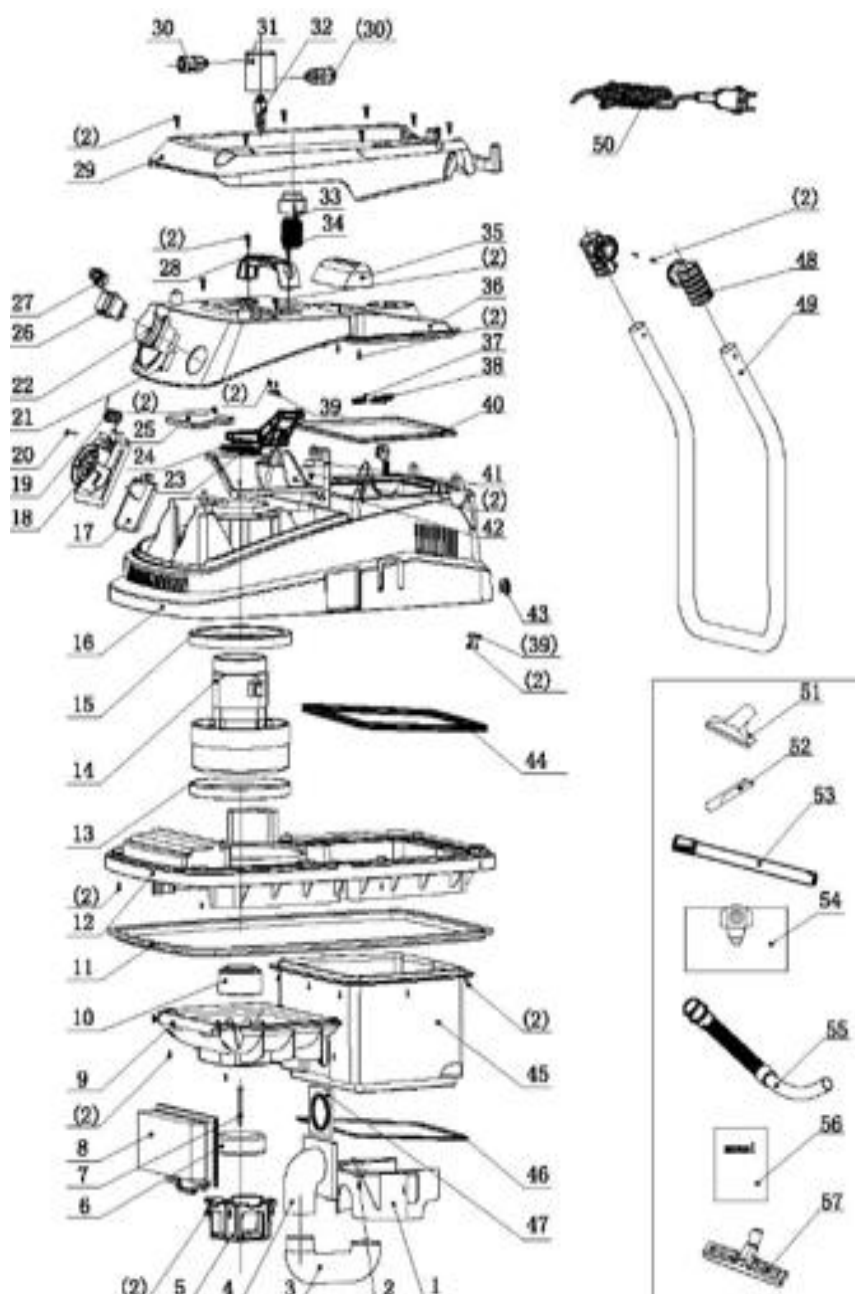

A General

GRUPO RUMBO: Motoimplementos para Bosque, Jardín y Construcción

Teléfono rotativo: 54 11 5263-7862 - Email: ventas@rumbosrl.com.ar

Dirección: Av. Presidente Perón N° 4749, Benavidez (Norlog), Buenos Aires, Argentina.

ASPIRADORA PROFESIONAL 1600W NIWA LANW-16301PW

Ref.	Cod. Rumbo	Descripción	Pcs.
1		water fender	
2		screw	
3		blow moulding bent pipe	
4		connecting column	
5		floating ball holder	
6		floating ball	
7		screw	
8	2573008	Placa de filtro Niwa LANW-16301PW/16501IW	
9		plate filter holder	
10		safety valve	
11		bottom cover sealing ring	
12		bottom cover	
13		motor upper sealing ring	
14	2573014	Motor 1600W Niwa LANW-16301PW/16501IW	
15		motor down sealing ring	
16		midedle cover	
17		air outlet flapper	
18		air outlet base	
19		air outlet base spring	
20		air outlet base fixed axle	
21		front cover	
22		synchronizer	
23		reverse wind sealing ring	
24		reverse wind board	
25		air duct cover	
26		switch	
27		speed controller	
28		handle	
29		top cover	
30		air tools joint NO	
31		air valve seat NO	
32		liquid level switch	
33		reverse wind button]	
34		reverse wind spring	
35		rear cover handle	
36		rear cover	
37		cardboard spring	
38		cardboard fixed axle	
39		pressing line plate	
40		rear cover sealing ring	
41		PCB board	
42		motor upper cover	
43		power cord stopper	
44		middle cover sealing ring	
45		inner tank	
46		inner tank sealing ring	
47		connection sealing ring	
48		push rod holder	
49		push rod	
50		power cord	
51		sofa brush (no)	
52	2573052	Boquilla pequeña Niwa LANW-16301PW/16501IW	
53		metal tube (no)	
54	2573054	Bolsa de polvo Niwa LANW-16301PW/16501IW	
55	2573055	Manguera Niwa LANW-16301PW/16501IW	
56		manual	
57	2573057	Cepillo Niwa LANW-16301PW/16501IW	

GRUPO RUMBO: Motoimplementos para Bosque, Jardín y Construcción

Teléfono rotativo: 54 11 5263-7862 - Email: ventas@rumbosrl.com.ar

Dirección: Av. Presidente Perón N° 4749, Benavidez (Norlog), Buenos Aires, Argentina.