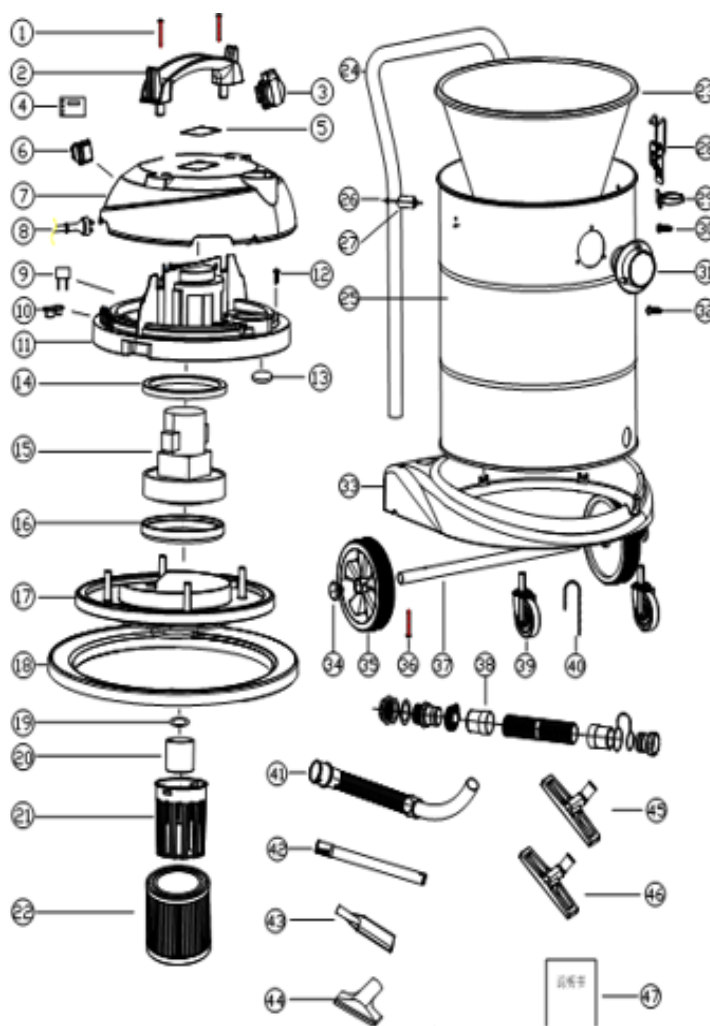

A General

GRUPO RUMBO: Motoimplementos para Bosque, Jardín y Construcción

Teléfono rotativo: 54 11 5263-7862 - Email: ventas@rumbosrl.com.ar

Dirección: Av. Presidente Perón N° 4749, Benavidez (Norlog), Buenos Aires, Argentina.

ASPIRADORA PROFESIONAL 1400W NIWA LANW-14601i

Ref.	Cod. Rumbo	Descripción	Pcs.
1		handbar screw	2
2		handbar	1
3		socket	1
4		PCB	1
5		name plate	1
6		switch	1
7		top cover	1
8		cable	1
9		capacitance	1
10		cable press board	1
11		middle cover	1
12		middle cover screws	4
13		sealing ring for middle cover	1
14		Sealing ring of motor	1
15	2556015	Motor 1400W Niwa LANW-14601i/14601i	1
16		Sealing ring of motor	1
17		bottom cover	1
18		round cover	1
19		bottom cover sealing	1
20		safety valve	1
21		bottom basket	1
22	2556022	Filtro Niwa LANW-14601i	NO
23		cotton filter	no
24		pushing rod	1
25		tank	1
26		screws for pushing rod	2
27		connection for rod	2
28	2556028	Set de trabas Niwa LANW-14601i	2
29		water hose base	1
30		water hose screws	1
31		wind in sets	1
32		screws for wind in sets	3
33		big base	1
34		rear wheels cover	2
35	2556035	Ruedas traseras Niwa LANW-14601i	2
36		screws for wheel rear	2
37		rod for rear wheel	1
38	2556038	Juego de manguera Niwa LANW-14601i	1
39	2556039	Ruedas delanteras Niwa LANW-14601i	2
40		static chain	1
41	2556041	Manguera Niwa LANW-14601i	1
42	2556042	Tubo Plastico Niwa LANW-14601i	1
43	2556043	Boquilla grande Niwa LANW-14601i	1
44		sofa nozzle	NO
45	2556045	Cepillo largo Niwa LANW-14601i	1
46			
47		manual	1
48	2556048	Bolsa Niwa LANW-14601i	1
49		SPONGE FILTER	1

GRUPO RUMBO: Motoimplementos para Bosque, Jardín y Construcción

Teléfono rotativo: 54 11 5263-7862 - Email: ventas@rumbosrl.com.ar

Dirección: Av. Presidente Perón N° 4749, Benavidez (Norlog), Buenos Aires, Argentina.