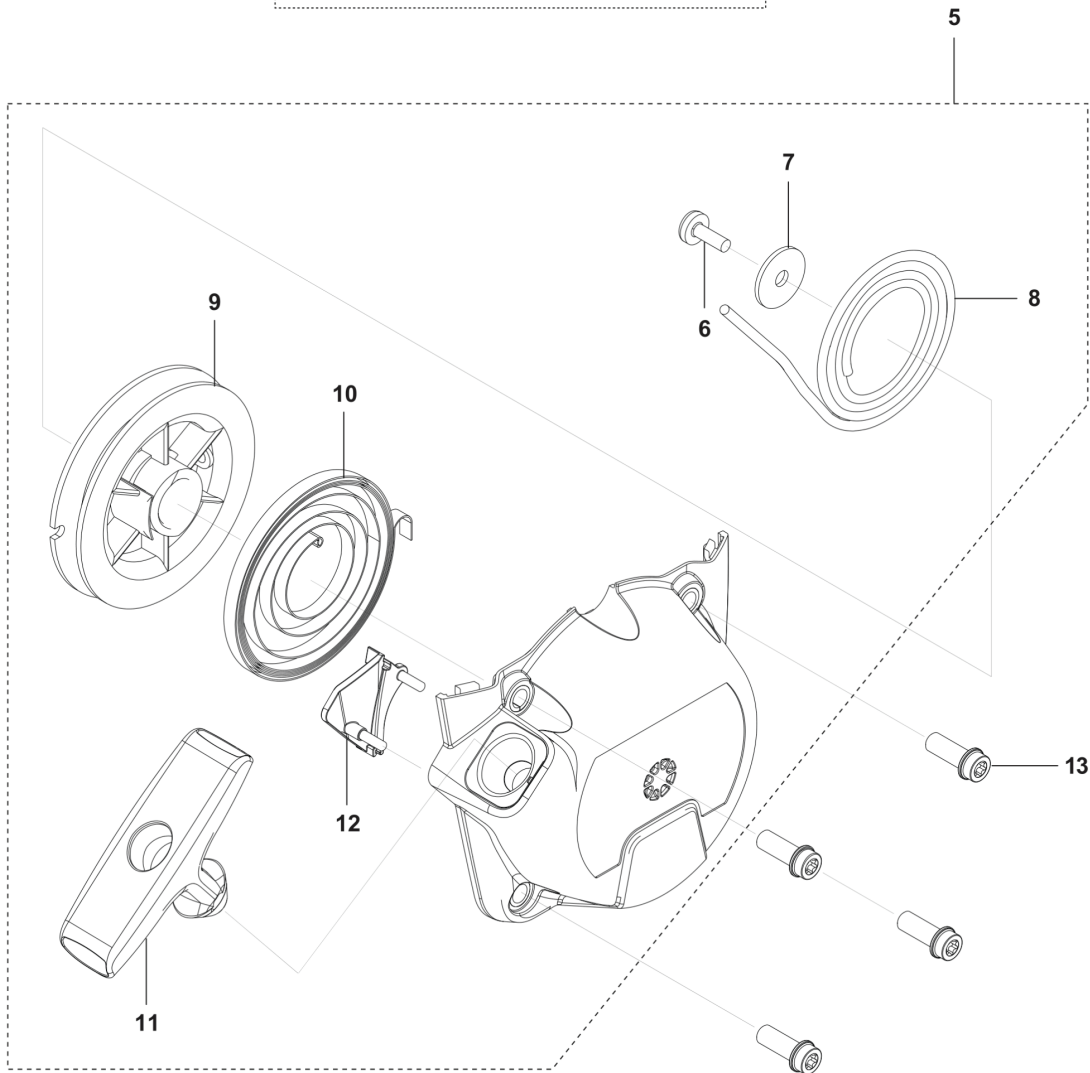

541EA
STARTER

REF.	PART NO.	DESCRIPTION	REMARK	QTY.	KIT
1	528755401	PULLEY		1	
2	501939001	CLIP		2	
3	501938901	SPRING		2	
4	501939101	STARTER PAWL		2	
5	590578901	STARTER		1	
6	501932201	SCREW		1	
7	501931701	WASHER		1	
8	501929901	STARTER ROPE		1	
9	501929801	REEL		1	
10	501935201	SPRING		1	
11	537232501	STARTER HANDLE		1	
12	590579001	COVER		1	
13	590631301	SCREW		4	