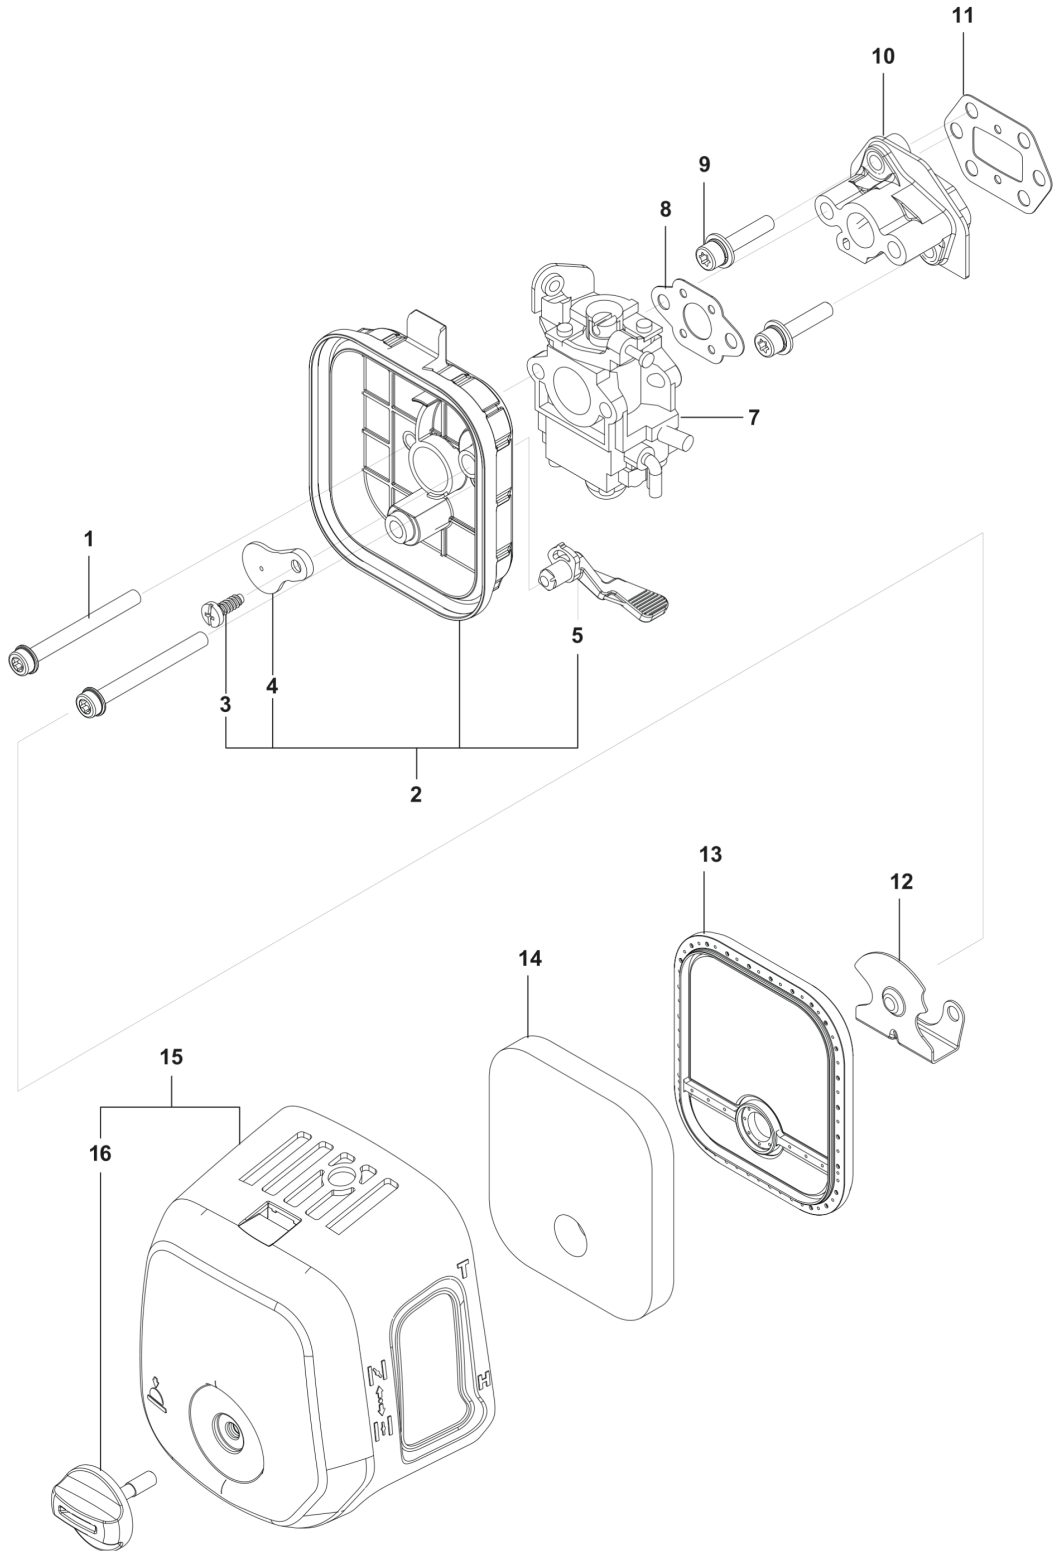

SPARE PARTS CATALOGUE
: HUSQVARNA 541EA

Spare Parts List

SPARE PARTS LIST

541EA
INTAKE

REF.	PART NO.	DESCRIPTION	REMARK	QTY.	KIT
1	584956301	SCREW		2	
2	590579401	CLEANER		1	
3	506614001	SCREW		1	
4	505308901	PLATE.CHOKE		1	
5	590581001	CHOKE LEVER		1	
7	587106701	CARBURETTOR		1	
8	505305001	GASKET		1	
9	521516901	BOLT		2	
10	526520501	INSULATOR		1	
11	505304901	GASKET		1	
12	587088001	PLATE		1	
13	590910601	FILTER		1	
14	587287602	AIR FILTER		1	
15	590932301	AIR FILTER ASSY		1	
16	576992405	KNOB		1	

541EA
TRANSMISSION

REF.	PART NO.	DESCRIPTION	REMARK	QTY.	KIT
1	531147751	TRANSMISSION		1	
2	531147752	CLUTCH DRUM		1	
3	531147753	HOUSING ASSY		1	
4	531147754	GEAR ASSY		1	
5	531147755	HOUSING ASSY		1	
6	531147756	CAP		1	
7	531147757	GEAR ASSY		1	
8	531147758	HOUSING ASSY		1	
9	531147759	INSTALLATION KIT		1	
10	531147760	BEARING KIT		1	
11	505297801	SCREW		2	
12	505298101	WASHER		2	
13	505297601	CLUTCH ASSY		1	
14	513371601	SPRING		1	
15	505298001	WASHER		2	

541EA
FRAME AND HANDLE

REF.	PART NO.	DESCRIPTION	REMARK	QTY.	KIT
1	531147761	HANDLE ASSY		1	
2	531147762	BUTTON		1	
3	531147763	TRIGGER		1	
4	531147764	SERVICE KIT		1	
5	531147765	BRAKE ASSY		1	
6	531147766	BRAKE ASSY		1	
7	531147767	SERVICE KIT		1	
8	531147768	PLATE		1	
9	531147769	ABSORBER		1	
10	531147770	CLIP		1	
11	531147771	SERVICE KIT		1	
12	531147772	HANDLE		1	
13	531147773	FRAME		1	

541EA
SAFETY LEVER

REF.	PART NO.	DESCRIPTION	REMARK	QTY.	KIT
1	531147774	BRAKE		1	
2	531147775	SCREW KIT		1	
3	531147776	BRAKE LEVER		1	
4	531147777	SHAFT		1	

541EA
ACCESSORIES

2

3

4

5

10