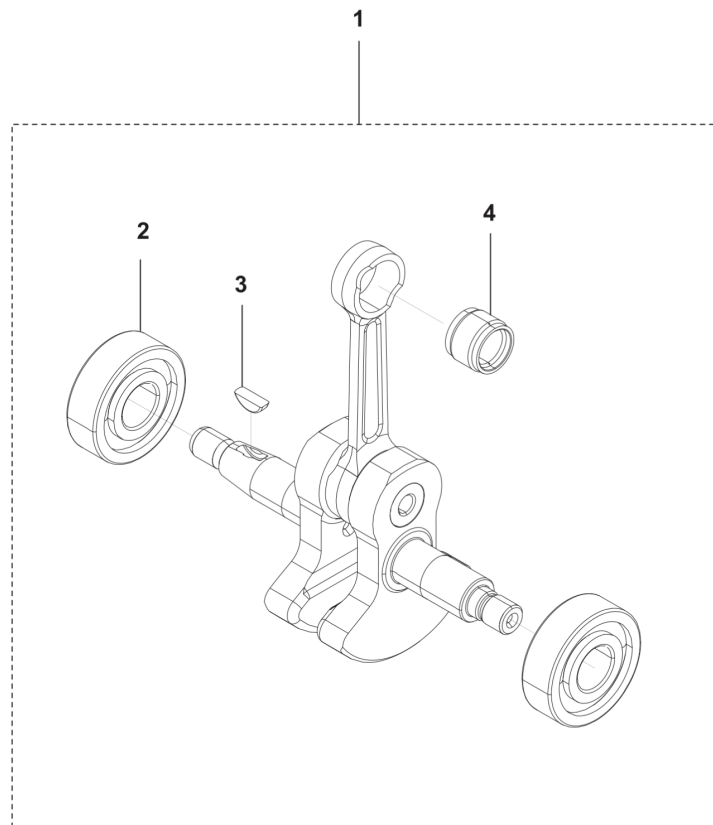

541EA
CRANKSHAFT

REF.	PART NO.	DESCRIPTION	REMARK	QTY.	KIT
1	593305301	CRANKSHAFT ASSY		1	
2	597610701	BEARING		2	
3	506689401	KEY		1	
4	505297301	BEARING		1