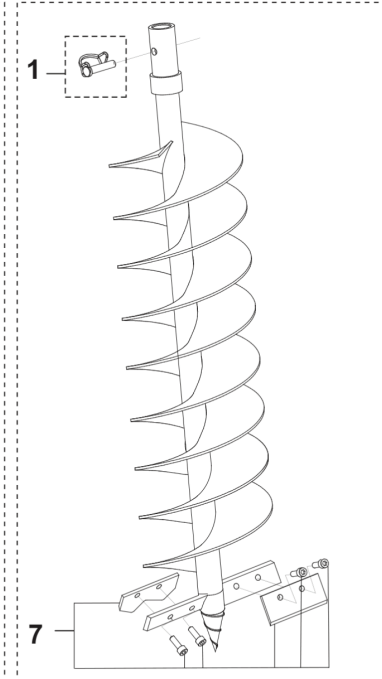

541EA
FRAME AND HANDLE

REF.	PART NO.	DESCRIPTION	REMARK	QTY.	KIT
1	531147761	HANDLE ASSY		1	
2	531147762	BUTTON		1	
3	531147763	TRIGGER		1	
4	531147764	SERVICE KIT		1	
5	531147765	BRAKE ASSY		1	
6	531147766	BRAKE ASSY		1	
7	531147767	SERVICE KIT		1	
8	531147768	PLATE		1	
9	531147769	ABSORBER		1	
10	531147770	CLIP		1	
11	531147771	SERVICE KIT		1	
12	531147772	HANDLE		1	
13	531147773	FRAME		1	

541EA
SAFETY LEVER

REF.	PART NO.	DESCRIPTION	REMARK	QTY.	KIT
1	531147774	BRAKE		1	
2	531147775	SCREW KIT		1	
3	531147776	BRAKE LEVER		1	
4	531147777	SHAFT		1	

541EA
ACCESSORIES

2

3

4

5

10

11

REF.	PART NO.	DESCRIPTION	REMARK	QTY.	KIT
1	546007601	CONNECTION PIECE		1	
2	537618901	DRILL	80 mm Drill Bit	1	
3	537619001	DRILL	150 mm Drill Bit	1	
4	537619101	DRILL	200 mm Drill Bit	1	
5	537619201	DRILL	250 mm Drill Bit	1	
6	546040901	BLADE KIT	Fit for 80 mm Drill	1	
7	546041001	BLADE KIT	Fit For 150 mm Drill	1	
8	546041101	BLADE KIT	Fit For 200 mm Drill	1	
9	546064701	BLADE KIT	Fit For 250 mm Drill	1	
10	537629101	EXTENSION		1	
11	537629102	EXTENSION		1	

541EA
CARBURETOR

REF.	PART NO.	DESCRIPTION	REMARK	QTY.	KIT
1	587106701	CARBURETTOR		1	
2	505307901	SCREW		2	
3	506746001	BRACKET		1	
4	516597701	SWIVEL		1	
5	506746101	WASHER		1	
6	587642901	VALVE		1	
7	506738601	RETAINER RING		1	
8	512373401	NEEDLE		1	
9	513301601	SPRING		1	
10	513437701	WASHER		1	
11	513437801	O-RING		1	
12	505308401	RING		1	
13	506745101	GASKET		1	
14	506689801	DIAPHRAGM		1	
15	513410801	BODY		1	
16	520957001	SCREEN		1	
17	521085401	VALVE.INLET		1	
18	513410701	SPRING		1	
19	520977201	LEVER		1	
20	520977401	PIN		1	
21	505306101	SCREW		1	
22	506740801	GASKET		1	
23	505306801	DIAPHRAGM		1	
24	506740901	BODY		1	
25	505306701	PUMP		1	
26	506741001	COVER		1	
27	516544001	SCREW		4	