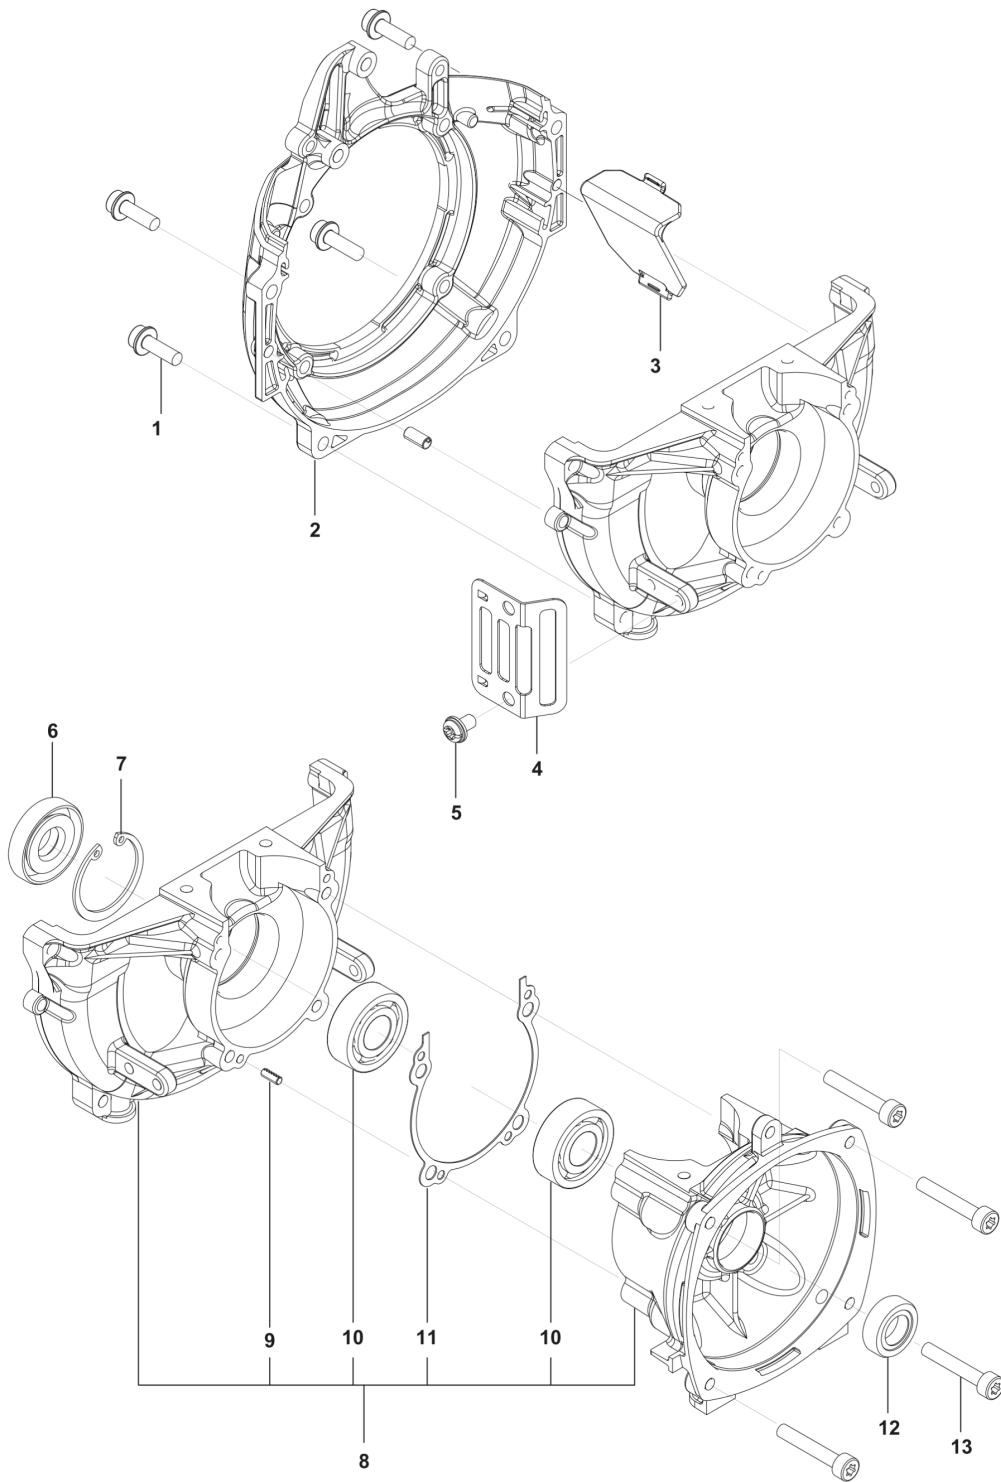

541EA
STARTER

REF.	PART NO.	DESCRIPTION	REMARK	QTY.	KIT
1	528755401	PULLEY		1	
2	501939001	CLIP		2	
3	501938901	SPRING		2	
4	501939101	STARTER PAWL		2	
5	590578901	STARTER		1	
6	501932201	SCREW		1	
7	501931701	WASHER		1	
8	501929901	STARTER ROPE		1	
9	501929801	REEL		1	
10	501935201	SPRING		1	
11	537232501	STARTER HANDLE		1	
12	590579001	COVER		1	
13	590631301	SCREW		4	

541EA
CYLINDER COVER

REF.	PART NO.	DESCRIPTION	REMARK	QTY.	KIT
1	590578601	CYLINDER COVER		1	
2	521515901	BOLT		3	

541EA
CRANKCASE

REF.	PART NO.	DESCRIPTION	REMARK	QTY.	KIT
1	515391301	BOLT		4	
2	574721201	COVER		1	
3	505300401	PLATE		1	
4	505296201	GUARD		1	
5	544256801	SCREW		1	
6	505296701	SEAL		1	
7	504121001	SNAP RING		1	
8	593305401	CRANKCASE ASSY		1	
9	505296101	PIN		3	
10	597610701	BEARING		2	
11	505296401	GASKET		1	
12	504121501	SEALING		1	
13	586496201	BOLT		4	

541EA
CARBURETOR

REF.	PART NO.	DESCRIPTION	REMARK	QTY.	KIT
1	587106701	CARBURETTOR		1	
2	505307901	SCREW		2	
3	506746001	BRACKET		1	
4	516597701	SWIVEL		1	
5	506746101	WASHER		1	
6	587642901	VALVE		1	
7	506738601	RETAINER RING		1	
8	512373401	NEEDLE		1	
9	513301601	SPRING		1	
10	513437701	WASHER		1	
11	513437801	O-RING		1	
12	505308401	RING		1	
13	506745101	GASKET		1	
14	506689801	DIAPHRAGM		1	
15	513410801	BODY		1	
16	520957001	SCREEN		1	
17	521085401	VALVE.INLET		1	
18	513410701	SPRING		1	
19	520977201	LEVER		1	
20	520977401	PIN		1	
21	505306101	SCREW		1	
22	506740801	GASKET		1	
23	505306801	DIAPHRAGM		1	
24	506740901	BODY		1	
25	505306701	PUMP		1	
26	506741001	COVER		1	
27	516544001	SCREW		4	