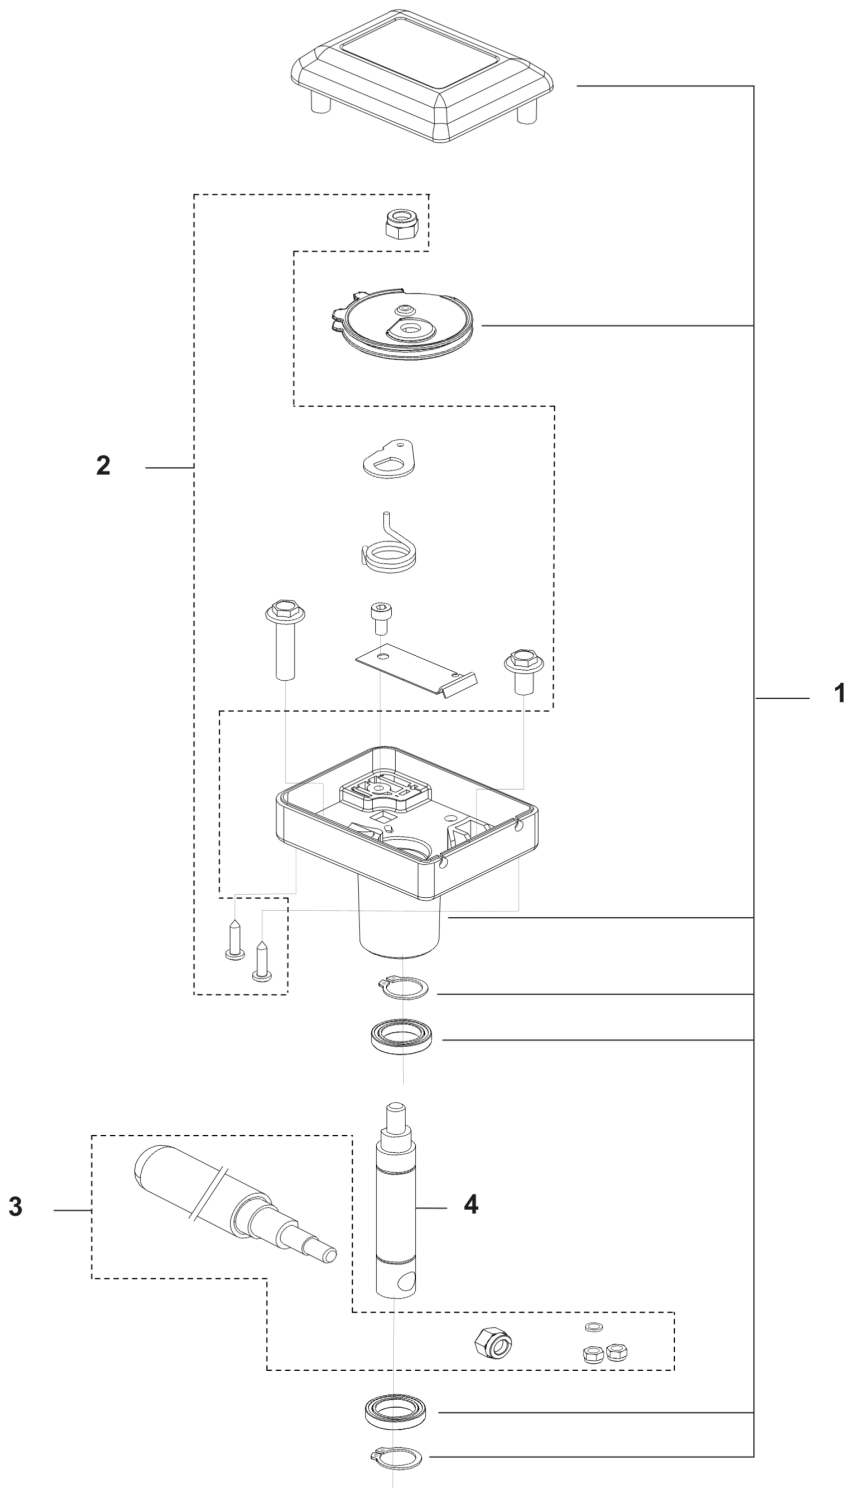

SPARE PARTS CATALOGUE
: HUSQVARNA 541EA

Spare Parts List

SPARE PARTS LIST

541EA
INTAKE

REF.	PART NO.	DESCRIPTION	REMARK	QTY.	KIT
1	584956301	SCREW		2	
2	590579401	CLEANER		1	
3	506614001	SCREW		1	
4	505308901	PLATE.CHOKE		1	
5	590581001	CHOKE LEVER		1	
7	587106701	CARBURETTOR		1	
8	505305001	GASKET		1	
9	521516901	BOLT		2	
10	526520501	INSULATOR		1	
11	505304901	GASKET		1	
12	587088001	PLATE		1	
13	590910601	FILTER		1	
14	587287602	AIR FILTER		1	
15	590932301	AIR FILTER ASSY		1	
16	576992405	KNOB		1	

541EA
TRANSMISSION

REF.	PART NO.	DESCRIPTION	REMARK	QTY.	KIT
1	531147751	TRANSMISSION		1	
2	531147752	CLUTCH DRUM		1	
3	531147753	HOUSING ASSY		1	
4	531147754	GEAR ASSY		1	
5	531147755	HOUSING ASSY		1	
6	531147756	CAP		1	
7	531147757	GEAR ASSY		1	
8	531147758	HOUSING ASSY		1	
9	531147759	INSTALLATION KIT		1	
10	531147760	BEARING KIT		1	
11	505297801	SCREW		2	
12	505298101	WASHER		2	
13	505297601	CLUTCH ASSY		1	
14	513371601	SPRING		1	
15	505298001	WASHER		2	

541EA
FRAME AND HANDLE

REF.	PART NO.	DESCRIPTION	REMARK	QTY.	KIT
1	531147761	HANDLE ASSY		1	
2	531147762	BUTTON		1	
3	531147763	TRIGGER		1	
4	531147764	SERVICE KIT		1	
5	531147765	BRAKE ASSY		1	
6	531147766	BRAKE ASSY		1	
7	531147767	SERVICE KIT		1	
8	531147768	PLATE		1	
9	531147769	ABSORBER		1	
10	531147770	CLIP		1	
11	531147771	SERVICE KIT		1	
12	531147772	HANDLE		1	
13	531147773	FRAME		1	

541EA
SAFETY LEVER

REF.	PART NO.	DESCRIPTION	REMARK	QTY.	KIT
1	531147774	BRAKE		1	
2	531147775	SCREW KIT		1	
3	531147776	BRAKE LEVER		1	
4	531147777	SHAFT		1	

541EA
ACCESSORIES

2

3

4

5

10