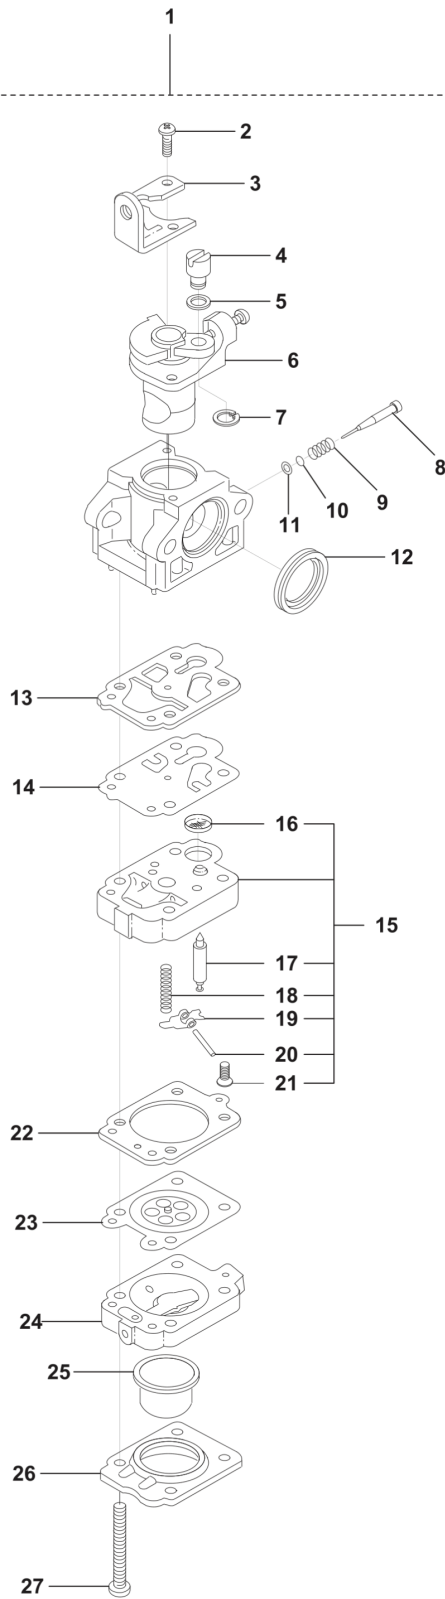

11

REF.	PART NO.	DESCRIPTION	REMARK	QTY.	KIT
1	546007601	CONNECTION PIECE		1	
2	537618901	DRILL	80 mm Drill Bit	1	
3	537619001	DRILL	150 mm Drill Bit	1	
4	537619101	DRILL	200 mm Drill Bit	1	
5	537619201	DRILL	250 mm Drill Bit	1	
6	546040901	BLADE KIT	Fit for 80 mm Drill	1	
7	546041001	BLADE KIT	Fit For 150 mm Drill	1	
8	546041101	BLADE KIT	Fit For 200 mm Drill	1	
9	546064701	BLADE KIT	Fit For 250 mm Drill	1	
10	537629101	EXTENSION		1	
11	537629102	EXTENSION		1	

541EA
STARTER

REF.	PART NO.	DESCRIPTION	REMARK	QTY.	KIT
1	528755401	PULLEY		1	
2	501939001	CLIP		2	
3	501938901	SPRING		2	
4	501939101	STARTER PAWL		2	
5	590578901	STARTER		1	
6	501932201	SCREW		1	
7	501931701	WASHER		1	
8	501929901	STARTER ROPE		1	
9	501929801	REEL		1	
10	501935201	SPRING		1	
11	537232501	STARTER HANDLE		1	
12	590579001	COVER		1	
13	590631301	SCREW		4	

541EA
CARBURETOR

REF.	PART NO.	DESCRIPTION	REMARK	QTY.	KIT
1	587106701	CARBURETTOR		1	
2	505307901	SCREW		2	
3	506746001	BRACKET		1	
4	516597701	SWIVEL		1	
5	506746101	WASHER		1	
6	587642901	VALVE		1	
7	506738601	RETAINER RING		1	
8	512373401	NEEDLE		1	
9	513301601	SPRING		1	
10	513437701	WASHER		1	
11	513437801	O-RING		1	
12	505308401	RING		1	
13	506745101	GASKET		1	
14	506689801	DIAPHRAGM		1	
15	513410801	BODY		1	
16	520957001	SCREEN		1	
17	521085401	VALVE.INLET		1	
18	513410701	SPRING		1	
19	520977201	LEVER		1	
20	520977401	PIN		1	
21	505306101	SCREW		1	
22	506740801	GASKET		1	
23	505306801	DIAPHRAGM		1	
24	506740901	BODY		1	
25	505306701	PUMP		1	
26	506741001	COVER		1	
27	516544001	SCREW		4	