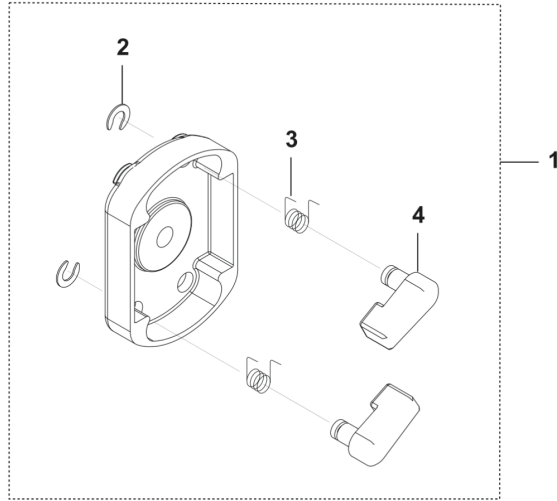

541EA
STARTER

REF.	PART NO.	DESCRIPTION	REMARK	QTY.	KIT
1	528755401	PULLEY		1	
2	501939001	CLIP		2	
3	501938901	SPRING		2	
4	501939101	STARTER PAWL		2	
5	590578901	STARTER		1	
6	501932201	SCREW		1	
7	501931701	WASHER		1	
8	501929901	STARTER ROPE		1	
9	501929801	REEL		1	
10	501935201	SPRING		1	
11	537232501	STARTER HANDLE		1	
12	590579001	COVER		1	
13	590631301	SCREW		4