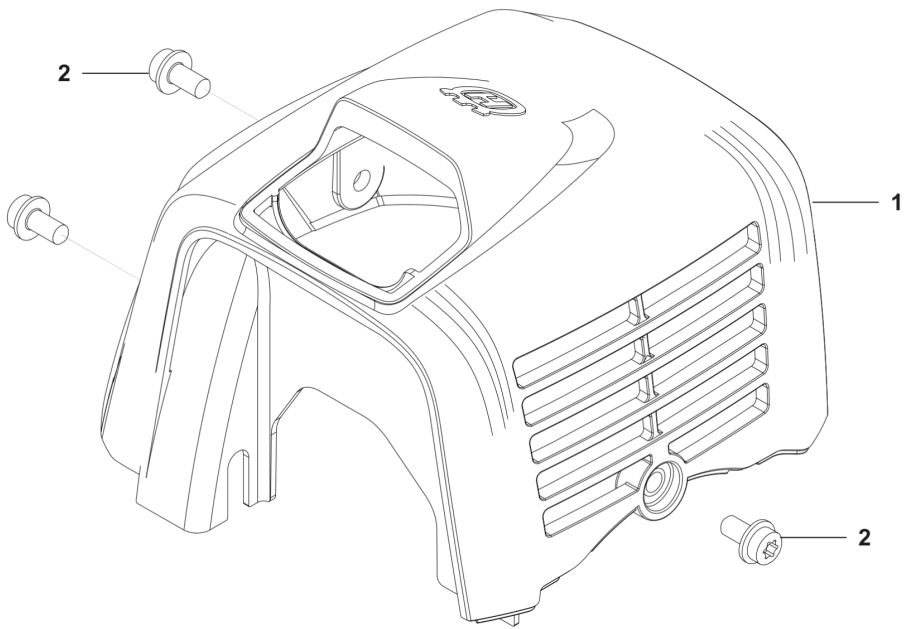

541EA
CYLINDER COVER

REF.	PART NO.	DESCRIPTION	REMARK	QTY.	KIT
1	590578601	CYLINDER COVER		1	
2	521515901	BOLT		3