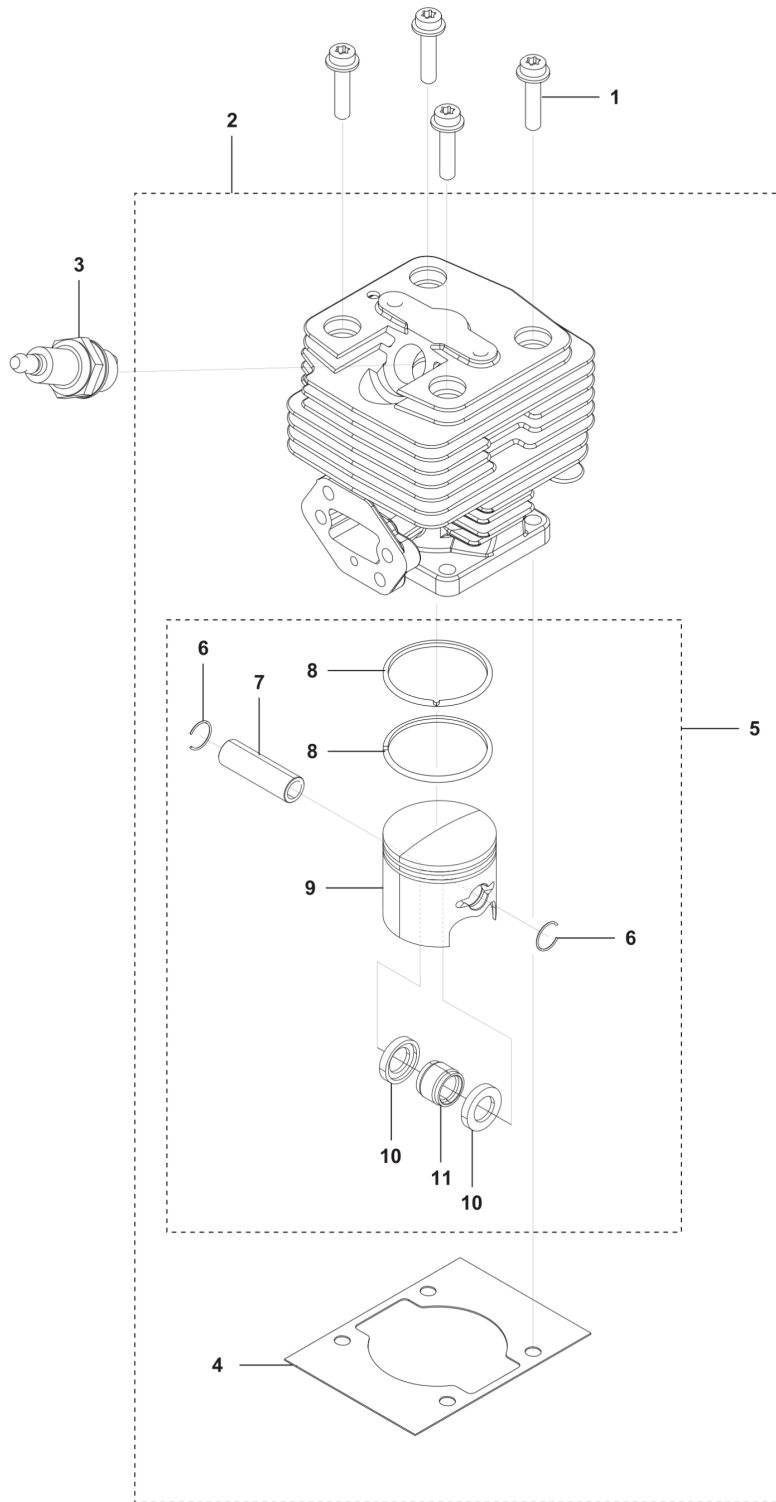

541EA
STARTER

REF.	PART NO.	DESCRIPTION	REMARK	QTY.	KIT
1	528755401	PULLEY		1	
2	501939001	CLIP		2	
3	501938901	SPRING		2	
4	501939101	STARTER PAWL		2	
5	590578901	STARTER		1	
6	501932201	SCREW		1	
7	501931701	WASHER		1	
8	501929901	STARTER ROPE		1	
9	501929801	REEL		1	
10	501935201	SPRING		1	
11	537232501	STARTER HANDLE		1	
12	590579001	COVER		1	
13	590631301	SCREW		4	

541EA
CARBURETOR

REF.	PART NO.	DESCRIPTION	REMARK	QTY.	KIT
1	587106701	CARBURETTOR		1	
2	505307901	SCREW		2	
3	506746001	BRACKET		1	
4	516597701	SWIVEL		1	
5	506746101	WASHER		1	
6	587642901	VALVE		1	
7	506738601	RETAINER RING		1	
8	512373401	NEEDLE		1	
9	513301601	SPRING		1	
10	513437701	WASHER		1	
11	513437801	O-RING		1	
12	505308401	RING		1	
13	506745101	GASKET		1	
14	506689801	DIAPHRAGM		1	
15	513410801	BODY		1	
16	520957001	SCREEN		1	
17	521085401	VALVE.INLET		1	
18	513410701	SPRING		1	
19	520977201	LEVER		1	
20	520977401	PIN		1	
21	505306101	SCREW		1	
22	506740801	GASKET		1	
23	505306801	DIAPHRAGM		1	
24	506740901	BODY		1	
25	505306701	PUMP		1	
26	506741001	COVER		1	
27	516544001	SCREW		4	

541EA
CRANKSHAFT

REF.	PART NO.	DESCRIPTION	REMARK	QTY.	KIT
1	593305301	CRANKSHAFT ASSY		1	
2	597610701	BEARING		2	
3	506689401	KEY		1	
4	505297301	BEARING		1	

541EA
CYLINDER AND PISTON

REF.	PART NO.	DESCRIPTION	REMARK	QTY.	KIT
1	506745201	BOLT		4	
2	593305001	CYLINDER KIT		1	
3	515497401	SPARKPLUGBPMR7A		1	
4	510064301	GASKET		1	
5	593305101	PISTON ASSY		1	
6	516283001	RING		2	
7	505297101	PIN		1	
8	510917901	PISTON RING		2	
9	505296901	PISTON		1	
10	513752401	WASHER		2	
11	505297301	BEARING		1	