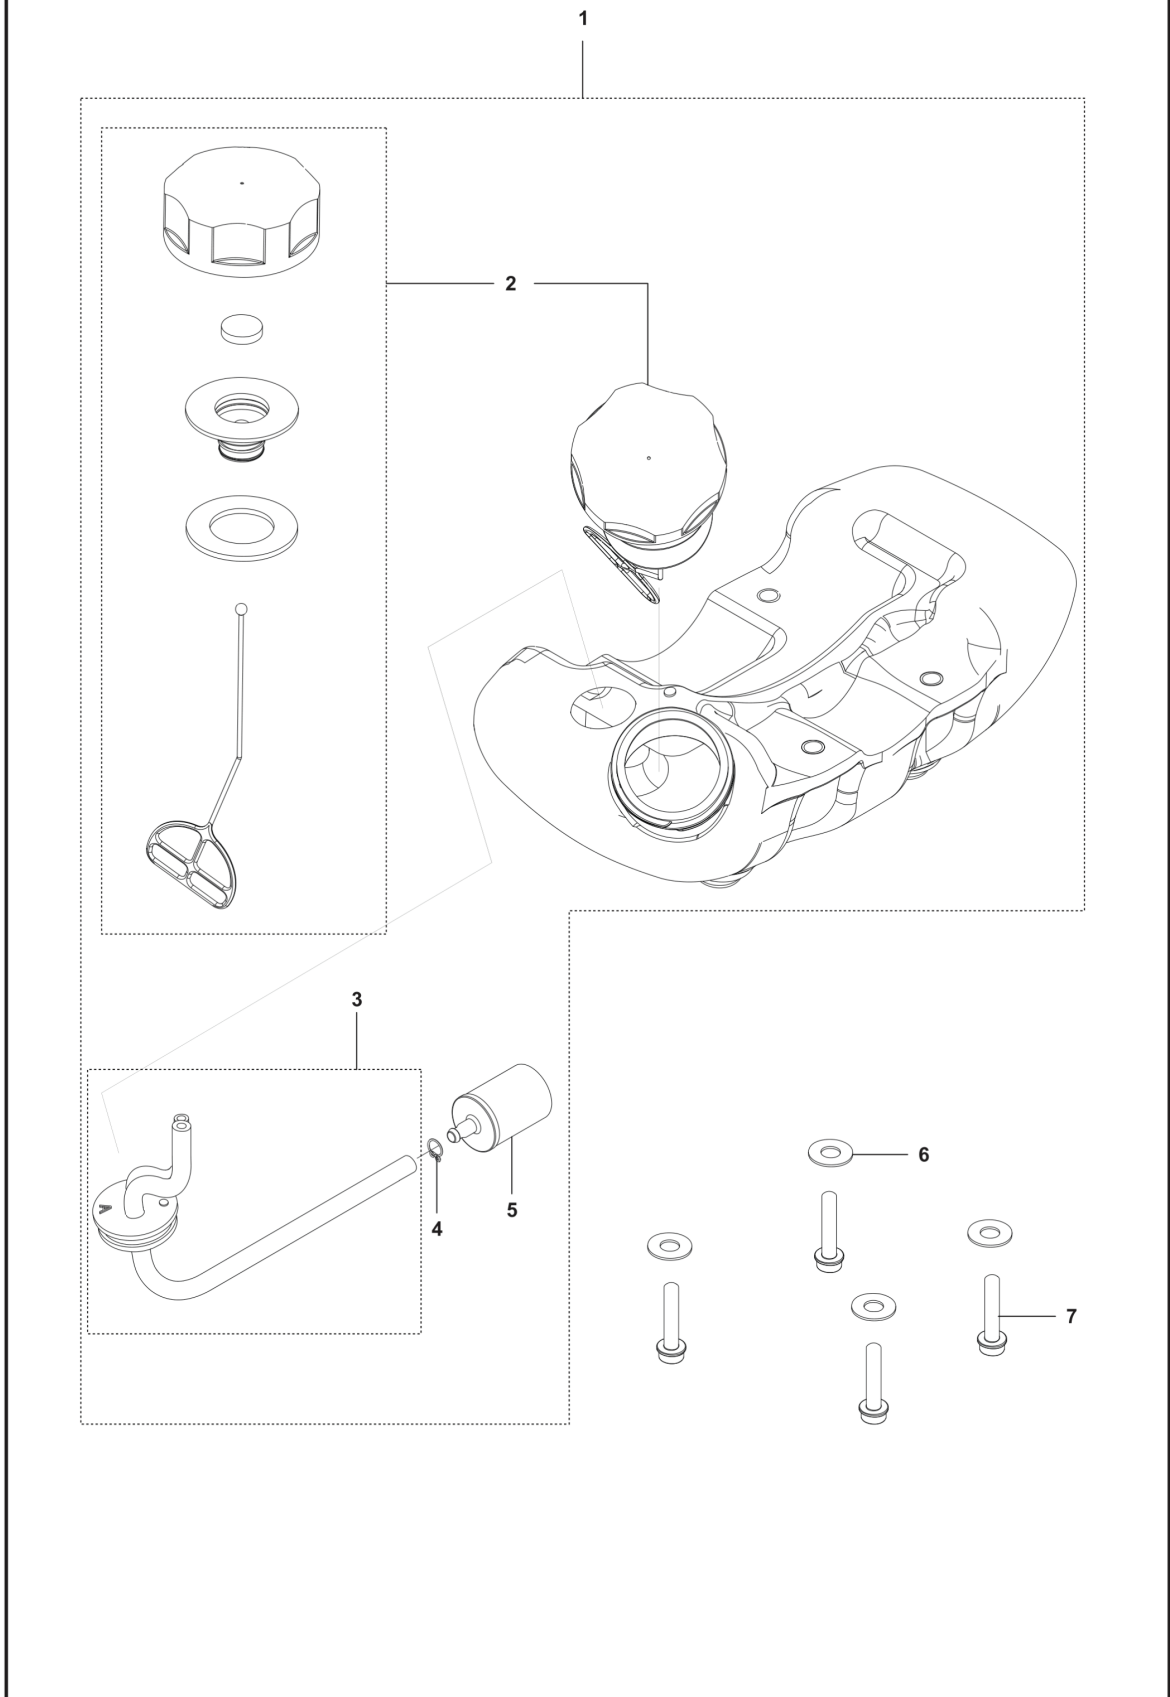

541EA
FUEL TANK ASSY

REF.	PART NO.	DESCRIPTION	REMARK	QTY.	KIT
1	592613702	TANK ASSY		1	
2	590842101	CAP ASSY		1	
3	505310301	FUEL HOSE		1	
4	506707001	CLIP		1	
5	503443201	FUEL FILTER		1	
6	734114741	WASHER		4	
7	525755104	SCREW ITXSCFM		4