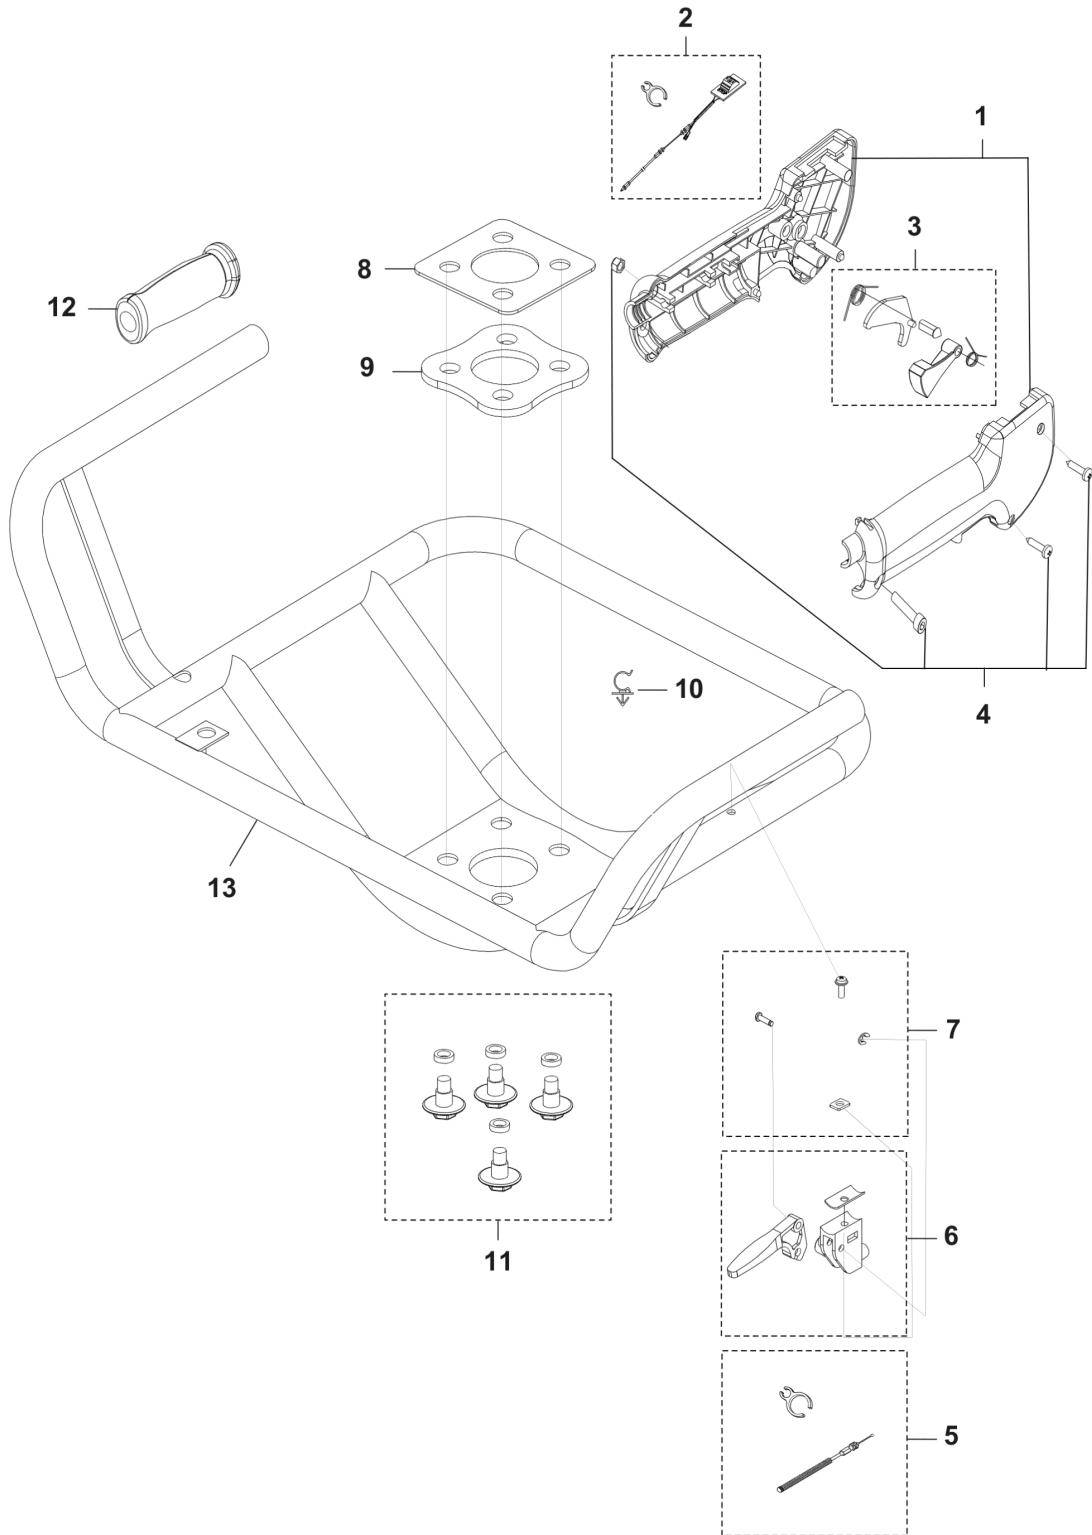

SPARE PARTS CATALOGUE
: HUSQVARNA 541EA

Spare Parts List

SPARE PARTS LIST

541EA
INTAKE

REF.	PART NO.	DESCRIPTION	REMARK	QTY.	KIT
1	584956301	SCREW		2	
2	590579401	CLEANER		1	
3	506614001	SCREW		1	
4	505308901	PLATE.CHOKE		1	
5	590581001	CHOKE LEVER		1	
7	587106701	CARBURETTOR		1	
8	505305001	GASKET		1	
9	521516901	BOLT		2	
10	526520501	INSULATOR		1	
11	505304901	GASKET		1	
12	587088001	PLATE		1	
13	590910601	FILTER		1	
14	587287602	AIR FILTER		1	
15	590932301	AIR FILTER ASSY		1	
16	576992405	KNOB		1	

541EA
TRANSMISSION

REF.	PART NO.	DESCRIPTION	REMARK	QTY.	KIT
1	531147751	TRANSMISSION		1	
2	531147752	CLUTCH DRUM		1	
3	531147753	HOUSING ASSY		1	
4	531147754	GEAR ASSY		1	
5	531147755	HOUSING ASSY		1	
6	531147756	CAP		1	
7	531147757	GEAR ASSY		1	
8	531147758	HOUSING ASSY		1	
9	531147759	INSTALLATION KIT		1	
10	531147760	BEARING KIT		1	
11	505297801	SCREW		2	
12	505298101	WASHER		2	
13	505297601	CLUTCH ASSY		1	
14	513371601	SPRING		1	
15	505298001	WASHER		2	

541EA
FRAME AND HANDLE

REF.	PART NO.	DESCRIPTION	REMARK	QTY.	KIT
1	531147761	HANDLE ASSY		1	
2	531147762	BUTTON		1	
3	531147763	TRIGGER		1	
4	531147764	SERVICE KIT		1	
5	531147765	BRAKE ASSY		1	
6	531147766	BRAKE ASSY		1	
7	531147767	SERVICE KIT		1	
8	531147768	PLATE		1	
9	531147769	ABSORBER		1	
10	531147770	CLIP		1	
11	531147771	SERVICE KIT		1	
12	531147772	HANDLE		1	
13	531147773	FRAME		1	

541EA
SAFETY LEVER

REF.	PART NO.	DESCRIPTION	REMARK	QTY.	KIT
1	531147774	BRAKE		1	
2	531147775	SCREW KIT		1	
3	531147776	BRAKE LEVER		1	
4	531147777	SHAFT		1	

541EA
ACCESSORIES

2

3

4

5

10