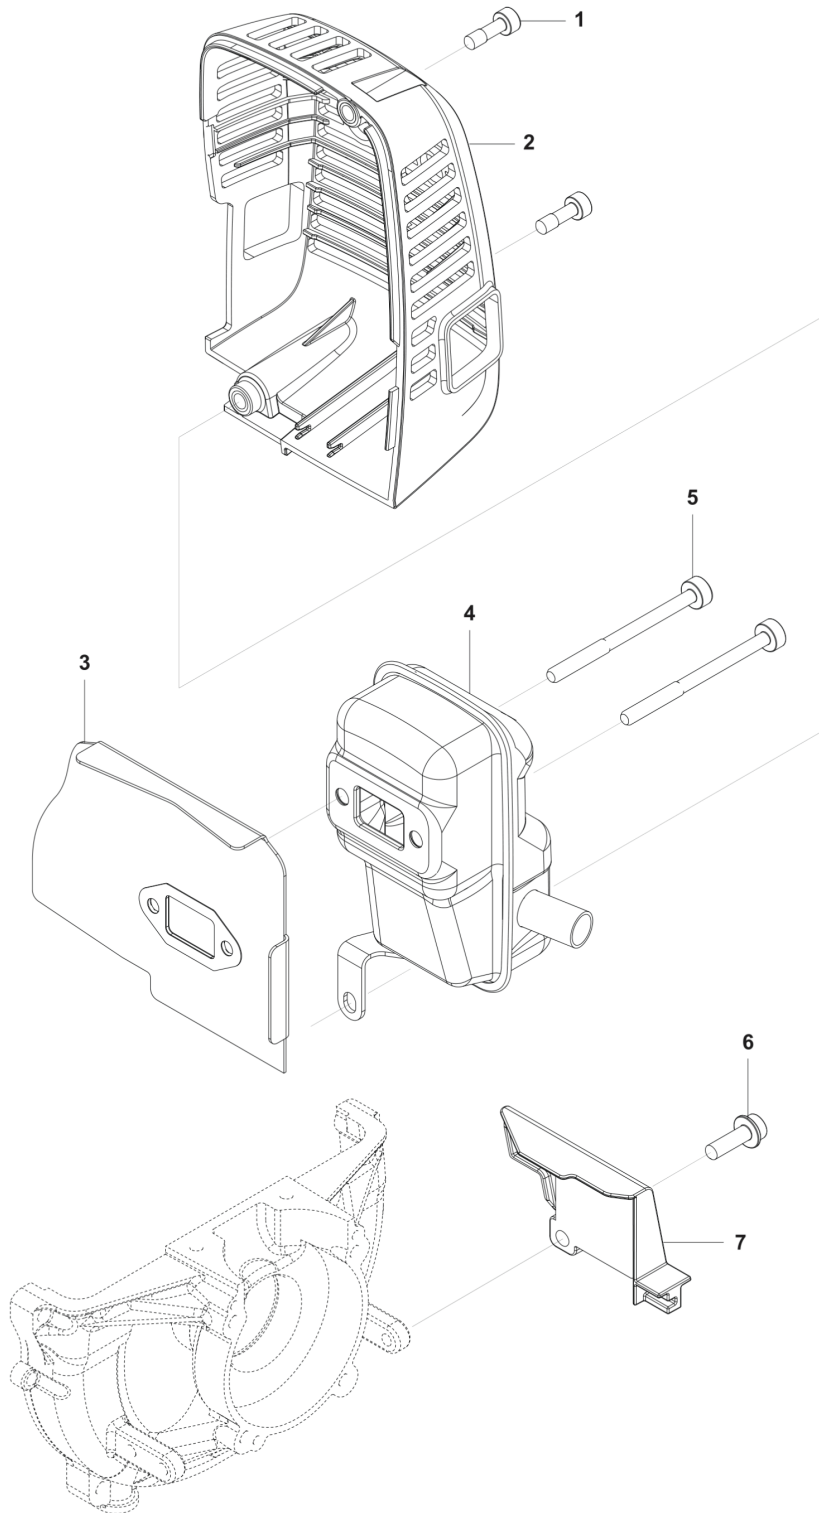

541EA
MUFFLER SYSTEM

REF.	PART NO.	DESCRIPTION	REMARK	QTY.	KIT
1	591358401	SCREW		2	
2	590578502	MUFFLER COVER		1	
3	591103001	GASKET		1	
4	515369901	MUFFLER		1	
5	592631601	SCREW		2	
6	515391301	BOLT		1	
7	590578401	PLATE		1