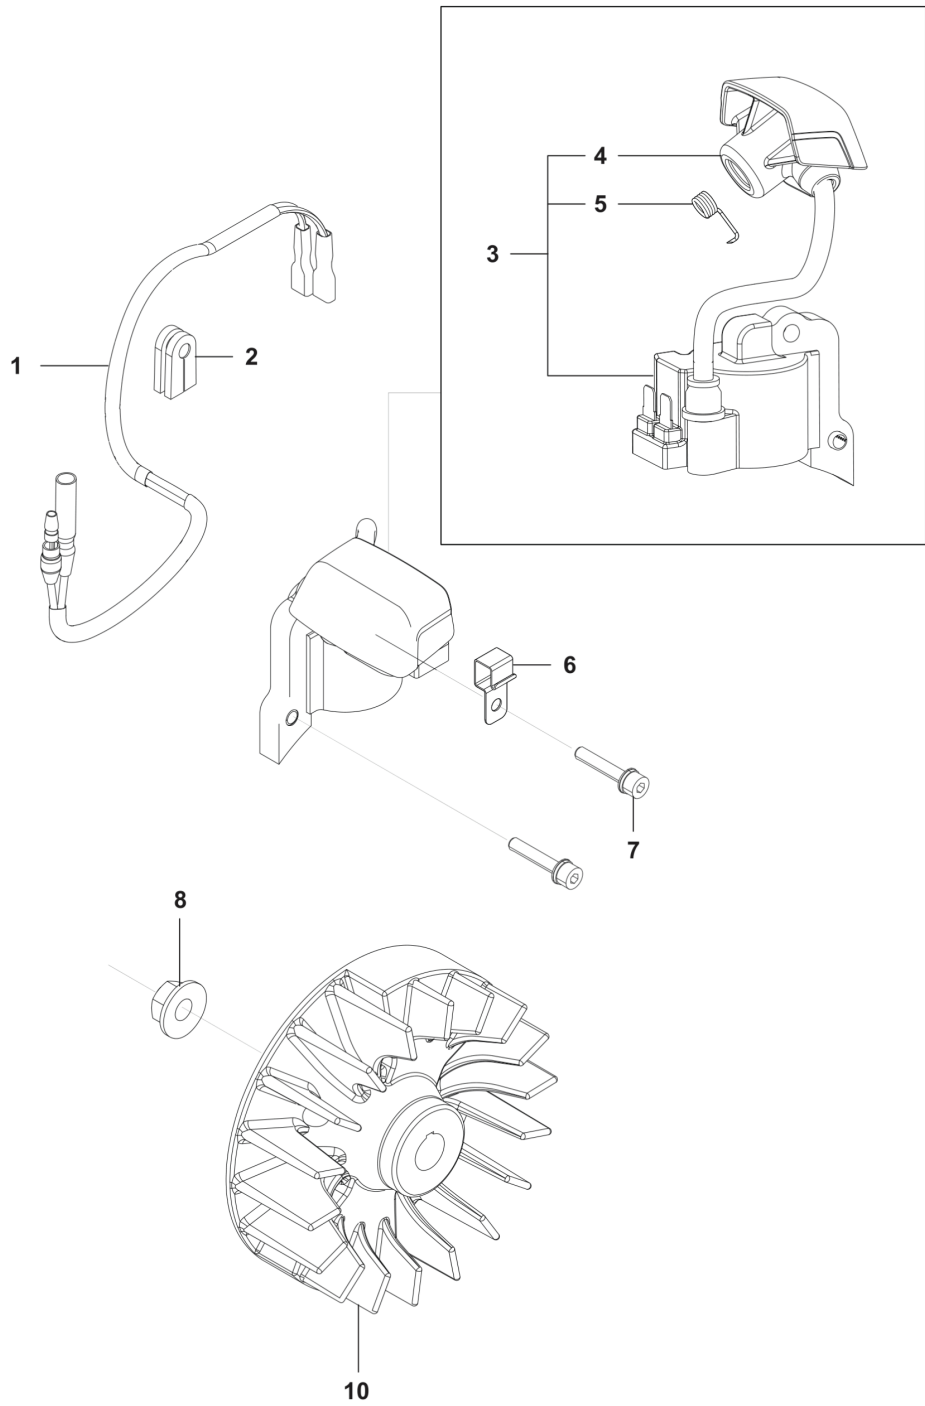

541EA
STARTER

REF.	PART NO.	DESCRIPTION	REMARK	QTY.	KIT
1	528755401	PULLEY		1	
2	501939001	CLIP		2	
3	501938901	SPRING		2	
4	501939101	STARTER PAWL		2	
5	590578901	STARTER		1	
6	501932201	SCREW		1	
7	501931701	WASHER		1	
8	501929901	STARTER ROPE		1	
9	501929801	REEL		1	
10	501935201	SPRING		1	
11	537232501	STARTER HANDLE		1	
12	590579001	COVER		1	
13	590631301	SCREW		4	

541EA
CARBURETOR

REF.	PART NO.	DESCRIPTION	REMARK	QTY.	KIT
1	587106701	CARBURETTOR		1	
2	505307901	SCREW		2	
3	506746001	BRACKET		1	
4	516597701	SWIVEL		1	
5	506746101	WASHER		1	
6	587642901	VALVE		1	
7	506738601	RETAINER RING		1	
8	512373401	NEEDLE		1	
9	513301601	SPRING		1	
10	513437701	WASHER		1	
11	513437801	O-RING		1	
12	505308401	RING		1	
13	506745101	GASKET		1	
14	506689801	DIAPHRAGM		1	
15	513410801	BODY		1	
16	520957001	SCREEN		1	
17	521085401	VALVE.INLET		1	
18	513410701	SPRING		1	
19	520977201	LEVER		1	
20	520977401	PIN		1	
21	505306101	SCREW		1	
22	506740801	GASKET		1	
23	505306801	DIAPHRAGM		1	
24	506740901	BODY		1	
25	505306701	PUMP		1	
26	506741001	COVER		1	
27	516544001	SCREW		4	

541EA
CRANKSHAFT

REF.	PART NO.	DESCRIPTION	REMARK	QTY.	KIT
1	593305301	CRANKSHAFT ASSY		1	
2	597610701	BEARING		2	
3	506689401	KEY		1	
4	505297301	BEARING		1	

541EA
CYLINDER AND PISTON

REF.	PART NO.	DESCRIPTION	REMARK	QTY.	KIT
1	506745201	BOLT		4	
2	593305001	CYLINDER KIT		1	
3	515497401	SPARKPLUGBPMR7A		1	
4	510064301	GASKET		1	
5	593305101	PISTON ASSY		1	
6	516283001	RING		2	
7	505297101	PIN		1	
8	510917901	PISTON RING		2	
9	505296901	PISTON		1	
10	513752401	WASHER		2	
11	505297301	BEARING		1	

541EA
IGNITION

REF.	PART NO.	DESCRIPTION	REMARK	QTY.	KIT
1	592756502	SHORT CIRCUIT CABLE		1	
2	593732601	GROMMET		1	
3	590577801	IGNITION MODULE ASSY		1	
4	590578201	SPARK PLUG CAP		1	
5	592739801	SPRING		1	
6	590578101	CLAMP		1	
7	521515801	BOLT		2	
8	504118001	NUT		1	
9	505298201	ROTOR		1	