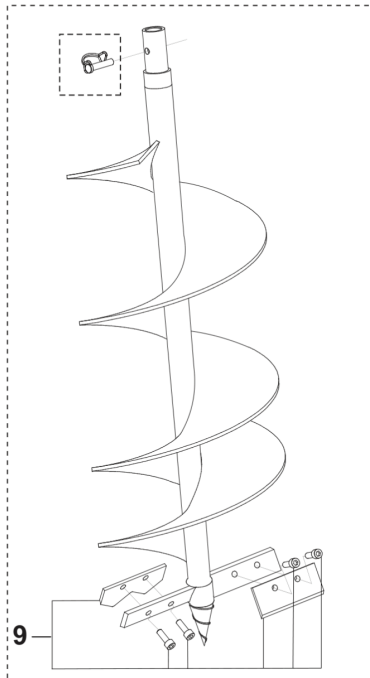

541EA
FRAME AND HANDLE

REF.	PART NO.	DESCRIPTION	REMARK	QTY.	KIT
1	531147761	HANDLE ASSY		1	
2	531147762	BUTTON		1	
3	531147763	TRIGGER		1	
4	531147764	SERVICE KIT		1	
5	531147765	BRAKE ASSY		1	
6	531147766	BRAKE ASSY		1	
7	531147767	SERVICE KIT		1	
8	531147768	PLATE		1	
9	531147769	ABSORBER		1	
10	531147770	CLIP		1	
11	531147771	SERVICE KIT		1	
12	531147772	HANDLE		1	
13	531147773	FRAME		1	

541EA
SAFETY LEVER

REF.	PART NO.	DESCRIPTION	REMARK	QTY.	KIT
1	531147774	BRAKE		1	
2	531147775	SCREW KIT		1	
3	531147776	BRAKE LEVER		1	
4	531147777	SHAFT		1	

541EA
ACCESSORIES

2

3

4

5

10

11

REF.	PART NO.	DESCRIPTION	REMARK	QTY.	KIT
1	546007601	CONNECTION PIECE		1	
2	537618901	DRILL	80 mm Drill Bit	1	
3	537619001	DRILL	150 mm Drill Bit	1	
4	537619101	DRILL	200 mm Drill Bit	1	
5	537619201	DRILL	250 mm Drill Bit	1	
6	546040901	BLADE KIT	Fit for 80 mm Drill	1	
7	546041001	BLADE KIT	Fit For 150 mm Drill	1	
8	546041101	BLADE KIT	Fit For 200 mm Drill	1	
9	546064701	BLADE KIT	Fit For 250 mm Drill	1	
10	537629101	EXTENSION		1	
11	537629102	EXTENSION		1	