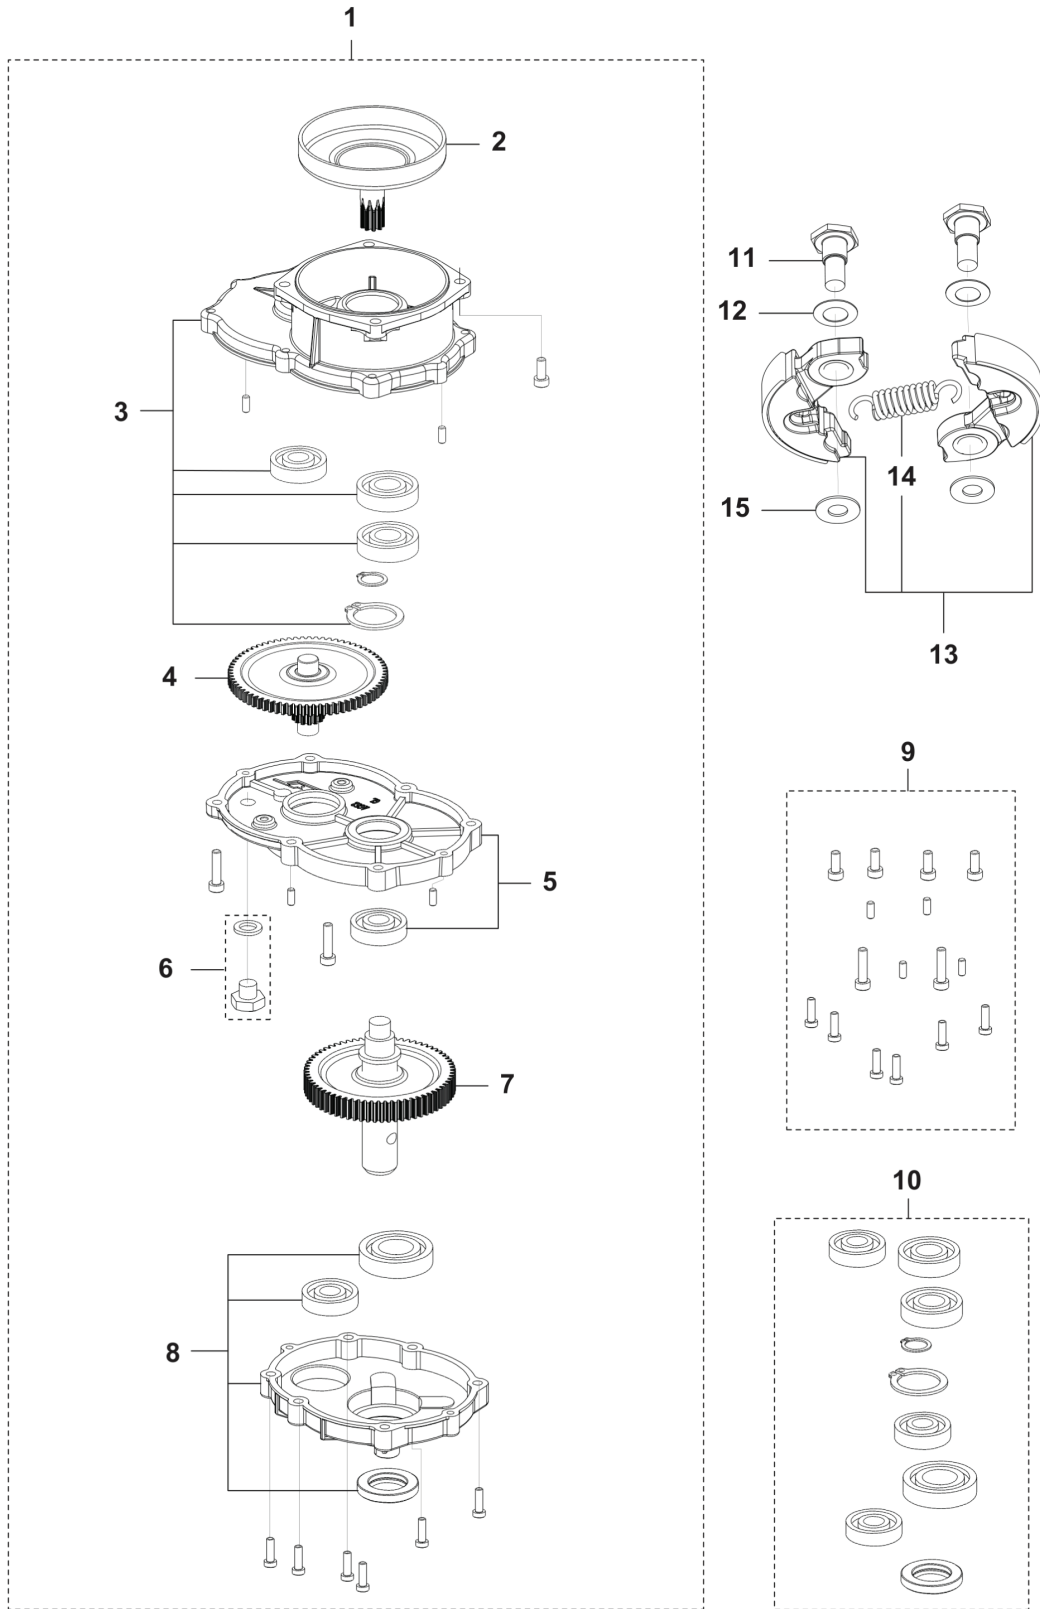

SPARE PARTS CATALOGUE
: HUSQVARNA 541EA

Spare Parts List

SPARE PARTS LIST

541EA
INTAKE

REF.	PART NO.	DESCRIPTION	REMARK	QTY.	KIT
1	584956301	SCREW		2	
2	590579401	CLEANER		1	
3	506614001	SCREW		1	
4	505308901	PLATE.CHOKE		1	
5	590581001	CHOKE LEVER		1	
7	587106701	CARBURETTOR		1	
8	505305001	GASKET		1	
9	521516901	BOLT		2	
10	526520501	INSULATOR		1	
11	505304901	GASKET		1	
12	587088001	PLATE		1	
13	590910601	FILTER		1	
14	587287602	AIR FILTER		1	
15	590932301	AIR FILTER ASSY		1	
16	576992405	KNOB		1	

541EA
TRANSMISSION

REF.	PART NO.	DESCRIPTION	REMARK	QTY.	KIT
1	531147751	TRANSMISSION		1	
2	531147752	CLUTCH DRUM		1	
3	531147753	HOUSING ASSY		1	
4	531147754	GEAR ASSY		1	
5	531147755	HOUSING ASSY		1	
6	531147756	CAP		1	
7	531147757	GEAR ASSY		1	
8	531147758	HOUSING ASSY		1	
9	531147759	INSTALLATION KIT		1	
10	531147760	BEARING KIT		1	
11	505297801	SCREW		2	
12	505298101	WASHER		2	
13	505297601	CLUTCH ASSY		1	
14	513371601	SPRING		1	
15	505298001	WASHER		2	

541EA
CARBURETOR

REF.	PART NO.	DESCRIPTION	REMARK	QTY.	KIT
1	587106701	CARBURETTOR		1	
2	505307901	SCREW		2	
3	506746001	BRACKET		1	
4	516597701	SWIVEL		1	
5	506746101	WASHER		1	
6	587642901	VALVE		1	
7	506738601	RETAINER RING		1	
8	512373401	NEEDLE		1	
9	513301601	SPRING		1	
10	513437701	WASHER		1	
11	513437801	O-RING		1	
12	505308401	RING		1	
13	506745101	GASKET		1	
14	506689801	DIAPHRAGM		1	
15	513410801	BODY		1	
16	520957001	SCREEN		1	
17	521085401	VALVE.INLET		1	
18	513410701	SPRING		1	
19	520977201	LEVER		1	
20	520977401	PIN		1	
21	505306101	SCREW		1	
22	506740801	GASKET		1	
23	505306801	DIAPHRAGM		1	
24	506740901	BODY		1	
25	505306701	PUMP		1	
26	506741001	COVER		1	
27	516544001	SCREW		4	