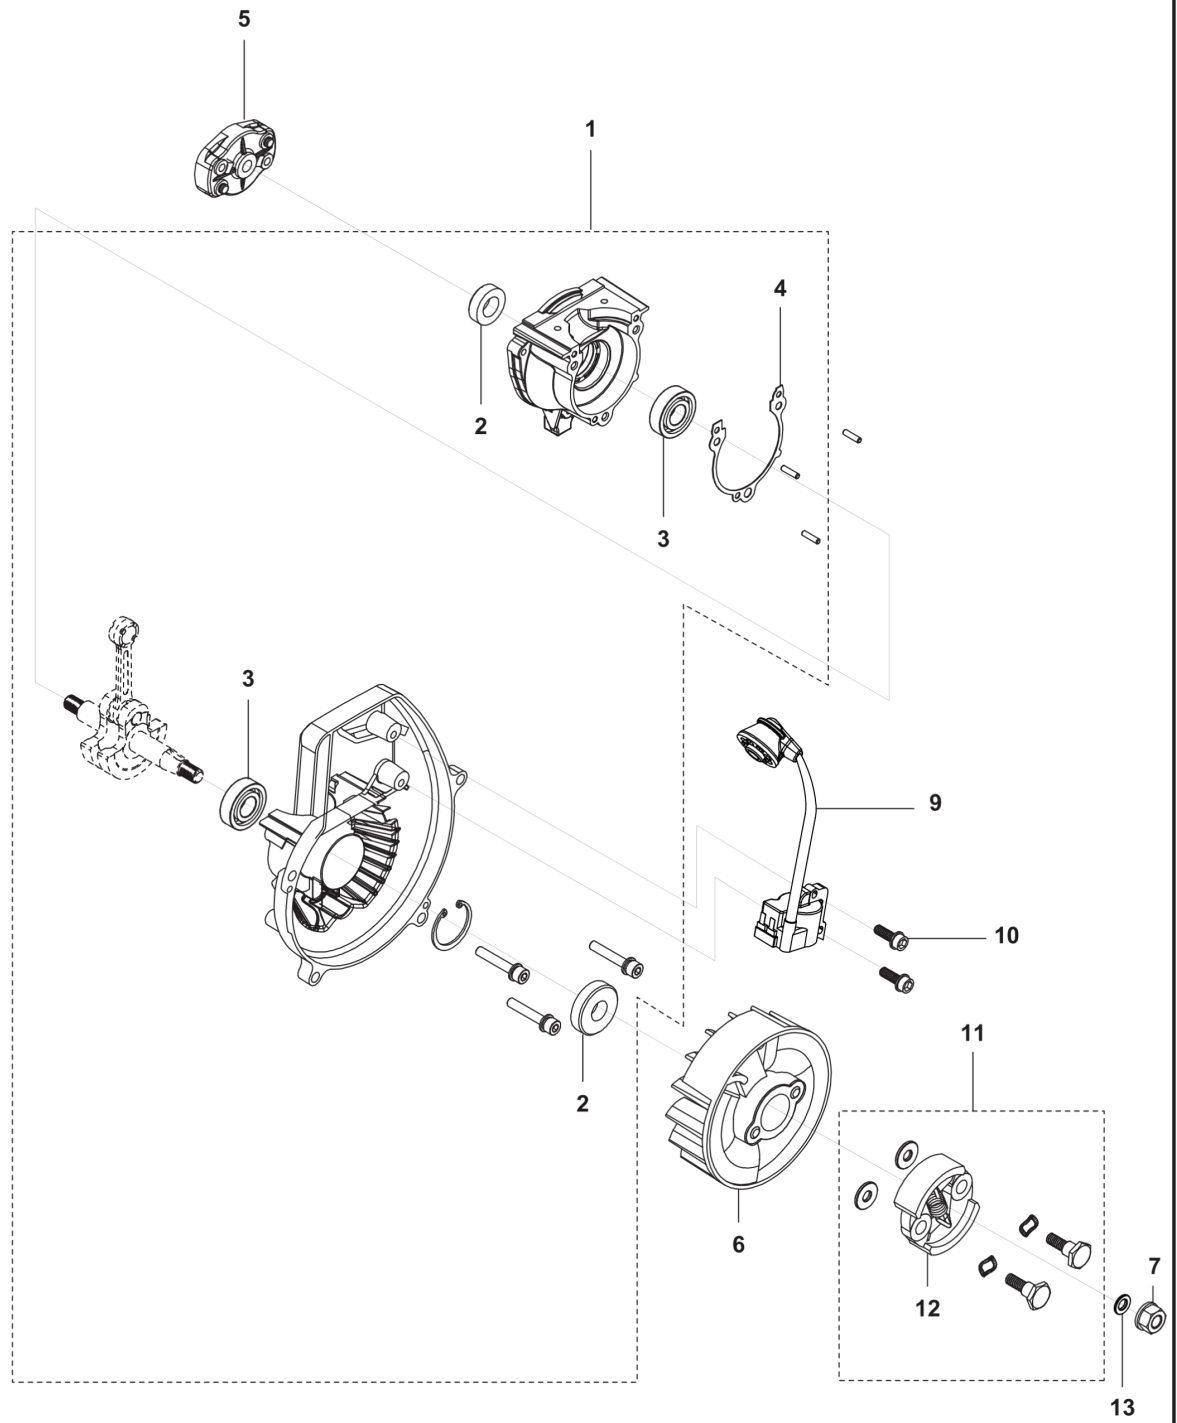

SPARE PARTS CATALOGUE
: HUSQVARNA 321R BRUSHCUTTER

Spare Parts List

SPARE PARTS LIST

321 C, R, RJ
CYLINDER PISTON

REF.	PART NO.	DESCRIPTION	REMARK	QTY.	KIT
1	531147359	CYLINDER ASSY		1	
2	589877401	SCREW		1	
3	589535801	GASKET		1	
4	590210901	PISTON ASSY		1	
5	589537001	PISTON RING		1	
6	737440800	CIRCLIP		1	
7	531147358	CRANKSHAFT ASSY		1	
8	531147379	KEY		1	
9	590710101	SPARK PLUG		1	
10	538929201	PLATE		1	

321 R
HANDLE

REF.	PART NO.	DESCRIPTION	REMARK	QTY.	KIT
1	538933901	CLUTCH ASSY		1	
2	538932401	HANDLE		1	
3	538981201	HANDLE		1	
4	538932501	HANDLE ASSY		1	
5	538932601	THROTTLE CONTROL		1	
6	538932801	THROTTLE CABLE		1	
7	538932701	PIPE		1	
8	538932901	SWITCH		1	

321 C, R, RJ
CRANKCASE & CLUTCHDRUM

REF.	PART NO.	DESCRIPTION	REMARK	QTY.	KIT
1	531147357	CRANKCASE KIT		1	
2	531147387	SEAL		1	
3	503251701	BALL BEARING		1	
4	589536501	GASKET		1	
5	589539401	BRIDGE		1	
6	531147364	FLYWHEEL		1	
7	538936801	NUT		1	
9	538946401	IGNITION COIL		1	
10	589877401	SCREW		1	
11	531147356	CLUTCH ASSY		1	
12	589539601	CLUTCH		1	
13	538934101	WASHER		1	

321 R
SHAFT

REF.	PART NO.	DESCRIPTION	REMARK	QTY.	KIT
1	538933101	TUBE ASSY		1	
2	538933201	SHAFT		1	
3	538933301	INSTALLATION KIT		1	
4	538932301	PLATE		1	
5	538933401	GUARD		1	
6	538933501	GEAR		1	
7	538933601	PROTECTION		1	
8	538933701	BLADE		1	
9	538933801	BLADE		1	
10	538933001	BUCKLE		1	
11	578446101	TRIMMER HEAD		1	
12	546996601	RETAINER RING		1	
13	546996701	BEARING		1	
14	546840301	SCREW KIT		1	
15	546996901	SHAFT		1	
16	546996801	BEARING		1	
17	547035901	SEAL		1	
18	546841101	COVER KIT		1	
19	546842501	NUT		1	