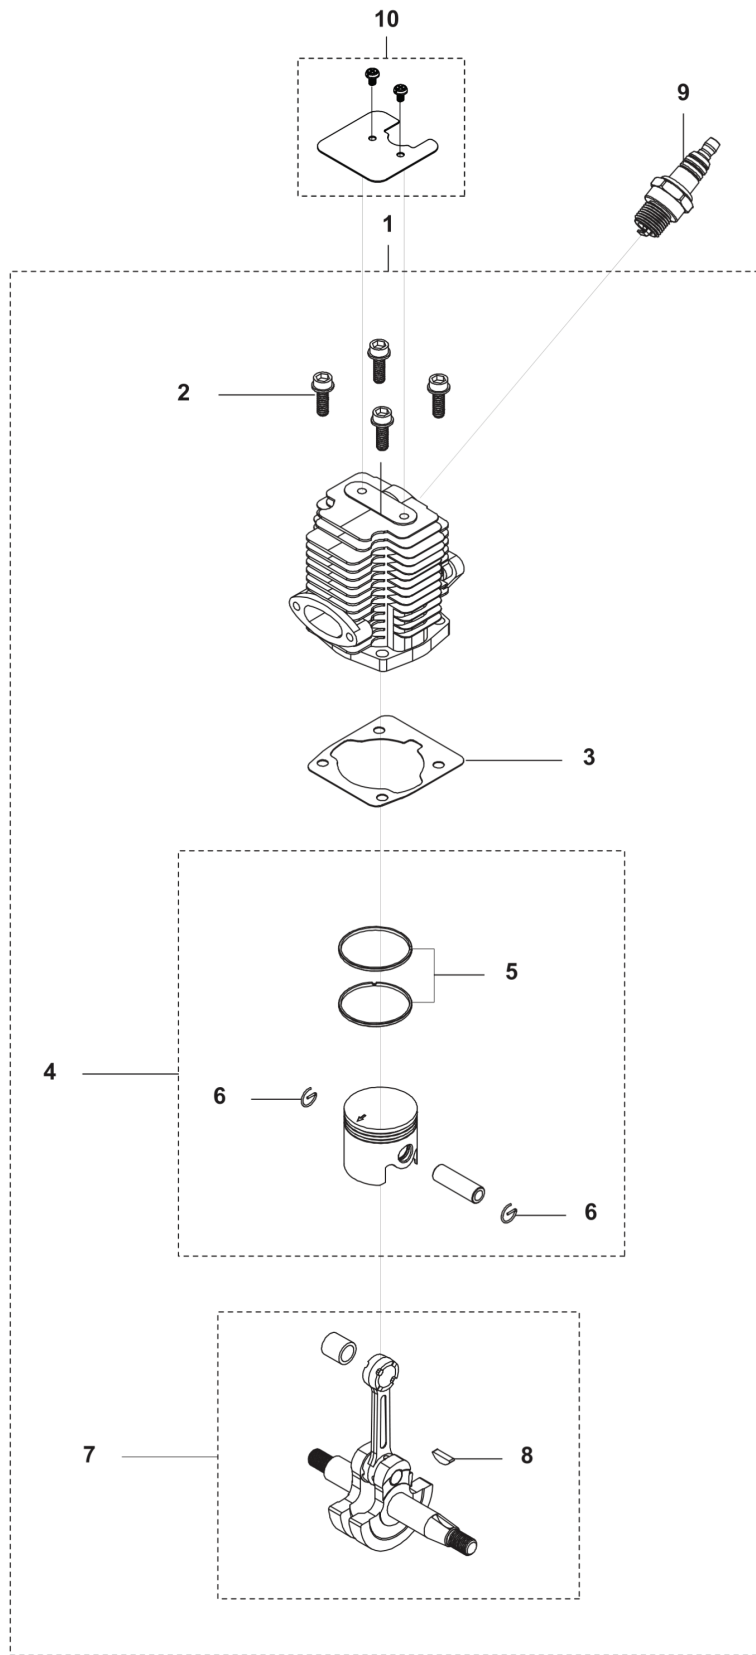

SPARE PARTS CATALOGUE
: HUSQVARNA 321R BRUSHCUTTER

Spare Parts List

SPARE PARTS LIST

321 C, R, RJ
CYLINDER PISTON

REF.	PART NO.	DESCRIPTION	REMARK	QTY.	KIT
1	531147359	CYLINDER ASSY		1	
2	589877401	SCREW		1	
3	589535801	GASKET		1	
4	590210901	PISTON ASSY		1	
5	589537001	PISTON RING		1	
6	737440800	CIRCLIP		1	
7	531147358	CRANKSHAFT ASSY		1	
8	531147379	KEY		1	
9	590710101	SPARK PLUG		1	
10	538929201	PLATE		1	

321 R
HANDLE

REF.	PART NO.	DESCRIPTION	REMARK	QTY.	KIT
1	538933901	CLUTCH ASSY		1	
2	538932401	HANDLE		1	
3	538981201	HANDLE		1	
4	538932501	HANDLE ASSY		1	
5	538932601	THROTTLE CONTROL		1	
6	538932801	THROTTLE CABLE		1	
7	538932701	PIPE		1	
8	538932901	SWITCH		1	

321 C, R, RJ
CRANKCASE & CLUTCHDRUM

REF.	PART NO.	DESCRIPTION	REMARK	QTY.	KIT
1	531147357	CRANKCASE KIT		1	
2	531147387	SEAL		1	
3	503251701	BALL BEARING		1	
4	589536501	GASKET		1	
5	589539401	BRIDGE		1	
6	531147364	FLYWHEEL		1	
7	538936801	NUT		1	
9	538946401	IGNITION COIL		1	
10	589877401	SCREW		1	
11	531147356	CLUTCH ASSY		1	
12	589539601	CLUTCH		1	
13	538934101	WASHER		1	

321 C, R, RJ
AIR FILTER

REF.	PART NO.	DESCRIPTION	REMARK	QTY.	KIT
1	531147348	AIR FILTER ASSY		1	
2	589541701	KNOB		1	
3	589542101	AIR FILTER		1	
4	538929501	CARBURETTOR		1	
5	531147367	GASKET KIT		1	
6	546839301	GASKET		1	
7	589541401	GASKET		1	