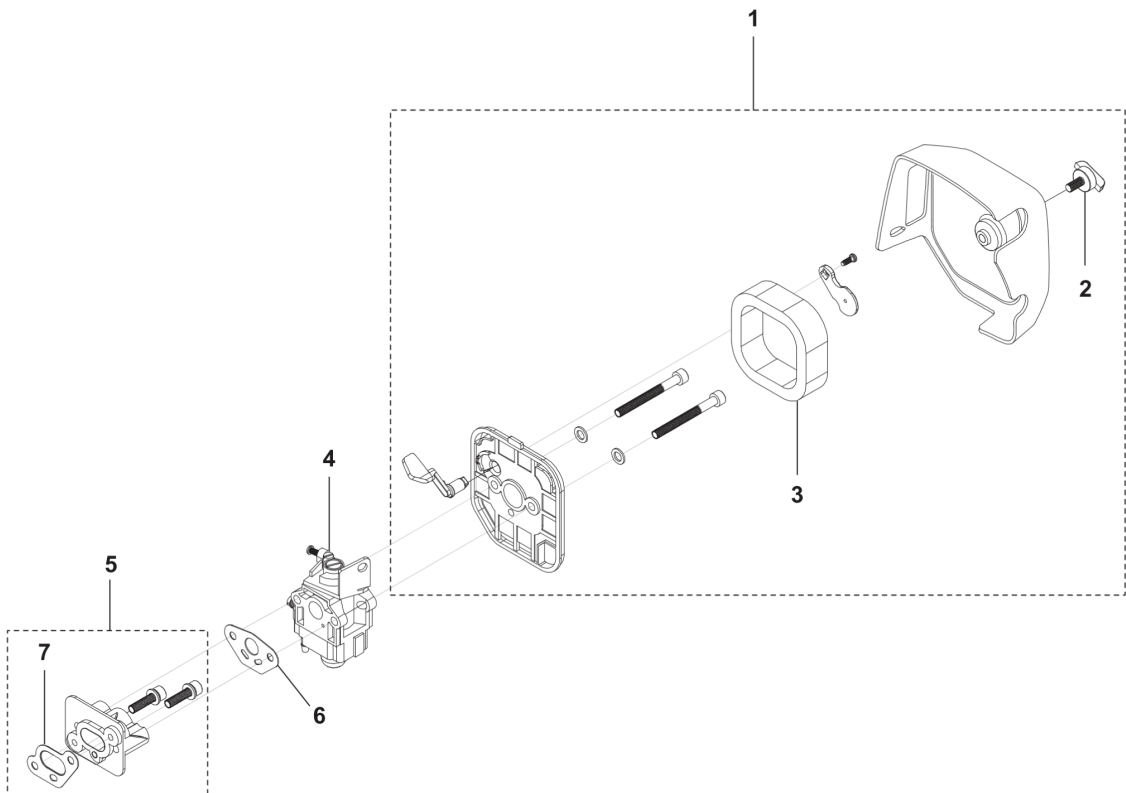

SPARE PARTS CATALOGUE
: HUSQVARNA 321R BRUSHCUTTER

Spare Parts List

SPARE PARTS LIST

321 C, R, RJ
CYLINDER PISTON

REF.	PART NO.	DESCRIPTION	REMARK	QTY.	KIT
1	531147359	CYLINDER ASSY		1	
2	589877401	SCREW		1	
3	589535801	GASKET		1	
4	590210901	PISTON ASSY		1	
5	589537001	PISTON RING		1	
6	737440800	CIRCLIP		1	
7	531147358	CRANKSHAFT ASSY		1	
8	531147379	KEY		1	
9	590710101	SPARK PLUG		1	
10	538929201	PLATE		1	

321 R
HANDLE

REF.	PART NO.	DESCRIPTION	REMARK	QTY.	KIT
1	538933901	CLUTCH ASSY		1	
2	538932401	HANDLE		1	
3	538981201	HANDLE		1	
4	538932501	HANDLE ASSY		1	
5	538932601	THROTTLE CONTROL		1	
6	538932801	THROTTLE CABLE		1	
7	538932701	PIPE		1	
8	538932901	SWITCH		1	

321 C, R, RJ
HOUSING

1

REF.	PART NO.	DESCRIPTION	REMARK	QTY.	KIT
1	538929401	HOUSING		1	

321 C, R, RJ
STARTER

REF.	PART NO.	DESCRIPTION	REMARK	QTY.	KIT
1	590211301	STARTER ASSY		1	
2	590211401	PULLEY ASSY		1	
4	589822901	COIL SPRING		1	
5	536628101	PAWL		1	
7	575489501	STARTER HANDLE		1	
8	536628201	PULLEY KIT		1	
9	589823201	COIL SPRING		1	
10	589823401	DRIVER		1	

321 C, R, RJ
AIR FILTER

REF.	PART NO.	DESCRIPTION	REMARK	QTY.	KIT
1	531147348	AIR FILTER ASSY		1	
2	589541701	KNOB		1	
3	589542101	AIR FILTER		1	
4	538929501	CARBURETTOR		1	
5	531147367	GASKET KIT		1	
6	546839301	GASKET		1	
7	589541401	GASKET		1	