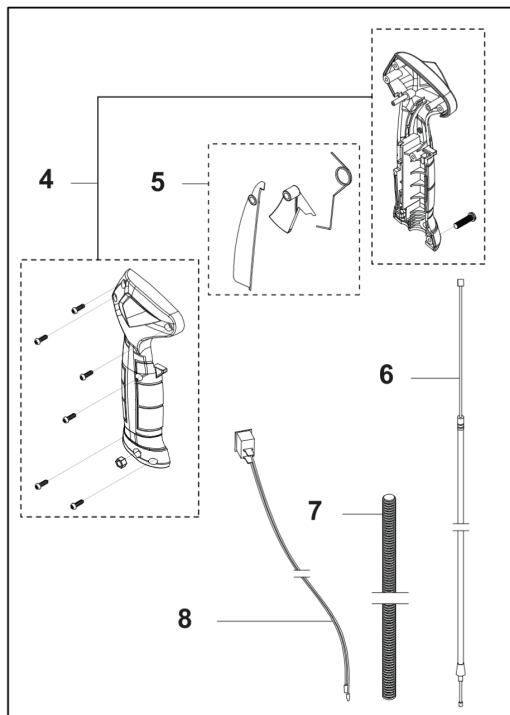

SPARE PARTS CATALOGUE
: HUSQVARNA 321R BRUSHCUTTER

Spare Parts List

SPARE PARTS LIST

321 C, R, RJ
CYLINDER PISTON

REF.	PART NO.	DESCRIPTION	REMARK	QTY.	KIT
1	531147359	CYLINDER ASSY		1	
2	589877401	SCREW		1	
3	589535801	GASKET		1	
4	590210901	PISTON ASSY		1	
5	589537001	PISTON RING		1	
6	737440800	CIRCLIP		1	
7	531147358	CRANKSHAFT ASSY		1	
8	531147379	KEY		1	
9	590710101	SPARK PLUG		1	
10	538929201	PLATE		1	

321 R
HANDLE

REF.	PART NO.	DESCRIPTION	REMARK	QTY.	KIT
1	538933901	CLUTCH ASSY		1	
2	538932401	HANDLE		1	
3	538981201	HANDLE		1	
4	538932501	HANDLE ASSY		1	
5	538932601	THROTTLE CONTROL		1	
6	538932801	THROTTLE CABLE		1	
7	538932701	PIPE		1	
8	538932901	SWITCH		1	

321 C, R, RJ
CRANKCASE & CLUTCHDRUM

REF.	PART NO.	DESCRIPTION	REMARK	QTY.	KIT
1	531147357	CRANKCASE KIT		1	
2	531147387	SEAL		1	
3	503251701	BALL BEARING		1	
4	589536501	GASKET		1	
5	589539401	BRIDGE		1	
6	531147364	FLYWHEEL		1	
7	538936801	NUT		1	
9	538946401	IGNITION COIL		1	
10	589877401	SCREW		1	
11	531147356	CLUTCH ASSY		1	
12	589539601	CLUTCH		1	
13	538934101	WASHER		1	

321 R
SHAFT

REF.	PART NO.	DESCRIPTION	REMARK	QTY.	KIT
1	538933101	TUBE ASSY		1	
2	538933201	SHAFT		1	
3	538933301	INSTALLATION KIT		1	
4	538932301	PLATE		1	
5	538933401	GUARD		1	
6	538933501	GEAR		1	
7	538933601	PROTECTION		1	
8	538933701	BLADE		1	
9	538933801	BLADE		1	
10	538933001	BUCKLE		1	
11	578446101	TRIMMER HEAD		1	
12	546996601	RETAINER RING		1	
13	546996701	BEARING		1	
14	546840301	SCREW KIT		1	
15	546996901	SHAFT		1	
16	546996801	BEARING		1	
17	547035901	SEAL		1	
18	546841101	COVER KIT		1	
19	546842501	NUT		1	