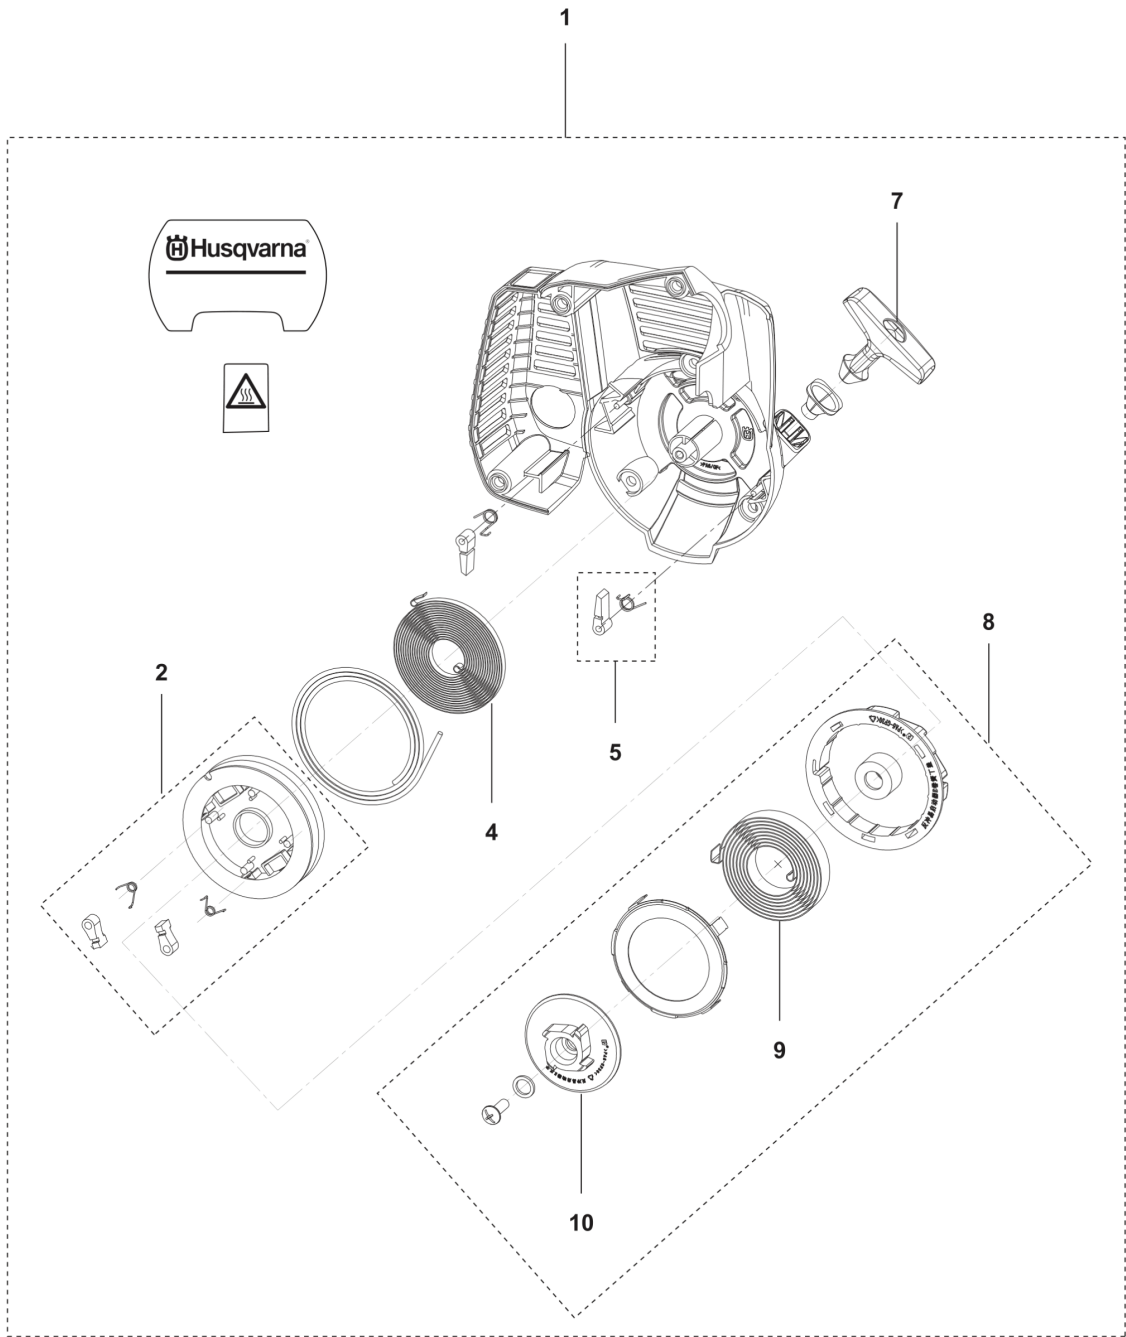

SPARE PARTS CATALOGUE
: HUSQVARNA 321R BRUSHCUTTER

Spare Parts List

SPARE PARTS LIST

321 C, R, RJ
CYLINDER PISTON

REF.	PART NO.	DESCRIPTION	REMARK	QTY.	KIT
1	531147359	CYLINDER ASSY		1	
2	589877401	SCREW		1	
3	589535801	GASKET		1	
4	590210901	PISTON ASSY		1	
5	589537001	PISTON RING		1	
6	737440800	CIRCLIP		1	
7	531147358	CRANKSHAFT ASSY		1	
8	531147379	KEY		1	
9	590710101	SPARK PLUG		1	
10	538929201	PLATE		1	

321 R
HANDLE

REF.	PART NO.	DESCRIPTION	REMARK	QTY.	KIT
1	538933901	CLUTCH ASSY		1	
2	538932401	HANDLE		1	
3	538981201	HANDLE		1	
4	538932501	HANDLE ASSY		1	
5	538932601	THROTTLE CONTROL		1	
6	538932801	THROTTLE CABLE		1	
7	538932701	PIPE		1	
8	538932901	SWITCH		1	

321 C, R, RJ
CRANKCASE & CLUTCHDRUM

REF.	PART NO.	DESCRIPTION	REMARK	QTY.	KIT
1	531147357	CRANKCASE KIT		1	
2	531147387	SEAL		1	
3	503251701	BALL BEARING		1	
4	589536501	GASKET		1	
5	589539401	BRIDGE		1	
6	531147364	FLYWHEEL		1	
7	538936801	NUT		1	
9	538946401	IGNITION COIL		1	
10	589877401	SCREW		1	
11	531147356	CLUTCH ASSY		1	
12	589539601	CLUTCH		1	
13	538934101	WASHER		1	

321 C, R, RJ
HOUSING

1

REF.	PART NO.	DESCRIPTION	REMARK	QTY.	KIT
1	538929401	HOUSING		1	

321 C, R, RJ
STARTER

REF.	PART NO.	DESCRIPTION	REMARK	QTY.	KIT
1	590211301	STARTER ASSY		1	
2	590211401	PULLEY ASSY		1	
4	589822901	COIL SPRING		1	
5	536628101	PAWL		1	
7	575489501	STARTER HANDLE		1	
8	536628201	PULLEY KIT		1	
9	589823201	COIL SPRING		1	
10	589823401	DRIVER		1	