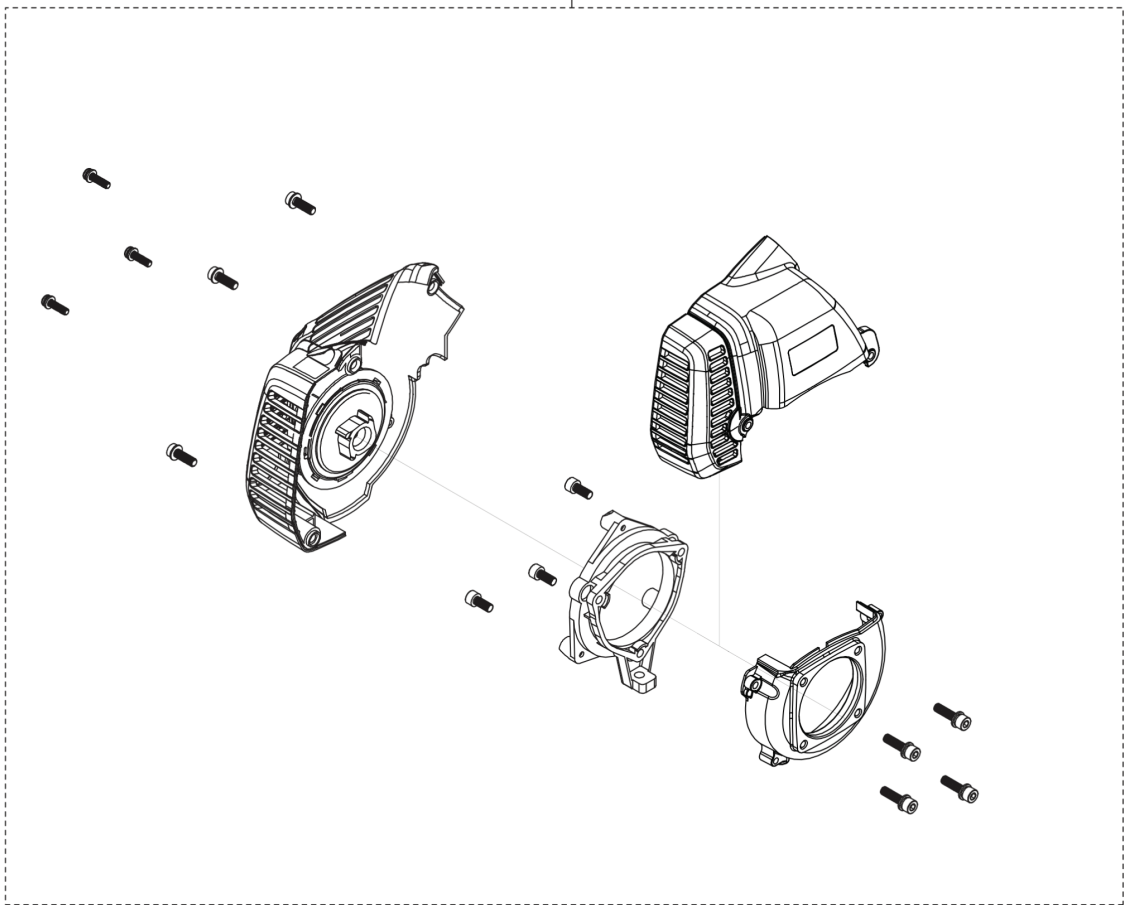

REF.	PART NO.	DESCRIPTION	REMARK	QTY.	KIT
1	531147357	CRANKCASE KIT		1	
2	531147387	SEAL		1	
3	503251701	BALL BEARING		1	
4	589536501	GASKET		1	
5	589539401	BRIDGE		1	
6	531147364	FLYWHEEL		1	
7	538936801	NUT		1	
9	538946401	IGNITION COIL		1	
10	589877401	SCREW		1	
11	531147356	CLUTCH ASSY		1	
12	589539601	CLUTCH		1	
13	538934101	WASHER		1	

321 C, R, RJ
HOUSING

1