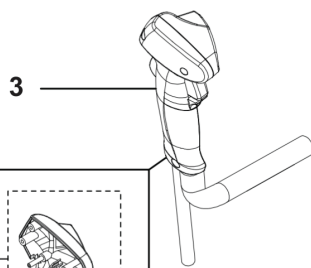

SPARE PARTS CATALOGUE
: HUSQVARNA 321R BRUSHCUTTER

Spare Parts List

SPARE PARTS LIST

321 C, R, RJ
CYLINDER PISTON

REF.	PART NO.	DESCRIPTION	REMARK	QTY.	KIT
1	531147359	CYLINDER ASSY		1	
2	589877401	SCREW		1	
3	589535801	GASKET		1	
4	590210901	PISTON ASSY		1	
5	589537001	PISTON RING		1	
6	737440800	CIRCLIP		1	
7	531147358	CRANKSHAFT ASSY		1	
8	531147379	KEY		1	
9	590710101	SPARK PLUG		1	
10	538929201	PLATE		1	

321 R
HANDLE

REF.	PART NO.	DESCRIPTION	REMARK	QTY.	KIT
1	538933901	CLUTCH ASSY		1	
2	538932401	HANDLE		1	
3	538981201	HANDLE		1	
4	538932501	HANDLE ASSY		1	
5	538932601	THROTTLE CONTROL		1	
6	538932801	THROTTLE CABLE		1	
7	538932701	PIPE		1	
8	538932901	SWITCH		1	

321 C, R, RJ
CRANKCASE & CLUTCHDRUM

REF.	PART NO.	DESCRIPTION	REMARK	QTY.	KIT
1	531147357	CRANKCASE KIT		1	
2	531147387	SEAL		1	
3	503251701	BALL BEARING		1	
4	589536501	GASKET		1	
5	589539401	BRIDGE		1	
6	531147364	FLYWHEEL		1	
7	538936801	NUT		1	
9	538946401	IGNITION COIL		1	
10	589877401	SCREW		1	
11	531147356	CLUTCH ASSY		1	
12	589539601	CLUTCH		1	
13	538934101	WASHER		1	

321 R
SHAFT

REF.	PART NO.	DESCRIPTION	REMARK	QTY.	KIT
1	538933101	TUBE ASSY		1	
2	538933201	SHAFT		1	
3	538933301	INSTALLATION KIT		1	
4	538932301	PLATE		1	
5	538933401	GUARD		1	
6	538933501	GEAR		1	
7	538933601	PROTECTION		1	
8	538933701	BLADE		1	
9	538933801	BLADE		1	
10	538933001	BUCKLE		1	
11	578446101	TRIMMER HEAD		1	
12	546996601	RETAINER RING		1	
13	546996701	BEARING		1	
14	546840301	SCREW KIT		1	
15	546996901	SHAFT		1	
16	546996801	BEARING		1	
17	547035901	SEAL		1	
18	546841101	COVER KIT		1	
19	546842501	NUT		1	