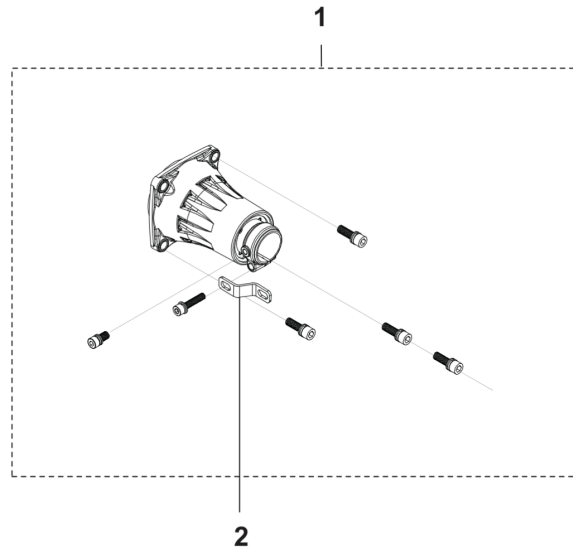

SPARE PARTS CATALOGUE
: HUSQVARNA 321R BRUSHCUTTER

Spare Parts List

SPARE PARTS LIST

321 C, R, RJ
CYLINDER PISTON

REF.	PART NO.	DESCRIPTION	REMARK	QTY.	KIT
1	531147359	CYLINDER ASSY		1	
2	589877401	SCREW		1	
3	589535801	GASKET		1	
4	590210901	PISTON ASSY		1	
5	589537001	PISTON RING		1	
6	737440800	CIRCLIP		1	
7	531147358	CRANKSHAFT ASSY		1	
8	531147379	KEY		1	
9	590710101	SPARK PLUG		1	
10	538929201	PLATE		1	

321 R
HANDLE

REF.	PART NO.	DESCRIPTION	REMARK	QTY.	KIT
1	538933901	CLUTCH ASSY		1	
2	538932401	HANDLE		1	
3	538981201	HANDLE		1	
4	538932501	HANDLE ASSY		1	
5	538932601	THROTTLE CONTROL		1	
6	538932801	THROTTLE CABLE		1	
7	538932701	PIPE		1	
8	538932901	SWITCH		1	

321 C,R,RJ
MUFFLER

REF.	PART NO.	DESCRIPTION	REMARK	QTY.	KIT
1	590211101	MUFFLER ASSY		1	
2	589540801	MUFFLER GASKET		1	
3	589540601	MUFFLER		1	

321 C, R, RJ
CLUTCH

REF.	PART NO.	DESCRIPTION	REMARK	QTY.	KIT
1	538933901	CLUTCH ASSY		1	
2	547031401	CONNECTION PIECE		1	
3	547051001	CLUTCH DRUM		1	
4	547029101	RETAINER RING		1	
5	547029001	BEARING		1	
6	547028901	CONNECTION PIECE		1	
7	547028801	ANTIVIBRATION ELEMENT		1	
8	547028701	SLEEVE		1	

321 R
SHAFT

REF.	PART NO.	DESCRIPTION	REMARK	QTY.	KIT
1	538933101	TUBE ASSY		1	
2	538933201	SHAFT		1	
3	538933301	INSTALLATION KIT		1	
4	538932301	PLATE		1	
5	538933401	GUARD		1	
6	538933501	GEAR		1	
7	538933601	PROTECTION		1	
8	538933701	BLADE		1	
9	538933801	BLADE		1	
10	538933001	BUCKLE		1	
11	578446101	TRIMMER HEAD		1	
12	546996601	RETAINER RING		1	
13	546996701	BEARING		1	
14	546840301	SCREW KIT		1	
15	546996901	SHAFT		1	
16	546996801	BEARING		1	
17	547035901	SEAL		1	
18	546841101	COVER KIT		1	
19	546842501	NUT		1	