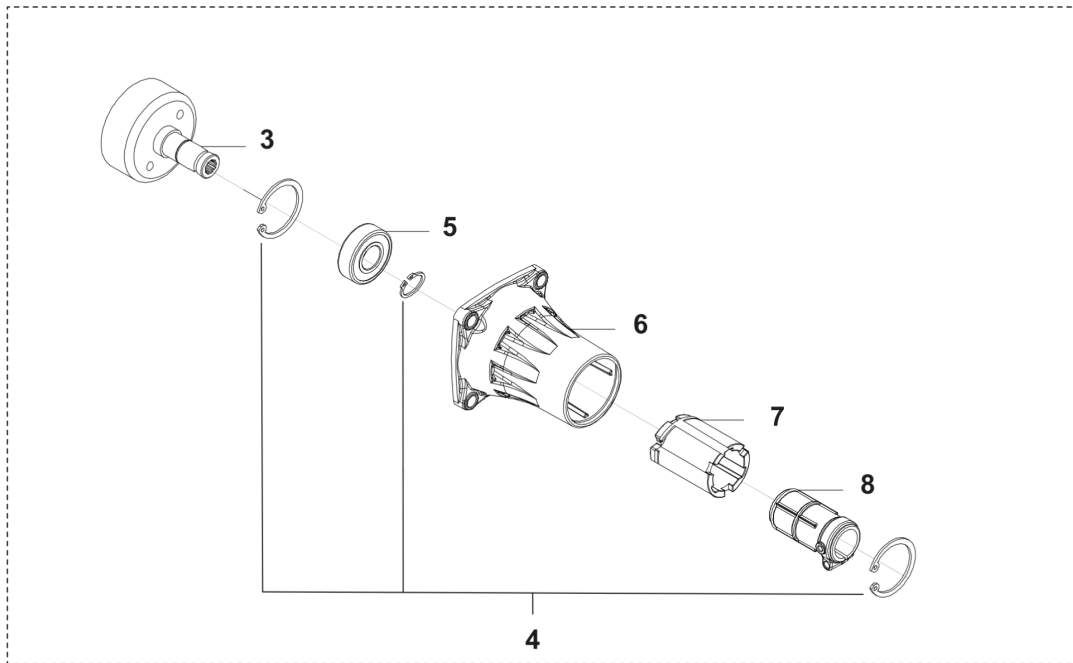

321 C,R,RJ
MUFFLER

REF.	PART NO.	DESCRIPTION	REMARK	QTY.	KIT
1	590211101	MUFFLER ASSY		1	
2	589540801	MUFFLER GASKET		1	
3	589540601	MUFFLER		1	

321 C, R, RJ
CLUTCH

REF.	PART NO.	DESCRIPTION	REMARK	QTY.	KIT
1	538933901	CLUTCH ASSY		1	
2	547031401	CONNECTION PIECE		1	
3	547051001	CLUTCH DRUM		1	
4	547029101	RETAINER RING		1	
5	547029001	BEARING		1	
6	547028901	CONNECTION PIECE		1	
7	547028801	ANTIVIBRATION ELEMENT		1	
8	547028701	SLEEVE		1	

321 R
SHAFT

REF.	PART NO.	DESCRIPTION	REMARK	QTY.	KIT
1	538933101	TUBE ASSY		1	
2	538933201	SHAFT		1	
3	538933301	INSTALLATION KIT		1	
4	538932301	PLATE		1	
5	538933401	GUARD		1	
6	538933501	GEAR		1	
7	538933601	PROTECTION		1	
8	538933701	BLADE		1	
9	538933801	BLADE		1	
10	538933001	BUCKLE		1	
11	578446101	TRIMMER HEAD		1	
12	546996601	RETAINER RING		1	
13	546996701	BEARING		1	
14	546840301	SCREW KIT		1	
15	546996901	SHAFT		1	
16	546996801	BEARING		1	
17	547035901	SEAL		1	
18	546841101	COVER KIT		1	
19	546842501	NUT		1	