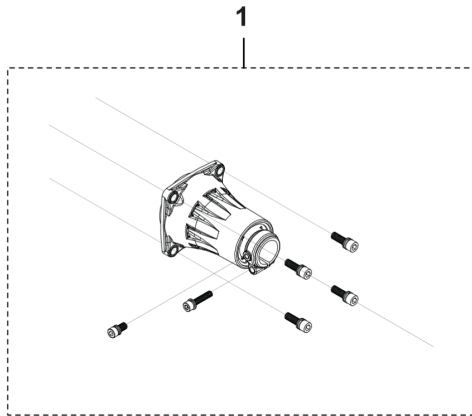

SPARE PARTS CATALOGUE
: HUSQVARNA 321R BRUSHCUTTER

Spare Parts List

SPARE PARTS LIST

321 C, R, RJ
CYLINDER PISTON

REF.	PART NO.	DESCRIPTION	REMARK	QTY.	KIT
1	531147359	CYLINDER ASSY		1	
2	589877401	SCREW		1	
3	589535801	GASKET		1	
4	590210901	PISTON ASSY		1	
5	589537001	PISTON RING		1	
6	737440800	CIRCLIP		1	
7	531147358	CRANKSHAFT ASSY		1	
8	531147379	KEY		1	
9	590710101	SPARK PLUG		1	
10	538929201	PLATE		1	

321 R
HANDLE

REF.	PART NO.	DESCRIPTION	REMARK	QTY.	KIT
1	538933901	CLUTCH ASSY		1	
2	538932401	HANDLE		1	
3	538981201	HANDLE		1	
4	538932501	HANDLE ASSY		1	
5	538932601	THROTTLE CONTROL		1	
6	538932801	THROTTLE CABLE		1	
7	538932701	PIPE		1	
8	538932901	SWITCH		1	

321 C, R, RJ
CRANKCASE & CLUTCHDRUM

REF.	PART NO.	DESCRIPTION	REMARK	QTY.	KIT
1	531147357	CRANKCASE KIT		1	
2	531147387	SEAL		1	
3	503251701	BALL BEARING		1	
4	589536501	GASKET		1	
5	589539401	BRIDGE		1	
6	531147364	FLYWHEEL		1	
7	538936801	NUT		1	
9	538946401	IGNITION COIL		1	
10	589877401	SCREW		1	
11	531147356	CLUTCH ASSY		1	
12	589539601	CLUTCH		1	
13	538934101	WASHER		1	

321 R
SHAFT

REF.	PART NO.	DESCRIPTION	REMARK	QTY.	KIT
1	538933101	TUBE ASSY		1	
2	538933201	SHAFT		1	
3	538933301	INSTALLATION KIT		1	
4	538932301	PLATE		1	
5	538933401	GUARD		1	
6	538933501	GEAR		1	
7	538933601	PROTECTION		1	
8	538933701	BLADE		1	
9	538933801	BLADE		1	
10	538933001	BUCKLE		1	
11	578446101	TRIMMER HEAD		1	
12	546996601	RETAINER RING		1	
13	546996701	BEARING		1	
14	546840301	SCREW KIT		1	
15	546996901	SHAFT		1	
16	546996801	BEARING		1	
17	547035901	SEAL		1	
18	546841101	COVER KIT		1	
19	546842501	NUT		1	