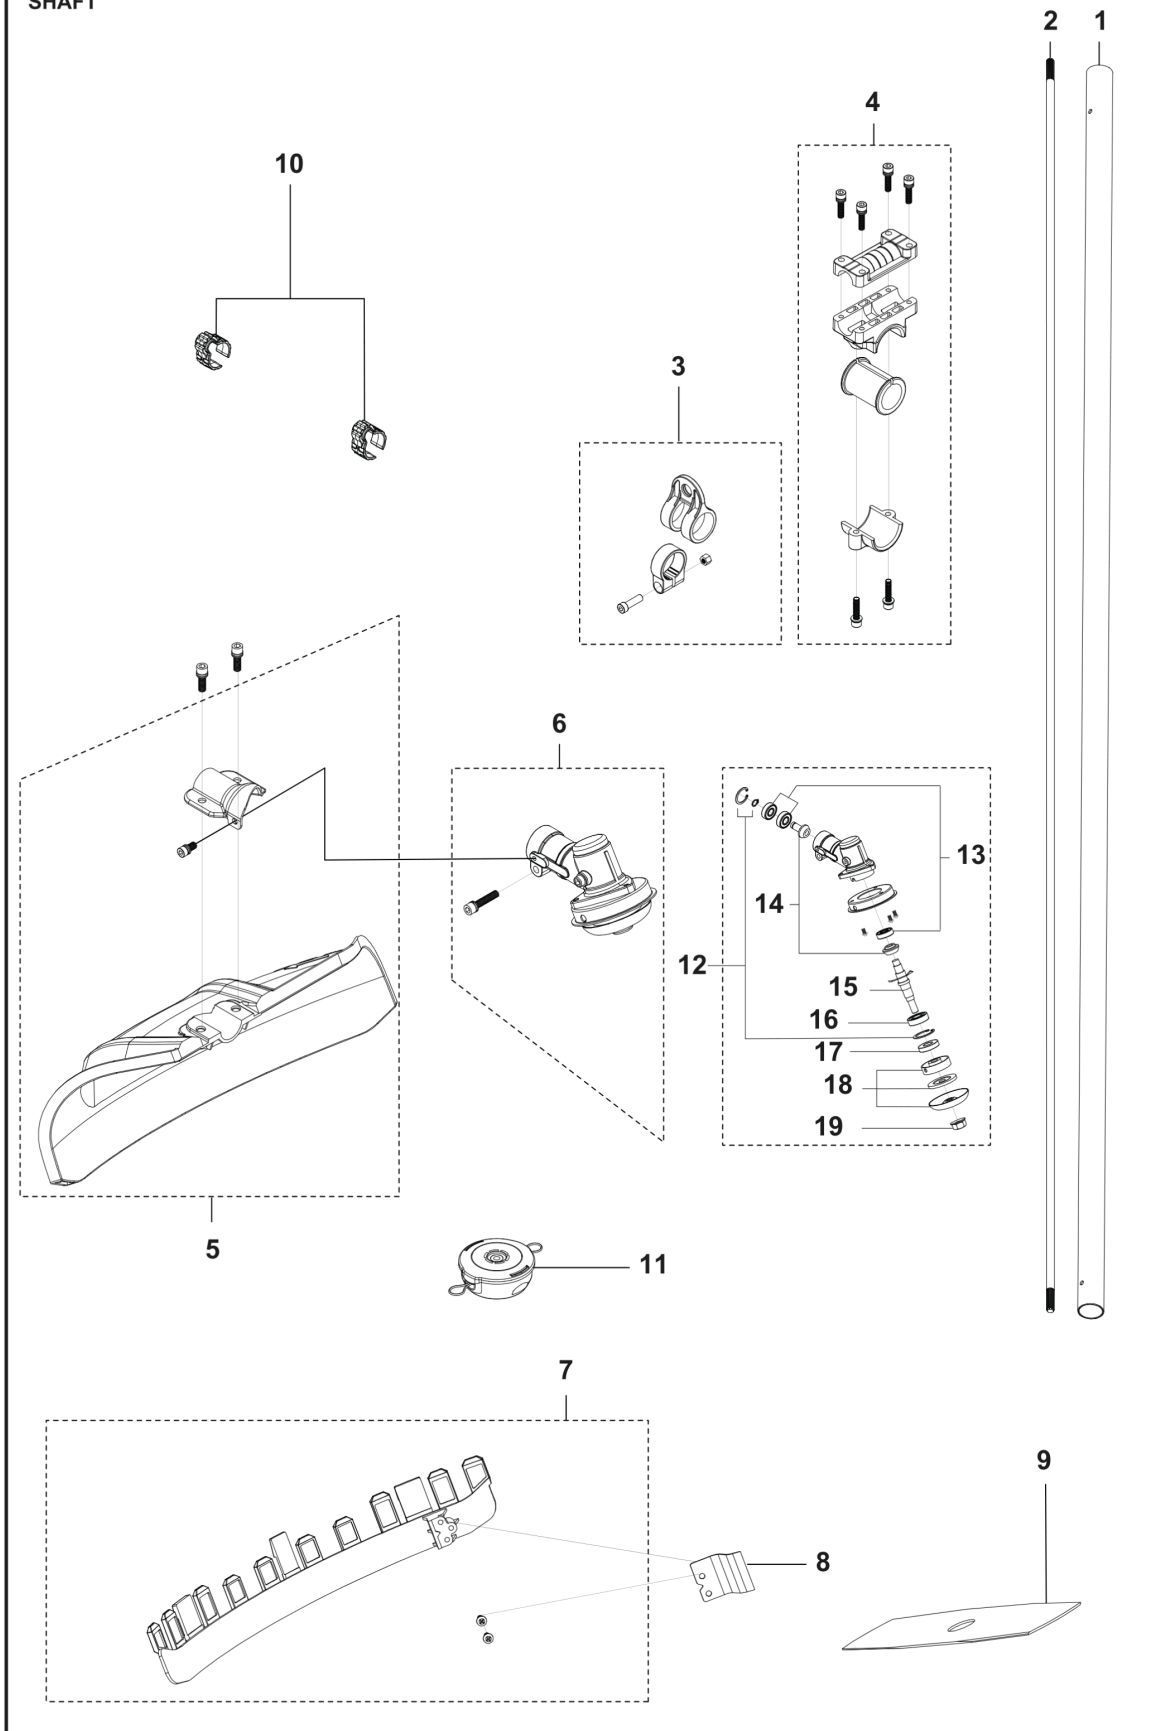

SPARE PARTS CATALOGUE
: HUSQVARNA 321R BRUSHCUTTER

Spare Parts List

SPARE PARTS LIST

321 C, R, RJ
CYLINDER PISTON

REF.	PART NO.	DESCRIPTION	REMARK	QTY.	KIT
1	531147359	CYLINDER ASSY		1	
2	589877401	SCREW		1	
3	589535801	GASKET		1	
4	590210901	PISTON ASSY		1	
5	589537001	PISTON RING		1	
6	737440800	CIRCLIP		1	
7	531147358	CRANKSHAFT ASSY		1	
8	531147379	KEY		1	
9	590710101	SPARK PLUG		1	
10	538929201	PLATE		1	

321 R
HANDLE

REF.	PART NO.	DESCRIPTION	REMARK	QTY.	KIT
1	538933901	CLUTCH ASSY		1	
2	538932401	HANDLE		1	
3	538981201	HANDLE		1	
4	538932501	HANDLE ASSY		1	
5	538932601	THROTTLE CONTROL		1	
6	538932801	THROTTLE CABLE		1	
7	538932701	PIPE		1	
8	538932901	SWITCH		1	

321 R
SHAFT

REF.	PART NO.	DESCRIPTION	REMARK	QTY.	KIT
1	538933101	TUBE ASSY		1	
2	538933201	SHAFT		1	
3	538933301	INSTALLATION KIT		1	
4	538932301	PLATE		1	
5	538933401	GUARD		1	
6	538933501	GEAR		1	
7	538933601	PROTECTION		1	
8	538933701	BLADE		1	
9	538933801	BLADE		1	
10	538933001	BUCKLE		1	
11	578446101	TRIMMER HEAD		1	
12	546996601	RETAINER RING		1	
13	546996701	BEARING		1	
14	546840301	SCREW KIT		1	
15	546996901	SHAFT		1	
16	546996801	BEARING		1	
17	547035901	SEAL		1	
18	546841101	COVER KIT		1	
19	546842501	NUT		1	