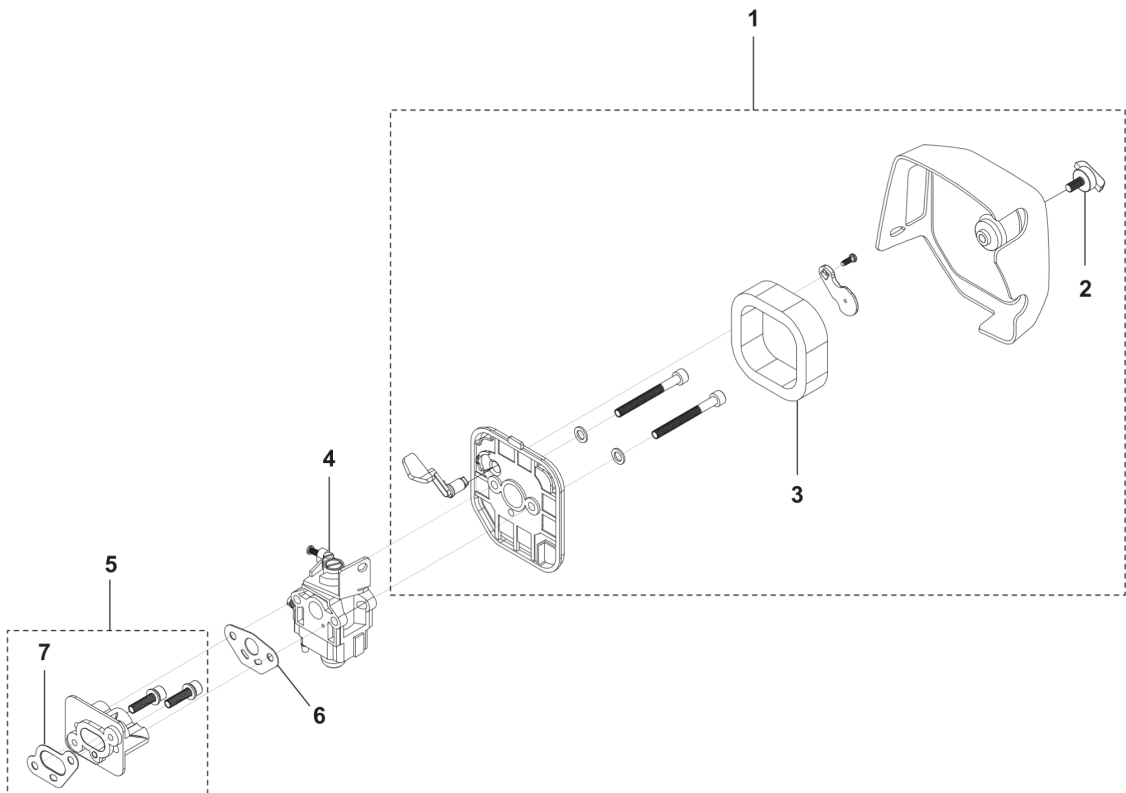

SPARE PARTS CATALOGUE
: HUSQVARNA 321C TRIMMER

Spare Parts List

SPARE PARTS LIST

321 C
HANDLE

REF.	PART NO.	DESCRIPTION	REMARK	QTY.	KIT
1	538930001	CLUTCH ASSY		1	
2	538931201	REAR HANDLE		1	
3	538931301	HANDLE ASSY		1	
4	538931401	THROTTLE CABLE		1	
5	538931701	PIPE		1	
6	538931801	THROTTLE CABLE		1	
7	538931901	SWITCH		1	

321 C, R, RJ
CRANKCASE & CLUTCHDRUM

REF.	PART NO.	DESCRIPTION	REMARK	QTY.	KIT
1	531147357	CRANKCASE KIT		1	
2	531147387	SEAL		1	
3	503251701	BALL BEARING		1	
4	589536501	GASKET		1	
5	589539401	BRIDGE		1	
6	531147364	FLYWHEEL		1	
7	538936801	NUT		1	
9	538946401	IGNITION COIL		1	
10	589877401	SCREW		1	
11	531147356	CLUTCH ASSY		1	
12	589539601	CLUTCH		1	
13	538934101	WASHER		1	

321 C, R, RJ
HOUSING

1

REF.	PART NO.	DESCRIPTION	REMARK	QTY.	KIT
1	538929401	HOUSING		1	

321 C, R, RJ
STARTER

REF.	PART NO.	DESCRIPTION	REMARK	QTY.	KIT
1	590211301	STARTER ASSY		1	
2	590211401	PULLEY ASSY		1	
4	589822901	COIL SPRING		1	
5	536628101	PAWL		1	
7	575489501	STARTER HANDLE		1	
8	536628201	PULLEY KIT		1	
9	589823201	COIL SPRING		1	
10	589823401	DRIVER		1	

321 C, R, RJ
AIR FILTER

REF.	PART NO.	DESCRIPTION	REMARK	QTY.	KIT
1	531147348	AIR FILTER ASSY		1	
2	589541701	KNOB		1	
3	589542101	AIR FILTER		1	
4	538929501	CARBURETTOR		1	
5	531147367	GASKET KIT		1	
6	546839301	GASKET		1	
7	589541401	GASKET		1	