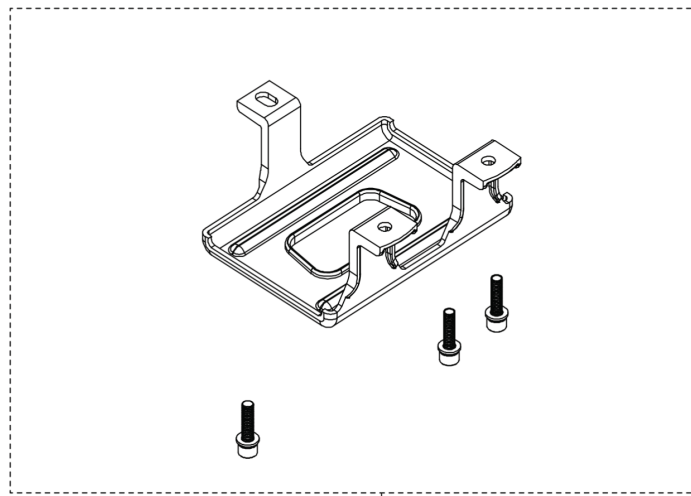

321 C, R, RJ
FUEL SYSTEM

REF.	PART NO.	DESCRIPTION	REMARK	QTY.	KIT
1	589541101	FUEL TANK ASSY		1	
2	590211201	GROMMET		1	
3	589821201	FUEL FILTER		1	
4	589541201	TANK CAP ASSY		1	
5	538929601	PLATE		1