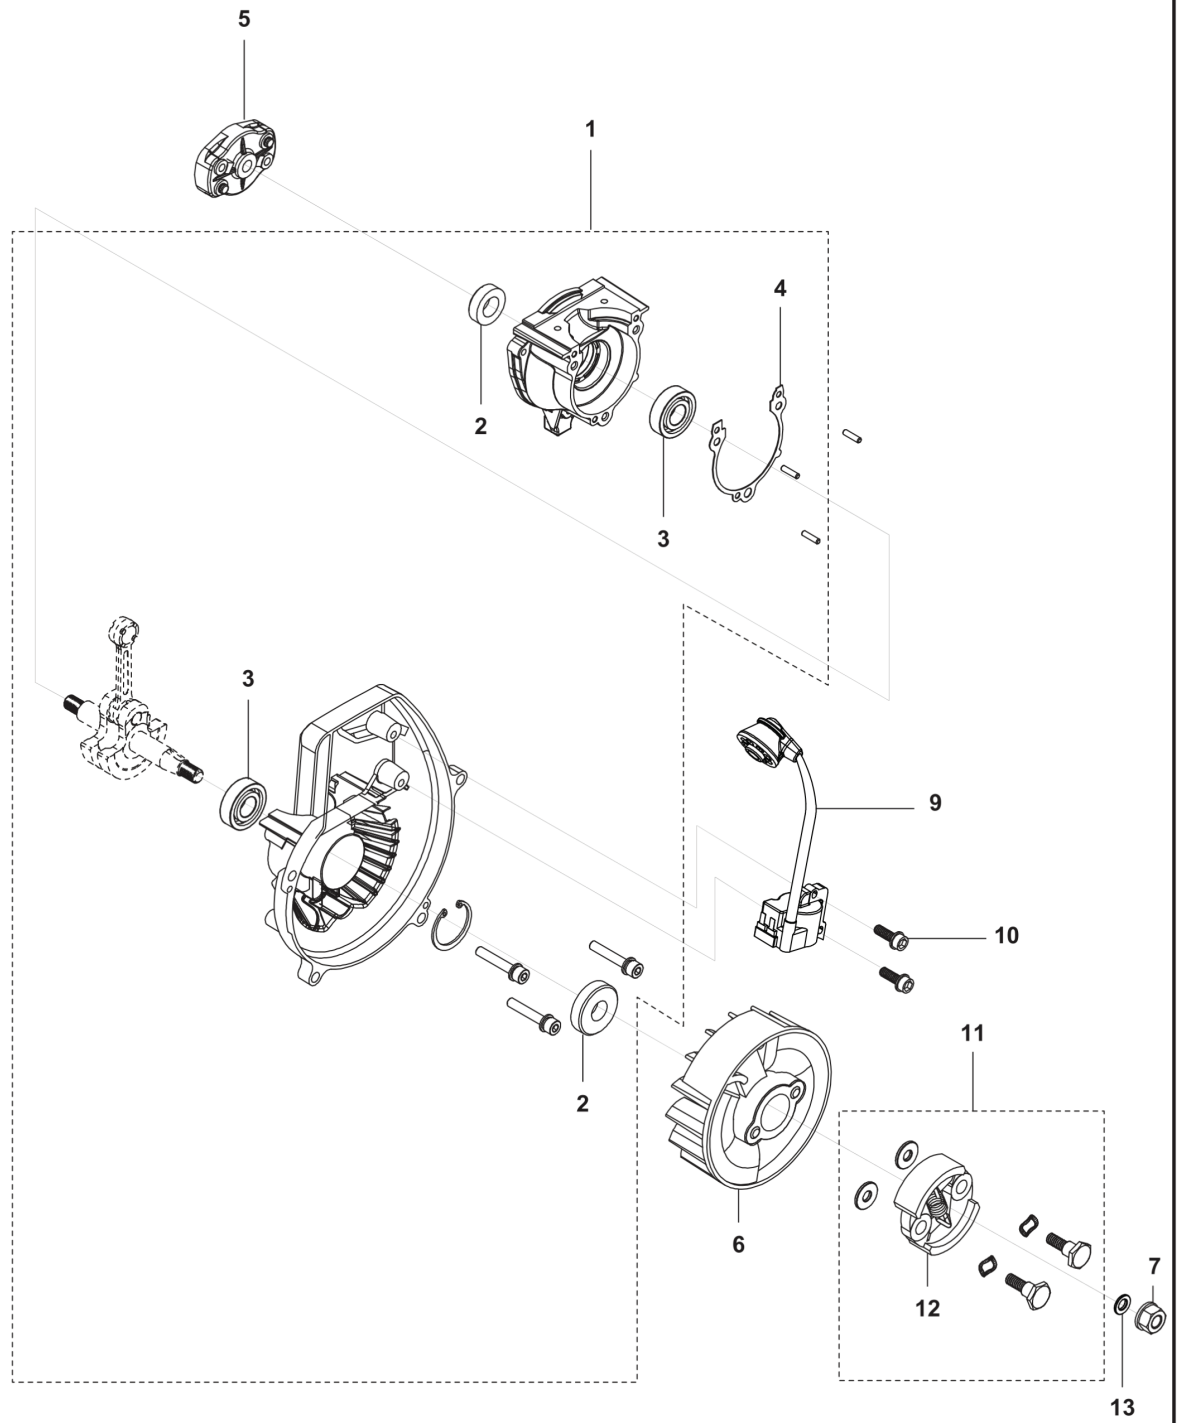

SPARE PARTS CATALOGUE
: HUSQVARNA 321C TRIMMER

Spare Parts List

SPARE PARTS LIST

321 C
HANDLE

REF.	PART NO.	DESCRIPTION	REMARK	QTY.	KIT
1	538930001	CLUTCH ASSY		1	
2	538931201	REAR HANDLE		1	
3	538931301	HANDLE ASSY		1	
4	538931401	THROTTLE CABLE		1	
5	538931701	PIPE		1	
6	538931801	THROTTLE CABLE		1	
7	538931901	SWITCH		1	

321 C
SHAFT

REF.	PART NO.	DESCRIPTION	REMARK	QTY.	KIT
1	538930401	TUBE ASSY		1	
2	538930501	SHAFT		1	
3	538932001	HANDLE		1	
4	538932101	HANDLE		1	
5	538930701	GUARD		1	
6	538930801	BLADE		1	
7	538930901	PLATE		1	
8	538931101	SHAFT		1	
9	578446101	TRIMMER HEAD		1	

321 C, R, RJ
CYLINDER PISTON

REF.	PART NO.	DESCRIPTION	REMARK	QTY.	KIT
1	531147359	CYLINDER ASSY		1	
2	589877401	SCREW		1	
3	589535801	GASKET		1	
4	590210901	PISTON ASSY		1	
5	589537001	PISTON RING		1	
6	737440800	CIRCLIP		1	
7	531147358	CRANKSHAFT ASSY		1	
8	531147379	KEY		1	
9	590710101	SPARK PLUG		1	
10	538929201	PLATE		1	

321 C, R, RJ
CRANKCASE & CLUTCHDRUM

REF.	PART NO.	DESCRIPTION	REMARK	QTY.	KIT
1	531147357	CRANKCASE KIT		1	
2	531147387	SEAL		1	
3	503251701	BALL BEARING		1	
4	589536501	GASKET		1	
5	589539401	BRIDGE		1	
6	531147364	FLYWHEEL		1	
7	538936801	NUT		1	
9	538946401	IGNITION COIL		1	
10	589877401	SCREW		1	
11	531147356	CLUTCH ASSY		1	
12	589539601	CLUTCH		1	
13	538934101	WASHER		1	