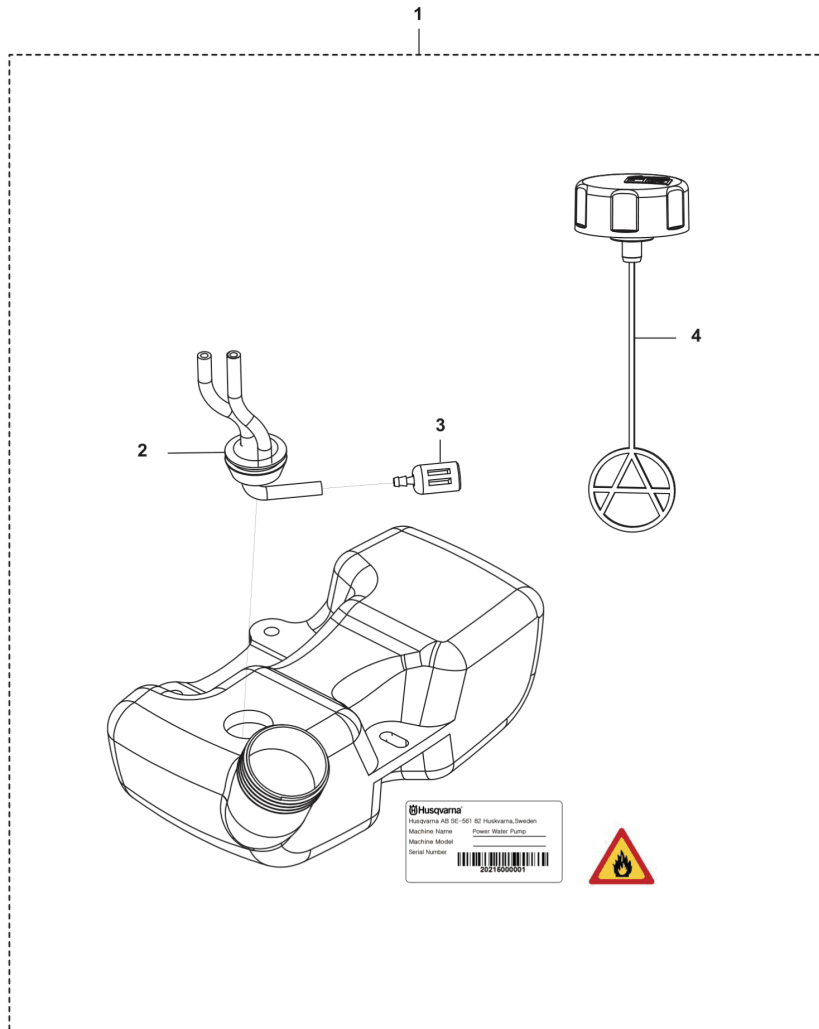

321 C, R, RJ
FUEL SYSTEM

REF.	PART NO.	DESCRIPTION	REMARK	QTY.	KIT
1	589541101	FUEL TANK ASSY		1	
2	590211201	GROMMET		1	
3	589821201	FUEL FILTER		1	
4	589541201	TANK CAP ASSY		1	
5	538929601	PLATE		1