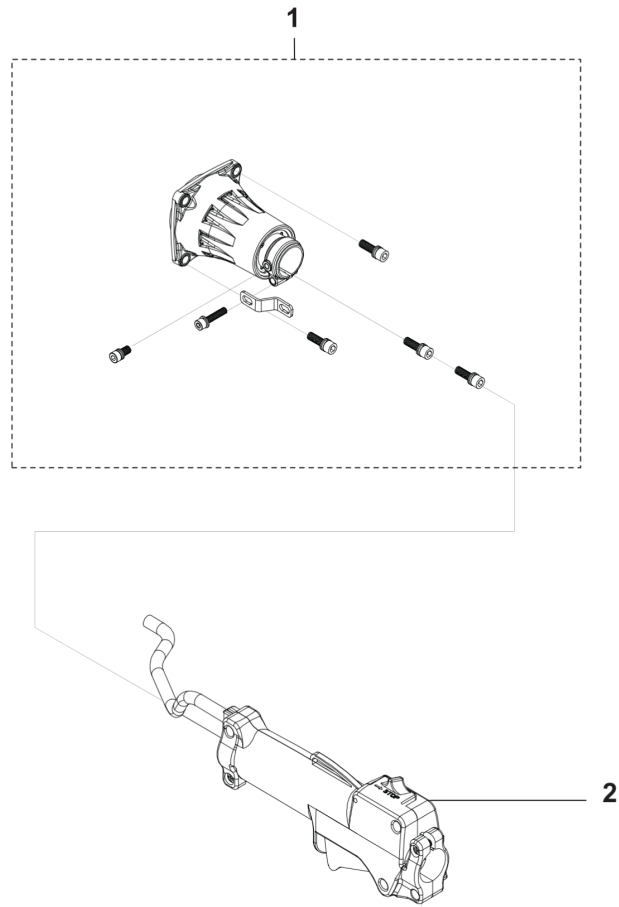

SPARE PARTS CATALOGUE
: HUSQVARNA 321C TRIMMER

Spare Parts List

SPARE PARTS LIST

321 C
HANDLE

REF.	PART NO.	DESCRIPTION	REMARK	QTY.	KIT
1	538930001	CLUTCH ASSY		1	
2	538931201	REAR HANDLE		1	
3	538931301	HANDLE ASSY		1	
4	538931401	THROTTLE CABLE		1	
5	538931701	PIPE		1	
6	538931801	THROTTLE CABLE		1	
7	538931901	SWITCH		1	

321 C
SHAFT

REF.	PART NO.	DESCRIPTION	REMARK	QTY.	KIT
1	538930401	TUBE ASSY		1	
2	538930501	SHAFT		1	
3	538932001	HANDLE		1	
4	538932101	HANDLE		1	
5	538930701	GUARD		1	
6	538930801	BLADE		1	
7	538930901	PLATE		1	
8	538931101	SHAFT		1	
9	578446101	TRIMMER HEAD		1	

321 C, R, RJ
CYLINDER PISTON

REF.	PART NO.	DESCRIPTION	REMARK	QTY.	KIT
1	531147359	CYLINDER ASSY		1	
2	589877401	SCREW		1	
3	589535801	GASKET		1	
4	590210901	PISTON ASSY		1	
5	589537001	PISTON RING		1	
6	737440800	CIRCLIP		1	
7	531147358	CRANKSHAFT ASSY		1	
8	531147379	KEY		1	
9	590710101	SPARK PLUG		1	
10	538929201	PLATE		1	

321 C, R, RJ
CRANKCASE & CLUTCHDRUM

REF.	PART NO.	DESCRIPTION	REMARK	QTY.	KIT
1	531147357	CRANKCASE KIT		1	
2	531147387	SEAL		1	
3	503251701	BALL BEARING		1	
4	589536501	GASKET		1	
5	589539401	BRIDGE		1	
6	531147364	FLYWHEEL		1	
7	538936801	NUT		1	
9	538946401	IGNITION COIL		1	
10	589877401	SCREW		1	
11	531147356	CLUTCH ASSY		1	
12	589539601	CLUTCH		1	
13	538934101	WASHER		1	