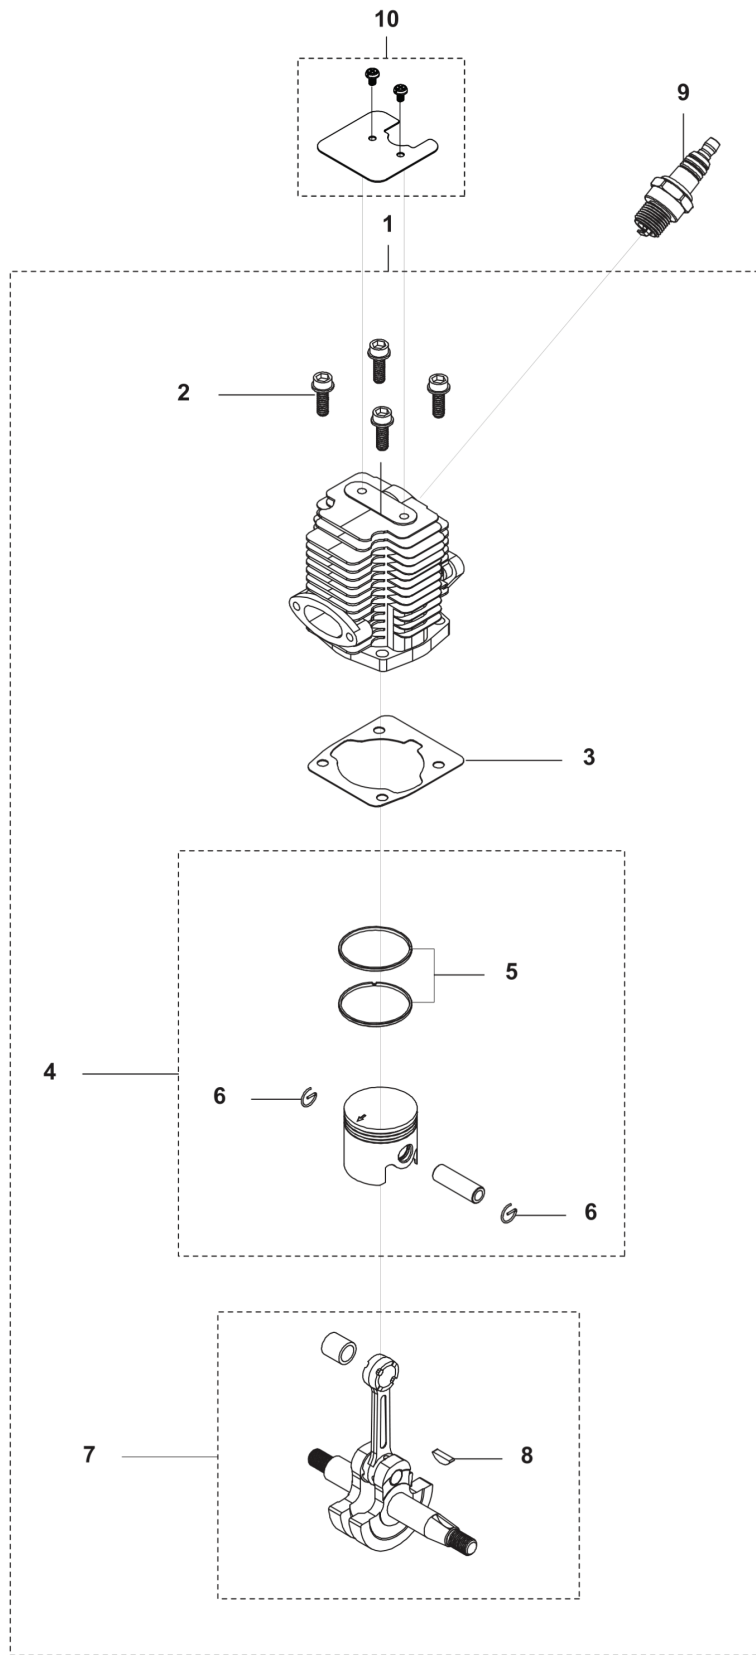

SPARE PARTS CATALOGUE
: HUSQVARNA 321C TRIMMER

Spare Parts List

SPARE PARTS LIST

321 C
HANDLE

REF.	PART NO.	DESCRIPTION	REMARK	QTY.	KIT
1	538930001	CLUTCH ASSY		1	
2	538931201	REAR HANDLE		1	
3	538931301	HANDLE ASSY		1	
4	538931401	THROTTLE CABLE		1	
5	538931701	PIPE		1	
6	538931801	THROTTLE CABLE		1	
7	538931901	SWITCH		1	

321 C
SHAFT

REF.	PART NO.	DESCRIPTION	REMARK	QTY.	KIT
1	538930401	TUBE ASSY		1	
2	538930501	SHAFT		1	
3	538932001	HANDLE		1	
4	538932101	HANDLE		1	
5	538930701	GUARD		1	
6	538930801	BLADE		1	
7	538930901	PLATE		1	
8	538931101	SHAFT		1	
9	578446101	TRIMMER HEAD		1	

321 C, R, RJ
CYLINDER PISTON

REF.	PART NO.	DESCRIPTION	REMARK	QTY.	KIT
1	531147359	CYLINDER ASSY		1	
2	589877401	SCREW		1	
3	589535801	GASKET		1	
4	590210901	PISTON ASSY		1	
5	589537001	PISTON RING		1	
6	737440800	CIRCLIP		1	
7	531147358	CRANKSHAFT ASSY		1	
8	531147379	KEY		1	
9	590710101	SPARK PLUG		1	
10	538929201	PLATE		1	

321 C, R, RJ
CRANKCASE & CLUTCHDRUM

REF.	PART NO.	DESCRIPTION	REMARK	QTY.	KIT
1	531147357	CRANKCASE KIT		1	
2	531147387	SEAL		1	
3	503251701	BALL BEARING		1	
4	589536501	GASKET		1	
5	589539401	BRIDGE		1	
6	531147364	FLYWHEEL		1	
7	538936801	NUT		1	
9	538946401	IGNITION COIL		1	
10	589877401	SCREW		1	
11	531147356	CLUTCH ASSY		1	
12	589539601	CLUTCH		1	
13	538934101	WASHER		1	