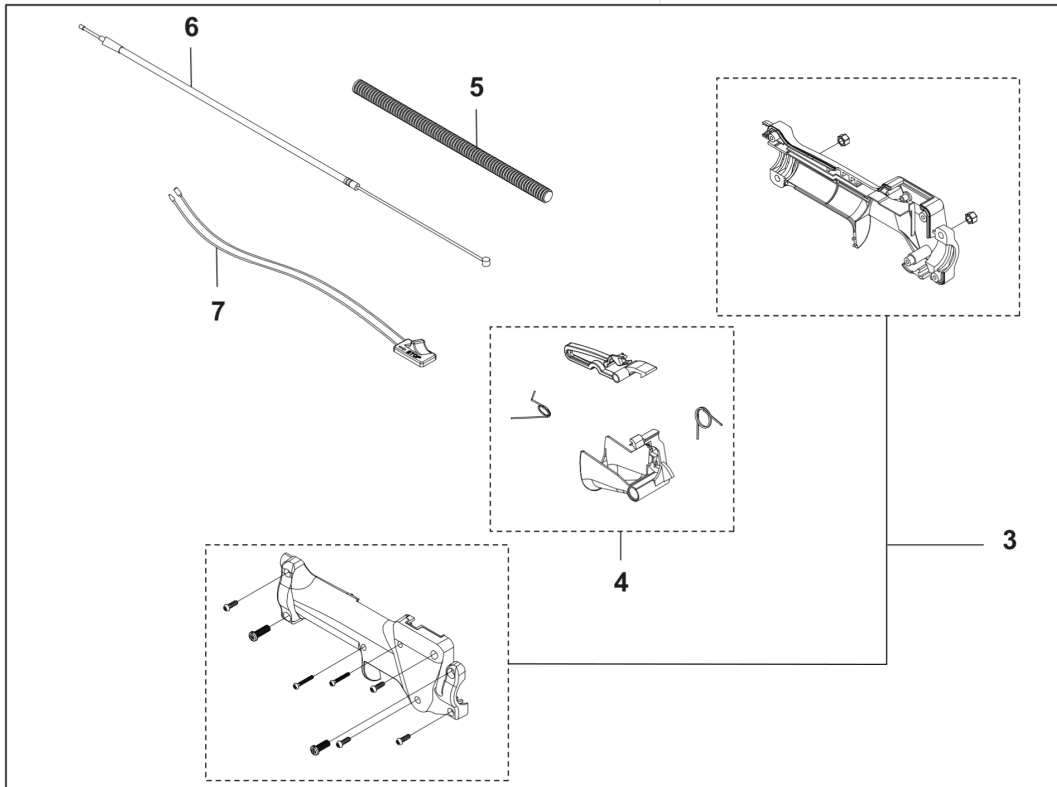

SPARE PARTS CATALOGUE
: HUSQVARNA 321C TRIMMER

Spare Parts List

SPARE PARTS LIST

321 C
HANDLE

REF.	PART NO.	DESCRIPTION	REMARK	QTY.	KIT
1	538930001	CLUTCH ASSY		1	
2	538931201	REAR HANDLE		1	
3	538931301	HANDLE ASSY		1	
4	538931401	THROTTLE CABLE		1	
5	538931701	PIPE		1	
6	538931801	THROTTLE CABLE		1	
7	538931901	SWITCH		1	

321 C
SHAFT

REF.	PART NO.	DESCRIPTION	REMARK	QTY.	KIT
1	538930401	TUBE ASSY		1	
2	538930501	SHAFT		1	
3	538932001	HANDLE		1	
4	538932101	HANDLE		1	
5	538930701	GUARD		1	
6	538930801	BLADE		1	
7	538930901	PLATE		1	
8	538931101	SHAFT		1	
9	578446101	TRIMMER HEAD		1	

321 C, R, RJ
CYLINDER PISTON

REF.	PART NO.	DESCRIPTION	REMARK	QTY.	KIT
1	531147359	CYLINDER ASSY		1	
2	589877401	SCREW		1	
3	589535801	GASKET		1	
4	590210901	PISTON ASSY		1	
5	589537001	PISTON RING		1	
6	737440800	CIRCLIP		1	
7	531147358	CRANKSHAFT ASSY		1	
8	531147379	KEY		1	
9	590710101	SPARK PLUG		1	
10	538929201	PLATE		1	

321 C, R, RJ
CRANKCASE & CLUTCHDRUM

REF.	PART NO.	DESCRIPTION	REMARK	QTY.	KIT
1	531147357	CRANKCASE KIT		1	
2	531147387	SEAL		1	
3	503251701	BALL BEARING		1	
4	589536501	GASKET		1	
5	589539401	BRIDGE		1	
6	531147364	FLYWHEEL		1	
7	538936801	NUT		1	
9	538946401	IGNITION COIL		1	
10	589877401	SCREW		1	
11	531147356	CLUTCH ASSY		1	
12	589539601	CLUTCH		1	
13	538934101	WASHER		1	