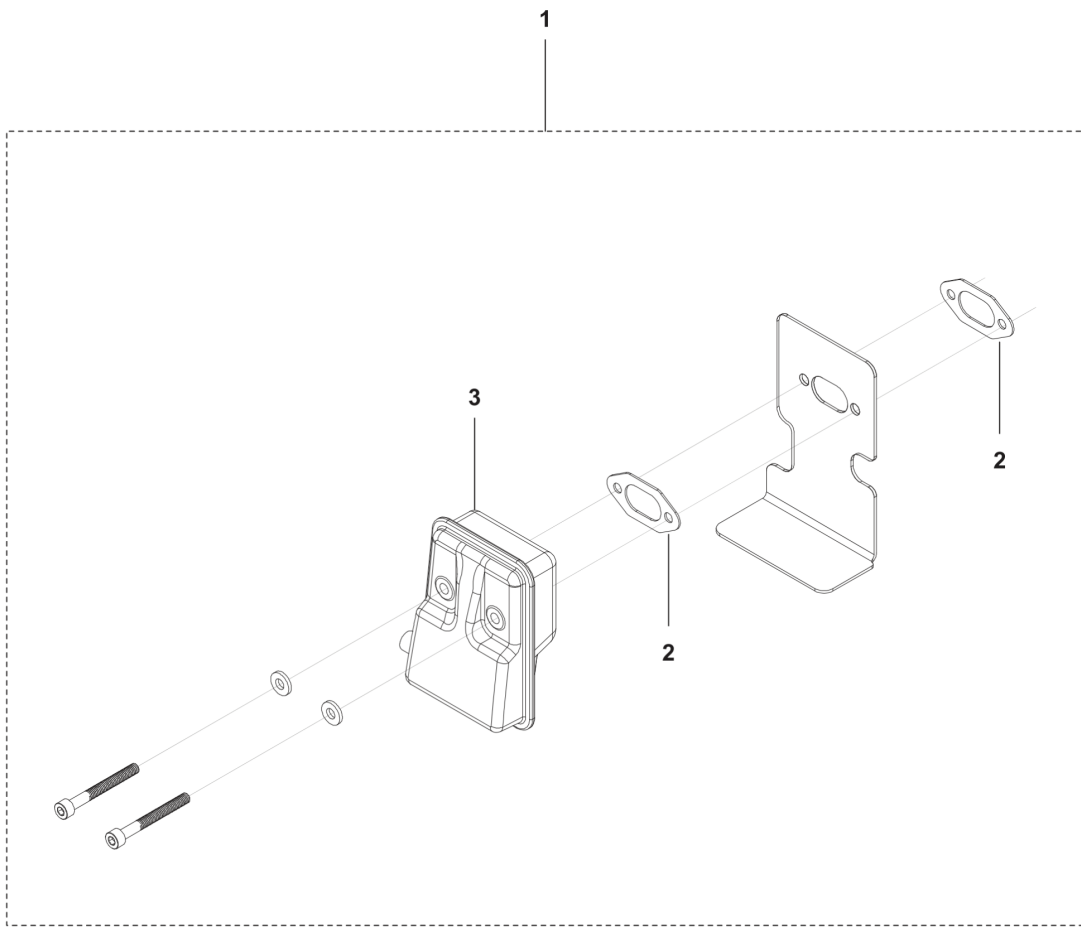

321 C,R,RJ
MUFFLER

REF.	PART NO.	DESCRIPTION	REMARK	QTY.	KIT
1	590211101	MUFFLER ASSY		1	
2	589540801	MUFFLER GASKET		1	
3	589540601	MUFFLER		1