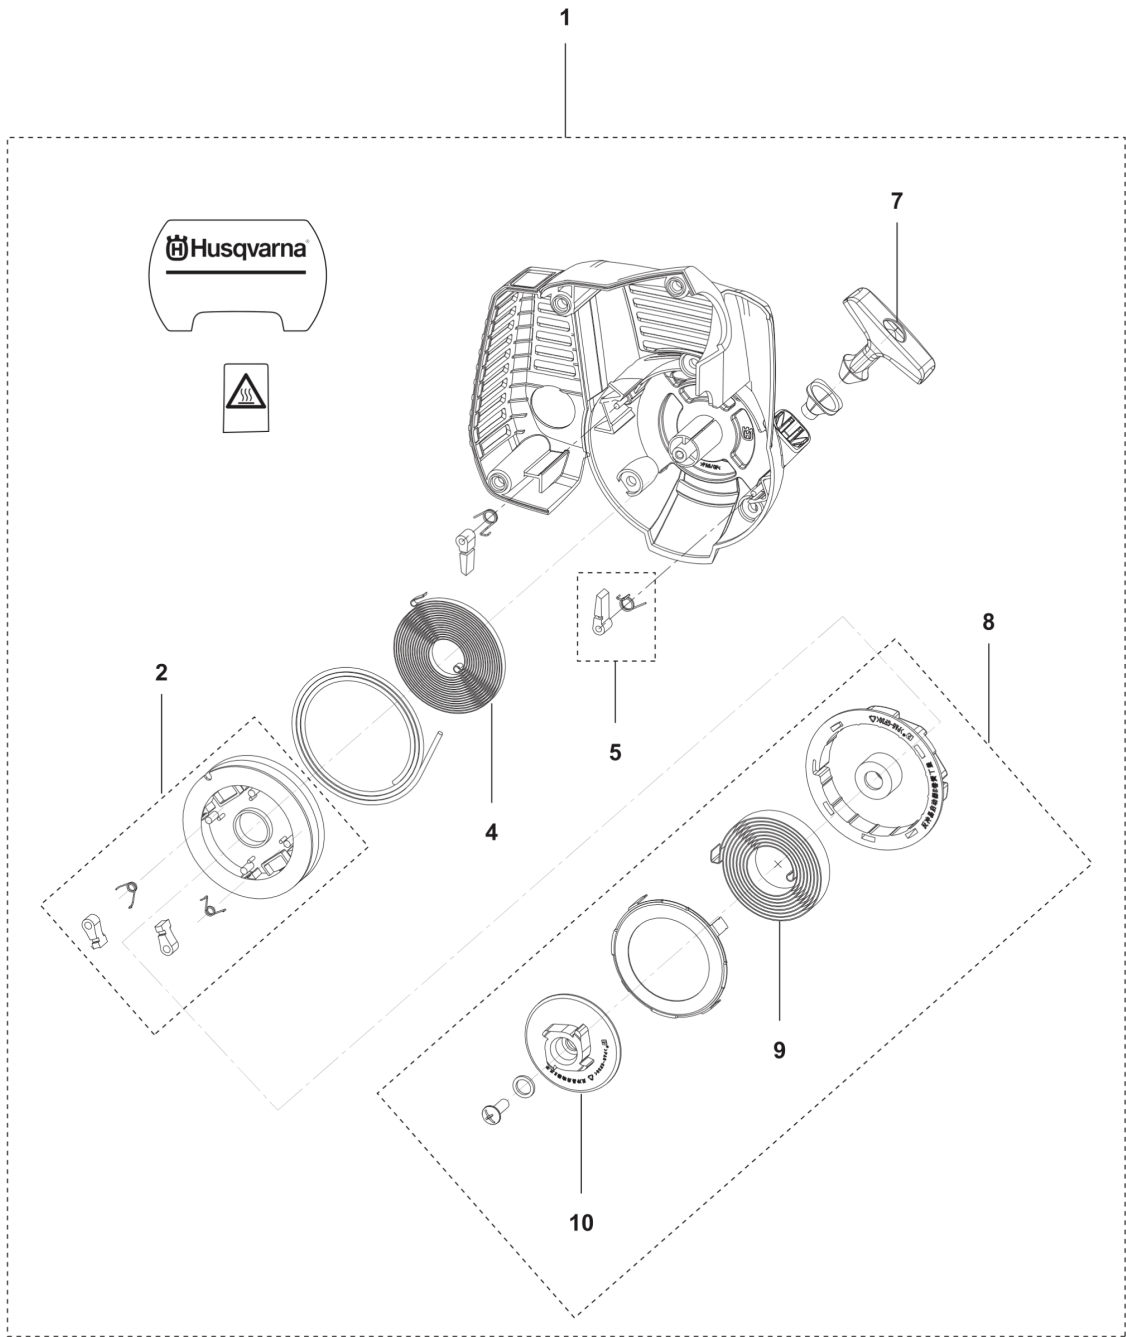

321 C, R, RJ
STARTER

REF.	PART NO.	DESCRIPTION	REMARK	QTY.	KIT
1	590211301	STARTER ASSY		1	
2	590211401	PULLEY ASSY		1	
4	589822901	COIL SPRING		1	
5	536628101	PAWL		1	
7	575489501	STARTER HANDLE		1	
8	536628201	PULLEY KIT		1	
9	589823201	COIL SPRING		1	
10	589823401	DRIVER		1