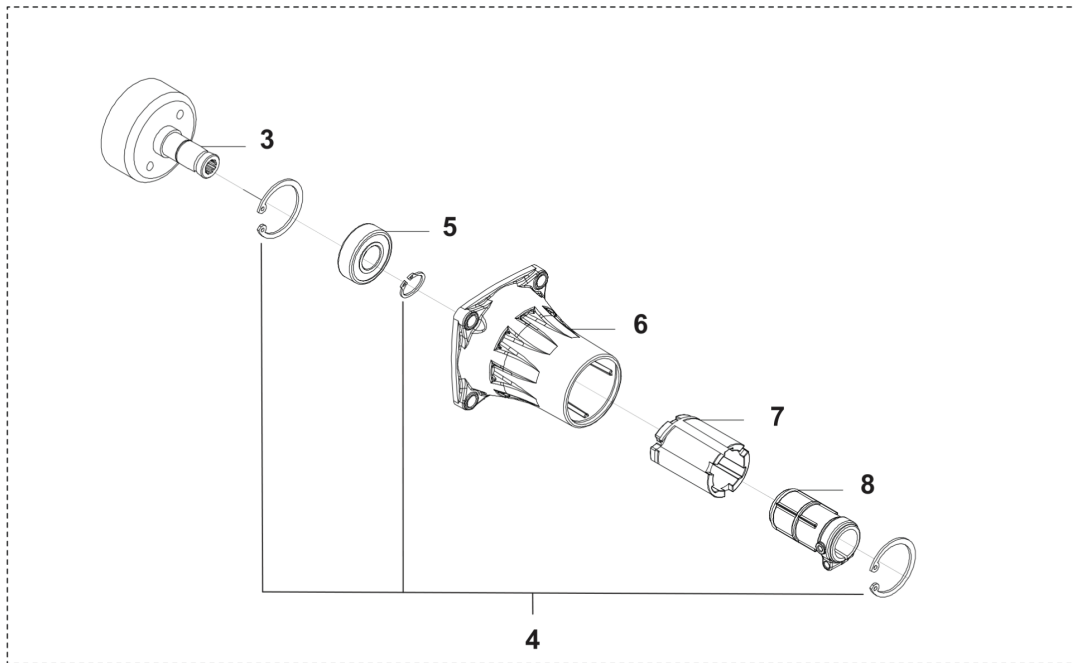

321 C,R,RJ
MUFFLER

REF.	PART NO.	DESCRIPTION	REMARK	QTY.	KIT
1	590211101	MUFFLER ASSY		1	
2	589540801	MUFFLER GASKET		1	
3	589540601	MUFFLER		1	

321 C, R, RJ
CLUTCH

REF.	PART NO.	DESCRIPTION	REMARK	QTY.	KIT
1	538930001	CLUTCH ASSY		1	
2	547031401	CONNECTION PIECE		1	
3	547051001	CLUTCH DRUM		1	
4	547029101	RETAINER RING		1	
5	547029001	BEARING		1	
6	547028901	CONNECTION PIECE		1	
7	547028801	ANTIVIBRATION ELEMENT		1	
8	547028701	SLEEVE		1	