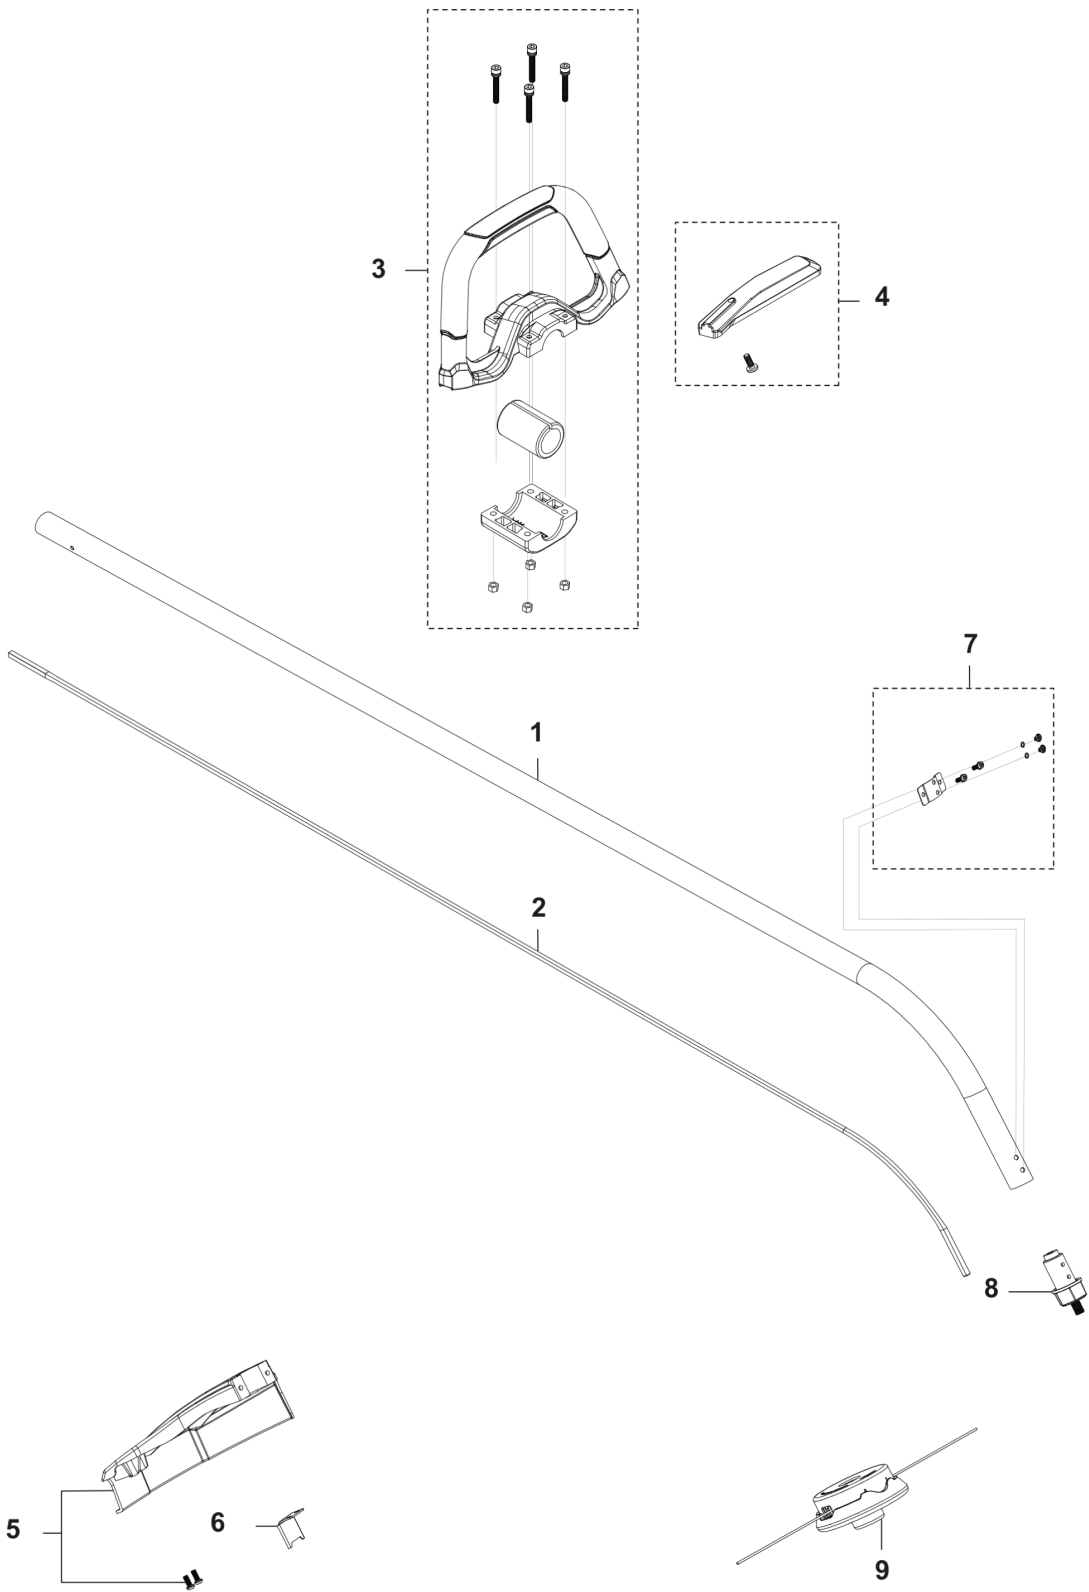

SPARE PARTS CATALOGUE
: HUSQVARNA 321C TRIMMER

Spare Parts List

SPARE PARTS LIST

321 C
HANDLE

REF.	PART NO.	DESCRIPTION	REMARK	QTY.	KIT
1	538930001	CLUTCH ASSY		1	
2	538931201	REAR HANDLE		1	
3	538931301	HANDLE ASSY		1	
4	538931401	THROTTLE CABLE		1	
5	538931701	PIPE		1	
6	538931801	THROTTLE CABLE		1	
7	538931901	SWITCH		1	

321 C
SHAFT

REF.	PART NO.	DESCRIPTION	REMARK	QTY.	KIT
1	538930401	TUBE ASSY		1	
2	538930501	SHAFT		1	
3	538932001	HANDLE		1	
4	538932101	HANDLE		1	
5	538930701	GUARD		1	
6	538930801	BLADE		1	
7	538930901	PLATE		1	
8	538931101	SHAFT		1	
9	578446101	TRIMMER HEAD		1	

321 C, R, RJ
CYLINDER PISTON

REF.	PART NO.	DESCRIPTION	REMARK	QTY.	KIT
1	531147359	CYLINDER ASSY		1	
2	589877401	SCREW		1	
3	589535801	GASKET		1	
4	590210901	PISTON ASSY		1	
5	589537001	PISTON RING		1	
6	737440800	CIRCLIP		1	
7	531147358	CRANKSHAFT ASSY		1	
8	531147379	KEY		1	
9	590710101	SPARK PLUG		1	
10	538929201	PLATE		1	

321 C, R, RJ
CRANKCASE & CLUTCHDRUM

REF.	PART NO.	DESCRIPTION	REMARK	QTY.	KIT
1	531147357	CRANKCASE KIT		1	
2	531147387	SEAL		1	
3	503251701	BALL BEARING		1	
4	589536501	GASKET		1	
5	589539401	BRIDGE		1	
6	531147364	FLYWHEEL		1	
7	538936801	NUT		1	
9	538946401	IGNITION COIL		1	
10	589877401	SCREW		1	
11	531147356	CLUTCH ASSY		1	
12	589539601	CLUTCH		1	
13	538934101	WASHER		1	