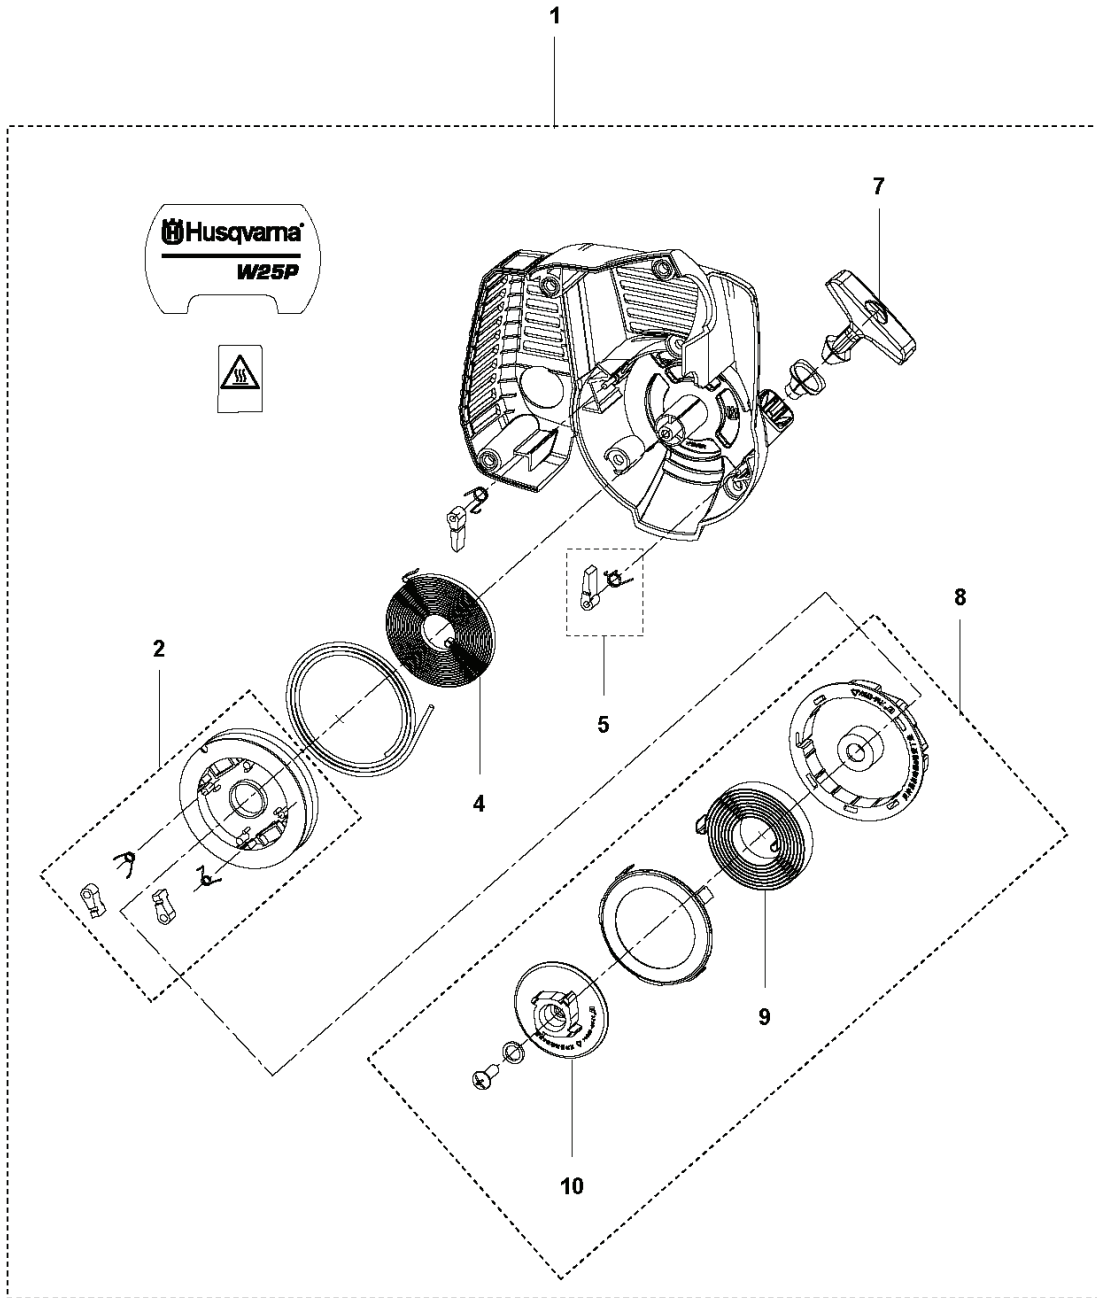

SPARE PARTS CATALOGUE
: HUSQVARNA W25P WATER PUMP

Spare Parts List

SPARE PARTS LIST

**W25P
CYLINDER PISTON**

REF.	PART NO.	DESCRIPTION	REMARK	QTY.	KIT
1	531147359	CYLINDER ASSY		1	
2	589877401	SCREW		1	
3	589535801	GASKET		1	
4	590210901	PISTON ASSY		1	
5	589537001	PISTON RING		1	
6	737440800	CIRCLIP		1	
7	531147358	CRANKSHAFT ASSY		1	
8	531147379	KEY		1	
9	589788201	SPARK PLUG		1	

**W25P
CRANKCASE & CLUTCHDRUM**

REF.	PART NO.	DESCRIPTION	REMARK	QTY.	KIT
1	531147357	CRANKCASE KIT		1	
2	531147387	SEAL		1	
3	503251701	BALL BEARING		1	
4	589536501	GASKET		1	
5	589539401	BRIDGE		1	
6	531147364	FLYWHEEL		1	
7	530015917	NUT		1	
9	531147374	IGNITION MODULE ASSY		1	
10	589877401	SCREW		1	

**W25P
HOUSING**

REF.	PART NO.	DESCRIPTION	REMARK	QTY.	KIT
1	531147373	HOUSING		1	
2	589877402	SCREW		1	

**W25P
STARTER**

REF.	PART NO.	DESCRIPTION	REMARK	QTY.	KIT
1	590211301	STARTER ASSY		1	
2	590211401	PULLEY ASSY		1	
4	589822901	COIL SPRING		1	
5	536628101	PAWL		1	
7	575489501	STARTER HANDLE		1	
8	536628201	PULLEY KIT		1	
9	589823201	COIL SPRING		1	
10	589823401	DRIVER		1	

W25P
PUMP

REF.	PART NO.	DESCRIPTION	REMARK	QTY.	KIT
1	531147388	SHAFT		1	
2	531147349	BALL BEARING		1	
3	531147362	FLANGE		1	
4	531147385	PUMP		1	
5	531147383	OUTLET PIPE		1	
6	531147351	CAP		1	
7	531147366	GASKET		1	
8	531147377	INLET		1	
9	531147393	VALVE		1	
10	531147381	O-RING		1	
11	531147395	VOLUTE		1	
12	531147376	IMPELLER		1	
13	531147386	SEAL		1	
14	531147382	O-RING		1	