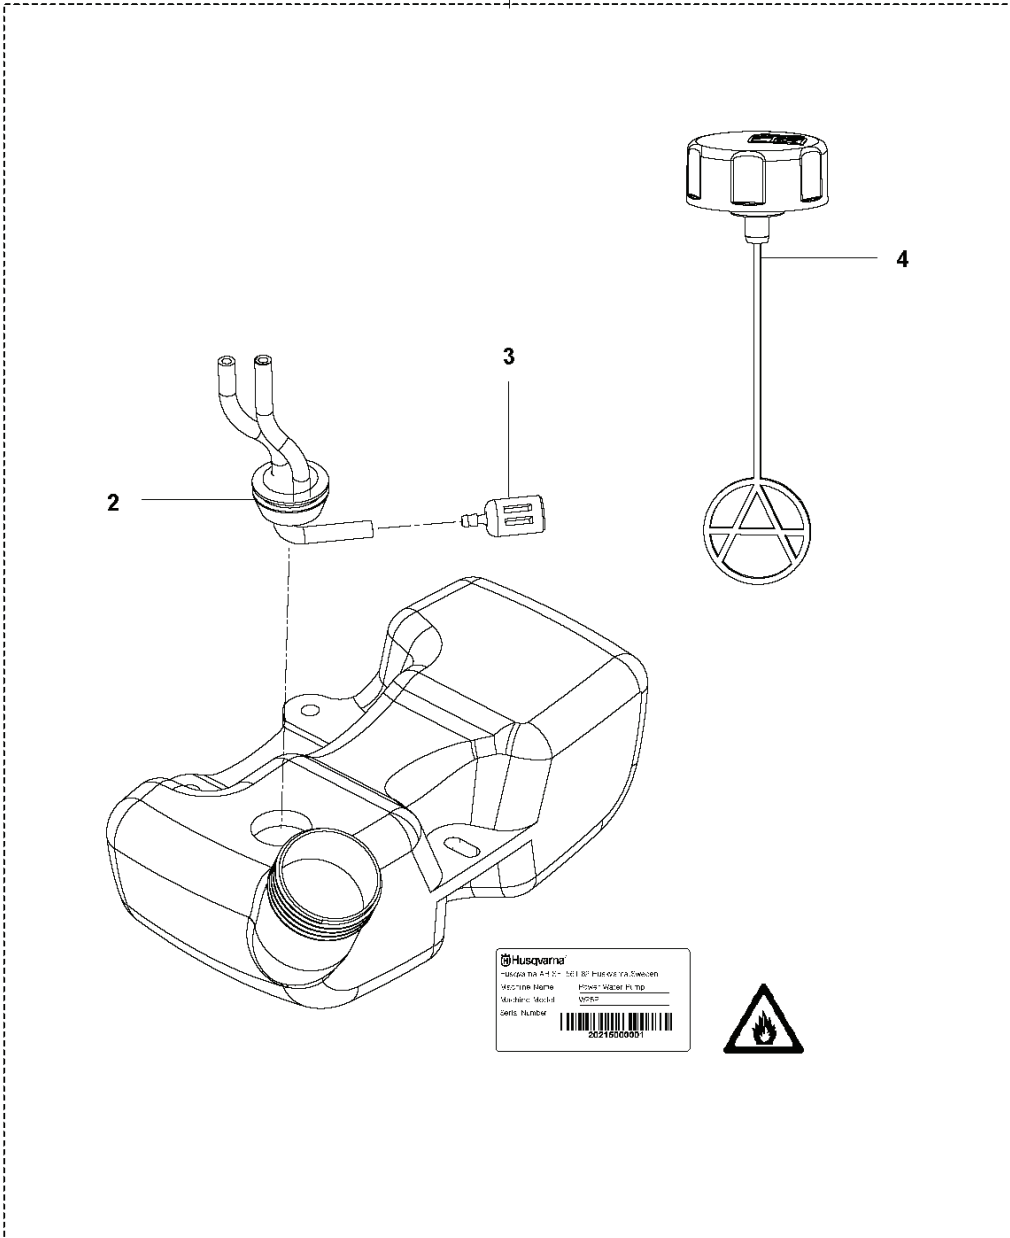

**W25P
FUEL SYSTEM**

1

2

3

4

Husqvarna
Husqvarna AB S-415 431 81 Huset för Husqvarna
W25P-100-1000 1000-1000-1000
W25P
2021500001

REF.	PART NO.	DESCRIPTION	REMARK	QTY.	KIT
1	589541101	FUEL TANK ASSY		1	
2	590211201	GROMMET		1	
3	589821201	FUEL FILTER		1	
4	589541201	TANK CAP ASSY		1