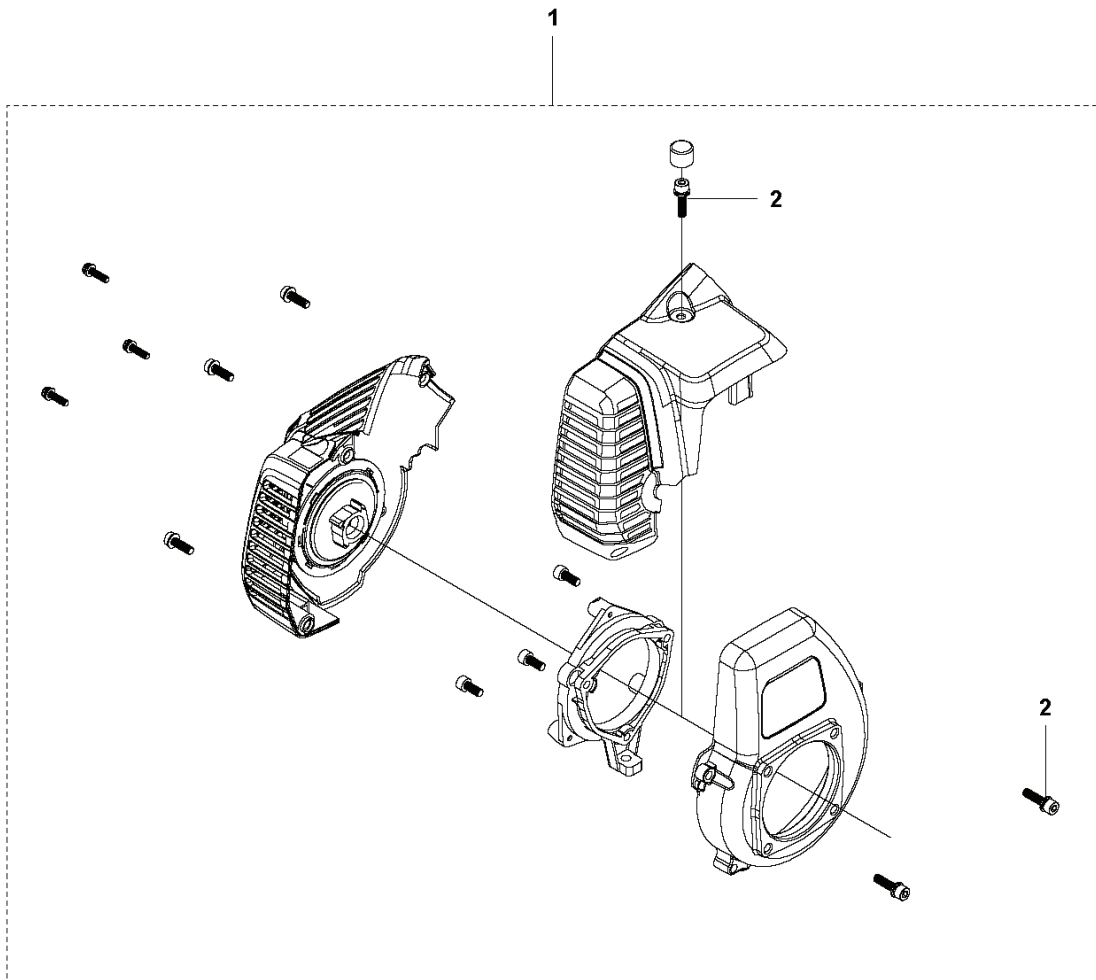

**W25P
HOUSING**

REF.	PART NO.	DESCRIPTION	REMARK	QTY.	KIT
1	531147373	HOUSING		1	
2	589877402	SCREW		1