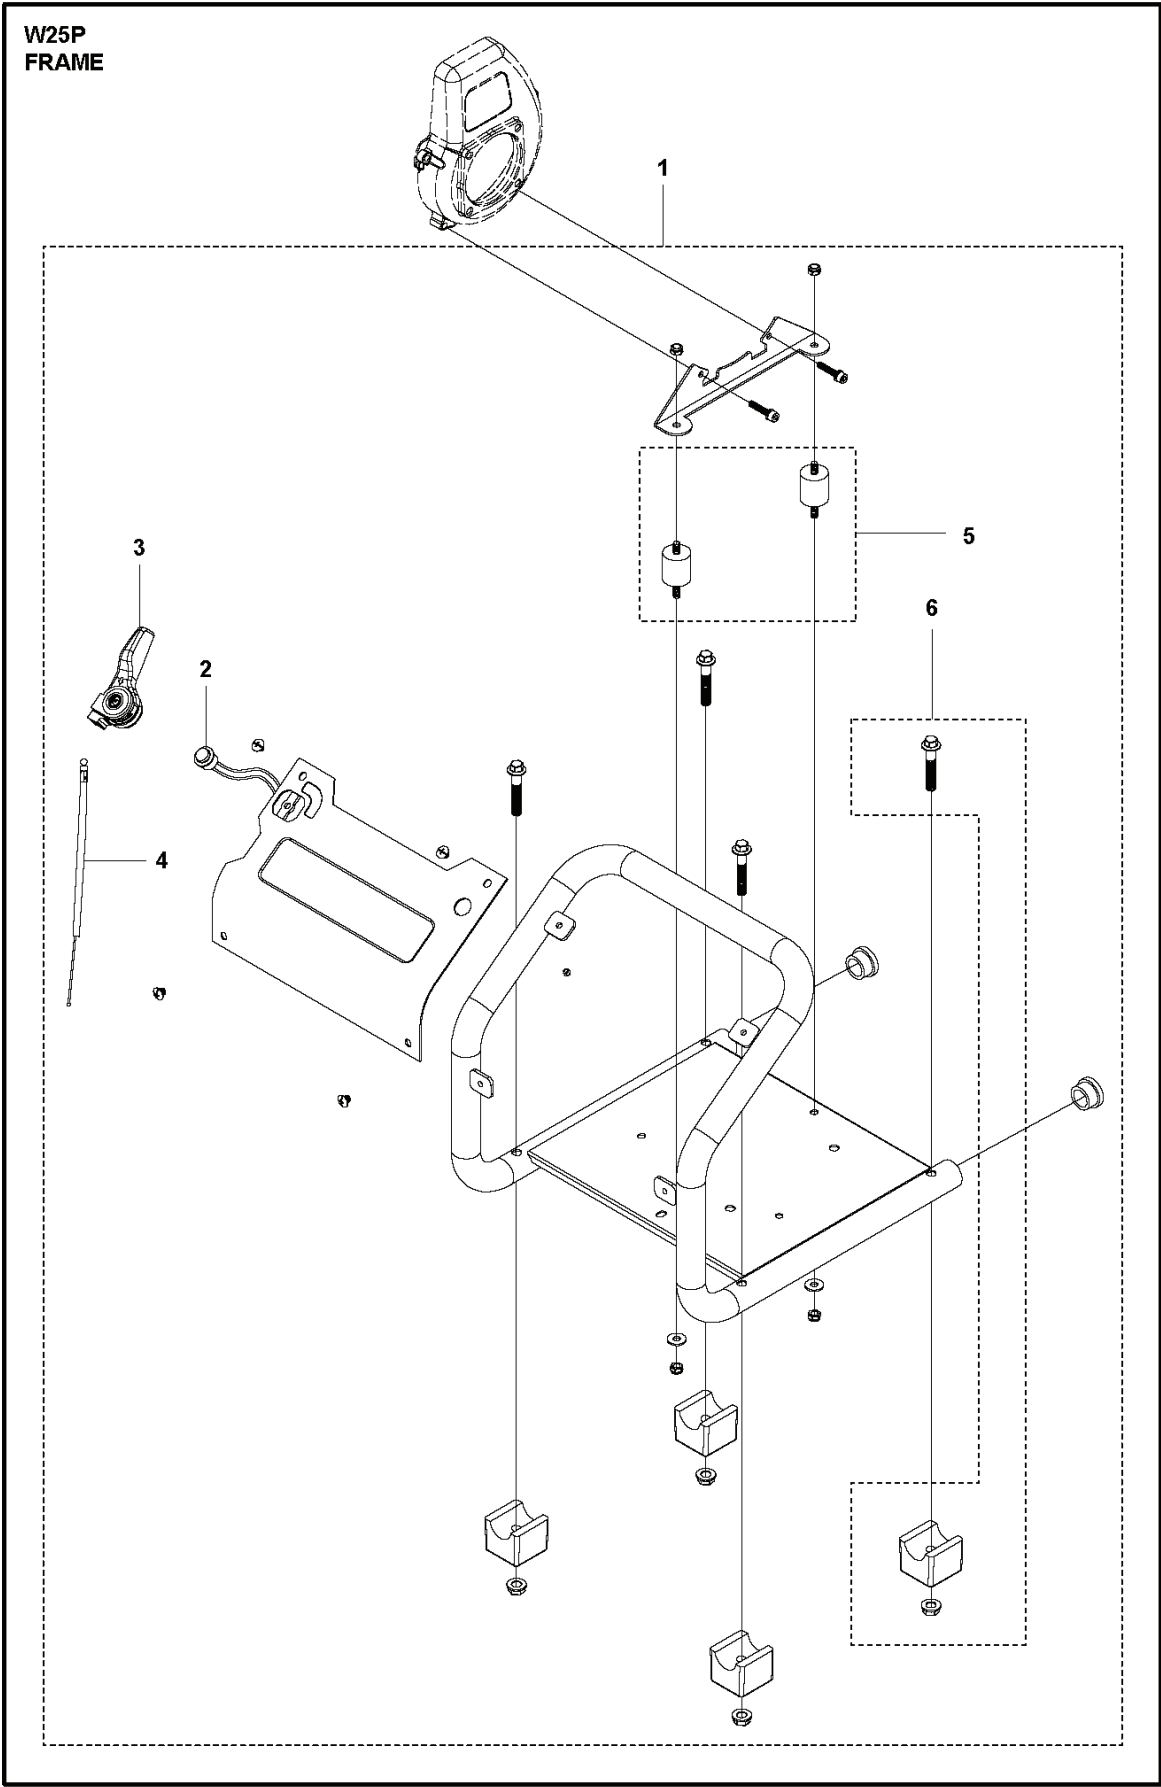

W25P
FRAME

REF.	PART NO.	DESCRIPTION	REMARK	QTY.	KIT
1	531147365	FRAME		1	
2	531147391	SWITCH		1	
3	531147392	THROTTLE		1	
4	531147350	CABLE		1	
5	531147345	ABSORBER		1	
6	531147346	ABSORBER		1