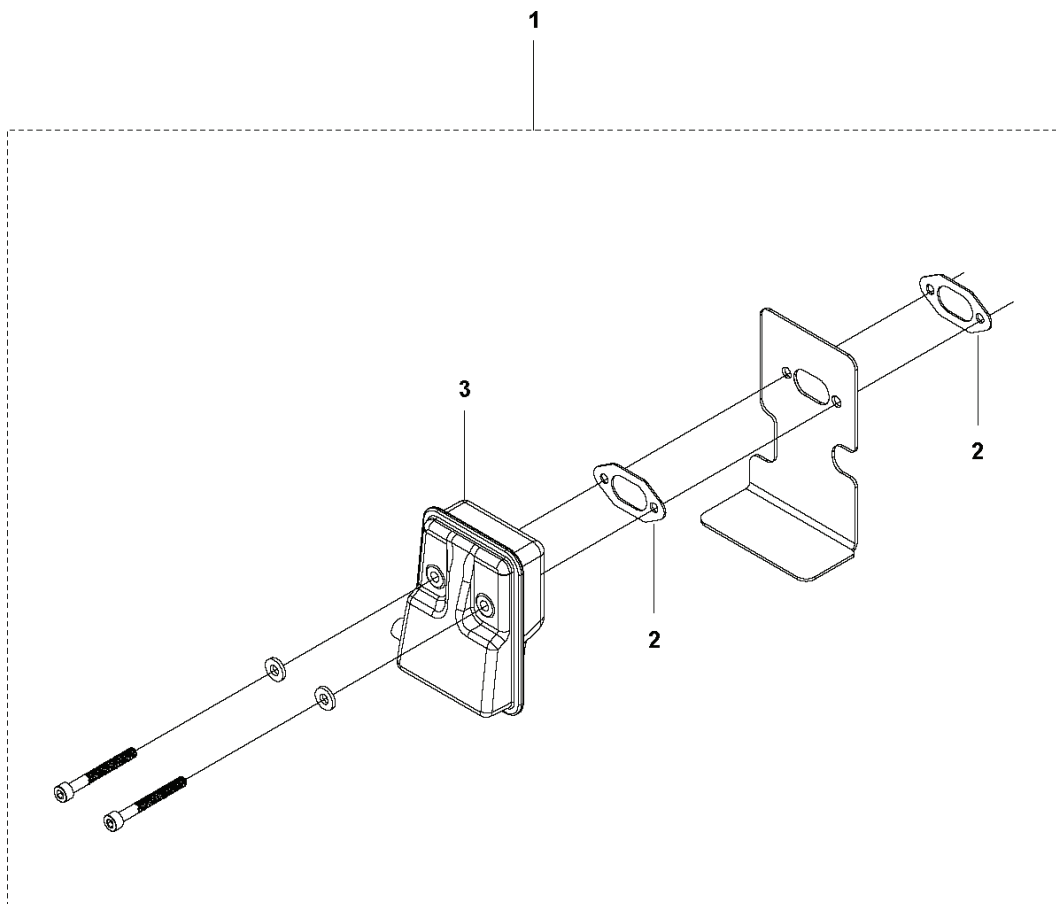

**W25P
MUFFLER**

REF.	PART NO.	DESCRIPTION	REMARK	QTY.	KIT
1	590211101	MUFFLER ASSY		1	
2	589540801	MUFFLER GASKET		1	
3	589540601	MUFFLER		1