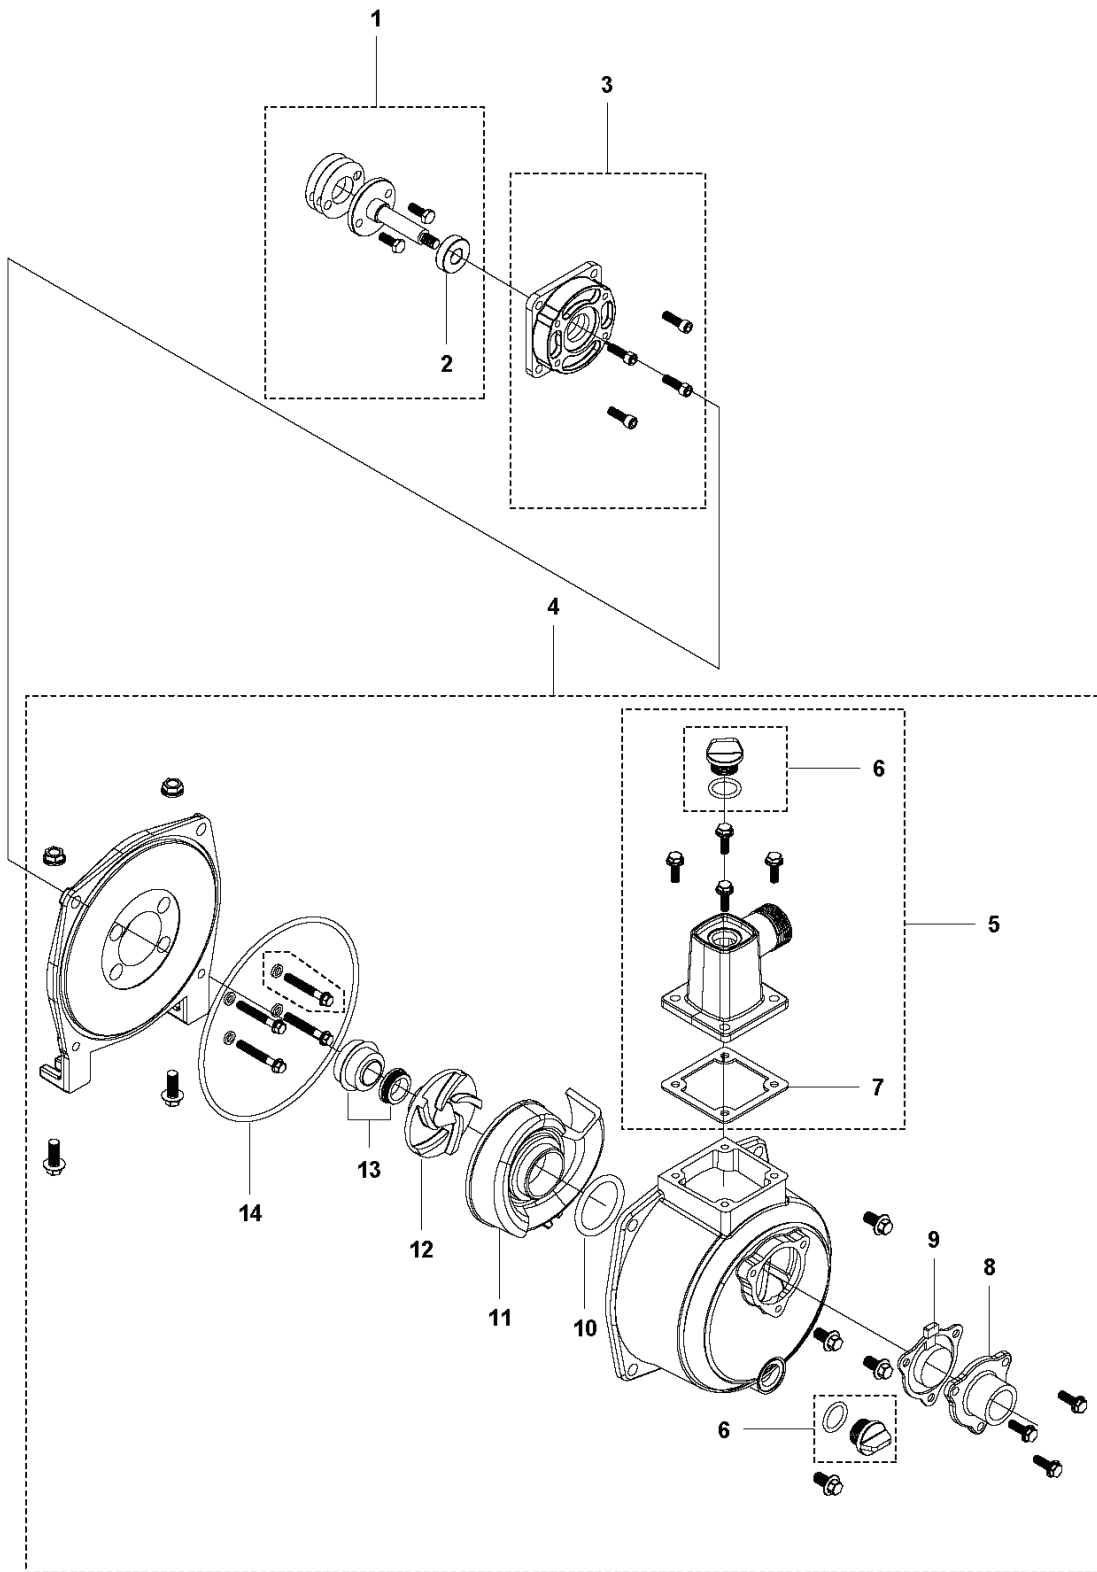

SPARE PARTS CATALOGUE
: HUSQVARNA W25P WATER PUMP

Spare Parts List

SPARE PARTS LIST

**W25P
CYLINDER PISTON**

REF.	PART NO.	DESCRIPTION	REMARK	QTY.	KIT
1	531147359	CYLINDER ASSY		1	
2	589877401	SCREW		1	
3	589535801	GASKET		1	
4	590210901	PISTON ASSY		1	
5	589537001	PISTON RING		1	
6	737440800	CIRCLIP		1	
7	531147358	CRANKSHAFT ASSY		1	
8	531147379	KEY		1	
9	589788201	SPARK PLUG		1	

**W25P
AIR FILTER**

REF.	PART NO.	DESCRIPTION	REMARK	QTY.	KIT
1	531147348	AIR FILTER ASSY		1	
2	589541701	KNOB		1	
3	589542101	AIR FILTER		1	
4	531147353	CARBURETTOR		1	
5	531147367	GASKET KIT		1	
7	589541401	GASKET		1	

**W25P
MUFFLER**

REF.	PART NO.	DESCRIPTION	REMARK	QTY.	KIT
1	590211101	MUFFLER ASSY		1	
2	589540801	MUFFLER GASKET		1	
3	589540601	MUFFLER		1	

W25P
FRAME

REF.	PART NO.	DESCRIPTION	REMARK	QTY.	KIT
1	531147365	FRAME		1	
2	531147391	SWITCH		1	
3	531147392	THROTTLE		1	
4	531147350	CABLE		1	
5	531147345	ABSORBER		1	
6	531147346	ABSORBER		1	

W25P
PUMP

REF.	PART NO.	DESCRIPTION	REMARK	QTY.	KIT
1	531147388	SHAFT		1	
2	531147349	BALL BEARING		1	
3	531147362	FLANGE		1	
4	531147385	PUMP		1	
5	531147383	OUTLET PIPE		1	
6	531147351	CAP		1	
7	531147366	GASKET		1	
8	531147377	INLET		1	
9	531147393	VALVE		1	
10	531147381	O-RING		1	
11	531147395	VOLUTE		1	
12	531147376	IMPELLER		1	
13	531147386	SEAL		1	
14	531147382	O-RING		1	