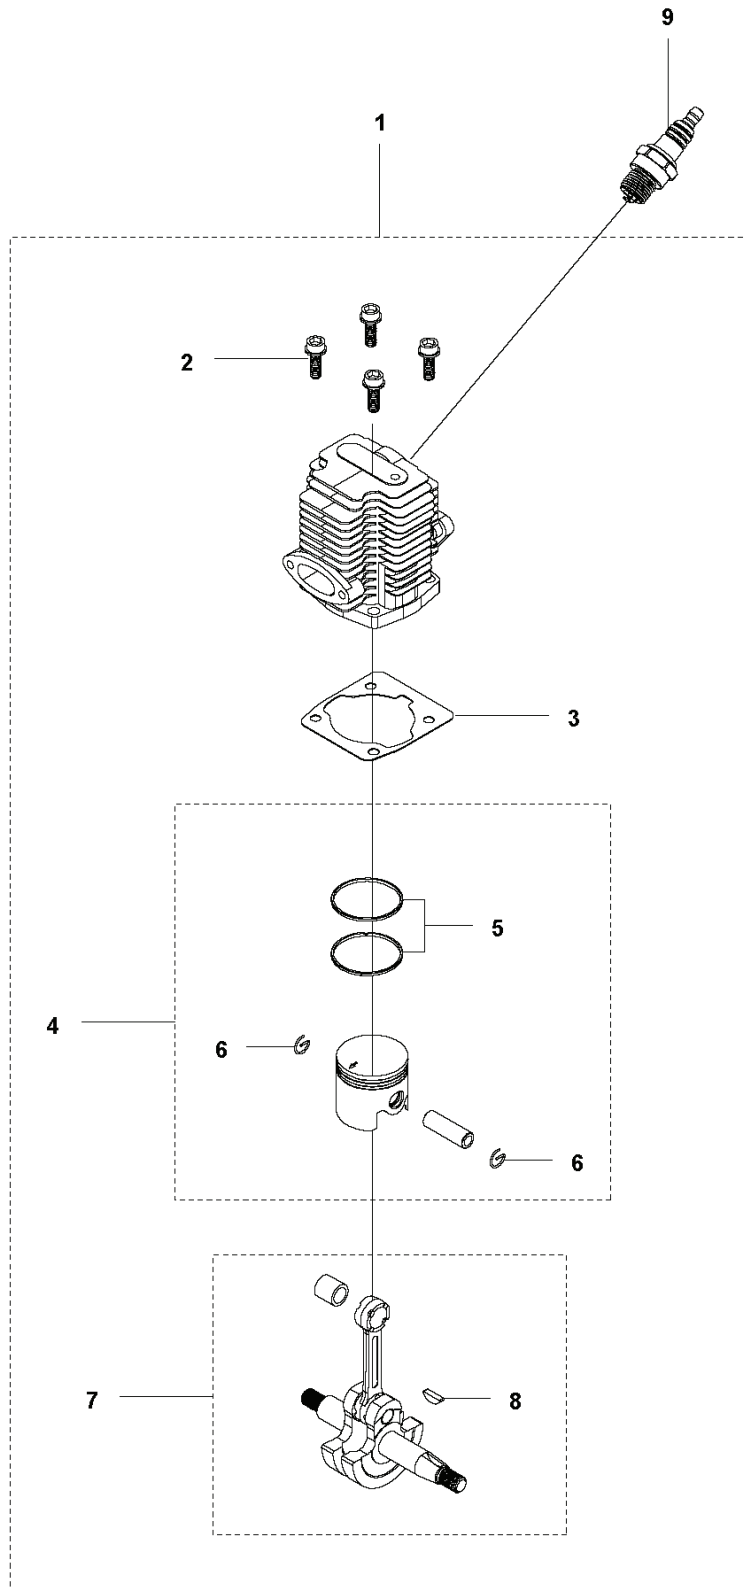

SPARE PARTS CATALOGUE
: HUSQVARNA W25P WATER PUMP

Spare Parts List

SPARE PARTS LIST

**W25P
CYLINDER PISTON**

REF.	PART NO.	DESCRIPTION	REMARK	QTY.	KIT
1	531147359	CYLINDER ASSY		1	
2	589877401	SCREW		1	
3	589535801	GASKET		1	
4	590210901	PISTON ASSY		1	
5	589537001	PISTON RING		1	
6	737440800	CIRCLIP		1	
7	531147358	CRANKSHAFT ASSY		1	
8	531147379	KEY		1	
9	589788201	SPARK PLUG		1	

**W25P
CRANKCASE & CLUTCHDRUM**

REF.	PART NO.	DESCRIPTION	REMARK	QTY.	KIT
1	531147357	CRANKCASE KIT		1	
2	531147387	SEAL		1	
3	503251701	BALL BEARING		1	
4	589536501	GASKET		1	
5	589539401	BRIDGE		1	
6	531147364	FLYWHEEL		1	
7	530015917	NUT		1	
9	531147374	IGNITION MODULE ASSY		1	
10	589877401	SCREW		1	

**W25P
HOUSING**

REF.	PART NO.	DESCRIPTION	REMARK	QTY.	KIT
1	531147373	HOUSING		1	
2	589877402	SCREW		1	

**W25P
STARTER**

REF.	PART NO.	DESCRIPTION	REMARK	QTY.	KIT
1	590211301	STARTER ASSY		1	
2	590211401	PULLEY ASSY		1	
4	589822901	COIL SPRING		1	
5	536628101	PAWL		1	
7	575489501	STARTER HANDLE		1	
8	536628201	PULLEY KIT		1	
9	589823201	COIL SPRING		1	
10	589823401	DRIVER		1	

W25P
PUMP

REF.	PART NO.	DESCRIPTION	REMARK	QTY.	KIT
1	531147388	SHAFT		1	
2	531147349	BALL BEARING		1	
3	531147362	FLANGE		1	
4	531147385	PUMP		1	
5	531147383	OUTLET PIPE		1	
6	531147351	CAP		1	
7	531147366	GASKET		1	
8	531147377	INLET		1	
9	531147393	VALVE		1	
10	531147381	O-RING		1	
11	531147395	VOLUTE		1	
12	531147376	IMPELLER		1	
13	531147386	SEAL		1	
14	531147382	O-RING		1	