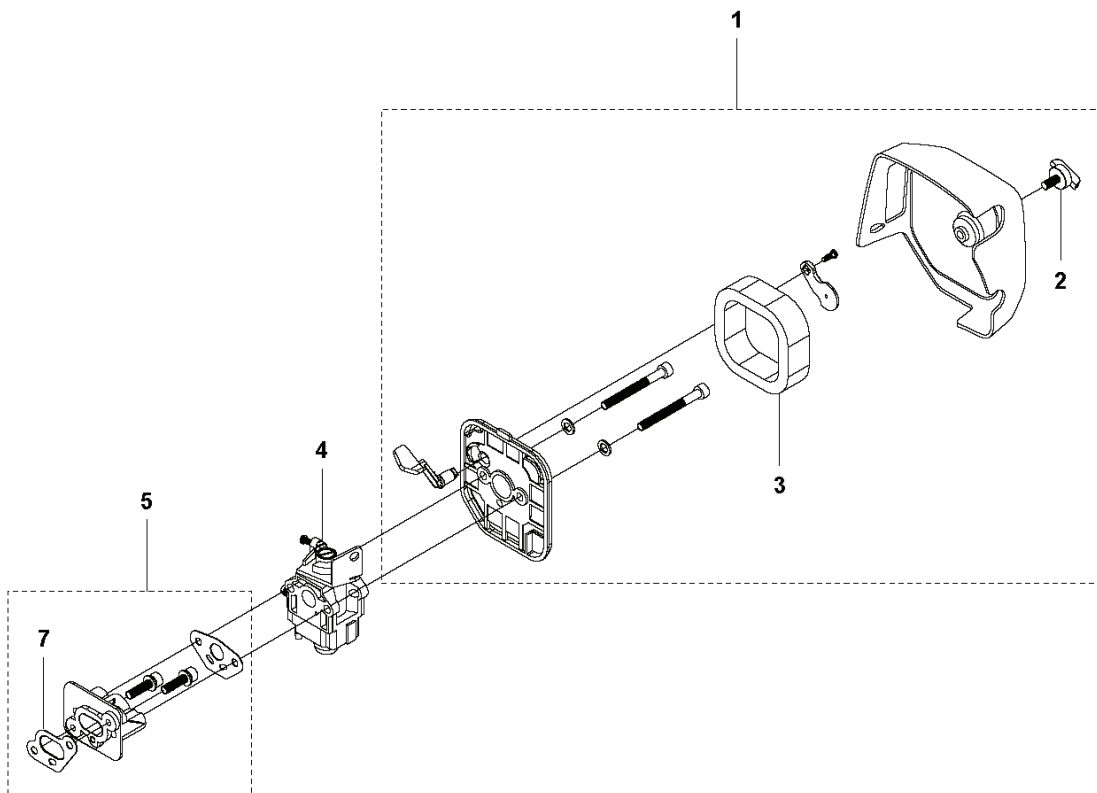

**W25P
AIR FILTER**

REF.	PART NO.	DESCRIPTION	REMARK	QTY.	KIT
1	531147348	AIR FILTER ASSY		1	
2	589541701	KNOB		1	
3	589542101	AIR FILTER		1	
4	531147353	CARBURETTOR		1	
5	531147367	GASKET KIT		1	
7	589541401	GASKET		1