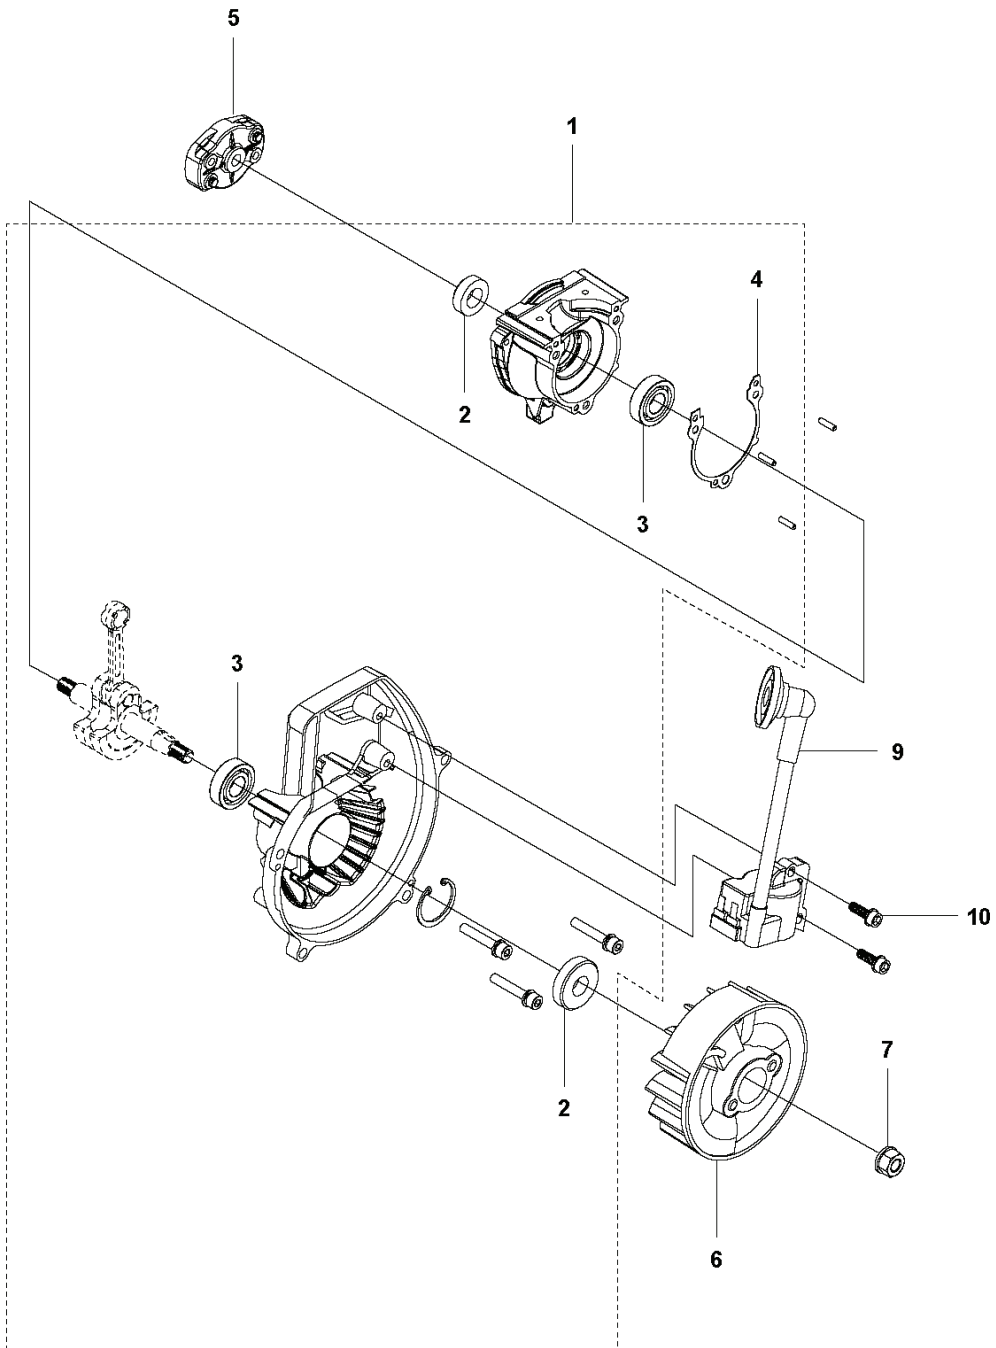

SPARE PARTS CATALOGUE
: HUSQVARNA W25P WATER PUMP

Spare Parts List

SPARE PARTS LIST

**W25P
CYLINDER PISTON**

REF.	PART NO.	DESCRIPTION	REMARK	QTY.	KIT
1	531147359	CYLINDER ASSY		1	
2	589877401	SCREW		1	
3	589535801	GASKET		1	
4	590210901	PISTON ASSY		1	
5	589537001	PISTON RING		1	
6	737440800	CIRCLIP		1	
7	531147358	CRANKSHAFT ASSY		1	
8	531147379	KEY		1	
9	589788201	SPARK PLUG		1	

**W25P
CRANKCASE & CLUTCHDRUM**

REF.	PART NO.	DESCRIPTION	REMARK	QTY.	KIT
1	531147357	CRANKCASE KIT		1	
2	531147387	SEAL		1	
3	503251701	BALL BEARING		1	
4	589536501	GASKET		1	
5	589539401	BRIDGE		1	
6	531147364	FLYWHEEL		1	
7	530015917	NUT		1	
9	531147374	IGNITION MODULE ASSY		1	
10	589877401	SCREW		1	

**W25P
HOUSING**

REF.	PART NO.	DESCRIPTION	REMARK	QTY.	KIT
1	531147373	HOUSING		1	
2	589877402	SCREW		1	

**W25P
STARTER**

REF.	PART NO.	DESCRIPTION	REMARK	QTY.	KIT
1	590211301	STARTER ASSY		1	
2	590211401	PULLEY ASSY		1	
4	589822901	COIL SPRING		1	
5	536628101	PAWL		1	
7	575489501	STARTER HANDLE		1	
8	536628201	PULLEY KIT		1	
9	589823201	COIL SPRING		1	
10	589823401	DRIVER		1	

W25P
PUMP

REF.	PART NO.	DESCRIPTION	REMARK	QTY.	KIT
1	531147388	SHAFT		1	
2	531147349	BALL BEARING		1	
3	531147362	FLANGE		1	
4	531147385	PUMP		1	
5	531147383	OUTLET PIPE		1	
6	531147351	CAP		1	
7	531147366	GASKET		1	
8	531147377	INLET		1	
9	531147393	VALVE		1	
10	531147381	O-RING		1	
11	531147395	VOLUTE		1	
12	531147376	IMPELLER		1	
13	531147386	SEAL		1	
14	531147382	O-RING		1	