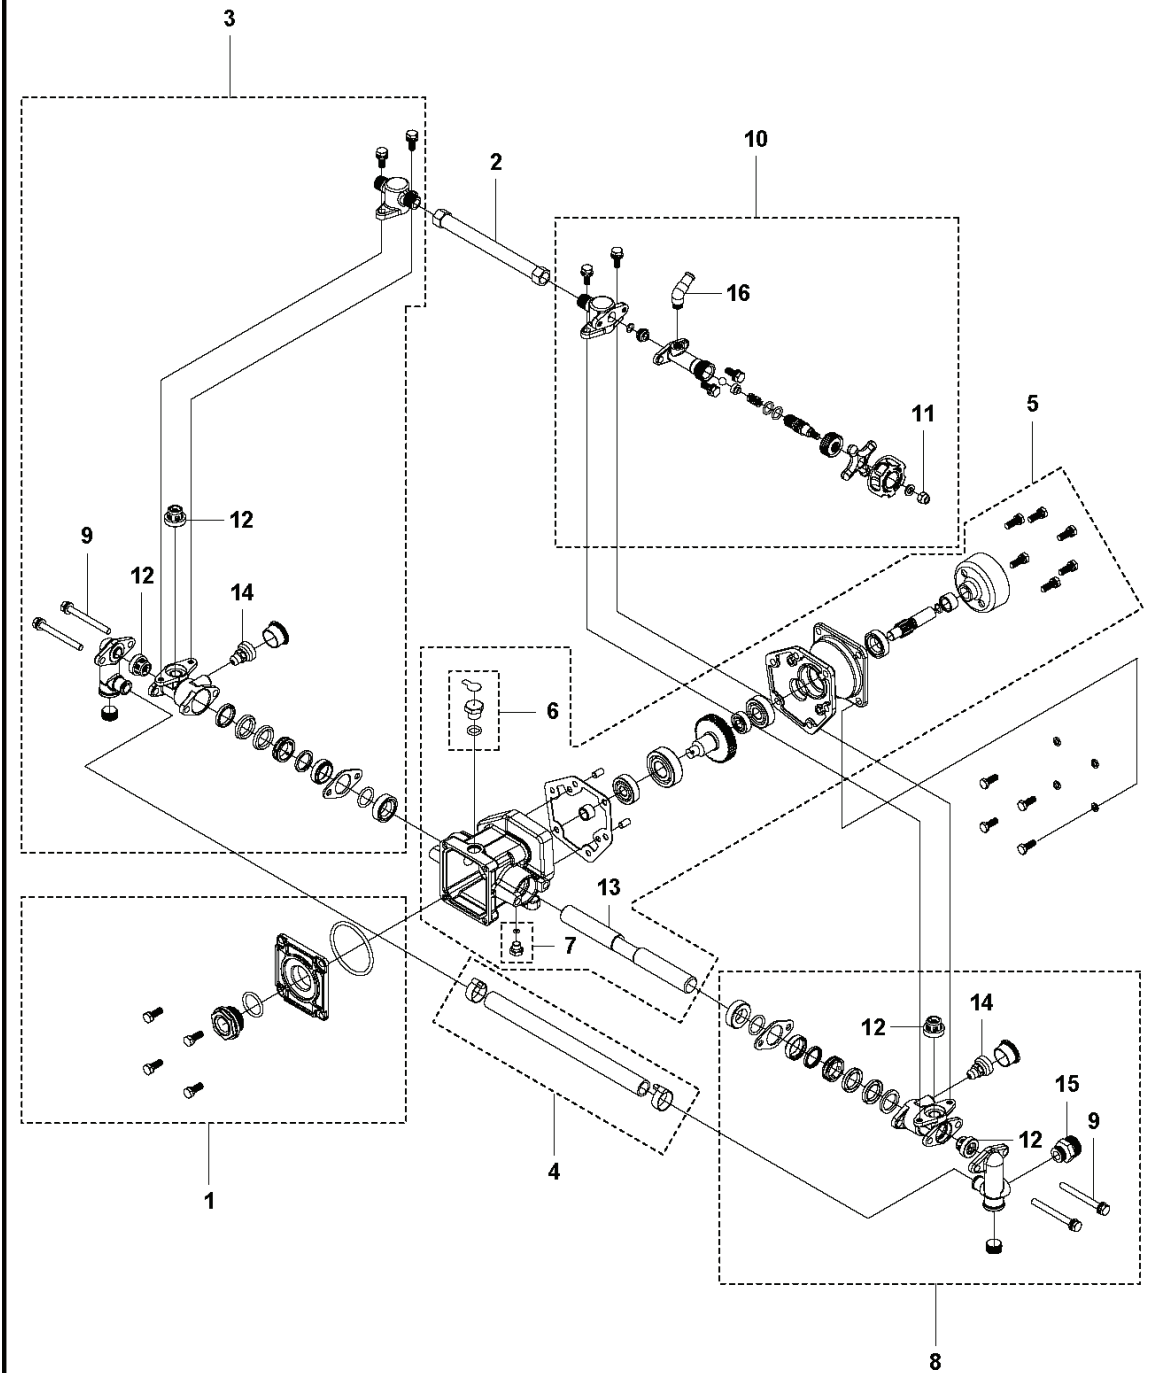

SPARE PARTS CATALOGUE
: HUSQVARNA 321SP PORTABLE SPRAYER

Spare Parts List

SPARE PARTS LIST

321SP
CYLINDER PISTON

REF.	PART NO.	DESCRIPTION	REMARK	QTY.	KIT
1	531147359	CYLINDER ASSY		1	
2	589877401	SCREW		1	
3	589535801	GASKET		1	
4	590210901	PISTON ASSY		1	
5	589537001	PISTON RING		1	
6	737440800	CIRCLIP		1	
7	531147358	CRANKSHAFT ASSY		1	
8	531147379	KEY		1	
9	589788201	SPARK PLUG		1	

**321SP
AIR FILTER**

REF.	PART NO.	DESCRIPTION	REMARK	QTY.	KIT
1	531147348	AIR FILTER ASSY		1	
2	589541701	KNOB		1	
3	589542101	AIR FILTER		1	
4	531147352	CARBURETTOR		1	
5	531147367	GASKET KIT		1	
7	589541401	GASKET		1	

**321SP
FUEL SYSTEM**

1

2

3

4

Husqvarna
Husqvarna AB S-415 461 87 Jönköping, Sweden
Model Name: Husqvarna 321SP
Part Number: 2021500001
Series Number: 2021500001

REF.	PART NO.	DESCRIPTION	REMARK	QTY.	KIT
1	589541101	FUEL TANK ASSY		1	
2	590211201	GROMMET		1	
3	589821201	FUEL FILTER		1	
4	589541201	TANK CAP ASSY		1	

**321SP
MUFFLER**

REF.	PART NO.	DESCRIPTION	REMARK	QTY.	KIT
1	590211101	MUFFLER ASSY		1	
2	589540801	MUFFLER GASKET		1	
3	589540601	MUFFLER		1	

321SP
SPRAYER PUMP

REF.	PART NO.	DESCRIPTION	REMARK	QTY.	KIT
1	590211701	COVER ASSY		1	
2	589833901	PRESSURE HOSE		1	
3	590211801	PUMP		1	
4	590211901	PIPE ASSY		1	
5	589831301	GEARBOX ASSY		1	
6	597562101	PLUG KIT		1	
7	531147384	PLUG KIT		1	
8	590212001	PUMP		1	
9	589942101	BOLT		1	
10	589828601	VALVE ASSY		1	
11	503222007	LOCK NUT		1	
12	589827001	VALVE ASSY		1	
13	589832901	PUMP PISTON		1	
14	589824201	CUP		1	
15	531147378	INLET		1	
16	531147361	FITTING		1	