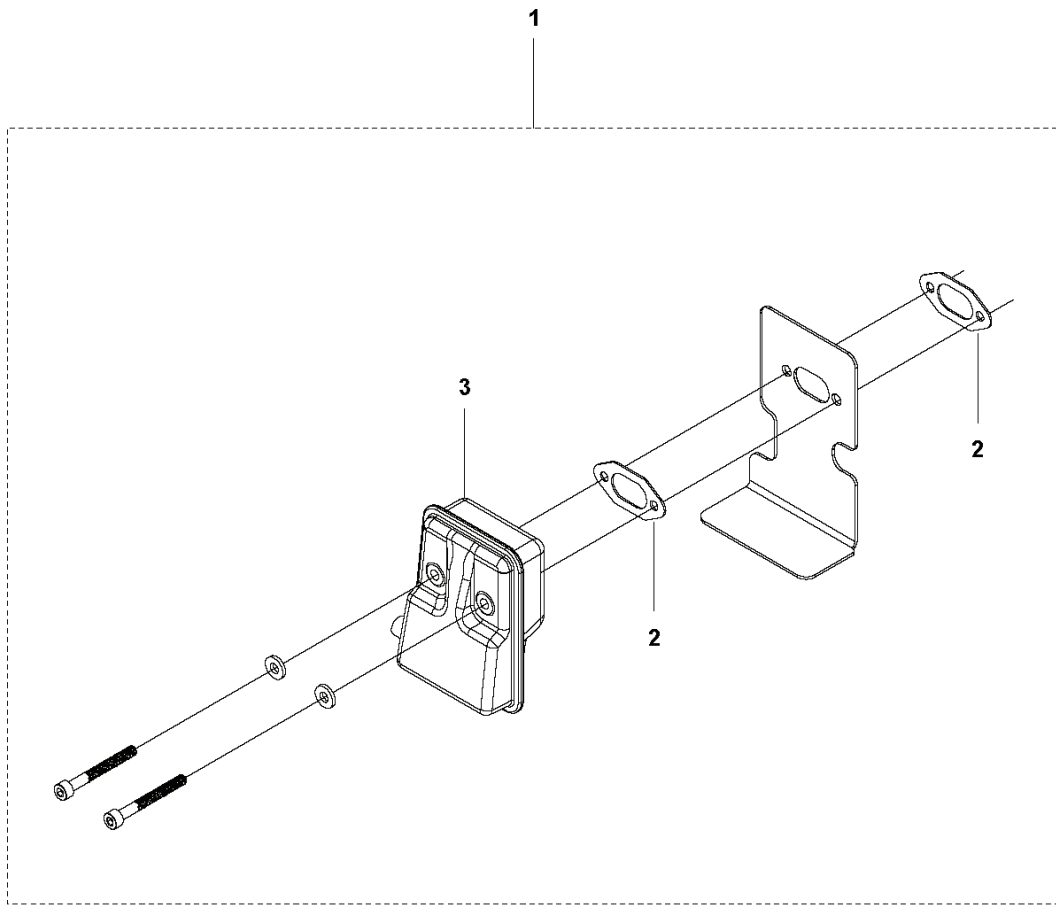

**321SP
MUFFLER**

REF.	PART NO.	DESCRIPTION	REMARK	QTY.	KIT
1	590211101	MUFFLER ASSY		1	
2	589540801	MUFFLER GASKET		1	
3	589540601	MUFFLER		1	

321SP
SPRAYER PUMP

REF.	PART NO.	DESCRIPTION	REMARK	QTY.	KIT
1	590211701	COVER ASSY		1	
2	589833901	PRESSURE HOSE		1	
3	590211801	PUMP		1	
4	590211901	PIPE ASSY		1	
5	589831301	GEARBOX ASSY		1	
6	597562101	PLUG KIT		1	
7	531147384	PLUG KIT		1	
8	590212001	PUMP		1	
9	589942101	BOLT		1	
10	589828601	VALVE ASSY		1	
11	503222007	LOCK NUT		1	
12	589827001	VALVE ASSY		1	
13	589832901	PUMP PISTON		1	
14	589824201	CUP		1	
15	531147378	INLET		1	
16	531147361	FITTING		1	