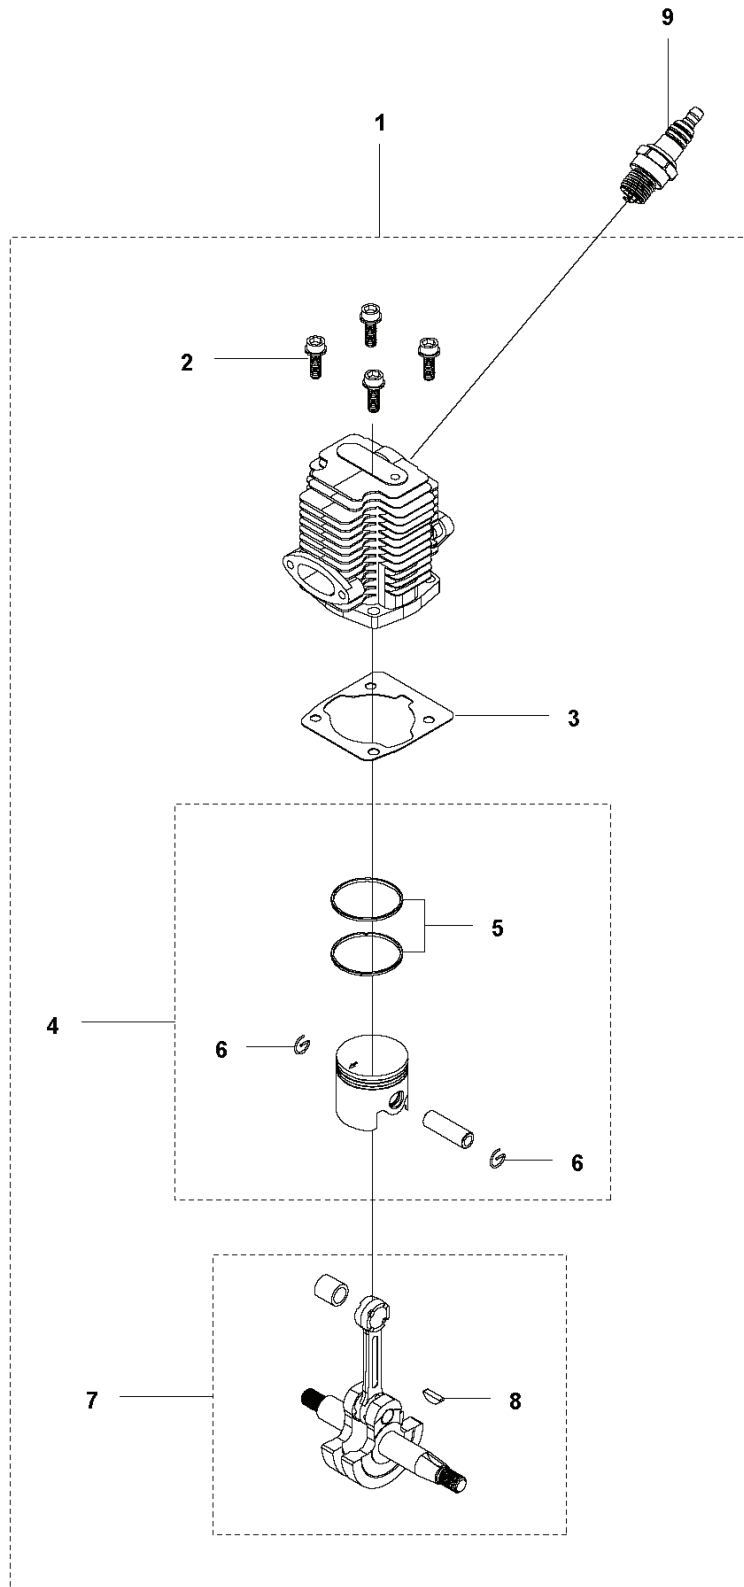

SPARE PARTS CATALOGUE
: HUSQVARNA 321SP PORTABLE SPRAYER

Spare Parts List

SPARE PARTS LIST

321SP
CYLINDER PISTON

REF.	PART NO.	DESCRIPTION	REMARK	QTY.	KIT
1	531147359	CYLINDER ASSY		1	
2	589877401	SCREW		1	
3	589535801	GASKET		1	
4	590210901	PISTON ASSY		1	
5	589537001	PISTON RING		1	
6	737440800	CIRCLIP		1	
7	531147358	CRANKSHAFT ASSY		1	
8	531147379	KEY		1	
9	589788201	SPARK PLUG		1	

**321SP
CRANKCASE & CLUTCHDRUM**

REF.	PART NO.	DESCRIPTION	REMARK	QTY.	KIT
1	531147357	CRANKCASE KIT		1	
2	531147387	SEAL		1	
3	503251701	BALL BEARING		1	
4	589536501	GASKET		1	
5	589539401	BRIDGE		1	
6	589540201	FLYWHEEL		1	
7	530015917	NUT		1	
9	589540401	IGNITION MODULE ASSY		1	
10	589877401	SCREW		1	
11	531147356	CLUTCH ASSY		1	
12	589539601	CLUTCH		1	

321SP
HOUSING

REF.	PART NO.	DESCRIPTION	REMARK	QTY.	KIT
1	531147373	HOUSING		1	
2	589877402	SCREW		1	

321SP
STARTER

REF.	PART NO.	DESCRIPTION	REMARK	QTY.	KIT
1	590211301	STARTER ASSY		1	
2	590211401	PULLEY ASSY		1	
4	589822901	COIL SPRING		1	
5	536628101	PAWL		1	
7	575489501	STARTER HANDLE		1	
8	536628201	PULLEY KIT		1	
9	589823201	COIL SPRING		1	
10	589823401	DRIVER		1	

**321SP
AIR FILTER**

REF.	PART NO.	DESCRIPTION	REMARK	QTY.	KIT
1	531147348	AIR FILTER ASSY		1	
2	589541701	KNOB		1	
3	589542101	AIR FILTER		1	
4	531147352	CARBURETTOR		1	
5	531147367	GASKET KIT		1	
7	589541401	GASKET		1	