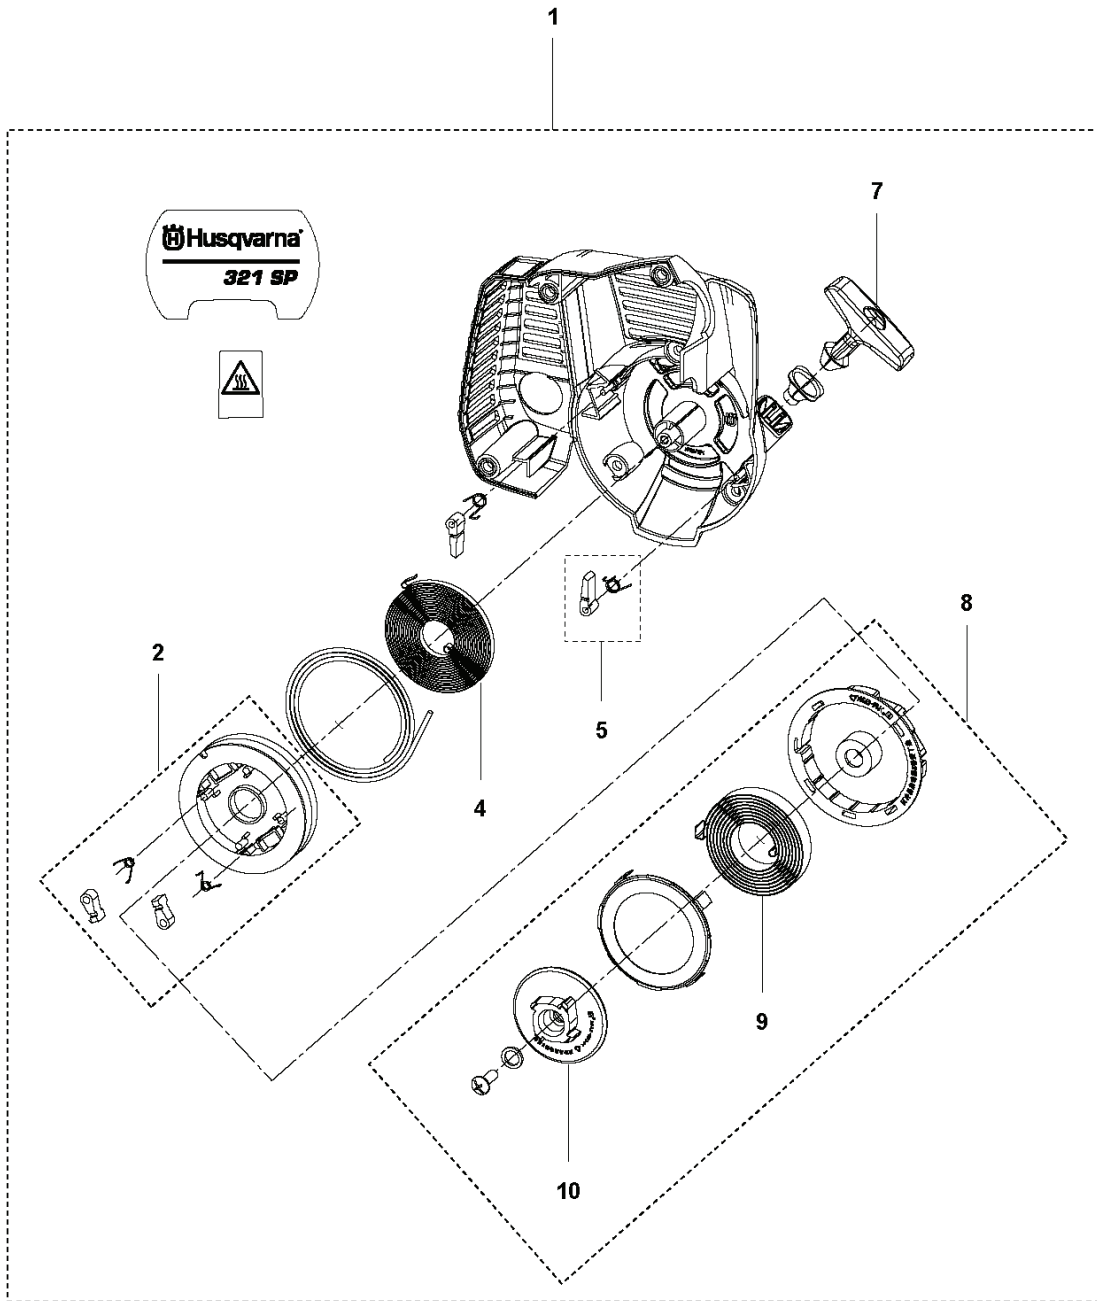

SPARE PARTS CATALOGUE
: HUSQVARNA 321SP PORTABLE SPRAYER

Spare Parts List

SPARE PARTS LIST

321SP
CYLINDER PISTON

REF.	PART NO.	DESCRIPTION	REMARK	QTY.	KIT
1	531147359	CYLINDER ASSY		1	
2	589877401	SCREW		1	
3	589535801	GASKET		1	
4	590210901	PISTON ASSY		1	
5	589537001	PISTON RING		1	
6	737440800	CIRCLIP		1	
7	531147358	CRANKSHAFT ASSY		1	
8	531147379	KEY		1	
9	589788201	SPARK PLUG		1	

**321SP
CRANKCASE & CLUTCHDRUM**

REF.	PART NO.	DESCRIPTION	REMARK	QTY.	KIT
1	531147357	CRANKCASE KIT		1	
2	531147387	SEAL		1	
3	503251701	BALL BEARING		1	
4	589536501	GASKET		1	
5	589539401	BRIDGE		1	
6	589540201	FLYWHEEL		1	
7	530015917	NUT		1	
9	589540401	IGNITION MODULE ASSY		1	
10	589877401	SCREW		1	
11	531147356	CLUTCH ASSY		1	
12	589539601	CLUTCH		1	

321SP
HOUSING

REF.	PART NO.	DESCRIPTION	REMARK	QTY.	KIT
1	531147373	HOUSING		1	
2	589877402	SCREW		1	

321SP
STARTER

REF.	PART NO.	DESCRIPTION	REMARK	QTY.	KIT
1	590211301	STARTER ASSY		1	
2	590211401	PULLEY ASSY		1	
4	589822901	COIL SPRING		1	
5	536628101	PAWL		1	
7	575489501	STARTER HANDLE		1	
8	536628201	PULLEY KIT		1	
9	589823201	COIL SPRING		1	
10	589823401	DRIVER		1	

**321SP
AIR FILTER**

REF.	PART NO.	DESCRIPTION	REMARK	QTY.	KIT
1	531147348	AIR FILTER ASSY		1	
2	589541701	KNOB		1	
3	589542101	AIR FILTER		1	
4	531147352	CARBURETTOR		1	
5	531147367	GASKET KIT		1	
7	589541401	GASKET		1	