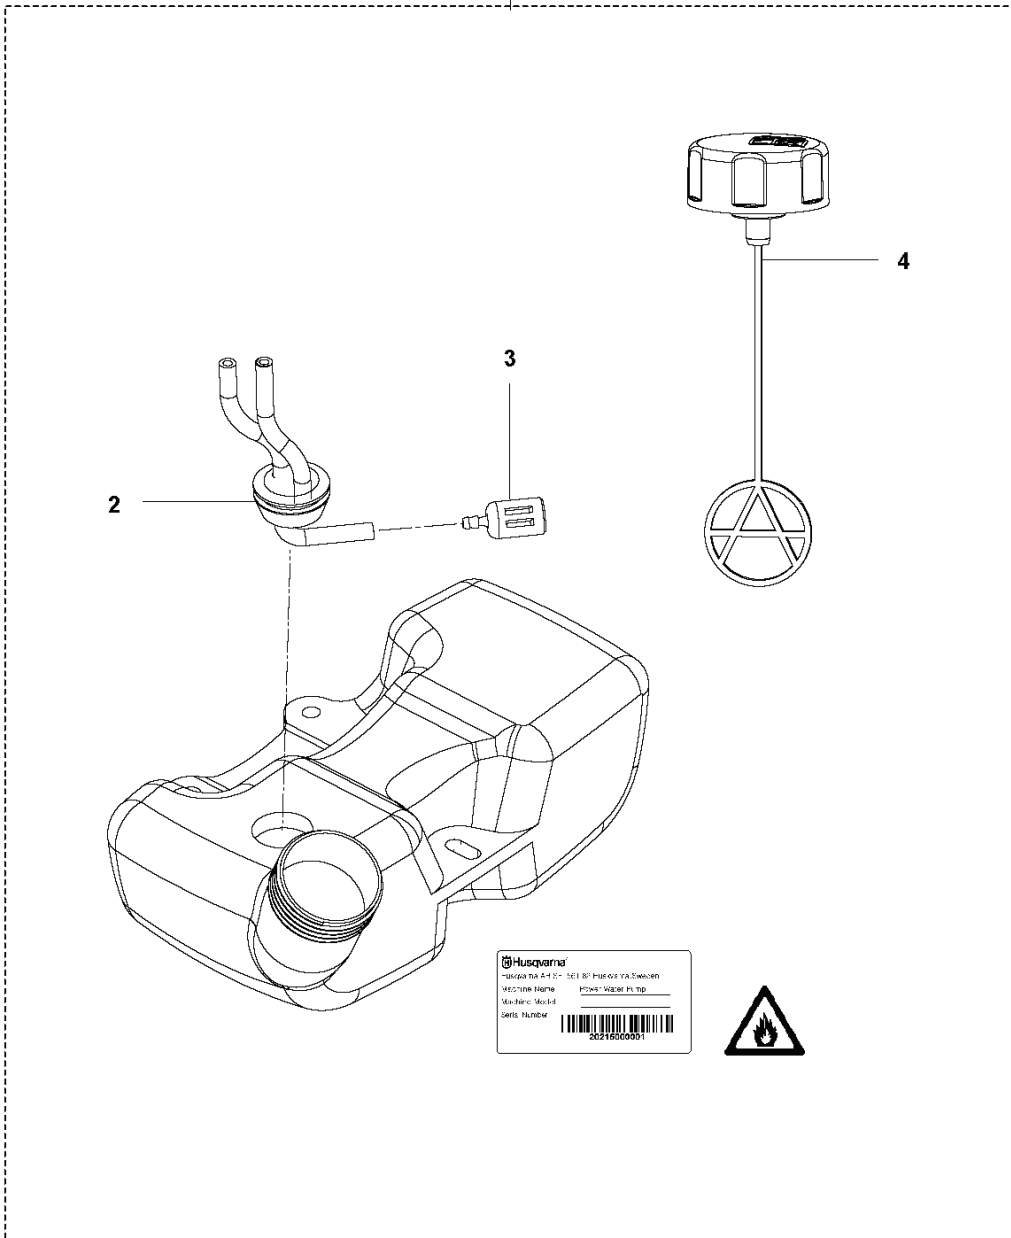

**321SP
FUEL SYSTEM**

1

2

3

4

Husqvarna
Husqvarna AB S-415 461 87 Jönköping, Sweden
Model Name: Husqvarna 321SP
Part Number: 2021500001
Series Number: 2021500001

REF.	PART NO.	DESCRIPTION	REMARK	QTY.	KIT
1	589541101	FUEL TANK ASSY		1	
2	590211201	GROMMET		1	
3	589821201	FUEL FILTER		1	
4	589541201	TANK CAP ASSY		1