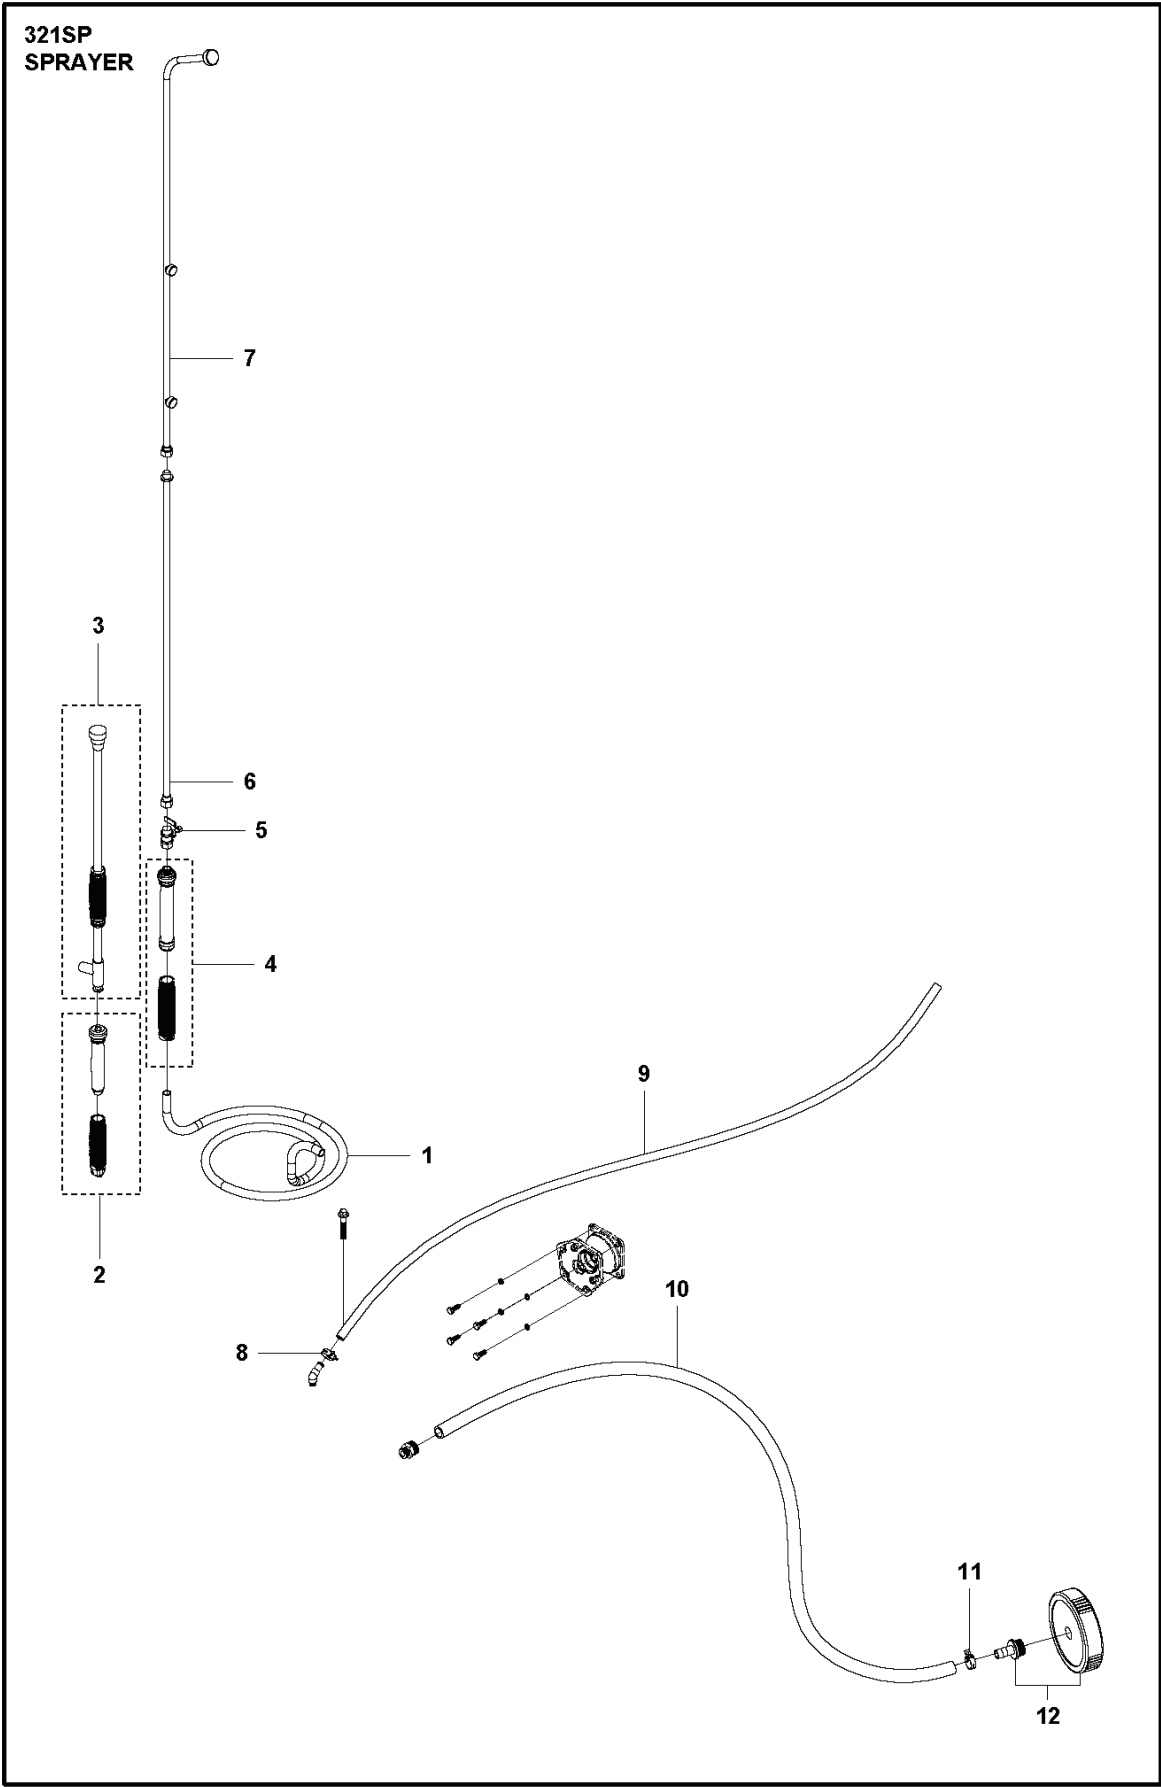

SPARE PARTS CATALOGUE
: HUSQVARNA 321SP PORTABLE SPRAYER

Spare Parts List

SPARE PARTS LIST

321SP
CYLINDER PISTON

REF.	PART NO.	DESCRIPTION	REMARK	QTY.	KIT
1	531147359	CYLINDER ASSY		1	
2	589877401	SCREW		1	
3	589535801	GASKET		1	
4	590210901	PISTON ASSY		1	
5	589537001	PISTON RING		1	
6	737440800	CIRCLIP		1	
7	531147358	CRANKSHAFT ASSY		1	
8	531147379	KEY		1	
9	589788201	SPARK PLUG		1	

321SP
HOUSING

REF.	PART NO.	DESCRIPTION	REMARK	QTY.	KIT
1	531147373	HOUSING		1	
2	589877402	SCREW		1	

321SP
STARTER

REF.	PART NO.	DESCRIPTION	REMARK	QTY.	KIT
1	590211301	STARTER ASSY		1	
2	590211401	PULLEY ASSY		1	
4	589822901	COIL SPRING		1	
5	536628101	PAWL		1	
7	575489501	STARTER HANDLE		1	
8	536628201	PULLEY KIT		1	
9	589823201	COIL SPRING		1	
10	589823401	DRIVER		1	

**321SP
MUFFLER**

REF.	PART NO.	DESCRIPTION	REMARK	QTY.	KIT
1	590211101	MUFFLER ASSY		1	
2	589540801	MUFFLER GASKET		1	
3	589540601	MUFFLER		1	

321SP
SPRAYER PUMP

REF.	PART NO.	DESCRIPTION	REMARK	QTY.	KIT
1	590211701	COVER ASSY		1	
2	589833901	PRESSURE HOSE		1	
3	590211801	PUMP		1	
4	590211901	PIPE ASSY		1	
5	589831301	GEARBOX ASSY		1	
6	597562101	PLUG KIT		1	
7	531147384	PLUG KIT		1	
8	590212001	PUMP		1	
9	589942101	BOLT		1	
10	589828601	VALVE ASSY		1	
11	503222007	LOCK NUT		1	
12	589827001	VALVE ASSY		1	
13	589832901	PUMP PISTON		1	
14	589824201	CUP		1	
15	531147378	INLET		1	
16	531147361	FITTING		1	

**321SP
FRAME**

REF.	PART NO.	DESCRIPTION	REMARK	QTY.	KIT
1	531147365	FRAME		1	
2	531147391	SWITCH		1	
3	531147392	THROTTLE		1	
4	536626401	CABLE		1	
5	531147347	ABSORBER		1	
6	531147346	ABSORBER		1	

**321SP
SPRAYER**