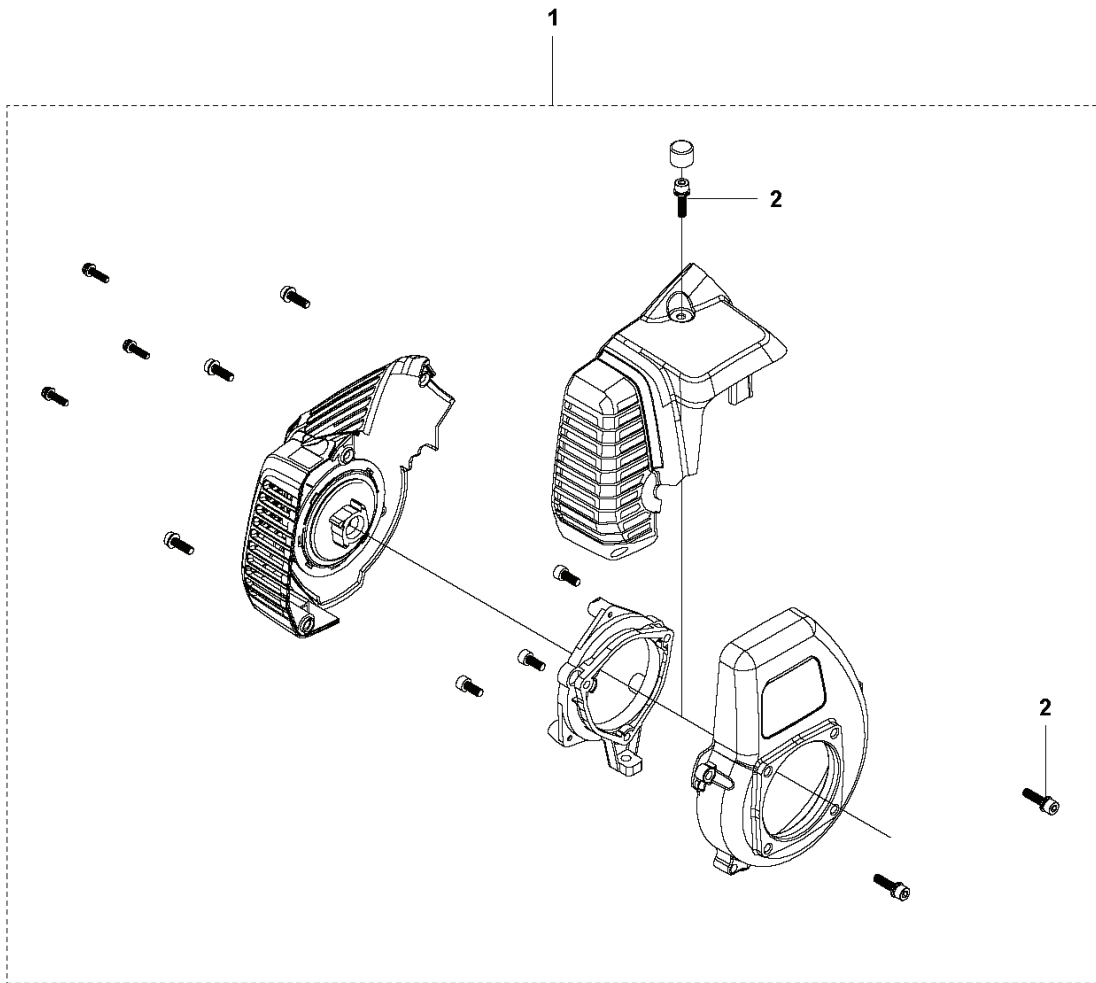

SPARE PARTS CATALOGUE
: HUSQVARNA 321SP PORTABLE SPRAYER

Spare Parts List

SPARE PARTS LIST

321SP
CYLINDER PISTON

REF.	PART NO.	DESCRIPTION	REMARK	QTY.	KIT
1	531147359	CYLINDER ASSY		1	
2	589877401	SCREW		1	
3	589535801	GASKET		1	
4	590210901	PISTON ASSY		1	
5	589537001	PISTON RING		1	
6	737440800	CIRCLIP		1	
7	531147358	CRANKSHAFT ASSY		1	
8	531147379	KEY		1	
9	589788201	SPARK PLUG		1	

**321SP
CRANKCASE & CLUTCHDRUM**

REF.	PART NO.	DESCRIPTION	REMARK	QTY.	KIT
1	531147357	CRANKCASE KIT		1	
2	531147387	SEAL		1	
3	503251701	BALL BEARING		1	
4	589536501	GASKET		1	
5	589539401	BRIDGE		1	
6	589540201	FLYWHEEL		1	
7	530015917	NUT		1	
9	589540401	IGNITION MODULE ASSY		1	
10	589877401	SCREW		1	
11	531147356	CLUTCH ASSY		1	
12	589539601	CLUTCH		1	

321SP
HOUSING

REF.	PART NO.	DESCRIPTION	REMARK	QTY.	KIT
1	531147373	HOUSING		1	
2	589877402	SCREW		1	

321SP
STARTER

REF.	PART NO.	DESCRIPTION	REMARK	QTY.	KIT
1	590211301	STARTER ASSY		1	
2	590211401	PULLEY ASSY		1	
4	589822901	COIL SPRING		1	
5	536628101	PAWL		1	
7	575489501	STARTER HANDLE		1	
8	536628201	PULLEY KIT		1	
9	589823201	COIL SPRING		1	
10	589823401	DRIVER		1	

**321SP
AIR FILTER**

REF.	PART NO.	DESCRIPTION	REMARK	QTY.	KIT
1	531147348	AIR FILTER ASSY		1	
2	589541701	KNOB		1	
3	589542101	AIR FILTER		1	
4	531147352	CARBURETTOR		1	
5	531147367	GASKET KIT		1	
7	589541401	GASKET		1	