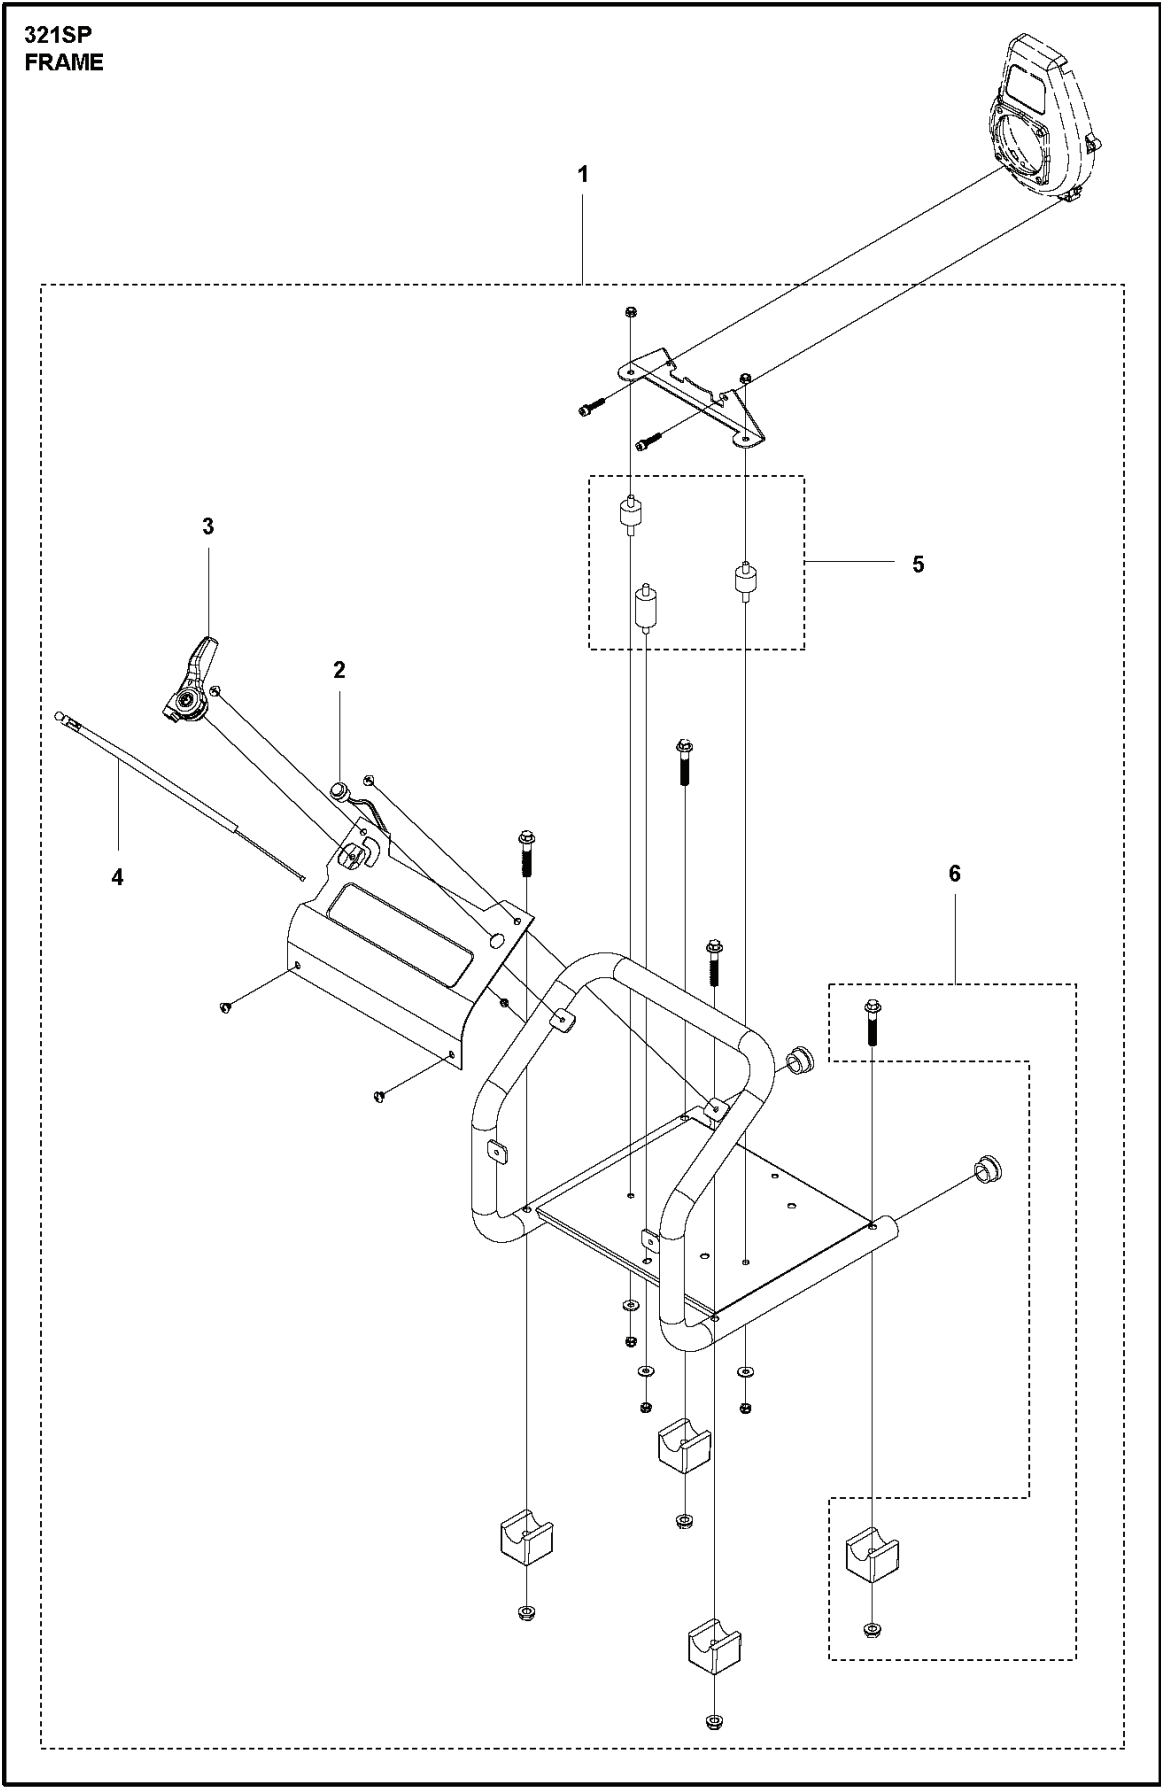

SPARE PARTS CATALOGUE
: HUSQVARNA 321SP PORTABLE SPRAYER

Spare Parts List

SPARE PARTS LIST

321SP
CYLINDER PISTON

REF.	PART NO.	DESCRIPTION	REMARK	QTY.	KIT
1	531147359	CYLINDER ASSY		1	
2	589877401	SCREW		1	
3	589535801	GASKET		1	
4	590210901	PISTON ASSY		1	
5	589537001	PISTON RING		1	
6	737440800	CIRCLIP		1	
7	531147358	CRANKSHAFT ASSY		1	
8	531147379	KEY		1	
9	589788201	SPARK PLUG		1	

321SP
HOUSING

REF.	PART NO.	DESCRIPTION	REMARK	QTY.	KIT
1	531147373	HOUSING		1	
2	589877402	SCREW		1	

321SP
STARTER

REF.	PART NO.	DESCRIPTION	REMARK	QTY.	KIT
1	590211301	STARTER ASSY		1	
2	590211401	PULLEY ASSY		1	
4	589822901	COIL SPRING		1	
5	536628101	PAWL		1	
7	575489501	STARTER HANDLE		1	
8	536628201	PULLEY KIT		1	
9	589823201	COIL SPRING		1	
10	589823401	DRIVER		1	

**321SP
MUFFLER**

REF.	PART NO.	DESCRIPTION	REMARK	QTY.	KIT
1	590211101	MUFFLER ASSY		1	
2	589540801	MUFFLER GASKET		1	
3	589540601	MUFFLER		1	

321SP
SPRAYER PUMP

REF.	PART NO.	DESCRIPTION	REMARK	QTY.	KIT
1	590211701	COVER ASSY		1	
2	589833901	PRESSURE HOSE		1	
3	590211801	PUMP		1	
4	590211901	PIPE ASSY		1	
5	589831301	GEARBOX ASSY		1	
6	597562101	PLUG KIT		1	
7	531147384	PLUG KIT		1	
8	590212001	PUMP		1	
9	589942101	BOLT		1	
10	589828601	VALVE ASSY		1	
11	503222007	LOCK NUT		1	
12	589827001	VALVE ASSY		1	
13	589832901	PUMP PISTON		1	
14	589824201	CUP		1	
15	531147378	INLET		1	
16	531147361	FITTING		1	

**321SP
FRAME**

REF.	PART NO.	DESCRIPTION	REMARK	QTY.	KIT
1	531147365	FRAME		1	
2	531147391	SWITCH		1	
3	531147392	THROTTLE		1	
4	536626401	CABLE		1	
5	531147347	ABSORBER		1	
6	531147346	ABSORBER		1	

**321SP
SPRAYER**