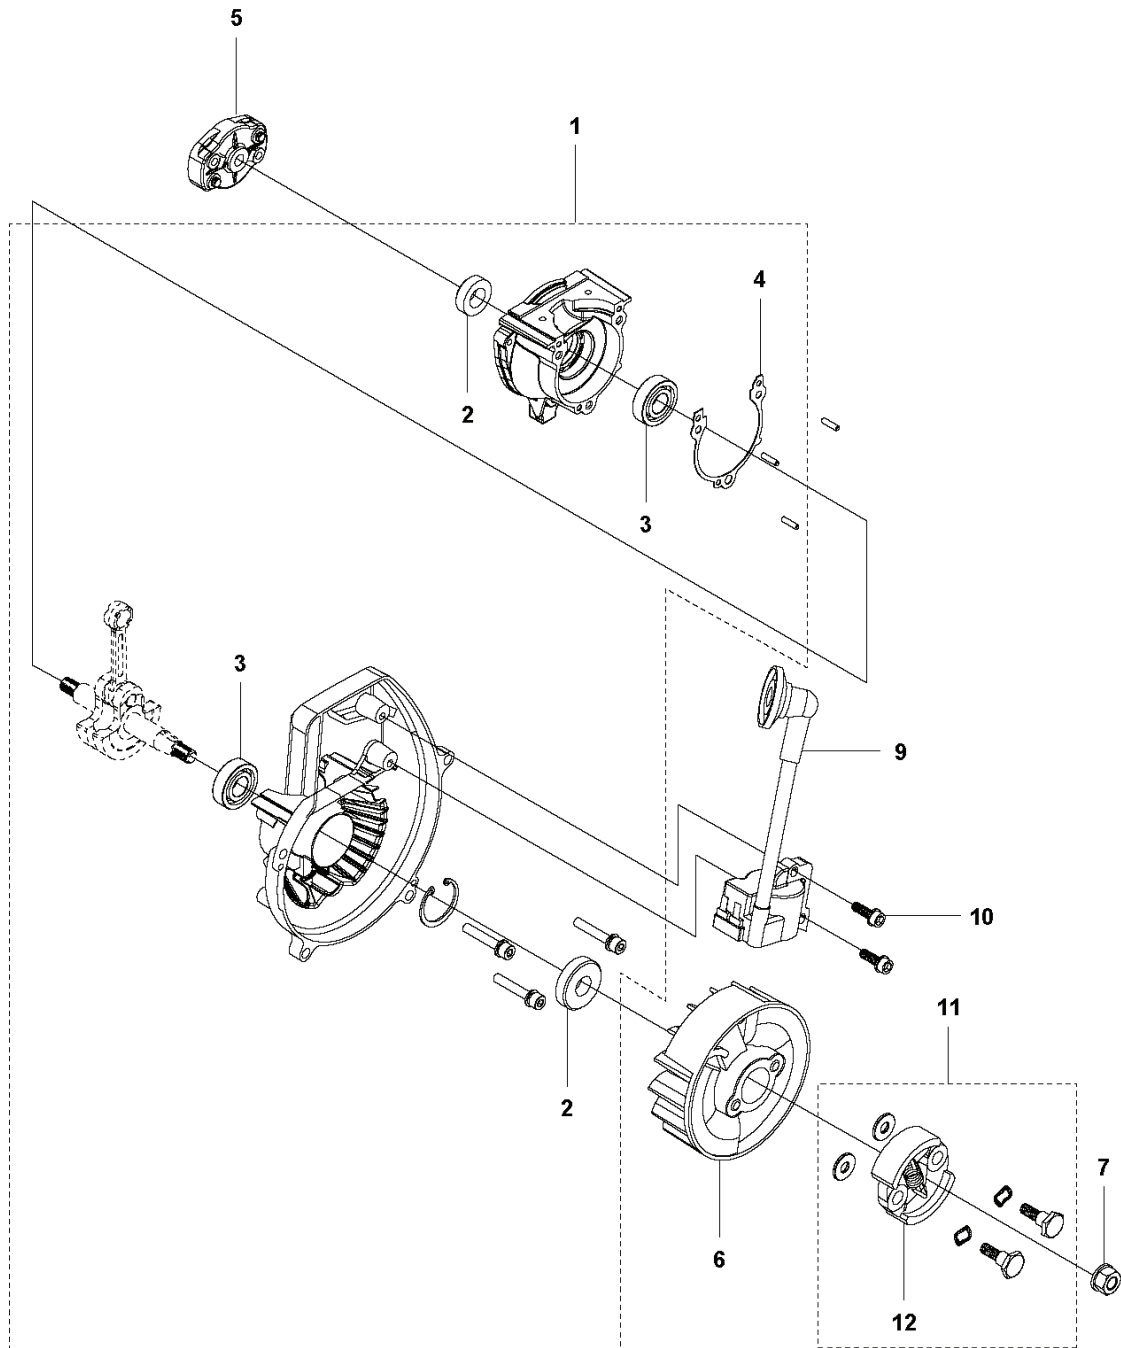

SPARE PARTS CATALOGUE
: HUSQVARNA 321SP PORTABLE SPRAYER

Spare Parts List

SPARE PARTS LIST

321SP
CYLINDER PISTON

REF.	PART NO.	DESCRIPTION	REMARK	QTY.	KIT
1	531147359	CYLINDER ASSY		1	
2	589877401	SCREW		1	
3	589535801	GASKET		1	
4	590210901	PISTON ASSY		1	
5	589537001	PISTON RING		1	
6	737440800	CIRCLIP		1	
7	531147358	CRANKSHAFT ASSY		1	
8	531147379	KEY		1	
9	589788201	SPARK PLUG		1	

**321SP
CRANKCASE & CLUTCHDRUM**

REF.	PART NO.	DESCRIPTION	REMARK	QTY.	KIT
1	531147357	CRANKCASE KIT		1	
2	531147387	SEAL		1	
3	503251701	BALL BEARING		1	
4	589536501	GASKET		1	
5	589539401	BRIDGE		1	
6	589540201	FLYWHEEL		1	
7	530015917	NUT		1	
9	589540401	IGNITION MODULE ASSY		1	
10	589877401	SCREW		1	
11	531147356	CLUTCH ASSY		1	
12	589539601	CLUTCH		1	

321SP
HOUSING

REF.	PART NO.	DESCRIPTION	REMARK	QTY.	KIT
1	531147373	HOUSING		1	
2	589877402	SCREW		1	

321SP
STARTER

REF.	PART NO.	DESCRIPTION	REMARK	QTY.	KIT
1	590211301	STARTER ASSY		1	
2	590211401	PULLEY ASSY		1	
4	589822901	COIL SPRING		1	
5	536628101	PAWL		1	
7	575489501	STARTER HANDLE		1	
8	536628201	PULLEY KIT		1	
9	589823201	COIL SPRING		1	
10	589823401	DRIVER		1	

**321SP
AIR FILTER**

REF.	PART NO.	DESCRIPTION	REMARK	QTY.	KIT
1	531147348	AIR FILTER ASSY		1	
2	589541701	KNOB		1	
3	589542101	AIR FILTER		1	
4	531147352	CARBURETTOR		1	
5	531147367	GASKET KIT		1	
7	589541401	GASKET		1	