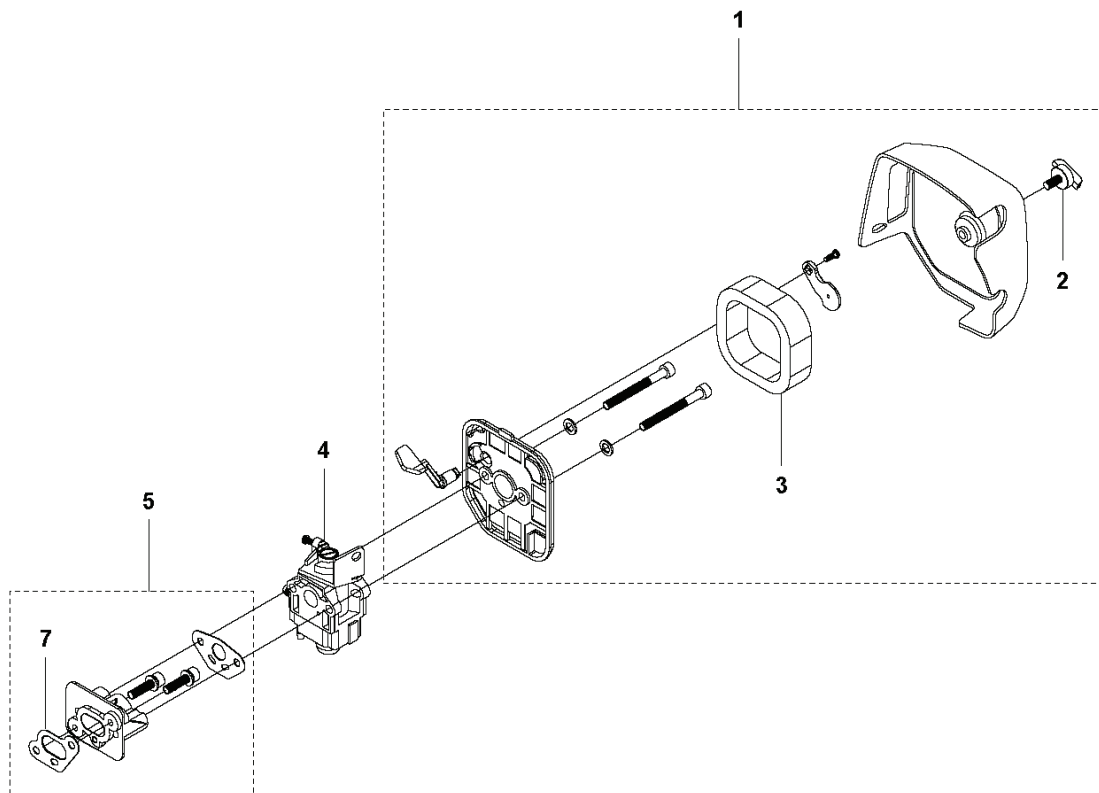

SPARE PARTS CATALOGUE
: HUSQVARNA 321SP PORTABLE SPRAYER

Spare Parts List

SPARE PARTS LIST

321SP
CYLINDER PISTON

REF.	PART NO.	DESCRIPTION	REMARK	QTY.	KIT
1	531147359	CYLINDER ASSY		1	
2	589877401	SCREW		1	
3	589535801	GASKET		1	
4	590210901	PISTON ASSY		1	
5	589537001	PISTON RING		1	
6	737440800	CIRCLIP		1	
7	531147358	CRANKSHAFT ASSY		1	
8	531147379	KEY		1	
9	589788201	SPARK PLUG		1	

**321SP
CRANKCASE & CLUTCHDRUM**

REF.	PART NO.	DESCRIPTION	REMARK	QTY.	KIT
1	531147357	CRANKCASE KIT		1	
2	531147387	SEAL		1	
3	503251701	BALL BEARING		1	
4	589536501	GASKET		1	
5	589539401	BRIDGE		1	
6	589540201	FLYWHEEL		1	
7	530015917	NUT		1	
9	589540401	IGNITION MODULE ASSY		1	
10	589877401	SCREW		1	
11	531147356	CLUTCH ASSY		1	
12	589539601	CLUTCH		1	

321SP
HOUSING

REF.	PART NO.	DESCRIPTION	REMARK	QTY.	KIT
1	531147373	HOUSING		1	
2	589877402	SCREW		1	

321SP
STARTER

REF.	PART NO.	DESCRIPTION	REMARK	QTY.	KIT
1	590211301	STARTER ASSY		1	
2	590211401	PULLEY ASSY		1	
4	589822901	COIL SPRING		1	
5	536628101	PAWL		1	
7	575489501	STARTER HANDLE		1	
8	536628201	PULLEY KIT		1	
9	589823201	COIL SPRING		1	
10	589823401	DRIVER		1	

**321SP
AIR FILTER**

REF.	PART NO.	DESCRIPTION	REMARK	QTY.	KIT
1	531147348	AIR FILTER ASSY		1	
2	589541701	KNOB		1	
3	589542101	AIR FILTER		1	
4	531147352	CARBURETTOR		1	
5	531147367	GASKET KIT		1	
7	589541401	GASKET		1	