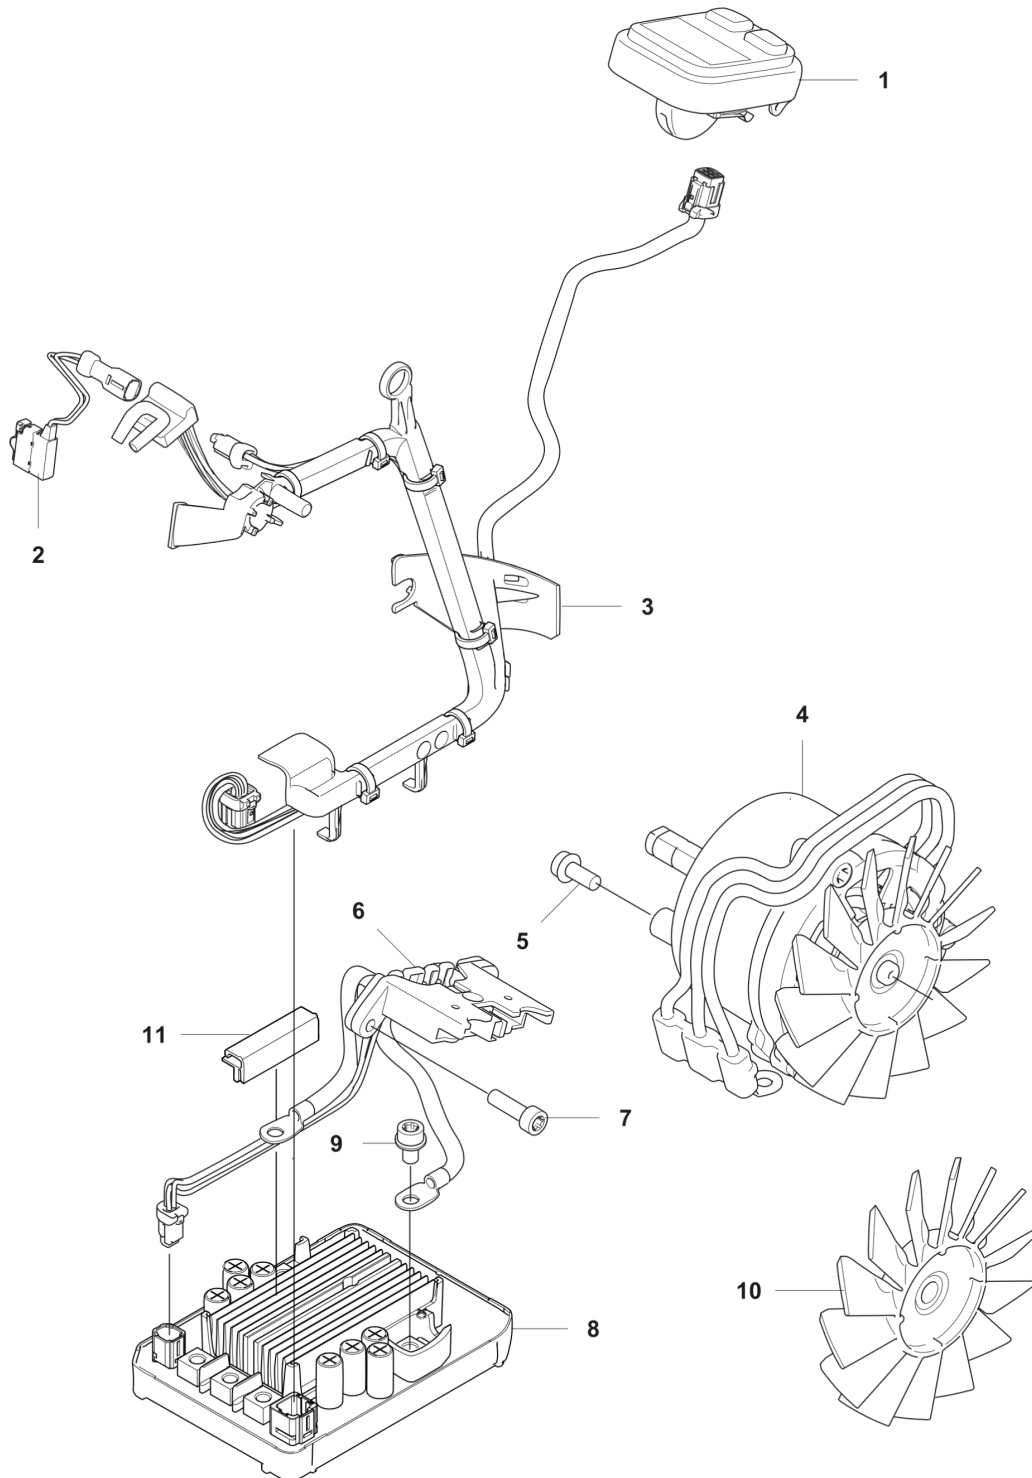

SPARE PARTS CATALOGUE

: HUSQVARNA 540I XP®

Spare Parts List

SPARE PARTS LIST

C 540iXP
CHAIN BRAKE

970572400, 970572500, 970572800, 970572700

REF.	PART NO.	DESCRIPTION	REMARK	QTY.	KIT
1	526221801	SCREW CITXPANT		4	
2	593641601	COVER		1	
3	595026101	BRAKE SPRING		1	
4	596302401	WASHER		2	
5	599231901	KNEE JOINT ASSY		1	
6	585590301	BRAKE BAND		1	
7	596953601	CHASSIS ASSY		1	
8	573925801	SCREW ITXSCFT		6	
9	525824904	SCREW ITXSCM		1	
10	593722301	DRIVE LINK		1	
11	599976901	OIL HOSE		1	
12	505201201	CATCH		1	
13	599976801	OIL HOSE		1	
14	503967501	OIL PLUMMET		1	
15	503436501	POSITION SPRING		1	
16	537210701	SPRING GUIDE		1	
17	531344901	OIL TANK		1	
18	594919801	HAND GUARD		1	
19	594919601	HAND GUARD		1	
20	580284201	SCREW		1	
21	544180103	OIL PUMP ASSY		1	
22	522620003	TANK CAP ASSY		1	
23	589241101	GASKET		1	

D 540iXP
ELECTRIC

9705727XX, 9705728XX

REF.	PART NO.	DESCRIPTION	REMARK	QTY.	KIT
1	536486701	CONTROL PANEL		1	
2	593954101	MICRO SWITCH		1	
3	536179701	WIRING ASSY		1	
4	598402501	MOTOR ASSY		1	
5	525755105	SCREW ITXSCFM		3	
6	593083801	WIRING ASSY		1	
7	580292901	SCREW ITXSCT		2	
8	546953701	CONTROL UNIT		1	
9	525755107	SCREW ITXSCFM		5	
10	593782601	FAN		1	
11	599274801	BRACKET		1	

C 540iXP
CHAIN BRAKE

9678640XX, 9678641XX, 9679839XX, 9679840XX

REF.	PART NO.	DESCRIPTION	REMARK	QTY.	KIT
1	526221801	SCREW CITXPANT		4	
2	593641601	COVER	Brake	1	
3	595026101	BRAKE SPRING		1	
4	596302401	WASHER	Locking	2	
5	599231901	KNEE JOINT ASSY		1	
6	585590301	BRAKE BAND		1	
7	596953601	CHASSIS ASSY	Rear handle	1	
8	573925801	SCREW ITXSCFT		6	
9	525824904	SCREW ITXSCM		1	
10	593722301	DRIVE LINK	Knee Joint	1	
12	505201201	CATCH		1	
13	592920801	OIL HOSE		1	
14	503967501	OIL PLUMMET		1	
15	503436501	POSITION SPRING		1	
16	537210701	SPRING GUIDE		1	
17	531344901	OIL TANK		1	
18	594919801	HAND GUARD		1	
19	594919601	HAND GUARD		1	
20	580284201	SCREW		1	
21	544180103	OIL PUMP ASSY		1	
22	522620003	TANK CAP ASSY		1	
23	589241101	GASKET		1	