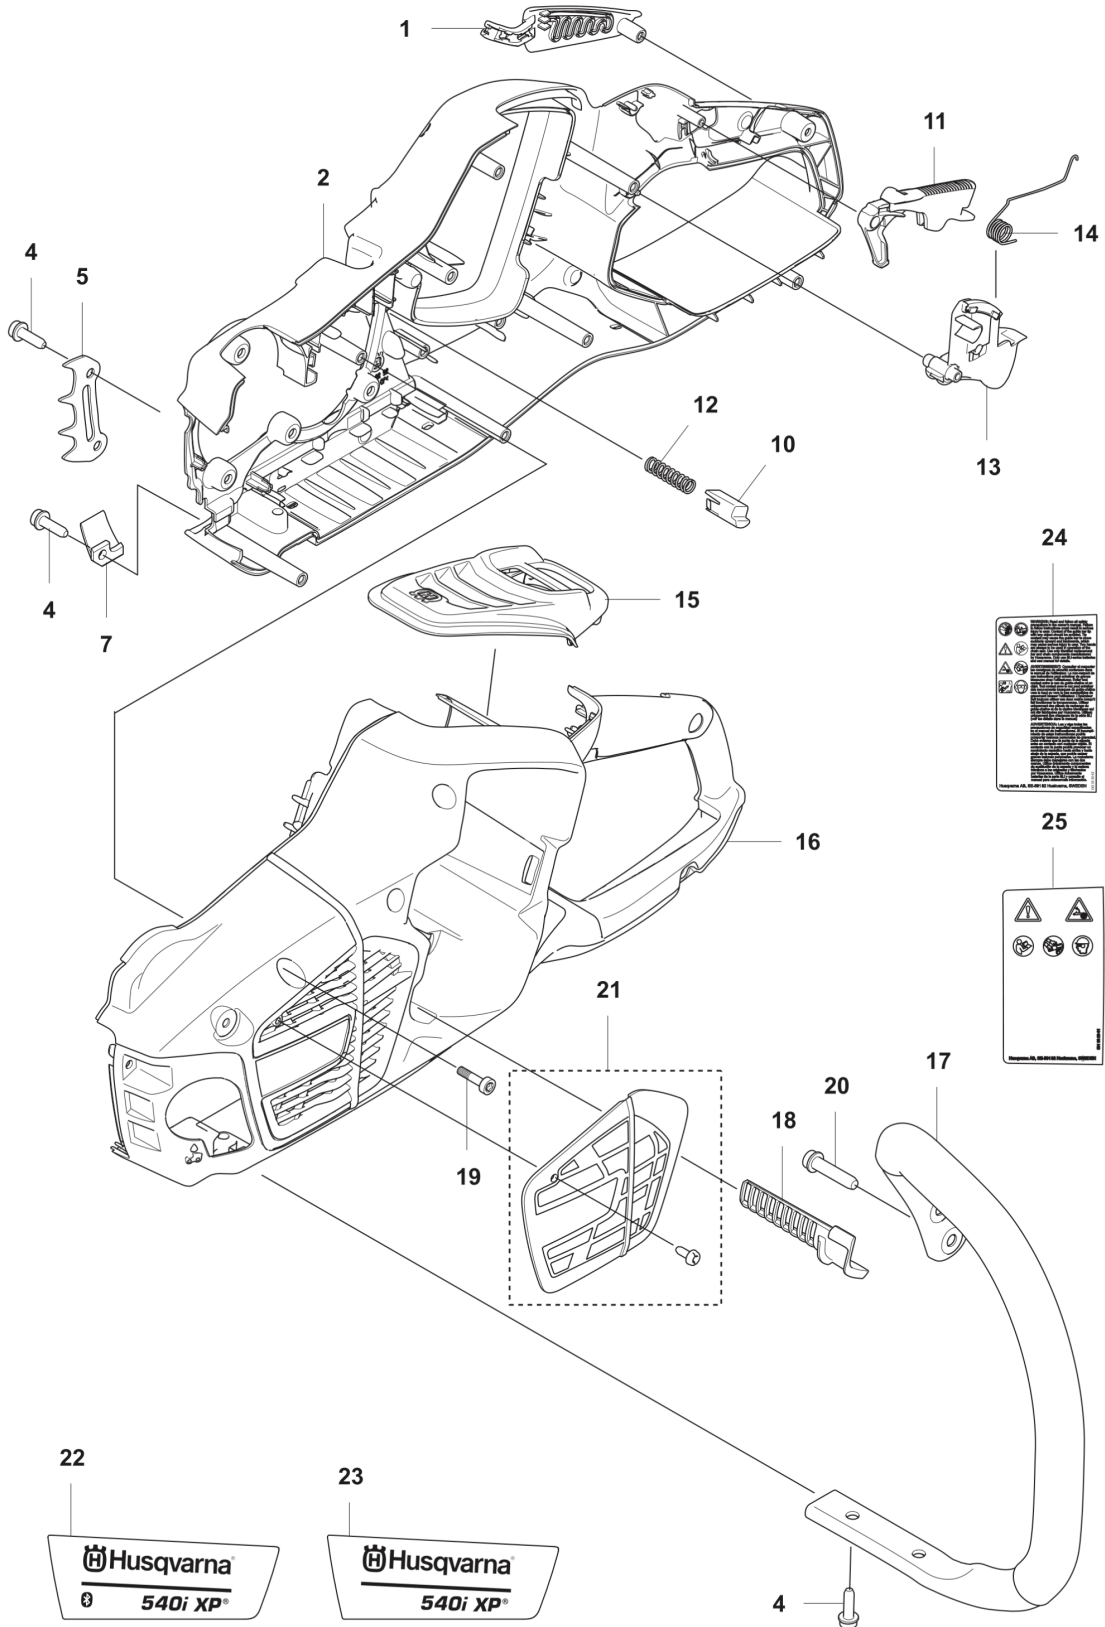

A 540iXP
CHASSIS

REF.	PART NO.	DESCRIPTION	REMARK	QTY.	KIT
1	595871301	HANDLE INSERT		1	
2	594929202	CHASSIS		1	
4	573925801	SCREW ITXSCFT		2	
5	577286601	SPIKE	Inner	1	
7	505288501	CHAIN CATCHER		1	
10	577996601	PUSH BUTTON		1	
11	589273901	THROTTLE LOCKOUT		1	
12	585480001	SPRING		1	
13	595834001	THROTTLE TRIGGER		1	
14	593064201	SPRING		1	
15	595307201	COVER	Air outlet	1	
16	594929301	CHASSIS	Flywheel side	1	
17	593988303	FRONT HANDLE ASSY		1	
18	594035702	AIR INTAKE		1	
19	580292901	SCREW ITXSCFT		10	
20	525798103	SCREW ITXSCFT		2	
21	597682801	COVER KIT		1	
22	597020301	DECAL		1	
23	597020302	DECAL		1	
24	531081901	LABEL		1	
25	531082001	LABEL		1