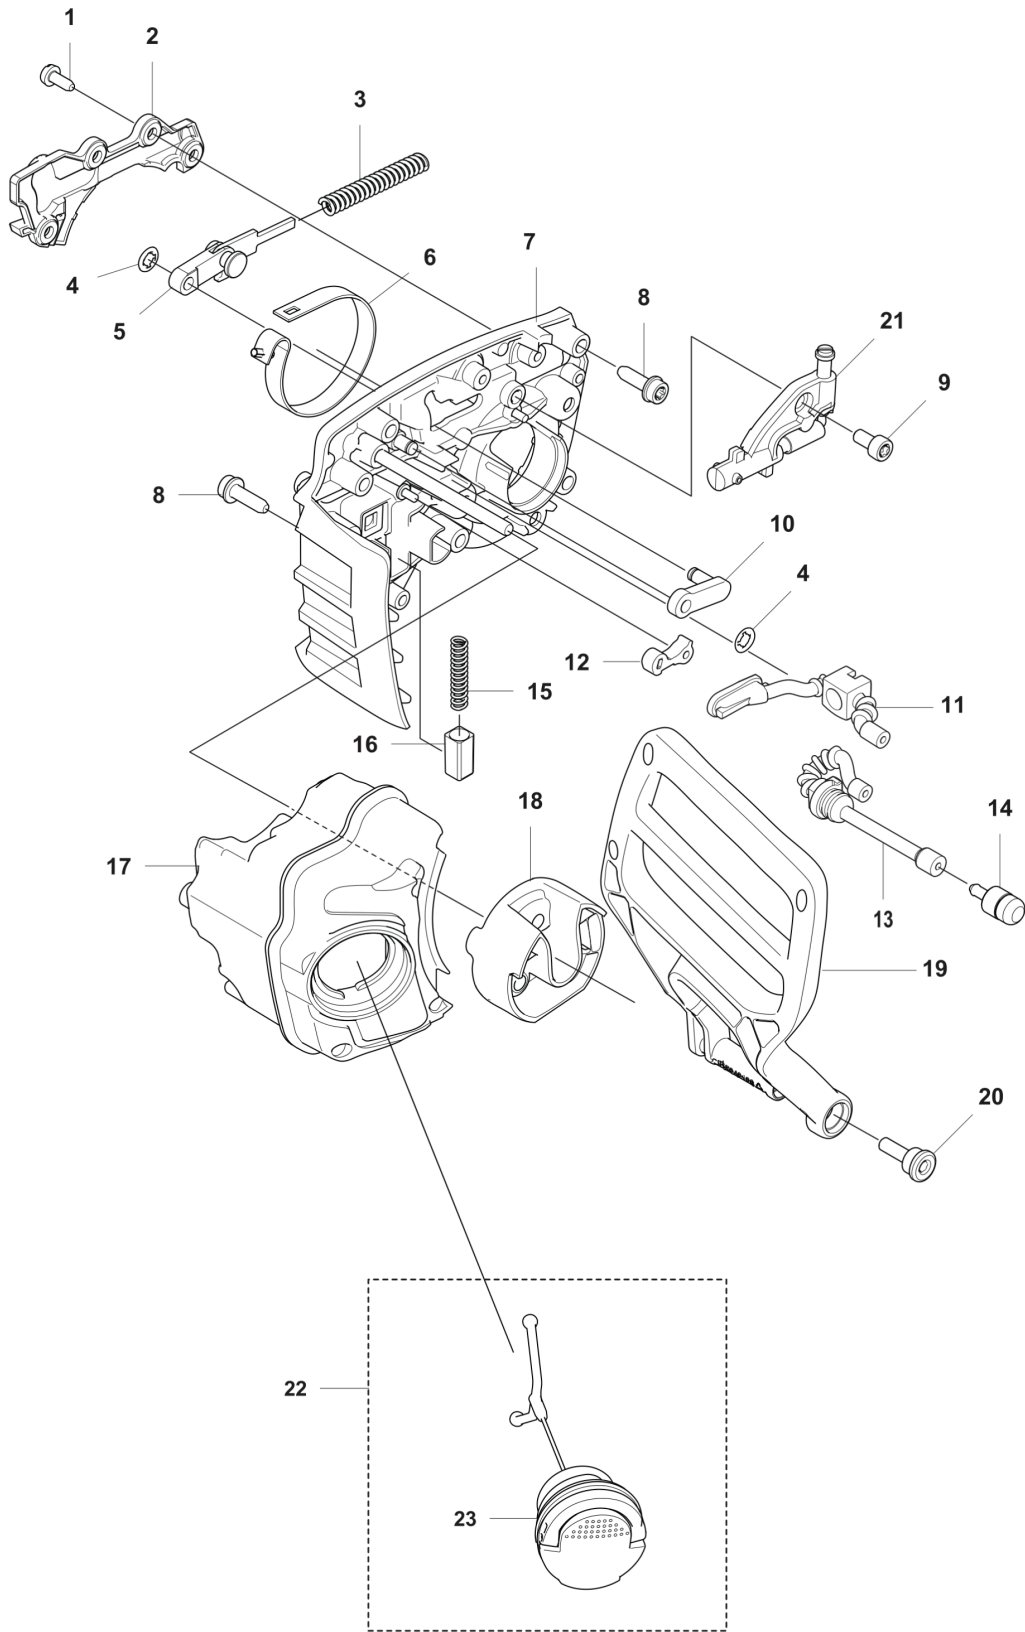

SPARE PARTS CATALOGUE

: HUSQVARNA 540I XP®

Spare Parts List

SPARE PARTS LIST

C 540iXP
CHAIN BRAKE

970572400, 970572500, 970572800, 970572700

REF.	PART NO.	DESCRIPTION	REMARK	QTY.	KIT
1	526221801	SCREW CITXPANT		4	
2	593641601	COVER		1	
3	595026101	BRAKE SPRING		1	
4	596302401	WASHER		2	
5	599231901	KNEE JOINT ASSY		1	
6	585590301	BRAKE BAND		1	
7	596953601	CHASSIS ASSY		1	
8	573925801	SCREW ITXSCFT		6	
9	525824904	SCREW ITXSCM		1	
10	593722301	DRIVE LINK		1	
11	599976901	OIL HOSE		1	
12	505201201	CATCH		1	
13	599976801	OIL HOSE		1	
14	503967501	OIL PLUMMET		1	
15	503436501	POSITION SPRING		1	
16	537210701	SPRING GUIDE		1	
17	531344901	OIL TANK		1	
18	594919801	HAND GUARD		1	
19	594919601	HAND GUARD		1	
20	580284201	SCREW		1	
21	544180103	OIL PUMP ASSY		1	
22	522620003	TANK CAP ASSY		1	
23	589241101	GASKET		1	

D 540iXP
ELECTRIC

9705727XX, 9705728XX

REF.	PART NO.	DESCRIPTION	REMARK	QTY.	KIT
1	536486701	CONTROL PANEL		1	
2	593954101	MICRO SWITCH		1	
3	536179701	WIRING ASSY		1	
4	598402501	MOTOR ASSY		1	
5	525755105	SCREW ITXSCFM		3	
6	593083801	WIRING ASSY		1	
7	580292901	SCREW ITXSCT		2	
8	546953701	CONTROL UNIT		1	
9	525755107	SCREW ITXSCFM		5	
10	593782601	FAN		1	
11	599274801	BRACKET		1	

C 540iXP
CHAIN BRAKE

9678640XX, 9678641XX, 9679839XX, 9679840XX

REF.	PART NO.	DESCRIPTION	REMARK	QTY.	KIT
1	526221801	SCREW CITXPANT		4	
2	593641601	COVER	Brake	1	
3	595026101	BRAKE SPRING		1	
4	596302401	WASHER	Locking	2	
5	599231901	KNEE JOINT ASSY		1	
6	585590301	BRAKE BAND		1	
7	596953601	CHASSIS ASSY	Rear handle	1	
8	573925801	SCREW ITXSCFT		6	
9	525824904	SCREW ITXSCM		1	
10	593722301	DRIVE LINK	Knee Joint	1	
12	505201201	CATCH		1	
13	592920801	OIL HOSE		1	
14	503967501	OIL PLUMMET		1	
15	503436501	POSITION SPRING		1	
16	537210701	SPRING GUIDE		1	
17	531344901	OIL TANK		1	
18	594919801	HAND GUARD		1	
19	594919601	HAND GUARD		1	
20	580284201	SCREW		1	
21	544180103	OIL PUMP ASSY		1	
22	522620003	TANK CAP ASSY		1	
23	589241101	GASKET		1	