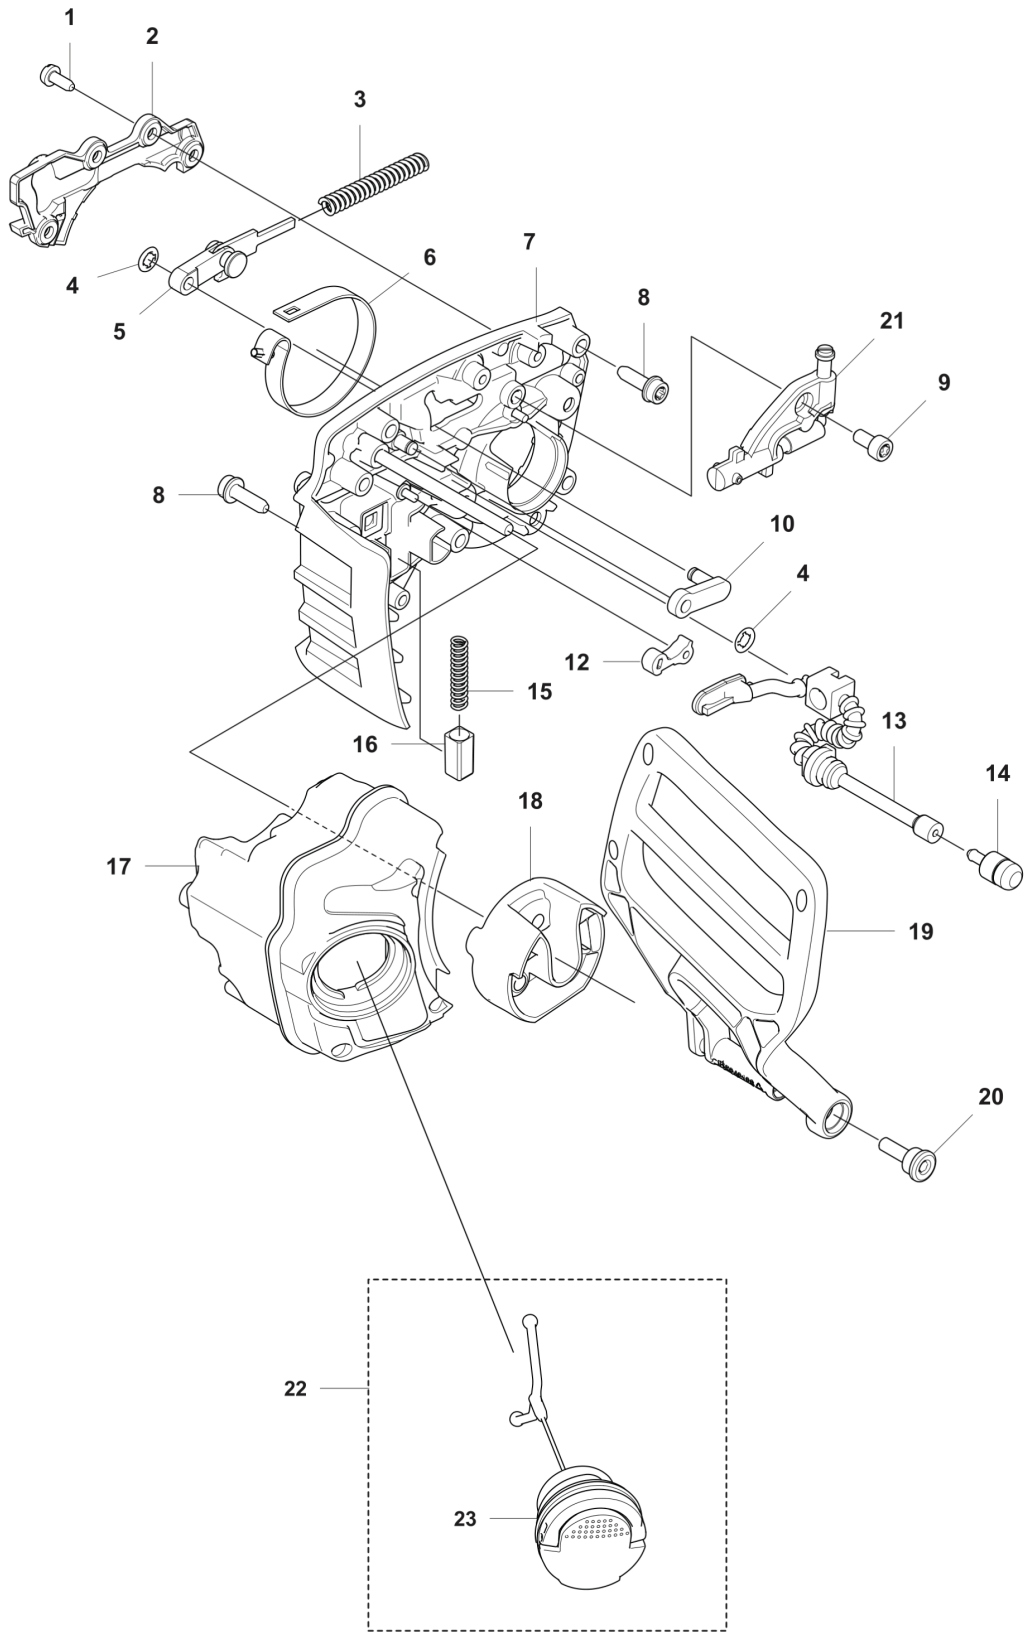

SPARE PARTS CATALOGUE

: HUSQVARNA 540I XP®

Spare Parts List

SPARE PARTS LIST

C 540iXP
CHAIN BRAKE

970572400, 970572500, 970572800, 970572700

REF.	PART NO.	DESCRIPTION	REMARK	QTY.	KIT
1	526221801	SCREW CITXPANT		4	
2	593641601	COVER		1	
3	595026101	BRAKE SPRING		1	
4	596302401	WASHER		2	
5	599231901	KNEE JOINT ASSY		1	
6	585590301	BRAKE BAND		1	
7	596953601	CHASSIS ASSY		1	
8	573925801	SCREW ITXSCFT		6	
9	525824904	SCREW ITXSCM		1	
10	593722301	DRIVE LINK		1	
11	599976901	OIL HOSE		1	
12	505201201	CATCH		1	
13	599976801	OIL HOSE		1	
14	503967501	OIL PLUMMET		1	
15	503436501	POSITION SPRING		1	
16	537210701	SPRING GUIDE		1	
17	531344901	OIL TANK		1	
18	594919801	HAND GUARD		1	
19	594919601	HAND GUARD		1	
20	580284201	SCREW		1	
21	544180103	OIL PUMP ASSY		1	
22	522620003	TANK CAP ASSY		1	
23	589241101	GASKET		1	

D 540iXP
ELECTRIC

9705727XX, 9705728XX

REF.	PART NO.	DESCRIPTION	REMARK	QTY.	KIT
1	536486701	CONTROL PANEL		1	
2	593954101	MICRO SWITCH		1	
3	536179701	WIRING ASSY		1	
4	598402501	MOTOR ASSY		1	
5	525755105	SCREW ITXSCFM		3	
6	593083801	WIRING ASSY		1	
7	580292901	SCREW ITXSCT		2	
8	546953701	CONTROL UNIT		1	
9	525755107	SCREW ITXSCFM		5	
10	593782601	FAN		1	
11	599274801	BRACKET		1	

C 540iXP
CHAIN BRAKE

9678640XX, 9678641XX, 9679839XX, 9679840XX

REF.	PART NO.	DESCRIPTION	REMARK	QTY.	KIT
1	526221801	SCREW CITXPANT		4	
2	593641601	COVER	Brake	1	
3	595026101	BRAKE SPRING		1	
4	596302401	WASHER	Locking	2	
5	599231901	KNEE JOINT ASSY		1	
6	585590301	BRAKE BAND		1	
7	596953601	CHASSIS ASSY	Rear handle	1	
8	573925801	SCREW ITXSCFT		6	
9	525824904	SCREW ITXSCM		1	
10	593722301	DRIVE LINK	Knee Joint	1	
12	505201201	CATCH		1	
13	592920801	OIL HOSE		1	
14	503967501	OIL PLUMMET		1	
15	503436501	POSITION SPRING		1	
16	537210701	SPRING GUIDE		1	
17	531344901	OIL TANK		1	
18	594919801	HAND GUARD		1	
19	594919601	HAND GUARD		1	
20	580284201	SCREW		1	
21	544180103	OIL PUMP ASSY		1	
22	522620003	TANK CAP ASSY		1	
23	589241101	GASKET		1	