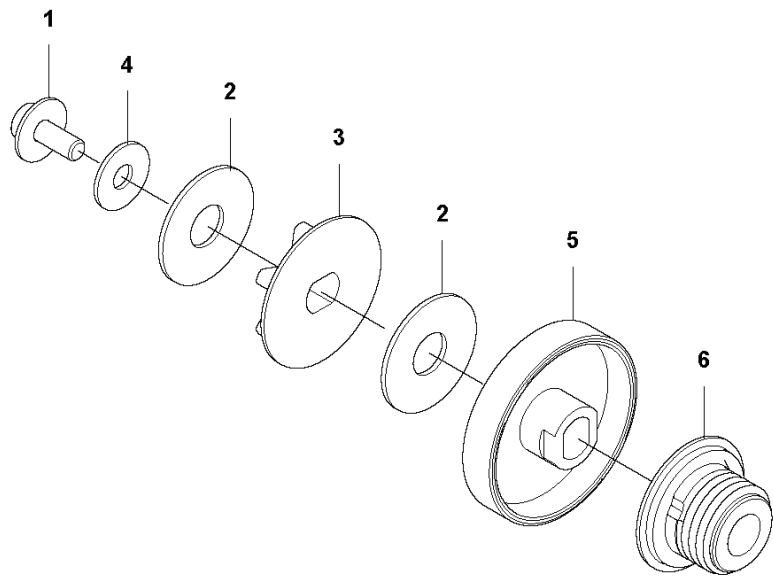

B 540iXP
CLUTCH

14