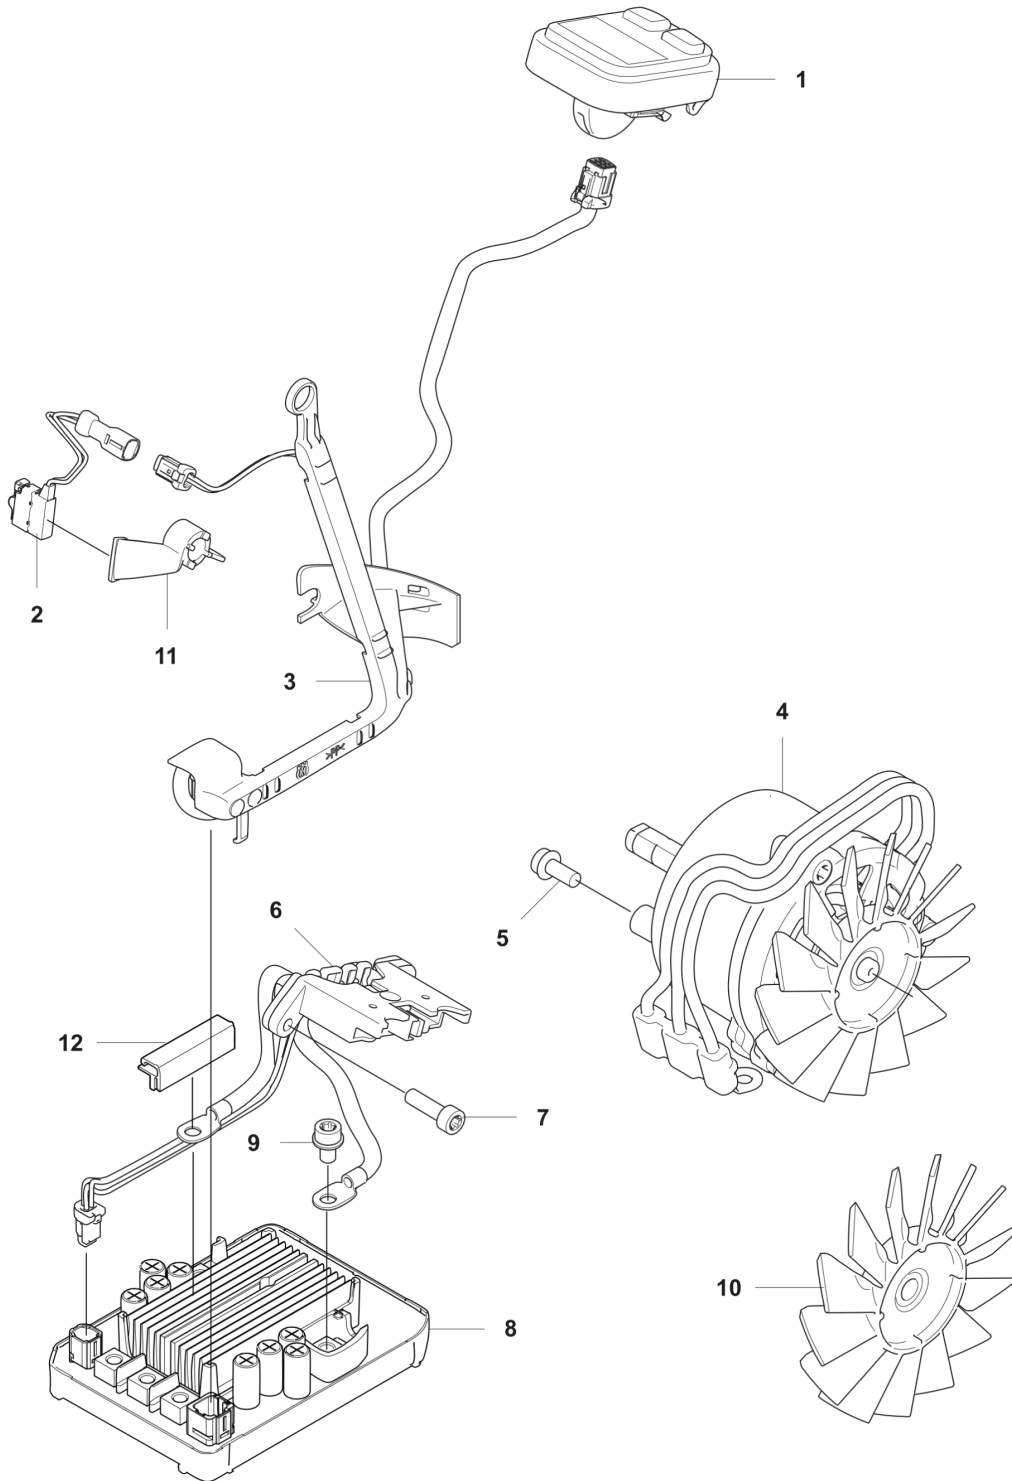

D 540iXP
ELECTRIC

9679839XX, 9679840XX

REF.	PART NO.	DESCRIPTION	REMARK	QTY.	KIT
1	593914901	CONTROL PANEL	Small without BT	1	
2	593954101	MICRO SWITCH		1	
3	596786701	WIRING ASSY		1	
4	598402501	MOTOR ASSY	1800W, 36V, BLDC, 3 PHASES	1	
5	525755105	SCREW ITXSCFM		3	
6	593083801	WIRING ASSY		1	
7	580292901	SCREW ITXSCT		2	
8	598858902	CONTROL UNIT		1	
9	525755107	SCREW ITXSCFM		5	
10	593782601	FAN		1	
11	598760201	BRACKET		1	
12	599274801	BRACKET		1