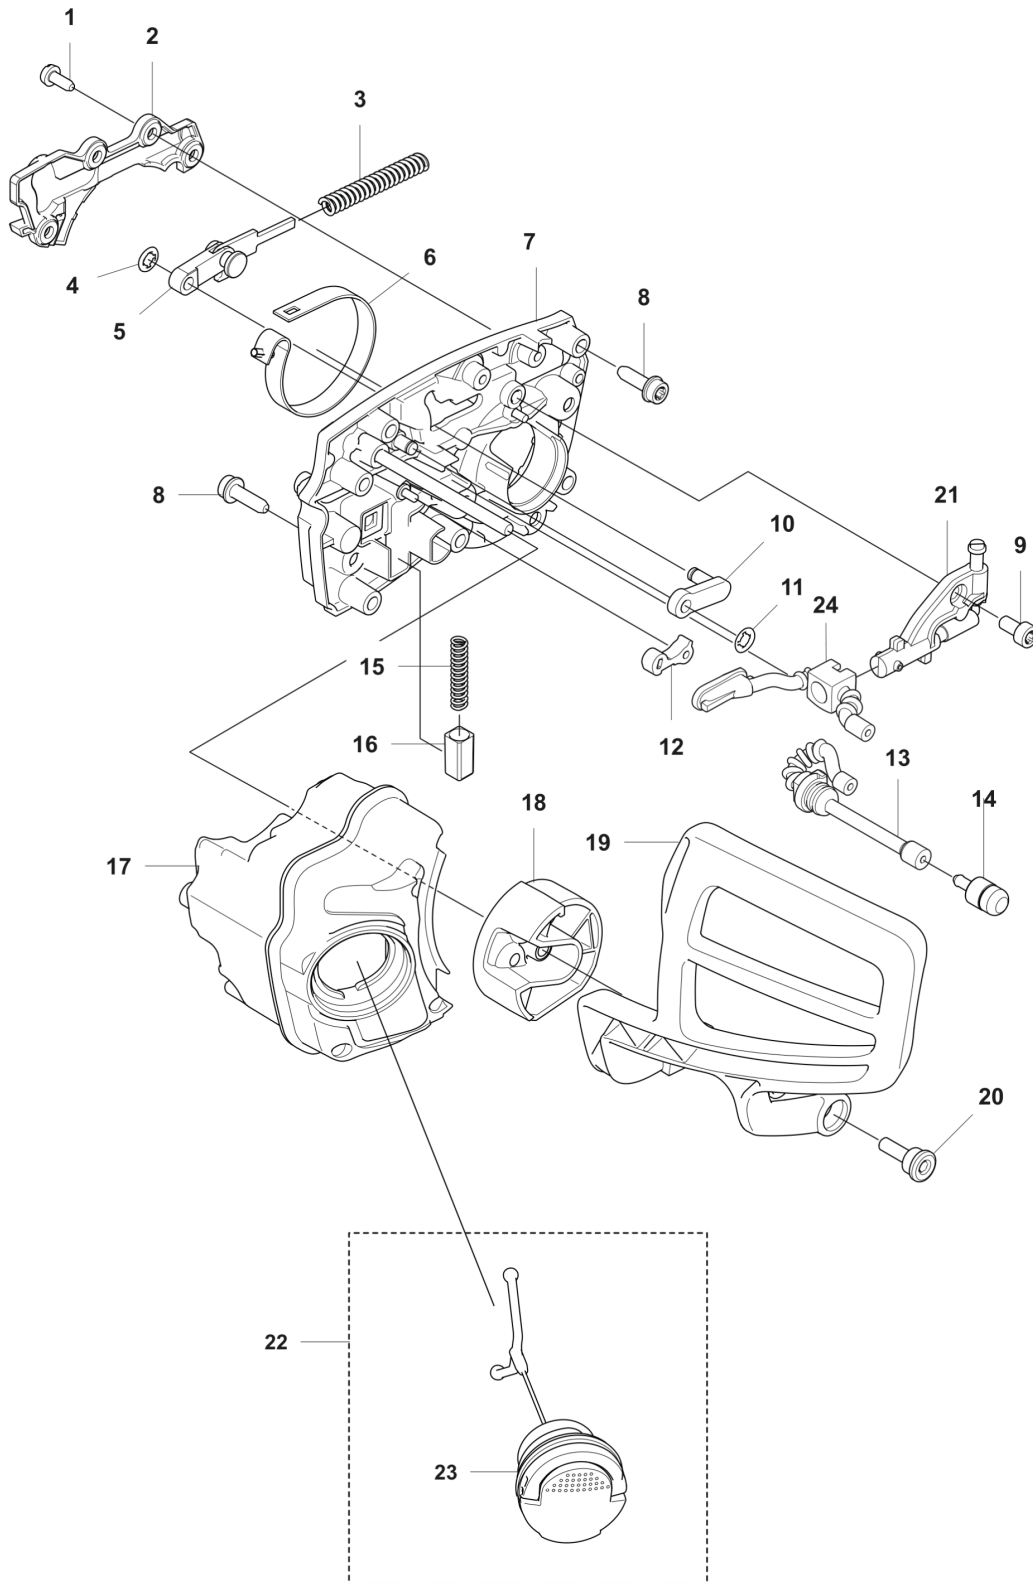

C T540iXP
CHAIN BRAKE

9705723XX, 9705726XX

REF.	PART NO.	DESCRIPTION	REMARK	QTY.	KIT
1	526221801	SCREW CITXPANT		4	
2	593641601	COVER		1	
3	595026101	BRAKE SPRING		1	
4	596302401	WASHER		1	
5	593722101	KNEE JOINT ASSY		1	
6	585590301	BRAKE BAND		1	
7	596272401	CHASSIS ASSY		1	
8	573925801	SCREW ITXSCFT		7	
9	725532555	SCREW IHSCM		1	
10	593722301	DRIVE LINK		1	
11	596302401	WASHER		1	
12	505201201	CATCH		1	
13	599976801	OIL HOSE		1	
14	504710003	OIL PLUMMET		1	
15	503436501	POSITION SPRING		1	
16	537210701	SPRING GUIDE		1	
17	531344901	OIL TANK		1	
18	593191801	HAND GUARD		1	
19	593191901	HAND GUARD		1	
20	580284201	SCREW		1	
21	544180103	OIL PUMP ASSY		1	
22	522620003	TANK CAP ASSY		1	
23	589241101	GASKET		1	
24	599976901	OIL HOSE		1