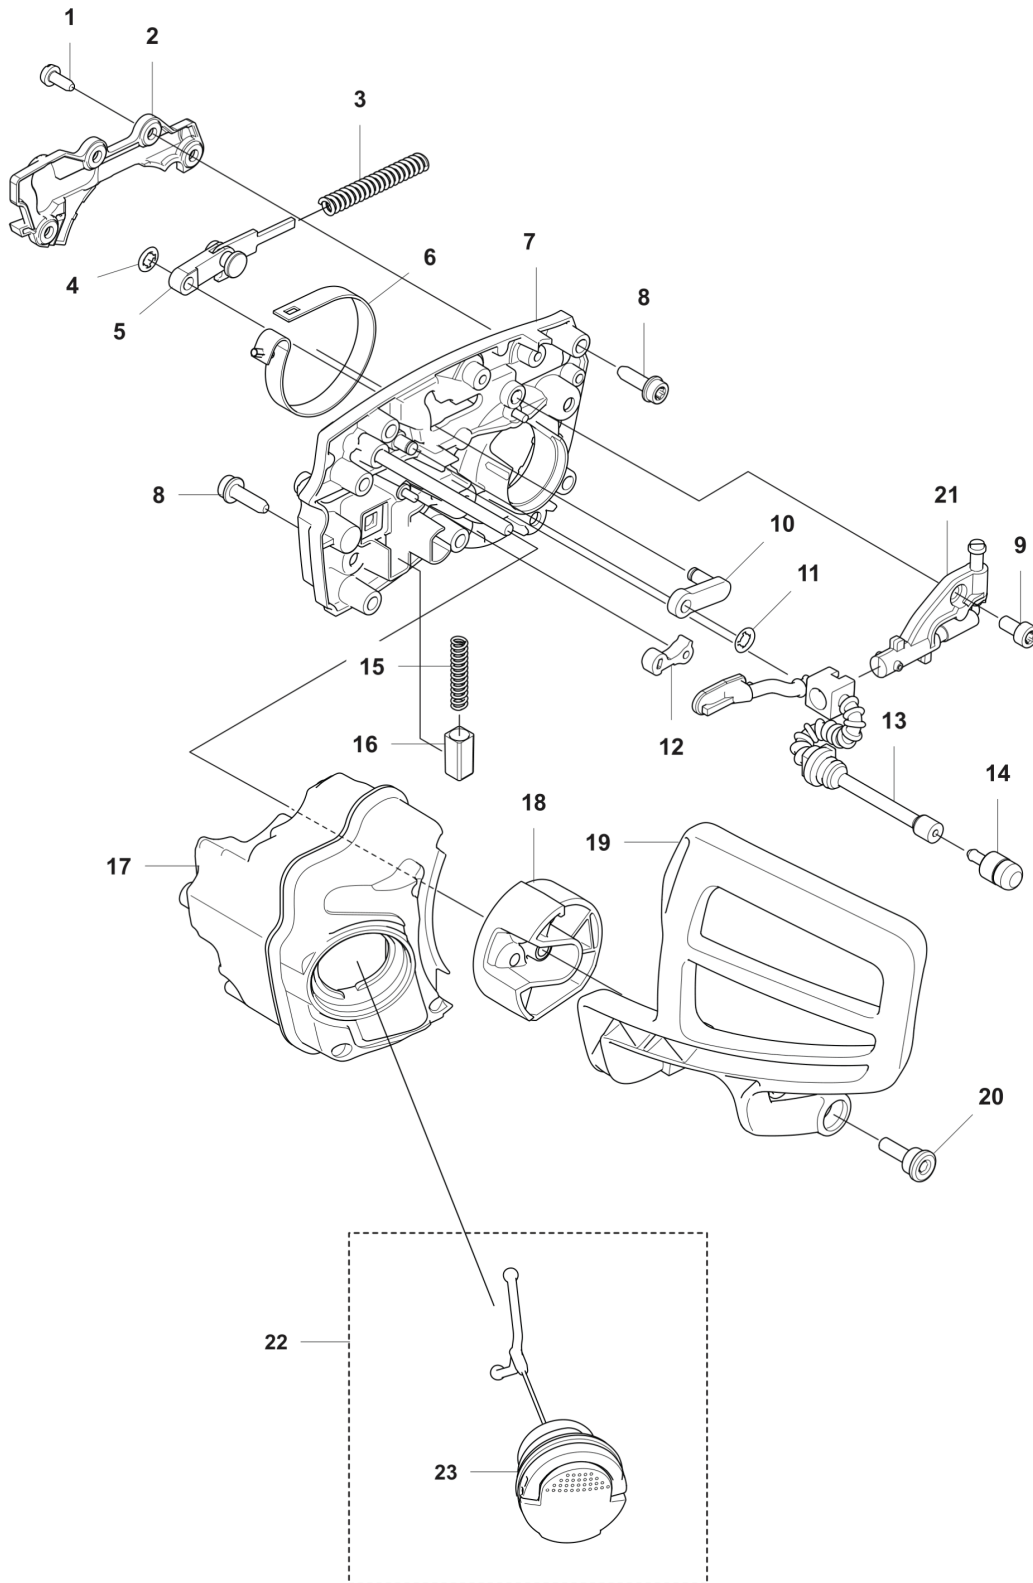

# **SPARE PARTS LIST**

# A T540iXP CHASSIS

REF.	PART NO.	DESCRIPTION	REMARK	QTY.	KIT
1	593049101	HANDLE INSERT		1	
2	593048302	CHASSIS		1	
3	522847901	SCREW ITXSCFM		1	
4	573925801	SCREW ITXSCFT		3	
5	577286601	SPIKE	Inner	1	
6	593849501	AIR CONDUCTOR	Rear	1	
7	505288501	CHAIN CATCHER		1	
8	576381301	LOOP		1	
9	580860002	LOOP		1	
10	585480001	SPRING		1	
11	589273901	THROTTLE LOCKOUT		1	
12	577996601	PUSH BUTTON		1	
13	595307001	THROTTLE CONTROL ASSY		1	
14	593064201	SPRING		1	
15	593049001	COVER	Air Outlet	1	
16	593048403	CHASSIS		1	
17	593048501	FRONT HANDLE		1	
18	594035701	AIR INTAKE		1	
19	580292901	SCREW ITXSCT		10	
20	597682701	COVER KIT		1	
21	597020202	DECAL		1	
22	597020203	DECAL		1	
23	531082301	LABEL		1	
24	573925804	SCREW ITXSCFT		2	

**C** T540iXP  
CHAIN BRAKE

9678637XX, 9679836XX

REF.	PART NO.	DESCRIPTION	REMARK	QTY.	KIT
1	526221801	SCREW CITXPANT		4	
2	593641601	COVER	Brake	1	
3	595026101	BRAKE SPRING		1	
4	596302401	WASHER	Locking	1	
5	593722101	KNEE JOINT ASSY		1	
6	585590301	BRAKE BAND		1	
7	596272401	CHASSIS ASSY		1	
8	573925801	SCREW ITXSCFT		7	
9	725532555	SCREW IHSCM		1	
10	593722301	DRIVE LINK	Knee Joint	1	
11	596302401	WASHER	Locking	1	
12	505201201	CATCH		1	
13	592920801	OIL HOSE		1	
14	504710003	OIL PLUMMET		1	
15	503436501	POSITION SPRING		1	
16	537210701	SPRING GUIDE		1	
17	531344901	OIL TANK		1	
18	593191801	HAND GUARD		1	
19	593191901	HAND GUARD		1	
20	580284201	SCREW		1	
21	544180103	OIL PUMP ASSY		1	
22	522620003	TANK CAP ASSY		1	
23	589241101	GASKET		1	