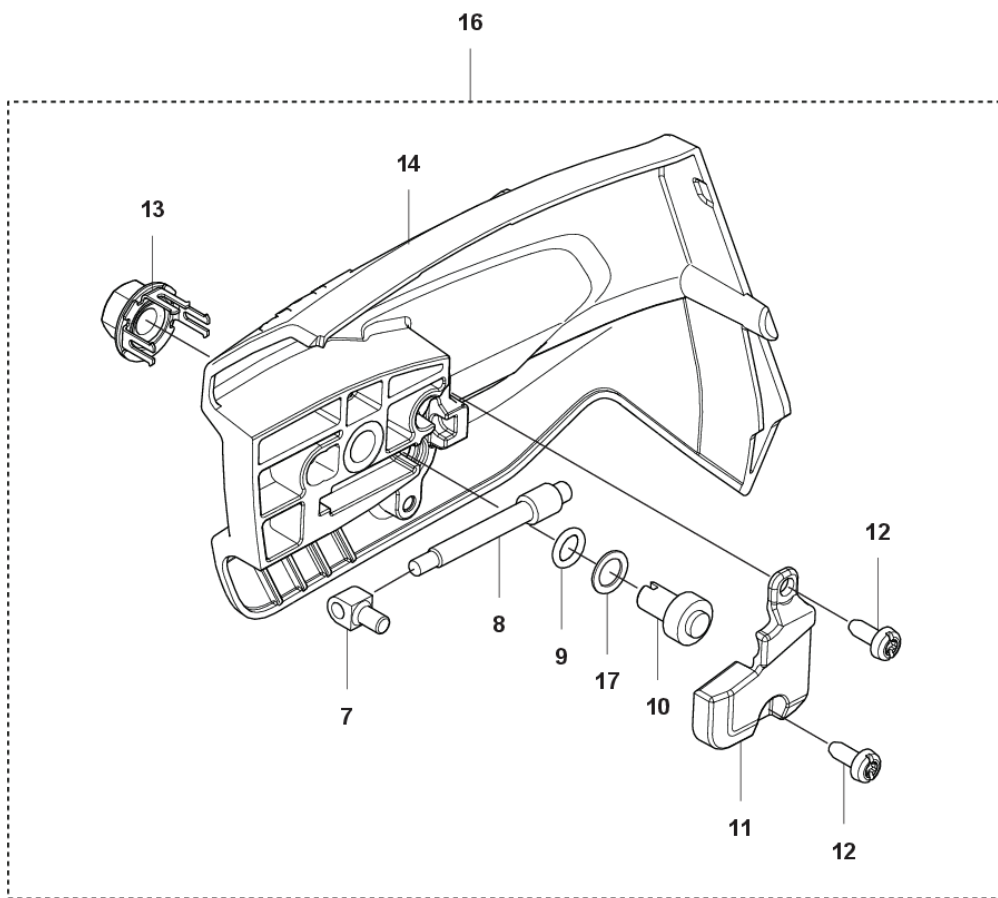

**C** T540iXP  
CHAIN BRAKE

9705723XX, 9705726XX

---

REF.	PART NO.	DESCRIPTION	REMARK	QTY.	KIT
1	526221801	SCREW CITXPANT		4	
2	593641601	COVER		1	
3	595026101	BRAKE SPRING		1	
4	596302401	WASHER		1	
5	593722101	KNEE JOINT ASSY		1	
6	585590301	BRAKE BAND		1	
7	596272401	CHASSIS ASSY		1	
8	573925801	SCREW ITXSCFT		7	
9	725532555	SCREW IHSCM		1	
10	593722301	DRIVE LINK		1	
11	596302401	WASHER		1	
12	505201201	CATCH		1	
13	599976801	OIL HOSE		1	
14	504710003	OIL PLUMMET		1	
15	503436501	POSITION SPRING		1	
16	537210701	SPRING GUIDE		1	
17	531344901	OIL TANK		1	
18	593191801	HAND GUARD		1	
19	593191901	HAND GUARD		1	
20	580284201	SCREW		1	
21	544180103	OIL PUMP ASSY		1	
22	522620003	TANK CAP ASSY		1	
23	589241101	GASKET		1	
24	599976901	OIL HOSE		1	

**B** T540iXP  
CLUTCH

REF.	PART NO.	DESCRIPTION	REMARK	QTY.	KIT
1	525755105	SCREW ITXSCFM		1	
2	597670101	DISC SPRING		2	
3	594035201	SPUR SPROCKET	.325"mini - 7T - SP21G	1	
3	579534501	SPUR SPROCKET	1/4" - 8T	1	
3	535557401	SPUR SPROCKET	1/4"mini - 9T - SP11G	1	
4	503230035	WASHER		1	
5	593684401	BRAKE DRUM		1	
6	593784801	PUMP PINION		1	
7	588850301	PIN		1	
8	537397001	WORM SCREW		1	
9	740480702	O-RING		2	
10	599724101	WORM WHEEL		1	
11	505214501	COVER	Chain Tensioner	1	
12	526221801	SCREW CITXPANT		2	
13	505197301	NUT	Retainer Assy	1	
14	593051702	CLUTCH COVER		1	
16	593052002	CLUTCH COVER ASSY		1	
17	503230063	WASHER		1	