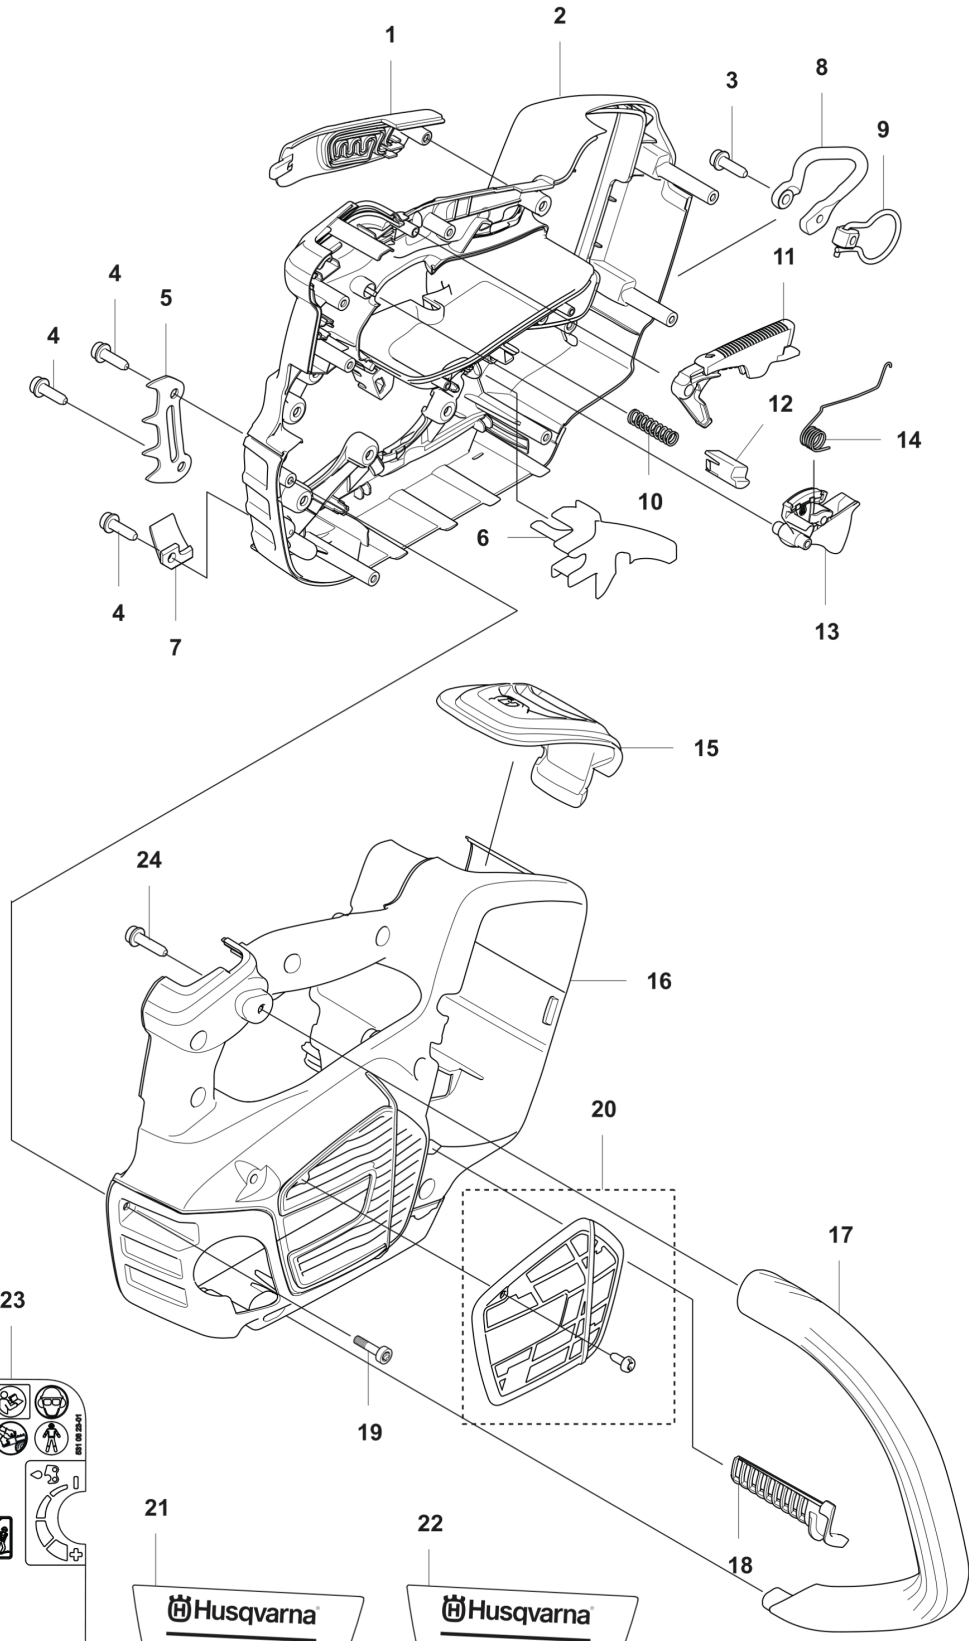

# **SPARE PARTS CATALOGUE**

**: HUSQVARNA T540I XP®**

Spare Parts List

---

# **SPARE PARTS LIST**

# A T540iXP CHASSIS

REF.	PART NO.	DESCRIPTION	REMARK	QTY.	KIT
1	593049101	HANDLE INSERT		1	
2	593048302	CHASSIS		1	
3	522847901	SCREW ITXSCFM		1	
4	573925801	SCREW ITXSCFT		3	
5	577286601	SPIKE	Inner	1	
6	593849501	AIR CONDUCTOR	Rear	1	
7	505288501	CHAIN CATCHER		1	
8	576381301	LOOP		1	
9	580860002	LOOP		1	
10	585480001	SPRING		1	
11	589273901	THROTTLE LOCKOUT		1	
12	577996601	PUSH BUTTON		1	
13	595307001	THROTTLE CONTROL ASSY		1	
14	593064201	SPRING		1	
15	593049001	COVER	Air Outlet	1	
16	593048403	CHASSIS		1	
17	593048501	FRONT HANDLE		1	
18	594035701	AIR INTAKE		1	
19	580292901	SCREW ITXSCT		10	
20	597682701	COVER KIT		1	
21	597020202	DECAL		1	
22	597020203	DECAL		1	
23	531082301	LABEL		1	
24	573925804	SCREW ITXSCFT		2	

**C** T540iXP  
CHAIN BRAKE

9678637XX, 9679836XX

REF.	PART NO.	DESCRIPTION	REMARK	QTY.	KIT
1	526221801	SCREW CITXPANT		4	
2	593641601	COVER	Brake	1	
3	595026101	BRAKE SPRING		1	
4	596302401	WASHER	Locking	1	
5	593722101	KNEE JOINT ASSY		1	
6	585590301	BRAKE BAND		1	
7	596272401	CHASSIS ASSY		1	
8	573925801	SCREW ITXSCFT		7	
9	725532555	SCREW IHSCM		1	
10	593722301	DRIVE LINK	Knee Joint	1	
11	596302401	WASHER	Locking	1	
12	505201201	CATCH		1	
13	592920801	OIL HOSE		1	
14	504710003	OIL PLUMMET		1	
15	503436501	POSITION SPRING		1	
16	537210701	SPRING GUIDE		1	
17	531344901	OIL TANK		1	
18	593191801	HAND GUARD		1	
19	593191901	HAND GUARD		1	
20	580284201	SCREW		1	
21	544180103	OIL PUMP ASSY		1	
22	522620003	TANK CAP ASSY		1	
23	589241101	GASKET		1	