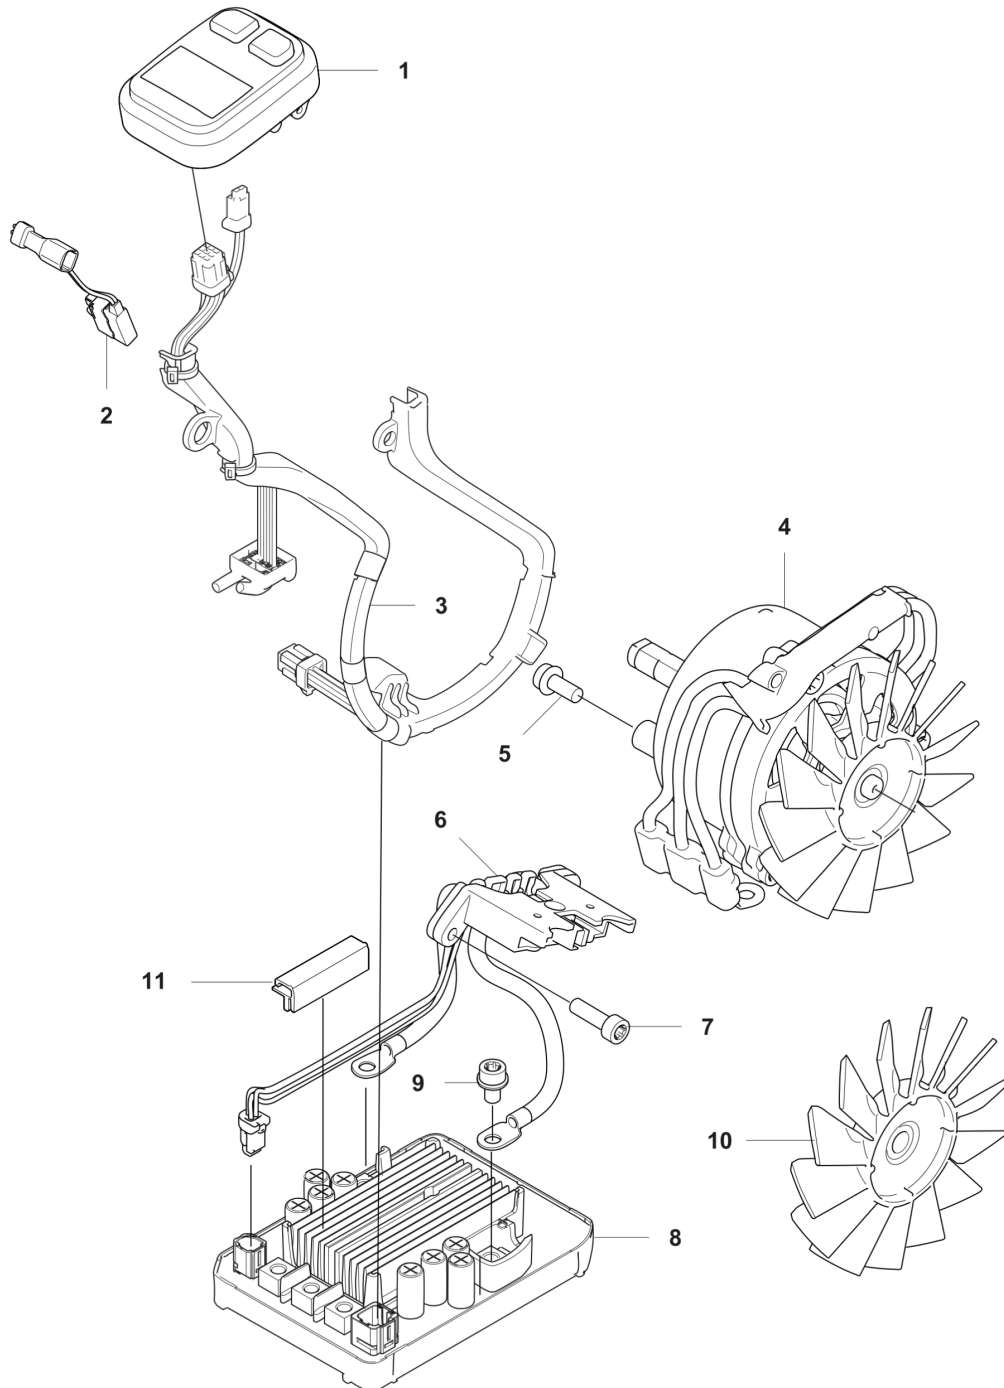

**C** T540iXP  
CHAIN BRAKE

9678637XX, 9679836XX

REF.	PART NO.	DESCRIPTION	REMARK	QTY.	KIT
1	526221801	SCREW CITXPANT		4	
2	593641601	COVER	Brake	1	
3	595026101	BRAKE SPRING		1	
4	596302401	WASHER	Locking	1	
5	593722101	KNEE JOINT ASSY		1	
6	585590301	BRAKE BAND		1	
7	596272401	CHASSIS ASSY		1	
8	573925801	SCREW ITXSCFT		7	
9	725532555	SCREW IHSCM		1	
10	593722301	DRIVE LINK	Knee Joint	1	
11	596302401	WASHER	Locking	1	
12	505201201	CATCH		1	
13	592920801	OIL HOSE		1	
14	504710003	OIL PLUMMET		1	
15	503436501	POSITION SPRING		1	
16	537210701	SPRING GUIDE		1	
17	531344901	OIL TANK		1	
18	593191801	HAND GUARD		1	
19	593191901	HAND GUARD		1	
20	580284201	SCREW		1	
21	544180103	OIL PUMP ASSY		1	
22	522620003	TANK CAP ASSY		1	
23	589241101	GASKET		1	

**D** T540iXP  
ELECTRIC

967983612, 967983614, 967983616

---

REF.	PART NO.	DESCRIPTION	REMARK	QTY.	KIT
1	593914901	CONTROL PANEL	Small without BT	1	
2	593954101	MICRO SWITCH		1	
3	593714901	WIRING ASSY		1	
4	598402301	MOTOR ASSY		1	
5	525755105	SCREW ITXSCFM		3	
6	593083801	WIRING ASSY		1	
7	580292901	SCREW ITXSCT		2	
8	598858902	CONTROL UNIT		1	
9	525755107	SCREW ITXSCFM		5	
10	593782601	FAN		1	
11	599274801	BRACKET		1	

**E** T540iXP  
ACCESSORIES

**2**

---

REF.	PART NO.	DESCRIPTION	REMARK	QTY.	KIT
1	501691701	COMBINATION WRENCH	1	0	
2	597682701	COVER KIT	1	0	

**D** T540iXP  
ELECTRIC

970572612, 970572614  
970572616, 970572622

---

REF.	PART NO.	DESCRIPTION	REMARK	QTY.	KIT
1	536486701	CONTROL PANEL		1	
2	593954101	MICRO SWITCH		1	
3	536179601	WIRING ASSY		1	
4	598402301	MOTOR ASSY		1	
5	525755105	SCREW ITXSCFM		3	
6	593083801	WIRING ASSY		1	
7	580292901	SCREW ITXSCT		2	
8	546953701	CONTROL UNIT		1	
9	525755107	SCREW ITXSCFM		5	
10	593782601	FAN		1	
11	599274801	BRACKET		1	