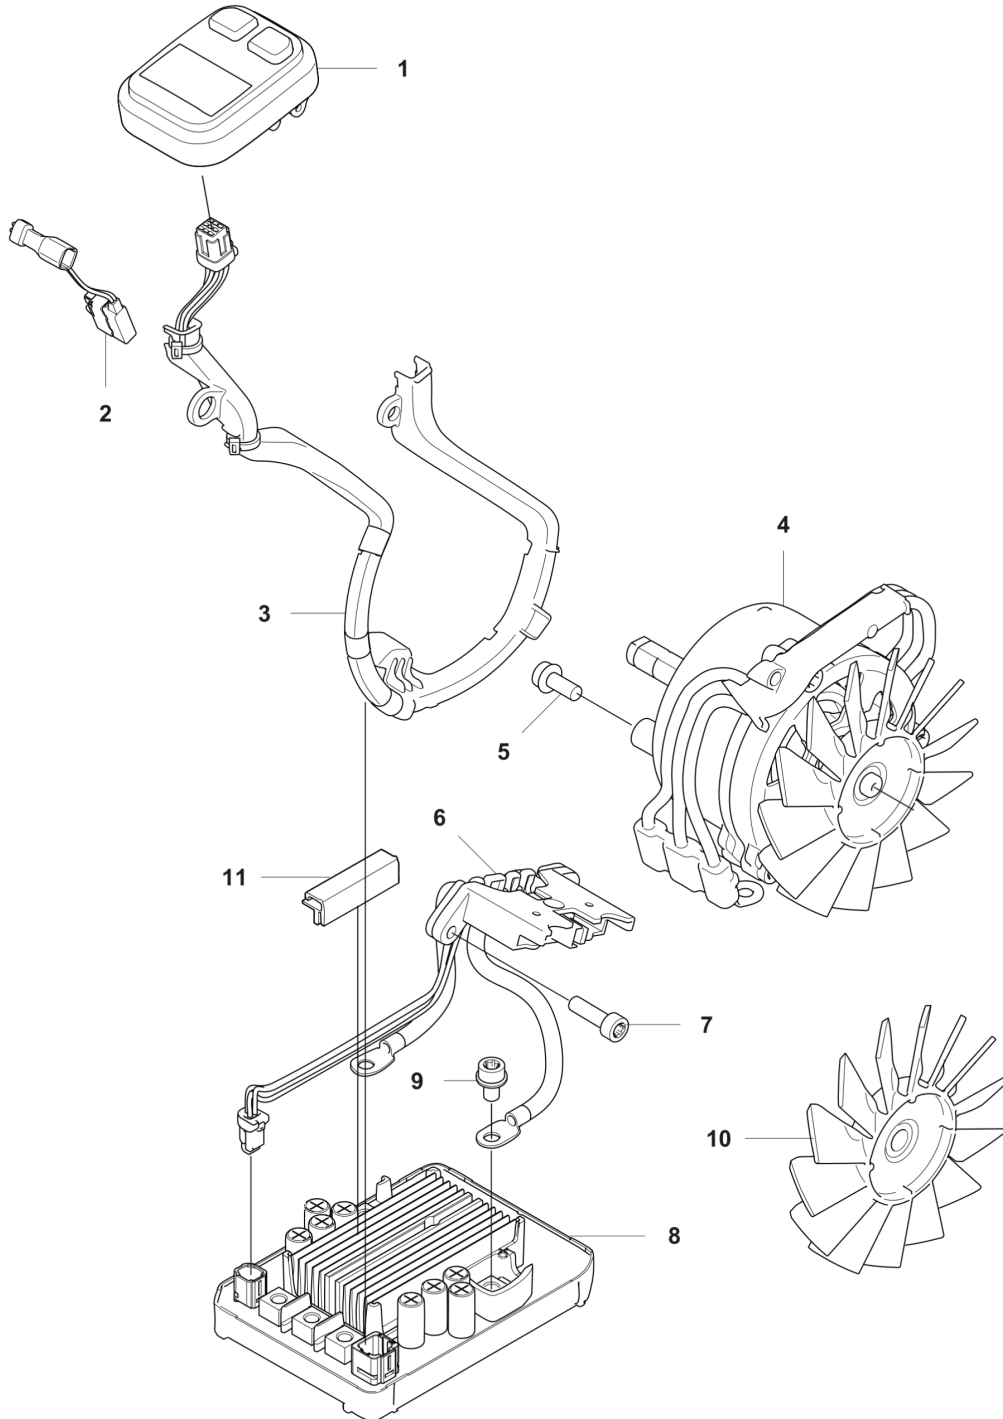

# A T540iXP CHASSIS

REF.	PART NO.	DESCRIPTION	REMARK	QTY.	KIT
1	593049101	HANDLE INSERT		1	
2	593048302	CHASSIS		1	
3	522847901	SCREW ITXSCFM		1	
4	573925801	SCREW ITXSCFT		3	
5	577286601	SPIKE	Inner	1	
6	593849501	AIR CONDUCTOR	Rear	1	
7	505288501	CHAIN CATCHER		1	
8	576381301	LOOP		1	
9	580860002	LOOP		1	
10	585480001	SPRING		1	
11	589273901	THROTTLE LOCKOUT		1	
12	577996601	PUSH BUTTON		1	
13	595307001	THROTTLE CONTROL ASSY		1	
14	593064201	SPRING		1	
15	593049001	COVER	Air Outlet	1	
16	593048403	CHASSIS		1	
17	593048501	FRONT HANDLE		1	
18	594035701	AIR INTAKE		1	
19	580292901	SCREW ITXSCT		10	
20	597682701	COVER KIT		1	
21	597020202	DECAL		1	
22	597020203	DECAL		1	
23	531082301	LABEL		1	
24	573925804	SCREW ITXSCFT		2	

**C** T540iXP  
CHAIN BRAKE

9678637XX, 9679836XX

REF.	PART NO.	DESCRIPTION	REMARK	QTY.	KIT
1	526221801	SCREW CITXPANT		4	
2	593641601	COVER	Brake	1	
3	595026101	BRAKE SPRING		1	
4	596302401	WASHER	Locking	1	
5	593722101	KNEE JOINT ASSY		1	
6	585590301	BRAKE BAND		1	
7	596272401	CHASSIS ASSY		1	
8	573925801	SCREW ITXSCFT		7	
9	725532555	SCREW IHSCM		1	
10	593722301	DRIVE LINK	Knee Joint	1	
11	596302401	WASHER	Locking	1	
12	505201201	CATCH		1	
13	592920801	OIL HOSE		1	
14	504710003	OIL PLUMMET		1	
15	503436501	POSITION SPRING		1	
16	537210701	SPRING GUIDE		1	
17	531344901	OIL TANK		1	
18	593191801	HAND GUARD		1	
19	593191901	HAND GUARD		1	
20	580284201	SCREW		1	
21	544180103	OIL PUMP ASSY		1	
22	522620003	TANK CAP ASSY		1	
23	589241101	GASKET		1	

**D** T540iXP  
ELECTRIC

967983612, 967983614, 967983616

---

REF.	PART NO.	DESCRIPTION	REMARK	QTY.	KIT
1	593914901	CONTROL PANEL	Small without BT	1	
2	593954101	MICRO SWITCH		1	
3	593714901	WIRING ASSY		1	
4	598402301	MOTOR ASSY		1	
5	525755105	SCREW ITXSCFM		3	
6	593083801	WIRING ASSY		1	
7	580292901	SCREW ITXSCT		2	
8	598858902	CONTROL UNIT		1	
9	525755107	SCREW ITXSCFM		5	
10	593782601	FAN		1	
11	599274801	BRACKET		1	