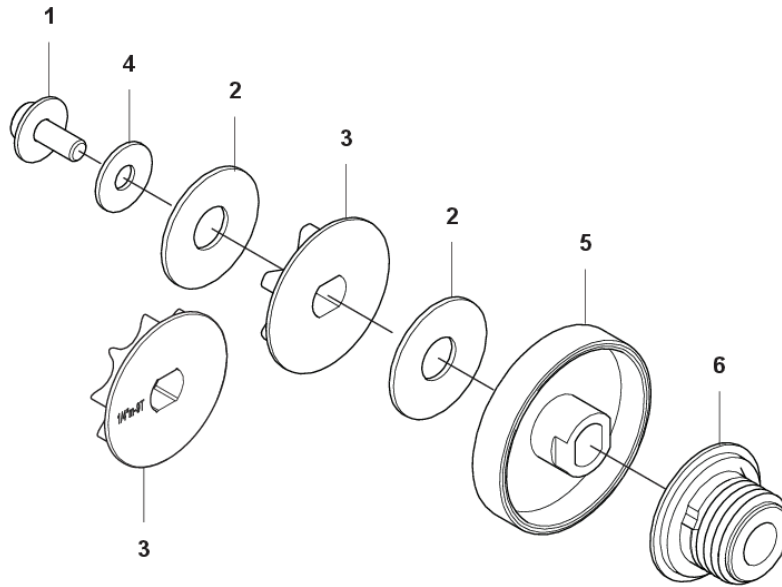

**C** T540iXP  
CHAIN BRAKE

9705723XX, 9705726XX

---

REF.	PART NO.	DESCRIPTION	REMARK	QTY.	KIT
1	526221801	SCREW CITXPANT		4	
2	593641601	COVER		1	
3	595026101	BRAKE SPRING		1	
4	596302401	WASHER		1	
5	593722101	KNEE JOINT ASSY		1	
6	585590301	BRAKE BAND		1	
7	596272401	CHASSIS ASSY		1	
8	573925801	SCREW ITXSCFT		7	
9	725532555	SCREW IHSCM		1	
10	593722301	DRIVE LINK		1	
11	596302401	WASHER		1	
12	505201201	CATCH		1	
13	599976801	OIL HOSE		1	
14	504710003	OIL PLUMMET		1	
15	503436501	POSITION SPRING		1	
16	537210701	SPRING GUIDE		1	
17	531344901	OIL TANK		1	
18	593191801	HAND GUARD		1	
19	593191901	HAND GUARD		1	
20	580284201	SCREW		1	
21	544180103	OIL PUMP ASSY		1	
22	522620003	TANK CAP ASSY		1	
23	589241101	GASKET		1	
24	599976901	OIL HOSE		1	

**B** T540iXP  
CLUTCH

REF.	PART NO.	DESCRIPTION	REMARK	QTY.	KIT
1	525755105	SCREW ITXSCFM		1	
2	597670101	DISC SPRING		2	
3	594035201	SPUR SPROCKET	.325"mini - 7T - SP21G	1	
3	579534501	SPUR SPROCKET	1/4" - 8T	1	
3	535557401	SPUR SPROCKET	1/4"mini - 9T - SP11G	1	
4	503230035	WASHER		1	
5	593684401	BRAKE DRUM		1	
6	593784801	PUMP PINION		1	
7	588850301	PIN		1	
8	537397001	WORM SCREW		1	
9	740480702	O-RING		2	
10	599724101	WORM WHEEL		1	
11	505214501	COVER	Chain Tensioner	1	
12	526221801	SCREW CITXPANT		2	
13	505197301	NUT	Retainer Assy	1	
14	593051702	CLUTCH COVER		1	
16	593052002	CLUTCH COVER ASSY		1	
17	503230063	WASHER		1	