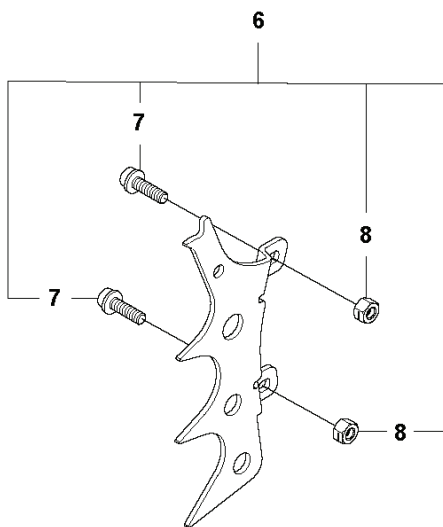

# **SPARE PARTS CATALOGUE**

**: HUSQVARNA 585**

Spare Parts List

---

# **SPARE PARTS LIST**

**R** 585  
ACCESSORIES

---

REF.	PART NO.	DESCRIPTION	REMARK	QTY.	KIT
1	599289601	COMBINATION WRENCH		1	
2	575880701	WRENCH		1	
3	599634601	WINTER KIT		1	
4	740420100	O-RING		2	
5	503217016	SCREW CCRPANT		1	
6	529592601	SPIKE		1	
7	525755101	SCREW ITXSCFM		2	
8	503222401	LOCK NUT		2	
9	529717501	BUMPER		1	
10	525755105	SCREW ITXSCFM		1	
11	525755101	SCREW ITXSCFM		1	

REF.	PART NO.	DESCRIPTION	REMARK	QTY.	KIT
1	599591702	CLUTCH COVER ASSY		1	
2	531012901	CHAIN BRAKE	2pcs Unlosable nuts and 2pcs Snap rings	2	
3	575236401	CHIP GUARD		1	
4	526221801	SCREW CITXPANT		3	
5	501517201	CHAIN GUIDE		1	
6	590104701	CHAIN TENSIONER KIT		1	
7	590105101	WORM WHEEL		1	
8	590104801	WORM SCREW		1	
9	576424301	COVER		1	
10	531222801	SNAP RING		1	
11	594907802	CLUTCH COVER ASSY	Wrap	1	
12	503220001	HEXAGON NUT	Wrap	2	
13	537174101	CHIP GUARD	Wrap	1	
14	525887402	SCREW CITXPANT	Wrap	5	
15	537043401	CHAIN GUIDE	Wrap	1	
16	537016801	COVER	Wrap	1	

**C** 585  
CLUTCH & OIL PUMP

REF.	PART NO.	DESCRIPTION	REMARK	QTY.	KIT
1	598878501	CLUTCH DRUM ASSY	3/8" - 7T	1	
1	598878502	CLUTCH DRUM ASSY	0.404" - 7T	1	
2	503432001	NEEDLE HOLDER		1	
3	501598002	RIM SPROCKET	3/8" - 7T	1	
3	501597902	RIM SPROCKET	0.404" - 7T	1	
4	503752401	WASHER		1	
5	503272101	E-CLIP		1	
6	599231002	CLUTCH ASSY		1	
7	503975102	CLUTCH SPRING		3	
8	582270105	PUMP PINION		1	
9	589028404	OIL PUMP ASSY	GREY	1	
10	590119702	PUMP PISTON		1	
11	590120101	OIL PUMP		1	
12	576987401	OIL PRESSURE HOSE		1	
13	526818102	SCREW ITXSCM		2	
14	588404702	OIL HOSE		1	
15	501544102	OIL SCREEN		1	