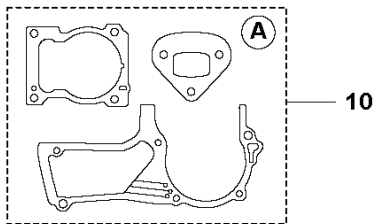

N 585
MUFFLER

REF.	PART NO.	DESCRIPTION	REMARK	QTY.	KIT
1	598429901	MUFFLER KIT		1	
2	535330801	SCREW		1	
3	544218440	SCREW ITXSCM		2	
4	596682801	SCREW		1	
5	724128759	SCREW CRPANM		1	
6	598431201	GASKET		1	
7	598431301	HEAT DEFLECTOR		1	
8	598430201	SPARK ARRESTER		1	
9	529989301	CRASH GUARD		1	
10	597939001	GASKET KIT		1