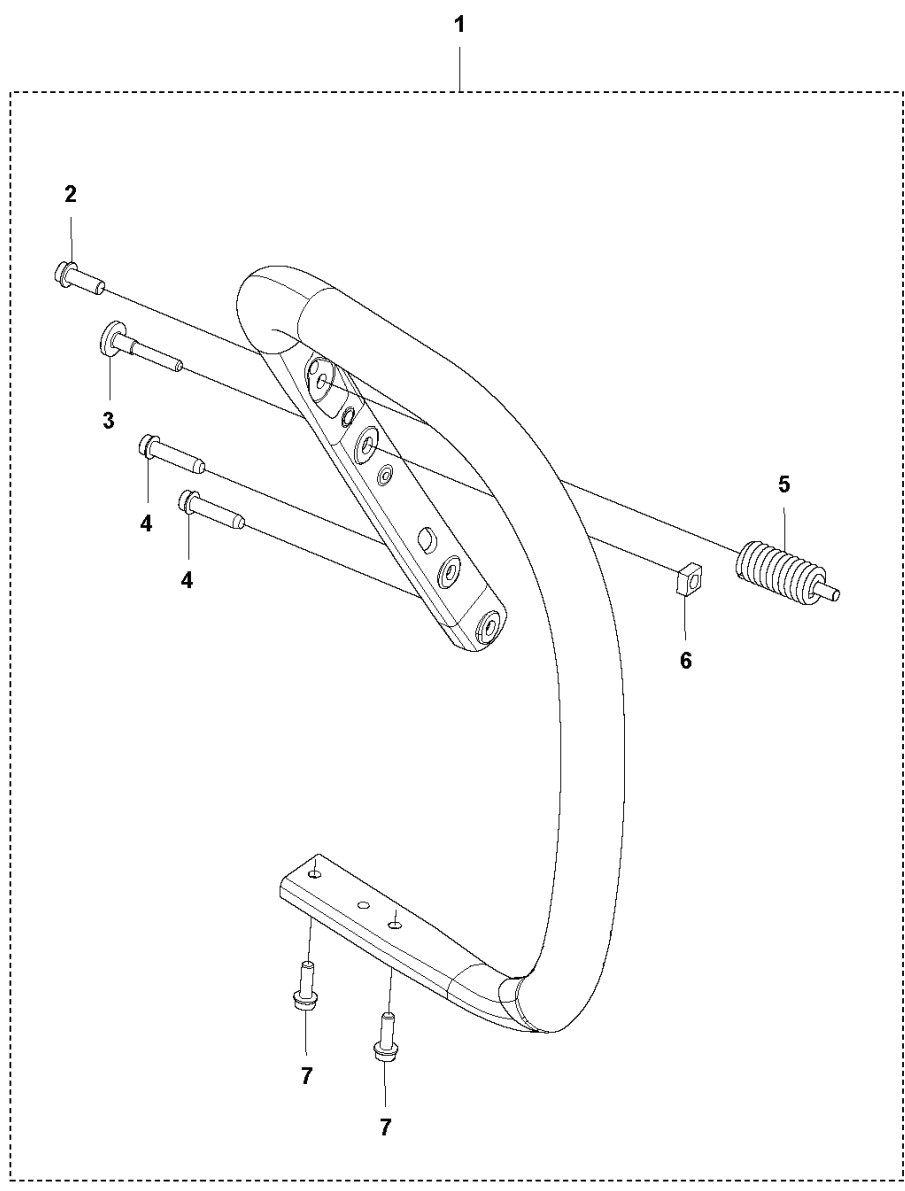

K 585
HANDLE

REF.	PART NO.	DESCRIPTION	REMARK	QTY.	KIT
1	593202801	HANDLE SYSTEM		1	
2	522751901	SCREW ITXSCFM		1	
3	504064502	SCREW ITXPANM		1	
4	525798103	SCREW ITXSCFT		2	
5	593661701	ANTIVIBRATION ELEMENT		1	
6	503226601	SQUARE NUT		1	
7	575885703	SCREW ITXSCFM		2