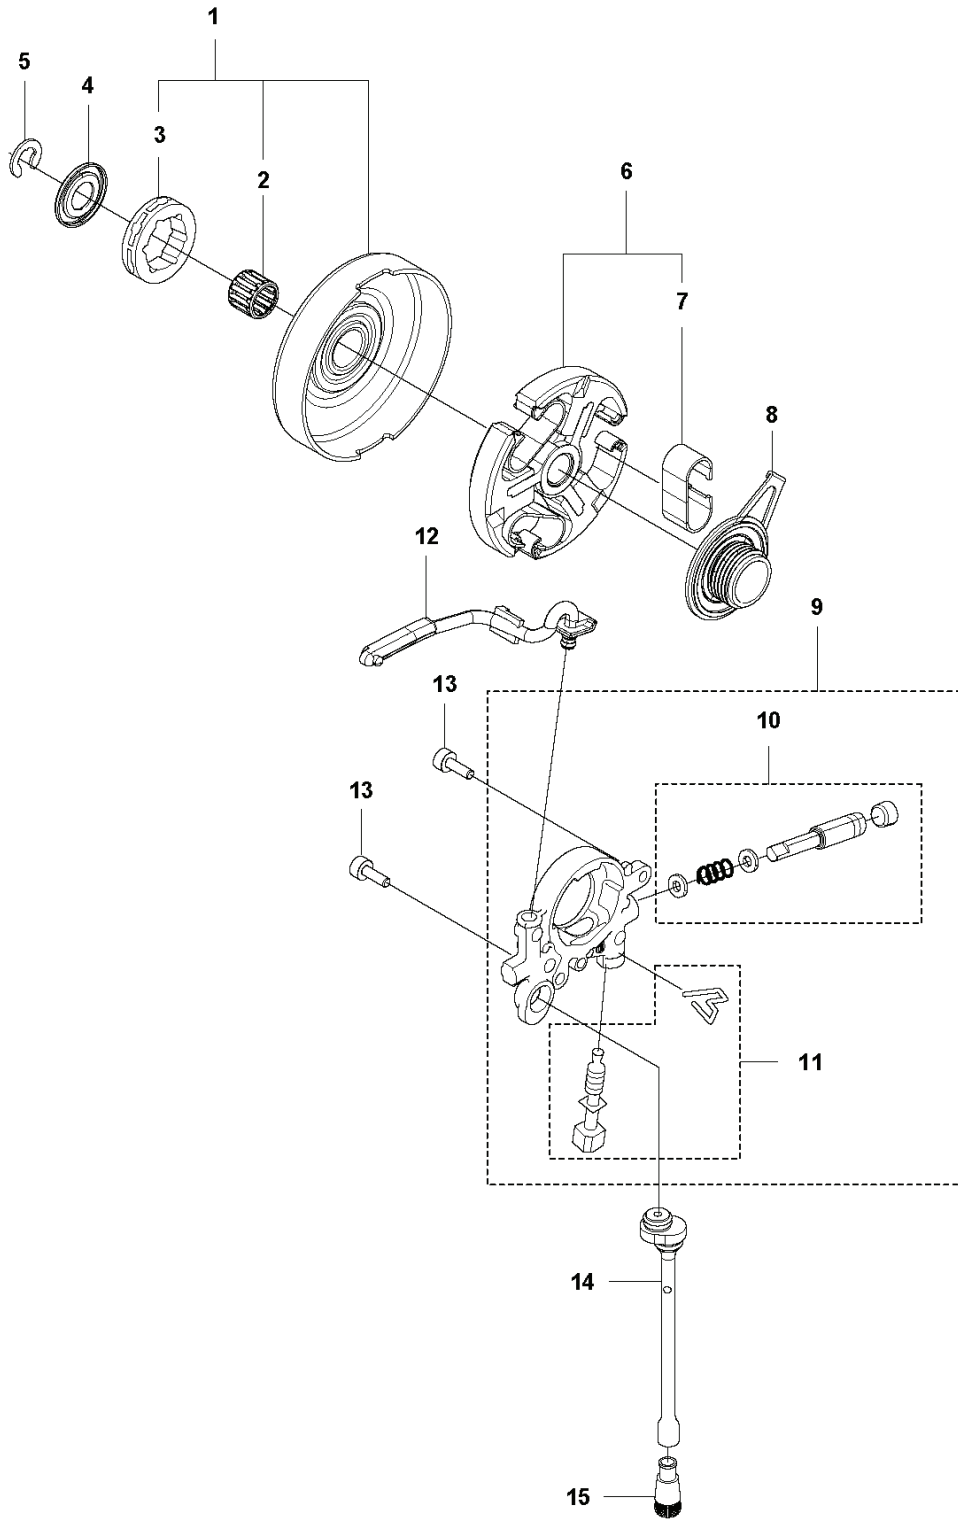

# **SPARE PARTS LIST**

**R** 585  
ACCESSORIES

---

REF.	PART NO.	DESCRIPTION	REMARK	QTY.	KIT
1	599289601	COMBINATION WRENCH		1	
2	575880701	WRENCH		1	
3	599634601	WINTER KIT		1	
4	740420100	O-RING		2	
5	503217016	SCREW CCRPANT		1	
6	529592601	SPIKE		1	
7	525755101	SCREW ITXSCFM		2	
8	503222401	LOCK NUT		2	
9	529717501	BUMPER		1	
10	525755105	SCREW ITXSCFM		1	
11	525755101	SCREW ITXSCFM		1	

**S** 585  
CARBURETOR

1

2

3

---

REF.	PART NO.	DESCRIPTION	REMARK	QTY.	KIT
1	593952301	CARBURETTOR	HDA-351B	1	
1	529739401	CARBURETTOR	HDA-358	1	
2	529509101	REPAIR KIT		1	
3	529508802	GASKET KIT		1	

**B** 585  
CLUTCH COVER

REF.	PART NO.	DESCRIPTION	REMARK	QTY.	KIT
1	599591702	CLUTCH COVER ASSY		1	
2	531012901	CHAIN BRAKE	2pcs Unlosable nuts and 2pcs Snap rings	2	
3	575236401	CHIP GUARD		1	
4	526221801	SCREW CITXPANT		3	
5	501517201	CHAIN GUIDE		1	
6	590104701	CHAIN TENSIONER KIT		1	
7	590105101	WORM WHEEL		1	
8	590104801	WORM SCREW		1	
9	576424301	COVER		1	
10	531222801	SNAP RING		1	
11	594907802	CLUTCH COVER ASSY	Wrap	1	
12	503220001	HEXAGON NUT	Wrap	2	
13	537174101	CHIP GUARD	Wrap	1	
14	525887402	SCREW CITXPANT	Wrap	5	
15	537043401	CHAIN GUIDE	Wrap	1	
16	537016801	COVER	Wrap	1	

**C** 585  
CLUTCH & OIL PUMP

REF.	PART NO.	DESCRIPTION	REMARK	QTY.	KIT
1	598878501	CLUTCH DRUM ASSY	3/8" - 7T	1	
1	598878502	CLUTCH DRUM ASSY	0.404" - 7T	1	
2	503432001	NEEDLE HOLDER		1	
3	501598002	RIM SPROCKET	3/8" - 7T	1	
3	501597902	RIM SPROCKET	0.404" - 7T	1	
4	503752401	WASHER		1	
5	503272101	E-CLIP		1	
6	599231002	CLUTCH ASSY		1	
7	503975102	CLUTCH SPRING		3	
8	582270105	PUMP PINION		1	
9	589028404	OIL PUMP ASSY	GREY	1	
10	590119702	PUMP PISTON		1	
11	590120101	OIL PUMP		1	
12	576987401	OIL PRESSURE HOSE		1	
13	526818102	SCREW ITXSCM		2	
14	588404702	OIL HOSE		1	
15	501544102	OIL SCREEN		1	