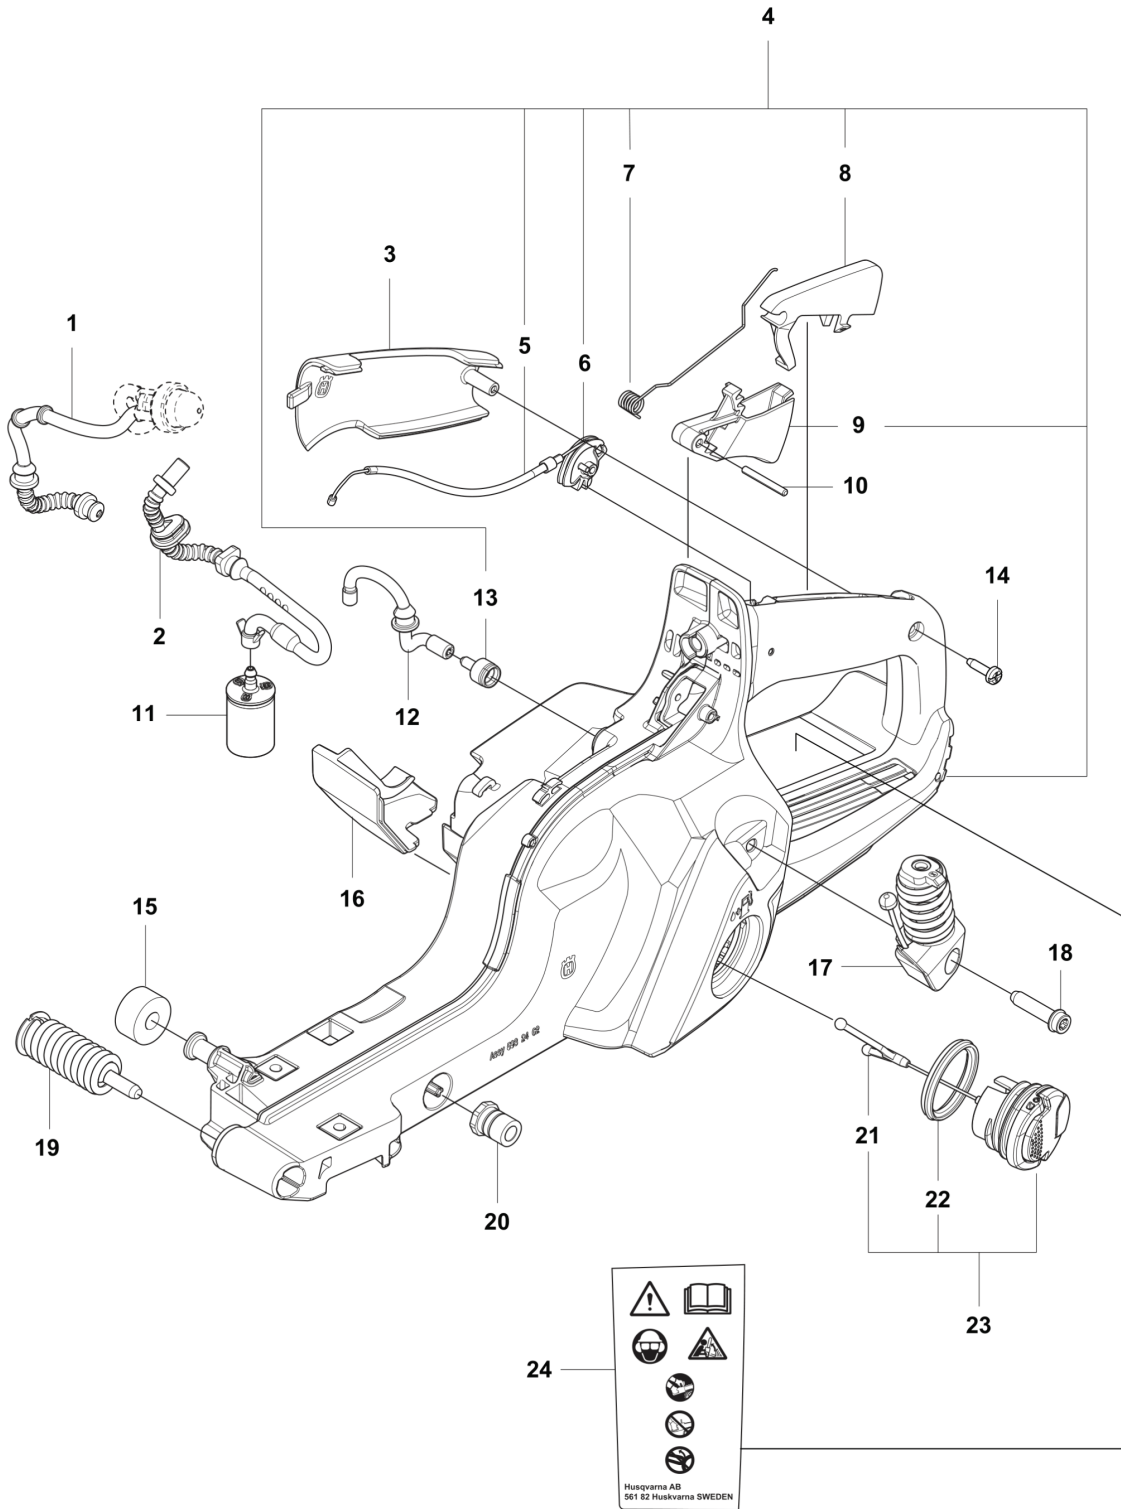

J 585
FUEL TANK

REF.	PART NO.	DESCRIPTION	REMARK	QTY.	KIT
1	593976401	FUEL HOSE		1	
2	529578202	FUEL HOSE ASSY	With magnet	1	
3	537205501	COVER		1	
4	597960301	FUEL TANK ASSY		1	
5	593246301	THROTTLE CABLE ASSY		1	
6	537208501	LEVER		1	
7	537209801	SPRING		1	
8	537208401	THROTTLE LOCKOUT		1	
9	537208301	THROTTLE TRIGGER		1	
10	720124020	PARALLEL PIN		1	
11	503443203	FUEL FILTER	18-40 µm (Blue)	1	
11	503443205	FUEL FILTER	18-40 µm (Blue) Mega pack (100 pcs)	1	
12	593976501	FUEL HOSE		1	
13	501152903	TANK VENT ASSY	Green	1	
14	525887402	SCREW CITXPANT		1	
15	523085501	DEFLECTION LIMITER		1	
16	593257001	WEAR PROTECTION		1	
17	593255601	ANTIVIBRATION ELEMENT		1	
18	525798103	SCREW ITXSCFT		1	
19	593255501	ANTIVIBRATION ELEMENT		1	
20	501007601	SUPPORT		1	
21	503578901	TOOL HOLDER		1	
22	589241101	GASKET		1	
23	522620003	TANK CAP ASSY		1	
24	582794105	LABEL		1