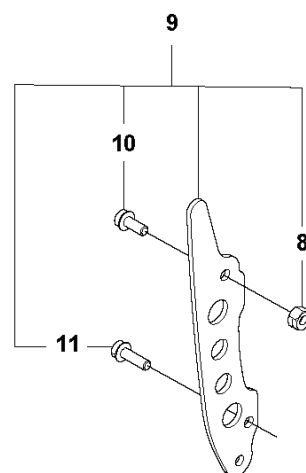

# **SPARE PARTS LIST**

**R** 585  
ACCESSORIES

---

REF.	PART NO.	DESCRIPTION	REMARK	QTY.	KIT
1	599289601	COMBINATION WRENCH		1	
2	575880701	WRENCH		1	
3	599634601	WINTER KIT		1	
4	740420100	O-RING		2	
5	503217016	SCREW CCRPANT		1	
6	529592601	SPIKE		1	
7	525755101	SCREW ITXSCFM		2	
8	503222401	LOCK NUT		2	
9	529717501	BUMPER		1	
10	525755105	SCREW ITXSCFM		1	
11	525755101	SCREW ITXSCFM		1	

**S** 585  
CARBURETOR

1

2

3

---

REF.	PART NO.	DESCRIPTION	REMARK	QTY.	KIT
1	593952301	CARBURETTOR	HDA-351B	1	
1	529739401	CARBURETTOR	HDA-358	1	
2	529509101	REPAIR KIT		1	
3	529508802	GASKET KIT		1	

**B** 585  
CLUTCH COVER

REF.	PART NO.	DESCRIPTION	REMARK	QTY.	KIT
1	599591702	CLUTCH COVER ASSY		1	
2	531012901	CHAIN BRAKE	2pcs Unlosable nuts and 2pcs Snap rings	2	
3	575236401	CHIP GUARD		1	
4	526221801	SCREW CITXPANT		3	
5	501517201	CHAIN GUIDE		1	
6	590104701	CHAIN TENSIONER KIT		1	
7	590105101	WORM WHEEL		1	
8	590104801	WORM SCREW		1	
9	576424301	COVER		1	
10	531222801	SNAP RING		1	
11	594907802	CLUTCH COVER ASSY	Wrap	1	
12	503220001	HEXAGON NUT	Wrap	2	
13	537174101	CHIP GUARD	Wrap	1	
14	525887402	SCREW CITXPANT	Wrap	5	
15	537043401	CHAIN GUIDE	Wrap	1	
16	537016801	COVER	Wrap	1	

**C** 585  
CLUTCH & OIL PUMP

REF.	PART NO.	DESCRIPTION	REMARK	QTY.	KIT
1	598878501	CLUTCH DRUM ASSY	3/8" - 7T	1	
1	598878502	CLUTCH DRUM ASSY	0.404" - 7T	1	
2	503432001	NEEDLE HOLDER		1	
3	501598002	RIM SPROCKET	3/8" - 7T	1	
3	501597902	RIM SPROCKET	0.404" - 7T	1	
4	503752401	WASHER		1	
5	503272101	E-CLIP		1	
6	599231002	CLUTCH ASSY		1	
7	503975102	CLUTCH SPRING		3	
8	582270105	PUMP PINION		1	
9	589028404	OIL PUMP ASSY	GREY	1	
10	590119702	PUMP PISTON		1	
11	590120101	OIL PUMP		1	
12	576987401	OIL PRESSURE HOSE		1	
13	526818102	SCREW ITXSCM		2	
14	588404702	OIL HOSE		1	
15	501544102	OIL SCREEN		1	