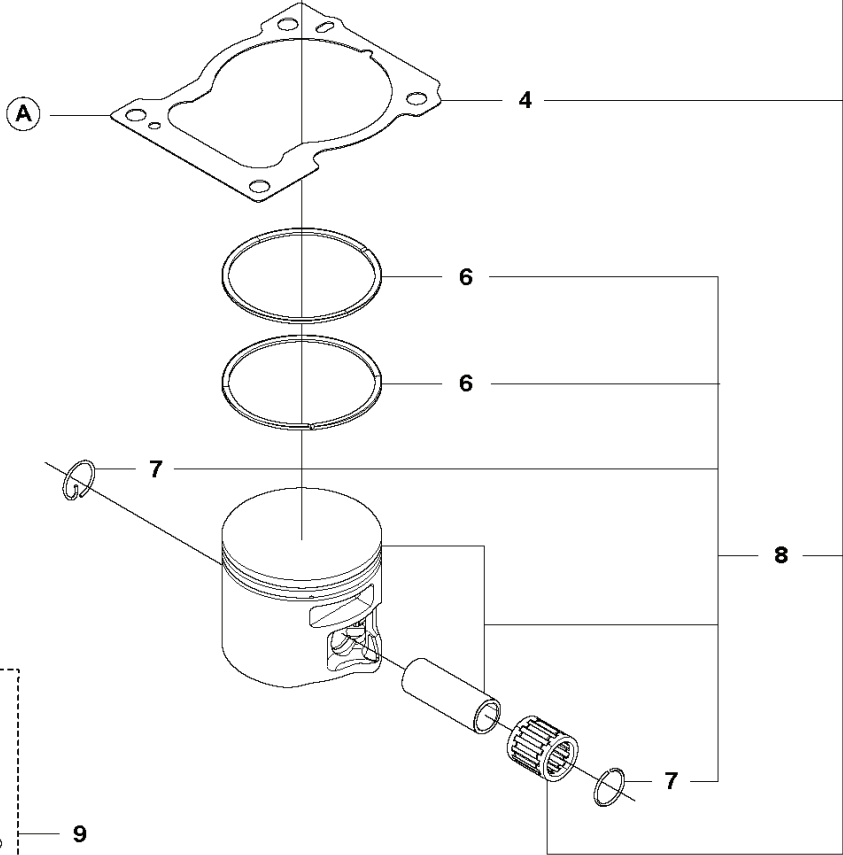

**C** 585  
CLUTCH & OIL PUMP

REF.	PART NO.	DESCRIPTION	REMARK	QTY.	KIT
1	598878501	CLUTCH DRUM ASSY	3/8" - 7T	1	
1	598878502	CLUTCH DRUM ASSY	0.404" - 7T	1	
2	503432001	NEEDLE HOLDER		1	
3	501598002	RIM SPROCKET	3/8" - 7T	1	
3	501597902	RIM SPROCKET	0.404" - 7T	1	
4	503752401	WASHER		1	
5	503272101	E-CLIP		1	
6	599231002	CLUTCH ASSY		1	
7	503975102	CLUTCH SPRING		3	
8	582270105	PUMP PINION		1	
9	589028404	OIL PUMP ASSY	GREY	1	
10	590119702	PUMP PISTON		1	
11	590120101	OIL PUMP		1	
12	576987401	OIL PRESSURE HOSE		1	
13	526818102	SCREW ITXSCM		2	
14	588404702	OIL HOSE		1	
15	501544102	OIL SCREEN		1	

**E** 585  
CRANKSHAFT

---

REF.	PART NO.	DESCRIPTION	REMARK	QTY.	KIT
1	597939201	CRANKSHAFT KIT		1	
2	599425201	NEEDLE BEARING		1	
3	529602301	BALL BEARING		1	
4	584226501	SEALING RING		2	

**D** 585  
CYLINDER COVER

---

REF.	PART NO.	DESCRIPTION	REMARK	QTY.	KIT
1	597145501	CYLINDER COVER		1	

**F** 585  
CYLINDER & PISTON

---

REF.	PART NO.	DESCRIPTION	REMARK	QTY.	KIT
1	574519601	SPARK PLUG		1	
2	575276901	DECOMPRESSION VALVE		1	
3	596682802	SCREW		4	
4	593219401	GASKET		1	
5	598939403	CYLINDER KIT		1	
6	597068301	PISTON RING		2	
7	737441300	CIRCLIP		2	
8	597068202	PISTON ASSY		1	
9	597939001	GASKET KIT		1	