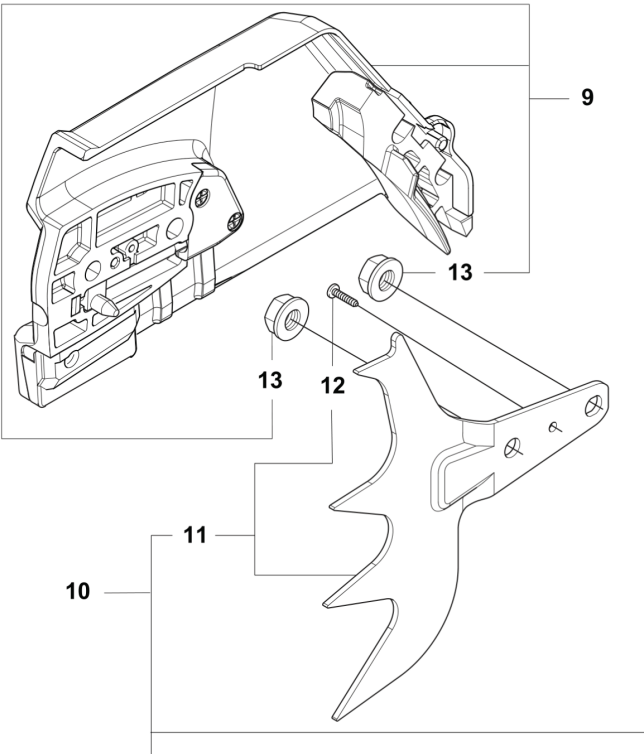

L 585
WRAP HANDLE

REF.	PART NO.	DESCRIPTION	REMARK	QTY.	KIT
1	529593904	HANDLE KIT	For All Except North America	1	
1	536696201	HANDLE KIT	North America Only. Includes dust cover 535696801	1	
2	522751901	SCREW ITXSCFM		1	
3	504064502	SCREW ITXPANM		1	
4	525798103	SCREW ITXSCFT		2	
5	593661701	ANTIVIBRATION ELEMENT		1	
6	503226601	SQUARE NUT		1	
7	575885703	SCREW ITXSCFM		3	
8	593202803	HANDLE SYSTEM		1	
9	594907802	CLUTCH COVER ASSY	WRAP	1	
10	529593601	SPIKE		1	
11	529742901	SPIKE		1	
12	525887402	SCREW CITXPANT		1	
13	503220001	HEXAGON NUT		2	
14	525755101	SCREW ITXSCFM		1	
15	525755105	SCREW ITXSCFM		1	
16	503222401	LOCK NUT		2	
17	529742902	SPIKE		1	
18	589771301	CHAIN CATCHER		1	
19	537024401	WEAR PROTECTION		1	
20	536651601	SPRAY GUARD		1