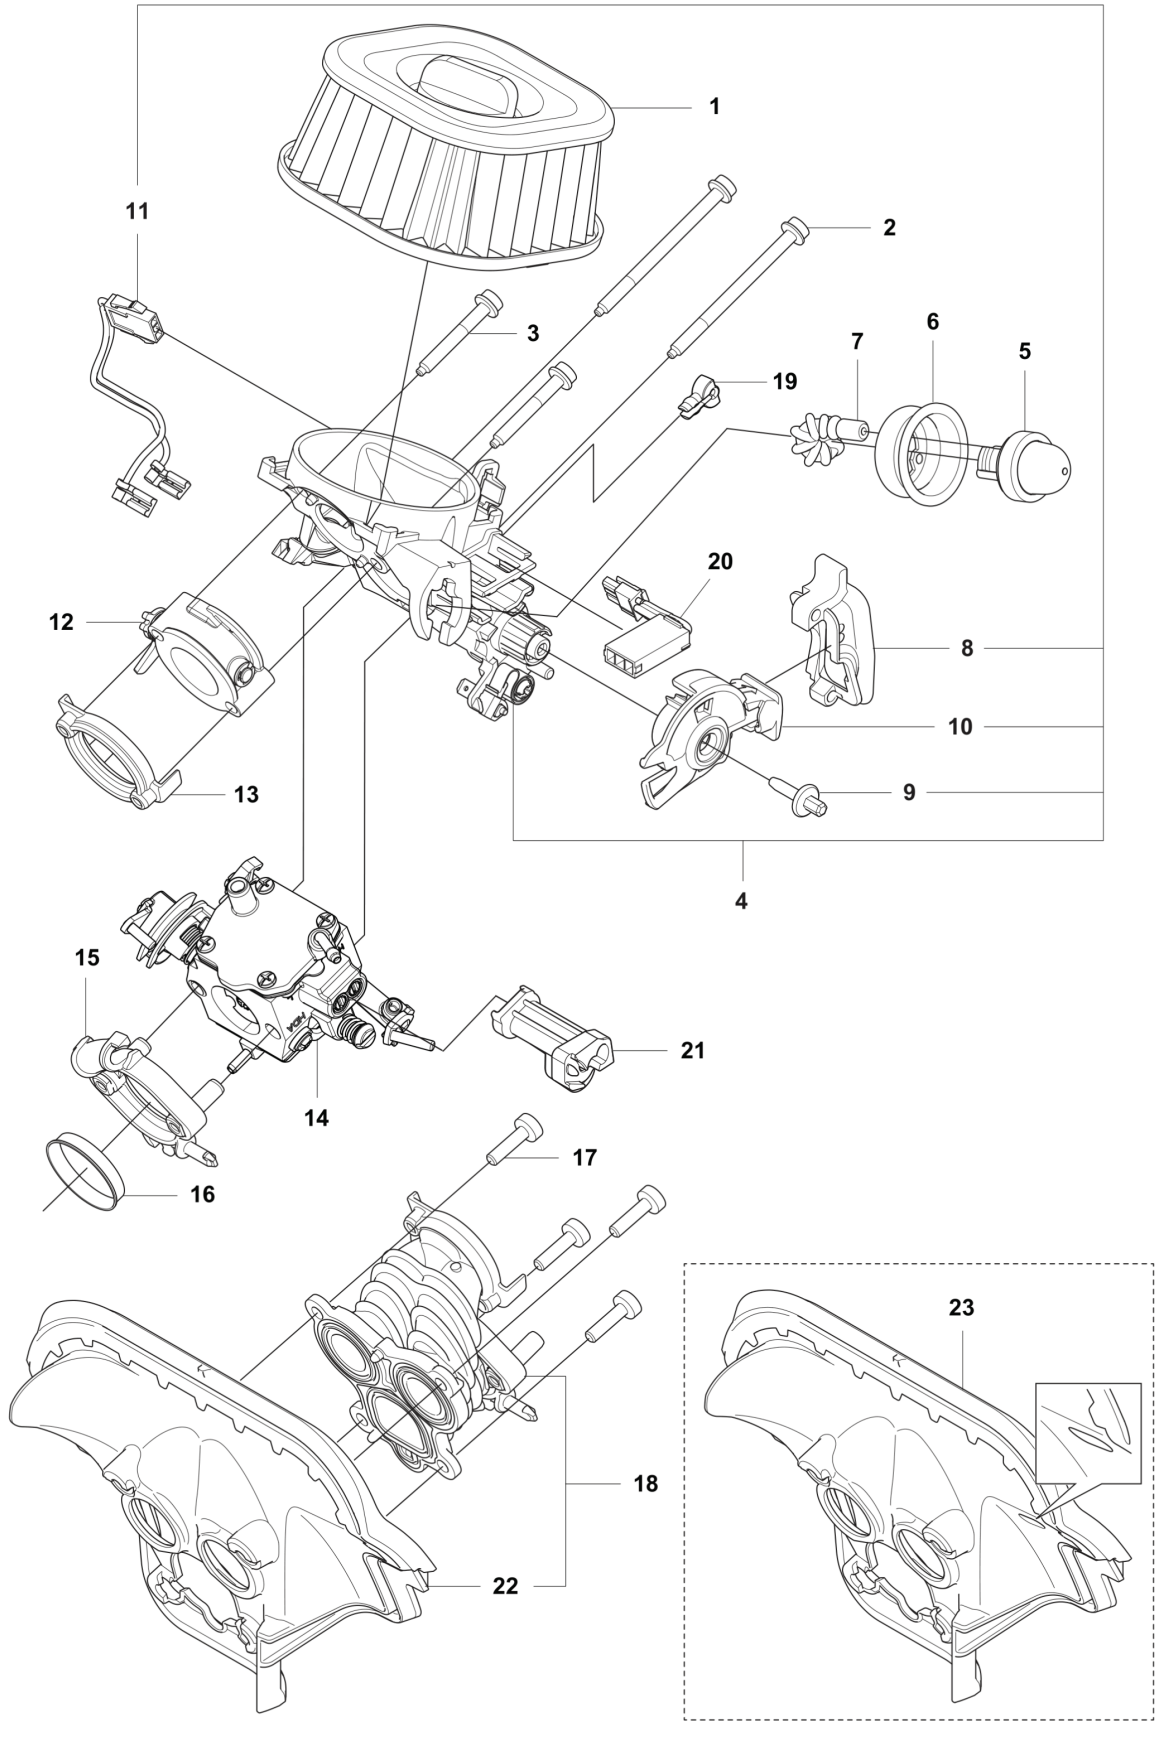

G 585
CARBURETOR & AIRFILTER

REF.	PART NO.	DESCRIPTION	REMARK	QTY.	KIT
1	593258801	AIR FILTER ASSY	Felt/Non-woven, Nature	1	
1	593258802	AIR FILTER ASSY	Mesh 27µm, Yellow	1	
1	593258803	AIR FILTER ASSY	Mesh 50 µm, Black	1	
2	596682402	SCREW		2	
3	596682401	SCREW		2	
4	593261003	FILTER HOLDER ASSY		1	
5	540054901	PURGE		1	
6	597080601	SEALING		1	
7	534138001	FUEL HOSE		1	
8	593909001	SEALING		1	
9	505156201	SCREW		1	
10	593260802	CHOKE CONTROL ASSY		1	
11	593976301	WIRING ASSY		1	
12	593268801	VALVE HOUSING ASSY		1	
13	594918401	FLANGE		1	
14	593952301	CARBURETTOR	HDA-351B	1	
14	529739401	CARBURETTOR	HDA-358	1	
15	593273001	FLANGE		1	
16	595014701	SLEEVE		1	
17	526818101	SCREW ITXSCM		4	
18	593257901	INLET PIPE ASSY		1	
19	540070101	RETAINER		1	
20	598863601	WIRING ASSY		1	
21	594113801	SLEEVE		1	
22	597728901	INSULATION WALL	Without hole for Ignition module without damper from s/n 20223900001 -	1	
23	597728902	INSULATION WALL	With hole for ignition module with damper - up to s/n 20223899999	1