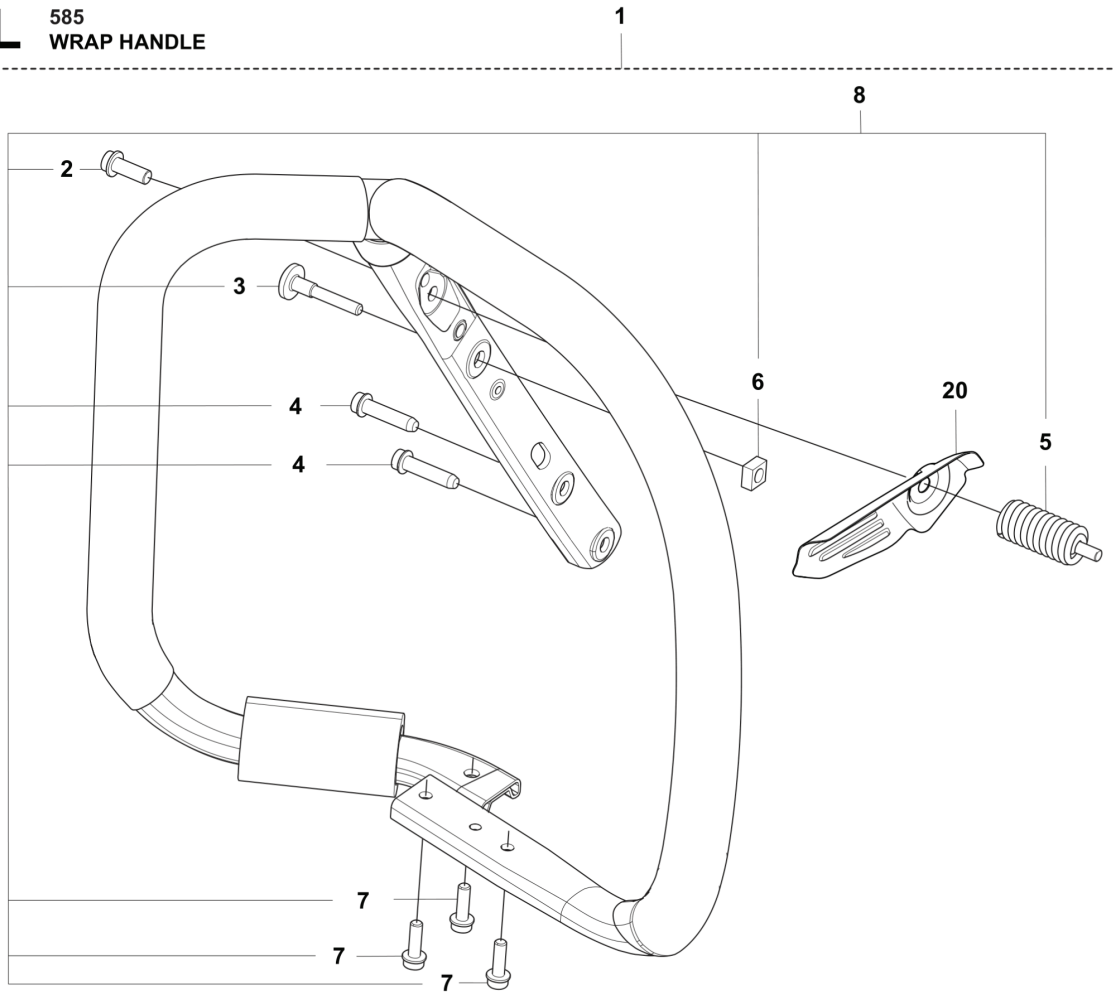

L 585
WRAP HANDLE

REF.	PART NO.	DESCRIPTION	REMARK	QTY.	KIT
1	529593904	HANDLE KIT	For All Except North America	1	
1	536696201	HANDLE KIT	North America Only. Includes dust cover 535696801	1	
2	522751901	SCREW ITXSCFM		1	
3	504064502	SCREW ITXPANM		1	
4	525798103	SCREW ITXSCFT		2	
5	593661701	ANTIVIBRATION ELEMENT		1	
6	503226601	SQUARE NUT		1	
7	575885703	SCREW ITXSCFM		3	
8	593202803	HANDLE SYSTEM		1	
9	594907802	CLUTCH COVER ASSY	WRAP	1	
10	529593601	SPIKE		1	
11	529742901	SPIKE		1	
12	525887402	SCREW CITXPANT		1	
13	503220001	HEXAGON NUT		2	
14	525755101	SCREW ITXSCFM		1	
15	525755105	SCREW ITXSCFM		1	
16	503222401	LOCK NUT		2	
17	529742902	SPIKE		1	
18	589771301	CHAIN CATCHER		1	
19	537024401	WEAR PROTECTION		1	
20	536651601	SPRAY GUARD		1