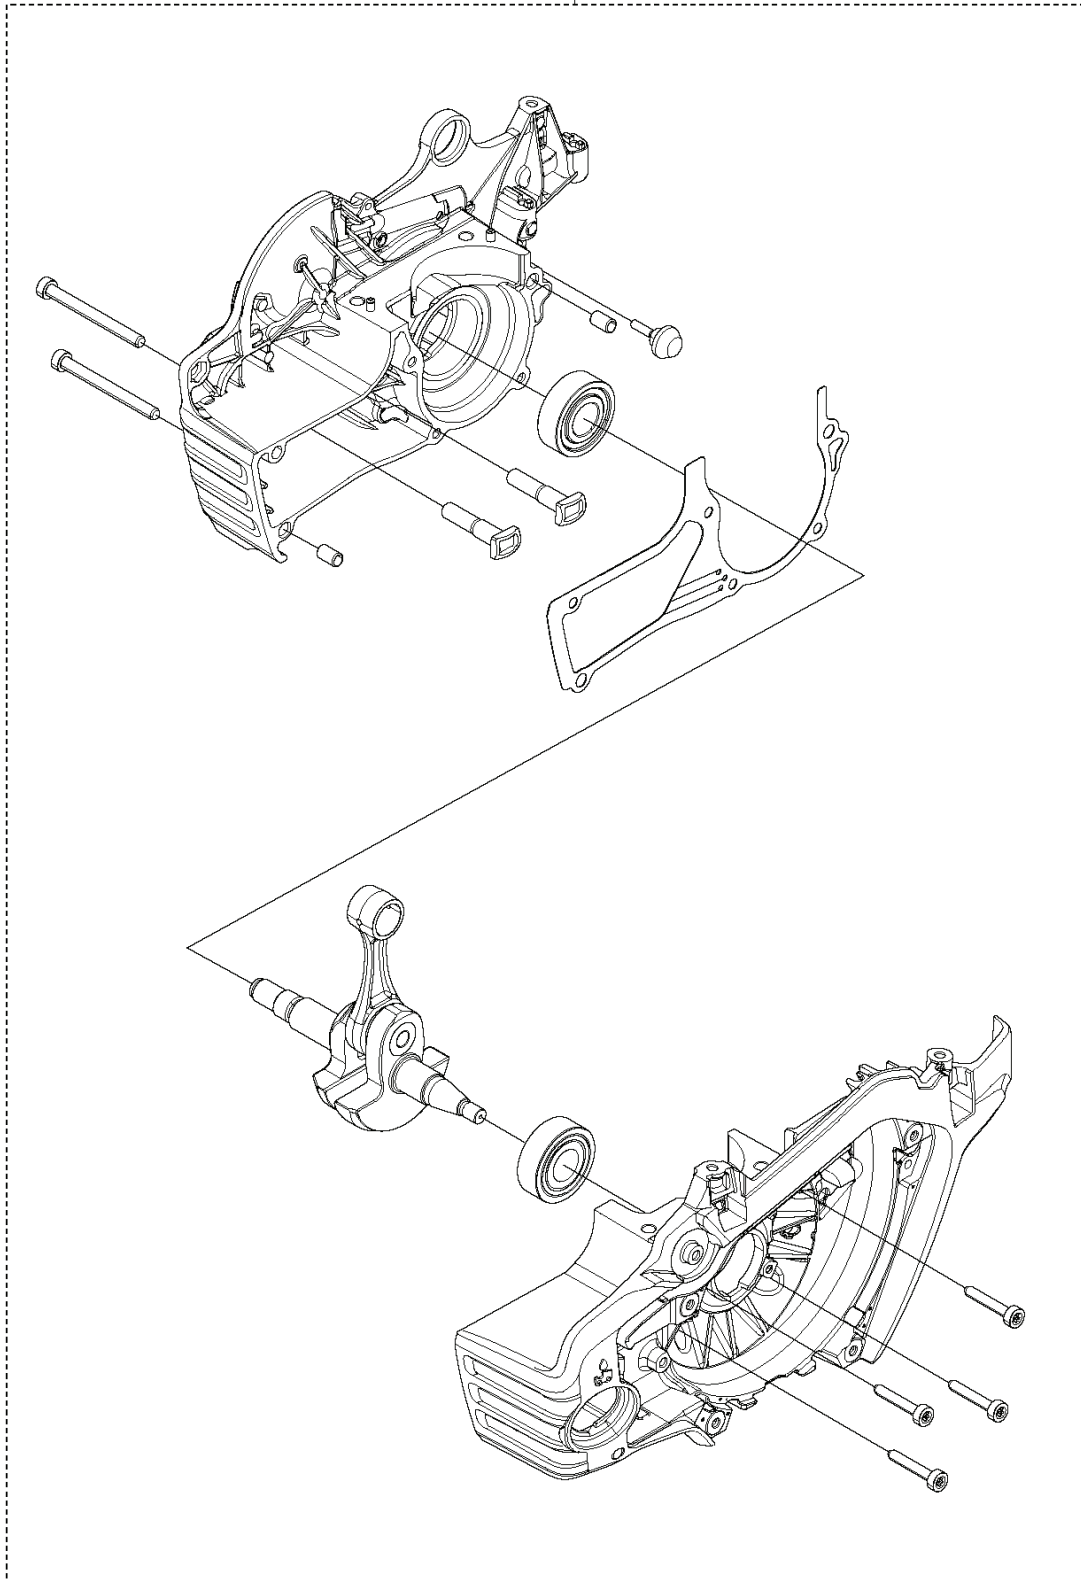

REF.	PART NO.	DESCRIPTION	REMARK	QTY.	KIT
1	593245201	COOLING AIR CONDUCTOR		1	
2	503432902	STARTER ROPE		1	
3	576356601	SCREW ITXSCT		1	
4	593245101	STARTER PULLEY		1	
5	525887401	SCREW CITXPANT		2	
6	593244801	SPRING CASSETTE ASSY		1	
7	525824501	SCREW CITXPANMO		4	
8	537283201	SLEEVE		1	
9	537232501	STARTER HANDLE		1	
10	598781201	STARTER ASSY		1	
11	599333501	LABEL	585	1	

Q 585
CRANKCASE SHORTBLOCK

1