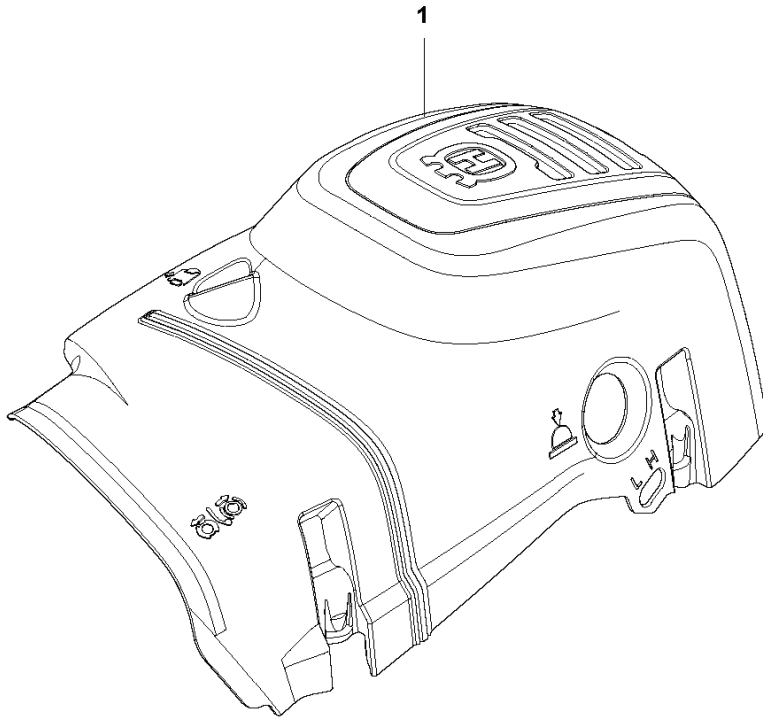

REF.	PART NO.	DESCRIPTION	REMARK	QTY.	KIT
1	597939201	CRANKSHAFT KIT		1	
2	599425201	NEEDLE BEARING		1	
3	529602301	BALL BEARING		1	
4	584226501	SEALING RING		2	

D 585
CYLINDER COVER