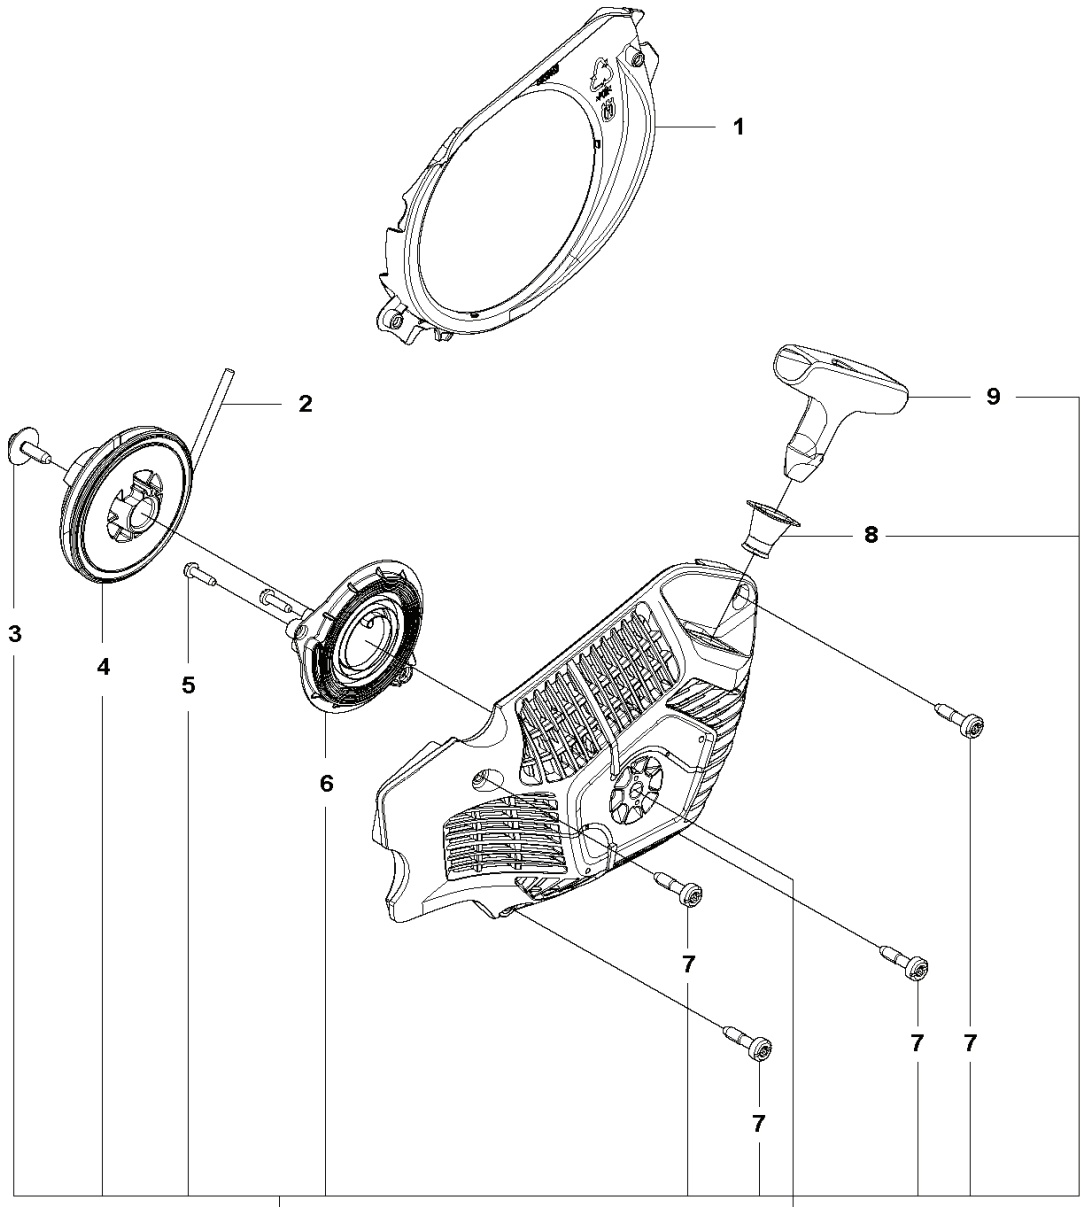

P 585
STARTER

REF.	PART NO.	DESCRIPTION	REMARK	QTY.	KIT
1	593245201	COOLING AIR CONDUCTOR		1	
2	503432902	STARTER ROPE		1	
3	576356601	SCREW ITXSCT		1	
4	593245101	STARTER PULLEY		1	
5	525887401	SCREW CITXPANT		2	
6	593244801	SPRING CASSETTE ASSY		1	
7	525824501	SCREW CITXPANMO		4	
8	537283201	SLEEVE		1	
9	537232501	STARTER HANDLE		1	
10	598781201	STARTER ASSY		1	
11	599333501	LABEL	585	1