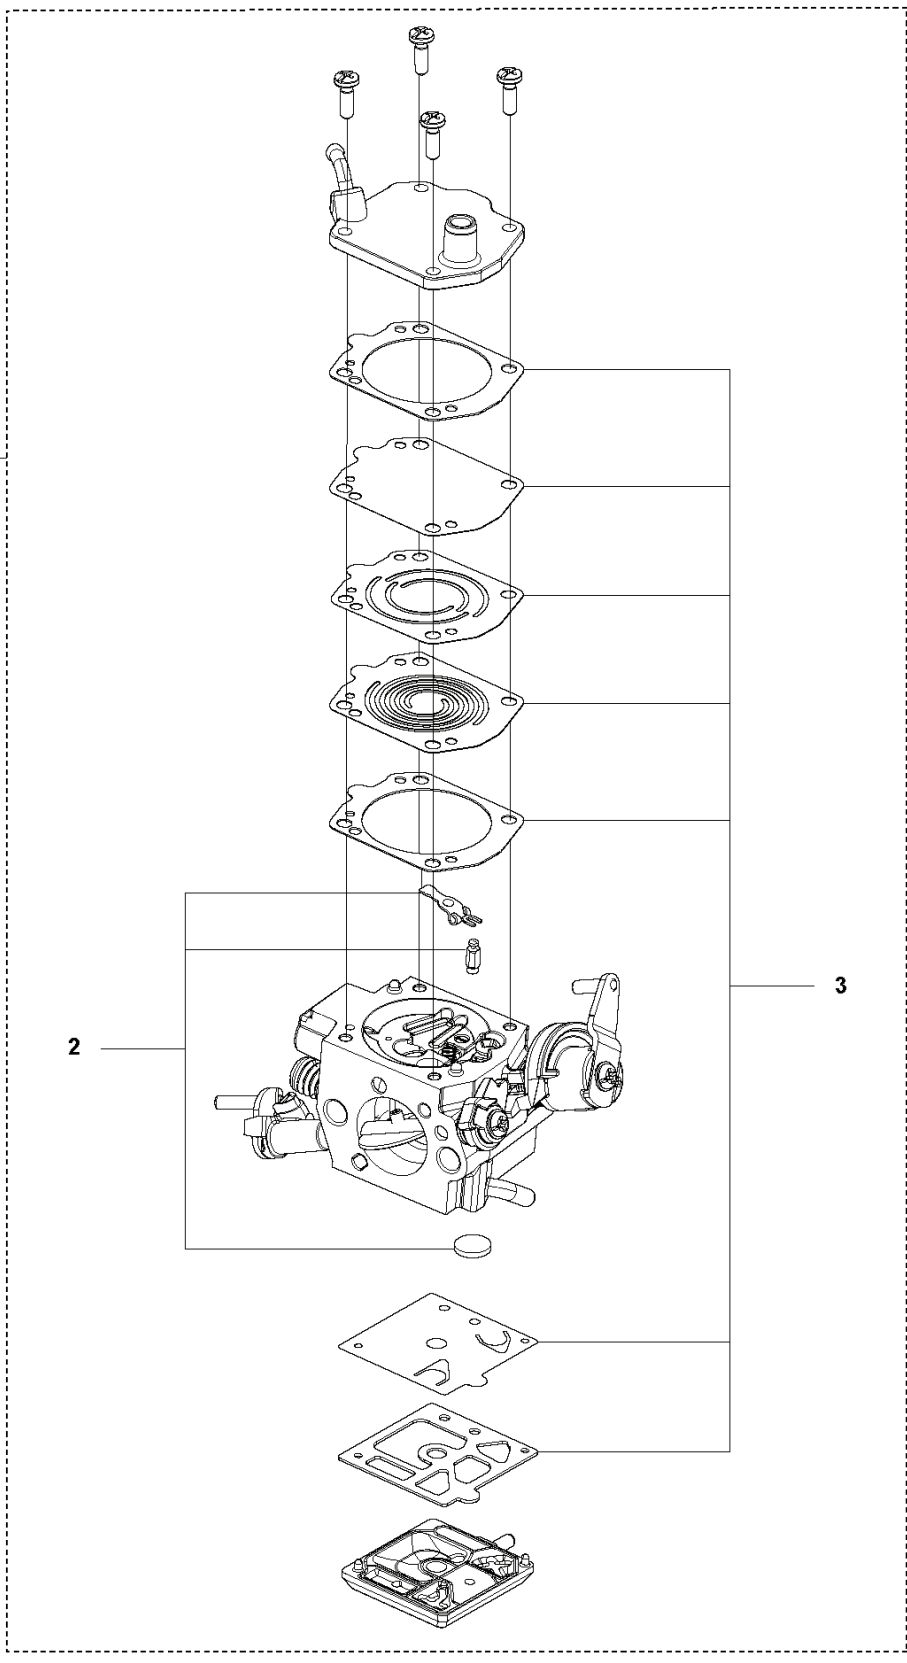

# **SPARE PARTS LIST**

**R** 585  
ACCESSORIES

---

REF.	PART NO.	DESCRIPTION	REMARK	QTY.	KIT
1	599289601	COMBINATION WRENCH		1	
2	575880701	WRENCH		1	
3	599634601	WINTER KIT		1	
4	740420100	O-RING		2	
5	503217016	SCREW CCRPANT		1	
6	529592601	SPIKE		1	
7	525755101	SCREW ITXSCFM		2	
8	503222401	LOCK NUT		2	
9	529717501	BUMPER		1	
10	525755105	SCREW ITXSCFM		1	
11	525755101	SCREW ITXSCFM		1	

**S** 585  
CARBURETOR

1

2

3

---

REF.	PART NO.	DESCRIPTION	REMARK	QTY.	KIT
1	593952301	CARBURETTOR	HDA-351B	1	
1	529739401	CARBURETTOR	HDA-358	1	
2	529509101	REPAIR KIT		1	
3	529508802	GASKET KIT		1	

**B** 585  
CLUTCH COVER

REF.	PART NO.	DESCRIPTION	REMARK	QTY.	KIT
1	599591702	CLUTCH COVER ASSY		1	
2	531012901	CHAIN BRAKE	2pcs Unlosable nuts and 2pcs Snap rings	2	
3	575236401	CHIP GUARD		1	
4	526221801	SCREW CITXPANT		3	
5	501517201	CHAIN GUIDE		1	
6	590104701	CHAIN TENSIONER KIT		1	
7	590105101	WORM WHEEL		1	
8	590104801	WORM SCREW		1	
9	576424301	COVER		1	
10	531222801	SNAP RING		1	
11	594907802	CLUTCH COVER ASSY	Wrap	1	
12	503220001	HEXAGON NUT	Wrap	2	
13	537174101	CHIP GUARD	Wrap	1	
14	525887402	SCREW CITXPANT	Wrap	5	
15	537043401	CHAIN GUIDE	Wrap	1	
16	537016801	COVER	Wrap	1	

**C** 585  
CLUTCH & OIL PUMP

REF.	PART NO.	DESCRIPTION	REMARK	QTY.	KIT
1	598878501	CLUTCH DRUM ASSY	3/8" - 7T	1	
1	598878502	CLUTCH DRUM ASSY	0.404" - 7T	1	
2	503432001	NEEDLE HOLDER		1	
3	501598002	RIM SPROCKET	3/8" - 7T	1	
3	501597902	RIM SPROCKET	0.404" - 7T	1	
4	503752401	WASHER		1	
5	503272101	E-CLIP		1	
6	599231002	CLUTCH ASSY		1	
7	503975102	CLUTCH SPRING		3	
8	582270105	PUMP PINION		1	
9	589028404	OIL PUMP ASSY	GREY	1	
10	590119702	PUMP PISTON		1	
11	590120101	OIL PUMP		1	
12	576987401	OIL PRESSURE HOSE		1	
13	526818102	SCREW ITXSCM		2	
14	588404702	OIL HOSE		1	
15	501544102	OIL SCREEN		1	