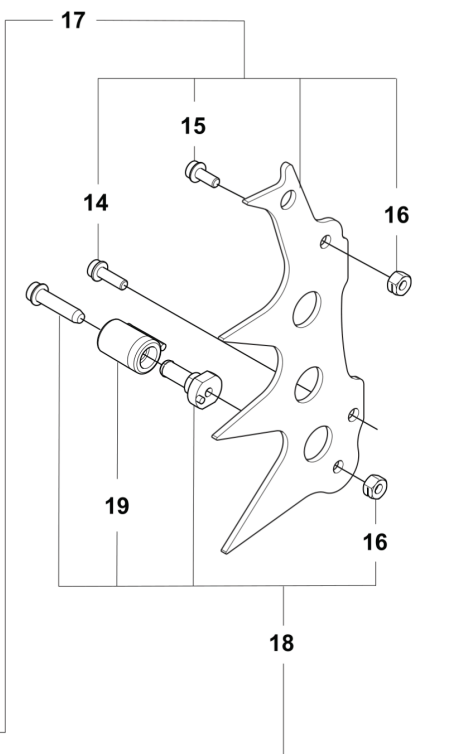

L 585
WRAP HANDLE

REF.	PART NO.	DESCRIPTION	REMARK	QTY.	KIT
1	529593904	HANDLE KIT	For All Except North America	1	
1	536696201	HANDLE KIT	North America Only. Includes dust cover 535696801	1	
2	522751901	SCREW ITXSCFM		1	
3	504064502	SCREW ITXPANM		1	
4	525798103	SCREW ITXSCFT		2	
5	593661701	ANTIVIBRATION ELEMENT		1	
6	503226601	SQUARE NUT		1	
7	575885703	SCREW ITXSCFM		3	
8	593202803	HANDLE SYSTEM		1	
9	594907802	CLUTCH COVER ASSY	WRAP	1	
10	529593601	SPIKE		1	
11	529742901	SPIKE		1	
12	525887402	SCREW CITXPANT		1	
13	503220001	HEXAGON NUT		2	
14	525755101	SCREW ITXSCFM		1	
15	525755105	SCREW ITXSCFM		1	
16	503222401	LOCK NUT		2	
17	529742902	SPIKE		1	
18	589771301	CHAIN CATCHER		1	
19	537024401	WEAR PROTECTION		1	
20	536651601	SPRAY GUARD		1