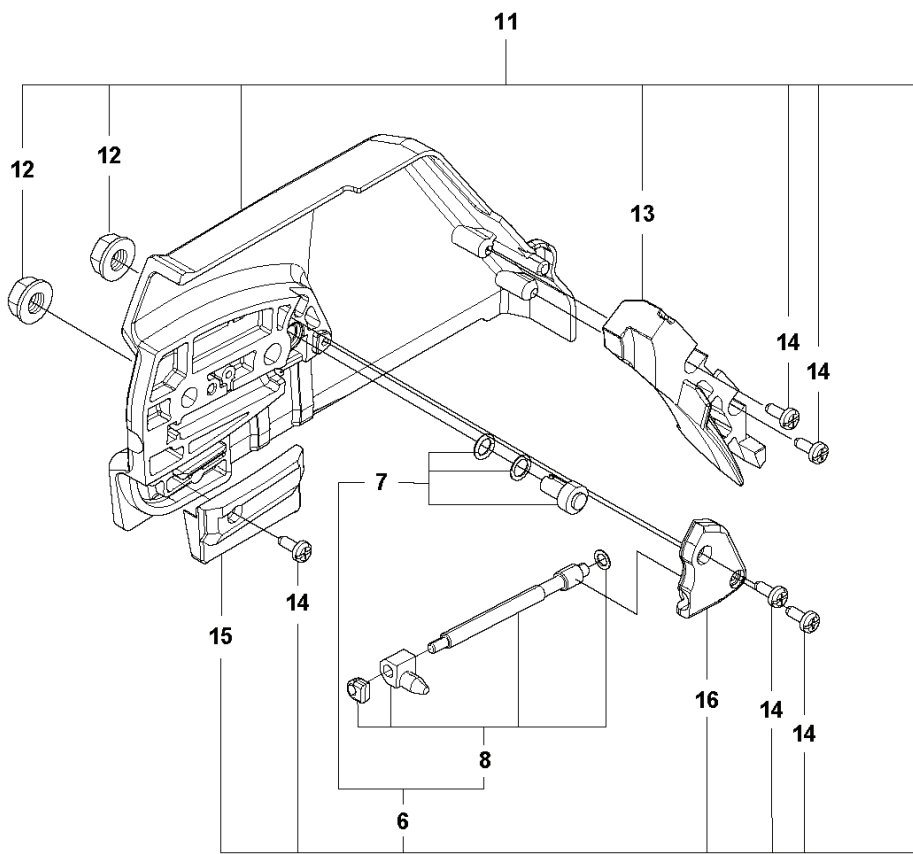

# **SPARE PARTS LIST**

**R** 585  
ACCESSORIES

---

REF.	PART NO.	DESCRIPTION	REMARK	QTY.	KIT
1	599289601	COMBINATION WRENCH		1	
2	575880701	WRENCH		1	
3	599634601	WINTER KIT		1	
4	740420100	O-RING		2	
5	503217016	SCREW CCRPANT		1	
6	529592601	SPIKE		1	
7	525755101	SCREW ITXSCFM		2	
8	503222401	LOCK NUT		2	
9	529717501	BUMPER		1	
10	525755105	SCREW ITXSCFM		1	
11	525755101	SCREW ITXSCFM		1	

**S** 585  
CARBURETOR

1

2

3

---

REF.	PART NO.	DESCRIPTION	REMARK	QTY.	KIT
1	593952301	CARBURETTOR	HDA-351B	1	
1	529739401	CARBURETTOR	HDA-358	1	
2	529509101	REPAIR KIT		1	
3	529508802	GASKET KIT		1	

**B** 585  
CLUTCH COVER

REF.	PART NO.	DESCRIPTION	REMARK	QTY.	KIT
1	599591702	CLUTCH COVER ASSY		1	
2	531012901	CHAIN BRAKE	2pcs Unlosable nuts and 2pcs Snap rings	2	
3	575236401	CHIP GUARD		1	
4	526221801	SCREW CITXPANT		3	
5	501517201	CHAIN GUIDE		1	
6	590104701	CHAIN TENSIONER KIT		1	
7	590105101	WORM WHEEL		1	
8	590104801	WORM SCREW		1	
9	576424301	COVER		1	
10	531222801	SNAP RING		1	
11	594907802	CLUTCH COVER ASSY	Wrap	1	
12	503220001	HEXAGON NUT	Wrap	2	
13	537174101	CHIP GUARD	Wrap	1	
14	525887402	SCREW CITXPANT	Wrap	5	
15	537043401	CHAIN GUIDE	Wrap	1	
16	537016801	COVER	Wrap	1	

**C** 585  
CLUTCH & OIL PUMP

REF.	PART NO.	DESCRIPTION	REMARK	QTY.	KIT
1	598878501	CLUTCH DRUM ASSY	3/8" - 7T	1	
1	598878502	CLUTCH DRUM ASSY	0.404" - 7T	1	
2	503432001	NEEDLE HOLDER		1	
3	501598002	RIM SPROCKET	3/8" - 7T	1	
3	501597902	RIM SPROCKET	0.404" - 7T	1	
4	503752401	WASHER		1	
5	503272101	E-CLIP		1	
6	599231002	CLUTCH ASSY		1	
7	503975102	CLUTCH SPRING		3	
8	582270105	PUMP PINION		1	
9	589028404	OIL PUMP ASSY	GREY	1	
10	590119702	PUMP PISTON		1	
11	590120101	OIL PUMP		1	
12	576987401	OIL PRESSURE HOSE		1	
13	526818102	SCREW ITXSCM		2	
14	588404702	OIL HOSE		1	
15	501544102	OIL SCREEN		1	