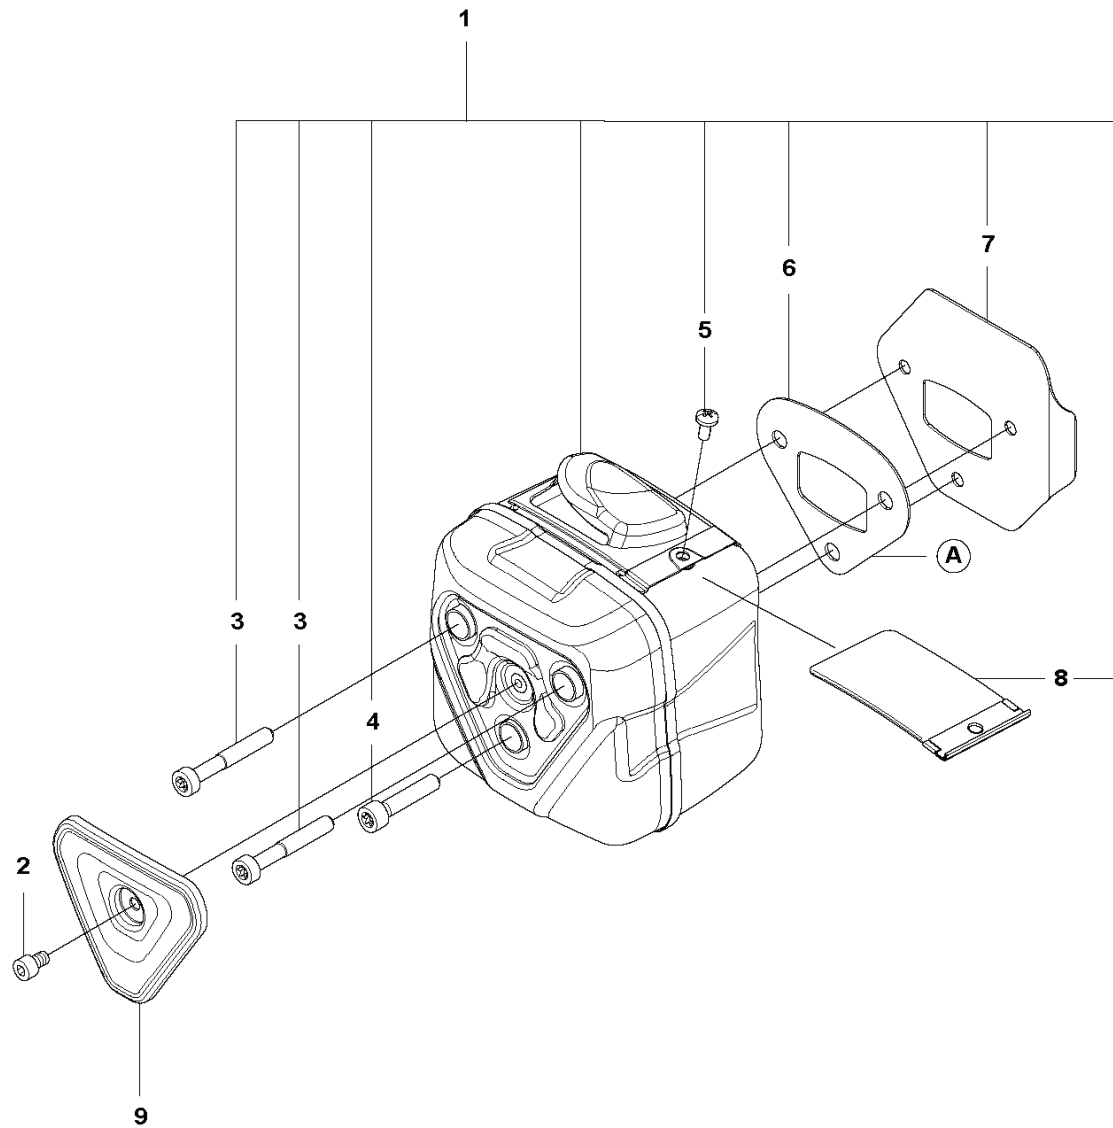

N 585
MUFFLER

REF.	PART NO.	DESCRIPTION	REMARK	QTY.	KIT
1	598429901	MUFFLER KIT		1	
2	535330801	SCREW		1	
3	544218440	SCREW ITXSCM		2	
4	596682801	SCREW		1	
5	724128759	SCREW CRPANM		1	
6	598431201	GASKET		1	
7	598431301	HEAT DEFLECTOR		1	
8	598430201	SPARK ARRESTER		1	
9	529989301	CRASH GUARD		1	
10	597939001	GASKET KIT		1