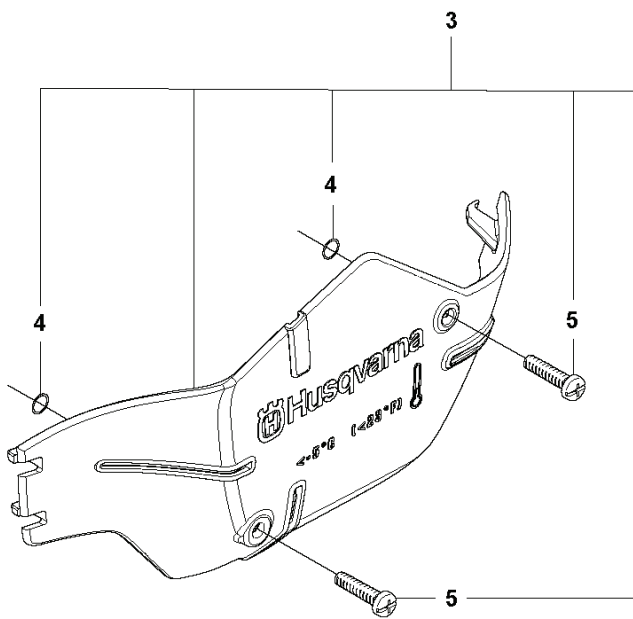

# **SPARE PARTS CATALOGUE**

**: HUSQVARNA 585**

Spare Parts List

---

# **SPARE PARTS LIST**

**R** 585  
ACCESSORIES

---

REF.	PART NO.	DESCRIPTION	REMARK	QTY.	KIT
1	599289601	COMBINATION WRENCH		1	
2	575880701	WRENCH		1	
3	599634601	WINTER KIT		1	
4	740420100	O-RING		2	
5	503217016	SCREW CCRPANT		1	
6	529592601	SPIKE		1	
7	525755101	SCREW ITXSCFM		2	
8	503222401	LOCK NUT		2	
9	529717501	BUMPER		1	
10	525755105	SCREW ITXSCFM		1	
11	525755101	SCREW ITXSCFM		1	

REF.	PART NO.	DESCRIPTION	REMARK	QTY.	KIT
1	599591702	CLUTCH COVER ASSY		1	
2	531012901	CHAIN BRAKE	2pcs Unlosable nuts and 2pcs Snap rings	2	
3	575236401	CHIP GUARD		1	
4	526221801	SCREW CITXPANT		3	
5	501517201	CHAIN GUIDE		1	
6	590104701	CHAIN TENSIONER KIT		1	
7	590105101	WORM WHEEL		1	
8	590104801	WORM SCREW		1	
9	576424301	COVER		1	
10	531222801	SNAP RING		1	
11	594907802	CLUTCH COVER ASSY	Wrap	1	
12	503220001	HEXAGON NUT	Wrap	2	
13	537174101	CHIP GUARD	Wrap	1	
14	525887402	SCREW CITXPANT	Wrap	5	
15	537043401	CHAIN GUIDE	Wrap	1	
16	537016801	COVER	Wrap	1	

**C** 585  
CLUTCH & OIL PUMP

REF.	PART NO.	DESCRIPTION	REMARK	QTY.	KIT
1	598878501	CLUTCH DRUM ASSY	3/8" - 7T	1	
1	598878502	CLUTCH DRUM ASSY	0.404" - 7T	1	
2	503432001	NEEDLE HOLDER		1	
3	501598002	RIM SPROCKET	3/8" - 7T	1	
3	501597902	RIM SPROCKET	0.404" - 7T	1	
4	503752401	WASHER		1	
5	503272101	E-CLIP		1	
6	599231002	CLUTCH ASSY		1	
7	503975102	CLUTCH SPRING		3	
8	582270105	PUMP PINION		1	
9	589028404	OIL PUMP ASSY	GREY	1	
10	590119702	PUMP PISTON		1	
11	590120101	OIL PUMP		1	
12	576987401	OIL PRESSURE HOSE		1	
13	526818102	SCREW ITXSCM		2	
14	588404702	OIL HOSE		1	
15	501544102	OIL SCREEN		1	