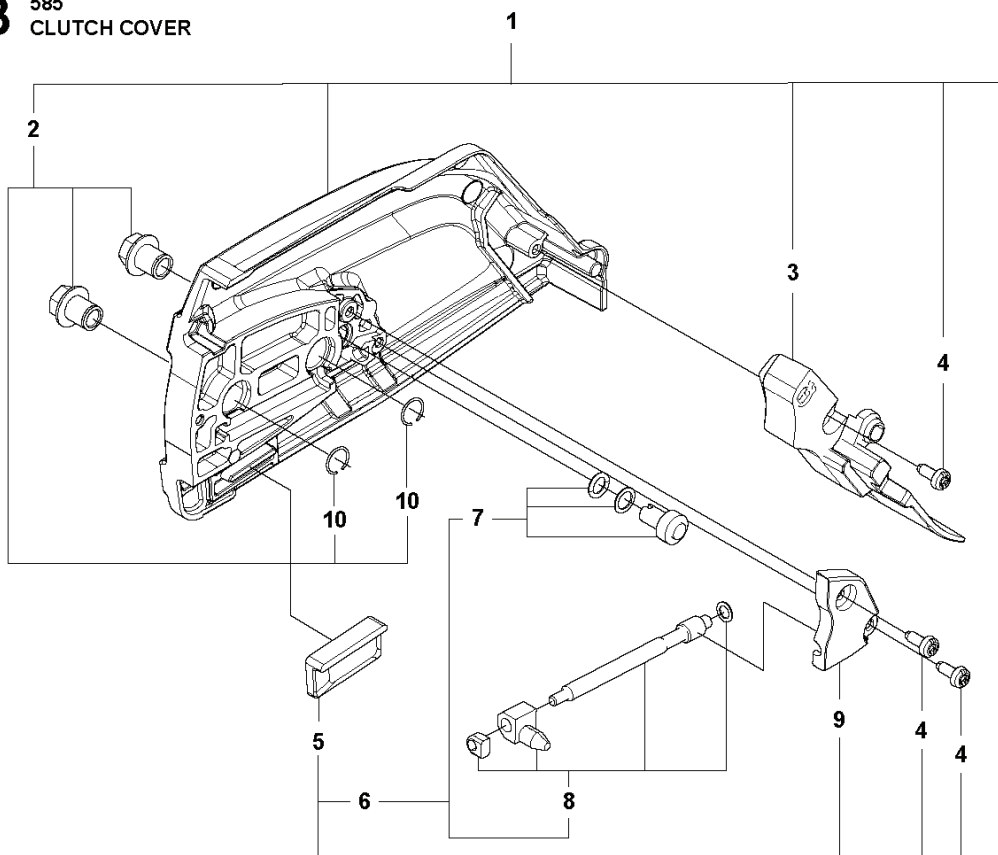

# **SPARE PARTS LIST**

**R** 585  
ACCESSORIES

---

REF.	PART NO.	DESCRIPTION	REMARK	QTY.	KIT
1	599289601	COMBINATION WRENCH		1	
2	575880701	WRENCH		1	
3	599634601	WINTER KIT		1	
4	740420100	O-RING		2	
5	503217016	SCREW CCRPANT		1	
6	529592601	SPIKE		1	
7	525755101	SCREW ITXSCFM		2	
8	503222401	LOCK NUT		2	
9	529717501	BUMPER		1	
10	525755105	SCREW ITXSCFM		1	
11	525755101	SCREW ITXSCFM		1	

**S** 585  
CARBURETOR

1

2

3

---

REF.	PART NO.	DESCRIPTION	REMARK	QTY.	KIT
1	593952301	CARBURETTOR	HDA-351B	1	
1	529739401	CARBURETTOR	HDA-358	1	
2	529509101	REPAIR KIT		1	
3	529508802	GASKET KIT		1	

**B** 585  
CLUTCH COVER

REF.	PART NO.	DESCRIPTION	REMARK	QTY.	KIT
1	599591702	CLUTCH COVER ASSY		1	
2	531012901	CHAIN BRAKE	2pcs Unlosable nuts and 2pcs Snap rings	2	
3	575236401	CHIP GUARD		1	
4	526221801	SCREW CITXPANT		3	
5	501517201	CHAIN GUIDE		1	
6	590104701	CHAIN TENSIONER KIT		1	
7	590105101	WORM WHEEL		1	
8	590104801	WORM SCREW		1	
9	576424301	COVER		1	
10	531222801	SNAP RING		1	
11	594907802	CLUTCH COVER ASSY	Wrap	1	
12	503220001	HEXAGON NUT	Wrap	2	
13	537174101	CHIP GUARD	Wrap	1	
14	525887402	SCREW CITXPANT	Wrap	5	
15	537043401	CHAIN GUIDE	Wrap	1	
16	537016801	COVER	Wrap	1	

**C** 585  
CLUTCH & OIL PUMP

REF.	PART NO.	DESCRIPTION	REMARK	QTY.	KIT
1	598878501	CLUTCH DRUM ASSY	3/8" - 7T	1	
1	598878502	CLUTCH DRUM ASSY	0.404" - 7T	1	
2	503432001	NEEDLE HOLDER		1	
3	501598002	RIM SPROCKET	3/8" - 7T	1	
3	501597902	RIM SPROCKET	0.404" - 7T	1	
4	503752401	WASHER		1	
5	503272101	E-CLIP		1	
6	599231002	CLUTCH ASSY		1	
7	503975102	CLUTCH SPRING		3	
8	582270105	PUMP PINION		1	
9	589028404	OIL PUMP ASSY	GREY	1	
10	590119702	PUMP PISTON		1	
11	590120101	OIL PUMP		1	
12	576987401	OIL PRESSURE HOSE		1	
13	526818102	SCREW ITXSCM		2	
14	588404702	OIL HOSE		1	
15	501544102	OIL SCREEN		1	