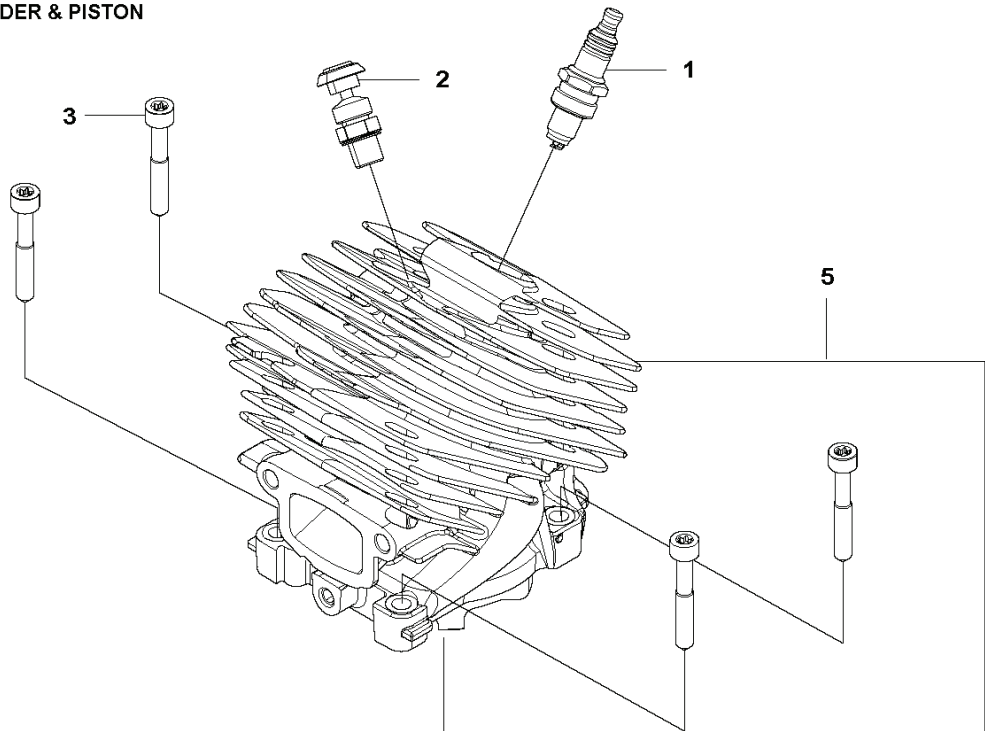

**C** 585  
CLUTCH & OIL PUMP

REF.	PART NO.	DESCRIPTION	REMARK	QTY.	KIT
1	598878501	CLUTCH DRUM ASSY	3/8" - 7T	1	
1	598878502	CLUTCH DRUM ASSY	0.404" - 7T	1	
2	503432001	NEEDLE HOLDER		1	
3	501598002	RIM SPROCKET	3/8" - 7T	1	
3	501597902	RIM SPROCKET	0.404" - 7T	1	
4	503752401	WASHER		1	
5	503272101	E-CLIP		1	
6	599231002	CLUTCH ASSY		1	
7	503975102	CLUTCH SPRING		3	
8	582270105	PUMP PINION		1	
9	589028404	OIL PUMP ASSY	GREY	1	
10	590119702	PUMP PISTON		1	
11	590120101	OIL PUMP		1	
12	576987401	OIL PRESSURE HOSE		1	
13	526818102	SCREW ITXSCM		2	
14	588404702	OIL HOSE		1	
15	501544102	OIL SCREEN		1	

**E** 585  
CRANKSHAFT

---

REF.	PART NO.	DESCRIPTION	REMARK	QTY.	KIT
1	597939201	CRANKSHAFT KIT		1	
2	599425201	NEEDLE BEARING		1	
3	529602301	BALL BEARING		1	
4	584226501	SEALING RING		2	

**D** 585  
CYLINDER COVER

---

REF.	PART NO.	DESCRIPTION	REMARK	QTY.	KIT
1	597145501	CYLINDER COVER		1	

**F** 585  
CYLINDER & PISTON

---

REF.	PART NO.	DESCRIPTION	REMARK	QTY.	KIT
1	574519601	SPARK PLUG		1	
2	575276901	DECOMPRESSION VALVE		1	
3	596682802	SCREW		4	
4	593219401	GASKET		1	
5	598939403	CYLINDER KIT		1	
6	597068301	PISTON RING		2	
7	737441300	CIRCLIP		2	
8	597068202	PISTON ASSY		1	
9	597939001	GASKET KIT		1	