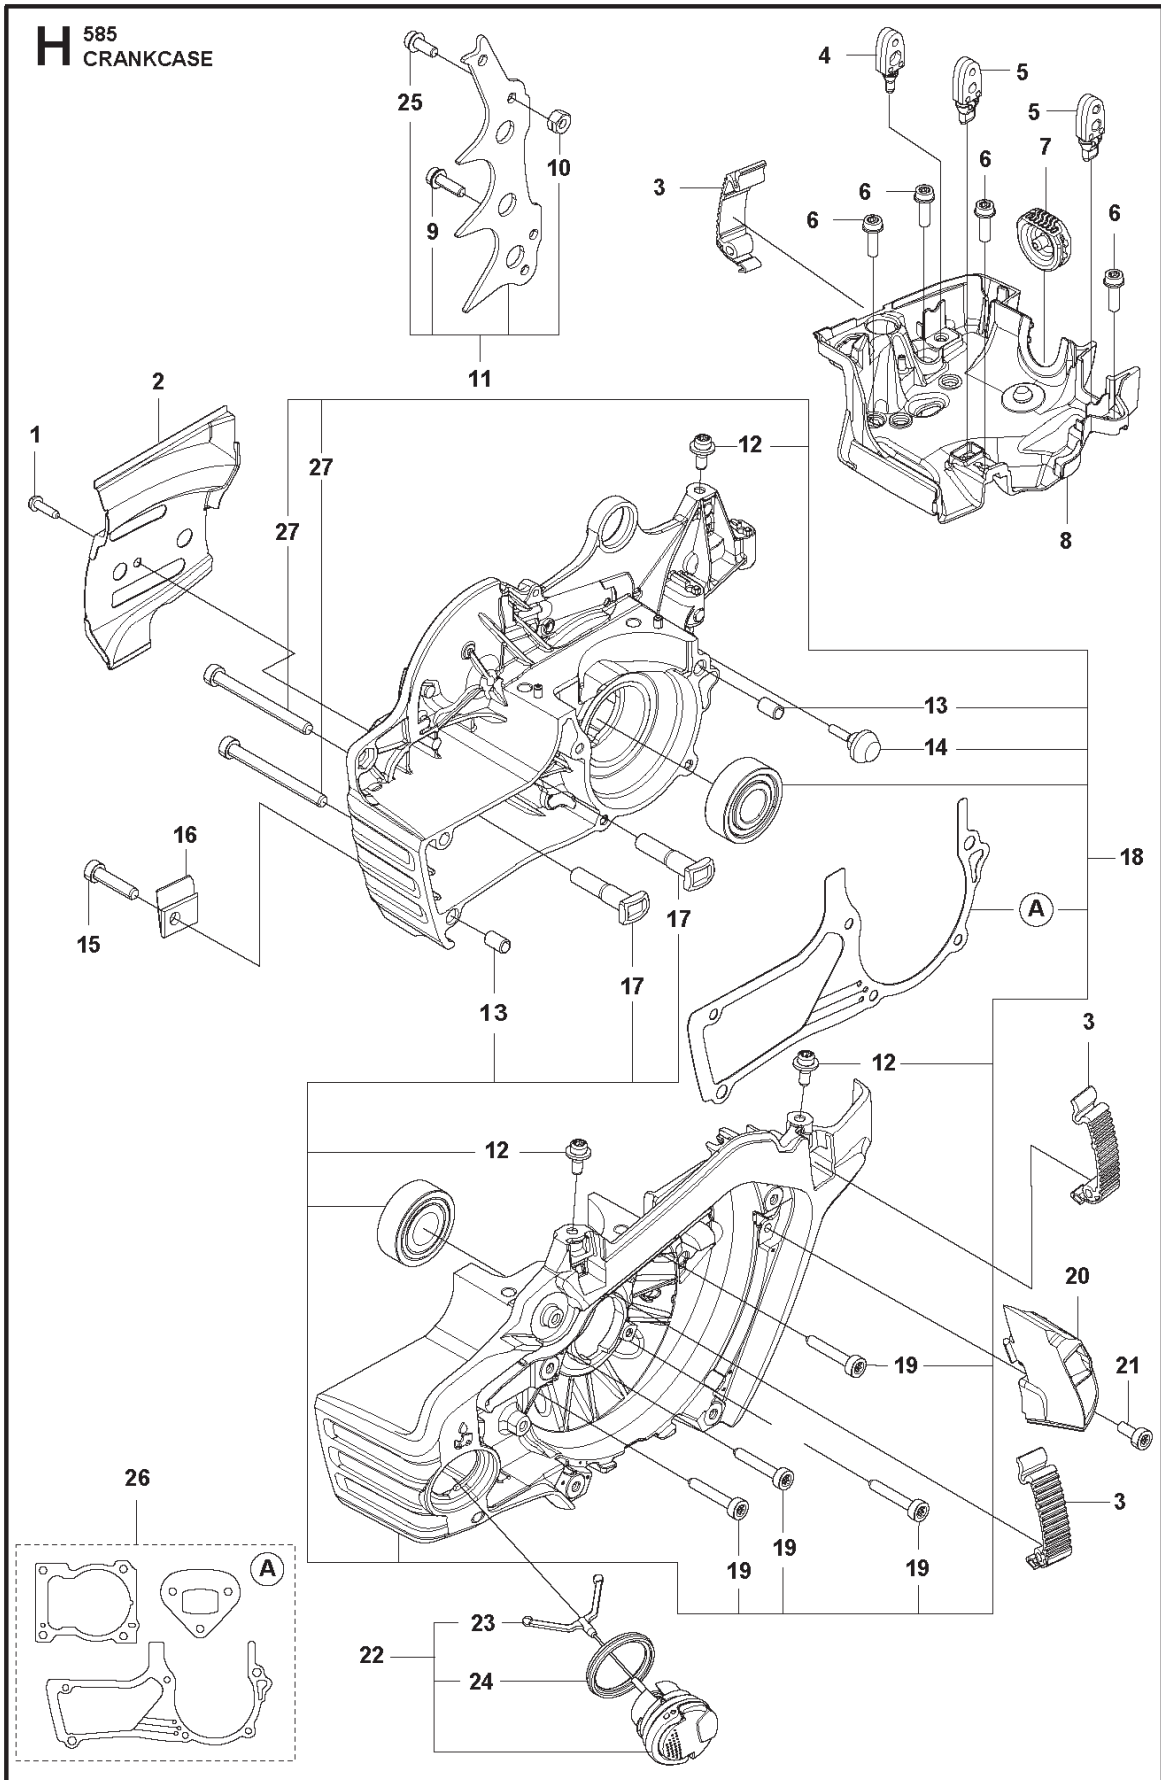

H 585
CRANKCASE

REF.	PART NO.	DESCRIPTION	REMARK	QTY.	KIT
1	526221801	SCREW CITXPANT		1	
2	575616301	CHAIN GUIDE PLATE		1	
3	595303005	SNAP LOCKING		1	
4	597909701	DAMPER		1	
5	595013901	DAMPER		2	
6	575885703	SCREW ITXSCFM		4	
7	595845301	GROMMET		1	
8	599780901	CARBURETTOR AREA BASE		1	
9	525755105	SCREW ITXSCFM		1	
10	503222401	LOCK NUT		1	
11	529536901	SPIKE		1	
12	525824401	SCREW ITXSCM		3	
13	593806001	GUIDE BUSHING		2	
14	503846101	BUFFER		1	
15	544218401	SCREW ITXSCM		1	
16	537377902	CHAIN CATCHER		1	
17	537051301	BAR BOLT		2	
18	597960802	CRANKCASE KIT		1	
19	503215330	SCREW ITXSCM		4	
20	593235101	AIR NOZZLE		1	
21	574353505	SCREW ITXSCM		1	
22	522620003	TANK CAP ASSY		1	
23	503578901	TOOL HOLDER		1	
24	589241101	GASKET		1	
25	525755101	SCREW ITXSCFM		1	
26	597939001	GASKET KIT		1	
27	503215375	SCREW		2