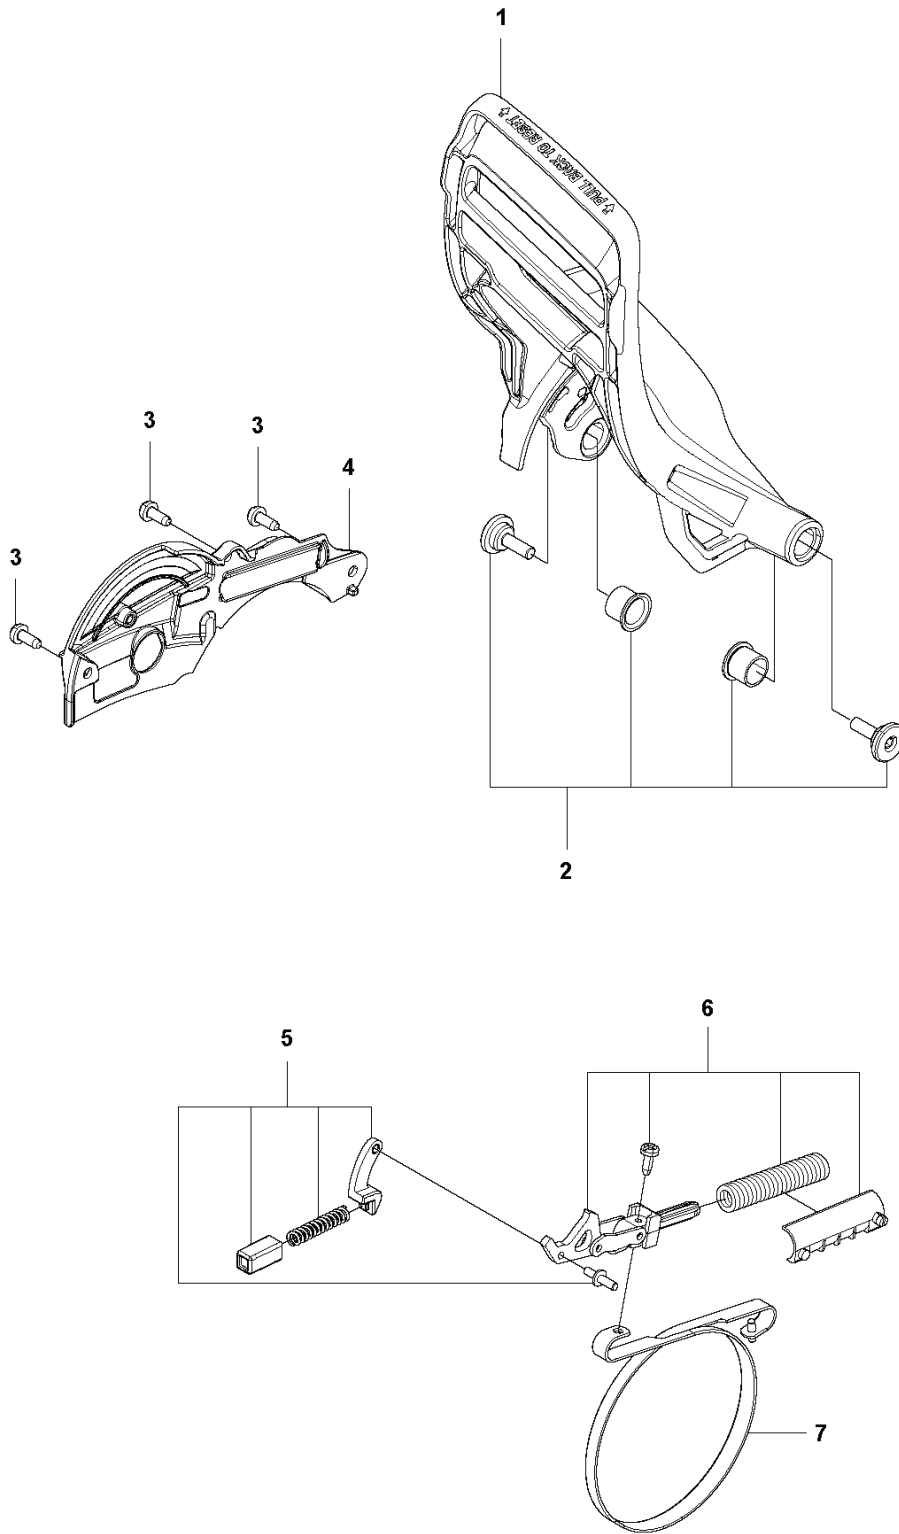

**C** 585  
CLUTCH & OIL PUMP

REF.	PART NO.	DESCRIPTION	REMARK	QTY.	KIT
1	598878501	CLUTCH DRUM ASSY	3/8" - 7T	1	
1	598878502	CLUTCH DRUM ASSY	0.404" - 7T	1	
2	503432001	NEEDLE HOLDER		1	
3	501598002	RIM SPROCKET	3/8" - 7T	1	
3	501597902	RIM SPROCKET	0.404" - 7T	1	
4	503752401	WASHER		1	
5	503272101	E-CLIP		1	
6	599231002	CLUTCH ASSY		1	
7	503975102	CLUTCH SPRING		3	
8	582270105	PUMP PINION		1	
9	589028404	OIL PUMP ASSY	GREY	1	
10	590119702	PUMP PISTON		1	
11	590120101	OIL PUMP		1	
12	576987401	OIL PRESSURE HOSE		1	
13	526818102	SCREW ITXSCM		2	
14	588404702	OIL HOSE		1	
15	501544102	OIL SCREEN		1	

**P** 585  
STARTER

---

REF.	PART NO.	DESCRIPTION	REMARK	QTY.	KIT
1	593245201	COOLING AIR CONDUCTOR		1	
2	503432902	STARTER ROPE		1	
3	576356601	SCREW ITXSCT		1	
4	593245101	STARTER PULLEY		1	
5	525887401	SCREW CITXPANT		2	
6	593244801	SPRING CASSETTE ASSY		1	
7	525824501	SCREW CITXPANMO		4	
8	537283201	SLEEVE		1	
9	537232501	STARTER HANDLE		1	
10	598781201	STARTER ASSY		1	
11	599333501	LABEL	585	1	

**Q** 585  
CRANKCASE SHORTBLOCK

1

---

REF.	PART NO.	DESCRIPTION	REMARK	QTY.	KIT
1	597010902	SHORT BLOCK ASSY		1	

**A** 585  
CHAIN BRAKE

---

REF.	PART NO.	DESCRIPTION	REMARK	QTY.	KIT
1	593243401	HAND GUARD		1	
2	590105301	SCREW KIT		1	
3	582213301	SCREW		3	
4	574825601	COVER		1	
5	598826801	CATCH		1	
6	598826701	KNEE JOINT ASSY		1	
7	503752202	BRAKE BAND ASSY		1	