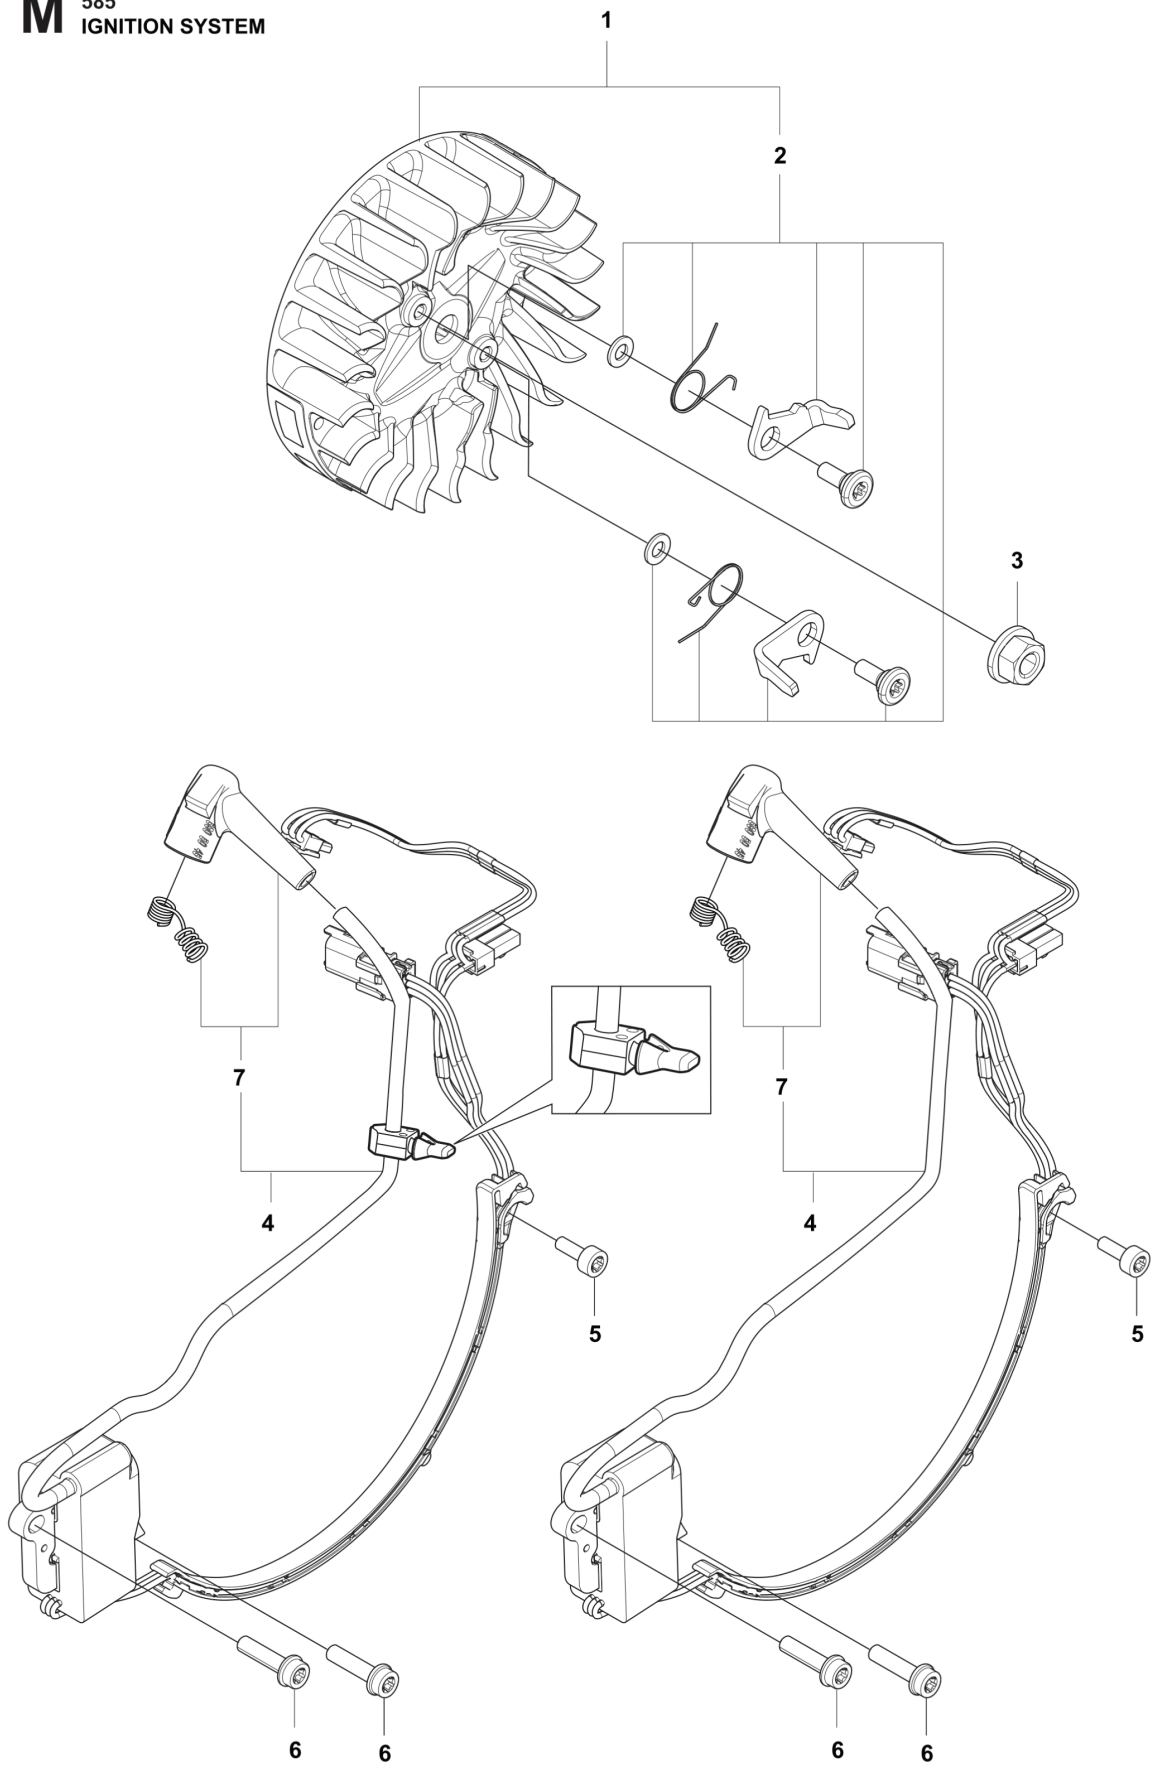

M 585
IGNITION SYSTEM

REF.	PART NO.	DESCRIPTION	REMARK	QTY.	KIT
1	593239901	FLYWHEEL ASSY		1	
2	597960601	SCREW KIT		1	
3	503220401	NUT		1	
4	529965301	IGNITION KIT	with damper - up to s/n 20223899999	1	
4	529965303	IGNITION KIT	without damper from s/n 20223900001 -	1	
5	574353505	SCREW ITXSCM		1	
6	525755102	SCREW ITXSCFM		2	
7	531241501	SPARK PLUG CAP	Including contact spring	1