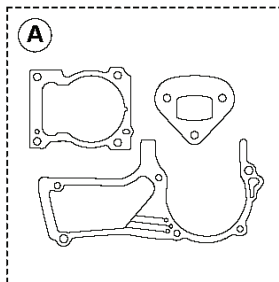

F 585
CYLINDER & PISTON

REF.	PART NO.	DESCRIPTION	REMARK	QTY.	KIT
1	574519601	SPARK PLUG		1	
2	575276901	DECOMPRESSION VALVE		1	
3	596682802	SCREW		4	
4	593219401	GASKET		1	
5	598939403	CYLINDER KIT		1	
6	597068301	PISTON RING		2	
7	737441300	CIRCLIP		2	
8	597068202	PISTON ASSY		1	
9	597939001	GASKET KIT		1