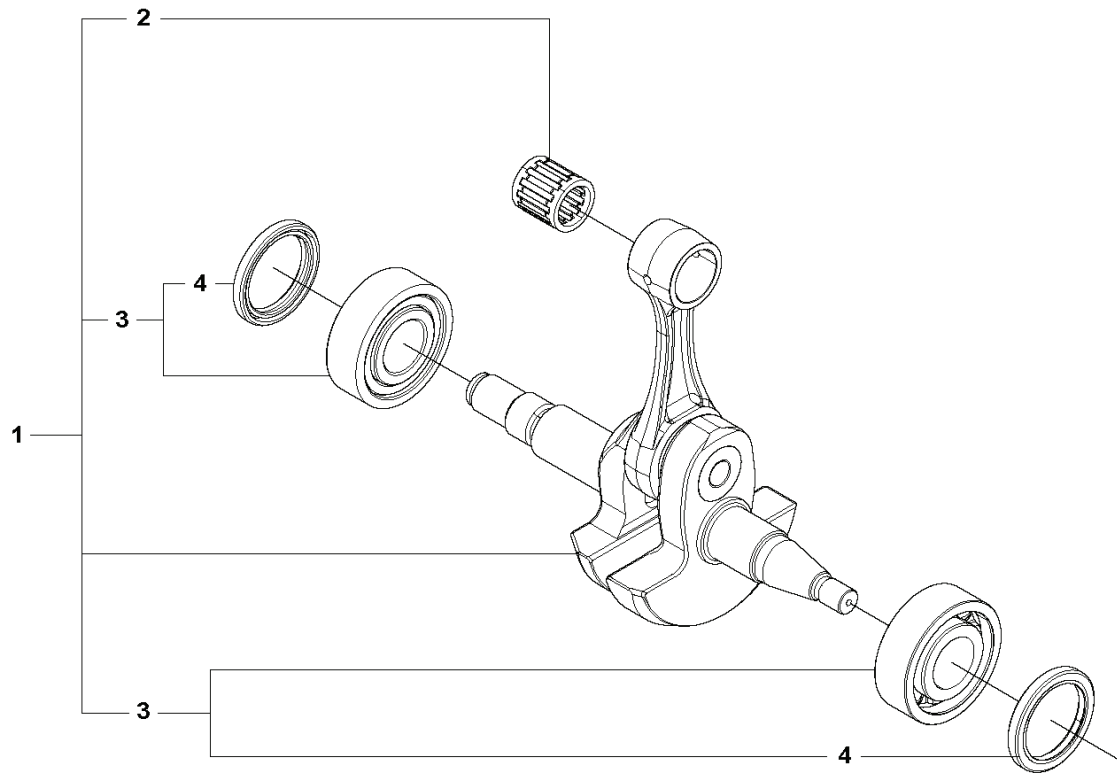

E 585
CRANKSHAFT

REF.	PART NO.	DESCRIPTION	REMARK	QTY.	KIT
1	597939201	CRANKSHAFT KIT		1	
2	599425201	NEEDLE BEARING		1	
3	529602301	BALL BEARING		1	
4	584226501	SEALING RING		2